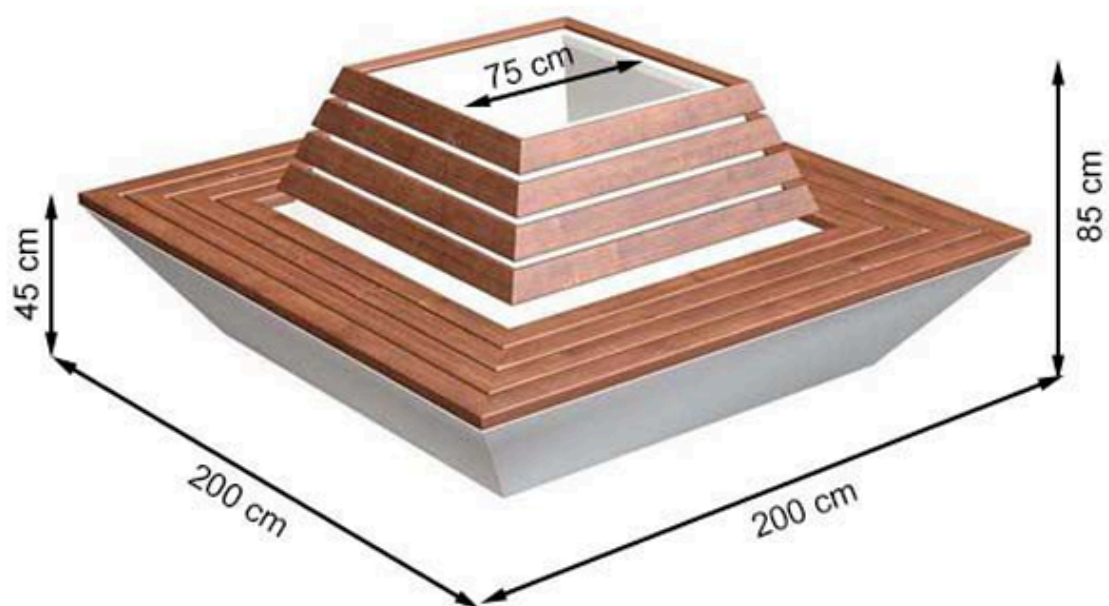

CODE: PWB-247

LEGS: PRECAST CONCRETE

RECYCLABILITY : %100 ECOLOGICAL

PAINT: NATURAL

AREA OF USE : OUTDOOR

WOOD: THERMOWOOD YELLOW PINE

PROTECTION: MAINTENANCE-FREE

CODE: PWB-248