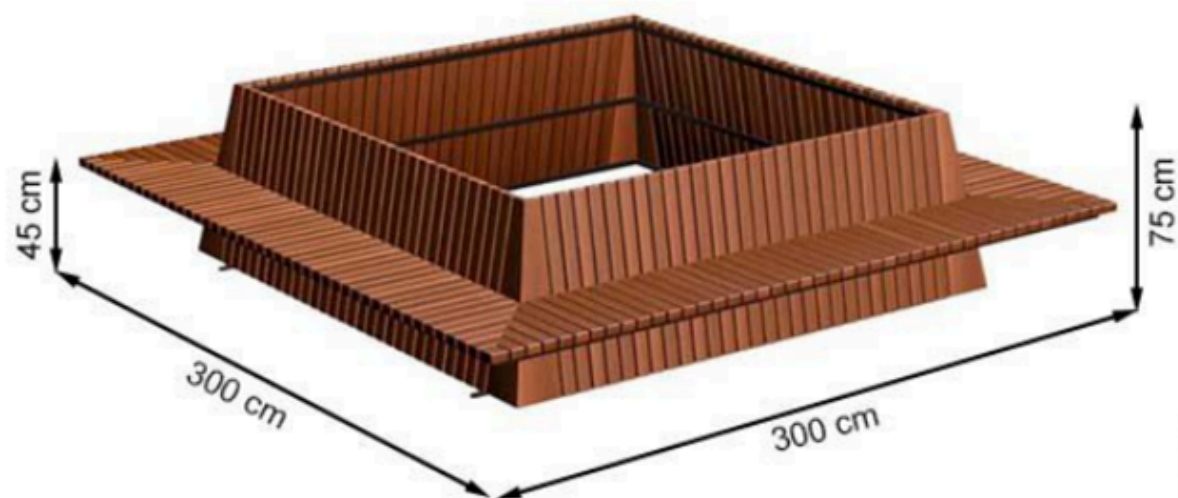

CODE: PWB-223

LEGS: SHEET METAL

RECYCLABILITY : %100 ECOLOGICAL

PAINT: STATIC POLYESTER OVEN

AREA OF USE : OUTDOOR

WOOD: THERMOWOOD YELLOW PINE

PROTECTION: MAINTENANCE-FREE

CODE: PWB-224