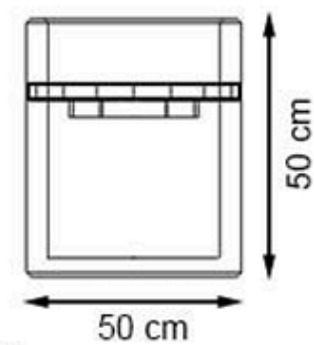

CODE: PWB-247

LEGS: PRECAST CONCRETE

RECYCLABILITY : %100 ECOLOGICAL

PAINT: NATURAL

AREA OF USE : OUTDOOR

WOOD: THERMOWOOD YELLOW PINE

PROTECTION: MAINTENANCE-FREE