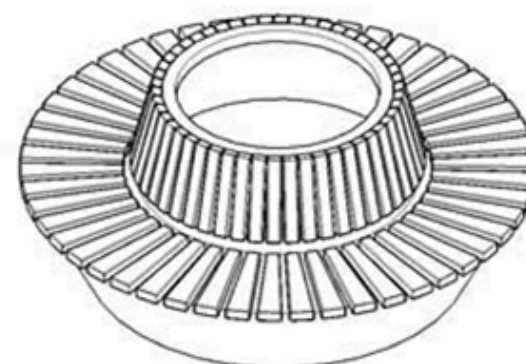

CODE: PWB-245

LEGS: PRECAST CONCRETE

RECYCLABILITY : %100 ECOLOGICAL

PAINT: NATURAL

AREA OF USE : OUTDOOR

WOOD: THERMOWOOD YELLOW PINE

PROTECTION: MAINTENANCE-FREE