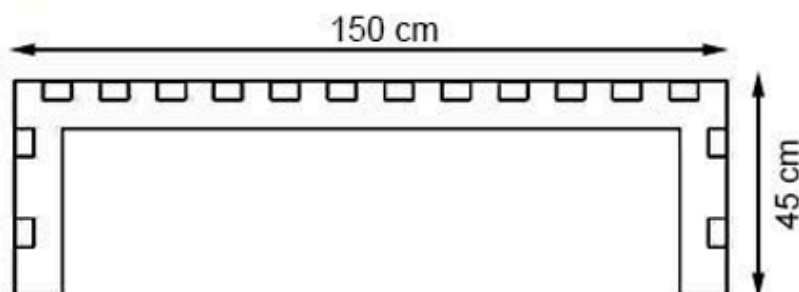

CODE: PWB-253

LEGS: PRECAST CONCRETE

RECYCLABILITY : %100 ECOLOGICAL

PAINT: NATURAL

AREA OF USE : OUTDOOR

WOOD: THERMOWOOD YELLOW PINE

PROTECTION: MAINTENANCE-FREE