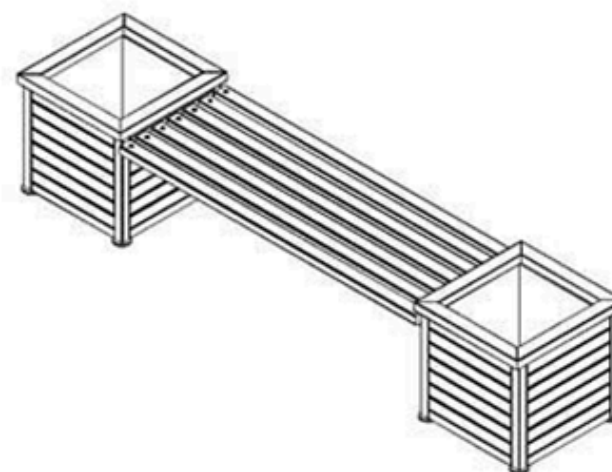

RECYCLABILITY : %100 ECOLOGICAL

PAINT: STATIC POLYESTER OVEN

AREA OF USE : OUTDOOR

WOOD: THERMOWOOD YELLOW PINE

PROTECTION: MAINTENANCE-FREE

CODE: PWB-242

LEGS: IRON SQUARE PROFILE

RECYCLABILITY : %100 ECOLOGICAL