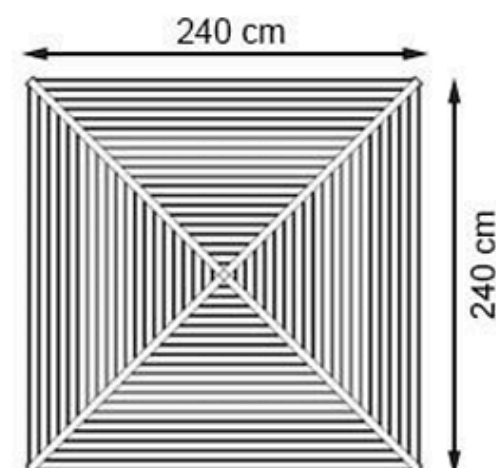

LEGS: IRON PIPE PROFILE

RECYCLABILITY : %100 ECOLOGICAL

PAINT: STATIC POLYESTER OVEN

AREA OF USE : OUTDOOR

WOOD: THERMOWOOD YELLOW PINE

PROTECTION: MAINTENANCE-FREE

CODE: PWB-297

LEGS: IRON PROFILE