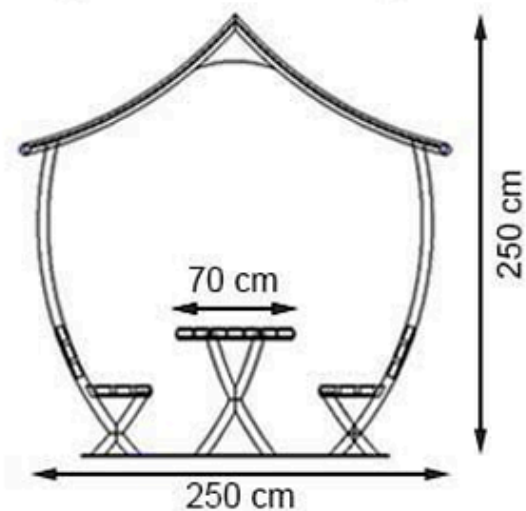

CODE: PWB-295

LEGS: IRON PIPE PROFILE

RECYCLABILITY : %100 ECOLOGICAL

PAINT: STATIC POLYESTER OVEN

AREA OF USE : OUTDOOR

WOOD: THERMOWOOD YELLOW PINE

PROTECTION: MAINTENANCE-FREE

CODE: PWB-296