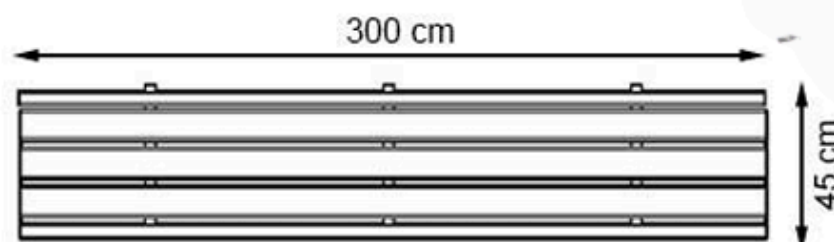

CODE: PWB-261

LEGS: SHEET IRON

PAINT: STATIC POLYESTER OVEN

WOOD: THERMOWOOD YELLOW PINE

RECYCLABILITY : %100 ECOLOGICAL

AREA OF USE : OUTDOOR

PROTECTION: MAINTENANCE-FREE