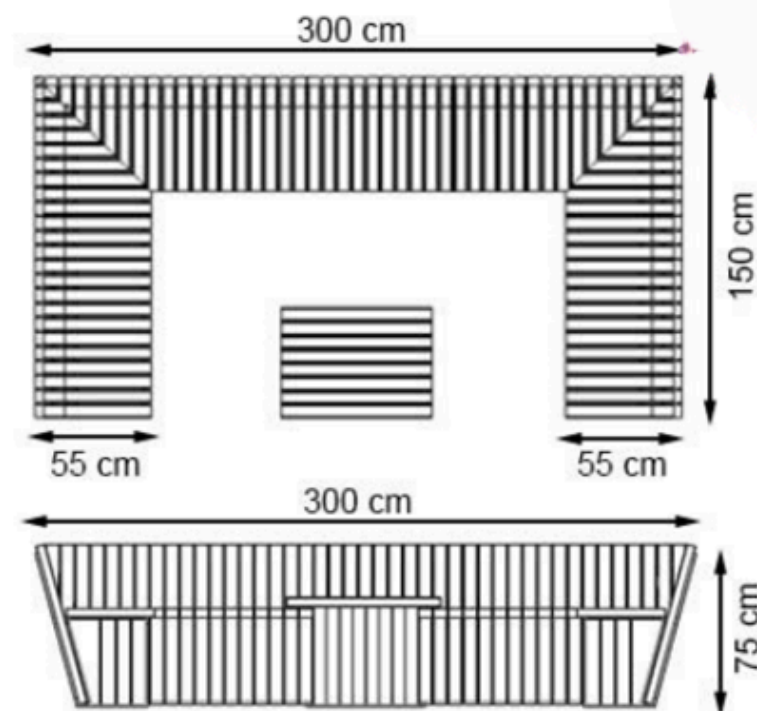

CODE: PWB-219

LEGS: SHEET METAL

RECYCLABILITY : %100 ECOLOGICAL

PAINT: STATIC POLYESTER OVEN

AREA OF USE : OUTDOOR

WOOD: THERMOWOOD YELLOW PINE

PROTECTION: MAINTENANCE-FREE