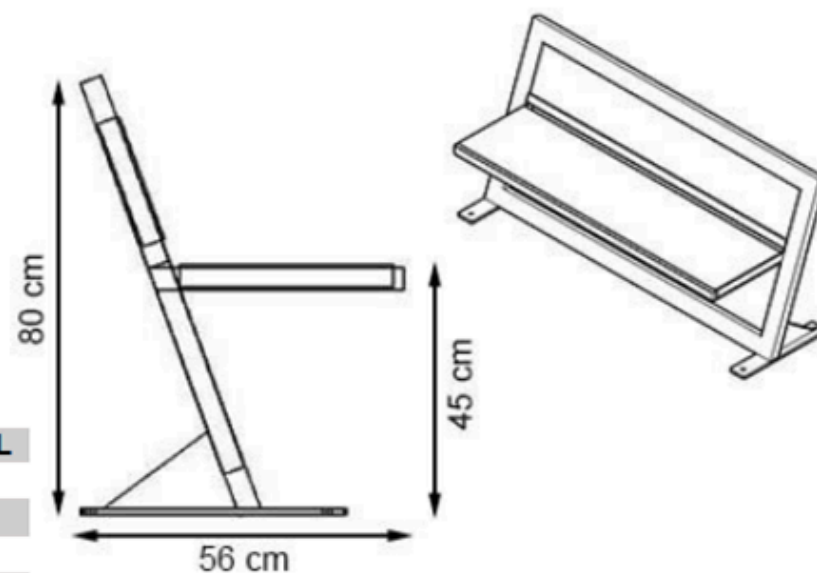

CODE: PWB-235

LEGS: IRON PROFILE

RECYCLABILITY : %100 ECOLOGICAL

PAINT: STATIC POLYESTER OVEN

AREA OF USE : OUTDOOR

WOOD: THERMOWOOD YELLOW PINE

PROTECTION: MAINTENANCE-FREE