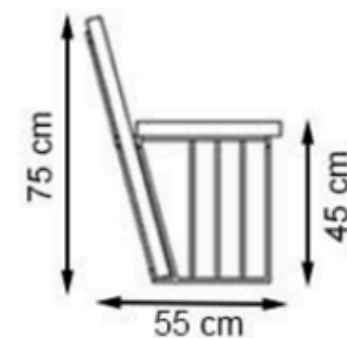

CODE: PWB-219

LEGS: SHEET METAL

RECYCLABILITY : %100 ECOLOGICAL

PAINT: STATIC POLYESTER OVEN

AREA OF USE : OUTDOOR

WOOD: THERMOWOOD YELLOW PINE

PROTECTION: MAINTENANCE-FREE