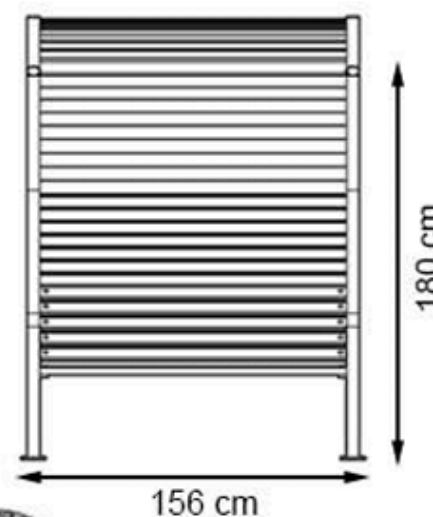

CODE: PWB-270

LEGS: IRON PIPE PROFILE

RECYCLABILITY : %100 ECOLOGICAL

PAINT: STATIC POLYESTER OVEN

AREA OF USE : OUTDOOR

WOOD: THERMOWOOD YELLOW PINE

PROTECTION: MAINTENANCE-FREE