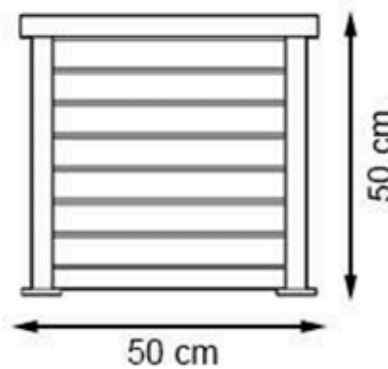

RECYCLABILITY : %100 ECOLOGICAL

PAINT: STATIC POLYESTER OVEN

AREA OF USE : OUTDOOR

WOOD: THERMOWOOD YELLOW PINE

PROTECTION: MAINTENANCE-FREE

CODE: PWB-242

LEGS: IRON SQUARE PROFILE

RECYCLABILITY : %100 ECOLOGICAL