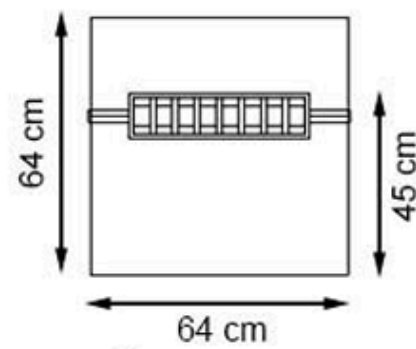

CODE: PWB-251

LEGS: MOSAIC CONCRETE

RECYCLABILITY : %100 ECOLOGICAL

PAINT: NATURAL

AREA OF USE : OUTDOOR

WOOD: THERMOWOOD YELLOW PINE

PROTECTION: MAINTENANCE-FREE