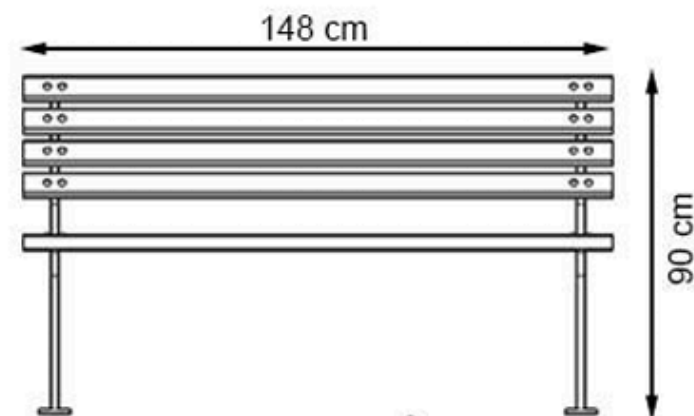

LEGS: SHEET IRON

RECYCLABILITY : %100 ECOLOGICAL

PAINT: STATIC POLYESTER OVEN

AREA OF USE : OUTDOOR

WOOD: THERMOWOOD YELLOW PINE

PROTECTION: MAINTENANCE-FREE

CODE: PWB-265

LEGS: ALUMINUM CASTING