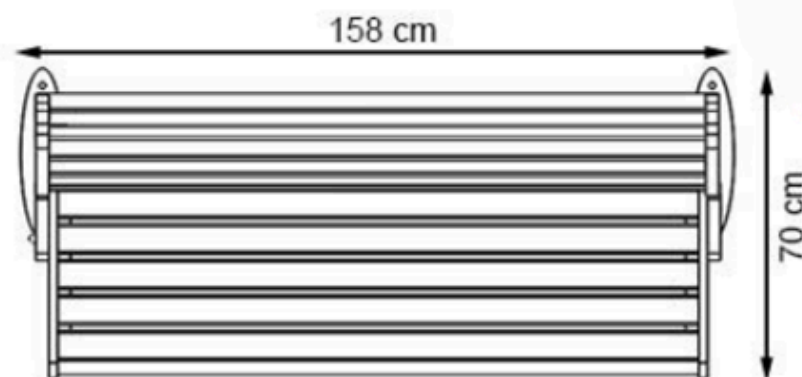

CODE: PWB-236

LEGS: ALUMINUM CASTING

RECYCLABILITY : %100 ECOLOGICAL

PAINT: STATIC POLYESTER OVEN

AREA OF USE : OUTDOOR

WOOD: THERMOWOOD YELLOW PINE

PROTECTION: MAINTENANCE-FREE