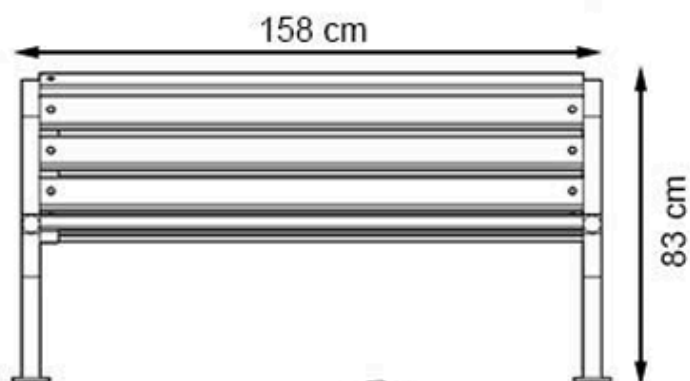

RECYCLABILITY : %100 ECOLOGICAL

PAINT: STATIC POLYESTER OVEN

AREA OF USE : OUTDOOR

WOOD: THERMOWOOD YELLOW PINE

PROTECTION: MAINTENANCE-FREE

CODE: PWB-266

LEGS: IRON PIPE PROFILE

RECYCLABILITY : %100 ECOLOGICAL