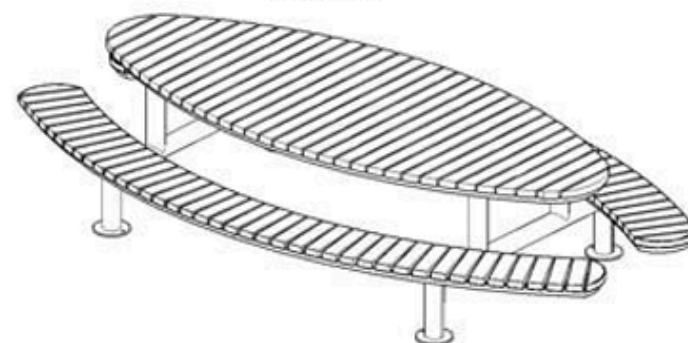

RECYCLABILITY : %100 ECOLOGICAL

PAINT: STATIC POLYESTER OVEN

AREA OF USE : OUTDOOR

WOOD: THERMOWOOD YELLOW PINE

PROTECTION: MAINTENANCE-FREE

CODE: PWB-290

LEGS: IRON PIPE PROFILE

RECYCLABILITY : %100 ECOLOGICAL