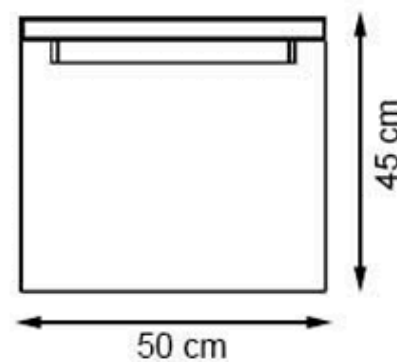

RECYCLABILITY : %100 ECOLOGICAL

PAINT: NATURAL

AREA OF USE : OUTDOOR

WOOD: THERMOWOOD YELLOW PINE

PROTECTION: MAINTENANCE-FREE

CODE: PWB-250

LEGS: PRECAST CONCRETE

PAINT: NATURAL