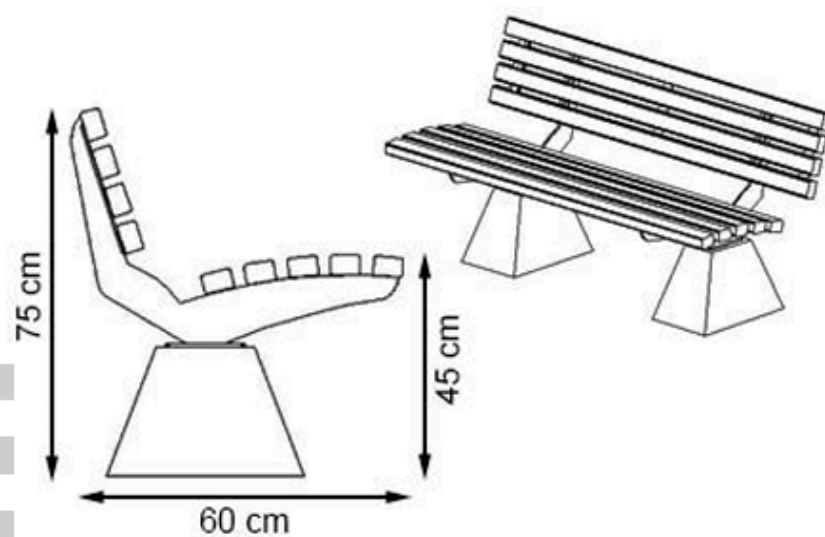

CODE: PWB-252

LEGS: PRECAST CONCRETE

RECYCLABILITY : %100 ECOLOGICAL

PAINT: NATURAL

AREA OF USE : OUTDOOR

WOOD: THERMOWOOD YELLOW PINE

PROTECTION: MAINTENANCE-FREE