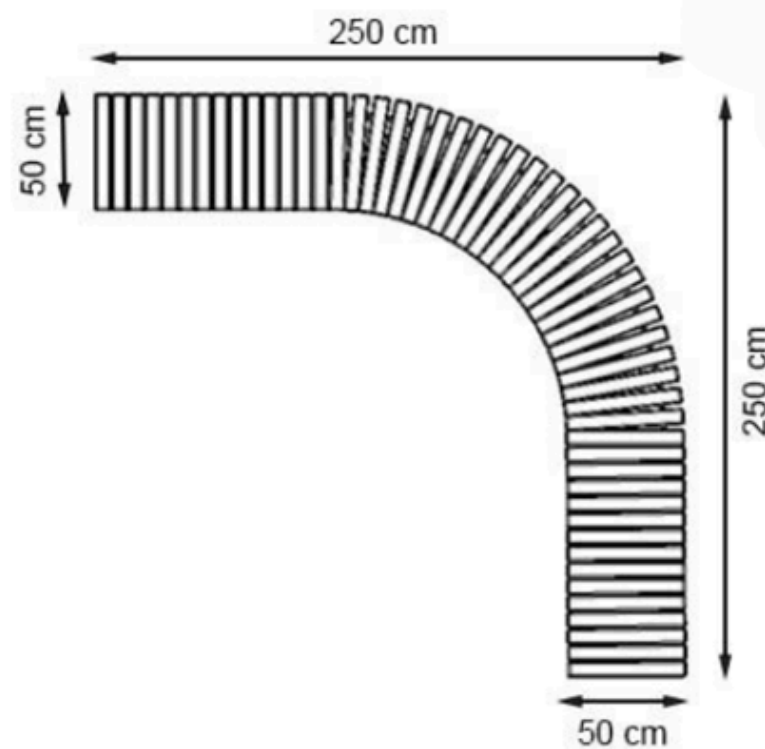

RECYCLABILITY : %100 ECOLOGICAL

PAINT: STATIC POLYESTER OVEN

AREA OF USE : OUTDOOR

WOOD: THERMOWOOD YELLOW PINE

PROTECTION: MAINTENANCE-FREE

CODE: PWB-210

LEGS: IRON PIPE PROFILE

RECYCLABILITY : %100 ECOLOGICAL