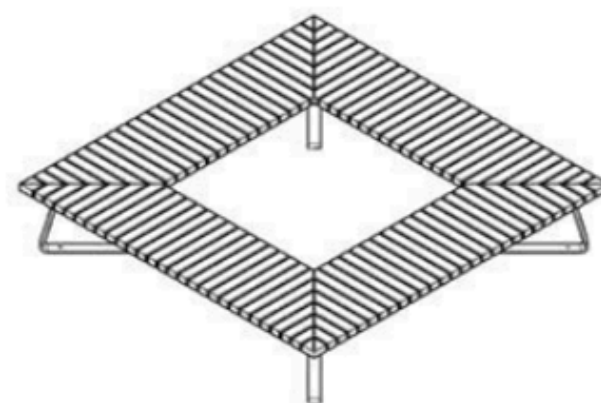

CODE: PWB-207

LEGS: SHEET METAL

RECYCLABILITY : %100 ECOLOGICAL

PAINT: STATIC POLYESTER OVEN

AREA OF USE : OUTDOOR

WOOD: THERMOWOOD YELLOW PINE

PROTECTION: MAINTENANCE-FREE