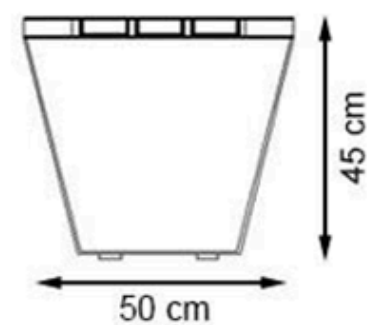

CODE: PWB-239

LEGS: SHEET IRON

RECYCLABILITY : %100 ECOLOGICAL

PAINT: STATIC POLYESTER OVEN

AREA OF USE : OUTDOOR

WOOD: THERMOWOOD YELLOW PINE

PROTECTION: MAINTENANCE-FREE