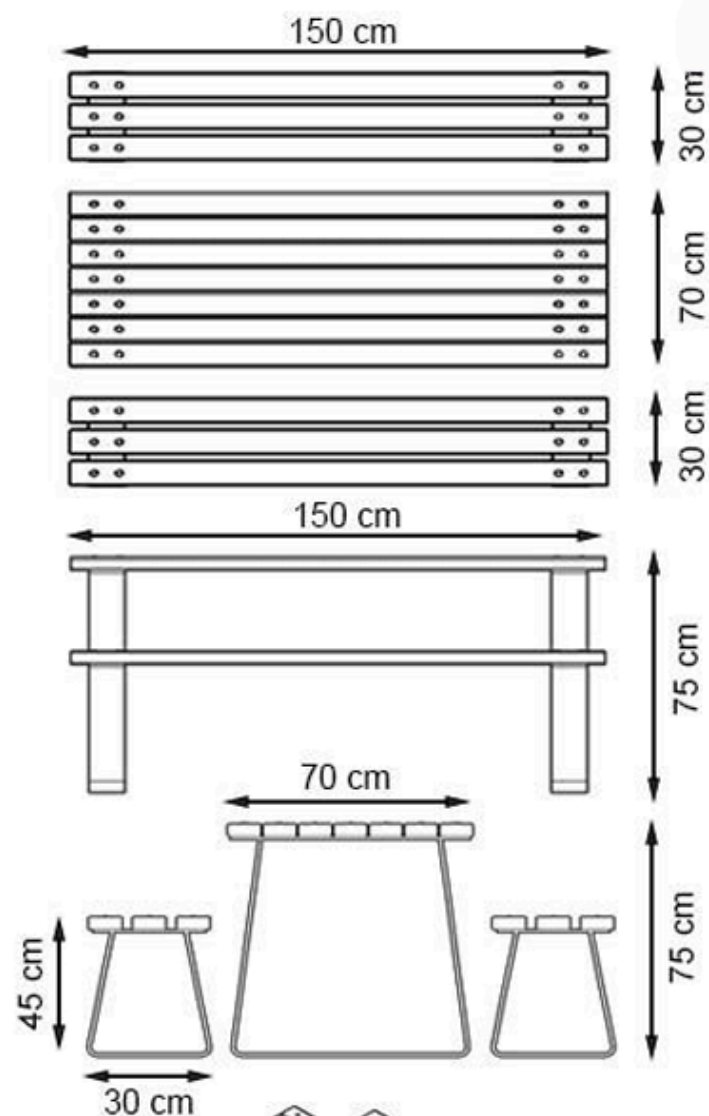

CODE: PWB-282

LEGS: SHEET IRON

RECYCLABILITY : %100 ECOLOGICAL

PAINT: STATIC POLYESTER OVEN

AREA OF USE : OUTDOOR

WOOD: THERMOWOOD YELLOW PINE

PROTECTION: MAINTENANCE-FREE