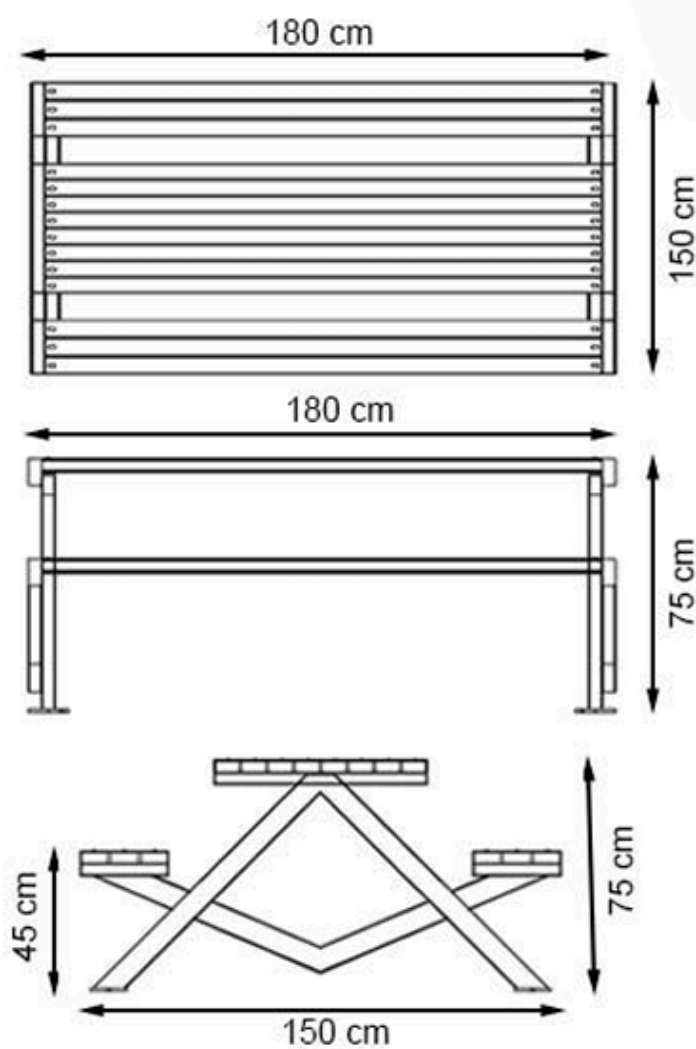

CODE: PWB-275

LEGS: IRON PROFILE

RECYCLABILITY : %100 ECOLOGICAL

PAINT: STATIC POLYESTER OVEN

AREA OF USE : OUTDOOR

WOOD: THERMOWOOD YELLOW PINE

PROTECTION: MAINTENANCE-FREE