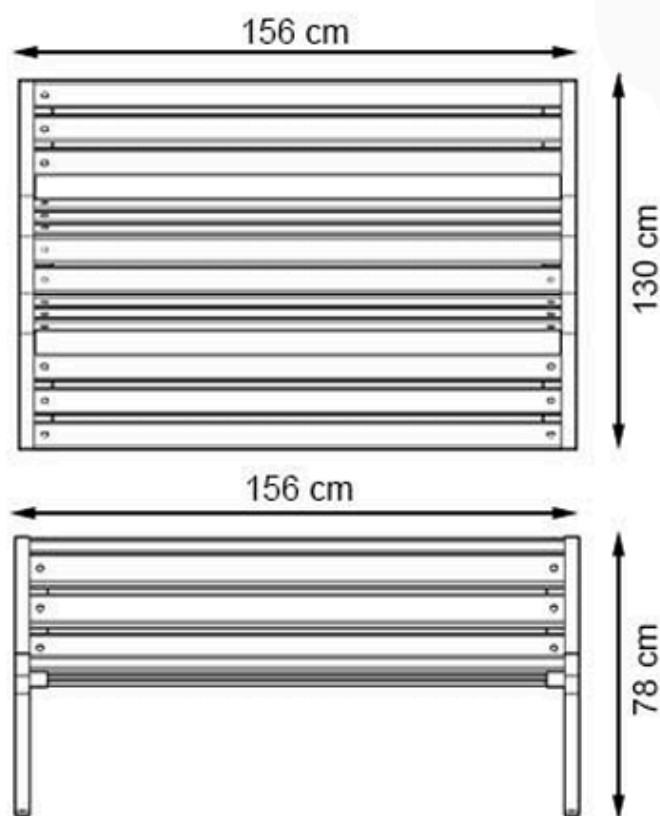

CODE: PWB-267

LEGS: IRON PROFILE

RECYCLABILITY : %100 ECOLOGICAL

PAINT: STATIC POLYESTER OVEN

AREA OF USE : OUTDOOR

WOOD: THERMOWOOD YELLOW PINE

PROTECTION: MAINTENANCE-FREE