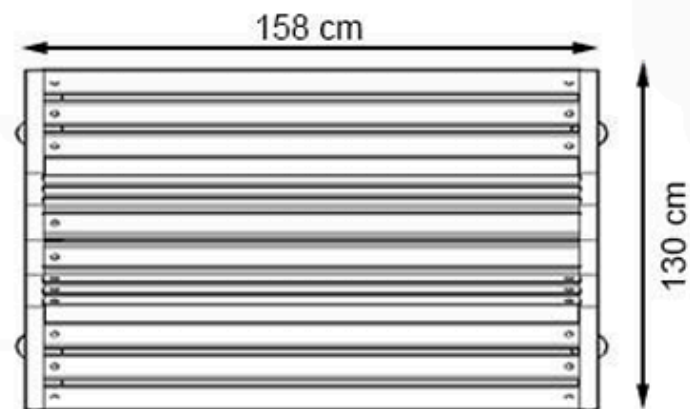

RECYCLABILITY : %100 ECOLOGICAL

PAINT: STATIC POLYESTER OVEN

AREA OF USE : OUTDOOR

WOOD: THERMOWOOD YELLOW PINE

PROTECTION: MAINTENANCE-FREE

CODE: PWB-266

LEGS: IRON PIPE PROFILE

RECYCLABILITY : %100 ECOLOGICAL