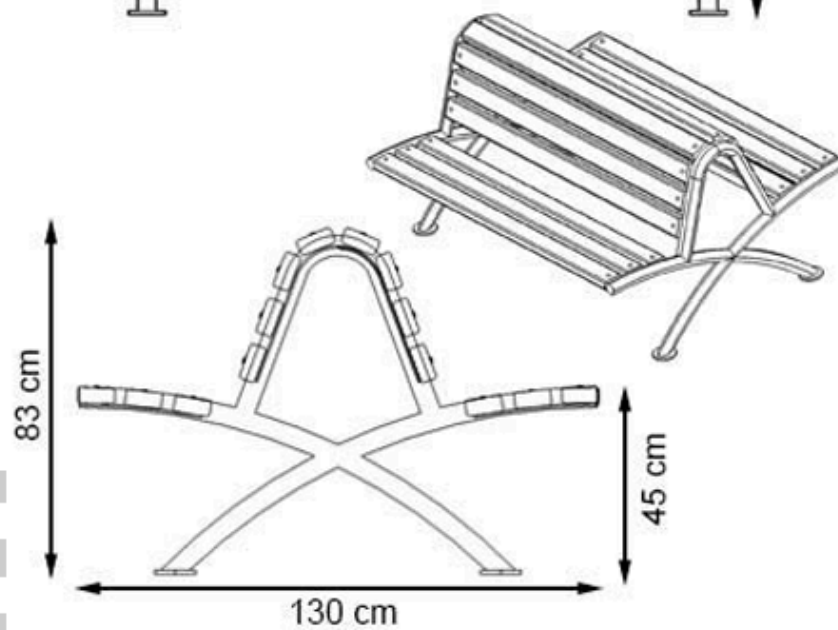

RECYCLABILITY : %100 ECOLOGICAL

PAINT: STATIC POLYESTER OVEN

AREA OF USE : OUTDOOR

WOOD: THERMOWOOD YELLOW PINE

PROTECTION: MAINTENANCE-FREE

CODE: PWB-266

LEGS: IRON PIPE PROFILE

RECYCLABILITY : %100 ECOLOGICAL