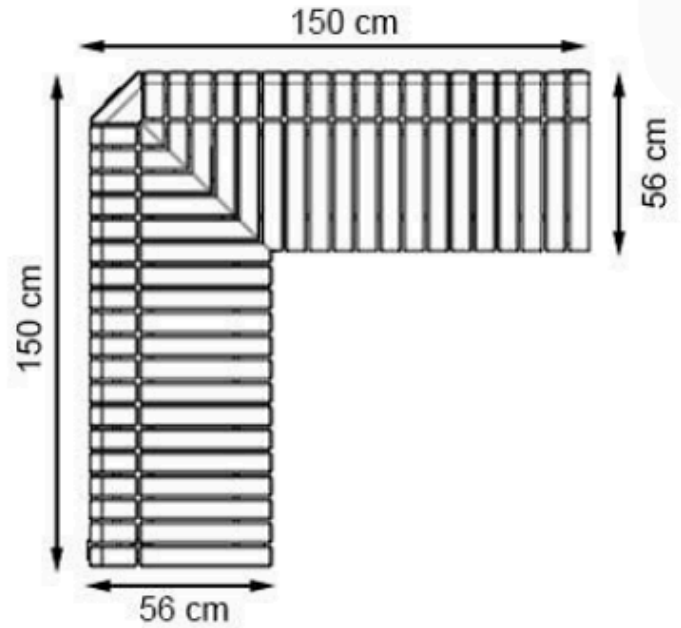

PARK WORLD MNE DOO

URBAN FURNITURE

CODE: PWB-200

LEGS: SHEET METAL

RECYCLABILITY : %100 ECOLOGICAL

PAINT: STATIC POLYESTER OVEN

AREA OF USE : OUTDOOR

WOOD: THERMOWOOD YELLOW PINE