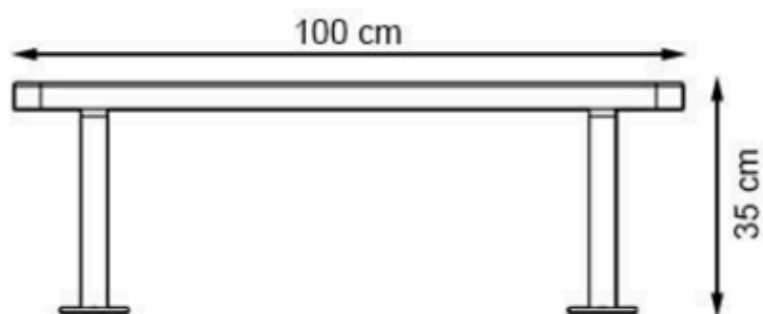

CODE: PWB-230

LEGS: IRON PROFILE

RECYCLABILITY : %100 ECOLOGICAL

PAINT: STATIC POLYESTER OVEN

AREA OF USE : OUTDOOR

WOOD: THERMOWOOD YELLOW PINE

PROTECTION: MAINTENANCE-FREE