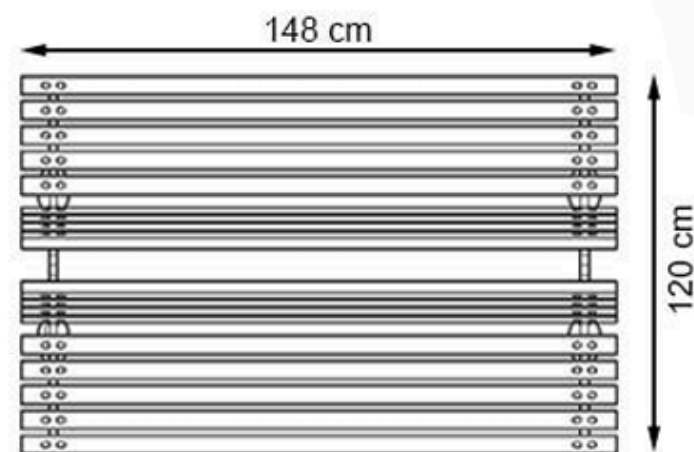

LEGS: SHEET IRON

RECYCLABILITY : %100 ECOLOGICAL

PAINT: STATIC POLYESTER OVEN

AREA OF USE : OUTDOOR

WOOD: THERMOWOOD YELLOW PINE

PROTECTION: MAINTENANCE-FREE

CODE: PWB-265

LEGS: ALUMINUM CASTING