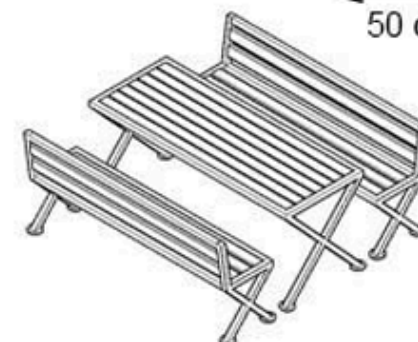

CODE: PWB-284

LEGS: IRON SQUARE PROFILE

RECYCLABILITY : %100 ECOLOGICAL

PAINT: STATIC POLYESTER OVEN

AREA OF USE : OUTDOOR

WOOD: THERMOWOOD YELLOW PINE

PROTECTION: MAINTENANCE-FREE