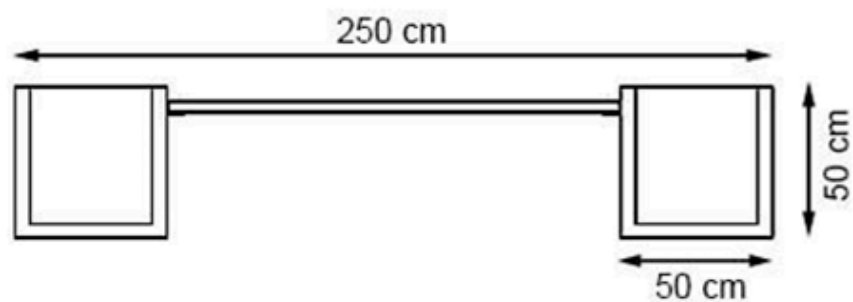

CODE: PWB-246

LEGS: PRECAST CONCRETE

RECYCLABILITY : %100 ECOLOGICAL

PAINT: NATURAL

AREA OF USE : OUTDOOR

WOOD: THERMOWOOD YELLOW PINE

PROTECTION: MAINTENANCE-FREE