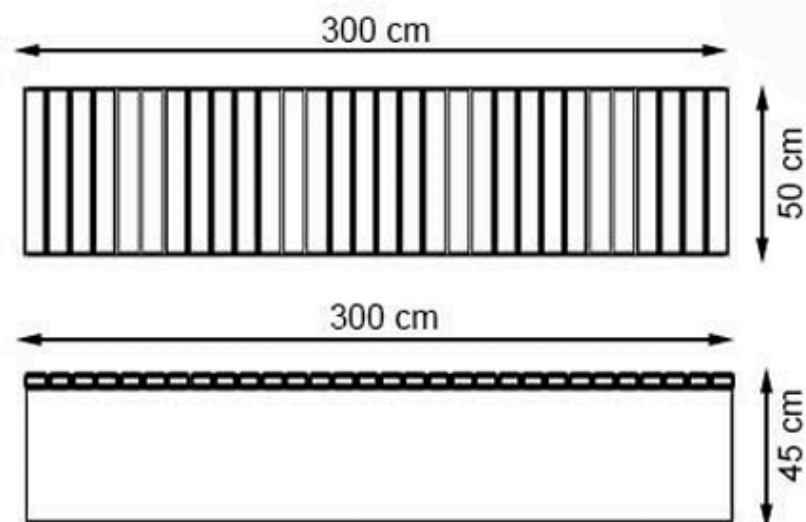

CODE: PWB-260

LEGS: PRECAST CONCRETE

RECYCLABILITY : %100 ECOLOGICAL

PAINT: NATURAL

AREA OF USE : OUTDOOR

WOOD: THERMOWOOD YELLOW PINE

PROTECTION: MAINTENANCE-FREE