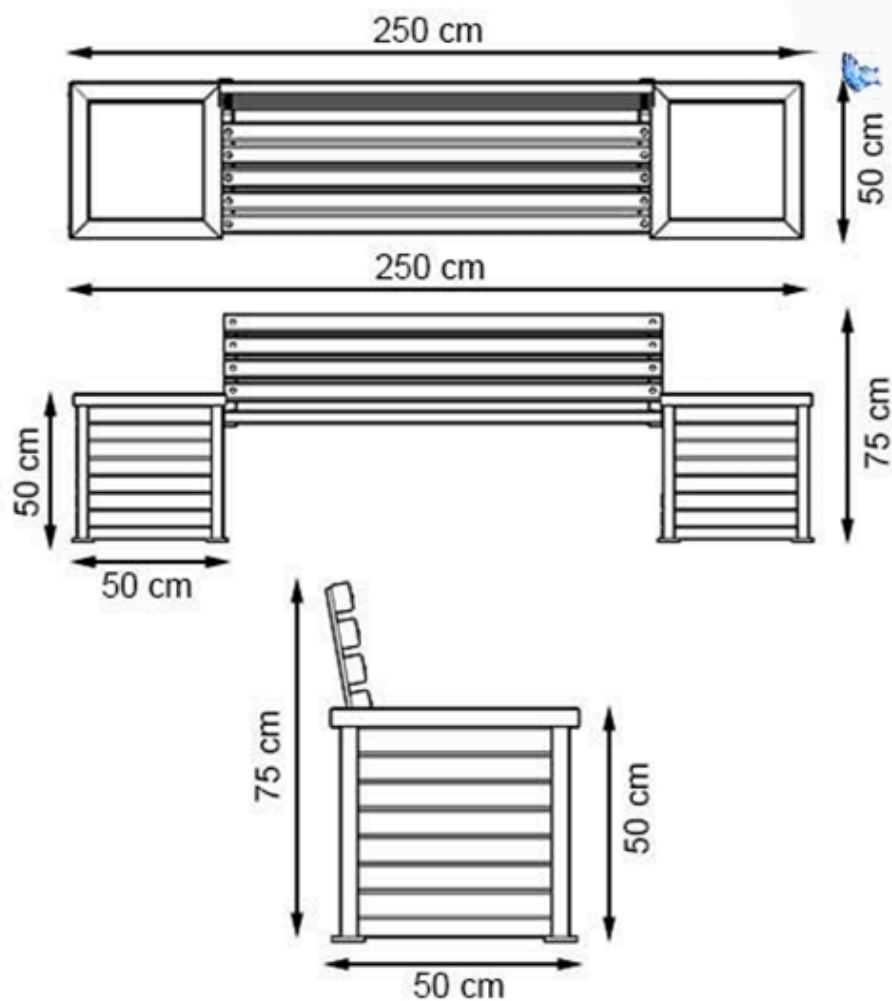

LEGS: SHEET IRON

RECYCLABILITY : %100 ECOLOGICAL

PAINT: STATIC POLYESTER OVEN

AREA OF USE : OUTDOOR

WOOD: THERMOWOOD YELLOW PINE

PROTECTION: MAINTENANCE-FREE

CODE: PWB- 241

LEGS: IRON SQUARE PROFILE