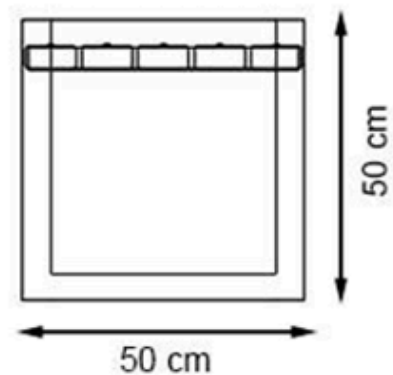

CODE: PWB-246

LEGS: PRECAST CONCRETE

RECYCLABILITY : %100 ECOLOGICAL

PAINT: NATURAL

AREA OF USE : OUTDOOR

WOOD: THERMOWOOD YELLOW PINE

PROTECTION: MAINTENANCE-FREE