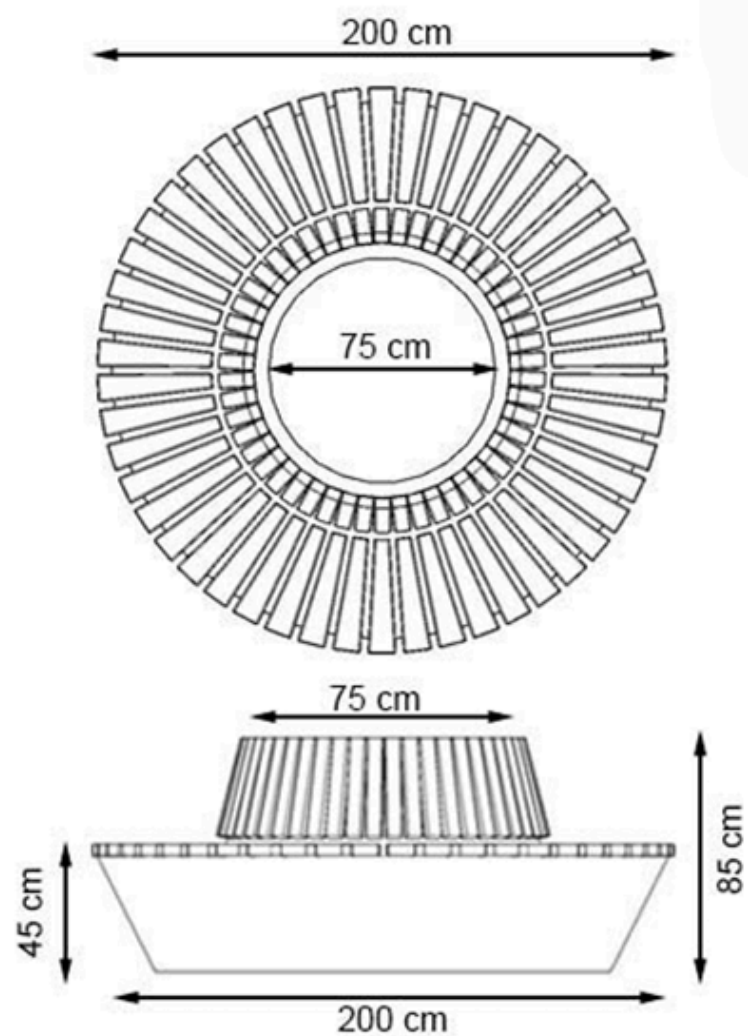

CODE: PWB-245

LEGS: PRECAST CONCRETE

RECYCLABILITY : %100 ECOLOGICAL

PAINT: NATURAL

AREA OF USE : OUTDOOR

WOOD: THERMOWOOD YELLOW PINE

PROTECTION: MAINTENANCE-FREE