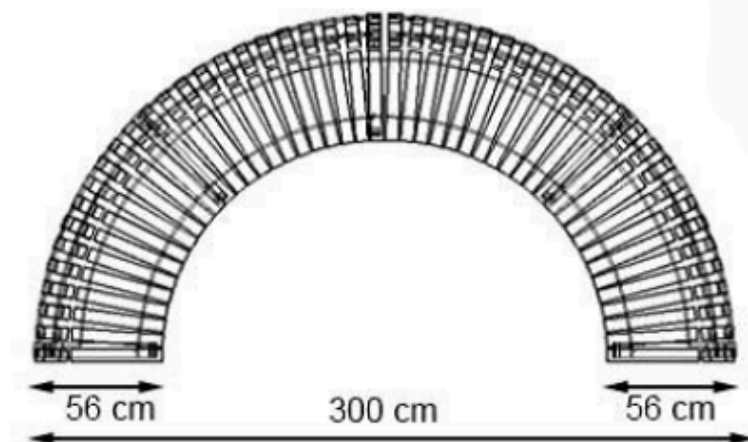

CODE: PWB-201

LEGS: SHEET METAL

RECYCLABILITY : %100 ECOLOGICAL

PAINT: STATIC POLYESTER OVEN

AREA OF USE : OUTDOOR

WOOD: THERMOWOOD YELLOW PINE

PROTECTION: MAINTENANCE-FREE