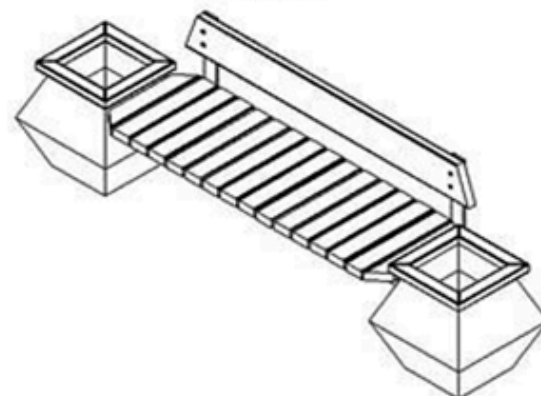

CODE: PWB-237

LEGS: SHEET IRON

RECYCLABILITY : %100 ECOLOGICAL

PAINT: STATIC POLYESTER OVEN

AREA OF USE : OUTDOOR

WOOD: THERMOWOOD YELLOW PINE

PROTECTION: MAINTENANCE-FREE