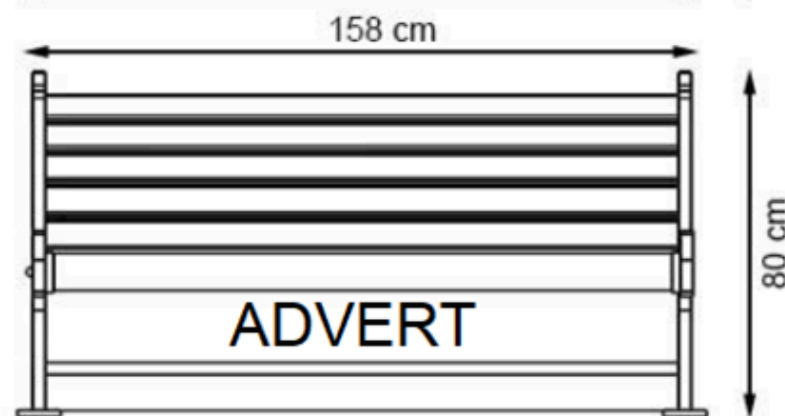

CODE: PWB-236

LEGS: ALUMINUM CASTING

RECYCLABILITY : %100 ECOLOGICAL

PAINT: STATIC POLYESTER OVEN

AREA OF USE : OUTDOOR

WOOD: THERMOWOOD YELLOW PINE

PROTECTION: MAINTENANCE-FREE