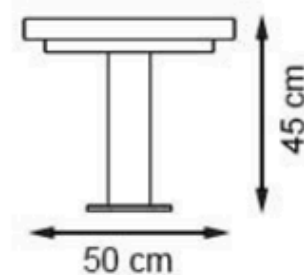

CODE: PWB-211

LEGS: IRON PIPE PROFILE

RECYCLABILITY : %100 ECOLOGICAL

PAINT: STATIC POLYESTER OVEN

AREA OF USE : OUTDOOR

WOOD: THERMOWOOD YELLOW PINE

PROTECTION: MAINTENANCE-FREE