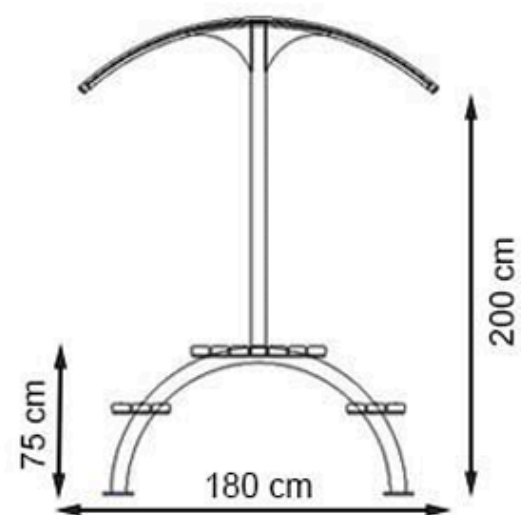

CODE: PWB-295

LEGS: IRON PIPE PROFILE

RECYCLABILITY : %100 ECOLOGICAL

PAINT: STATIC POLYESTER OVEN

AREA OF USE : OUTDOOR

WOOD: THERMOWOOD YELLOW PINE

PROTECTION: MAINTENANCE-FREE