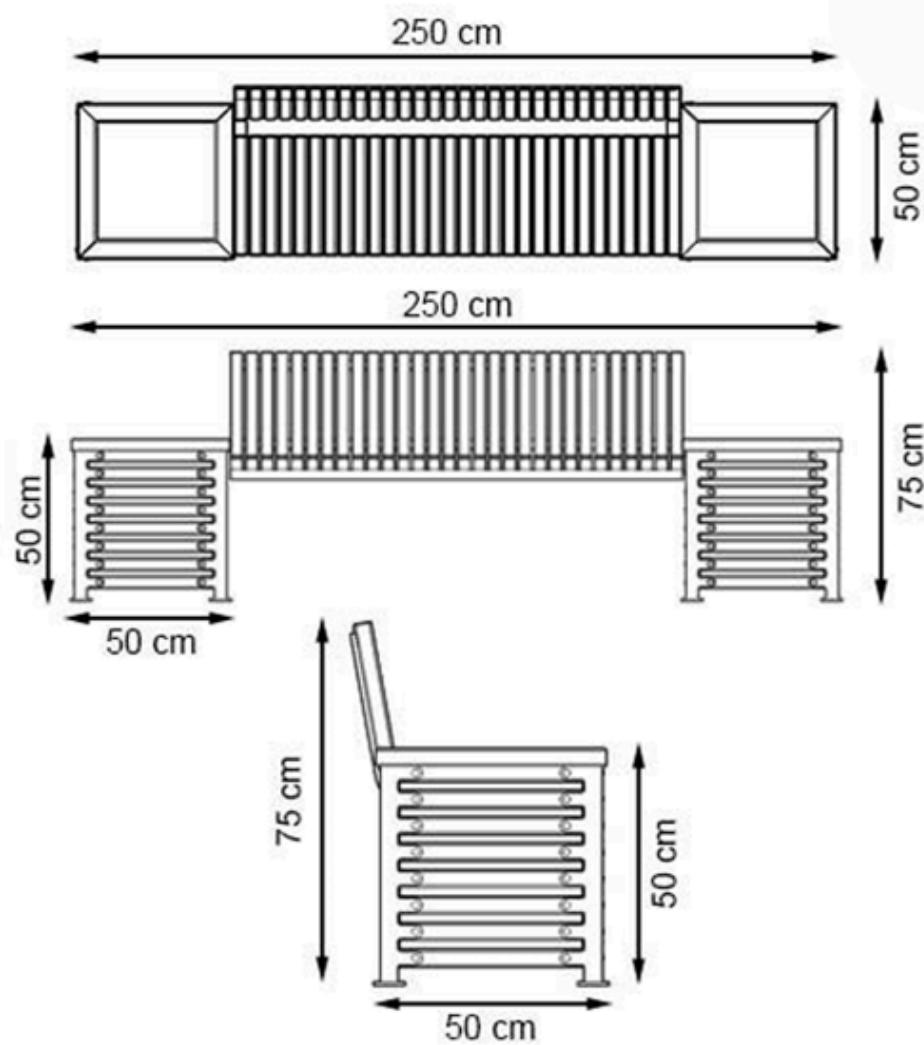

CODE: PWB-244

LEGS: IRONWORK

RECYCLABILITY : %100 ECOLOGICAL

PAINT: STATIC POLYESTER OVEN

AREA OF USE : OUTDOOR

WOOD: THERMOWOOD YELLOW PINE

PROTECTION: MAINTENANCE-FREE