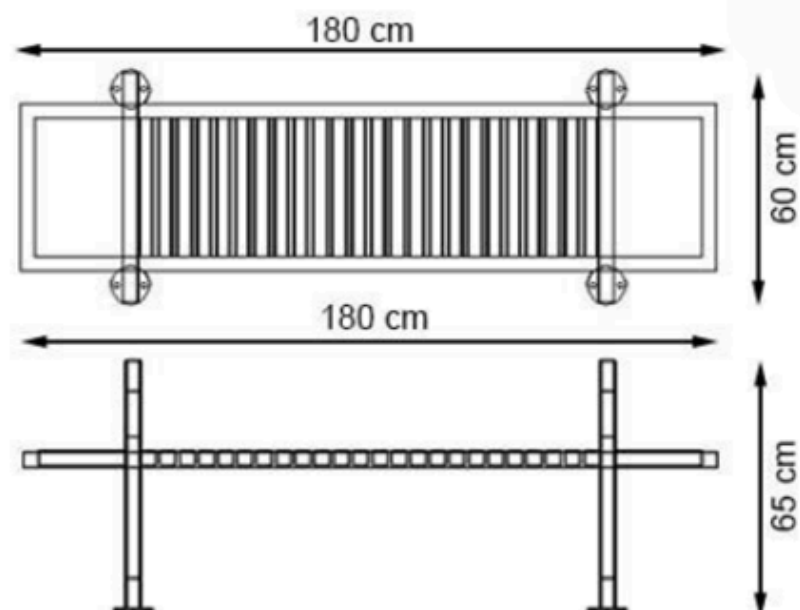

RECYCLABILITY : %100 ECOLOGICAL

PAINT: STATIC POLYESTER OVEN

AREA OF USE : OUTDOOR

WOOD: THERMOWOOD YELLOW PINE

PROTECTION: MAINTENANCE-FREE

CODE: PWB-226

LEGS: IRON PROFILE

RECYCLABILITY : %100 ECOLOGICAL