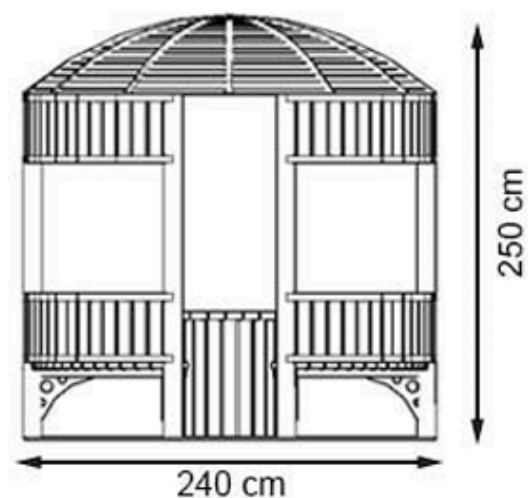

CODE: PWB-300

LEGS: IRON SQUARE PROFILE

RECYCLABILITY : %100 ECOLOGICAL

PAINT: STATIC POLYESTER OVEN

AREA OF USE : OUTDOOR

WOOD: THERMOWOOD YELLOW PINE

PROTECTION: MAINTENANCE-FREE