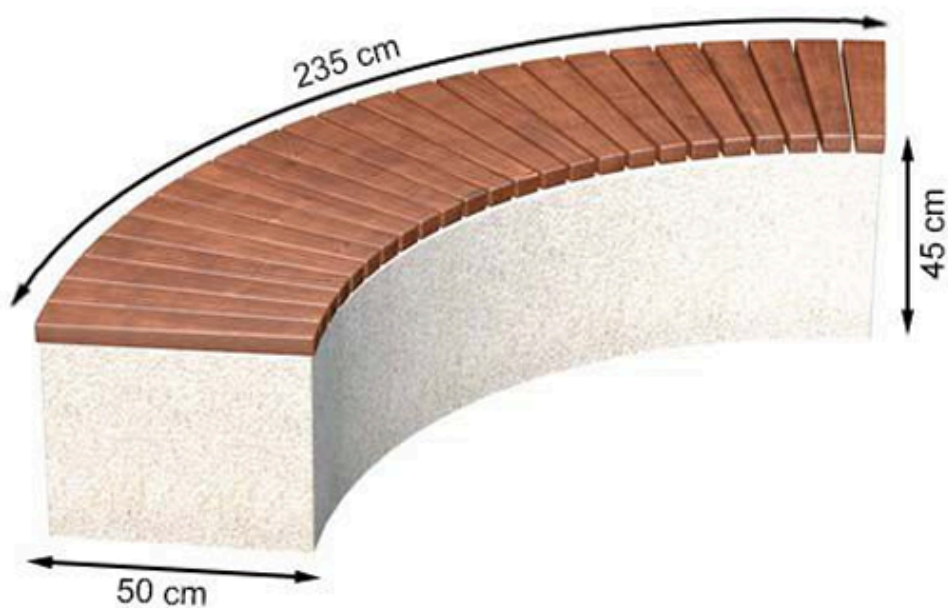

LEGS: PRECAST CONCRETE

RECYCLABILITY : %100 ECOLOGICAL

PAINT: NATURAL

AREA OF USE : OUTDOOR

WOOD: THERMOWOOD YELLOW PINE

PROTECTION: MAINTENANCE-FREE

CODE: PWB-257

LEGS: PRECAST CONCRETE