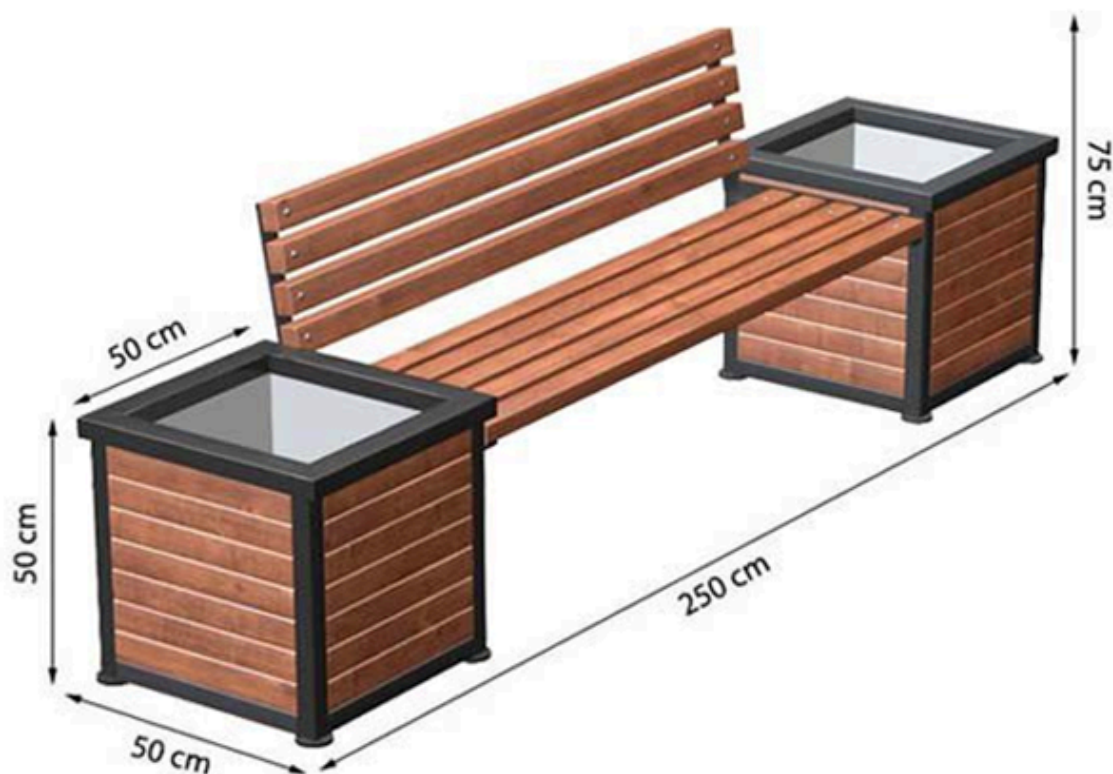

LEGS: SHEET IRON

RECYCLABILITY : %100 ECOLOGICAL

PAINT: STATIC POLYESTER OVEN

AREA OF USE : OUTDOOR

WOOD: THERMOWOOD YELLOW PINE

PROTECTION: MAINTENANCE-FREE

CODE: PWB- 241

LEGS: IRON SQUARE PROFILE