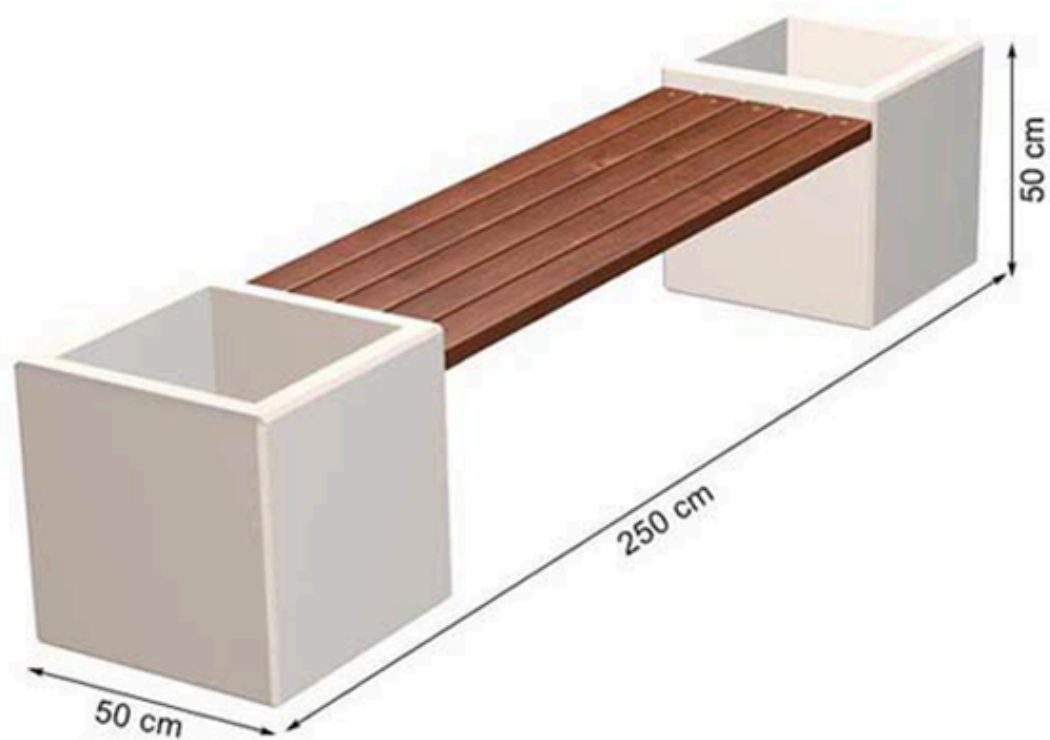

CODE: PWB-246

LEGS: PRECAST CONCRETE

RECYCLABILITY : %100 ECOLOGICAL

PAINT: NATURAL

AREA OF USE : OUTDOOR

WOOD: THERMOWOOD YELLOW PINE

PROTECTION: MAINTENANCE-FREE