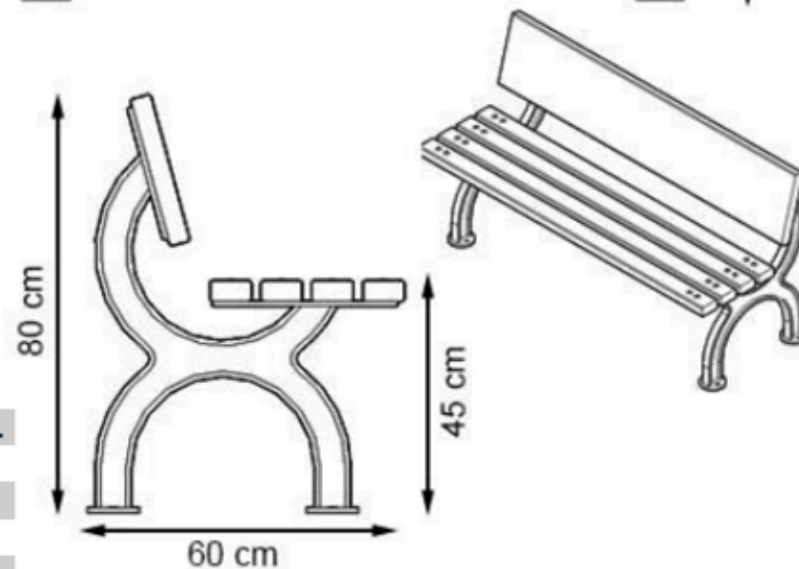

RECYCLABILITY : %100 ECOLOGICAL

PAINT: STATIC POLYESTER OVEN

AREA OF USE : OUTDOOR

WOOD: THERMOWOOD YELLOW PINE

PROTECTION: MAINTENANCE-FREE

CODE: PWB-234

LEGS: ALUMINUM CASTING

RECYCLABILITY : %100 ECOLOGICAL