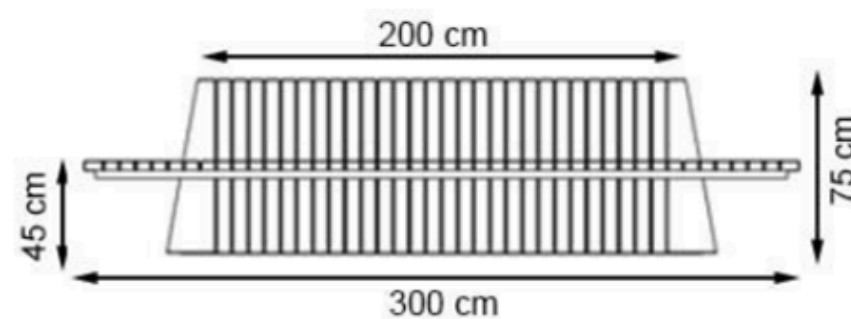

CODE: PWB-223

LEGS: SHEET METAL

RECYCLABILITY : %100 ECOLOGICAL

PAINT: STATIC POLYESTER OVEN

AREA OF USE : OUTDOOR

WOOD: THERMOWOOD YELLOW PINE

PROTECTION: MAINTENANCE-FREE

CODE: PWB-224