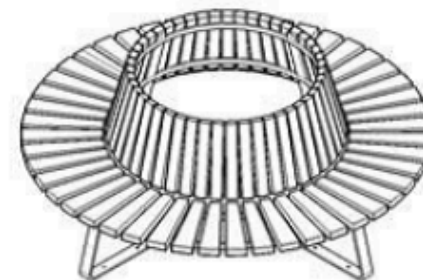

CODE: PWB-205

LEGS: SHEET METAL

RECYCLABILITY : %100 ECOLOGICAL

PAINT: STATIC POLYESTER OVEN

AREA OF USE : OUTDOOR

WOOD: THERMOWOOD YELLOW PINE

PROTECTION: MAINTENANCE-FREE