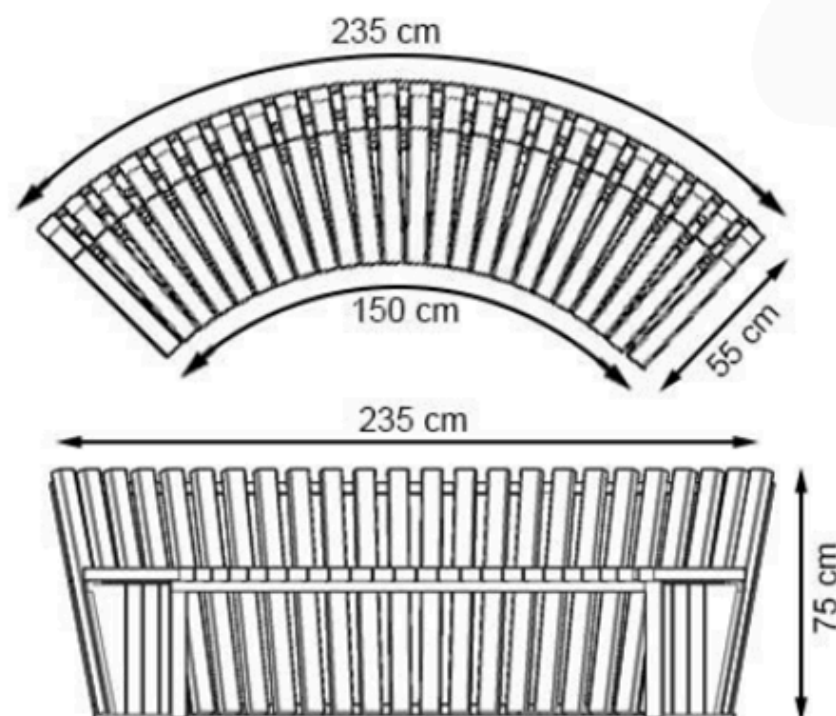

CODE:PWB-222

LEGS: SHEET METAL

RECYCLABILITY : %100 ECOLOGICAL

PAINT: STATIC POLYESTER OVEN

AREA OF USE : OUTDOOR

WOOD: THERMOWOOD YELLOW PINE

PROTECTION: MAINTENANCE-FREE