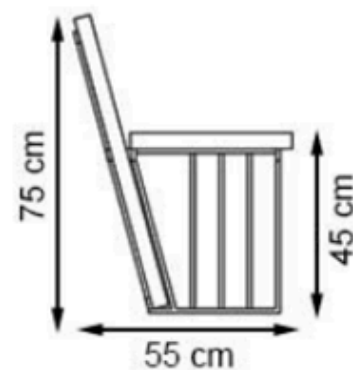

RECYCLABILITY : %100 ECOLOGICAL

PAINT: STATIC POLYESTER OVEN

AREA OF USE : OUTDOOR

WOOD: THERMOWOOD YELLOW PINE

PROTECTION: MAINTENANCE-FREE

CODE: PWB-218

LEGS: SHEET METAL

RECYCLABILITY : %100 ECOLOGICAL