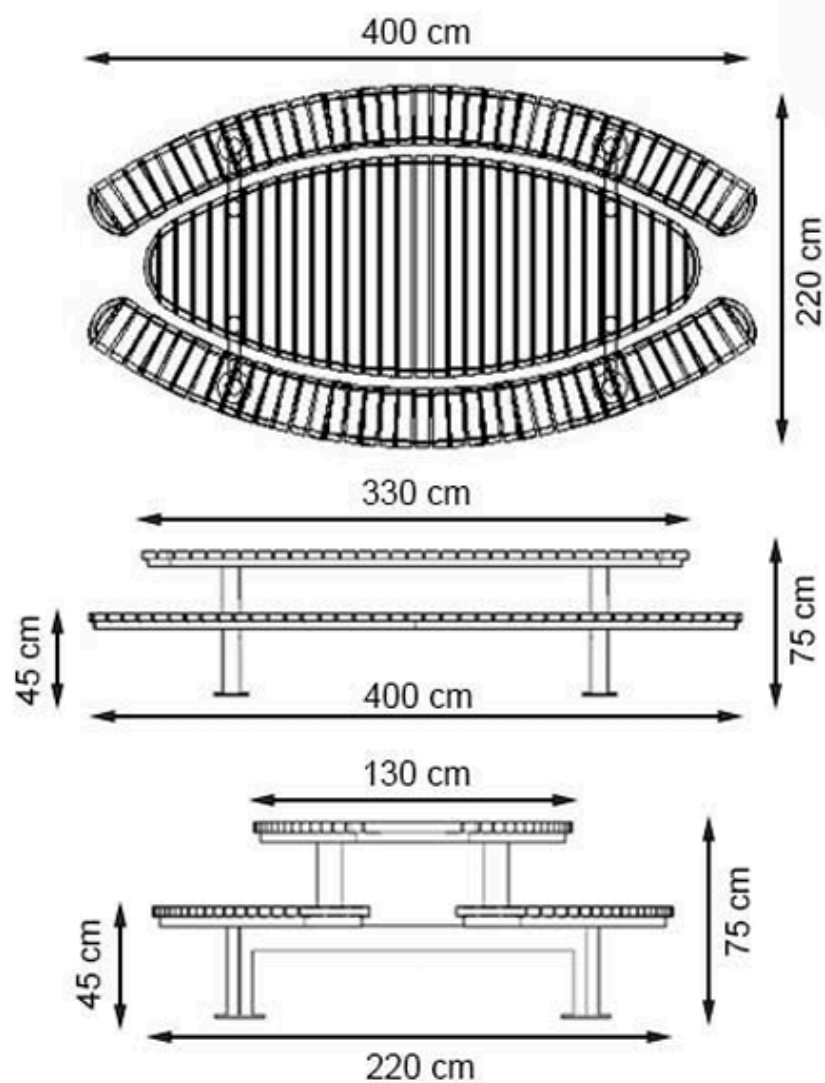

RECYCLABILITY : %100 ECOLOGICAL

PAINT: STATIC POLYESTER OVEN

AREA OF USE : OUTDOOR

WOOD: THERMOWOOD YELLOW PINE

PROTECTION: MAINTENANCE-FREE

CODE: PWB-290

LEGS: IRON PIPE PROFILE

RECYCLABILITY : %100 ECOLOGICAL