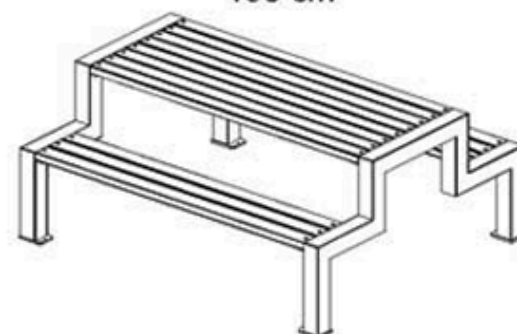

RECYCLABILITY : %100 ECOLOGICAL

PAINT: STATIC POLYESTER OVEN

AREA OF USE : OUTDOOR

WOOD: THERMOWOOD YELLOW PINE

PROTECTION: MAINTENANCE-FREE

CODE: PWB-274

LEGS: IRON SQUARE PROFILE

RECYCLABILITY : %100 ECOLOGICAL