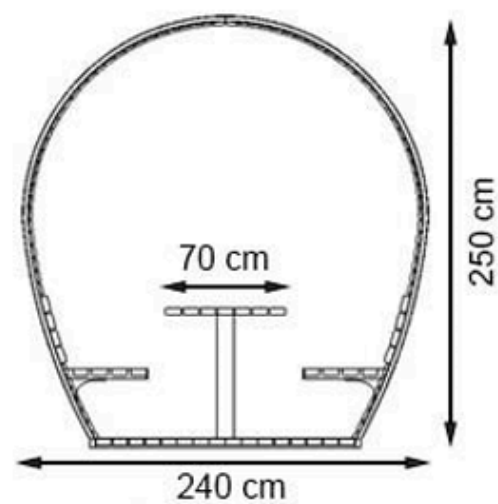

CODE: PWB-299

LEGS: IRON SQUARE PROFILE

RECYCLABILITY : %100 ECOLOGICAL

PAINT: STATIC POLYESTER OVEN

AREA OF USE : OUTDOOR

WOOD: THERMOWOOD YELLOW PINE

PROTECTION: MAINTENANCE-FREE