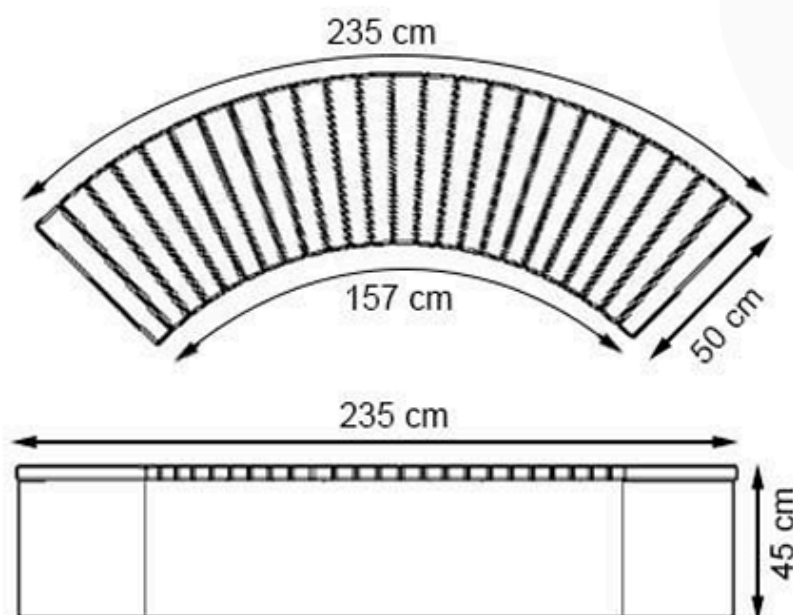

LEGS: PRECAST CONCRETE

RECYCLABILITY : %100 ECOLOGICAL

PAINT: NATURAL

AREA OF USE : OUTDOOR

WOOD: THERMOWOOD YELLOW PINE

PROTECTION: MAINTENANCE-FREE

CODE: PWB-257

LEGS: PRECAST CONCRETE