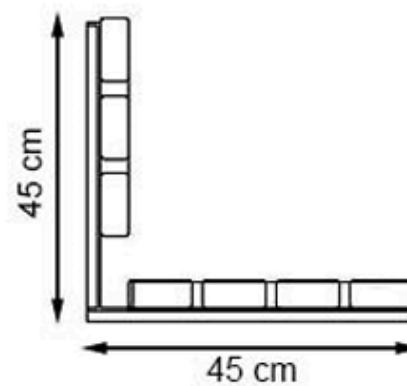

CODE: PWB-263

LEGS: SHEET IRON

RECYCLABILITY : %100 ECOLOGICAL

PAINT: STATIC POLYESTER OVEN

AREA OF USE : OUTDOOR

WOOD: THERMOWOOD YELLOW PINE

PROTECTION: MAINTENANCE-FREE

CODE: PWB-264