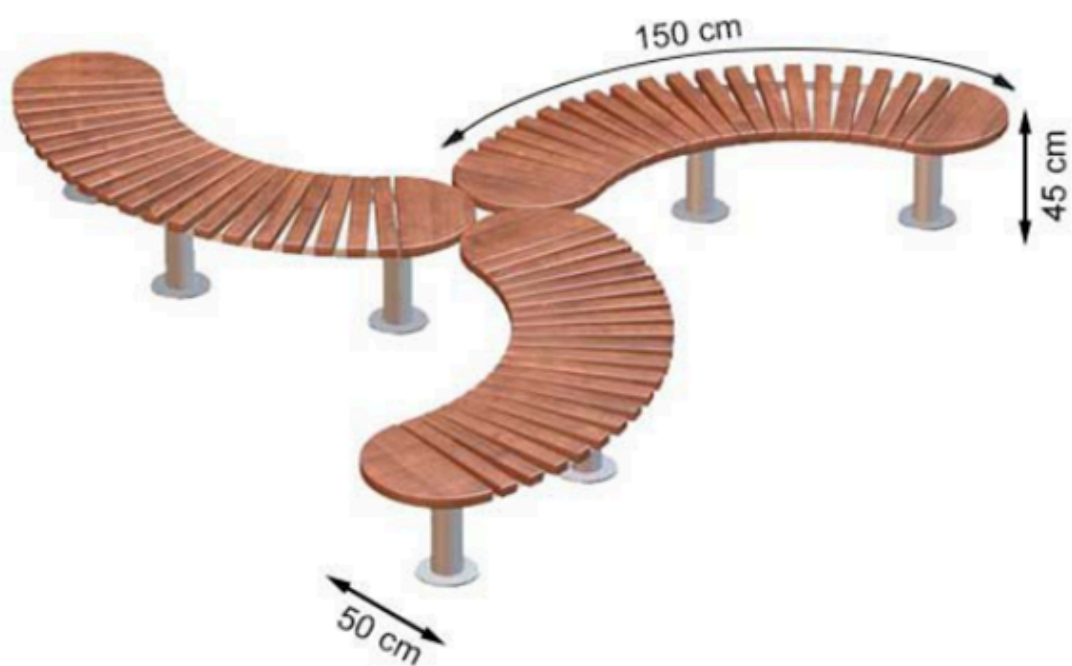

CODE: PWB-214

LEGS: IRON PIPE PROFILE

RECYCLABILITY : %100 ECOLOGICAL

PAINT: STATIC POLYESTER OVEN

AREA OF USE : OUTDOOR

WOOD: THERMOWOOD YELLOW PINE

PROTECTION: MAINTENANCE-FREE