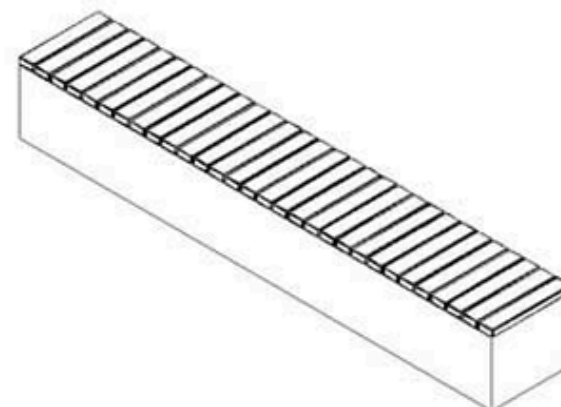

CODE: PWB-260

LEGS: PRECAST CONCRETE

RECYCLABILITY : %100 ECOLOGICAL

PAINT: NATURAL

AREA OF USE : OUTDOOR

WOOD: THERMOWOOD YELLOW PINE

PROTECTION: MAINTENANCE-FREE