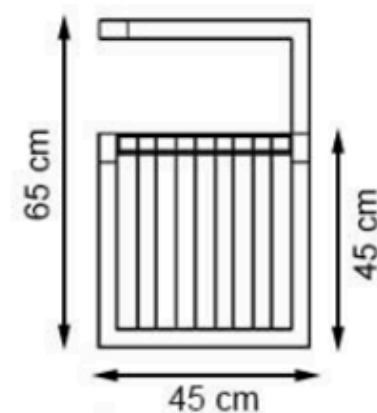

CODE: PWB-227

LEGS: IRON PROFILE

RECYCLABILITY : %100 ECOLOGICAL

PAINT: STATIC POLYESTER OVEN

AREA OF USE : OUTDOOR

WOOD: THERMOWOOD YELLOW PINE

PROTECTION: MAINTENANCE-FREE