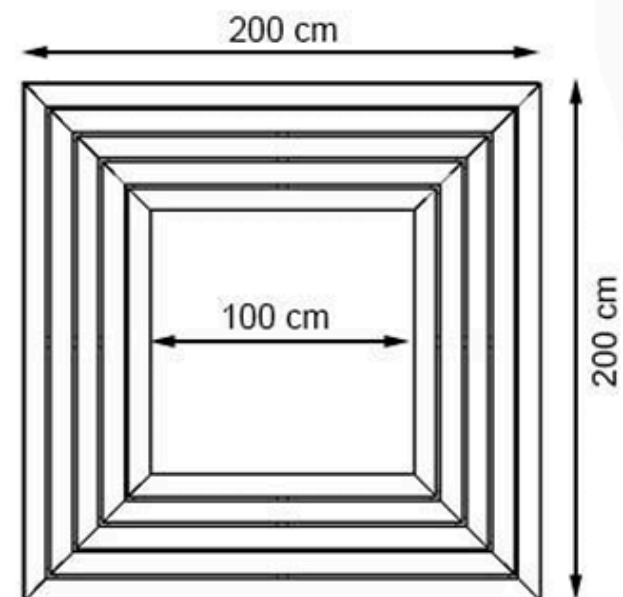

CODE: PWB-259

LEGS: PRECAST CONCRETE

RECYCLABILITY : %100 ECOLOGICAL

PAINT: NATURAL

AREA OF USE : OUTDOOR

WOOD: THERMOWOOD YELLOW PINE

PROTECTION: MAINTENANCE-FREE