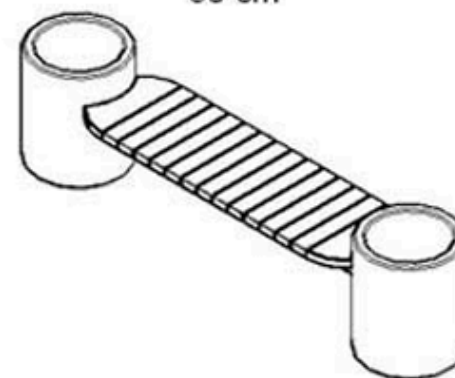

CODE: PWB-247

LEGS: PRECAST CONCRETE

RECYCLABILITY : %100 ECOLOGICAL

PAINT: NATURAL

AREA OF USE : OUTDOOR

WOOD: THERMOWOOD YELLOW PINE

PROTECTION: MAINTENANCE-FREE