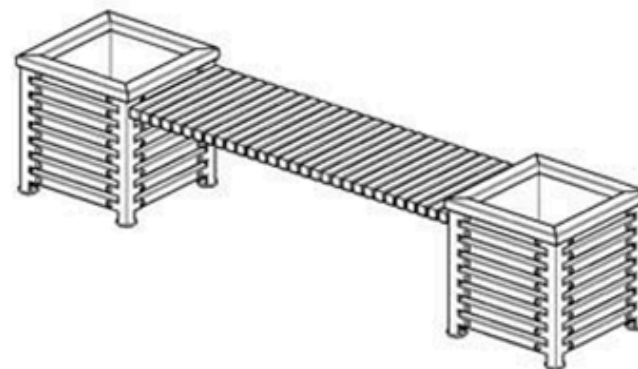

CODE: PWB-243

LEGS: IRONWORK

PAINT: STATIC POLYESTER OVEN

WOOD: THERMOWOOD YELLOW PINE

RECYCLABILITY : %100 ECOLOGICAL

AREA OF USE : OUTDOOR

PROTECTION: MAINTENANCE-FREE