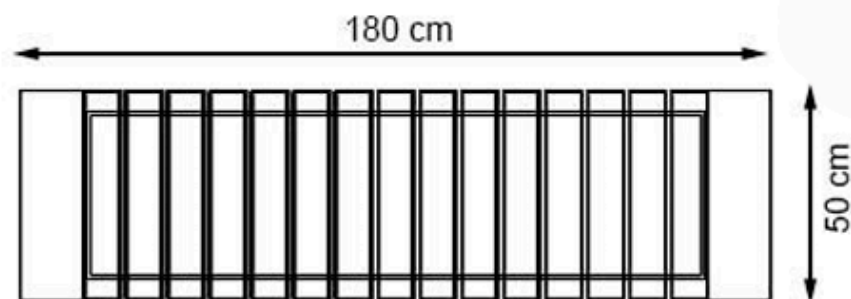

RECYCLABILITY : %100 ECOLOGICAL

PAINT: NATURAL

AREA OF USE : OUTDOOR

WOOD: THERMOWOOD YELLOW PINE

PROTECTION: MAINTENANCE-FREE

CODE: PWB-250

LEGS: PRECAST CONCRETE

PAINT: NATURAL