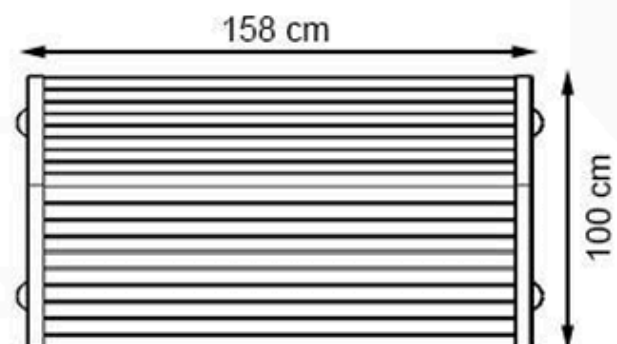

CODE: PWB-271

LEGS: IRON SQUARE PROFILE

RECYCLABILITY : %100 ECOLOGICAL

PAINT: STATIC POLYESTER OVEN

AREA OF USE : OUTDOOR

WOOD: THERMOWOOD YELLOW PINE

PROTECTION: MAINTENANCE-FREE