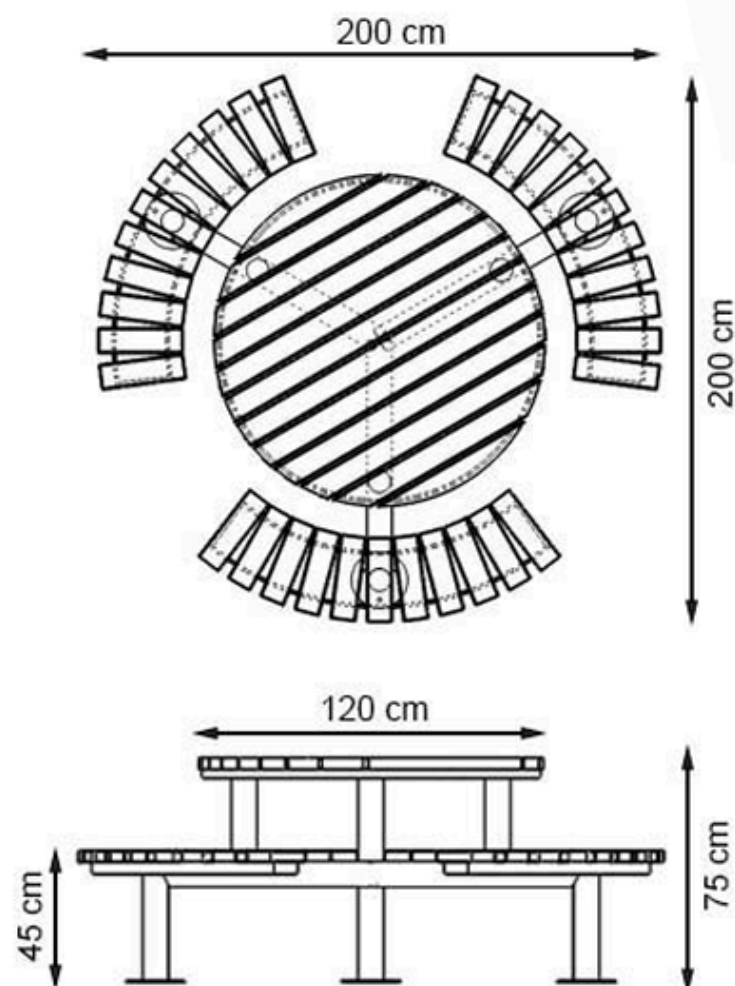

LEGS: SHEET IRON

RECYCLABILITY : %100 ECOLOGICAL

PAINT: STATIC POLYESTER OVEN

AREA OF USE : OUTDOOR

WOOD: THERMOWOOD YELLOW PINE

PROTECTION: MAINTENANCE-FREE

CODE: PWB-289

LEGS: IRON PIPE PROFILE