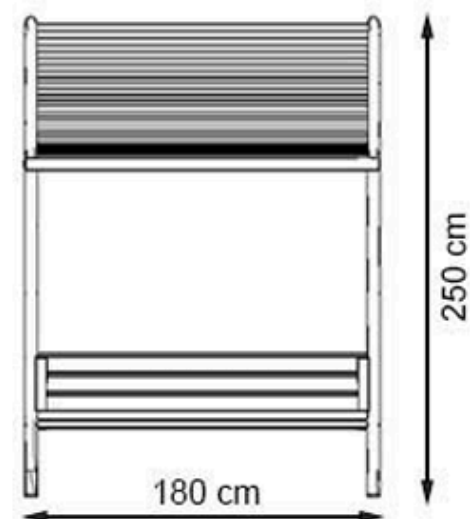

CODE: PWB-295

LEGS: IRON PIPE PROFILE

RECYCLABILITY : %100 ECOLOGICAL

PAINT: STATIC POLYESTER OVEN

AREA OF USE : OUTDOOR

WOOD: THERMOWOOD YELLOW PINE

PROTECTION: MAINTENANCE-FREE

CODE: PWB-296