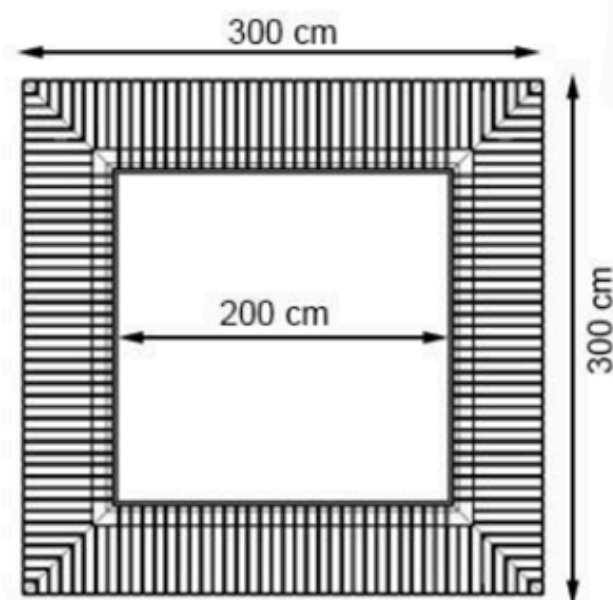

CODE: PWB-223

LEGS: SHEET METAL

RECYCLABILITY : %100 ECOLOGICAL

PAINT: STATIC POLYESTER OVEN

AREA OF USE : OUTDOOR

WOOD: THERMOWOOD YELLOW PINE

PROTECTION: MAINTENANCE-FREE

CODE: PWB-224