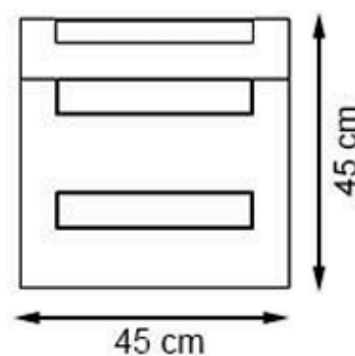

CODE: PWB-253

LEGS: PRECAST CONCRETE

RECYCLABILITY : %100 ECOLOGICAL

PAINT: NATURAL

AREA OF USE : OUTDOOR

WOOD: THERMOWOOD YELLOW PINE

PROTECTION: MAINTENANCE-FREE