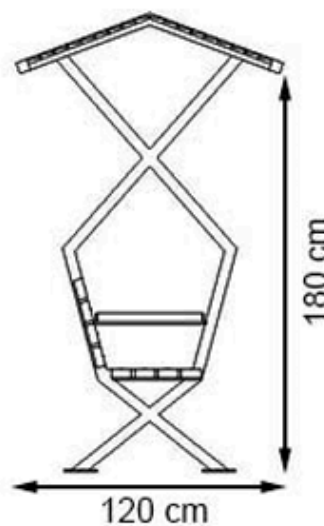

CODE: PWB-271

LEGS: IRON SQUARE PROFILE

RECYCLABILITY : %100 ECOLOGICAL

PAINT: STATIC POLYESTER OVEN

AREA OF USE : OUTDOOR

WOOD: THERMOWOOD YELLOW PINE

PROTECTION: MAINTENANCE-FREE

CODE: PWB-272