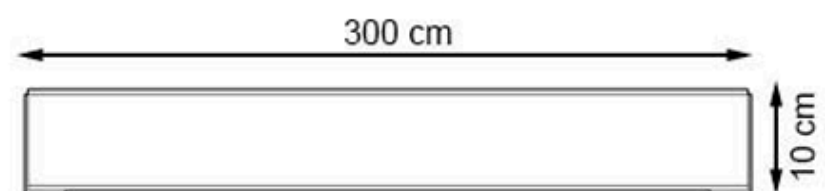

CODE: PWB-262

LEGS: SHEET IRON

RECYCLABILITY : %100 ECOLOGICAL

PAINT: STATIC POLYESTER OVEN

AREA OF USE : OUTDOOR

WOOD: THERMOWOOD YELLOW PINE

PROTECTION: MAINTENANCE-FREE