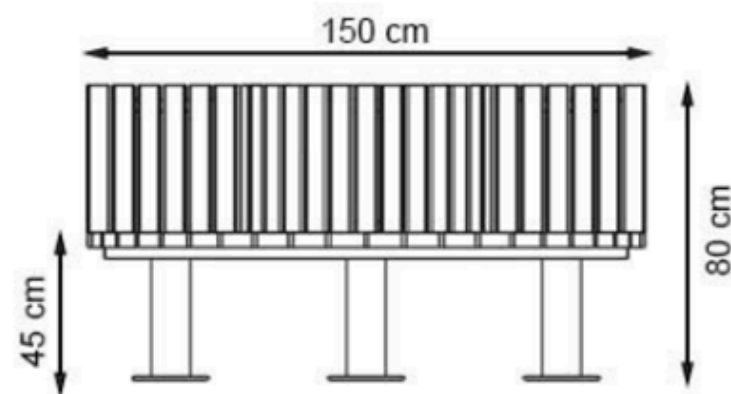

LEGS: SHEET METAL

RECYCLABILITY : %100 ECOLOGICAL

PAINT: STATIC POLYESTER OVEN

AREA OF USE : OUTDOOR

WOOD: THERMOWOOD YELLOW PINE

PROTECTION: MAINTENANCE-FREE

CODE: PWB-209

LEGS: IRON PIPE PROFILE