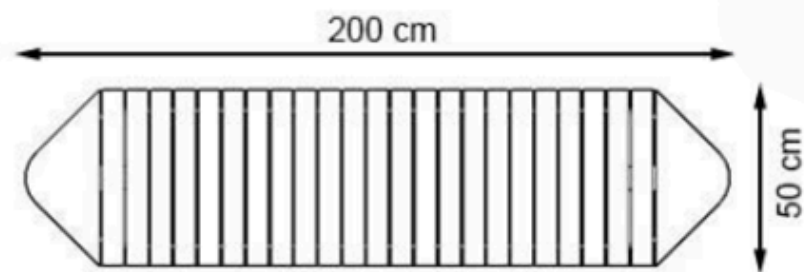

CODE: PWB-215

LEGS: IRON PIPE PROFILE

RECYCLABILITY : %100 ECOLOGICAL

PAINT: STATIC POLYESTER OVEN

AREA OF USE : OUTDOOR

WOOD: THERMOWOOD YELLOW PINE

PROTECTION: MAINTENANCE-FREE