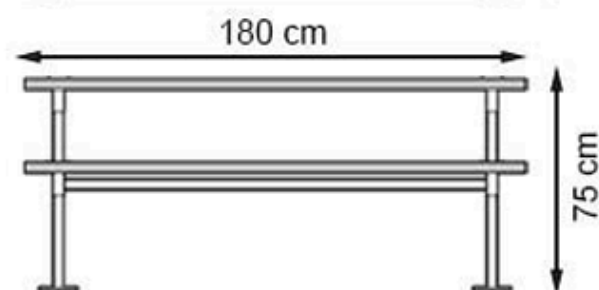

LEGS: IRON SQUARE PROFILE

RECYCLABILITY : %100 ECOLOGICAL

PAINT: STATIC POLYESTER OVEN

AREA OF USE : OUTDOOR

WOOD: THERMOWOOD YELLOW PINE

PROTECTION: MAINTENANCE-FREE

CODE: PWB-273

LEGS: IRON PROFILE