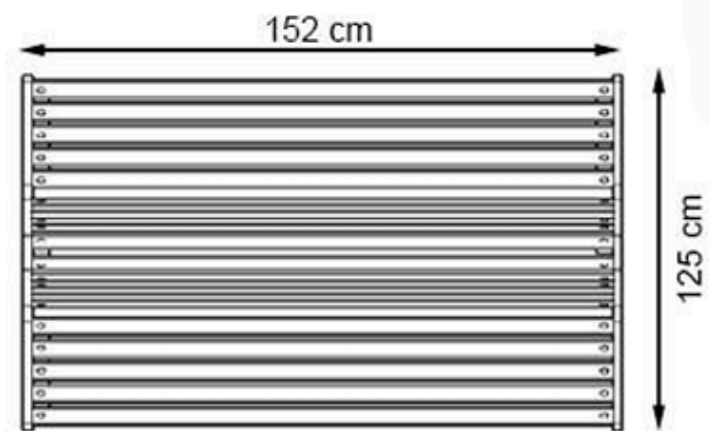

CODE: PWB-268

LEGS: ALUMINUM CASTING

RECYCLABILITY : %100 ECOLOGICAL

PAINT: STATIC POLYESTER OVEN

AREA OF USE : OUTDOOR

WOOD: THERMOWOOD YELLOW PINE

PROTECTION: MAINTENANCE-FREE