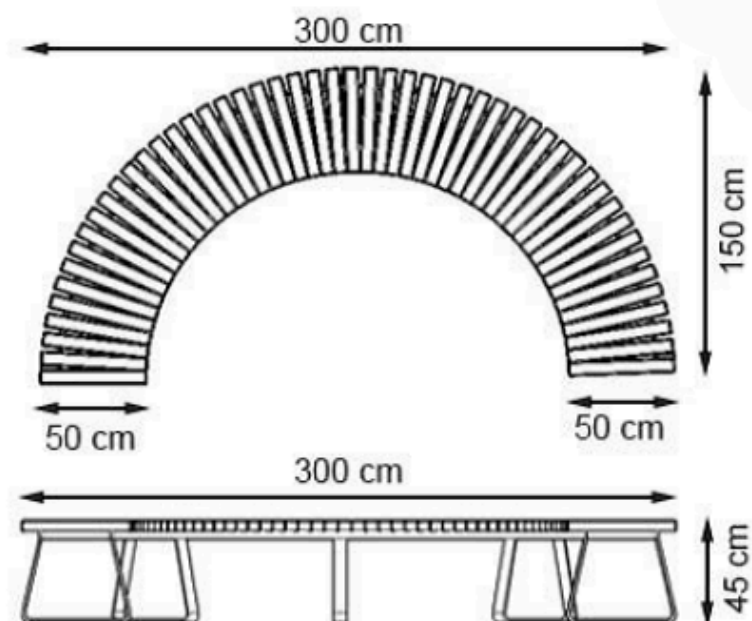

CODE: PWB-202

LEGS: SHEET METAL

RECYCLABILITY : %100 ECOLOGICAL

PAINT: STATIC POLYESTER OVEN

AREA OF USE : OUTDOOR

WOOD: THERMOWOOD YELLOW PINE

PROTECTION: MAINTENANCE-FREE