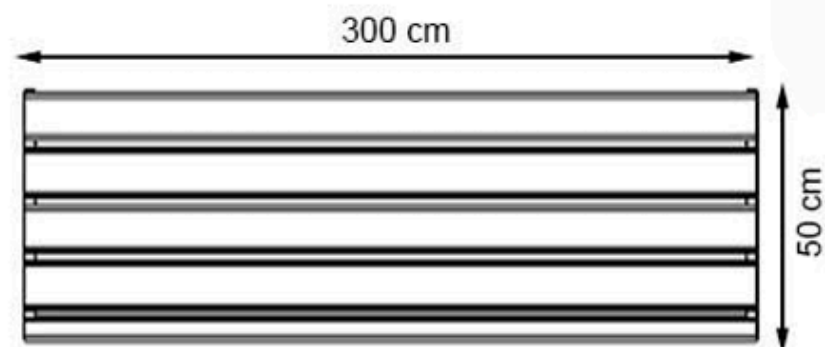

CODE: PWB-262

LEGS: SHEET IRON

RECYCLABILITY : %100 ECOLOGICAL

PAINT: STATIC POLYESTER OVEN

AREA OF USE : OUTDOOR

WOOD: THERMOWOOD YELLOW PINE

PROTECTION: MAINTENANCE-FREE