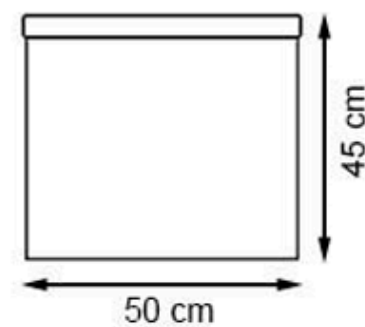

LEGS: PRECAST CONCRETE

RECYCLABILITY : %100 ECOLOGICAL

PAINT: NATURAL

AREA OF USE : OUTDOOR

WOOD: THERMOWOOD YELLOW PINE

PROTECTION: MAINTENANCE-FREE

CODE: PWB-257

LEGS: PRECAST CONCRETE