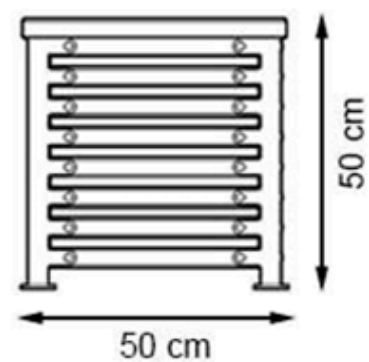

CODE: PWB-243

LEGS: IRONWORK

PAINT: STATIC POLYESTER OVEN

WOOD: THERMOWOOD YELLOW PINE

RECYCLABILITY : %100 ECOLOGICAL

AREA OF USE : OUTDOOR

PROTECTION: MAINTENANCE-FREE