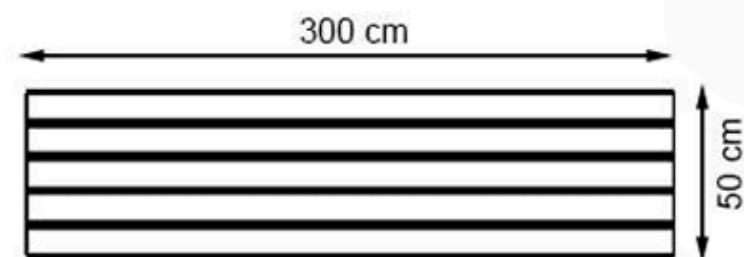

CODE: PWB-263

LEGS: SHEET IRON

RECYCLABILITY : %100 ECOLOGICAL

PAINT: STATIC POLYESTER OVEN

AREA OF USE : OUTDOOR

WOOD: THERMOWOOD YELLOW PINE

PROTECTION: MAINTENANCE-FREE