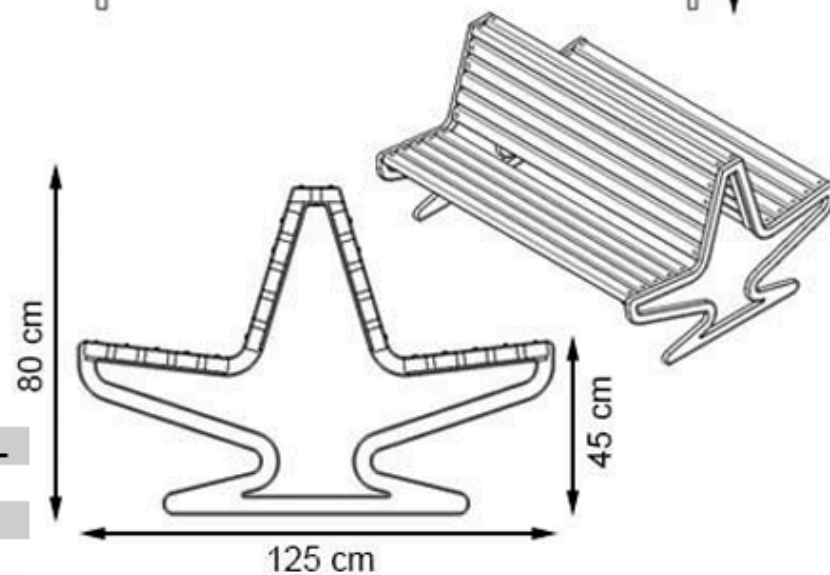

CODE: PWB-268

LEGS: ALUMINUM CASTING

RECYCLABILITY : %100 ECOLOGICAL

PAINT: STATIC POLYESTER OVEN

AREA OF USE : OUTDOOR

WOOD: THERMOWOOD YELLOW PINE

PROTECTION: MAINTENANCE-FREE