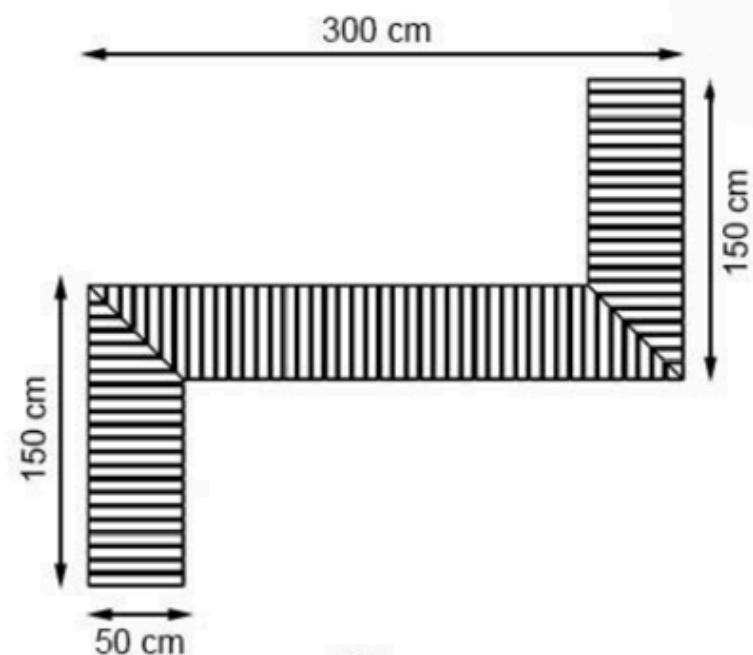

CODE: PWB-215

LEGS: IRON PIPE PROFILE

RECYCLABILITY : %100 ECOLOGICAL

PAINT: STATIC POLYESTER OVEN

AREA OF USE : OUTDOOR

WOOD: THERMOWOOD YELLOW PINE

PROTECTION: MAINTENANCE-FREE

CODE: PWB-216