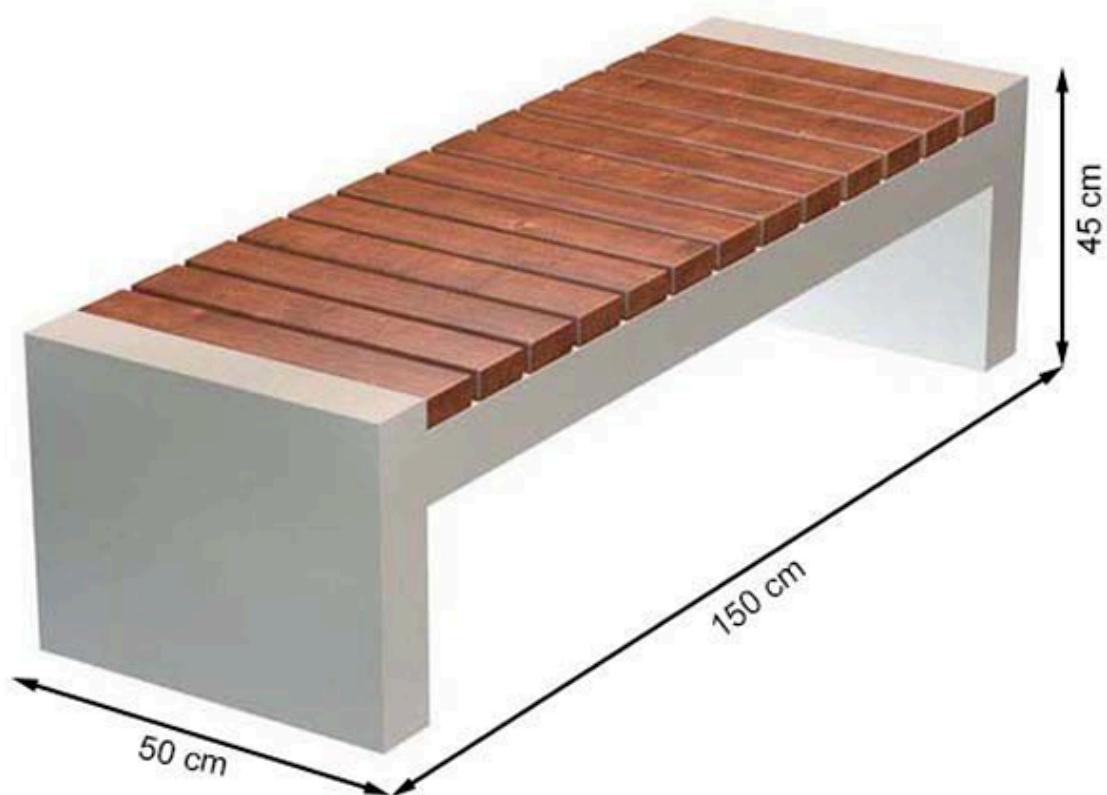

CODE: PWB-255

LEGS: PRECAST CONCRETE

RECYCLABILITY : %100 ECOLOGICAL

PAINT: NATURAL

AREA OF USE : OUTDOOR

WOOD: THERMOWOOD YELLOW PINE

PROTECTION: MAINTENANCE-FREE