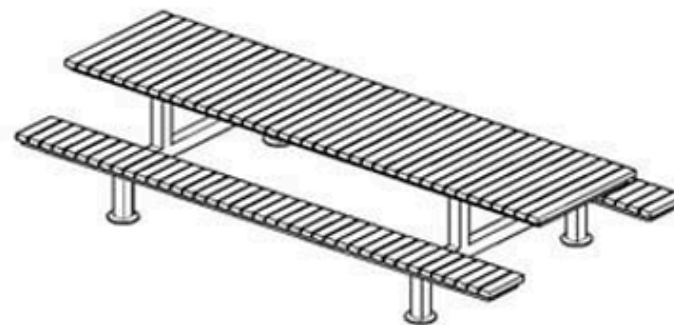

LEGS: IRON SQUARE PROFILE

RECYCLABILITY : %100 ECOLOGICAL

PAINT: STATIC POLYESTER OVEN

AREA OF USE : OUTDOOR

WOOD: THERMOWOOD YELLOW PINE

PROTECTION: MAINTENANCE-FREE