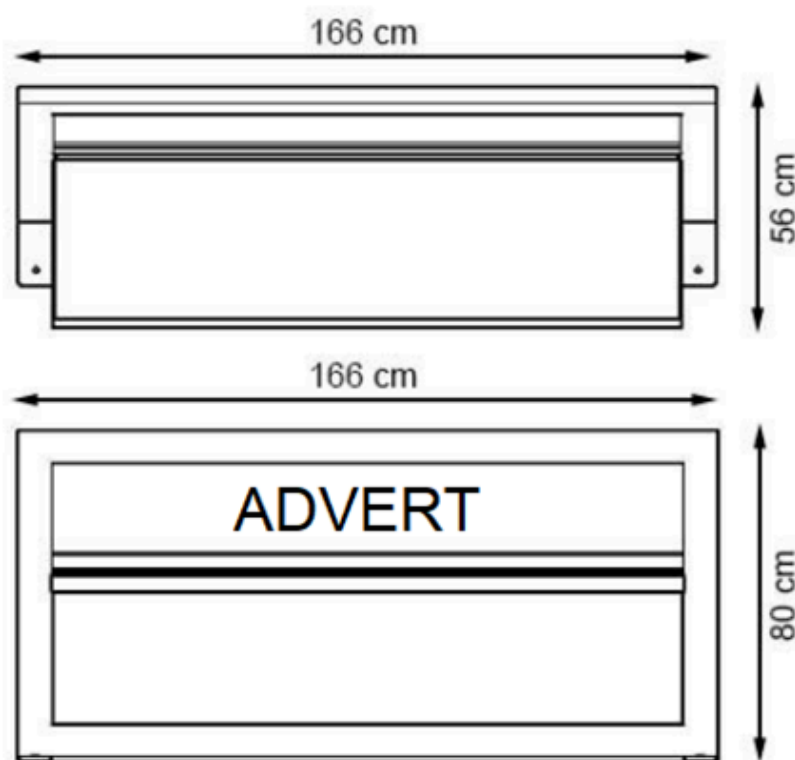

CODE: PWB-235

LEGS: IRON PROFILE

RECYCLABILITY : %100 ECOLOGICAL

PAINT: STATIC POLYESTER OVEN

AREA OF USE : OUTDOOR

WOOD: THERMOWOOD YELLOW PINE

PROTECTION: MAINTENANCE-FREE