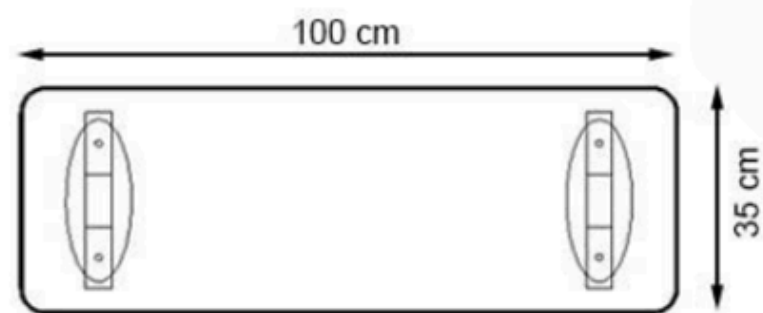

CODE: PWB-230

LEGS: IRON PROFILE

RECYCLABILITY : %100 ECOLOGICAL

PAINT: STATIC POLYESTER OVEN

AREA OF USE : OUTDOOR

WOOD: THERMOWOOD YELLOW PINE

PROTECTION: MAINTENANCE-FREE