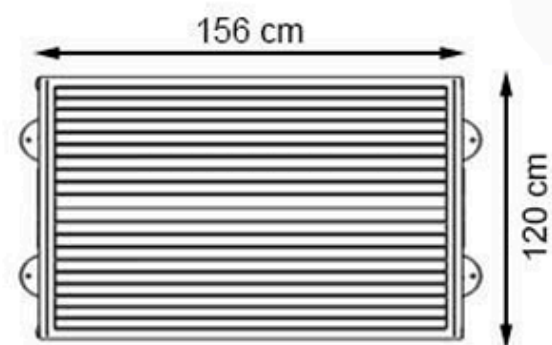

CODE: PWB-269

LEGS: IRON PIPE PROFILE

RECYCLABILITY : %100 ECOLOGICAL

PAINT: STATIC POLYESTER OVEN

AREA OF USE : OUTDOOR

WOOD: THERMOWOOD YELLOW PINE

PROTECTION: MAINTENANCE-FREE