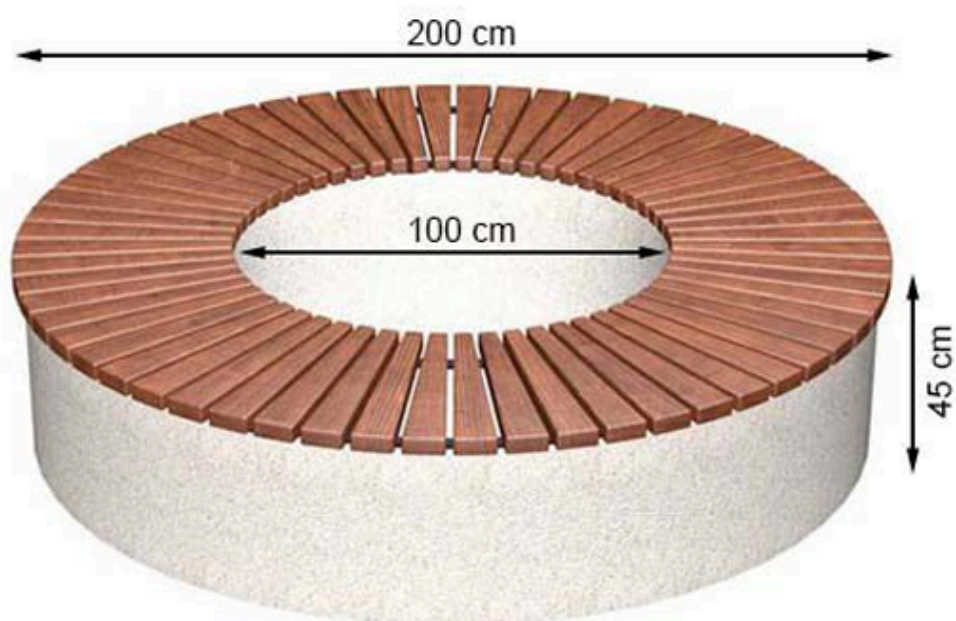

RECYCLABILITY : %100 ECOLOGICAL

PAINT: NATURAL

AREA OF USE : OUTDOOR

WOOD: THERMOWOOD YELLOW PINE

PROTECTION: MAINTENANCE-FREE

CODE: PWB-258

LEGS: PRECAST CONCRETE

RECYCLABILITY : %100 ECOLOGICAL