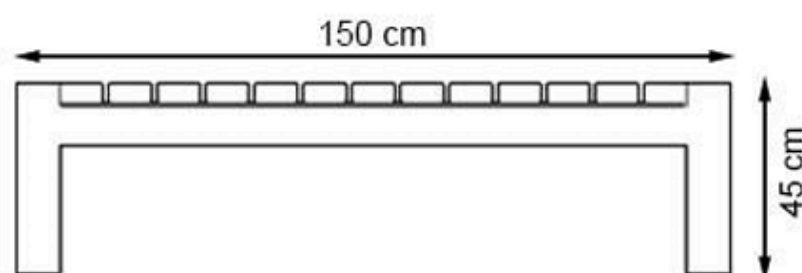

CODE: PWB-255

LEGS: PRECAST CONCRETE

RECYCLABILITY : %100 ECOLOGICAL

PAINT: NATURAL

AREA OF USE : OUTDOOR

WOOD: THERMOWOOD YELLOW PINE

PROTECTION: MAINTENANCE-FREE