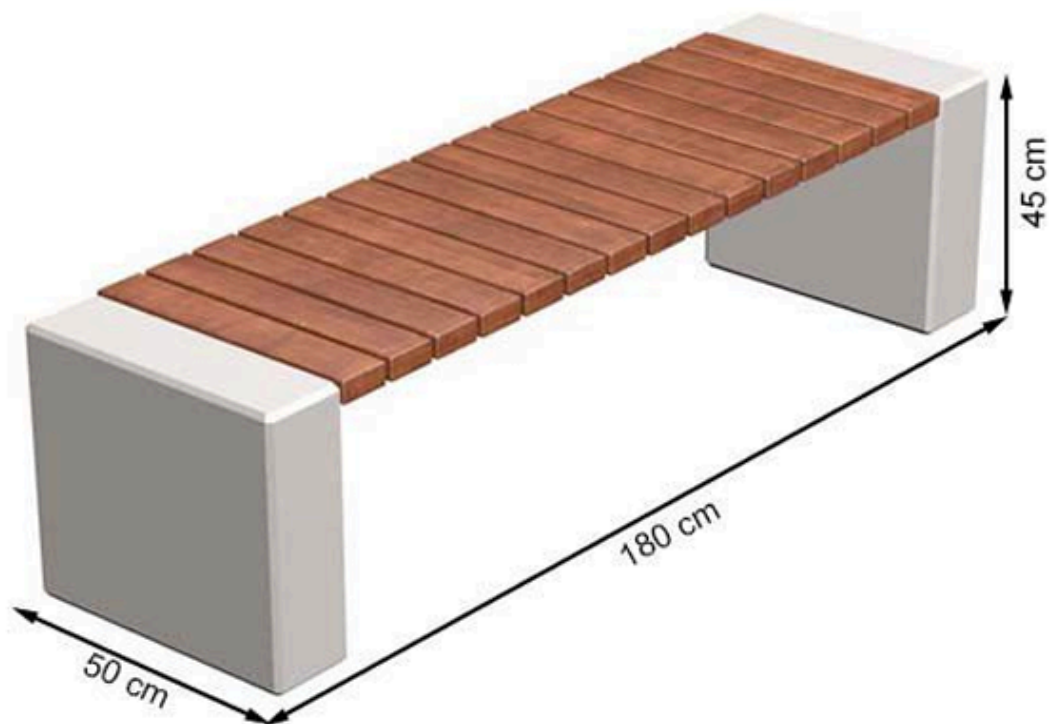

RECYCLABILITY : %100 ECOLOGICAL

PAINT: NATURAL

AREA OF USE : OUTDOOR

WOOD: THERMOWOOD YELLOW PINE

PROTECTION: MAINTENANCE-FREE

CODE: PWB-250

LEGS: PRECAST CONCRETE

PAINT: NATURAL