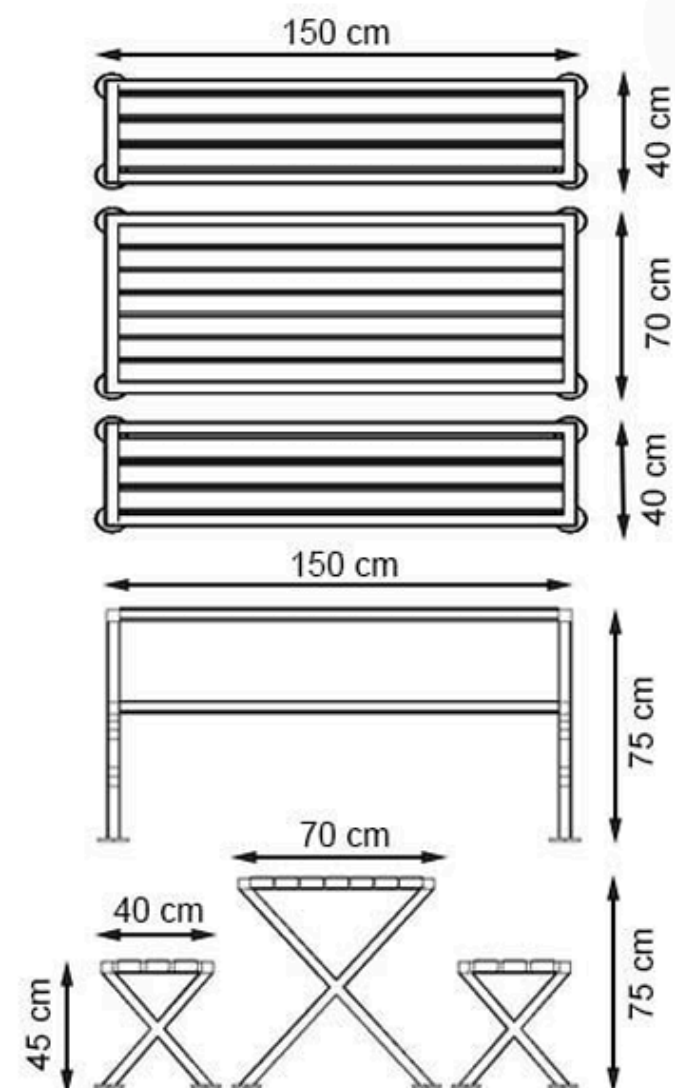

CODE: PWB-283

LEGS: IRON SQUARE PROFILE

RECYCLABILITY : %100 ECOLOGICAL

PAINT: STATIC POLYESTER OVEN

AREA OF USE : OUTDOOR

WOOD: THERMOWOOD YELLOW PINE

PROTECTION: MAINTENANCE-FREE