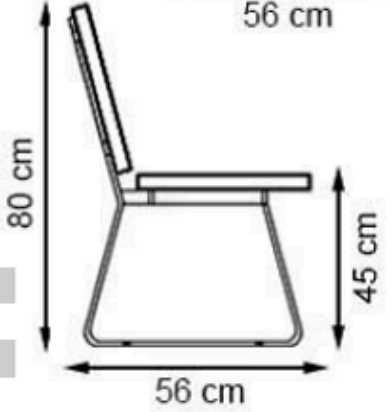

PARK WORLD MNE DOO

URBAN FURNITURE

CODE: PWB-200

LEGS: SHEET METAL

RECYCLABILITY : %100 ECOLOGICAL

PAINT: STATIC POLYESTER OVEN

AREA OF USE : OUTDOOR

WOOD: THERMOWOOD YELLOW PINE