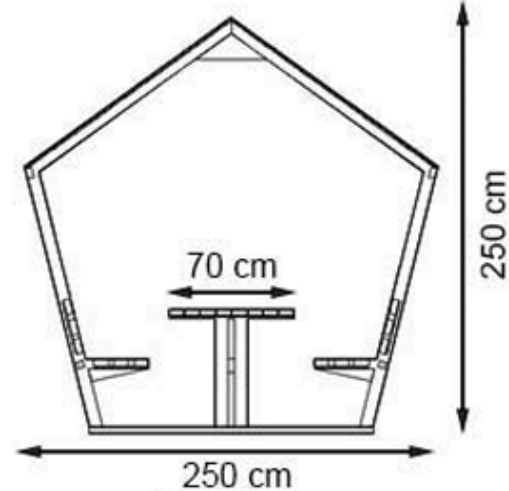

CODE: PWB-293

LEGS: IRON PROFILE

RECYCLABILITY : %100 ECOLOGICAL

PAINT: STATIC POLYESTER OVEN

AREA OF USE : OUTDOOR

WOOD: THERMOWOOD YELLOW PINE

PROTECTION: MAINTENANCE-FREE