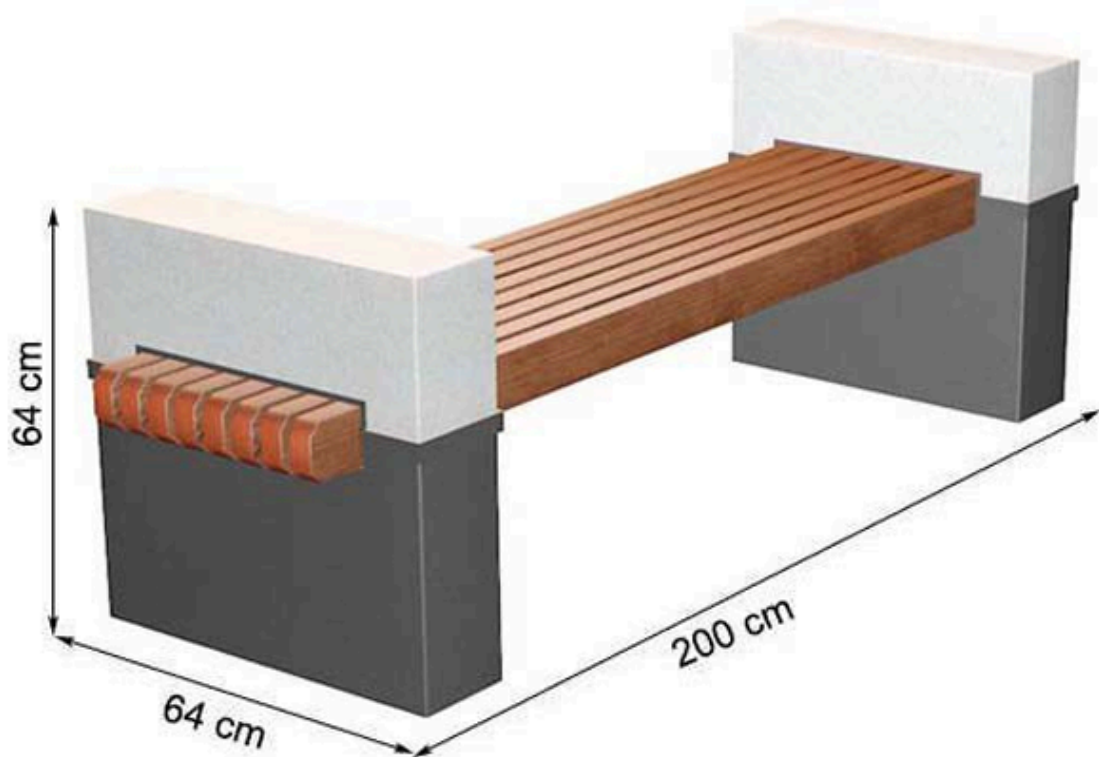

CODE: PWB-251

LEGS: MOSAIC CONCRETE

RECYCLABILITY : %100 ECOLOGICAL

PAINT: NATURAL

AREA OF USE : OUTDOOR

WOOD: THERMOWOOD YELLOW PINE

PROTECTION: MAINTENANCE-FREE