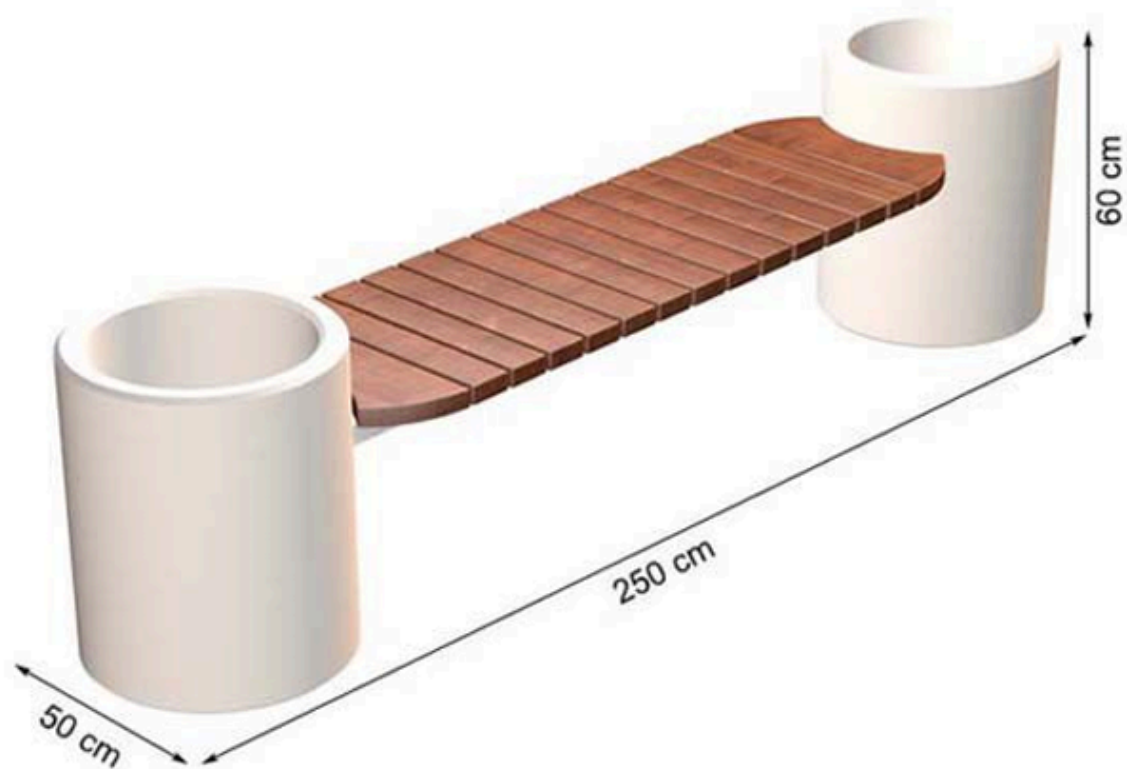

CODE: PWB-247

LEGS: PRECAST CONCRETE

RECYCLABILITY : %100 ECOLOGICAL

PAINT: NATURAL

AREA OF USE : OUTDOOR

WOOD: THERMOWOOD YELLOW PINE

PROTECTION: MAINTENANCE-FREE