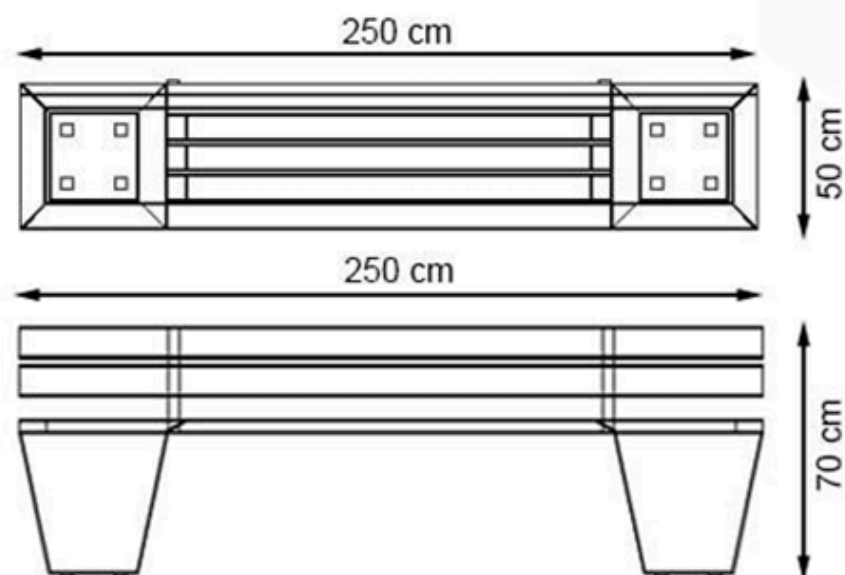

LEGS: SHEET IRON

RECYCLABILITY : %100 ECOLOGICAL

PAINT: STATIC POLYESTER OVEN

AREA OF USE : OUTDOOR

WOOD: THERMOWOOD YELLOW PINE

PROTECTION: MAINTENANCE-FREE

CODE: PWB- 241

LEGS: IRON SQUARE PROFILE