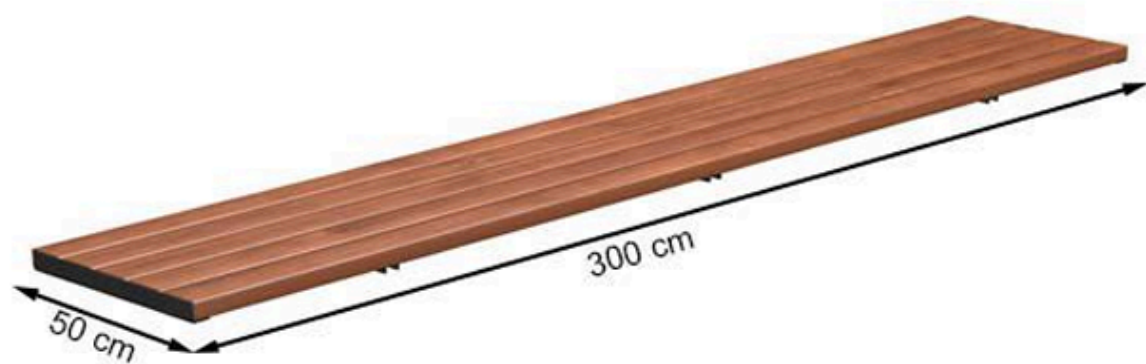

CODE: PWB-263

LEGS: SHEET IRON

RECYCLABILITY : %100 ECOLOGICAL

PAINT: STATIC POLYESTER OVEN

AREA OF USE : OUTDOOR

WOOD: THERMOWOOD YELLOW PINE

PROTECTION: MAINTENANCE-FREE