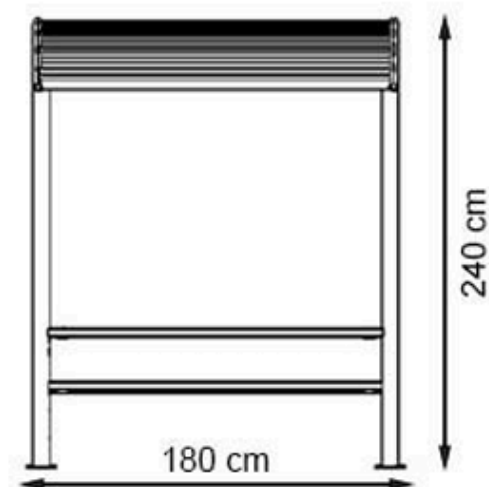

CODE: PWB-295

LEGS: IRON PIPE PROFILE

RECYCLABILITY : %100 ECOLOGICAL

PAINT: STATIC POLYESTER OVEN

AREA OF USE : OUTDOOR

WOOD: THERMOWOOD YELLOW PINE

PROTECTION: MAINTENANCE-FREE