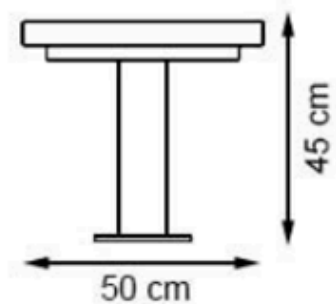

CODE: PWB-215

LEGS: IRON PIPE PROFILE

RECYCLABILITY : %100 ECOLOGICAL

PAINT: STATIC POLYESTER OVEN

AREA OF USE : OUTDOOR

WOOD: THERMOWOOD YELLOW PINE

PROTECTION: MAINTENANCE-FREE