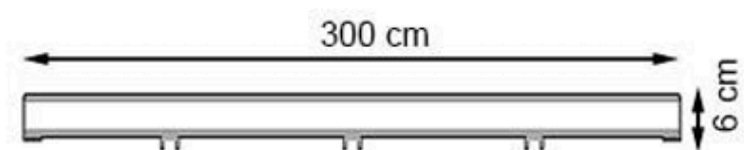

CODE: PWB-263

LEGS: SHEET IRON

RECYCLABILITY : %100 ECOLOGICAL

PAINT: STATIC POLYESTER OVEN

AREA OF USE : OUTDOOR

WOOD: THERMOWOOD YELLOW PINE

PROTECTION: MAINTENANCE-FREE