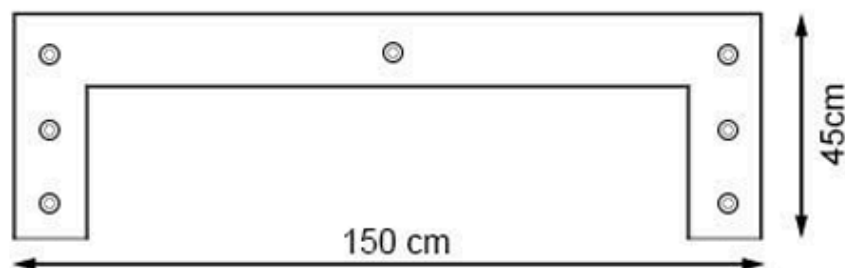

CODE: PWB-255

LEGS: PRECAST CONCRETE

RECYCLABILITY : %100 ECOLOGICAL

PAINT: NATURAL

AREA OF USE : OUTDOOR

WOOD: THERMOWOOD YELLOW PINE

PROTECTION: MAINTENANCE-FREE

CODE: PWB-256