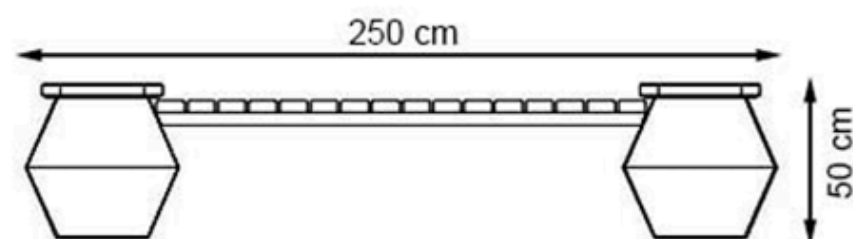

CODE: PWB-238

LEGS: SHEET IRON

RECYCLABILITY : %100 ECOLOGICAL

PAINT: STATIC POLYESTER OVEN

AREA OF USE : OUTDOOR

WOOD: THERMOWOOD YELLOW PINE

PROTECTION: MAINTENANCE-FREE