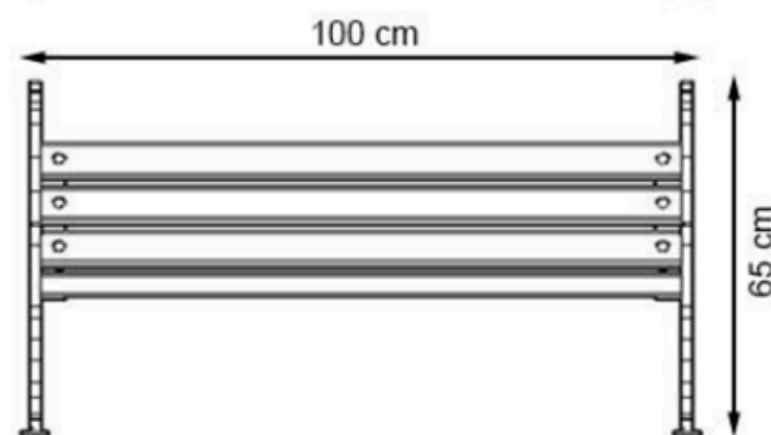

CODE: PWB-231

LEGS: IRON PIPE PROFILE

RECYCLABILITY : %100 ECOLOGICAL

PAINT: STATIC POLYESTER OVEN

AREA OF USE : OUTDOOR

WOOD: THERMOWOOD YELLOW PINE

PROTECTION: MAINTENANCE-FREE

CODE: PWB-232