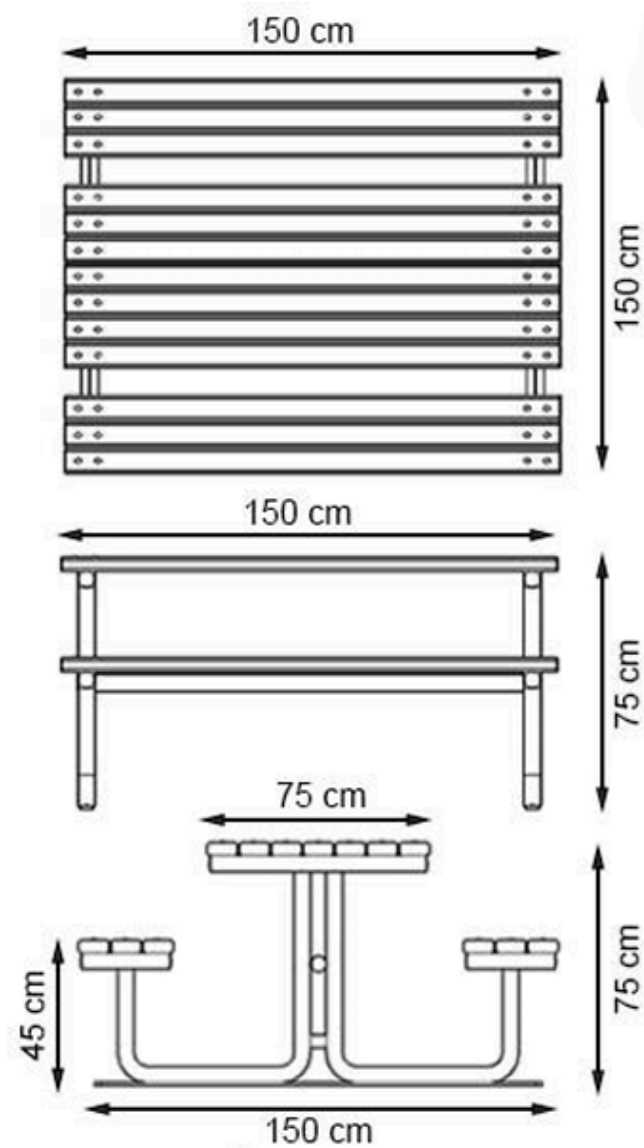

CODE: PWB-279

LEGS: IRON PIPE PROFILE

RECYCLABILITY : %100 ECOLOGICAL

PAINT: STATIC POLYESTER OVEN

AREA OF USE : OUTDOOR

WOOD: THERMOWOOD YELLOW PINE

PROTECTION: MAINTENANCE-FREE