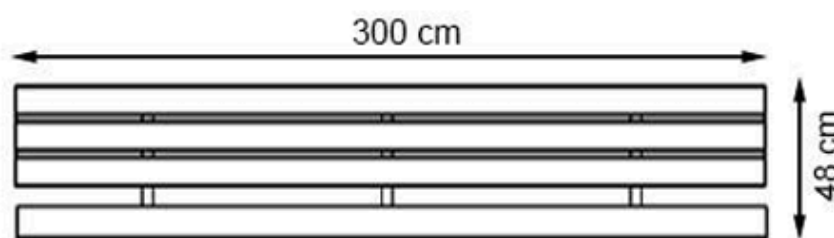

CODE: PWB-261

LEGS: SHEET IRON

PAINT: STATIC POLYESTER OVEN

WOOD: THERMOWOOD YELLOW PINE

RECYCLABILITY : %100 ECOLOGICAL

AREA OF USE : OUTDOOR

PROTECTION: MAINTENANCE-FREE