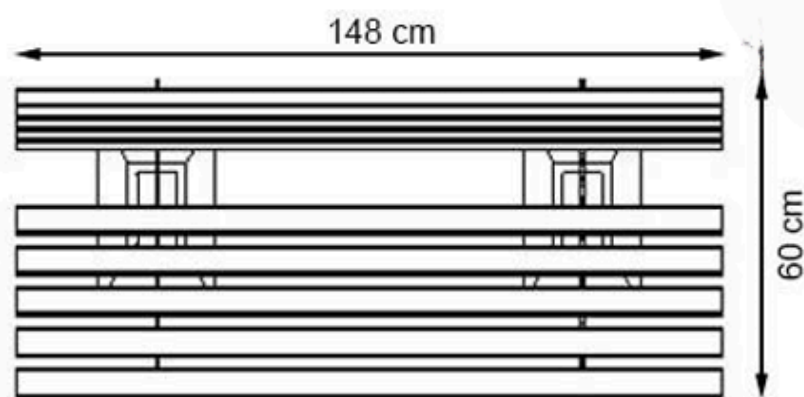

CODE: PWB-252

LEGS: PRECAST CONCRETE

RECYCLABILITY : %100 ECOLOGICAL

PAINT: NATURAL

AREA OF USE : OUTDOOR

WOOD: THERMOWOOD YELLOW PINE

PROTECTION: MAINTENANCE-FREE