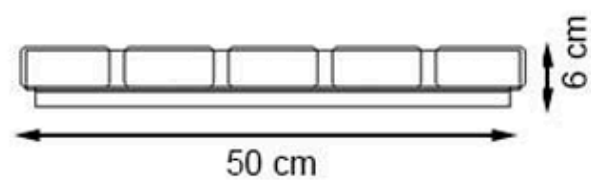

CODE: PWB-263

LEGS: SHEET IRON

RECYCLABILITY : %100 ECOLOGICAL

PAINT: STATIC POLYESTER OVEN

AREA OF USE : OUTDOOR

WOOD: THERMOWOOD YELLOW PINE

PROTECTION: MAINTENANCE-FREE