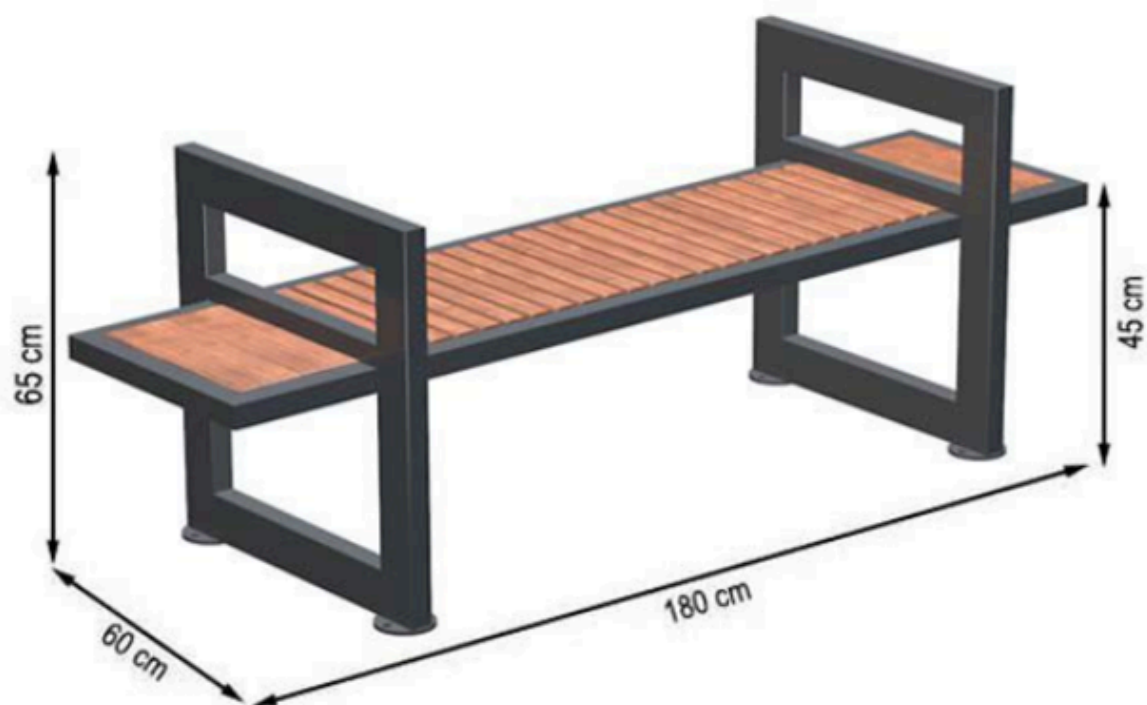

RECYCLABILITY : %100 ECOLOGICAL

PAINT: STATIC POLYESTER OVEN

AREA OF USE : OUTDOOR

WOOD: THERMOWOOD YELLOW PINE

PROTECTION: MAINTENANCE-FREE

CODE: PWB-226

LEGS: IRON PROFILE

RECYCLABILITY : %100 ECOLOGICAL