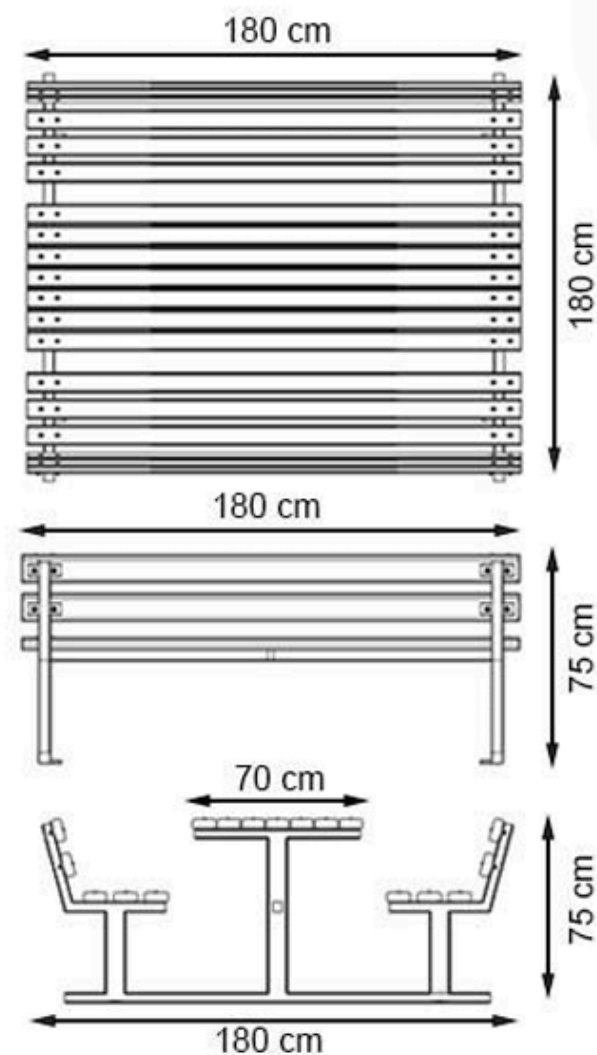

CODE: PWB-277

LEGS: IRON PROFILE

RECYCLABILITY : %100 ECOLOGICAL

PAINT: STATIC POLYESTER OVEN

AREA OF USE : OUTDOOR

WOOD: THERMOWOOD YELLOW PINE

PROTECTION: MAINTENANCE-FREE