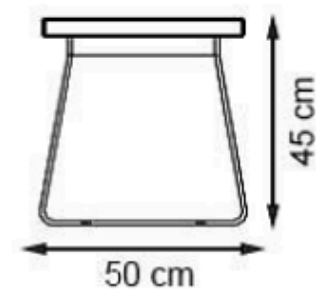

CODE: PWB-202

LEGS: SHEET METAL

RECYCLABILITY : %100 ECOLOGICAL

PAINT: STATIC POLYESTER OVEN

AREA OF USE : OUTDOOR

WOOD: THERMOWOOD YELLOW PINE

PROTECTION: MAINTENANCE-FREE