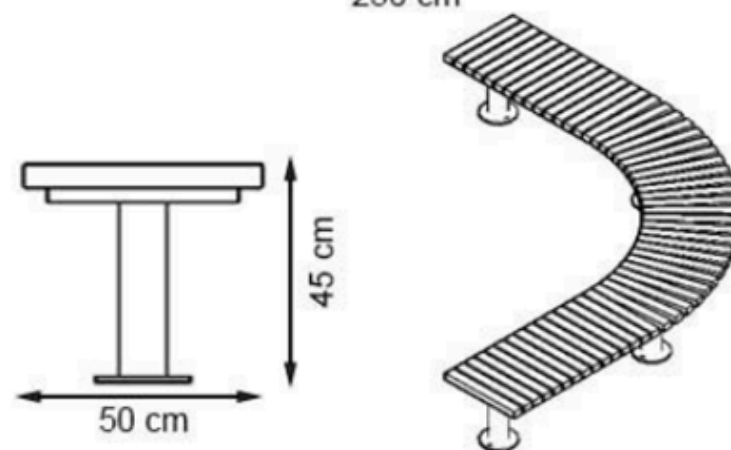

RECYCLABILITY : %100 ECOLOGICAL

PAINT: STATIC POLYESTER OVEN

AREA OF USE : OUTDOOR

WOOD: THERMOWOOD YELLOW PINE

PROTECTION: MAINTENANCE-FREE

CODE: PWB-210

LEGS: IRON PIPE PROFILE

RECYCLABILITY : %100 ECOLOGICAL