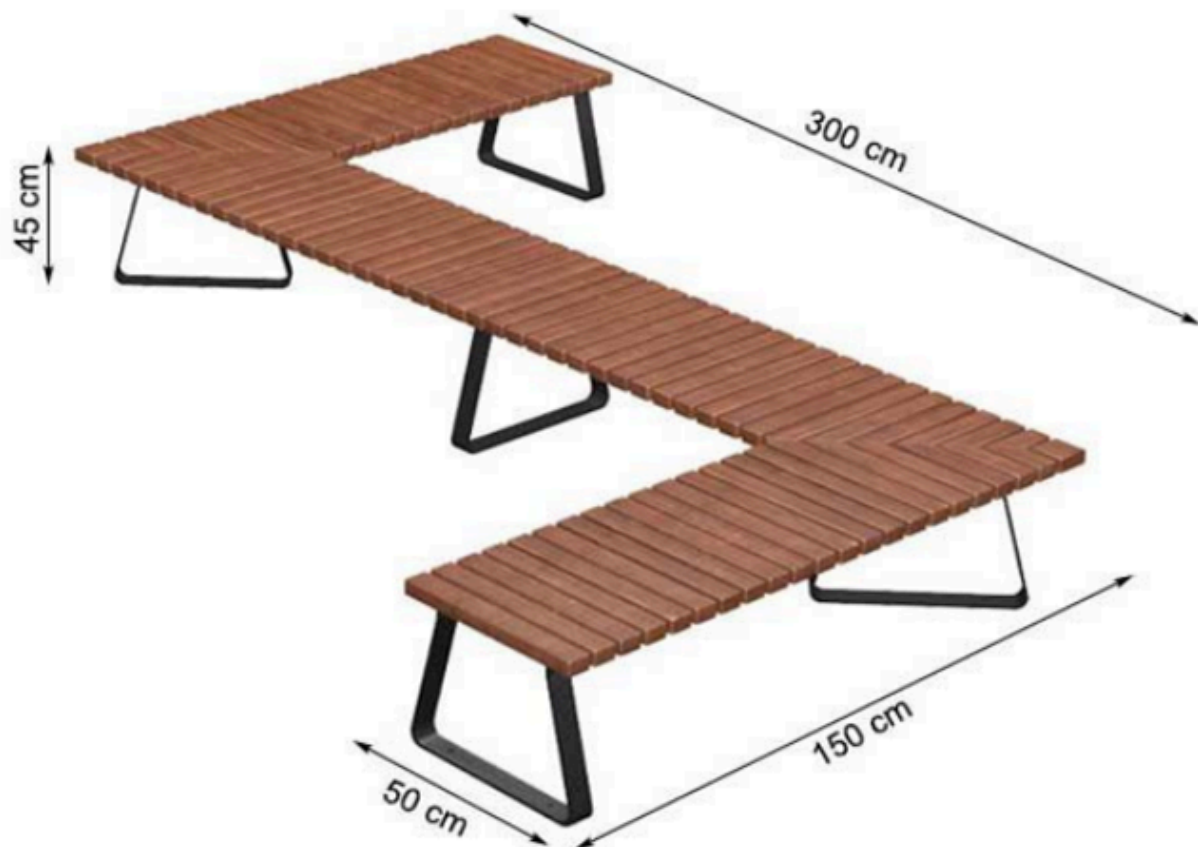

CODE: PWB-215

LEGS: IRON PIPE PROFILE

RECYCLABILITY : %100 ECOLOGICAL

PAINT: STATIC POLYESTER OVEN

AREA OF USE : OUTDOOR

WOOD: THERMOWOOD YELLOW PINE

PROTECTION: MAINTENANCE-FREE

CODE: PWB-216