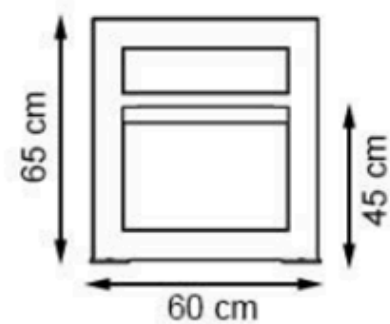

RECYCLABILITY : %100 ECOLOGICAL

PAINT: STATIC POLYESTER OVEN

AREA OF USE : OUTDOOR

WOOD: THERMOWOOD YELLOW PINE

PROTECTION: MAINTENANCE-FREE

CODE: PWB-226

LEGS: IRON PROFILE

RECYCLABILITY : %100 ECOLOGICAL