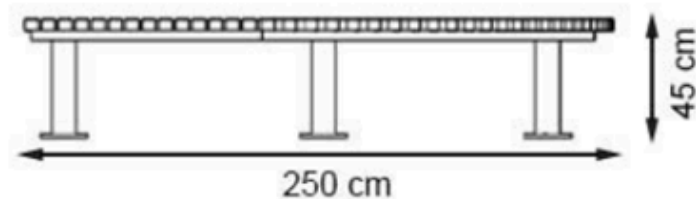

RECYCLABILITY : %100 ECOLOGICAL

PAINT: STATIC POLYESTER OVEN

AREA OF USE : OUTDOOR

WOOD: THERMOWOOD YELLOW PINE

PROTECTION: MAINTENANCE-FREE

CODE: PWB-210

LEGS: IRON PIPE PROFILE

RECYCLABILITY : %100 ECOLOGICAL