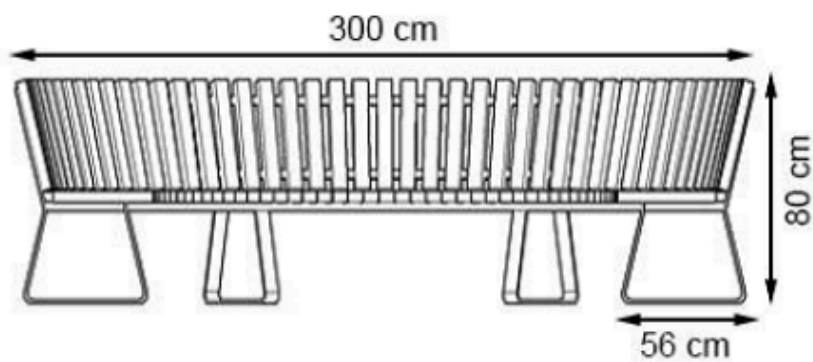

CODE: PWB-201

LEGS: SHEET METAL

RECYCLABILITY : %100 ECOLOGICAL

PAINT: STATIC POLYESTER OVEN

AREA OF USE : OUTDOOR

WOOD: THERMOWOOD YELLOW PINE

PROTECTION: MAINTENANCE-FREE