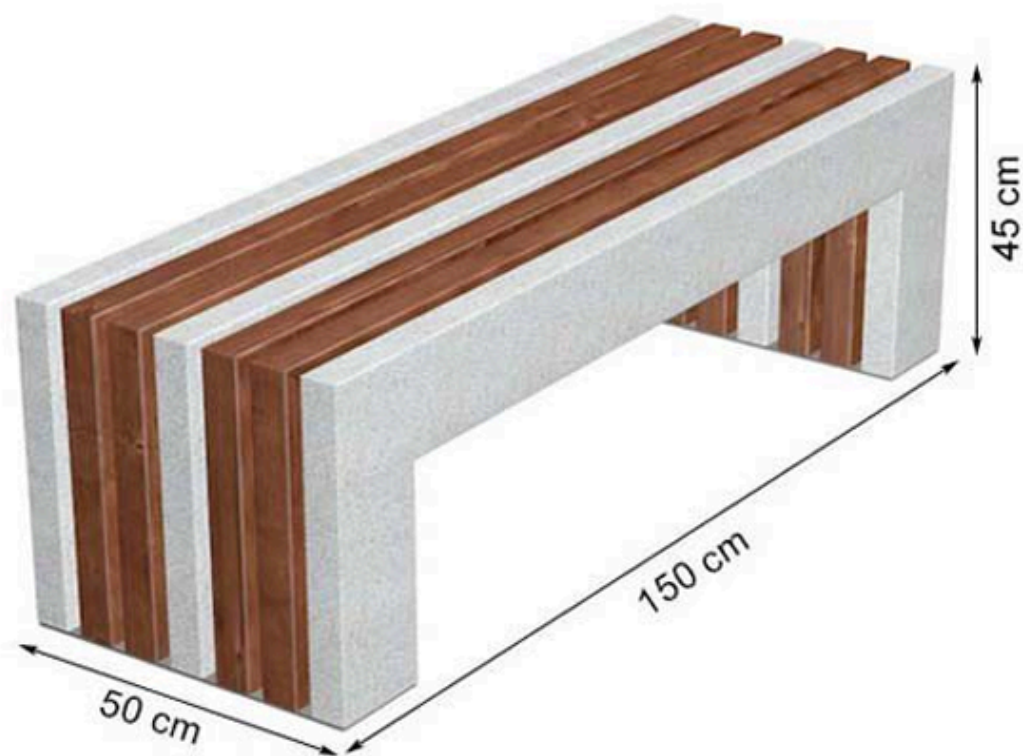

CODE: PWB-255

LEGS: PRECAST CONCRETE

RECYCLABILITY : %100 ECOLOGICAL

PAINT: NATURAL

AREA OF USE : OUTDOOR

WOOD: THERMOWOOD YELLOW PINE

PROTECTION: MAINTENANCE-FREE

CODE: PWB-256