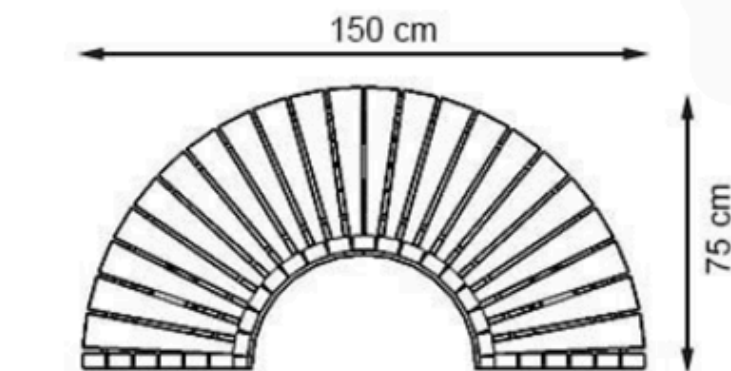

LEGS: SHEET METAL

RECYCLABILITY : %100 ECOLOGICAL

PAINT: STATIC POLYESTER OVEN

AREA OF USE : OUTDOOR

WOOD: THERMOWOOD YELLOW PINE

PROTECTION: MAINTENANCE-FREE

CODE: PWB-209

LEGS: IRON PIPE PROFILE