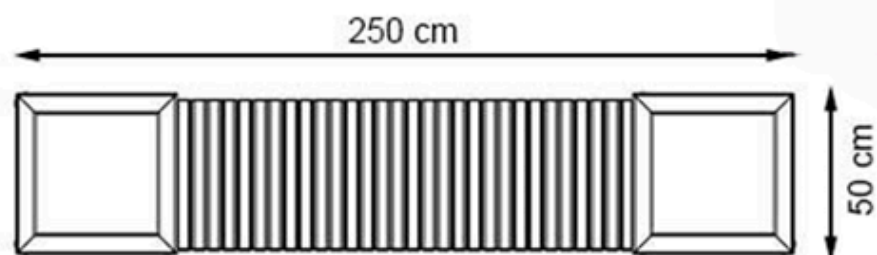

CODE: PWB-243

LEGS: IRONWORK

PAINT: STATIC POLYESTER OVEN

WOOD: THERMOWOOD YELLOW PINE

RECYCLABILITY : %100 ECOLOGICAL

AREA OF USE : OUTDOOR

PROTECTION: MAINTENANCE-FREE