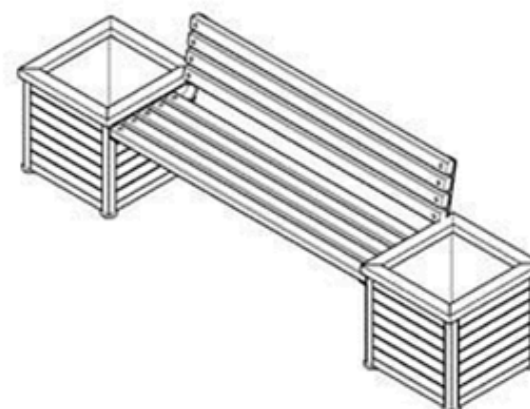

LEGS: SHEET IRON

RECYCLABILITY : %100 ECOLOGICAL

PAINT: STATIC POLYESTER OVEN

AREA OF USE : OUTDOOR

WOOD: THERMOWOOD YELLOW PINE

PROTECTION: MAINTENANCE-FREE

CODE: PWB- 241

LEGS: IRON SQUARE PROFILE