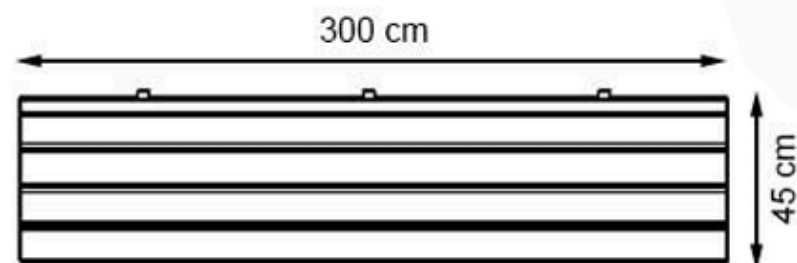

CODE: PWB-263

LEGS: SHEET IRON

RECYCLABILITY : %100 ECOLOGICAL

PAINT: STATIC POLYESTER OVEN

AREA OF USE : OUTDOOR

WOOD: THERMOWOOD YELLOW PINE

PROTECTION: MAINTENANCE-FREE

CODE: PWB-264