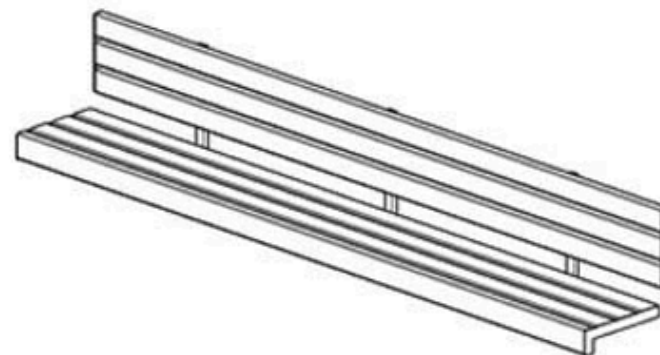

CODE: PWB-261

LEGS: SHEET IRON

PAINT: STATIC POLYESTER OVEN

WOOD: THERMOWOOD YELLOW PINE

RECYCLABILITY : %100 ECOLOGICAL

AREA OF USE : OUTDOOR

PROTECTION: MAINTENANCE-FREE