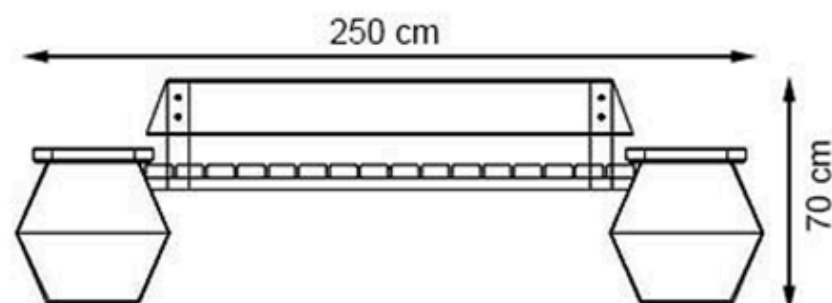

CODE: PWB-237

LEGS: SHEET IRON

RECYCLABILITY : %100 ECOLOGICAL

PAINT: STATIC POLYESTER OVEN

AREA OF USE : OUTDOOR

WOOD: THERMOWOOD YELLOW PINE

PROTECTION: MAINTENANCE-FREE