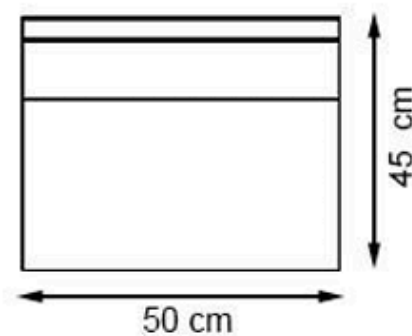

CODE: PWB-255

LEGS: PRECAST CONCRETE

RECYCLABILITY : %100 ECOLOGICAL

PAINT: NATURAL

AREA OF USE : OUTDOOR

WOOD: THERMOWOOD YELLOW PINE

PROTECTION: MAINTENANCE-FREE