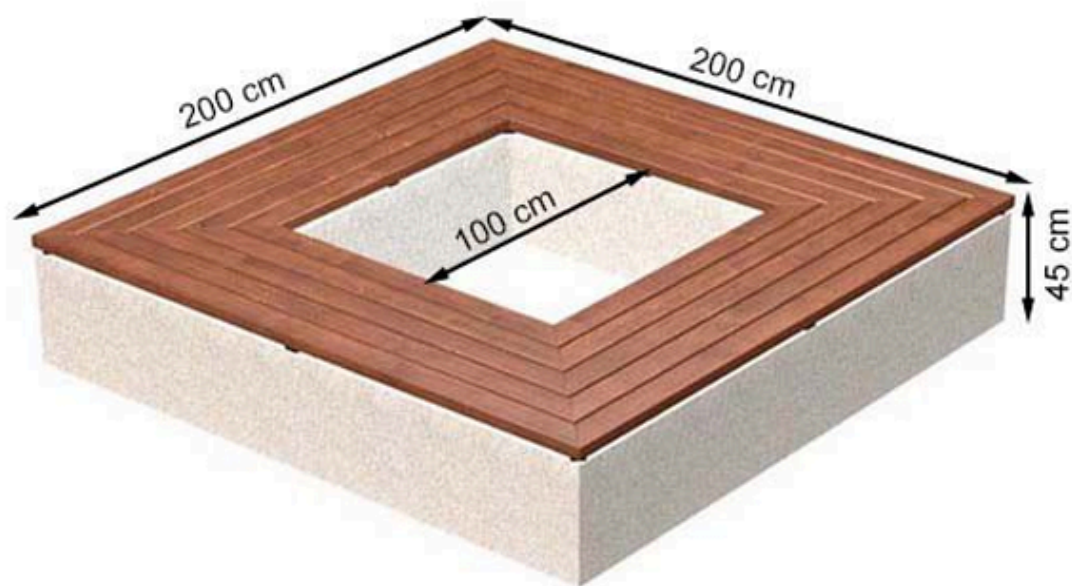

CODE: PWB-259

LEGS: PRECAST CONCRETE

RECYCLABILITY : %100 ECOLOGICAL

PAINT: NATURAL

AREA OF USE : OUTDOOR

WOOD: THERMOWOOD YELLOW PINE

PROTECTION: MAINTENANCE-FREE