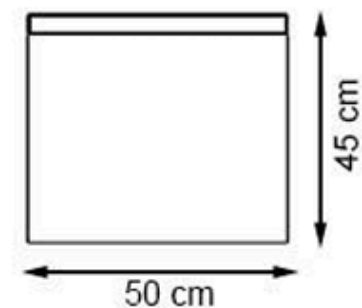

CODE: PWB-260

LEGS: PRECAST CONCRETE

RECYCLABILITY : %100 ECOLOGICAL

PAINT: NATURAL

AREA OF USE : OUTDOOR

WOOD: THERMOWOOD YELLOW PINE

PROTECTION: MAINTENANCE-FREE