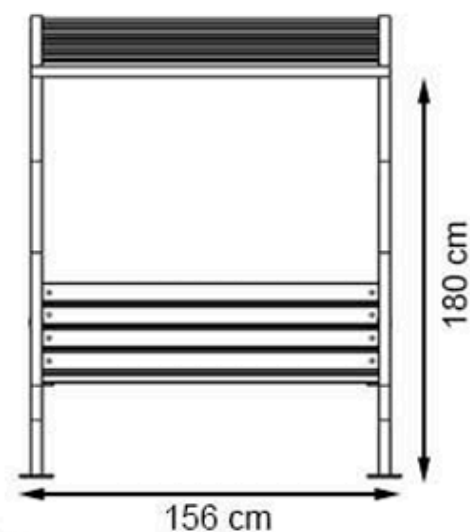

CODE: PWB-271

LEGS: IRON SQUARE PROFILE

RECYCLABILITY : %100 ECOLOGICAL

PAINT: STATIC POLYESTER OVEN

AREA OF USE : OUTDOOR

WOOD: THERMOWOOD YELLOW PINE

PROTECTION: MAINTENANCE-FREE

CODE: PWB-272