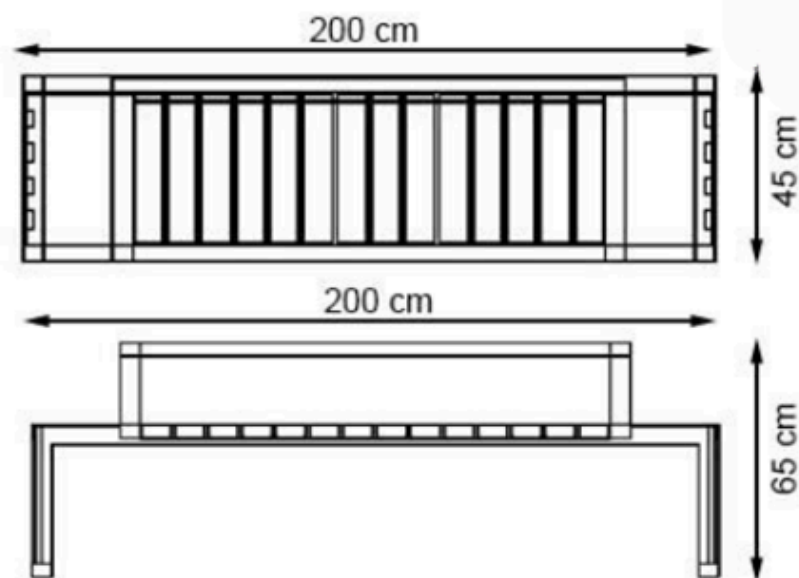

CODE: PWB-227

LEGS: IRON PROFILE

RECYCLABILITY : %100 ECOLOGICAL

PAINT: STATIC POLYESTER OVEN

AREA OF USE : OUTDOOR

WOOD: THERMOWOOD YELLOW PINE

PROTECTION: MAINTENANCE-FREE