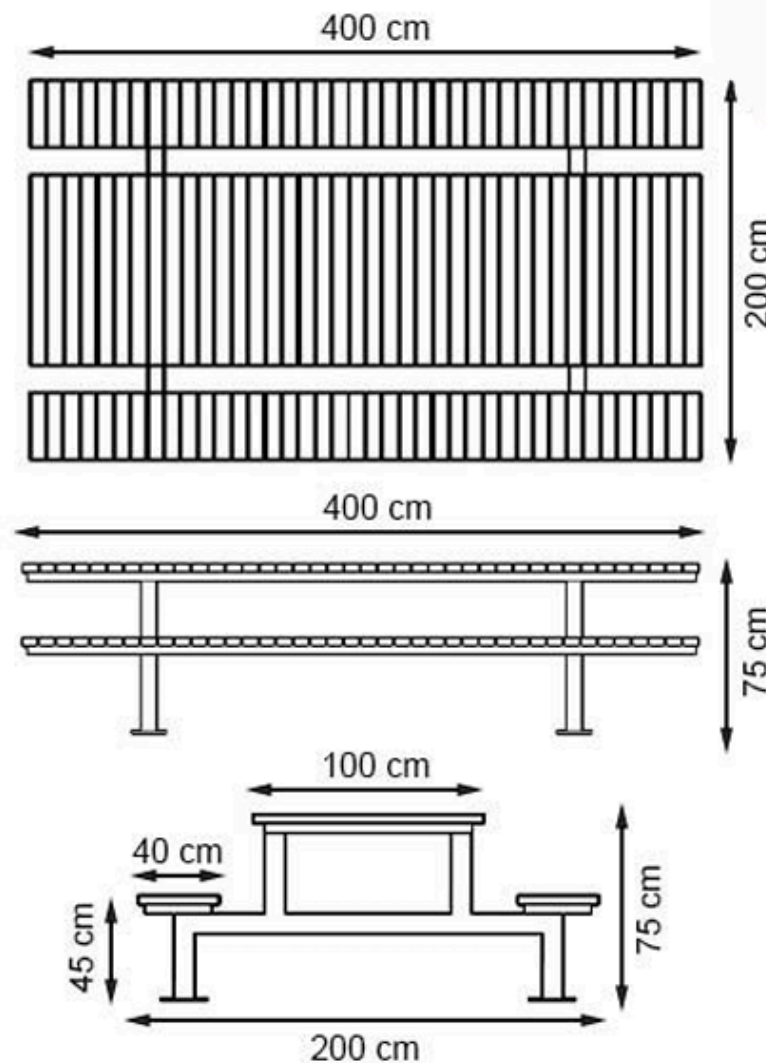

CODE: PWB-291