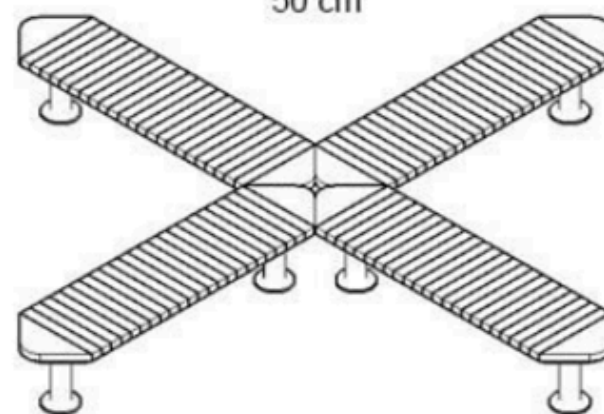

CODE: PWB-215

LEGS: IRON PIPE PROFILE

RECYCLABILITY : %100 ECOLOGICAL

PAINT: STATIC POLYESTER OVEN

AREA OF USE : OUTDOOR

WOOD: THERMOWOOD YELLOW PINE

PROTECTION: MAINTENANCE-FREE