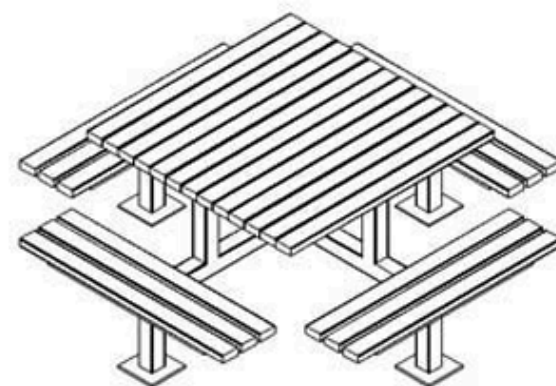

CODE: PWB-292

LEGS: IRON SQUARE PROFILE

RECYCLABILITY : %100 ECOLOGICAL

PAINT: STATIC POLYESTER OVEN

AREA OF USE : OUTDOOR

WOOD: THERMOWOOD YELLOW PINE

PROTECTION: MAINTENANCE-FREE