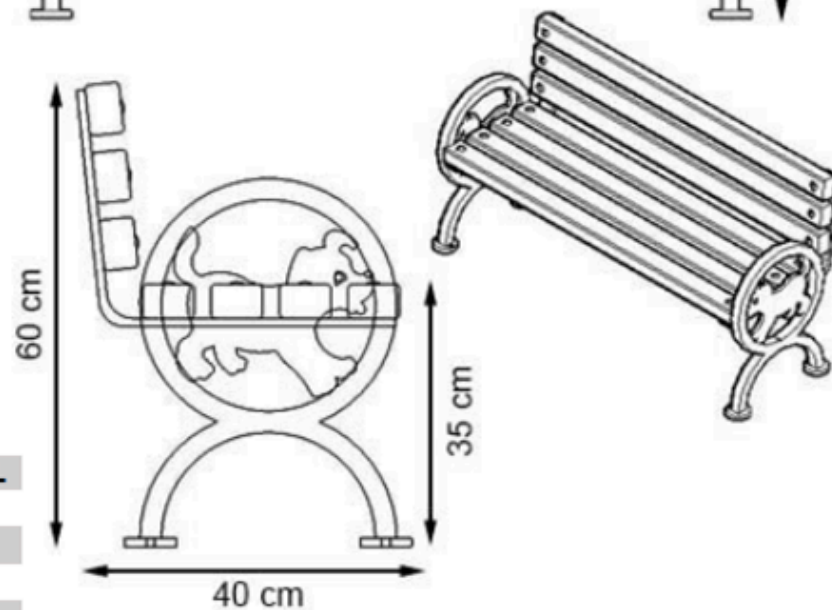

CODE: PWB-229

LEGS: ALUMINUM CASTING

RECYCLABILITY : %100 ECOLOGICAL

PAINT: STATIC POLYESTER OVEN

AREA OF USE : OUTDOOR

WOOD: THERMOWOOD YELLOW PINE

PROTECTION: MAINTENANCE-FREE