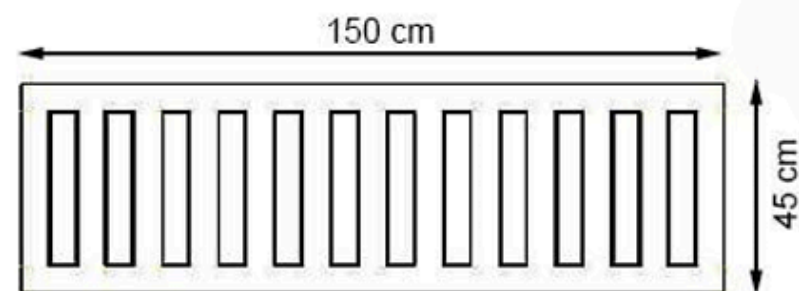

CODE: PWB-253

LEGS: PRECAST CONCRETE

RECYCLABILITY : %100 ECOLOGICAL

PAINT: NATURAL

AREA OF USE : OUTDOOR

WOOD: THERMOWOOD YELLOW PINE

PROTECTION: MAINTENANCE-FREE