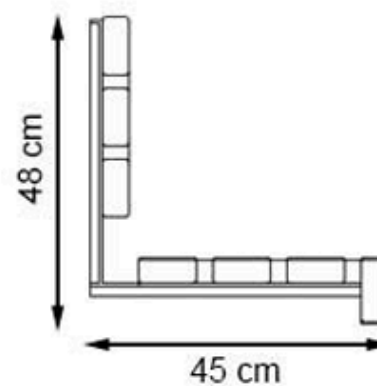

CODE: PWB-261

LEGS: SHEET IRON

PAINT: STATIC POLYESTER OVEN

WOOD: THERMOWOOD YELLOW PINE

RECYCLABILITY : %100 ECOLOGICAL

AREA OF USE : OUTDOOR

PROTECTION: MAINTENANCE-FREE