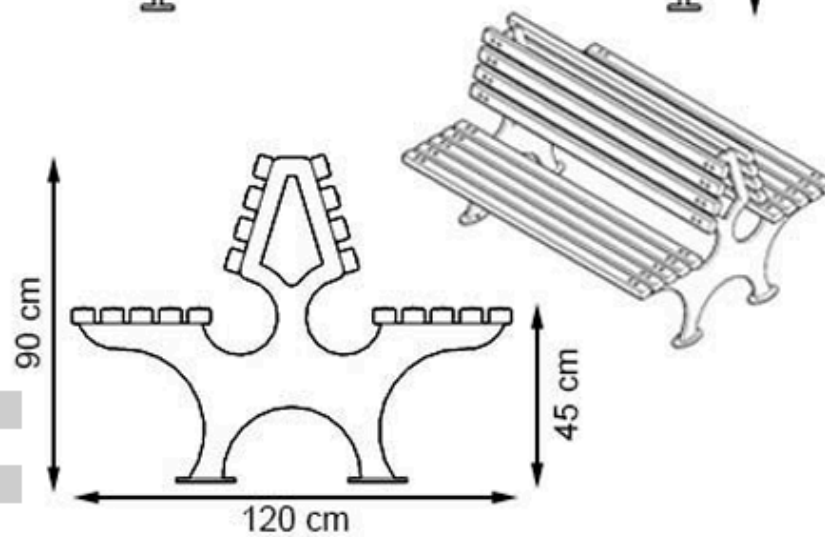

LEGS: SHEET IRON

RECYCLABILITY : %100 ECOLOGICAL

PAINT: STATIC POLYESTER OVEN

AREA OF USE : OUTDOOR

WOOD: THERMOWOOD YELLOW PINE

PROTECTION: MAINTENANCE-FREE

CODE: PWB-265

LEGS: ALUMINUM CASTING