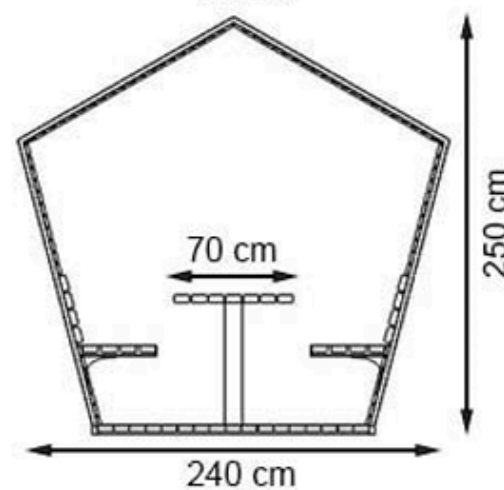

PAINT: STATIC POLYESTER OVEN

WOOD: THERMOWOOD YELLOW PINE

RECYCLABILITY : %100 ECOLOGICAL

AREA OF USE : OUTDOOR

PROTECTION: MAINTENANCE-FREE

CODE: PWB-298

LEGS: IRON SQUARE PROFILE

RECYCLABILITY : %100 ECOLOGICAL