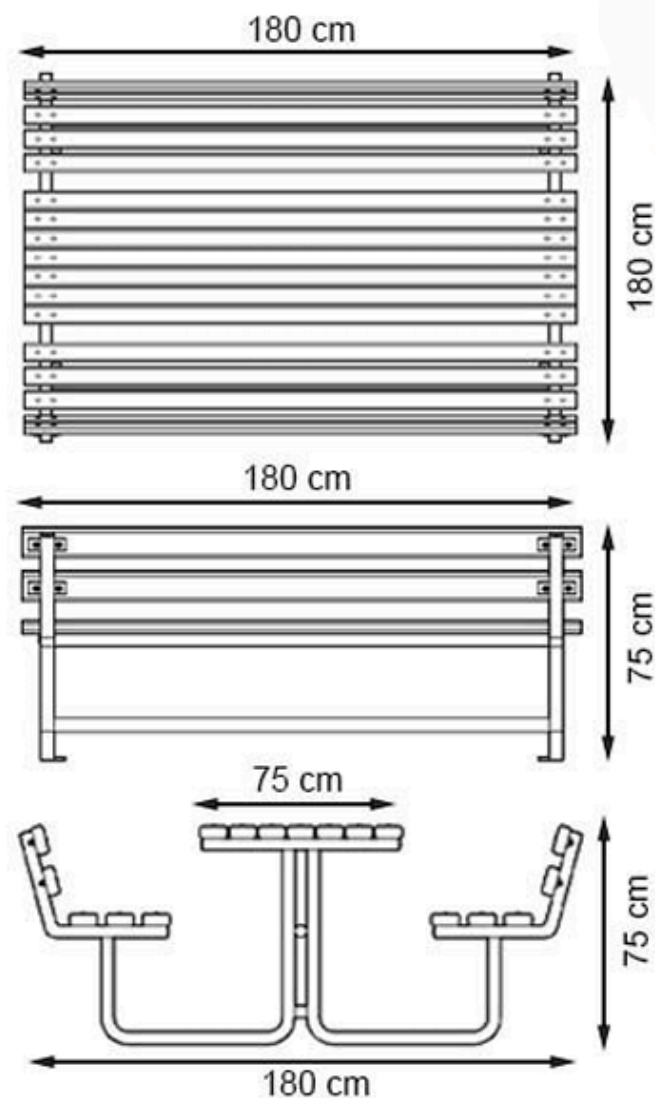

CODE: PWB-279

LEGS: IRON PIPE PROFILE

RECYCLABILITY : %100 ECOLOGICAL

PAINT: STATIC POLYESTER OVEN

AREA OF USE : OUTDOOR

WOOD: THERMOWOOD YELLOW PINE

PROTECTION: MAINTENANCE-FREE

CODE: PWB-280