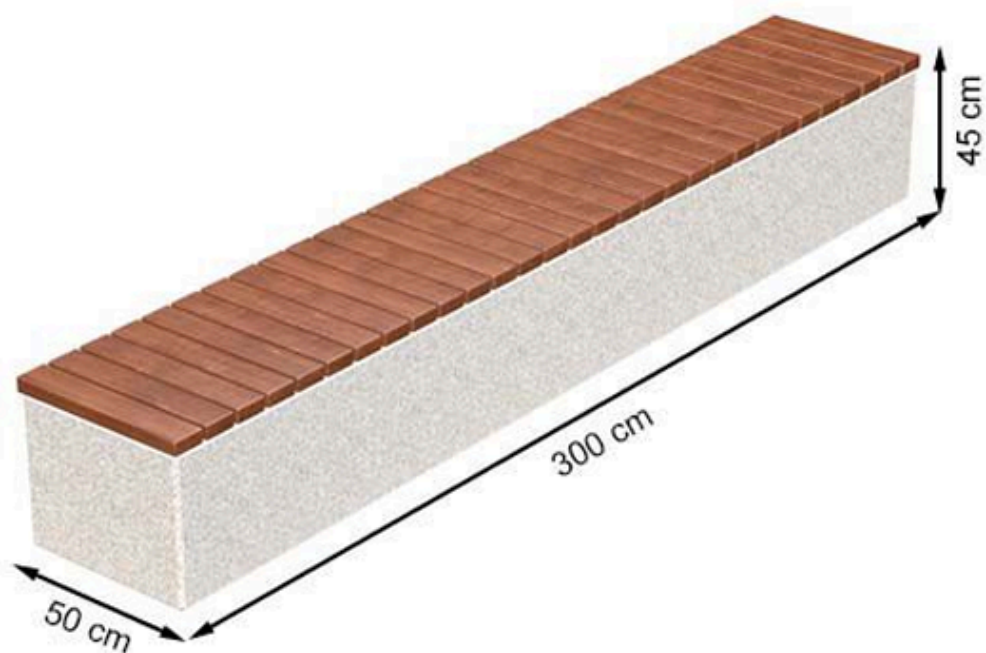

CODE: PWB-260

LEGS: PRECAST CONCRETE

RECYCLABILITY : %100 ECOLOGICAL

PAINT: NATURAL

AREA OF USE : OUTDOOR

WOOD: THERMOWOOD YELLOW PINE

PROTECTION: MAINTENANCE-FREE