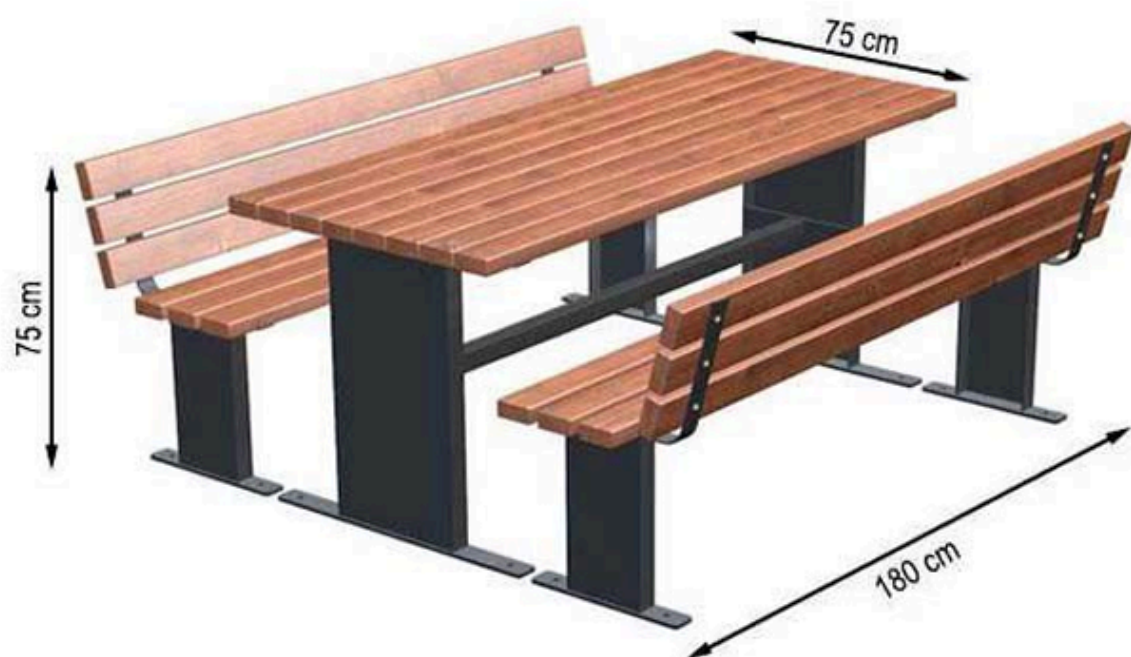

CODE: PWB-285

LEGS: SHEET IRON

RECYCLABILITY : %100 ECOLOGICAL

PAINT: STATIC POLYESTER OVEN

AREA OF USE : OUTDOOR

WOOD: THERMOWOOD YELLOW PINE

PROTECTION: MAINTENANCE-FREE