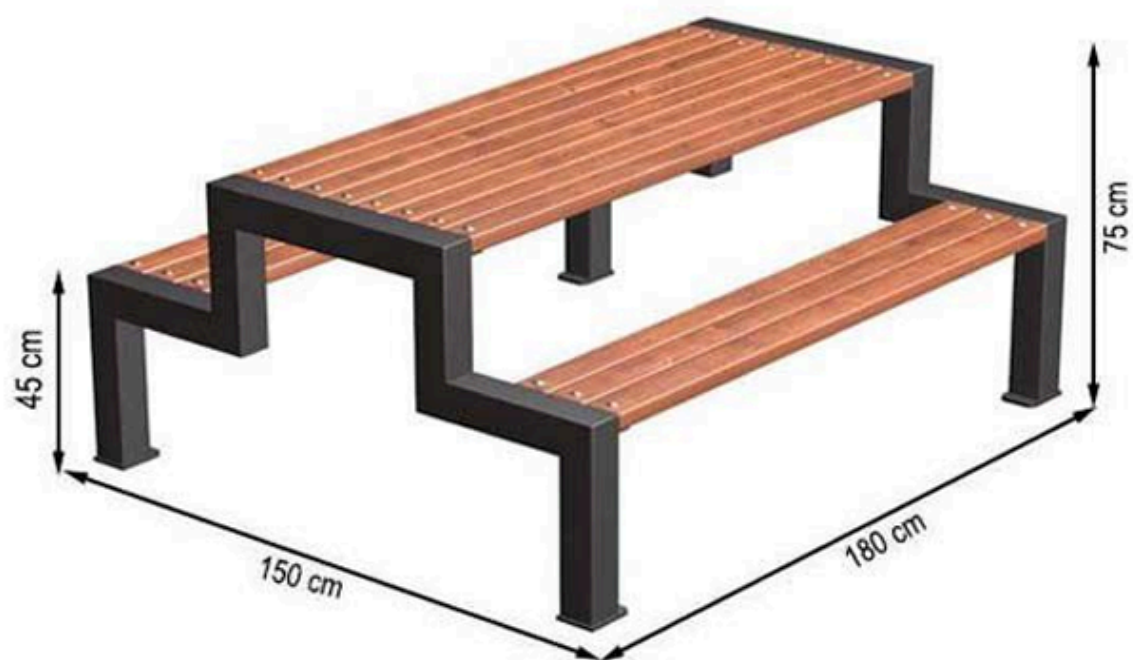

RECYCLABILITY : %100 ECOLOGICAL

PAINT: STATIC POLYESTER OVEN

AREA OF USE : OUTDOOR

WOOD: THERMOWOOD YELLOW PINE

PROTECTION: MAINTENANCE-FREE

CODE: PWB-274

LEGS: IRON SQUARE PROFILE

RECYCLABILITY : %100 ECOLOGICAL