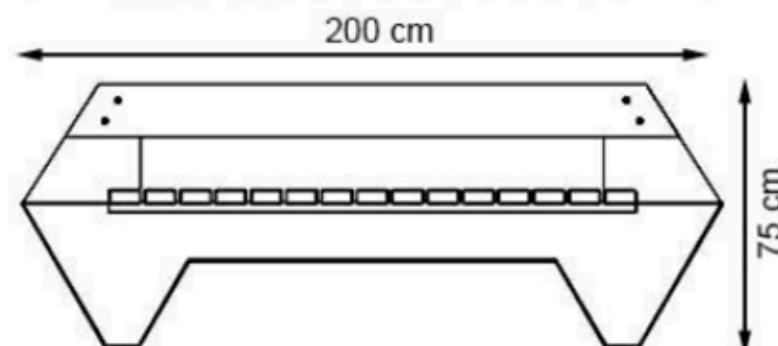

CODE: PWB-228

LEGS: SHEET METAL

RECYCLABILITY : %100 ECOLOGICAL

PAINT: STATIC POLYESTER OVEN

AREA OF USE : OUTDOOR

WOOD: THERMOWOOD YELLOW PINE

PROTECTION: MAINTENANCE-FREE