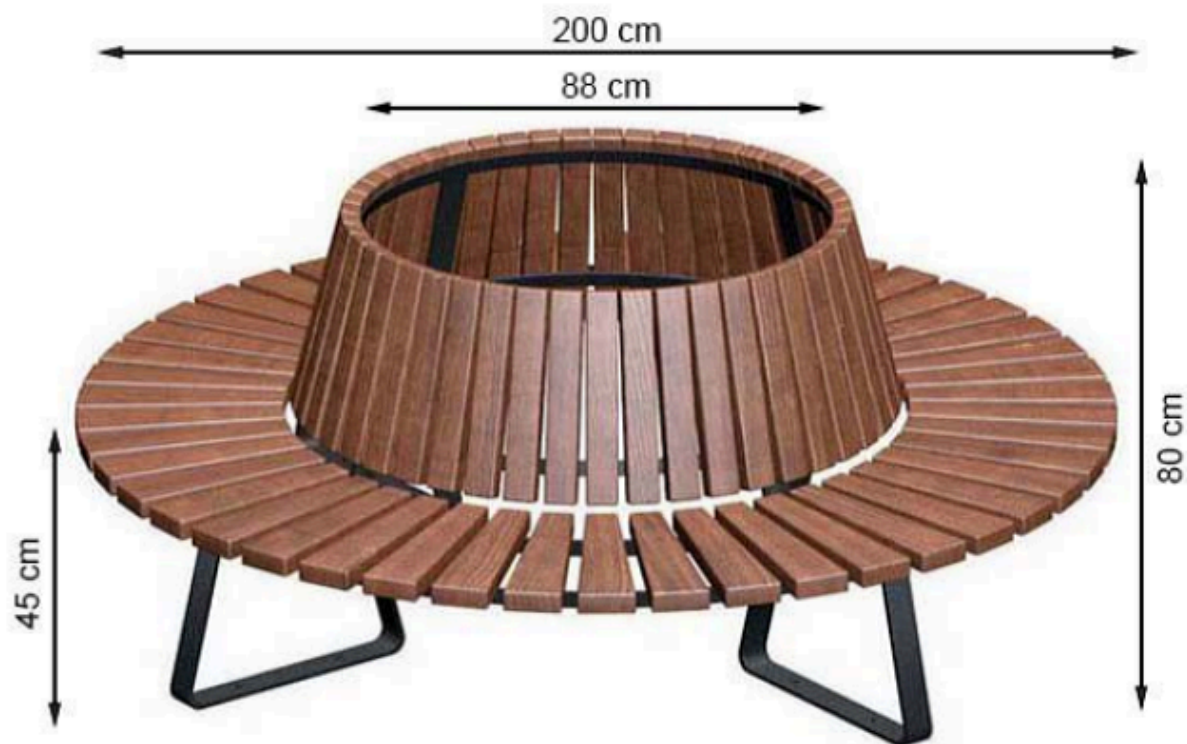

CODE: PWB-205

LEGS: SHEET METAL

RECYCLABILITY : %100 ECOLOGICAL

PAINT: STATIC POLYESTER OVEN

AREA OF USE : OUTDOOR

WOOD: THERMOWOOD YELLOW PINE

PROTECTION: MAINTENANCE-FREE