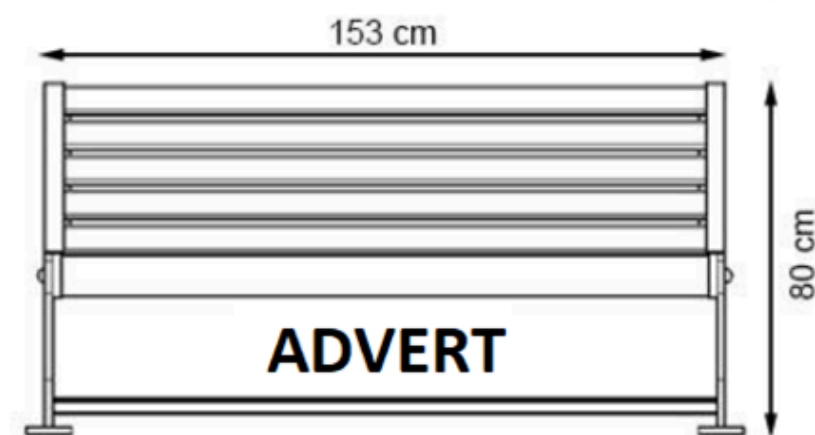

LEGS: ALUMINUM CASTING

RECYCLABILITY : %100 ECOLOGICAL

PAINT: STATIC POLYESTER OVEN

AREA OF USE : OUTDOOR

WOOD: THERMOWOOD YELLOW PINE

PROTECTION: MAINTENANCE-FREE

CODE: PWB-233

LEGS: ALUMINUM CASTING