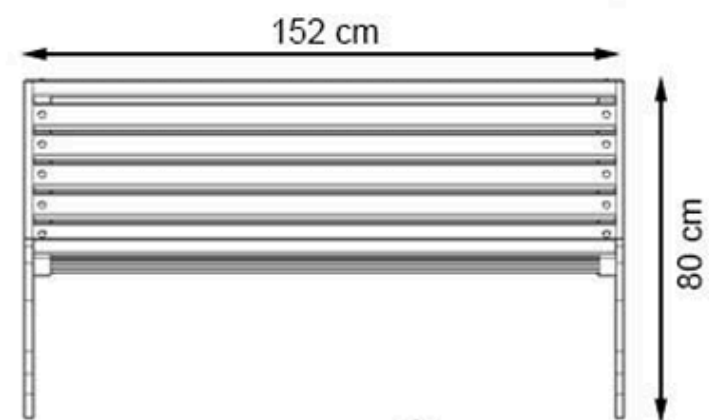

CODE: PWB-268

LEGS: ALUMINUM CASTING

RECYCLABILITY : %100 ECOLOGICAL

PAINT: STATIC POLYESTER OVEN

AREA OF USE : OUTDOOR

WOOD: THERMOWOOD YELLOW PINE

PROTECTION: MAINTENANCE-FREE