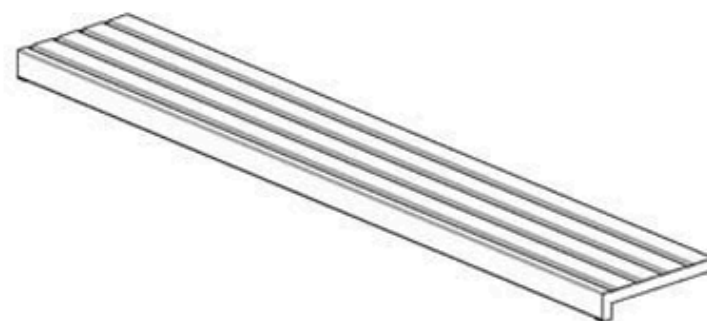

CODE: PWB-262

LEGS: SHEET IRON

RECYCLABILITY : %100 ECOLOGICAL

PAINT: STATIC POLYESTER OVEN

AREA OF USE : OUTDOOR

WOOD: THERMOWOOD YELLOW PINE

PROTECTION: MAINTENANCE-FREE