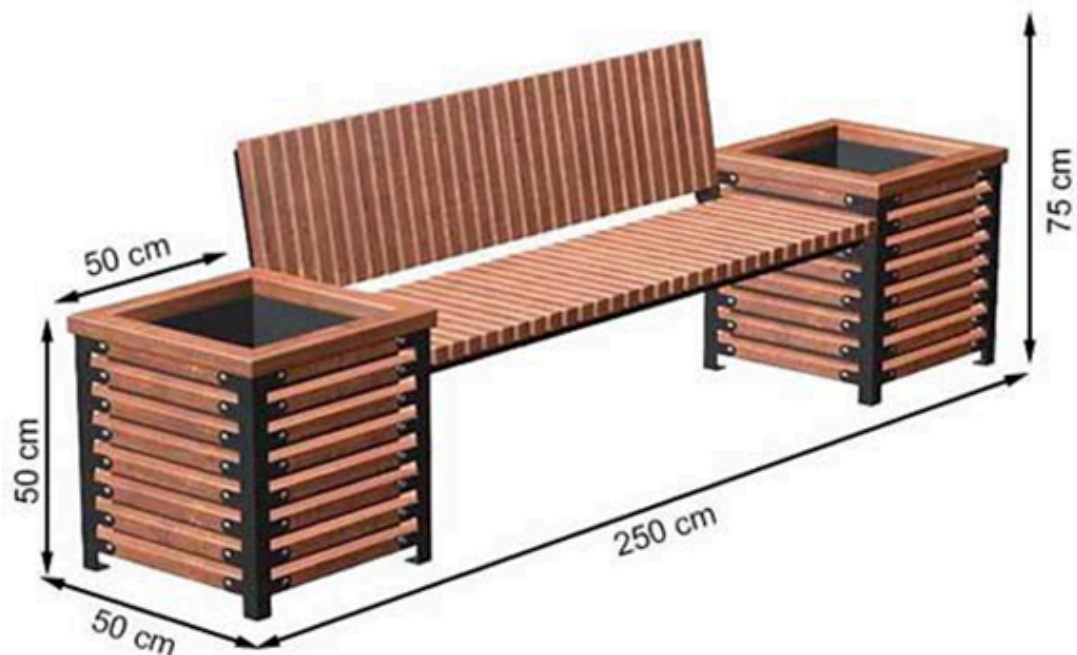

CODE: PWB-244

LEGS: IRONWORK

RECYCLABILITY : %100 ECOLOGICAL

PAINT: STATIC POLYESTER OVEN

AREA OF USE : OUTDOOR

WOOD: THERMOWOOD YELLOW PINE

PROTECTION: MAINTENANCE-FREE