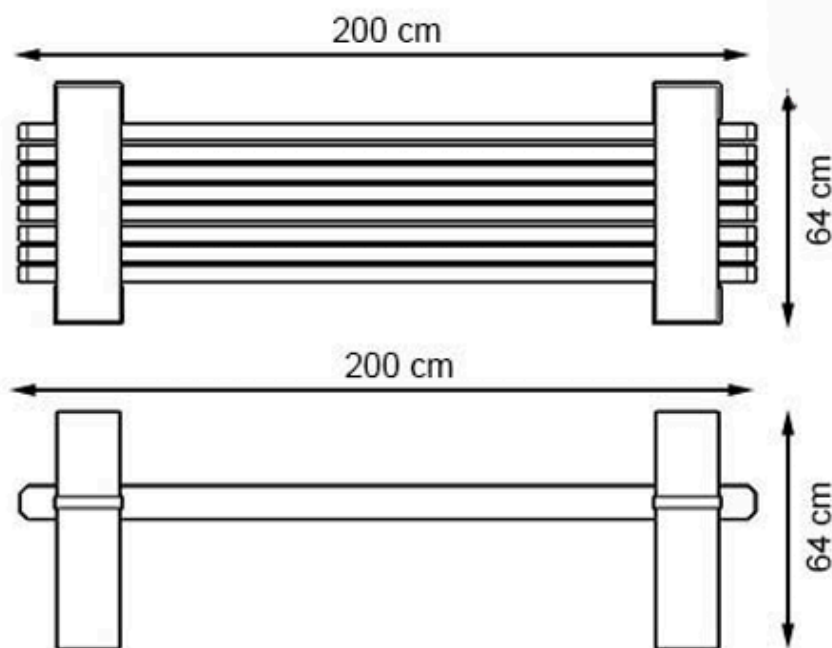

CODE: PWB-251

LEGS: MOSAIC CONCRETE

RECYCLABILITY : %100 ECOLOGICAL

PAINT: NATURAL

AREA OF USE : OUTDOOR

WOOD: THERMOWOOD YELLOW PINE

PROTECTION: MAINTENANCE-FREE