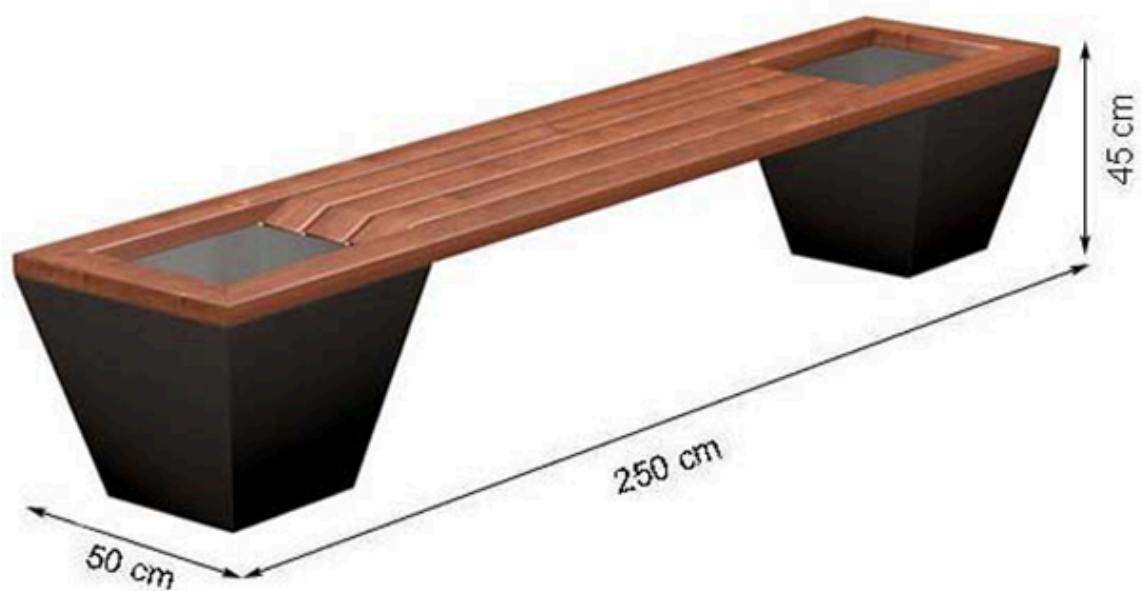

CODE: PWB-239

LEGS: SHEET IRON

RECYCLABILITY : %100 ECOLOGICAL

PAINT: STATIC POLYESTER OVEN

AREA OF USE : OUTDOOR

WOOD: THERMOWOOD YELLOW PINE

PROTECTION: MAINTENANCE-FREE