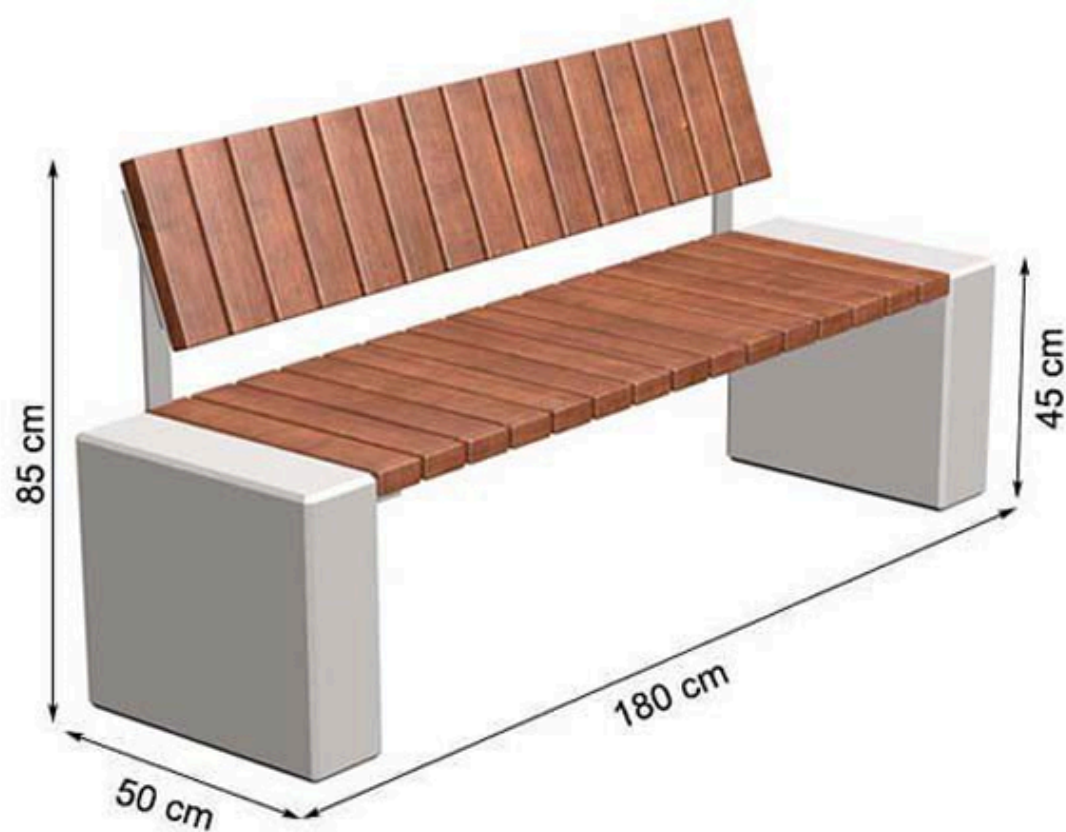

LEGS: PRECAST CONCRETE

RECYCLABILITY : %100 ECOLOGICAL

PAINT: NATURAL

AREA OF USE : OUTDOOR

WOOD: THERMOWOOD YELLOW PINE

PROTECTION: MAINTENANCE-FREE

CODE: PWB-249

LEGS: PRECAST CONCRETE