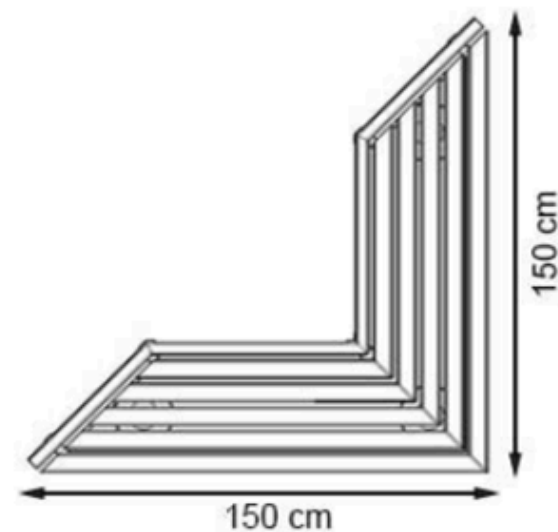

CODE: PWB-212

LEGS: IRON PIPE PROFILE

RECYCLABILITY : %100 ECOLOGICAL

PAINT: STATIC POLYESTER OVEN

AREA OF USE : OUTDOOR

WOOD: THERMOWOOD YELLOW PINE

PROTECTION: MAINTENANCE-FREE