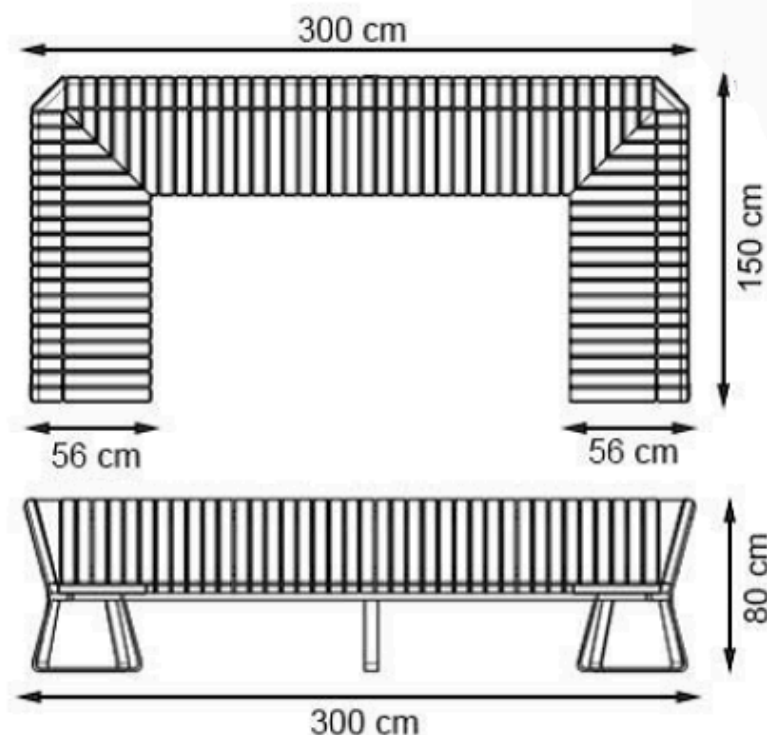

LEGS: SHEET METAL

RECYCLABILITY : %100 ECOLOGICAL

PAINT: STATIC POLYESTER OVEN

AREA OF USE : OUTDOOR

WOOD: THERMOWOOD YELLOW PINE

PROTECTION: MAINTENANCE-FREE

CODE: PWB-204

- LEGS: SHEET METAL
- PAINT: STATIC POLYESTER OVEN
- WOOD: THERMOWOOD YELLOW PINE