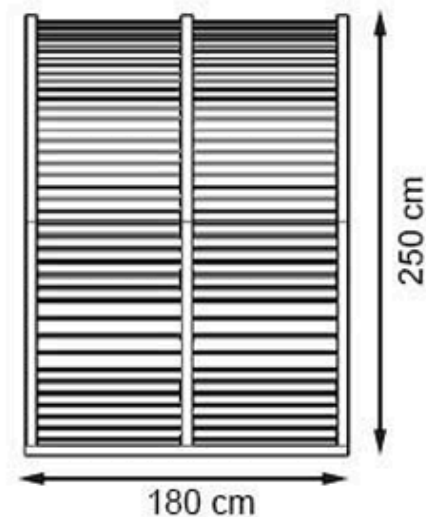

CODE: PWB-299

LEGS: IRON SQUARE PROFILE

RECYCLABILITY : %100 ECOLOGICAL

PAINT: STATIC POLYESTER OVEN

AREA OF USE : OUTDOOR

WOOD: THERMOWOOD YELLOW PINE

PROTECTION: MAINTENANCE-FREE