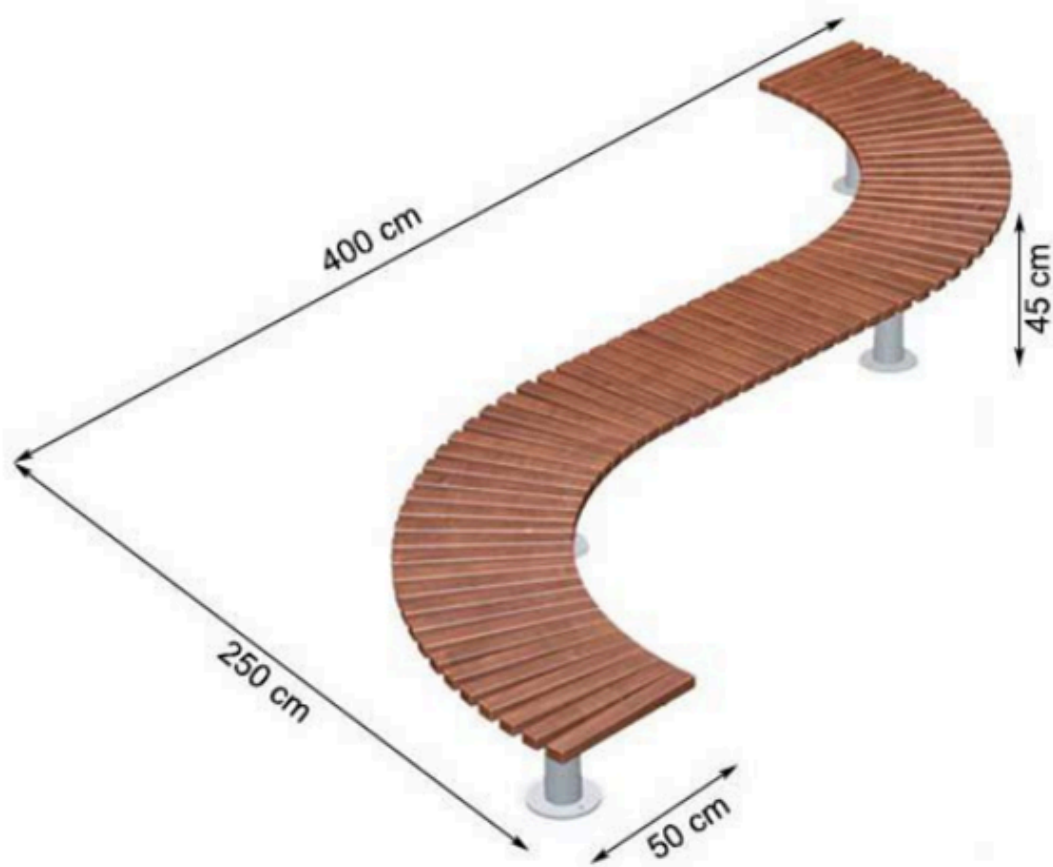

CODE: PWB-211

LEGS: IRON PIPE PROFILE

RECYCLABILITY : %100 ECOLOGICAL

PAINT: STATIC POLYESTER OVEN

AREA OF USE : OUTDOOR

WOOD: THERMOWOOD YELLOW PINE

PROTECTION: MAINTENANCE-FREE