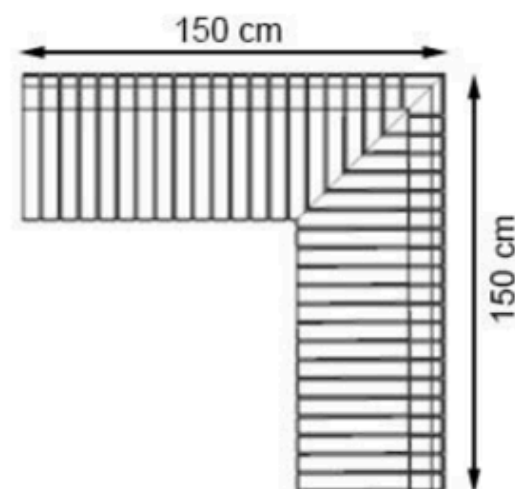

CODE: PWB-223

LEGS: SHEET METAL

RECYCLABILITY : %100 ECOLOGICAL

PAINT: STATIC POLYESTER OVEN

AREA OF USE : OUTDOOR

WOOD: THERMOWOOD YELLOW PINE

PROTECTION: MAINTENANCE-FREE