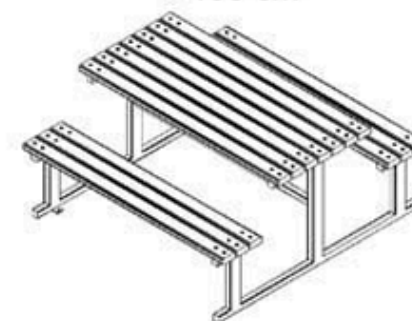

CODE: PWB-278

LEGS: IRON PROFILE

RECYCLABILITY : %100 ECOLOGICAL

PAINT: STATIC POLYESTER OVEN

AREA OF USE : OUTDOOR

WOOD: THERMOWOOD YELLOW PINE

PROTECTION: MAINTENANCE-FREE