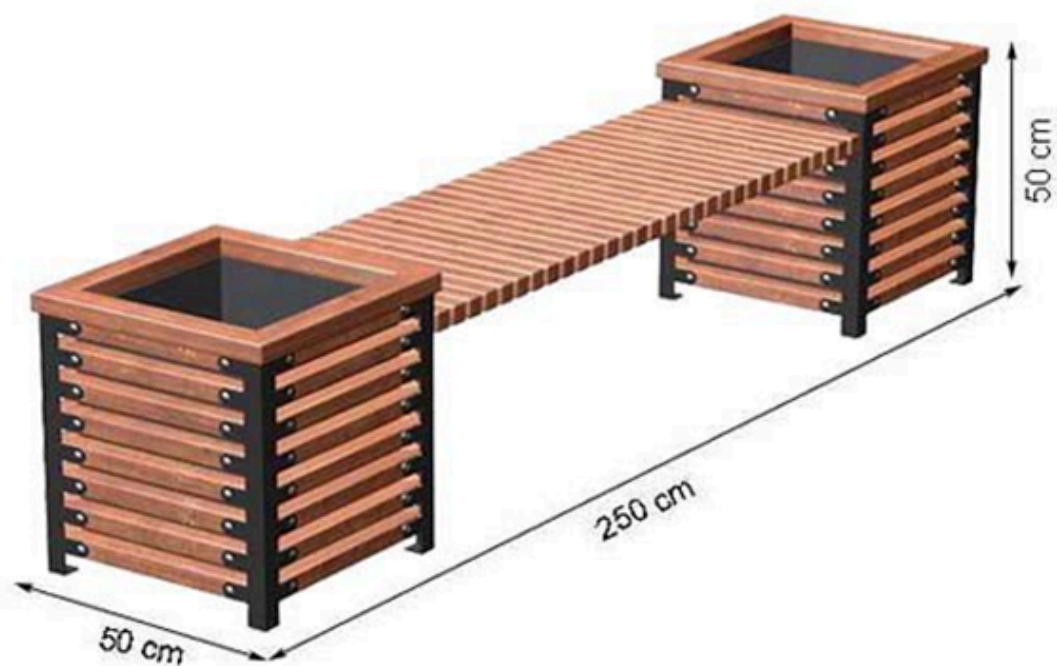

CODE: PWB-243

LEGS: IRONWORK

PAINT: STATIC POLYESTER OVEN

WOOD: THERMOWOOD YELLOW PINE

RECYCLABILITY : %100 ECOLOGICAL

AREA OF USE : OUTDOOR

PROTECTION: MAINTENANCE-FREE