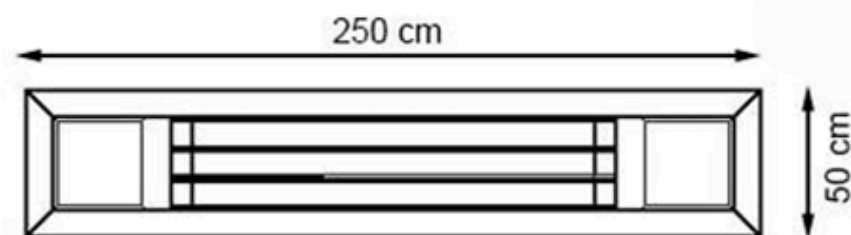

CODE: PWB-239

LEGS: SHEET IRON

RECYCLABILITY : %100 ECOLOGICAL

PAINT: STATIC POLYESTER OVEN

AREA OF USE : OUTDOOR

WOOD: THERMOWOOD YELLOW PINE

PROTECTION: MAINTENANCE-FREE