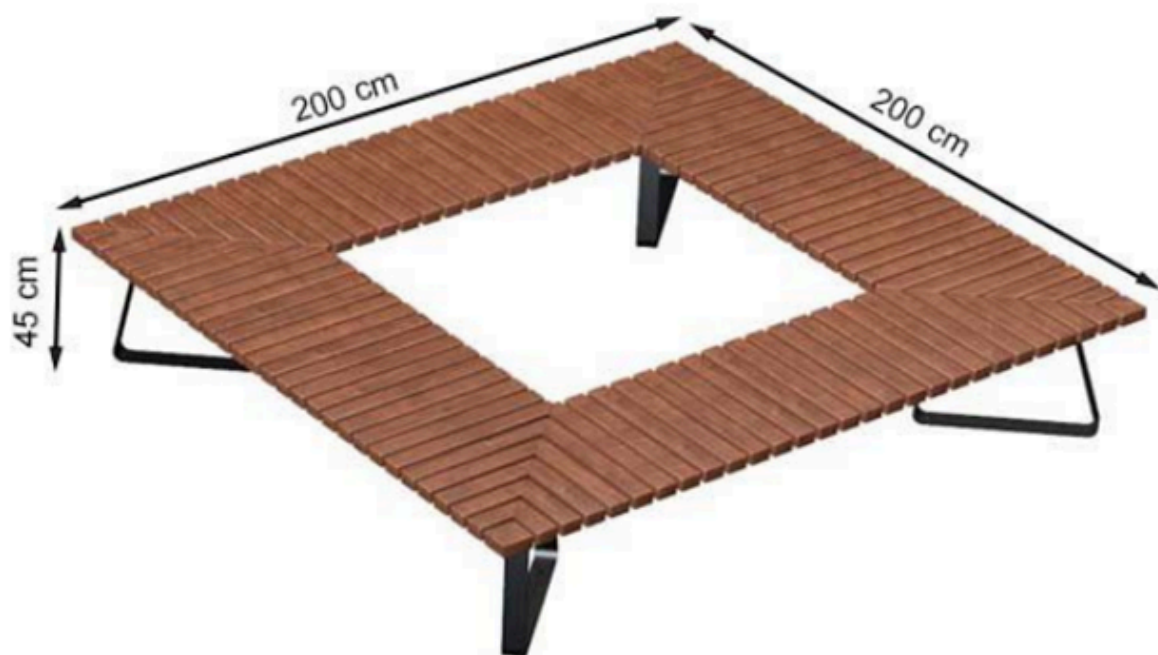

CODE: PWB-207

LEGS: SHEET METAL

RECYCLABILITY : %100 ECOLOGICAL

PAINT: STATIC POLYESTER OVEN

AREA OF USE : OUTDOOR

WOOD: THERMOWOOD YELLOW PINE

PROTECTION: MAINTENANCE-FREE