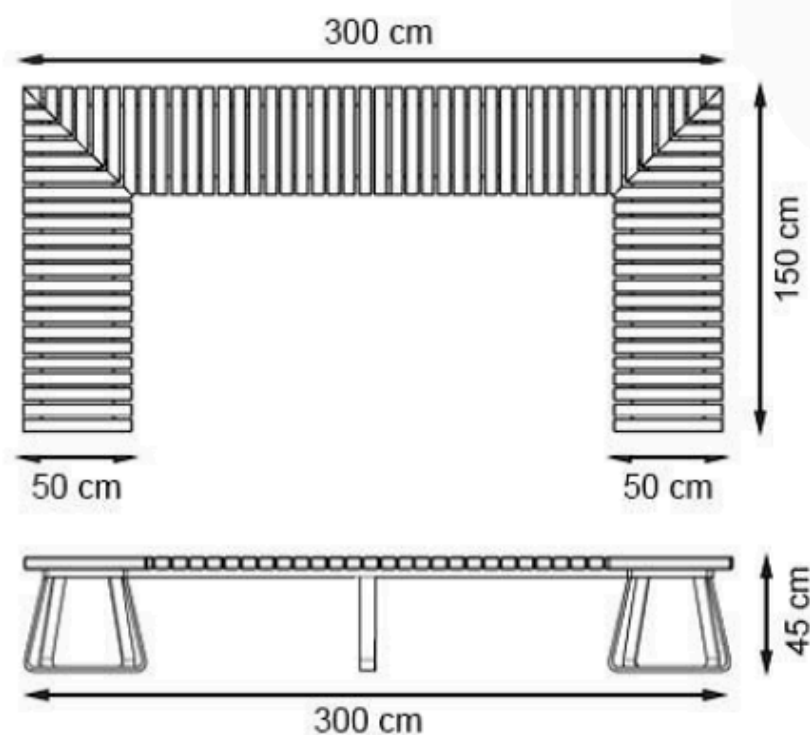

CODE: PWB-202

LEGS: SHEET METAL

RECYCLABILITY : %100 ECOLOGICAL

PAINT: STATIC POLYESTER OVEN

AREA OF USE : OUTDOOR

WOOD: THERMOWOOD YELLOW PINE

PROTECTION: MAINTENANCE-FREE

CODE: PWB-203