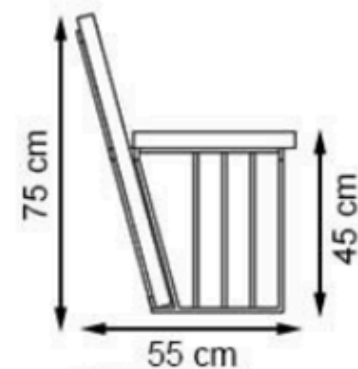

LEGS: SHEET METAL

RECYCLABILITY : %100 ECOLOGICAL

PAINT: STATIC POLYESTER OVEN

AREA OF USE : OUTDOOR

WOOD: THERMOWOOD YELLOW PINE

PROTECTION: MAINTENANCE-FREE

CODE: PWB-217

LEGS: SHEET METAL