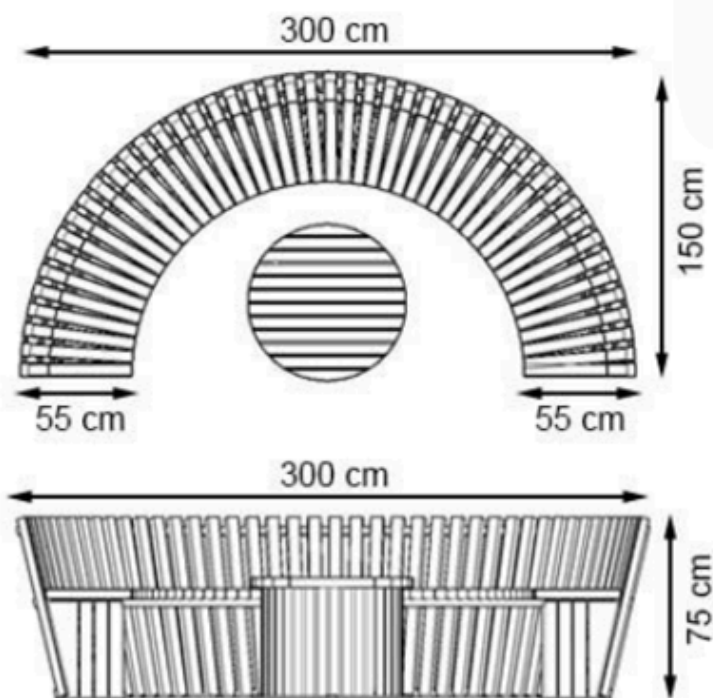

RECYCLABILITY : %100 ECOLOGICAL

PAINT: STATIC POLYESTER OVEN

AREA OF USE : OUTDOOR

WOOD: THERMOWOOD YELLOW PINE

PROTECTION: MAINTENANCE-FREE

CODE: PWB-218

LEGS: SHEET METAL

RECYCLABILITY : %100 ECOLOGICAL