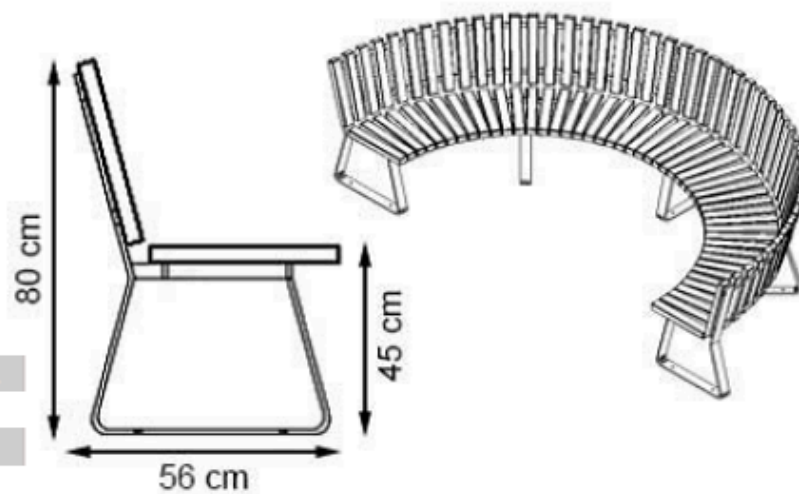

CODE: PWB-201

LEGS: SHEET METAL

RECYCLABILITY : %100 ECOLOGICAL

PAINT: STATIC POLYESTER OVEN

AREA OF USE : OUTDOOR

WOOD: THERMOWOOD YELLOW PINE

PROTECTION: MAINTENANCE-FREE