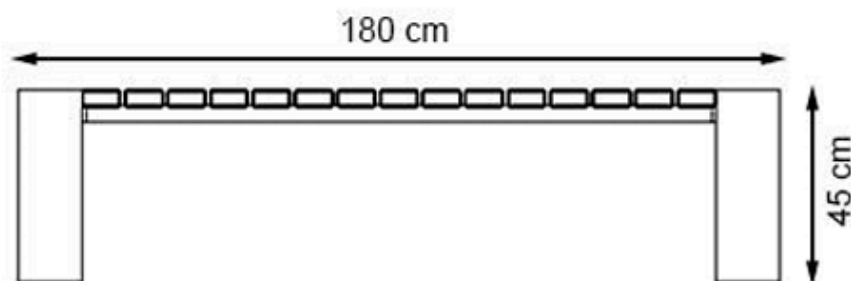

RECYCLABILITY : %100 ECOLOGICAL

PAINT: NATURAL

AREA OF USE : OUTDOOR

WOOD: THERMOWOOD YELLOW PINE

PROTECTION: MAINTENANCE-FREE

CODE: PWB-250

LEGS: PRECAST CONCRETE

PAINT: NATURAL