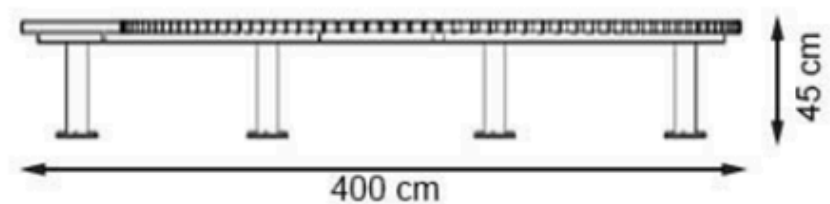

CODE: PWB-211

LEGS: IRON PIPE PROFILE

RECYCLABILITY : %100 ECOLOGICAL

PAINT: STATIC POLYESTER OVEN

AREA OF USE : OUTDOOR

WOOD: THERMOWOOD YELLOW PINE

PROTECTION: MAINTENANCE-FREE