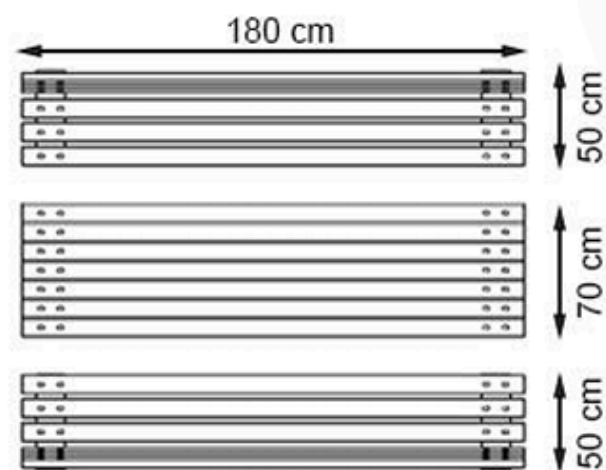

LEGS: IRON PIPE PROFILE

RECYCLABILITY : %100 ECOLOGICAL

PAINT: STATIC POLYESTER OVEN

AREA OF USE : OUTDOOR

WOOD: THERMOWOOD YELLOW PINE

PROTECTION: MAINTENANCE-FREE

CODE: PWB-281

LEGS: SHEET IRON