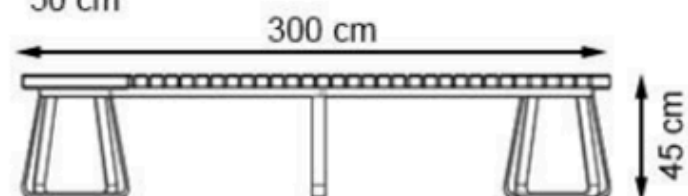

CODE: PWB-215

LEGS: IRON PIPE PROFILE

RECYCLABILITY : %100 ECOLOGICAL

PAINT: STATIC POLYESTER OVEN

AREA OF USE : OUTDOOR

WOOD: THERMOWOOD YELLOW PINE

PROTECTION: MAINTENANCE-FREE

CODE: PWB-216