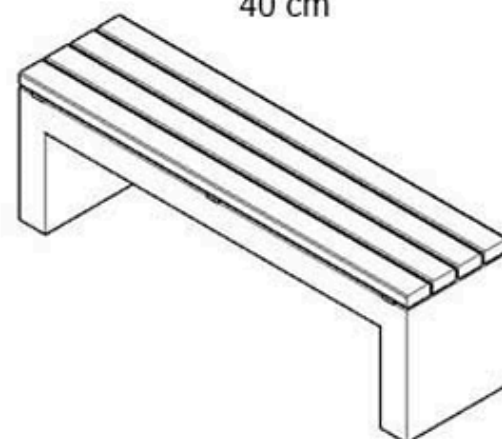

CODE: PWB-254

LEGS: PRECAST CONCRETE

PAINT: NATURAL

WOOD: THERMOWOOD YELLOW PINE

RECYCLABILITY : %100 ECOLOGICAL

AREA OF USE : OUTDOOR

PROTECTION: MAINTENANCE-FREE