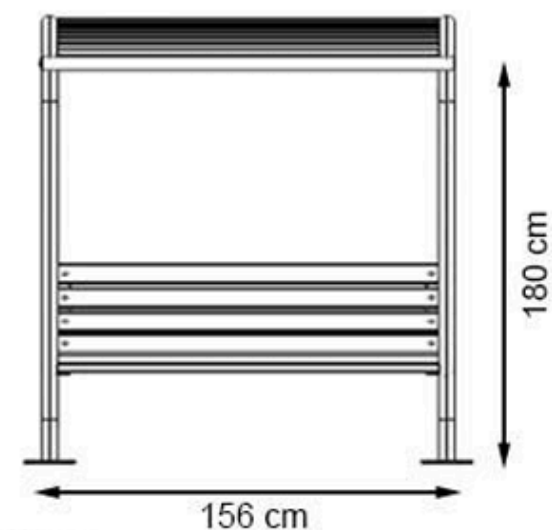

CODE: PWB-269

LEGS: IRON PIPE PROFILE

RECYCLABILITY : %100 ECOLOGICAL

PAINT: STATIC POLYESTER OVEN

AREA OF USE : OUTDOOR

WOOD: THERMOWOOD YELLOW PINE

PROTECTION: MAINTENANCE-FREE