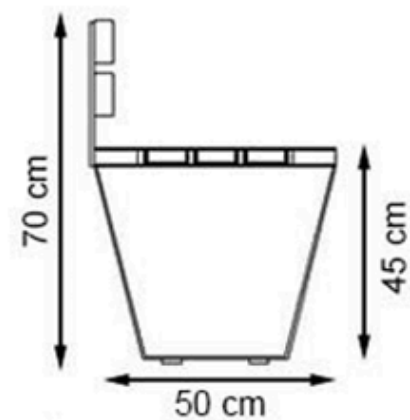

CODE: PWB-239

LEGS: SHEET IRON

RECYCLABILITY : %100 ECOLOGICAL

PAINT: STATIC POLYESTER OVEN

AREA OF USE : OUTDOOR

WOOD: THERMOWOOD YELLOW PINE

PROTECTION: MAINTENANCE-FREE

CODE: PWB-240