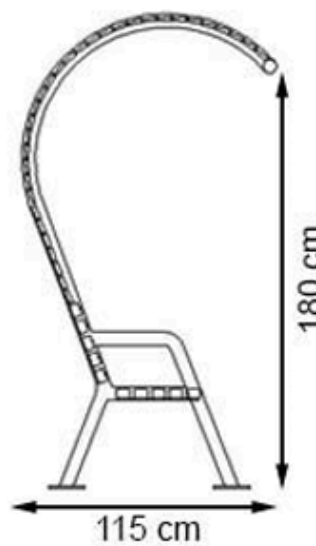

CODE: PWB-270

LEGS: IRON PIPE PROFILE

RECYCLABILITY : %100 ECOLOGICAL

PAINT: STATIC POLYESTER OVEN

AREA OF USE : OUTDOOR

WOOD: THERMOWOOD YELLOW PINE

PROTECTION: MAINTENANCE-FREE