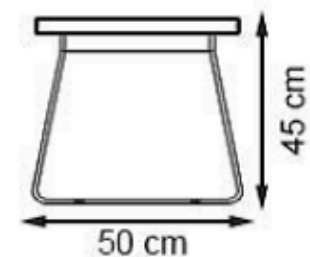

CODE: PWB-202

LEGS: SHEET METAL

RECYCLABILITY : %100 ECOLOGICAL

PAINT: STATIC POLYESTER OVEN

AREA OF USE : OUTDOOR

WOOD: THERMOWOOD YELLOW PINE

PROTECTION: MAINTENANCE-FREE

CODE: PWB-203