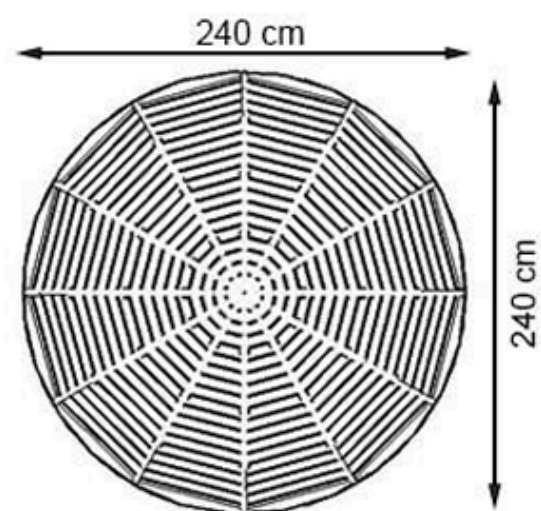

CODE: PWB-300

LEGS: IRON SQUARE PROFILE

RECYCLABILITY : %100 ECOLOGICAL

PAINT: STATIC POLYESTER OVEN

AREA OF USE : OUTDOOR

WOOD: THERMOWOOD YELLOW PINE

PROTECTION: MAINTENANCE-FREE