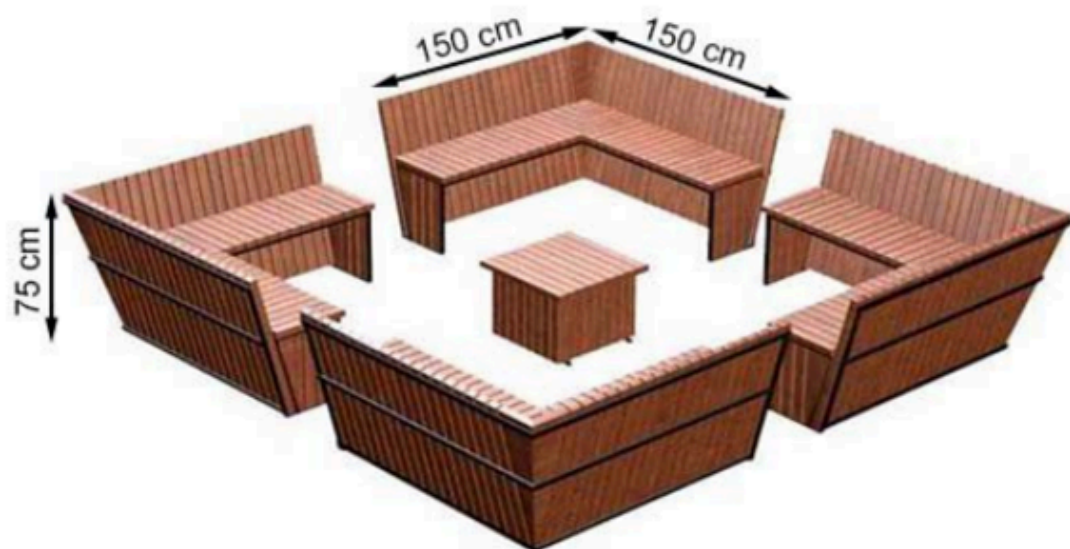

CODE: PWB-223

LEGS: SHEET METAL

RECYCLABILITY : %100 ECOLOGICAL

PAINT: STATIC POLYESTER OVEN

AREA OF USE : OUTDOOR

WOOD: THERMOWOOD YELLOW PINE

PROTECTION: MAINTENANCE-FREE