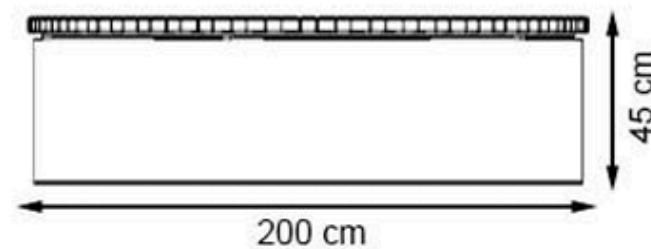

RECYCLABILITY : %100 ECOLOGICAL

PAINT: NATURAL

AREA OF USE : OUTDOOR

WOOD: THERMOWOOD YELLOW PINE

PROTECTION: MAINTENANCE-FREE

CODE: PWB-258

LEGS: PRECAST CONCRETE

RECYCLABILITY : %100 ECOLOGICAL