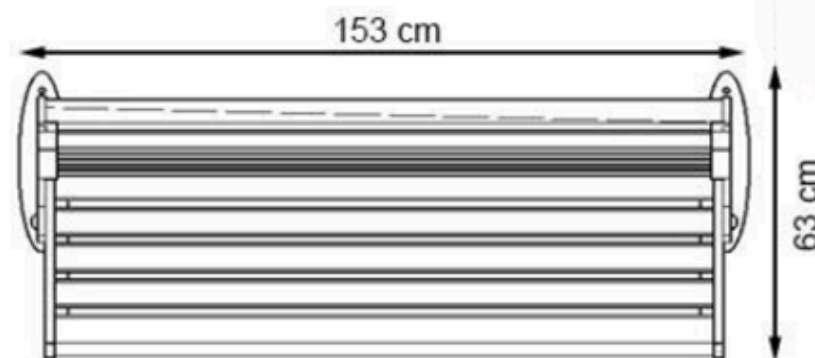

LEGS: ALUMINUM CASTING

RECYCLABILITY : %100 ECOLOGICAL

PAINT: STATIC POLYESTER OVEN

AREA OF USE : OUTDOOR

WOOD: THERMOWOOD YELLOW PINE

PROTECTION: MAINTENANCE-FREE

CODE: PWB-233

LEGS: ALUMINUM CASTING