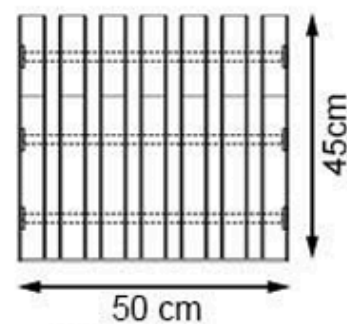

CODE: PWB-255

LEGS: PRECAST CONCRETE

RECYCLABILITY : %100 ECOLOGICAL

PAINT: NATURAL

AREA OF USE : OUTDOOR

WOOD: THERMOWOOD YELLOW PINE

PROTECTION: MAINTENANCE-FREE

CODE: PWB-256