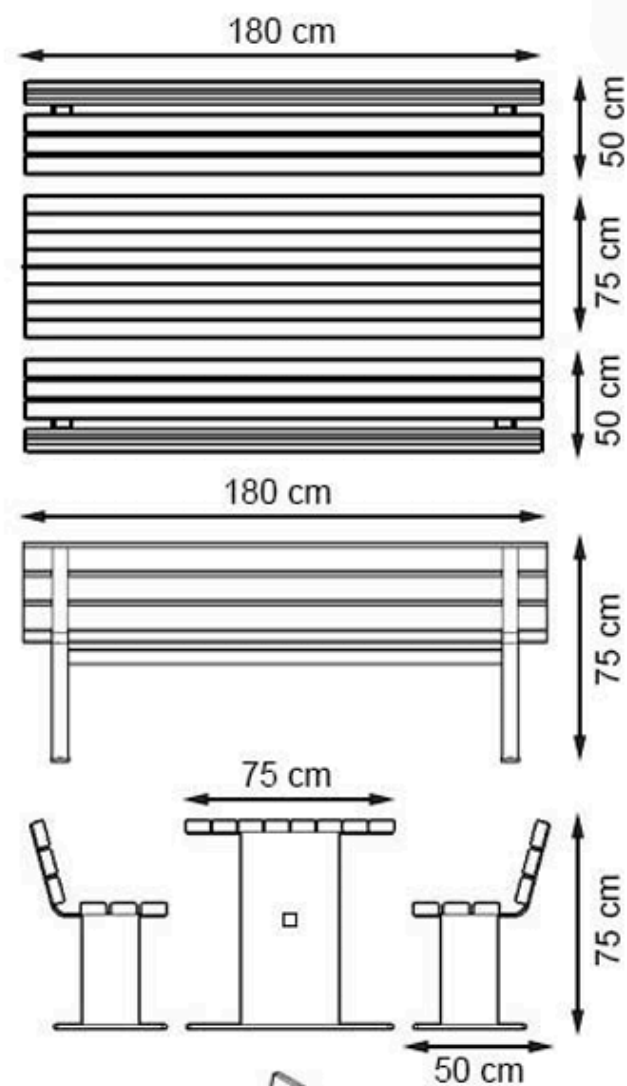

CODE: PWB-285

LEGS: SHEET IRON

RECYCLABILITY : %100 ECOLOGICAL

PAINT: STATIC POLYESTER OVEN

AREA OF USE : OUTDOOR

WOOD: THERMOWOOD YELLOW PINE

PROTECTION: MAINTENANCE-FREE