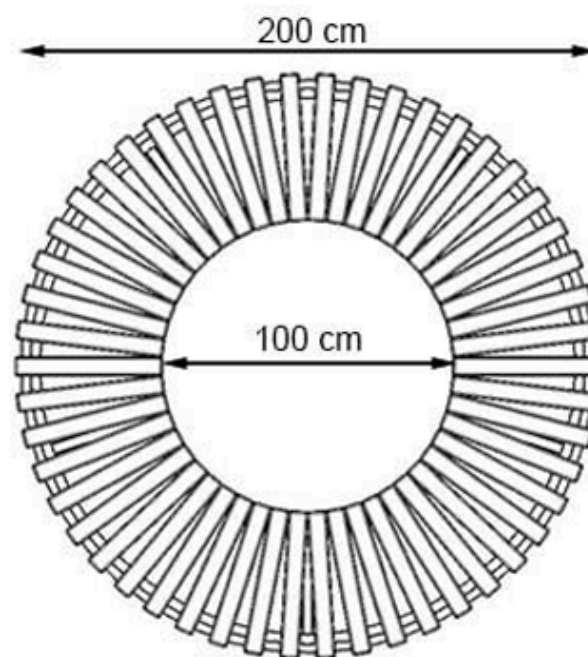

RECYCLABILITY : %100 ECOLOGICAL

PAINT: NATURAL

AREA OF USE : OUTDOOR

WOOD: THERMOWOOD YELLOW PINE

PROTECTION: MAINTENANCE-FREE

CODE: PWB-258

LEGS: PRECAST CONCRETE

RECYCLABILITY : %100 ECOLOGICAL