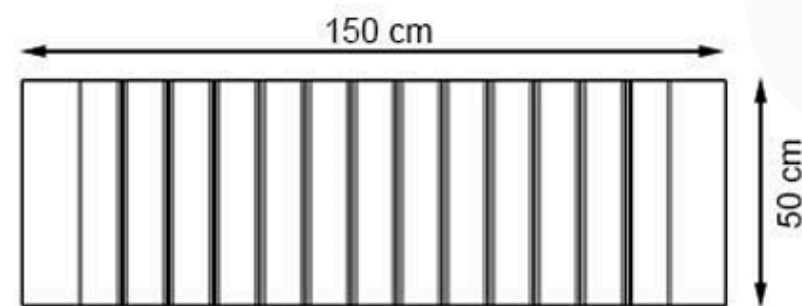

CODE: PWB-255

LEGS: PRECAST CONCRETE

RECYCLABILITY : %100 ECOLOGICAL

PAINT: NATURAL

AREA OF USE : OUTDOOR

WOOD: THERMOWOOD YELLOW PINE

PROTECTION: MAINTENANCE-FREE