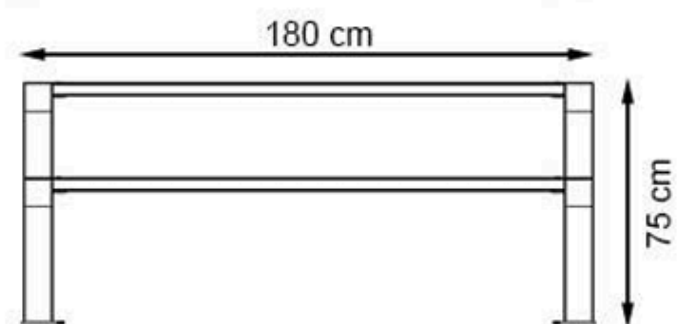

RECYCLABILITY : %100 ECOLOGICAL

PAINT: STATIC POLYESTER OVEN

AREA OF USE : OUTDOOR

WOOD: THERMOWOOD YELLOW PINE

PROTECTION: MAINTENANCE-FREE

CODE: PWB-274

LEGS: IRON SQUARE PROFILE

RECYCLABILITY : %100 ECOLOGICAL