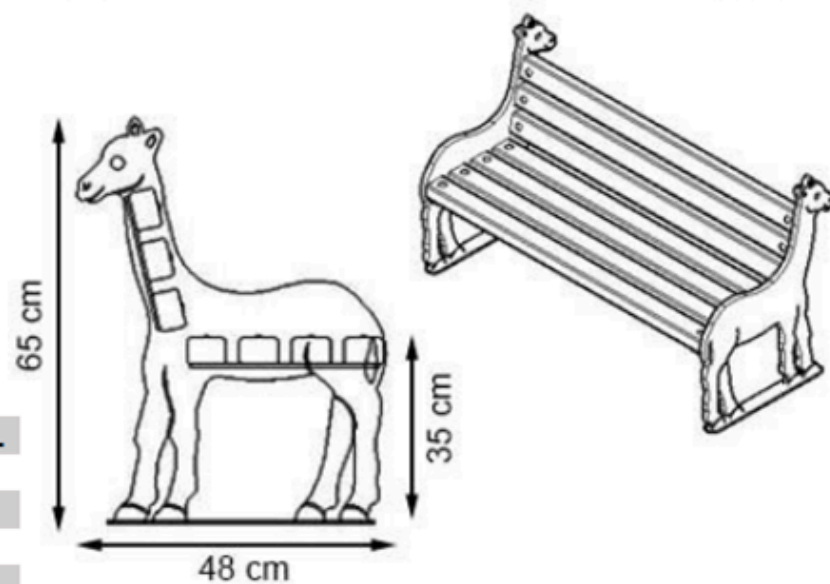

CODE: PWB-231

LEGS: IRON PIPE PROFILE

RECYCLABILITY : %100 ECOLOGICAL

PAINT: STATIC POLYESTER OVEN

AREA OF USE : OUTDOOR

WOOD: THERMOWOOD YELLOW PINE

PROTECTION: MAINTENANCE-FREE

CODE: PWB-232