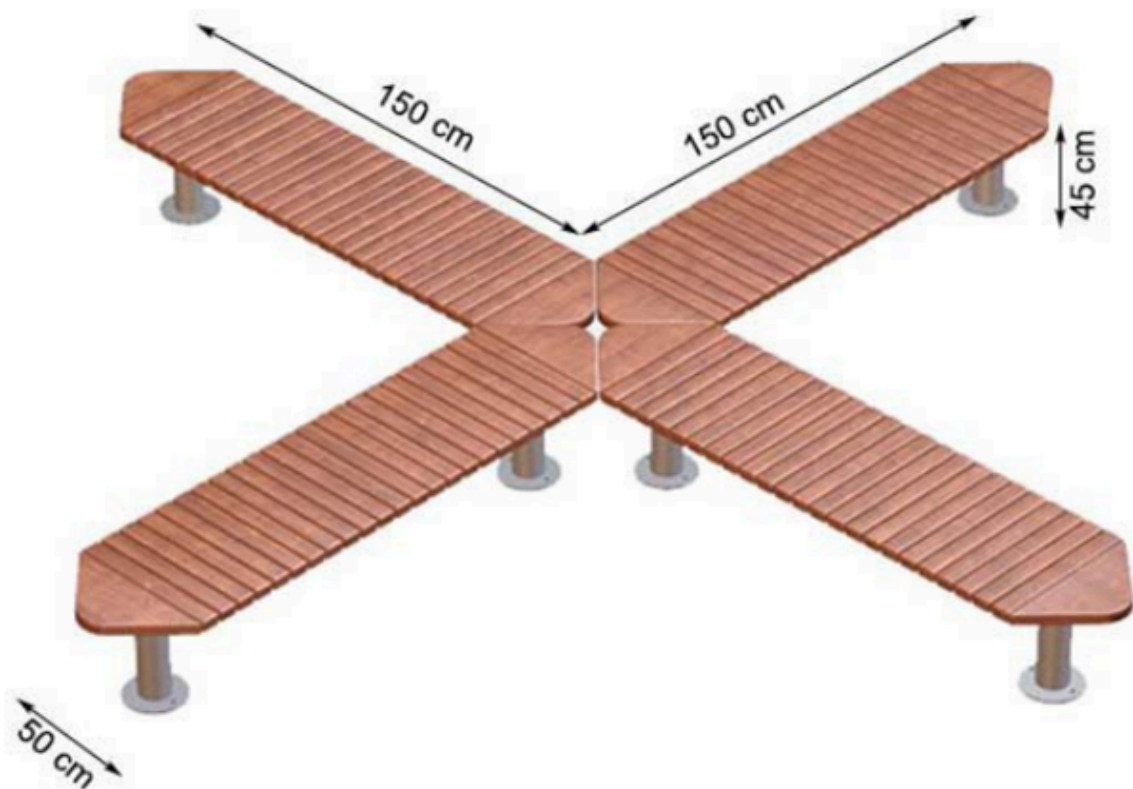

CODE: PWB-215

LEGS: IRON PIPE PROFILE

RECYCLABILITY : %100 ECOLOGICAL

PAINT: STATIC POLYESTER OVEN

AREA OF USE : OUTDOOR

WOOD: THERMOWOOD YELLOW PINE

PROTECTION: MAINTENANCE-FREE