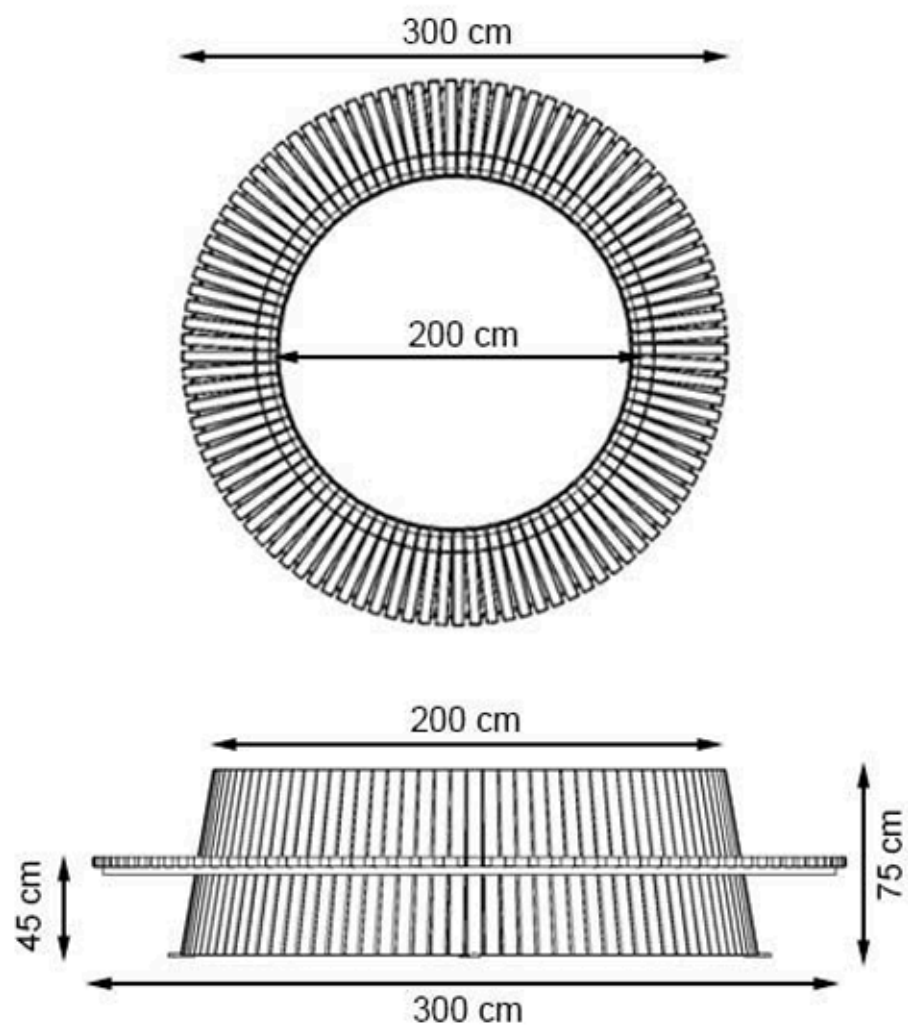

CODE: PWB-221

LEGS: SHEET IRON

RECYCLABILITY : %100 ECOLOGICAL

PAINT: STATIC POLYESTER OVEN

AREA OF USE : OUTDOOR

WOOD: THERMOWOOD YELLOW PINE

PROTECTION: MAINTENANCE-FREE