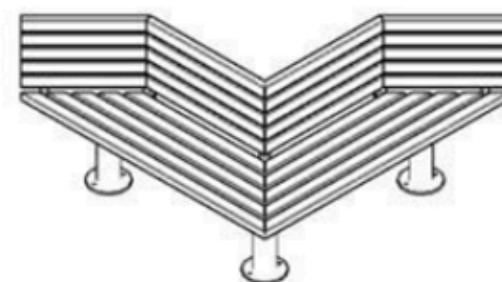

CODE: PWB-212

LEGS: IRON PIPE PROFILE

RECYCLABILITY : %100 ECOLOGICAL

PAINT: STATIC POLYESTER OVEN

AREA OF USE : OUTDOOR

WOOD: THERMOWOOD YELLOW PINE

PROTECTION: MAINTENANCE-FREE