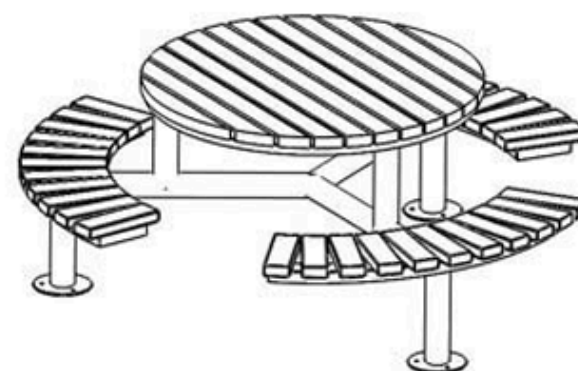

LEGS: SHEET IRON

RECYCLABILITY : %100 ECOLOGICAL

PAINT: STATIC POLYESTER OVEN

AREA OF USE : OUTDOOR

WOOD: THERMOWOOD YELLOW PINE

PROTECTION: MAINTENANCE-FREE

CODE: PWB-289

LEGS: IRON PIPE PROFILE