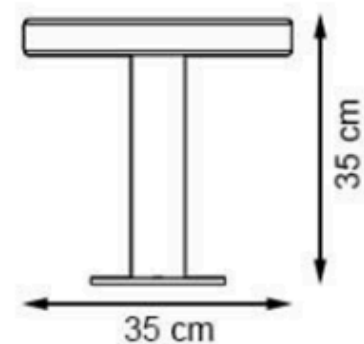

CODE: PWB-231

LEGS: IRON PIPE PROFILE

RECYCLABILITY : %100 ECOLOGICAL

PAINT: STATIC POLYESTER OVEN

AREA OF USE : OUTDOOR

WOOD: THERMOWOOD YELLOW PINE

PROTECTION: MAINTENANCE-FREE