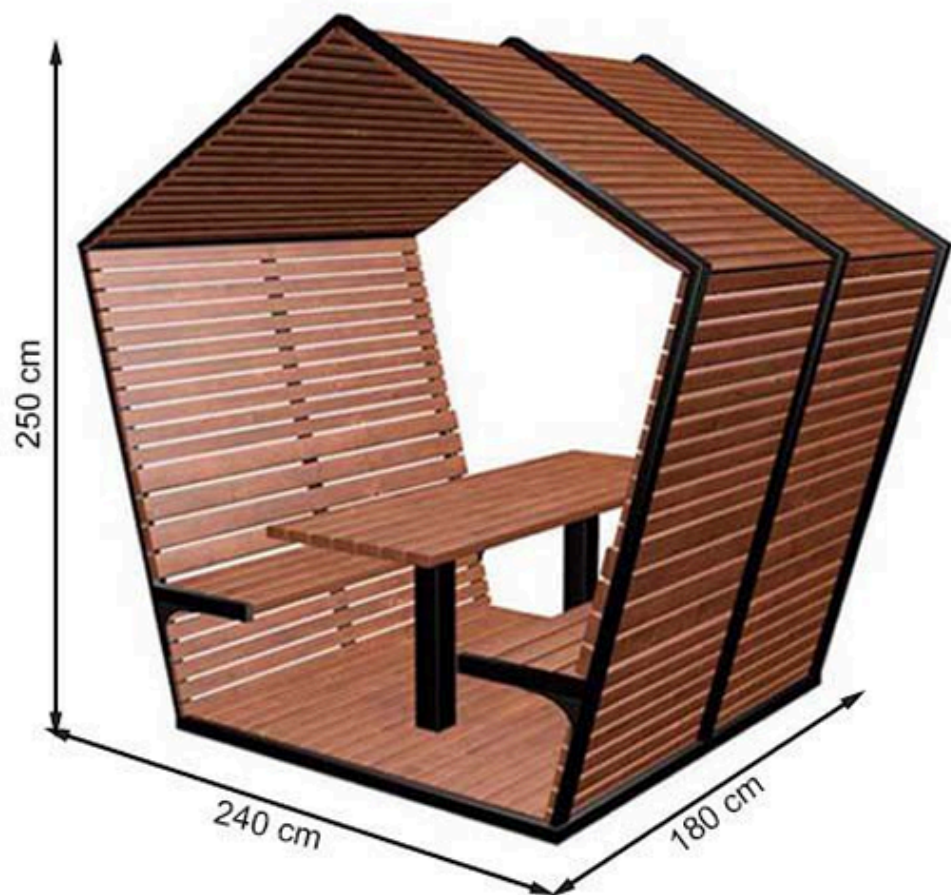

PAINT: STATIC POLYESTER OVEN

WOOD: THERMOWOOD YELLOW PINE

RECYCLABILITY : %100 ECOLOGICAL

AREA OF USE : OUTDOOR

PROTECTION: MAINTENANCE-FREE

CODE: PWB-298

LEGS: IRON SQUARE PROFILE

RECYCLABILITY : %100 ECOLOGICAL