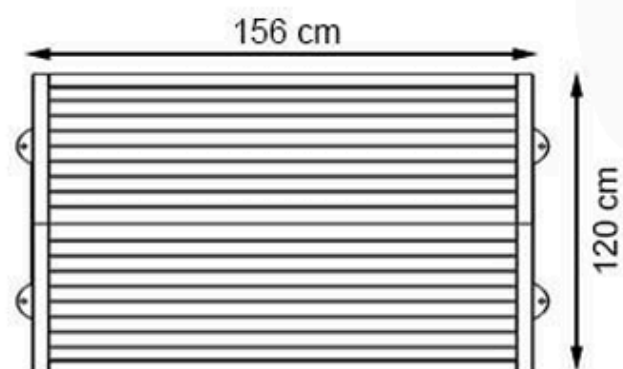

CODE: PWB-271

LEGS: IRON SQUARE PROFILE

RECYCLABILITY : %100 ECOLOGICAL

PAINT: STATIC POLYESTER OVEN

AREA OF USE : OUTDOOR

WOOD: THERMOWOOD YELLOW PINE

PROTECTION: MAINTENANCE-FREE

CODE: PWB-272