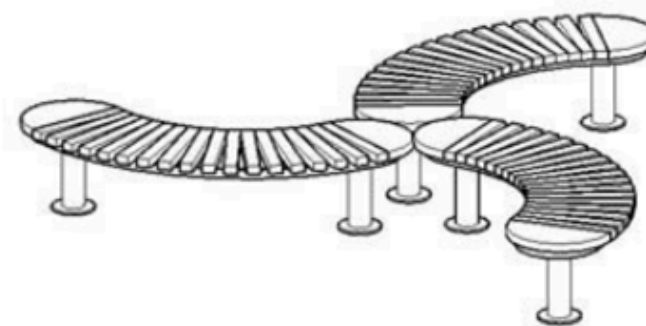

CODE: PWB-214

LEGS: IRON PIPE PROFILE

RECYCLABILITY : %100 ECOLOGICAL

PAINT: STATIC POLYESTER OVEN

AREA OF USE : OUTDOOR

WOOD: THERMOWOOD YELLOW PINE

PROTECTION: MAINTENANCE-FREE