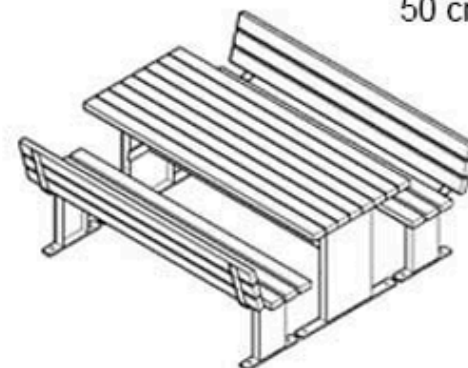

CODE: PWB-285

LEGS: SHEET IRON

RECYCLABILITY : %100 ECOLOGICAL

PAINT: STATIC POLYESTER OVEN

AREA OF USE : OUTDOOR

WOOD: THERMOWOOD YELLOW PINE

PROTECTION: MAINTENANCE-FREE