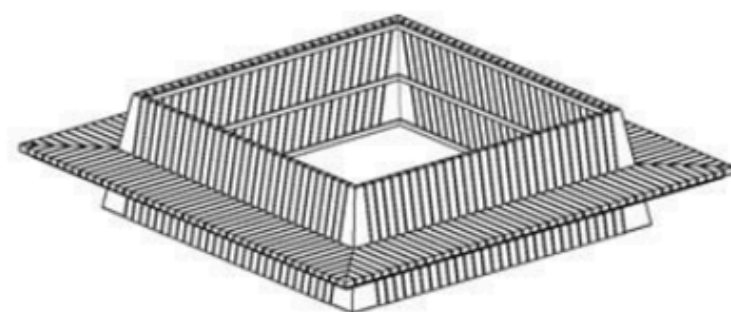

CODE: PWB-223

LEGS: SHEET METAL

RECYCLABILITY : %100 ECOLOGICAL

PAINT: STATIC POLYESTER OVEN

AREA OF USE : OUTDOOR

WOOD: THERMOWOOD YELLOW PINE

PROTECTION: MAINTENANCE-FREE

CODE: PWB-224