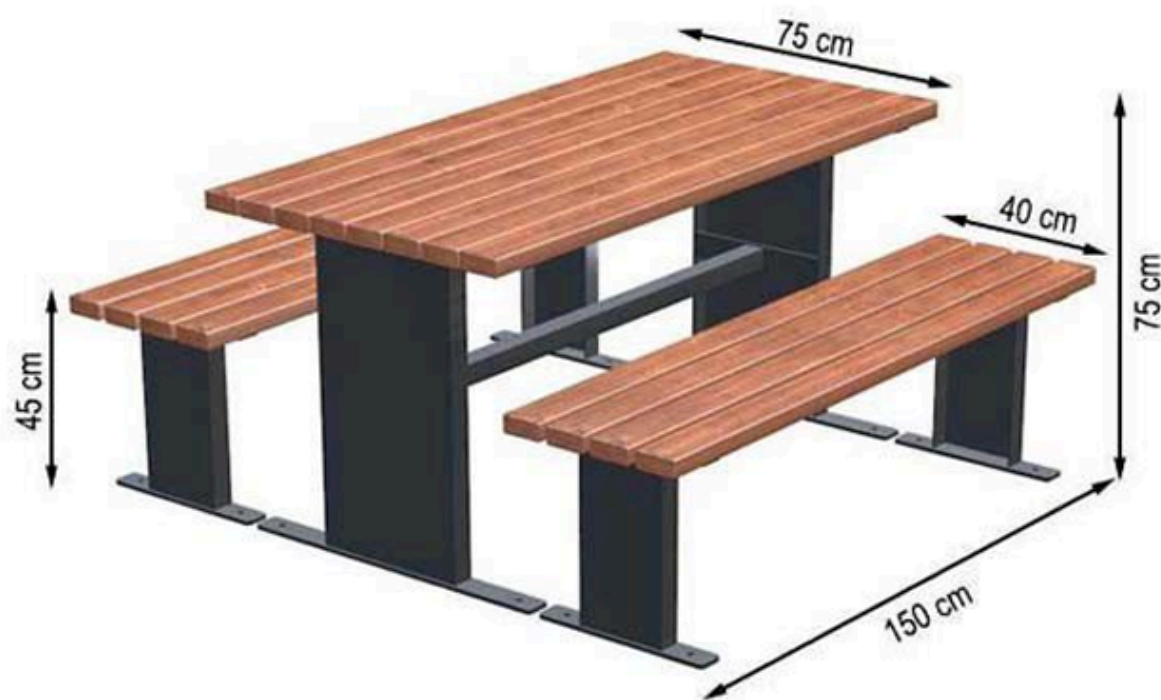

CODE: PWB-286

LEGS: SHEET IRON

RECYCLABILITY : %100 ECOLOGICAL

PAINT: STATIC POLYESTER OVEN

AREA OF USE : OUTDOOR

WOOD: THERMOWOOD YELLOW PINE

PROTECTION: MAINTENANCE-FREE