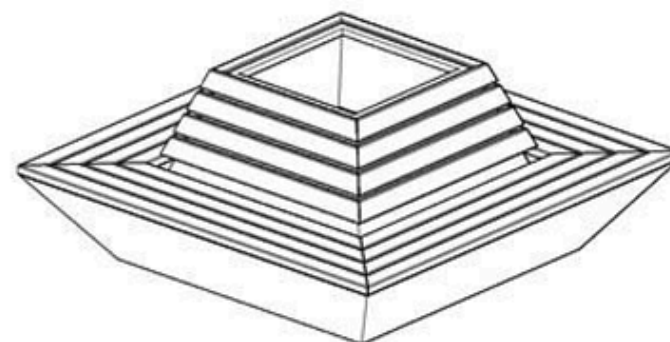

LEGS: PRECAST CONCRETE

RECYCLABILITY : %100 ECOLOGICAL

PAINT: NATURAL

AREA OF USE : OUTDOOR

WOOD: THERMOWOOD YELLOW PINE

PROTECTION: MAINTENANCE-FREE

CODE: PWB-249

LEGS: PRECAST CONCRETE