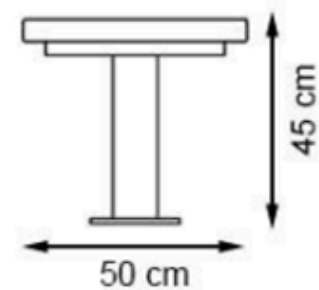

CODE: PWB-214

LEGS: IRON PIPE PROFILE

RECYCLABILITY : %100 ECOLOGICAL

PAINT: STATIC POLYESTER OVEN

AREA OF USE : OUTDOOR

WOOD: THERMOWOOD YELLOW PINE

PROTECTION: MAINTENANCE-FREE