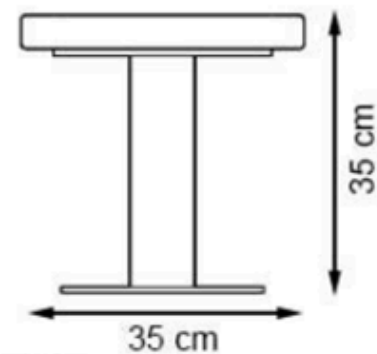

CODE: PWB-230

LEGS: IRON PROFILE

RECYCLABILITY : %100 ECOLOGICAL

PAINT: STATIC POLYESTER OVEN

AREA OF USE : OUTDOOR

WOOD: THERMOWOOD YELLOW PINE

PROTECTION: MAINTENANCE-FREE