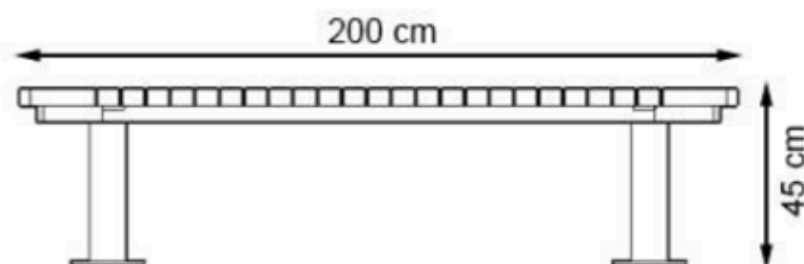

CODE: PWB-215

LEGS: IRON PIPE PROFILE

RECYCLABILITY : %100 ECOLOGICAL

PAINT: STATIC POLYESTER OVEN

AREA OF USE : OUTDOOR

WOOD: THERMOWOOD YELLOW PINE

PROTECTION: MAINTENANCE-FREE