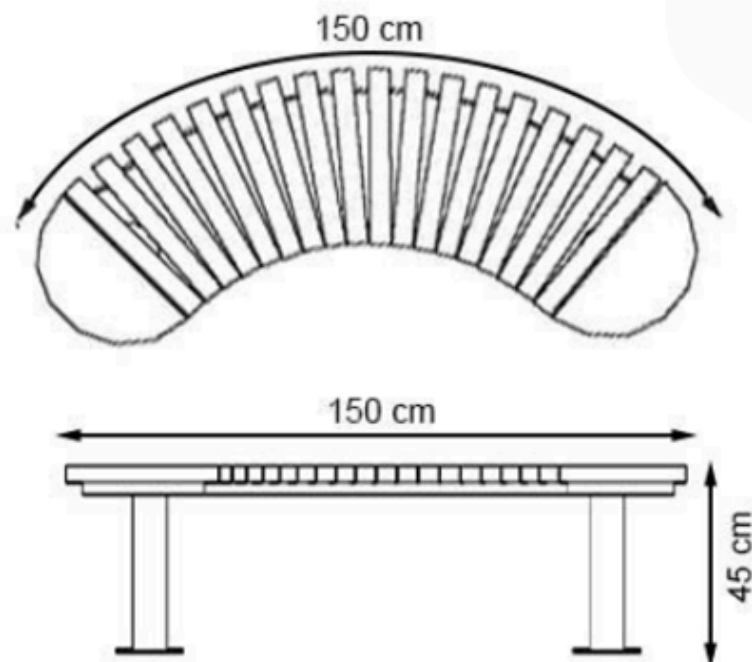

CODE: PWB-214

LEGS: IRON PIPE PROFILE

RECYCLABILITY : %100 ECOLOGICAL

PAINT: STATIC POLYESTER OVEN

AREA OF USE : OUTDOOR

WOOD: THERMOWOOD YELLOW PINE

PROTECTION: MAINTENANCE-FREE