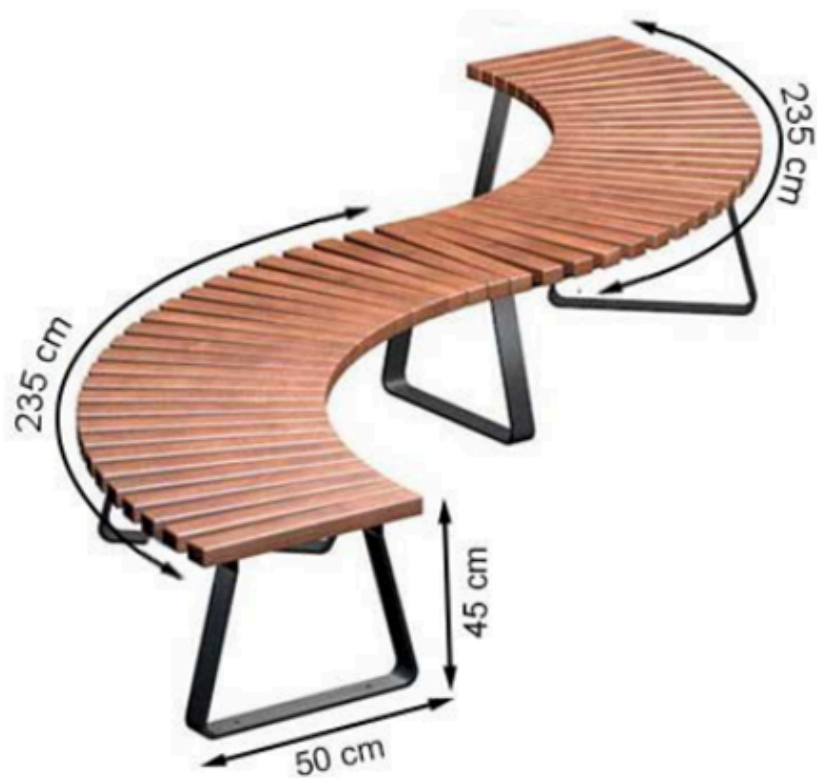

CODE: PWB-213

LEGS: SHEET METAL

RECYCLABILITY : %100 ECOLOGICAL

PAINT: STATIC POLYESTER OVEN

AREA OF USE : OUTDOOR

WOOD: THERMOWOOD YELLOW PINE

PROTECTION: MAINTENANCE-FREE