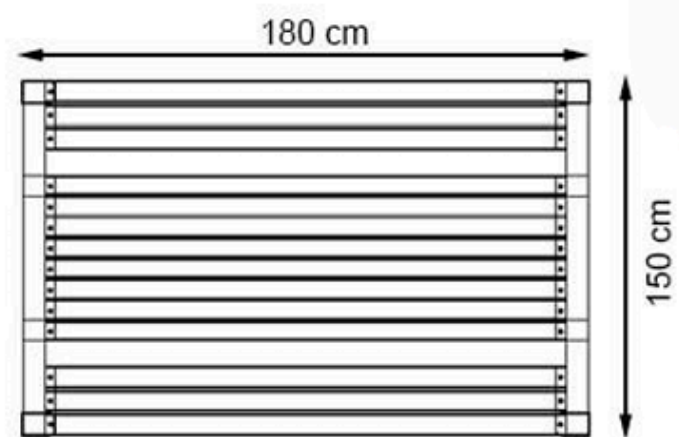

RECYCLABILITY : %100 ECOLOGICAL

PAINT: STATIC POLYESTER OVEN

AREA OF USE : OUTDOOR

WOOD: THERMOWOOD YELLOW PINE

PROTECTION: MAINTENANCE-FREE

CODE: PWB-274

LEGS: IRON SQUARE PROFILE

RECYCLABILITY : %100 ECOLOGICAL