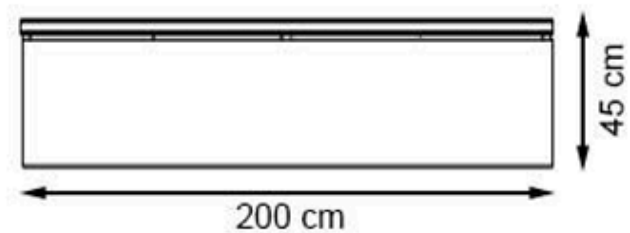

CODE: PWB-259

LEGS: PRECAST CONCRETE

RECYCLABILITY : %100 ECOLOGICAL

PAINT: NATURAL

AREA OF USE : OUTDOOR

WOOD: THERMOWOOD YELLOW PINE

PROTECTION: MAINTENANCE-FREE