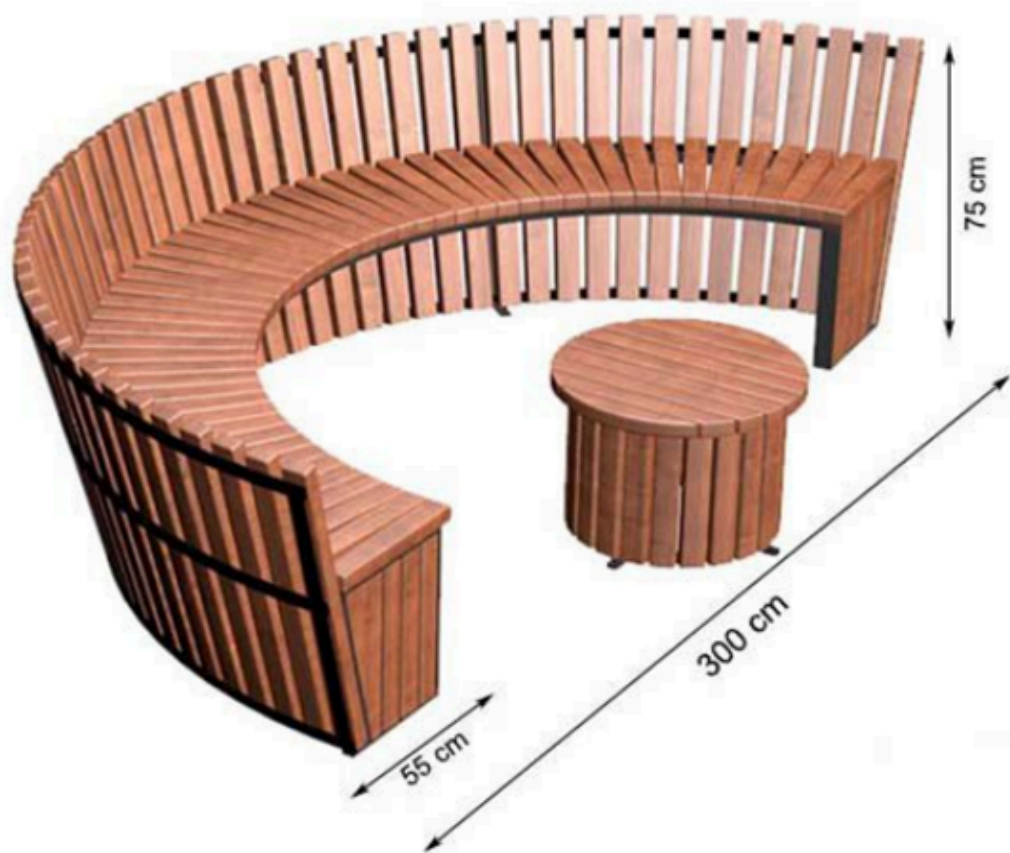

RECYCLABILITY : %100 ECOLOGICAL

PAINT: STATIC POLYESTER OVEN

AREA OF USE : OUTDOOR

WOOD: THERMOWOOD YELLOW PINE

PROTECTION: MAINTENANCE-FREE

CODE: PWB-218

LEGS: SHEET METAL

RECYCLABILITY : %100 ECOLOGICAL