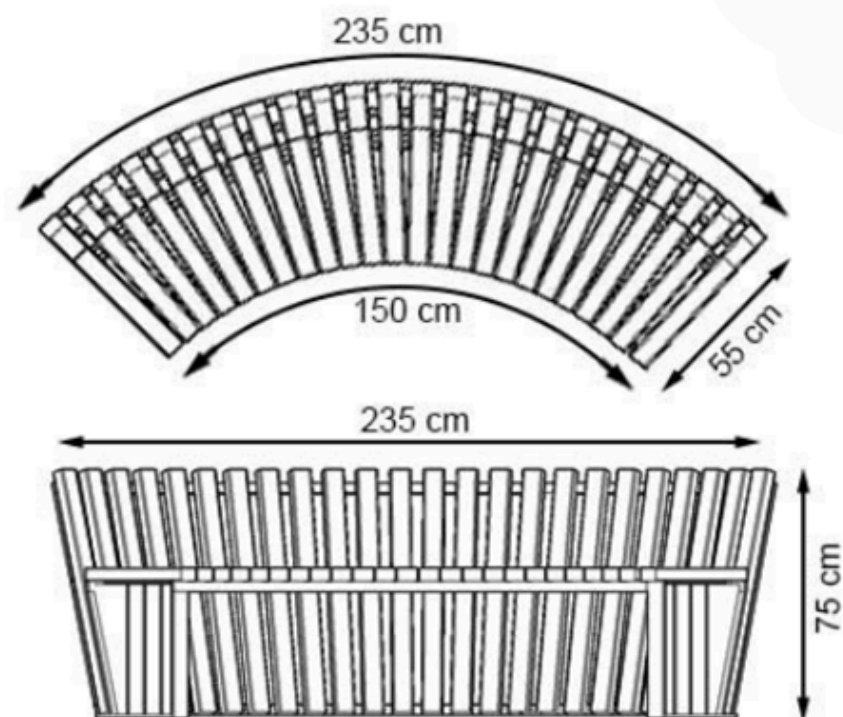

LEGS: SHEET METAL

RECYCLABILITY : %100 ECOLOGICAL

PAINT: STATIC POLYESTER OVEN

AREA OF USE : OUTDOOR

WOOD: THERMOWOOD YELLOW PINE

PROTECTION: MAINTENANCE-FREE

CODE: PWB-217

LEGS: SHEET METAL