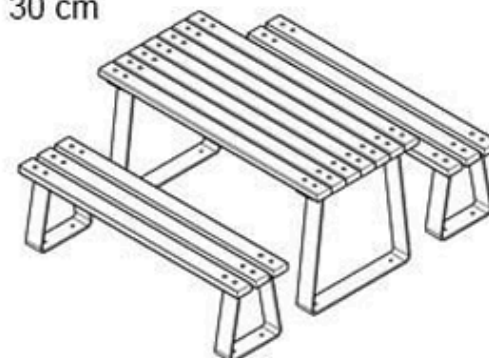

CODE: PWB-282

LEGS: SHEET IRON

RECYCLABILITY : %100 ECOLOGICAL

PAINT: STATIC POLYESTER OVEN

AREA OF USE : OUTDOOR

WOOD: THERMOWOOD YELLOW PINE

PROTECTION: MAINTENANCE-FREE