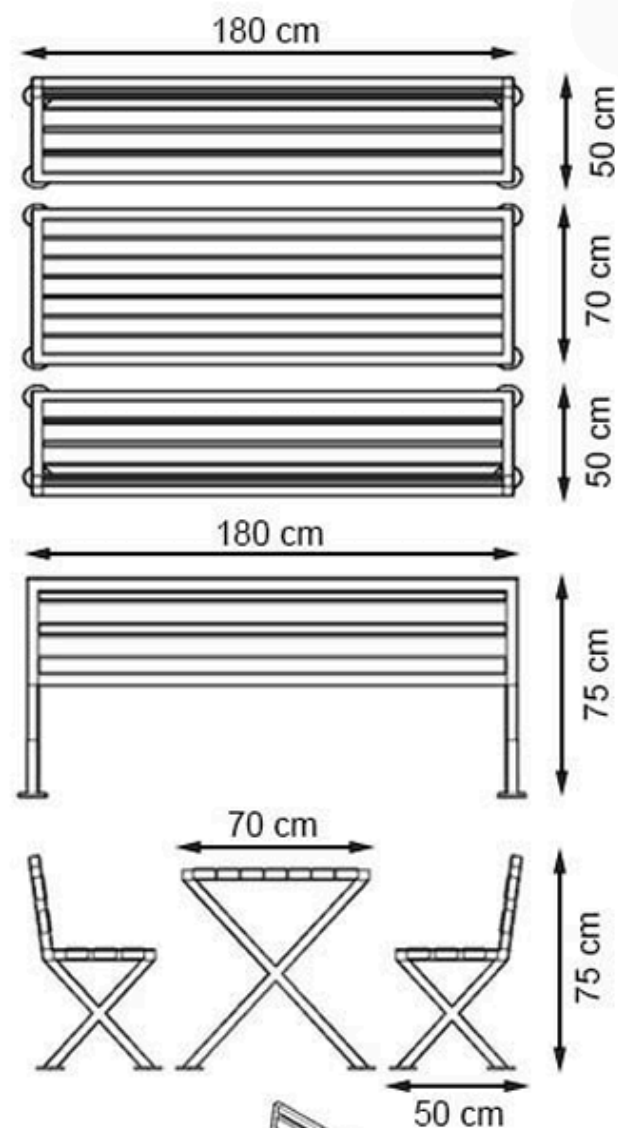

CODE: PWB-284

LEGS: IRON SQUARE PROFILE

RECYCLABILITY : %100 ECOLOGICAL

PAINT: STATIC POLYESTER OVEN

AREA OF USE : OUTDOOR

WOOD: THERMOWOOD YELLOW PINE

PROTECTION: MAINTENANCE-FREE