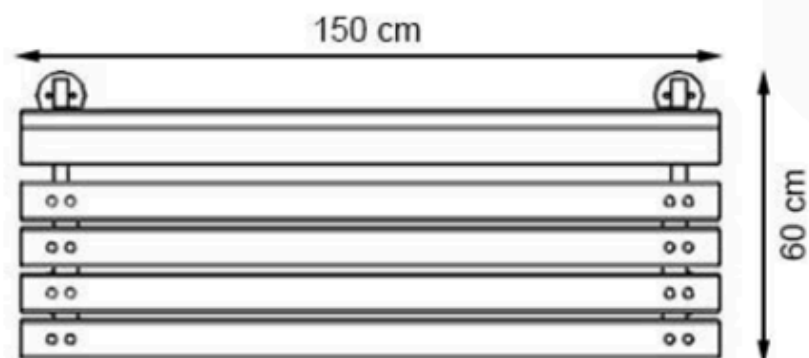

RECYCLABILITY : %100 ECOLOGICAL

PAINT: STATIC POLYESTER OVEN

AREA OF USE : OUTDOOR

WOOD: THERMOWOOD YELLOW PINE

PROTECTION: MAINTENANCE-FREE

CODE: PWB-234

LEGS: ALUMINUM CASTING

RECYCLABILITY : %100 ECOLOGICAL