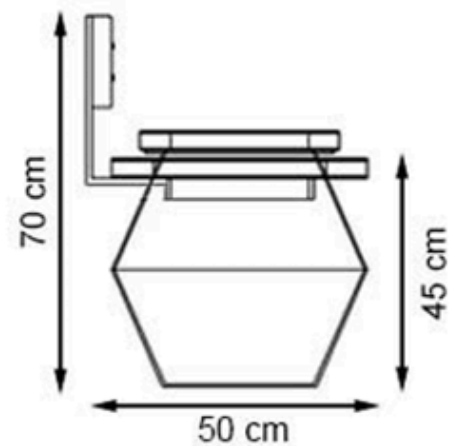

CODE: PWB-237

LEGS: SHEET IRON

RECYCLABILITY : %100 ECOLOGICAL

PAINT: STATIC POLYESTER OVEN

AREA OF USE : OUTDOOR

WOOD: THERMOWOOD YELLOW PINE

PROTECTION: MAINTENANCE-FREE