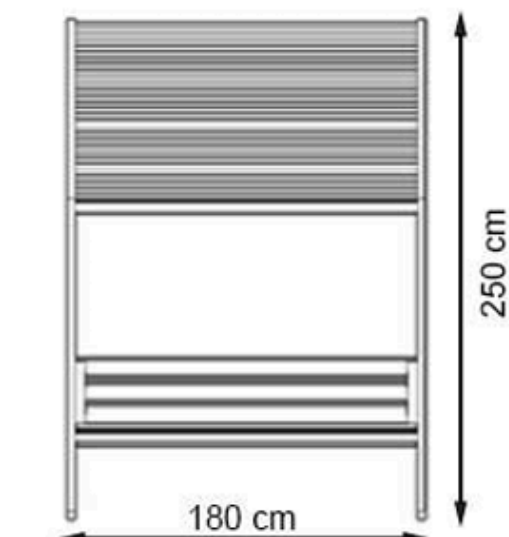

CODE: PWB-293

LEGS: IRON PROFILE

RECYCLABILITY : %100 ECOLOGICAL

PAINT: STATIC POLYESTER OVEN

AREA OF USE : OUTDOOR

WOOD: THERMOWOOD YELLOW PINE

PROTECTION: MAINTENANCE-FREE