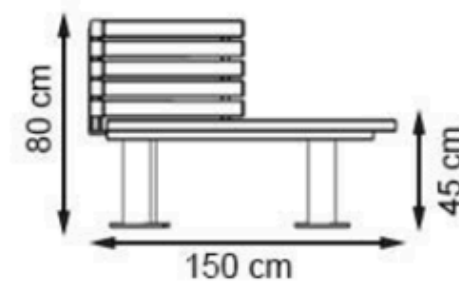

CODE: PWB-212

LEGS: IRON PIPE PROFILE

RECYCLABILITY : %100 ECOLOGICAL

PAINT: STATIC POLYESTER OVEN

AREA OF USE : OUTDOOR

WOOD: THERMOWOOD YELLOW PINE

PROTECTION: MAINTENANCE-FREE