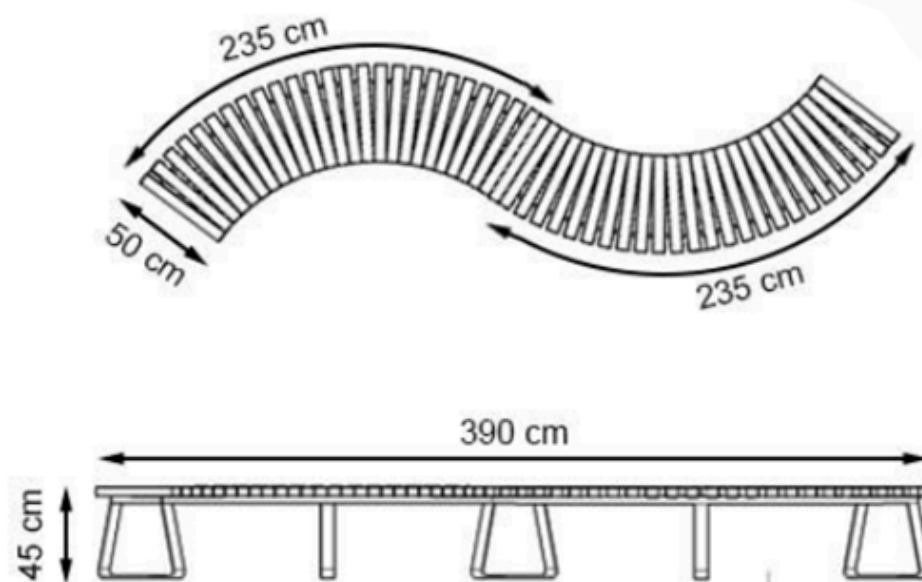

CODE: PWB-213

LEGS: SHEET METAL

RECYCLABILITY : %100 ECOLOGICAL

PAINT: STATIC POLYESTER OVEN

AREA OF USE : OUTDOOR

WOOD: THERMOWOOD YELLOW PINE

PROTECTION: MAINTENANCE-FREE