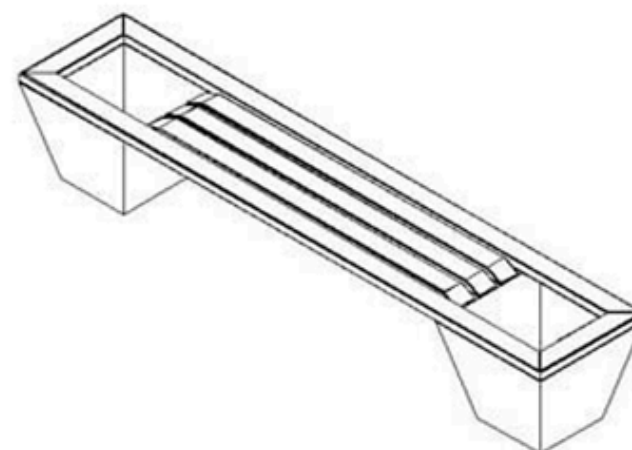

CODE: PWB-239

LEGS: SHEET IRON

RECYCLABILITY : %100 ECOLOGICAL

PAINT: STATIC POLYESTER OVEN

AREA OF USE : OUTDOOR

WOOD: THERMOWOOD YELLOW PINE

PROTECTION: MAINTENANCE-FREE