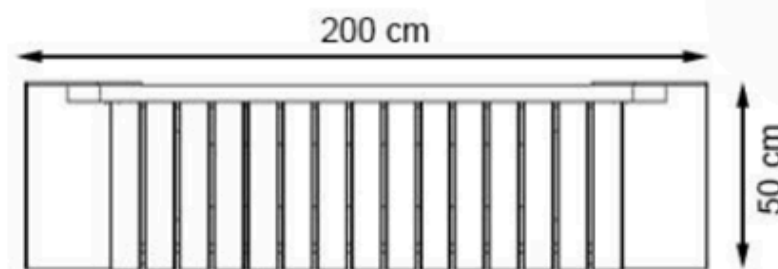

CODE: PWB-228

LEGS: SHEET METAL

RECYCLABILITY : %100 ECOLOGICAL

PAINT: STATIC POLYESTER OVEN

AREA OF USE : OUTDOOR

WOOD: THERMOWOOD YELLOW PINE

PROTECTION: MAINTENANCE-FREE