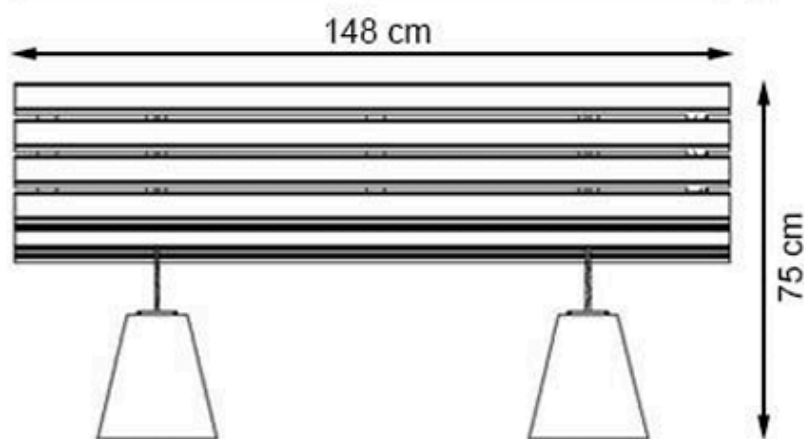

CODE: PWB-252

LEGS: PRECAST CONCRETE

RECYCLABILITY : %100 ECOLOGICAL

PAINT: NATURAL

AREA OF USE : OUTDOOR

WOOD: THERMOWOOD YELLOW PINE

PROTECTION: MAINTENANCE-FREE