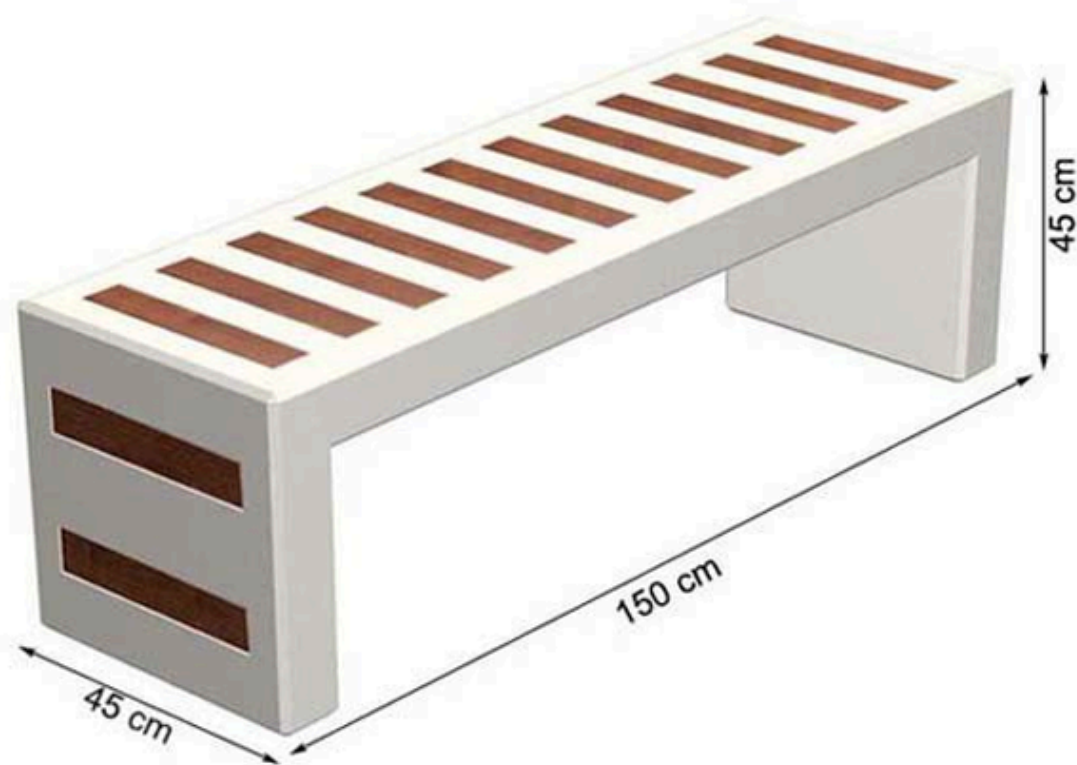

CODE: PWB-253

LEGS: PRECAST CONCRETE

RECYCLABILITY : %100 ECOLOGICAL

PAINT: NATURAL

AREA OF USE : OUTDOOR

WOOD: THERMOWOOD YELLOW PINE

PROTECTION: MAINTENANCE-FREE