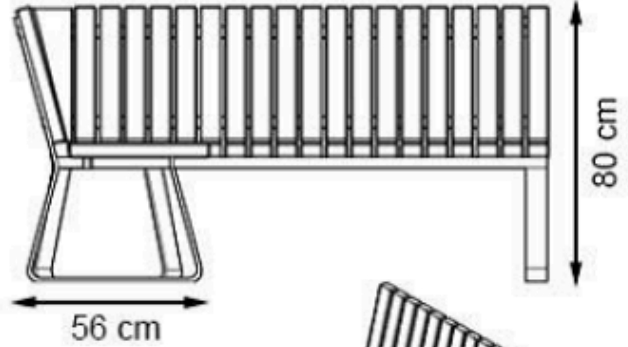

PARK WORLD MNE DOO

URBAN FURNITURE

CODE: PWB-200

LEGS: SHEET METAL

RECYCLABILITY : %100 ECOLOGICAL

PAINT: STATIC POLYESTER OVEN

AREA OF USE : OUTDOOR

WOOD: THERMOWOOD YELLOW PINE