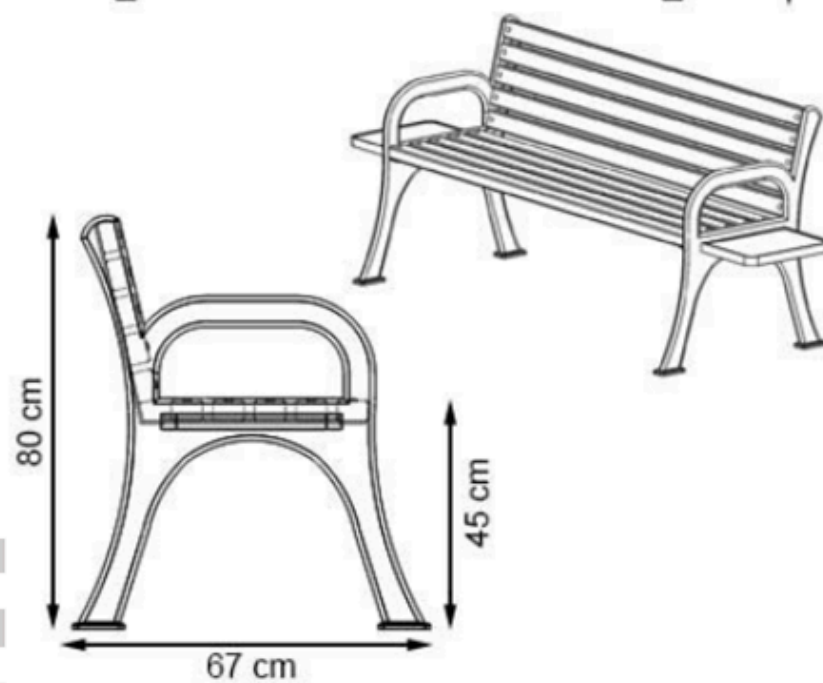

LEGS: SHEET METAL

RECYCLABILITY : %100 ECOLOGICAL

PAINT: STATIC POLYESTER OVEN

AREA OF USE : OUTDOOR

WOOD: THERMOWOOD YELLOW PINE

PROTECTION: MAINTENANCE-FREE

CODE: PWB-225

LEGS: ALUMINUM CASTING