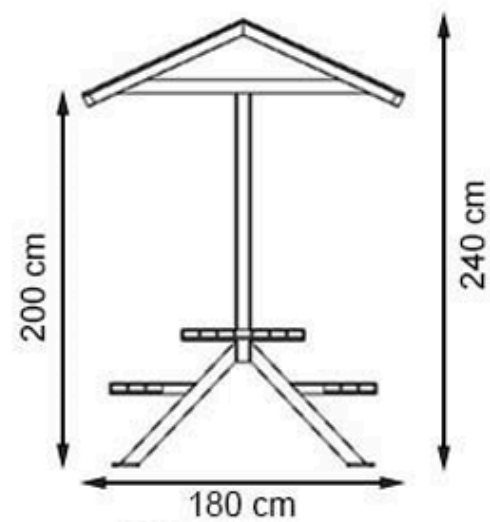

CODE: PWB-294

LEGS: IRON PROFILE

RECYCLABILITY : %100 ECOLOGICAL

PAINT: STATIC POLYESTER OVEN

AREA OF USE : OUTDOOR

WOOD: THERMOWOOD YELLOW PINE

PROTECTION: MAINTENANCE-FREE