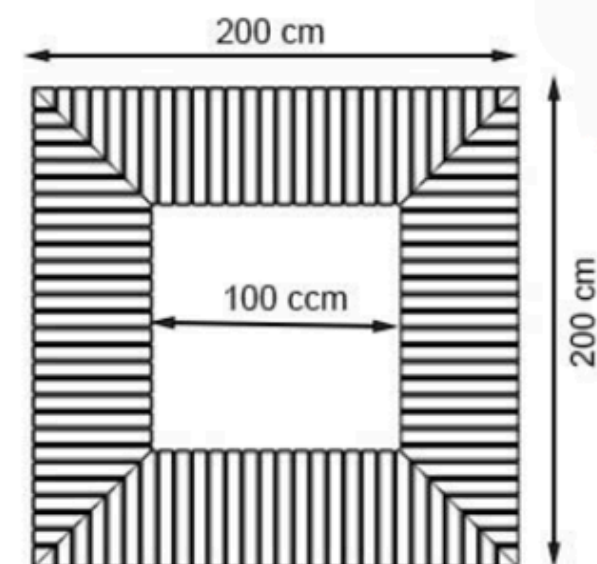

CODE: PWB-207

LEGS: SHEET METAL

RECYCLABILITY : %100 ECOLOGICAL

PAINT: STATIC POLYESTER OVEN

AREA OF USE : OUTDOOR

WOOD: THERMOWOOD YELLOW PINE

PROTECTION: MAINTENANCE-FREE