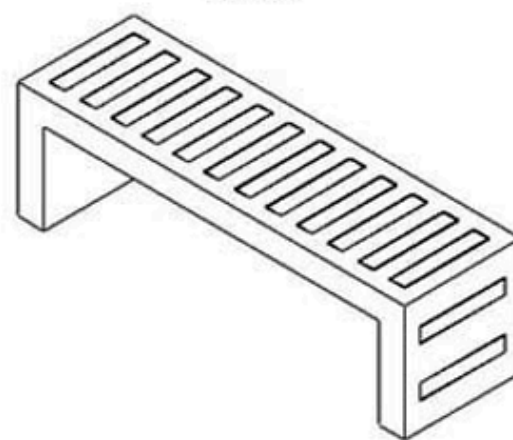

CODE: PWB-253

LEGS: PRECAST CONCRETE

RECYCLABILITY : %100 ECOLOGICAL

PAINT: NATURAL

AREA OF USE : OUTDOOR

WOOD: THERMOWOOD YELLOW PINE

PROTECTION: MAINTENANCE-FREE