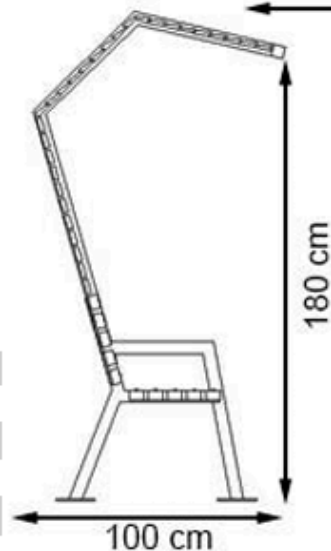

CODE: PWB-271

LEGS: IRON SQUARE PROFILE

RECYCLABILITY : %100 ECOLOGICAL

PAINT: STATIC POLYESTER OVEN

AREA OF USE : OUTDOOR

WOOD: THERMOWOOD YELLOW PINE

PROTECTION: MAINTENANCE-FREE