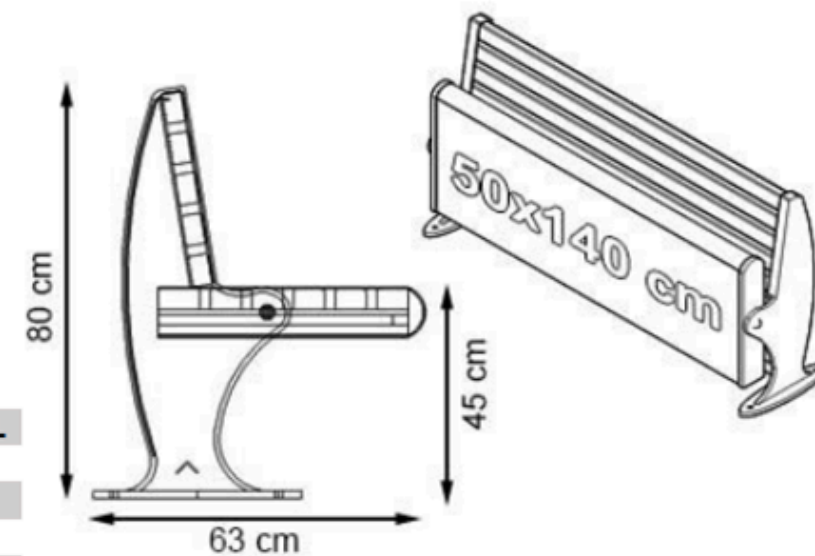

LEGS: ALUMINUM CASTING

RECYCLABILITY : %100 ECOLOGICAL

PAINT: STATIC POLYESTER OVEN

AREA OF USE : OUTDOOR

WOOD: THERMOWOOD YELLOW PINE

PROTECTION: MAINTENANCE-FREE

CODE: PWB-233

LEGS: ALUMINUM CASTING