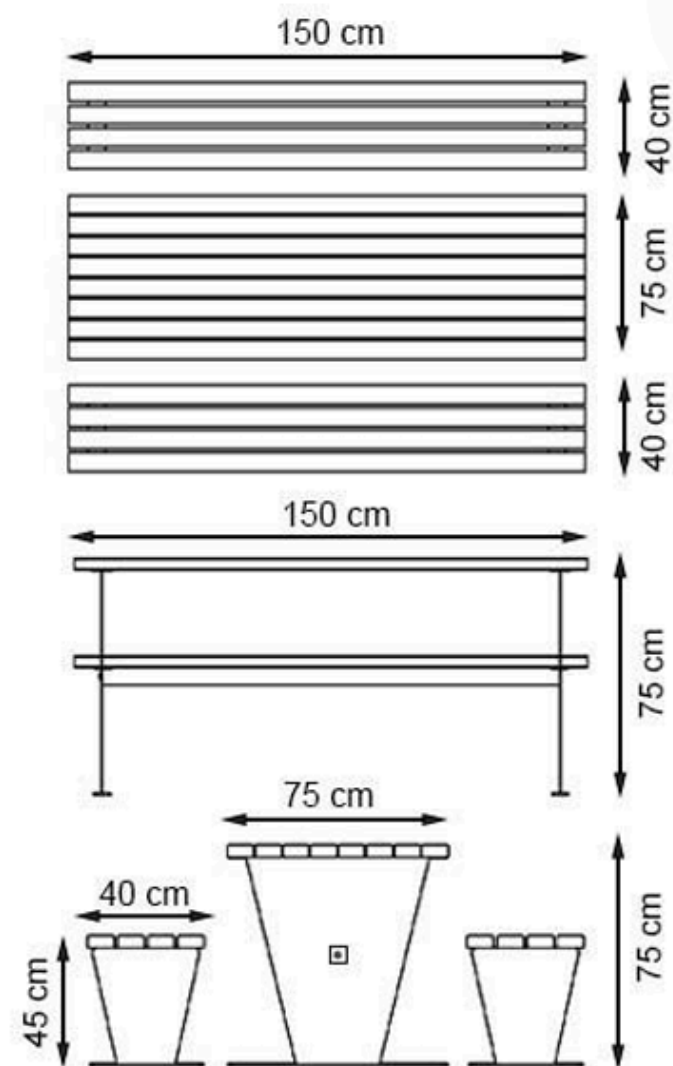

CODE: PWB-287