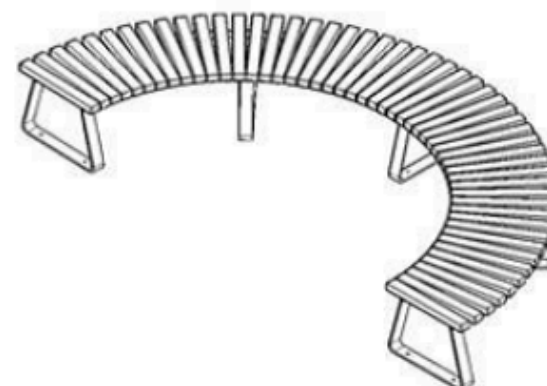

CODE: PWB-202

LEGS: SHEET METAL

RECYCLABILITY : %100 ECOLOGICAL

PAINT: STATIC POLYESTER OVEN

AREA OF USE : OUTDOOR

WOOD: THERMOWOOD YELLOW PINE

PROTECTION: MAINTENANCE-FREE