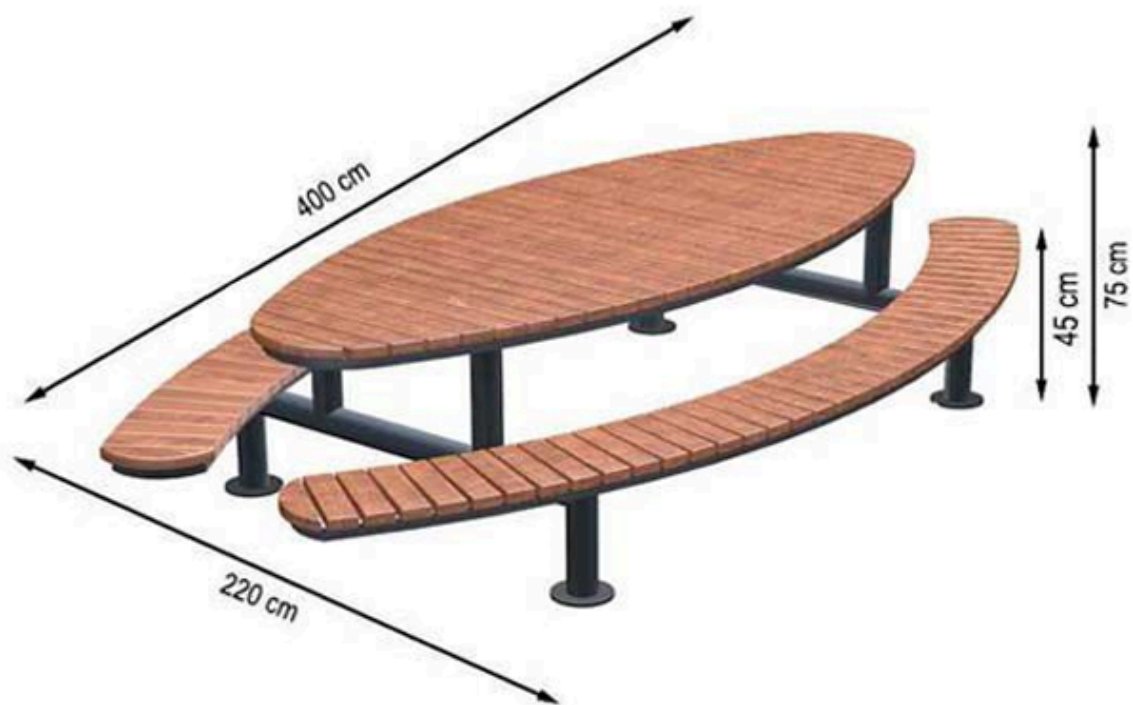

RECYCLABILITY : %100 ECOLOGICAL

PAINT: STATIC POLYESTER OVEN

AREA OF USE : OUTDOOR

WOOD: THERMOWOOD YELLOW PINE

PROTECTION: MAINTENANCE-FREE

CODE: PWB-290

LEGS: IRON PIPE PROFILE

RECYCLABILITY : %100 ECOLOGICAL