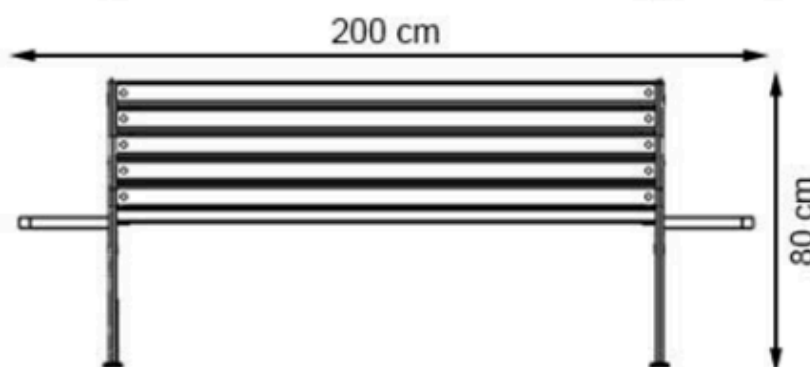

LEGS: SHEET METAL

RECYCLABILITY : %100 ECOLOGICAL

PAINT: STATIC POLYESTER OVEN

AREA OF USE : OUTDOOR

WOOD: THERMOWOOD YELLOW PINE

PROTECTION: MAINTENANCE-FREE

CODE: PWB-225

LEGS: ALUMINUM CASTING