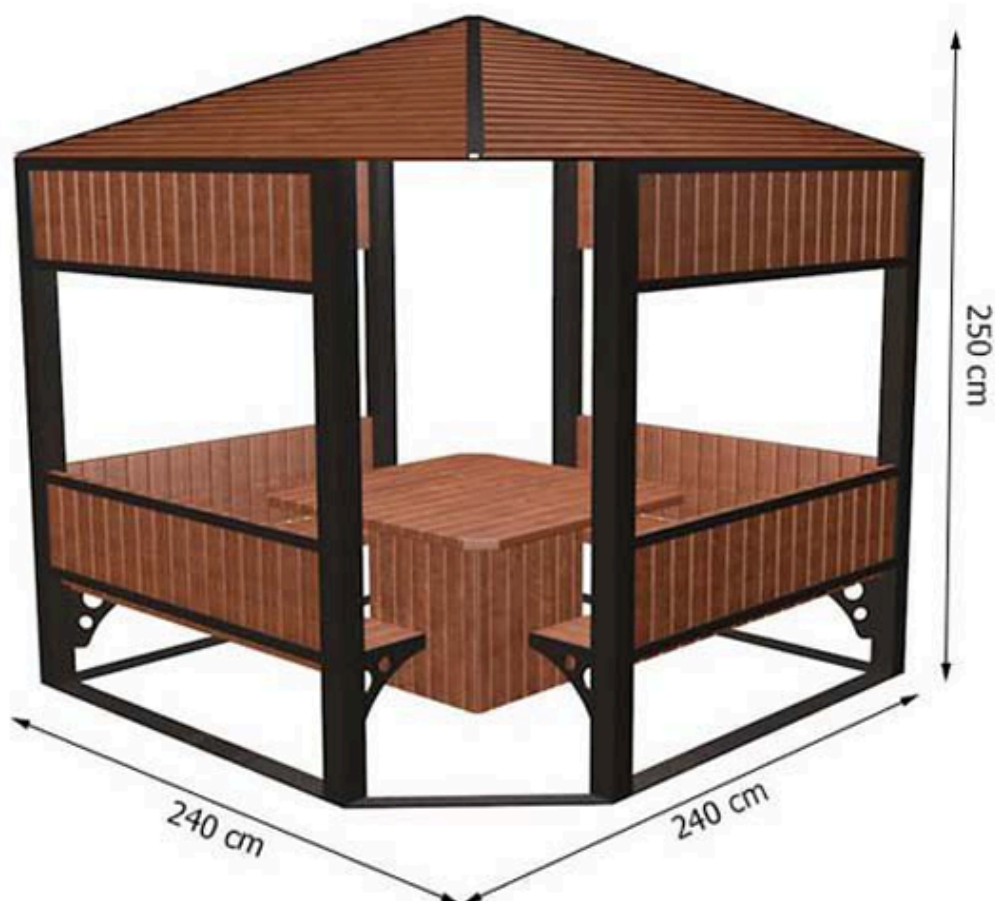

LEGS: IRON PIPE PROFILE

RECYCLABILITY : %100 ECOLOGICAL

PAINT: STATIC POLYESTER OVEN

AREA OF USE : OUTDOOR

WOOD: THERMOWOOD YELLOW PINE

PROTECTION: MAINTENANCE-FREE

CODE: PWB-297

LEGS: IRON PROFILE