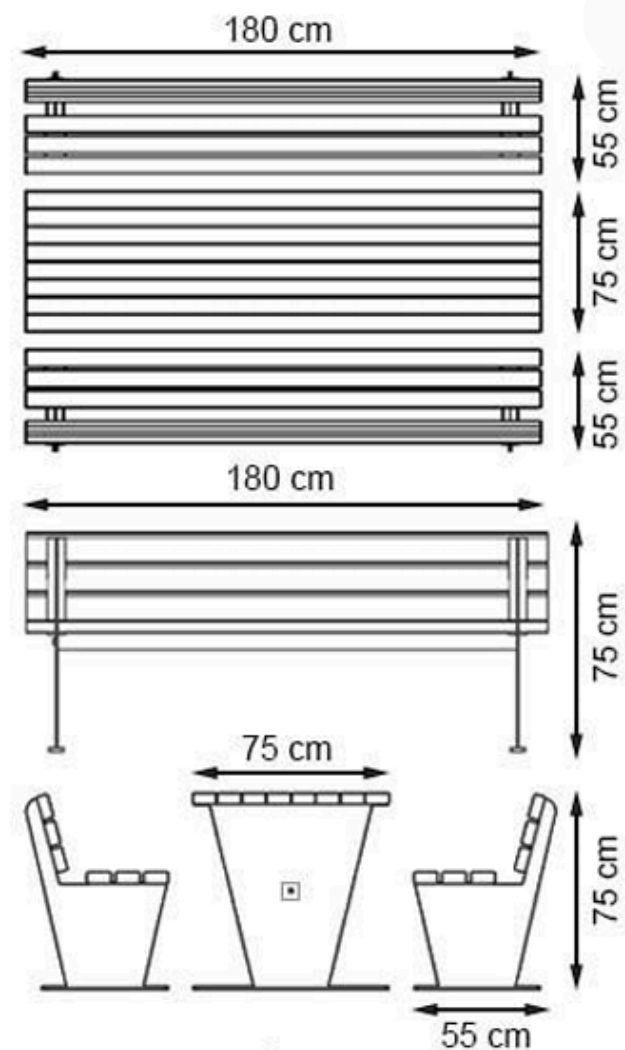

CODE: PWB-287

LEGS: SHEET IRON

RECYCLABILITY : %100 ECOLOGICAL

PAINT: STATIC POLYESTER OVEN

AREA OF USE : OUTDOOR

WOOD: THERMOWOOD YELLOW PINE

PROTECTION: MAINTENANCE-FREE

CODE: PWB-288