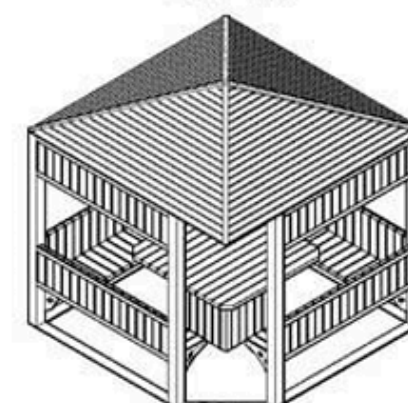

LEGS: IRON PIPE PROFILE

RECYCLABILITY : %100 ECOLOGICAL

PAINT: STATIC POLYESTER OVEN

AREA OF USE : OUTDOOR

WOOD: THERMOWOOD YELLOW PINE

PROTECTION: MAINTENANCE-FREE

CODE: PWB-297

LEGS: IRON PROFILE