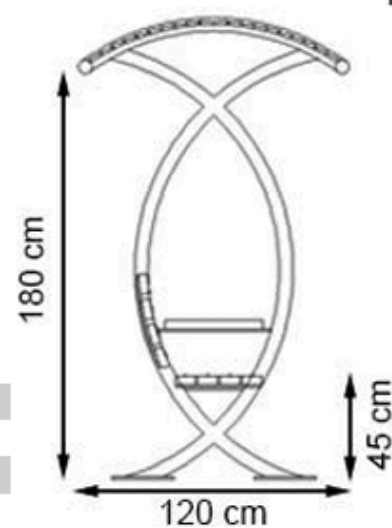

CODE: PWB-269

LEGS: IRON PIPE PROFILE

RECYCLABILITY : %100 ECOLOGICAL

PAINT: STATIC POLYESTER OVEN

AREA OF USE : OUTDOOR

WOOD: THERMOWOOD YELLOW PINE

PROTECTION: MAINTENANCE-FREE