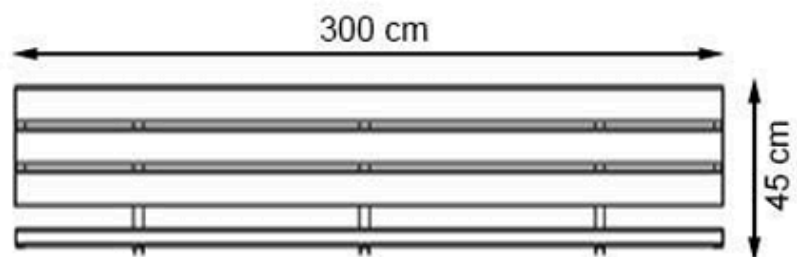

CODE: PWB-263

LEGS: SHEET IRON

RECYCLABILITY : %100 ECOLOGICAL

PAINT: STATIC POLYESTER OVEN

AREA OF USE : OUTDOOR

WOOD: THERMOWOOD YELLOW PINE

PROTECTION: MAINTENANCE-FREE

CODE: PWB-264