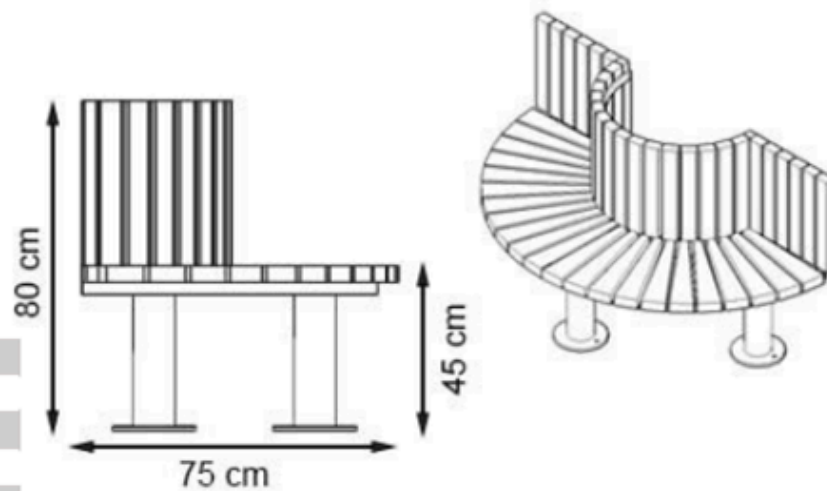

LEGS: SHEET METAL

RECYCLABILITY : %100 ECOLOGICAL

PAINT: STATIC POLYESTER OVEN

AREA OF USE : OUTDOOR

WOOD: THERMOWOOD YELLOW PINE

PROTECTION: MAINTENANCE-FREE

CODE: PWB-209

LEGS: IRON PIPE PROFILE