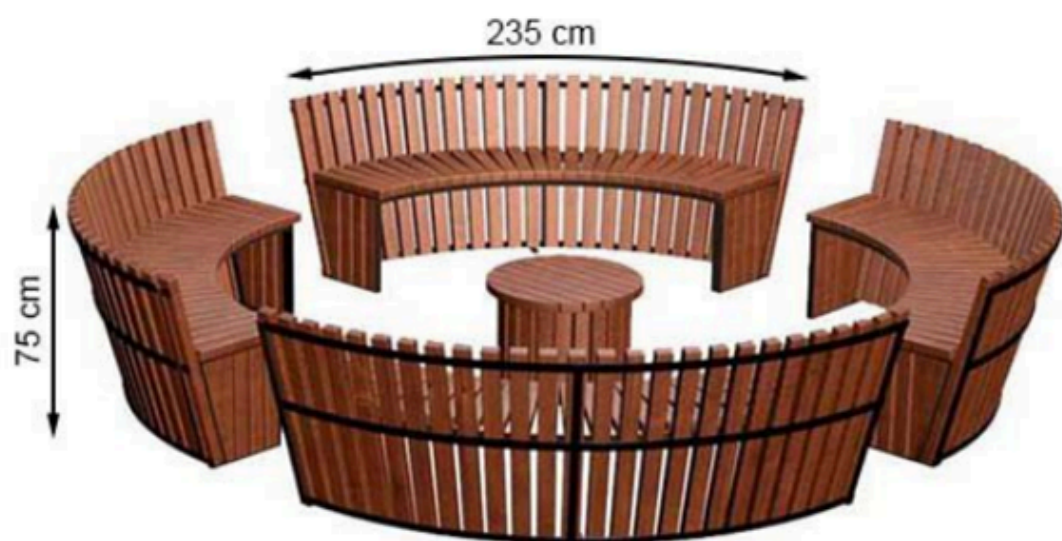

CODE:PWB-222

LEGS: SHEET METAL

RECYCLABILITY : %100 ECOLOGICAL

PAINT: STATIC POLYESTER OVEN

AREA OF USE : OUTDOOR

WOOD: THERMOWOOD YELLOW PINE

PROTECTION: MAINTENANCE-FREE