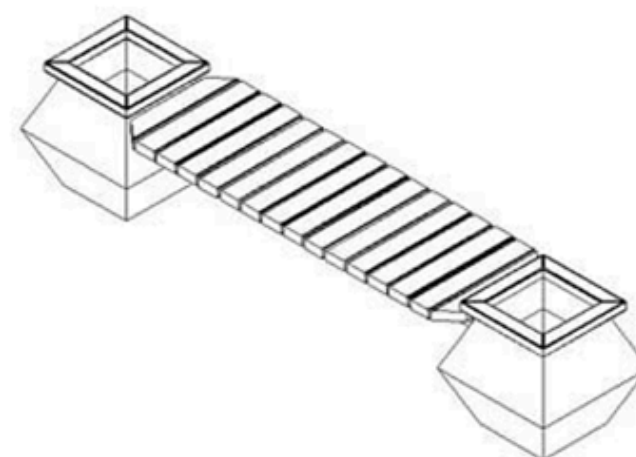

CODE: PWB-238

LEGS: SHEET IRON

RECYCLABILITY : %100 ECOLOGICAL

PAINT: STATIC POLYESTER OVEN

AREA OF USE : OUTDOOR

WOOD: THERMOWOOD YELLOW PINE

PROTECTION: MAINTENANCE-FREE