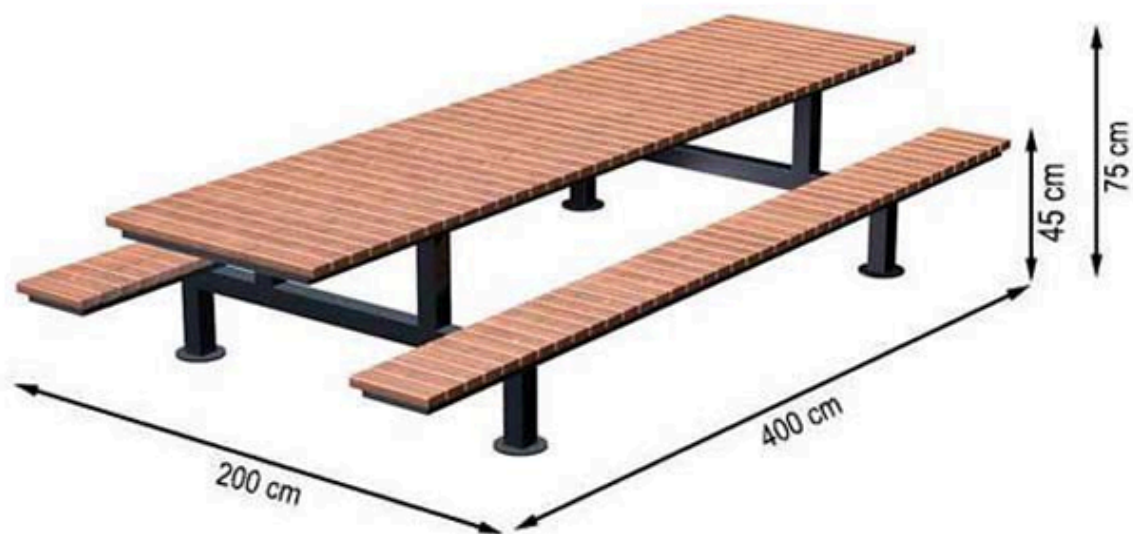

CODE: PWB-291