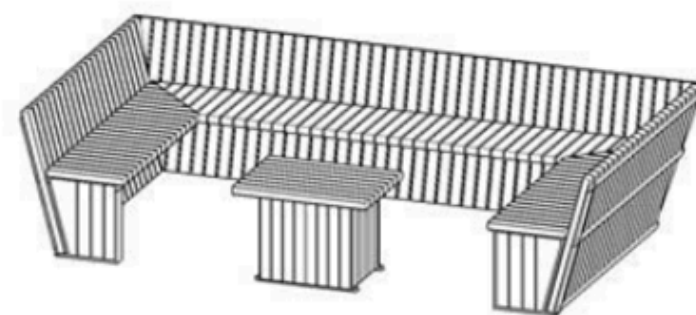

CODE: PWB-219

LEGS: SHEET METAL

RECYCLABILITY : %100 ECOLOGICAL

PAINT: STATIC POLYESTER OVEN

AREA OF USE : OUTDOOR

WOOD: THERMOWOOD YELLOW PINE

PROTECTION: MAINTENANCE-FREE