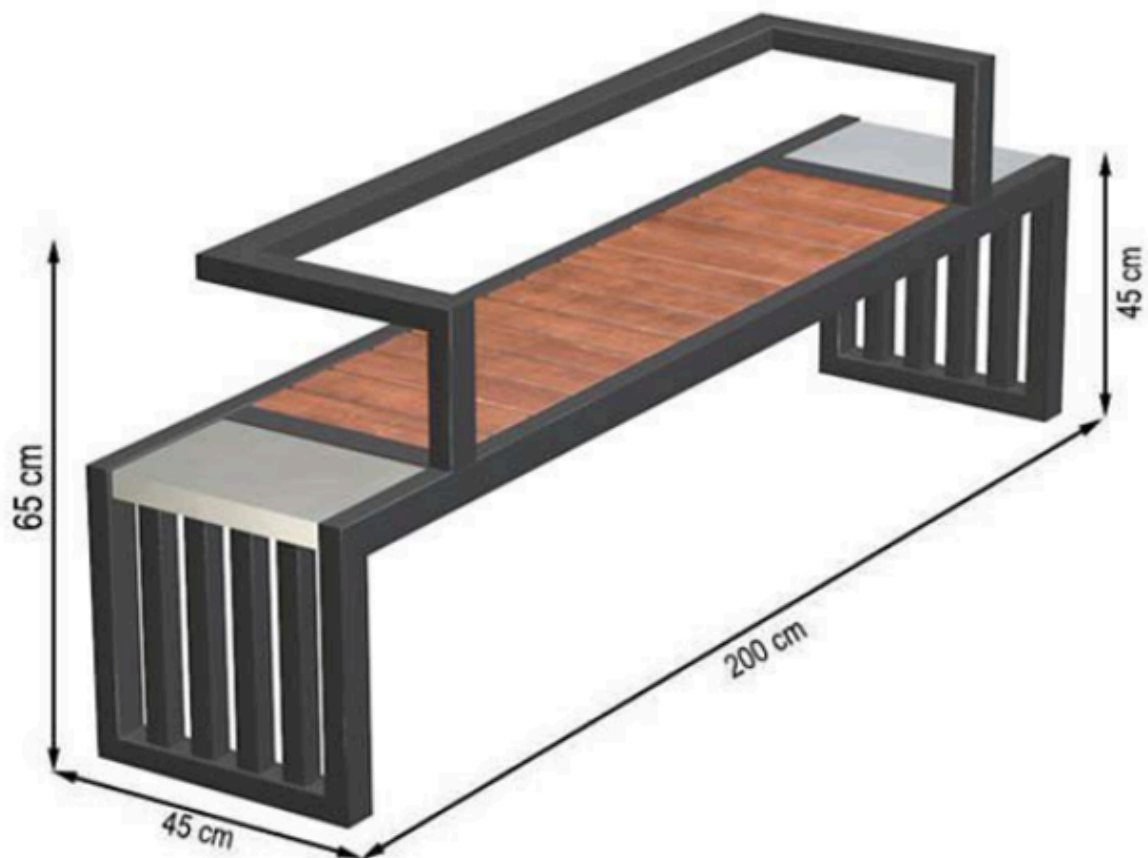

CODE: PWB-227

LEGS: IRON PROFILE

RECYCLABILITY : %100 ECOLOGICAL

PAINT: STATIC POLYESTER OVEN

AREA OF USE : OUTDOOR

WOOD: THERMOWOOD YELLOW PINE

PROTECTION: MAINTENANCE-FREE