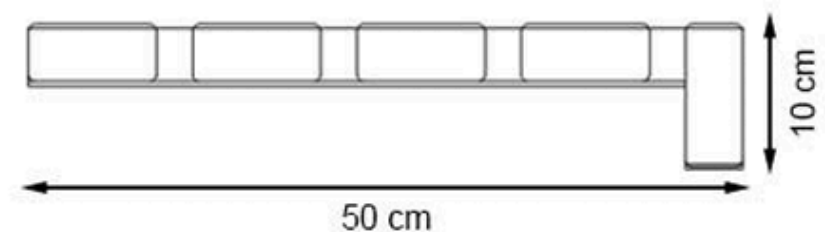

CODE: PWB-262

LEGS: SHEET IRON

RECYCLABILITY : %100 ECOLOGICAL

PAINT: STATIC POLYESTER OVEN

AREA OF USE : OUTDOOR

WOOD: THERMOWOOD YELLOW PINE

PROTECTION: MAINTENANCE-FREE