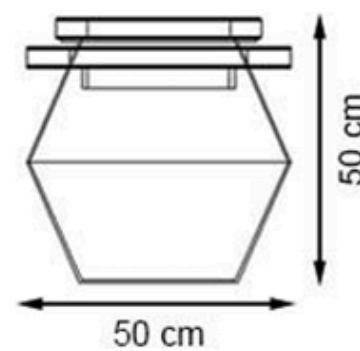

CODE: PWB-238

LEGS: SHEET IRON

RECYCLABILITY : %100 ECOLOGICAL

PAINT: STATIC POLYESTER OVEN

AREA OF USE : OUTDOOR

WOOD: THERMOWOOD YELLOW PINE

PROTECTION: MAINTENANCE-FREE