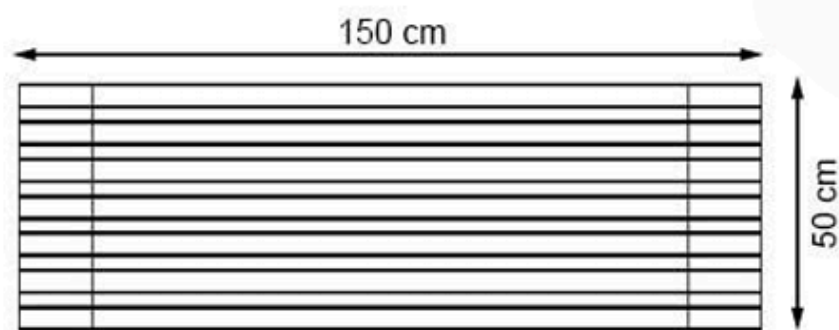

CODE: PWB-255

LEGS: PRECAST CONCRETE

RECYCLABILITY : %100 ECOLOGICAL

PAINT: NATURAL

AREA OF USE : OUTDOOR

WOOD: THERMOWOOD YELLOW PINE

PROTECTION: MAINTENANCE-FREE

CODE: PWB-256