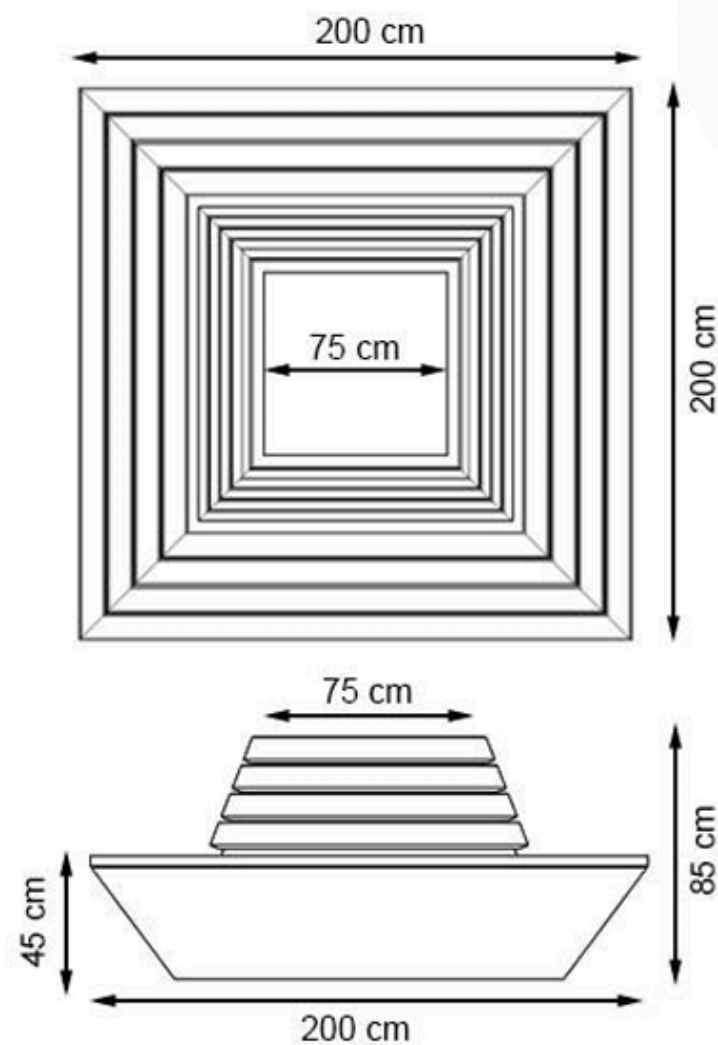

CODE: PWB-247

LEGS: PRECAST CONCRETE

RECYCLABILITY : %100 ECOLOGICAL

PAINT: NATURAL

AREA OF USE : OUTDOOR

WOOD: THERMOWOOD YELLOW PINE

PROTECTION: MAINTENANCE-FREE

CODE: PWB-248