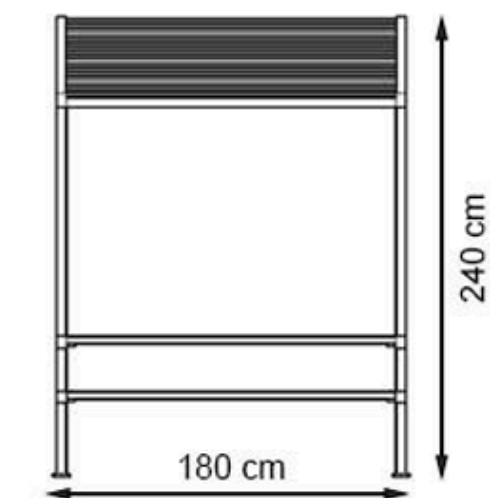

CODE: PWB-294

LEGS: IRON PROFILE

RECYCLABILITY : %100 ECOLOGICAL

PAINT: STATIC POLYESTER OVEN

AREA OF USE : OUTDOOR

WOOD: THERMOWOOD YELLOW PINE

PROTECTION: MAINTENANCE-FREE