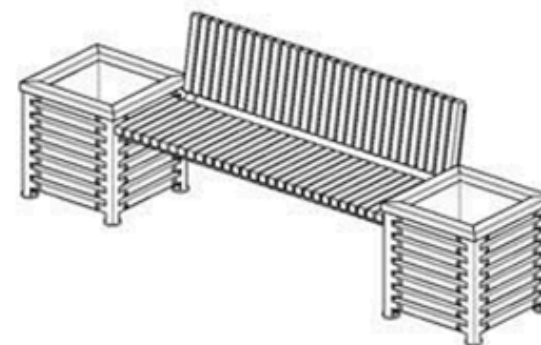

CODE: PWB-244

LEGS: IRONWORK

RECYCLABILITY : %100 ECOLOGICAL

PAINT: STATIC POLYESTER OVEN

AREA OF USE : OUTDOOR

WOOD: THERMOWOOD YELLOW PINE

PROTECTION: MAINTENANCE-FREE