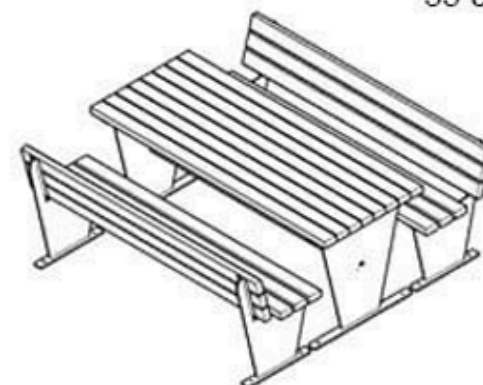

CODE: PWB-287

LEGS: SHEET IRON

RECYCLABILITY : %100 ECOLOGICAL

PAINT: STATIC POLYESTER OVEN

AREA OF USE : OUTDOOR

WOOD: THERMOWOOD YELLOW PINE

PROTECTION: MAINTENANCE-FREE

CODE: PWB-288