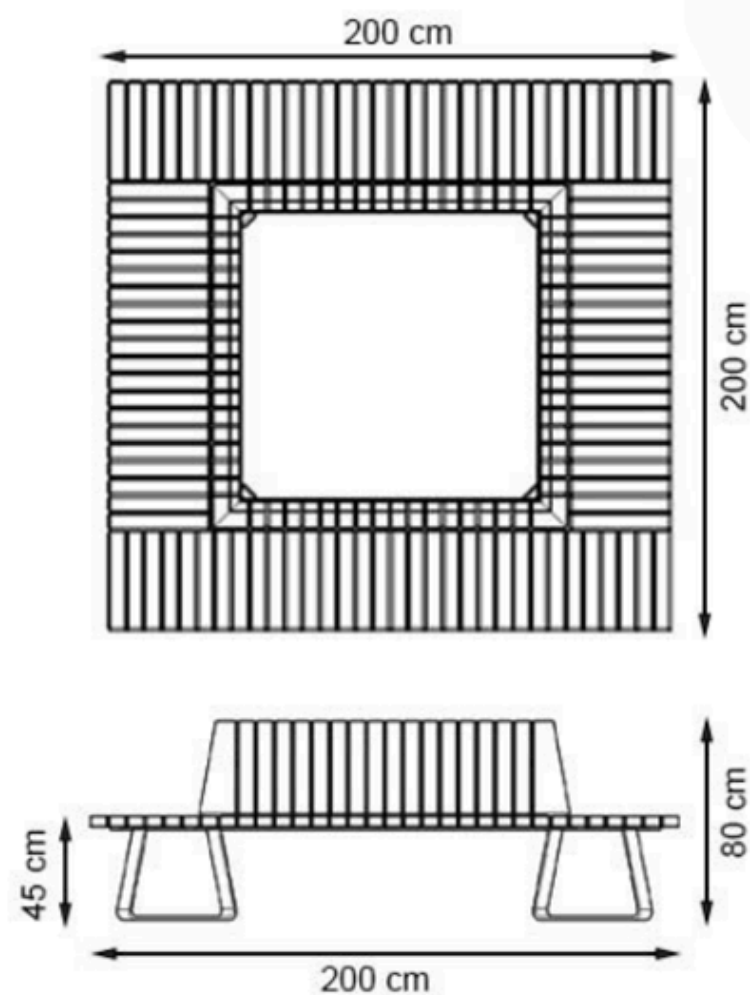

CODE: PWB-207

**LEGS: SHEET METAL**

**RECYCLABILITY : %100 ECOLOGICAL**

**PAINT: STATIC POLYESTER OVEN**

**AREA OF USE : OUTDOOR**

**WOOD: THERMOWOOD YELLOW PINE**

**PROTECTION: MAINTENANCE-FREE**

CODE: PWB-208