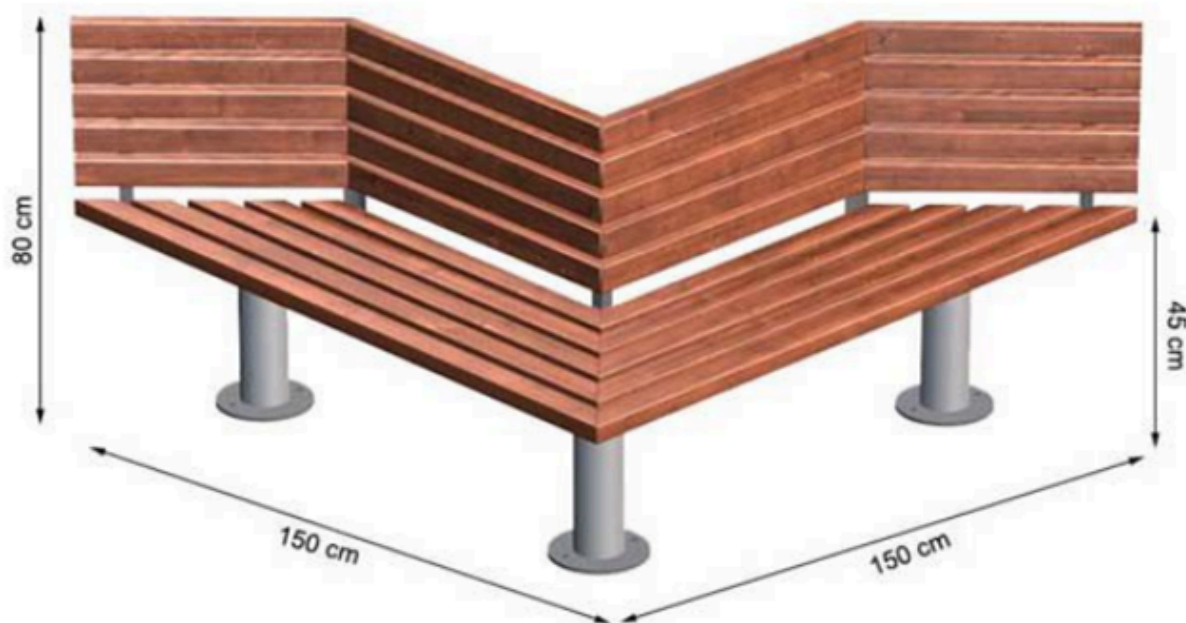

CODE: PWB-212

LEGS: IRON PIPE PROFILE

RECYCLABILITY : %100 ECOLOGICAL

PAINT: STATIC POLYESTER OVEN

AREA OF USE : OUTDOOR

WOOD: THERMOWOOD YELLOW PINE

PROTECTION: MAINTENANCE-FREE