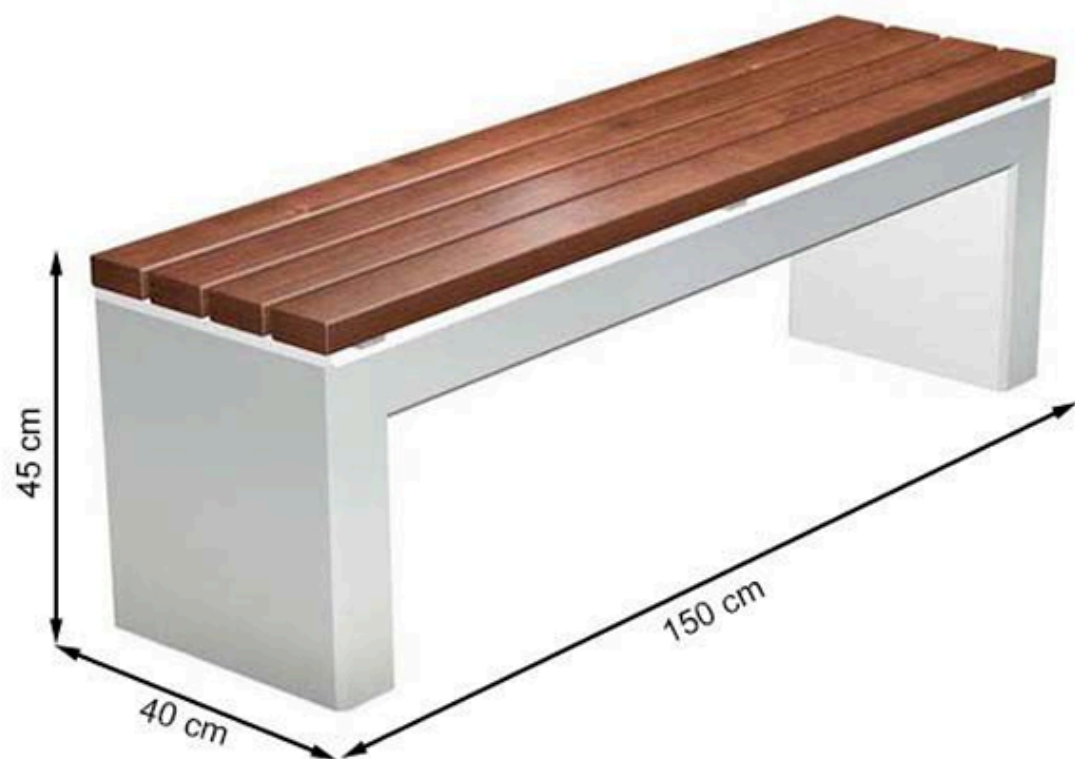

CODE: PWB-254

LEGS: PRECAST CONCRETE

PAINT: NATURAL

WOOD: THERMOWOOD YELLOW PINE

RECYCLABILITY : %100 ECOLOGICAL

AREA OF USE : OUTDOOR

PROTECTION: MAINTENANCE-FREE