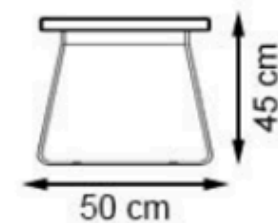

CODE: PWB-215

LEGS: IRON PIPE PROFILE

RECYCLABILITY : %100 ECOLOGICAL

PAINT: STATIC POLYESTER OVEN

AREA OF USE : OUTDOOR

WOOD: THERMOWOOD YELLOW PINE

PROTECTION: MAINTENANCE-FREE

CODE: PWB-216