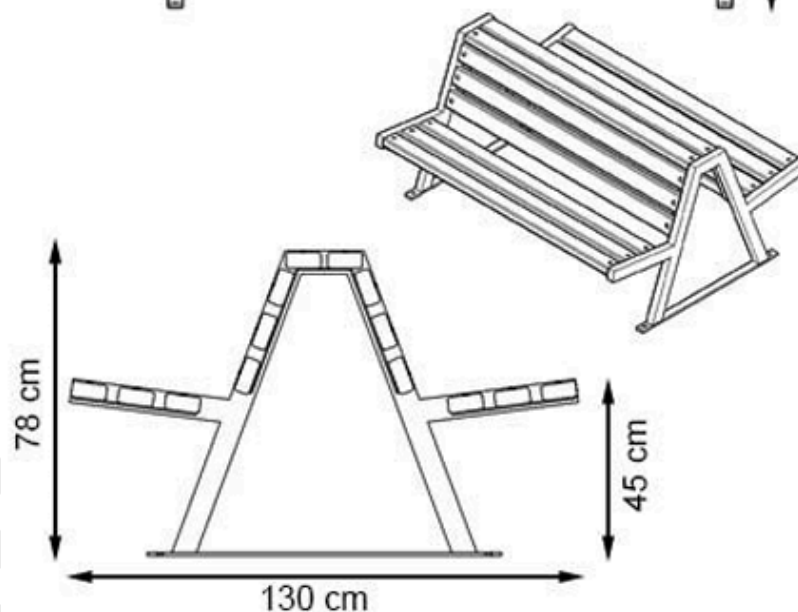

CODE: PWB-267

LEGS: IRON PROFILE

RECYCLABILITY : %100 ECOLOGICAL

PAINT: STATIC POLYESTER OVEN

AREA OF USE : OUTDOOR

WOOD: THERMOWOOD YELLOW PINE

PROTECTION: MAINTENANCE-FREE