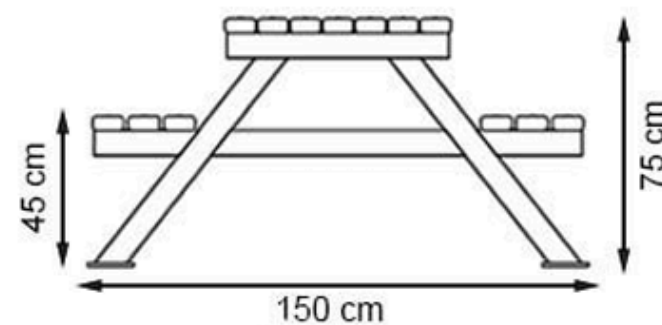

LEGS: IRON SQUARE PROFILE

RECYCLABILITY : %100 ECOLOGICAL

PAINT: STATIC POLYESTER OVEN

AREA OF USE : OUTDOOR

WOOD: THERMOWOOD YELLOW PINE

PROTECTION: MAINTENANCE-FREE

CODE: PWB-273

LEGS: IRON PROFILE