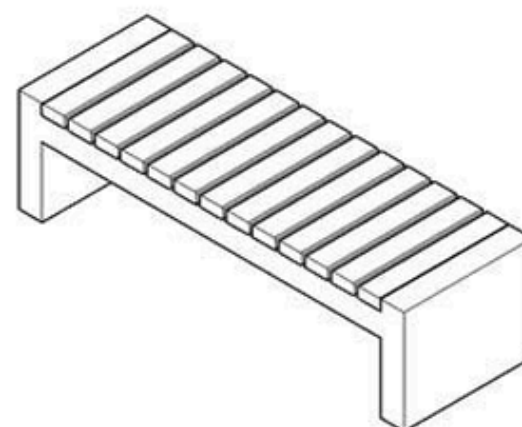

CODE: PWB-255

LEGS: PRECAST CONCRETE

RECYCLABILITY : %100 ECOLOGICAL

PAINT: NATURAL

AREA OF USE : OUTDOOR

WOOD: THERMOWOOD YELLOW PINE

PROTECTION: MAINTENANCE-FREE