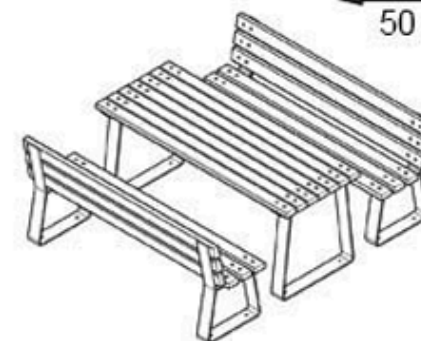

LEGS: IRON PIPE PROFILE

RECYCLABILITY : %100 ECOLOGICAL

PAINT: STATIC POLYESTER OVEN

AREA OF USE : OUTDOOR

WOOD: THERMOWOOD YELLOW PINE

PROTECTION: MAINTENANCE-FREE

CODE: PWB-281

LEGS: SHEET IRON