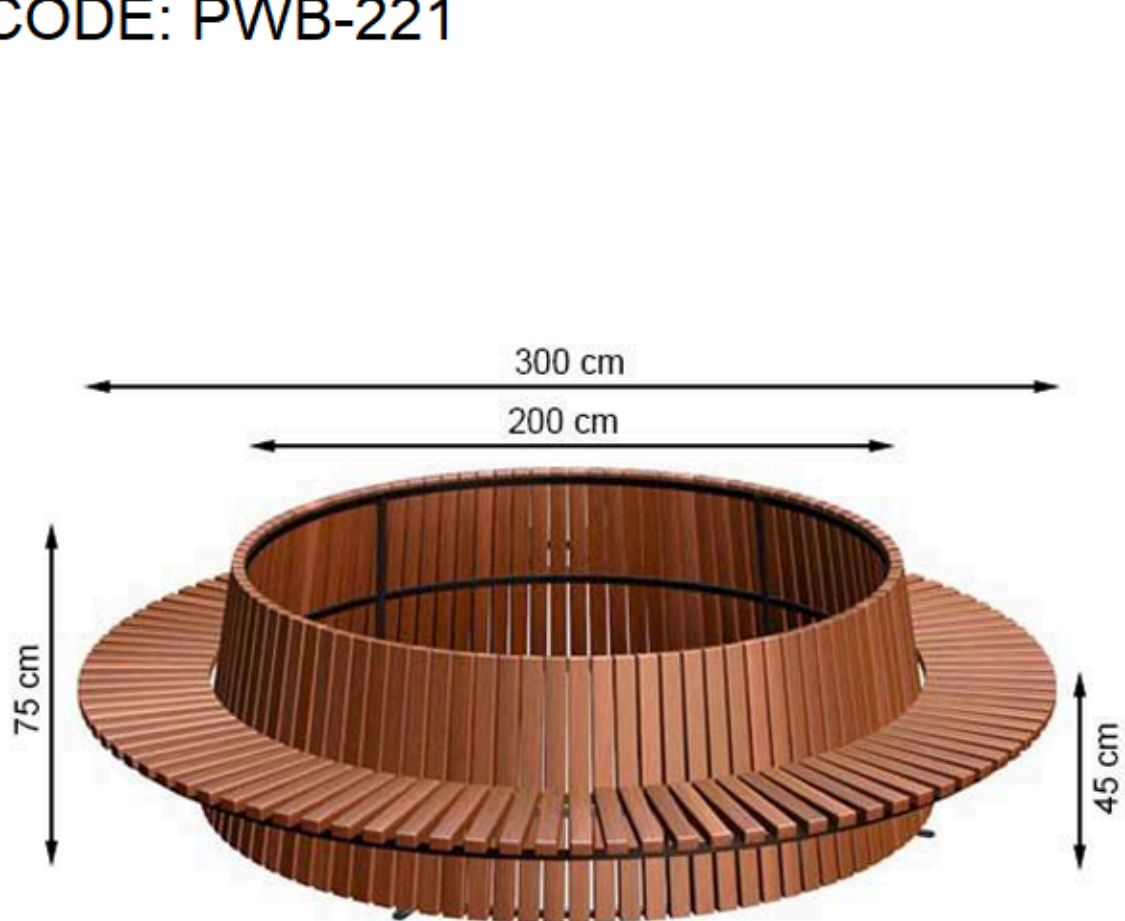

CODE: PWB-221

LEGS: SHEET IRON

RECYCLABILITY : %100 ECOLOGICAL

PAINT: STATIC POLYESTER OVEN

AREA OF USE : OUTDOOR

WOOD: THERMOWOOD YELLOW PINE

PROTECTION: MAINTENANCE-FREE