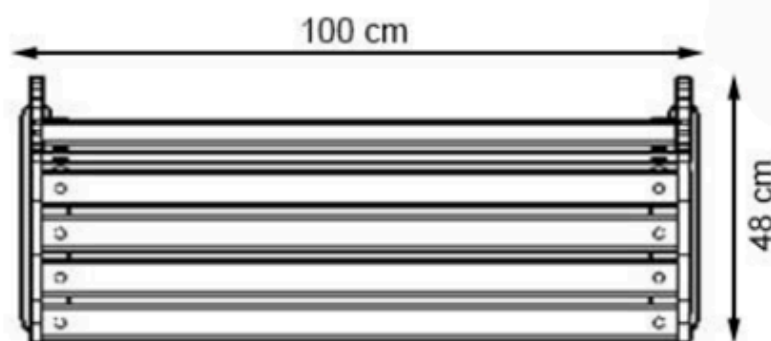

CODE: PWB-231

LEGS: IRON PIPE PROFILE

RECYCLABILITY : %100 ECOLOGICAL

PAINT: STATIC POLYESTER OVEN

AREA OF USE : OUTDOOR

WOOD: THERMOWOOD YELLOW PINE

PROTECTION: MAINTENANCE-FREE

CODE: PWB-232