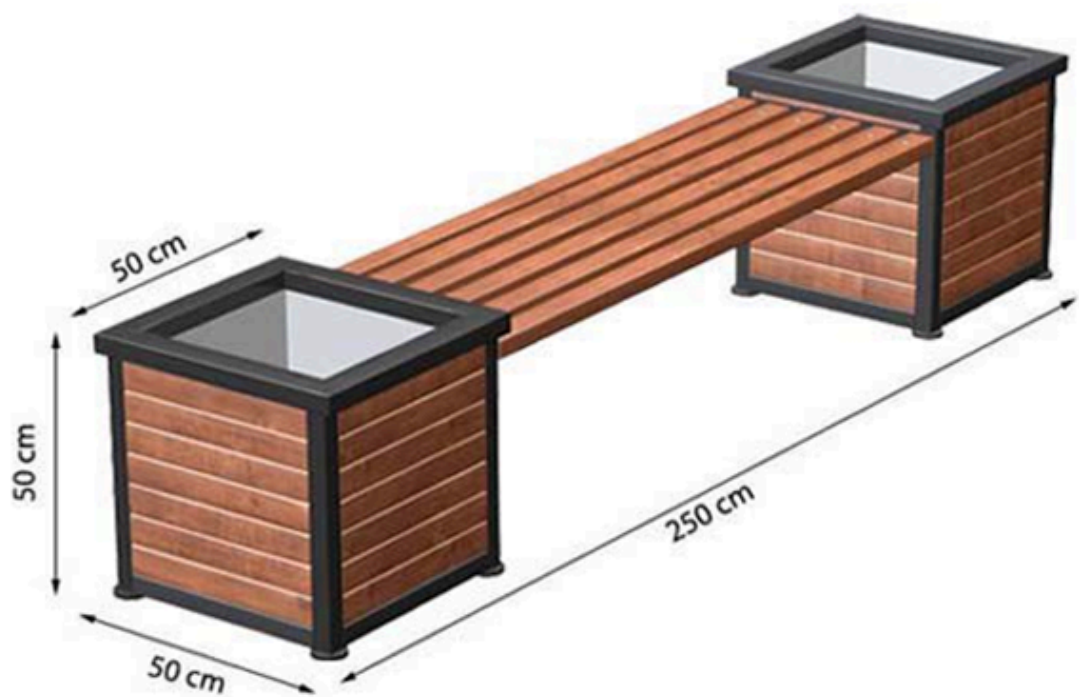

RECYCLABILITY : %100 ECOLOGICAL

PAINT: STATIC POLYESTER OVEN

AREA OF USE : OUTDOOR

WOOD: THERMOWOOD YELLOW PINE

PROTECTION: MAINTENANCE-FREE

CODE: PWB-242

LEGS: IRON SQUARE PROFILE

RECYCLABILITY : %100 ECOLOGICAL