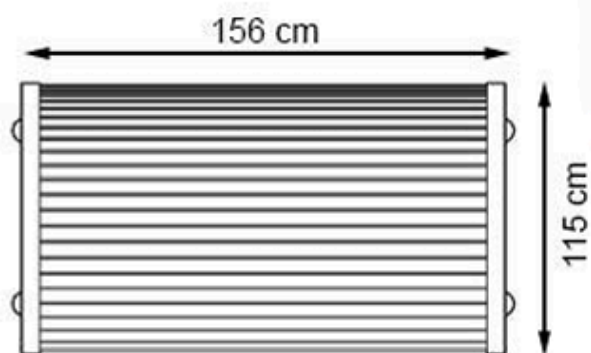

CODE: PWB-270

LEGS: IRON PIPE PROFILE

RECYCLABILITY : %100 ECOLOGICAL

PAINT: STATIC POLYESTER OVEN

AREA OF USE : OUTDOOR

WOOD: THERMOWOOD YELLOW PINE

PROTECTION: MAINTENANCE-FREE