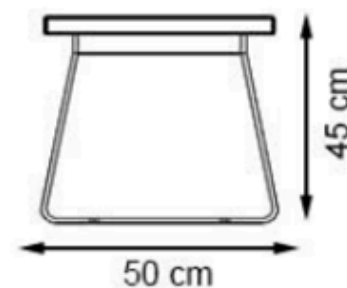

CODE: PWB-213

LEGS: SHEET METAL

RECYCLABILITY : %100 ECOLOGICAL

PAINT: STATIC POLYESTER OVEN

AREA OF USE : OUTDOOR

WOOD: THERMOWOOD YELLOW PINE

PROTECTION: MAINTENANCE-FREE