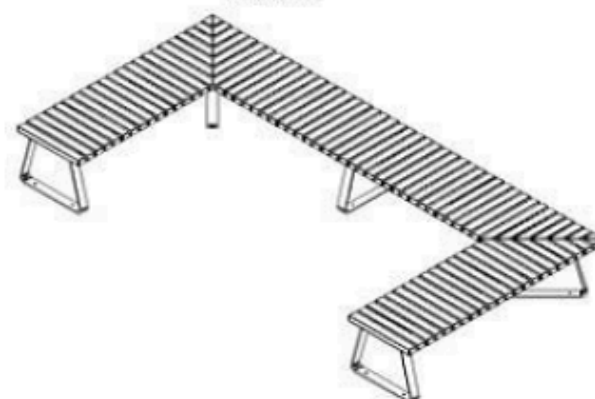

CODE: PWB-202

LEGS: SHEET METAL

RECYCLABILITY : %100 ECOLOGICAL

PAINT: STATIC POLYESTER OVEN

AREA OF USE : OUTDOOR

WOOD: THERMOWOOD YELLOW PINE

PROTECTION: MAINTENANCE-FREE

CODE: PWB-203