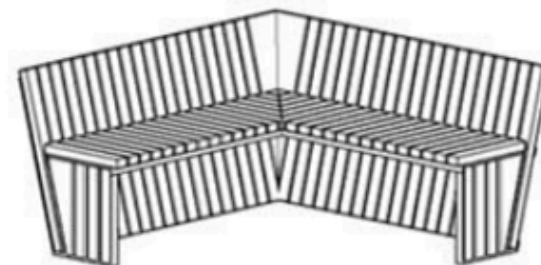

CODE: PWB-220

LEGS: SHEET METAL

RECYCLABILITY : %100 ECOLOGICAL

PAINT: STATIC POLYESTER OVEN

AREA OF USE : OUTDOOR

WOOD: THERMOWOOD YELLOW PINE

PROTECTION: MAINTENANCE-FREE