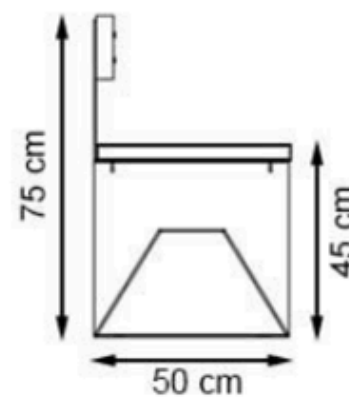

CODE: PWB-228

LEGS: SHEET METAL

RECYCLABILITY : %100 ECOLOGICAL

PAINT: STATIC POLYESTER OVEN

AREA OF USE : OUTDOOR

WOOD: THERMOWOOD YELLOW PINE

PROTECTION: MAINTENANCE-FREE