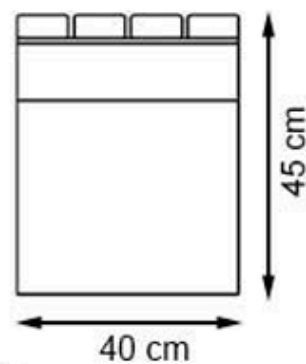

CODE: PWB-254

LEGS: PRECAST CONCRETE

PAINT: NATURAL

WOOD: THERMOWOOD YELLOW PINE

RECYCLABILITY : %100 ECOLOGICAL

AREA OF USE : OUTDOOR

PROTECTION: MAINTENANCE-FREE