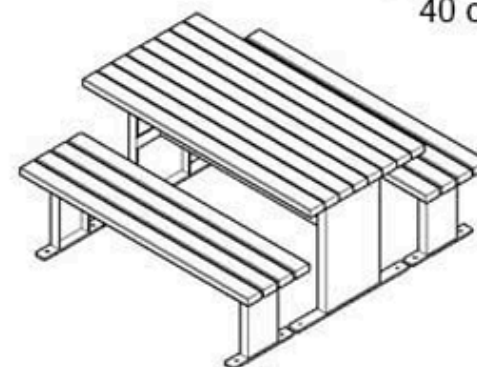

CODE: PWB-286

LEGS: SHEET IRON

RECYCLABILITY : %100 ECOLOGICAL

PAINT: STATIC POLYESTER OVEN

AREA OF USE : OUTDOOR

WOOD: THERMOWOOD YELLOW PINE

PROTECTION: MAINTENANCE-FREE