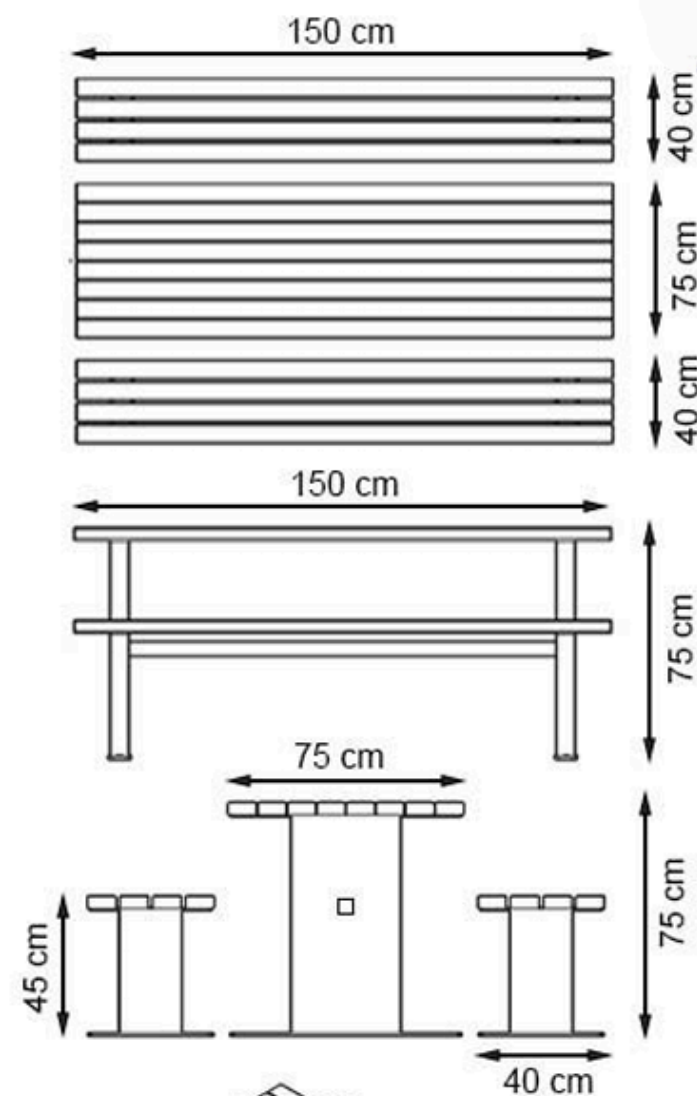

CODE: PWB-286

LEGS: SHEET IRON

RECYCLABILITY : %100 ECOLOGICAL

PAINT: STATIC POLYESTER OVEN

AREA OF USE : OUTDOOR

WOOD: THERMOWOOD YELLOW PINE

PROTECTION: MAINTENANCE-FREE