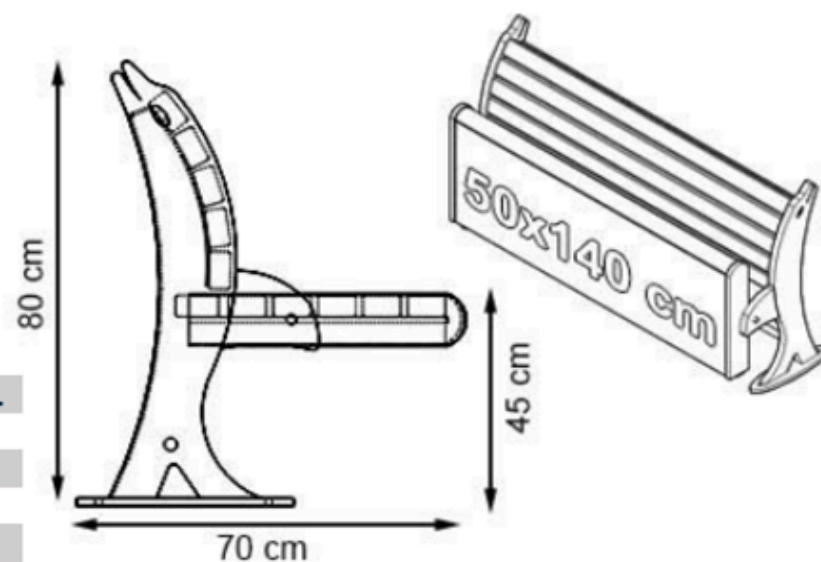

CODE: PWB-236

LEGS: ALUMINUM CASTING

RECYCLABILITY : %100 ECOLOGICAL

PAINT: STATIC POLYESTER OVEN

AREA OF USE : OUTDOOR

WOOD: THERMOWOOD YELLOW PINE

PROTECTION: MAINTENANCE-FREE