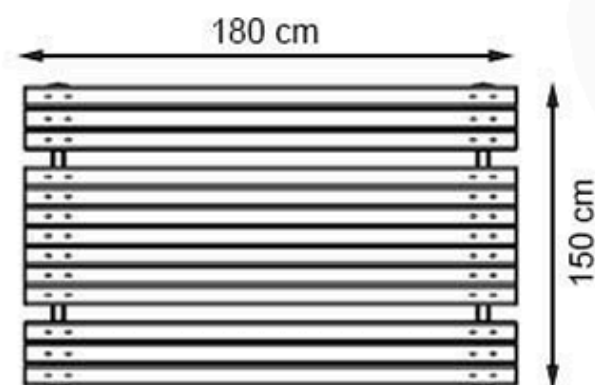

LEGS: IRON SQUARE PROFILE

RECYCLABILITY : %100 ECOLOGICAL

PAINT: STATIC POLYESTER OVEN

AREA OF USE : OUTDOOR

WOOD: THERMOWOOD YELLOW PINE

PROTECTION: MAINTENANCE-FREE

CODE: PWB-273

LEGS: IRON PROFILE