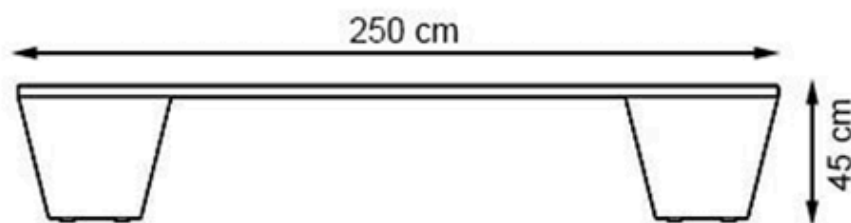

CODE: PWB-239

LEGS: SHEET IRON

RECYCLABILITY : %100 ECOLOGICAL

PAINT: STATIC POLYESTER OVEN

AREA OF USE : OUTDOOR

WOOD: THERMOWOOD YELLOW PINE

PROTECTION: MAINTENANCE-FREE