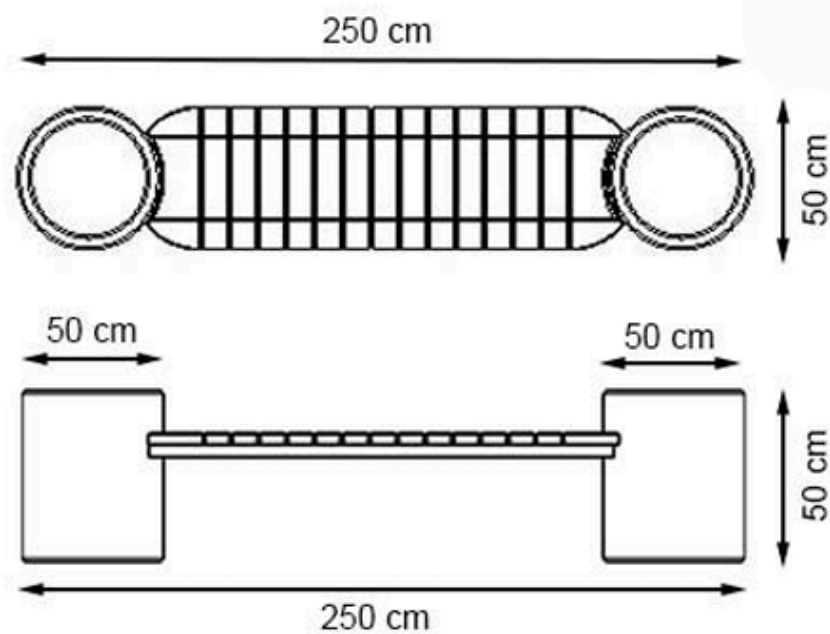

CODE: PWB-247

LEGS: PRECAST CONCRETE

RECYCLABILITY : %100 ECOLOGICAL

PAINT: NATURAL

AREA OF USE : OUTDOOR

WOOD: THERMOWOOD YELLOW PINE

PROTECTION: MAINTENANCE-FREE