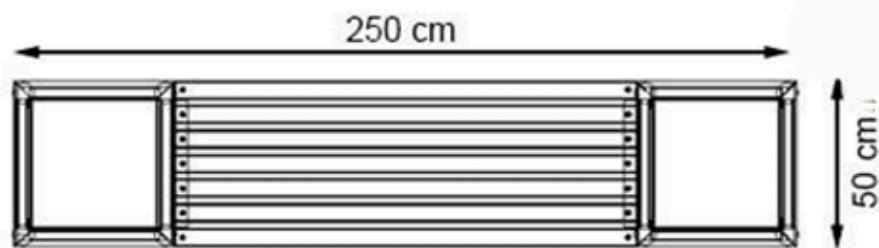

RECYCLABILITY : %100 ECOLOGICAL

PAINT: STATIC POLYESTER OVEN

AREA OF USE : OUTDOOR

WOOD: THERMOWOOD YELLOW PINE

PROTECTION: MAINTENANCE-FREE

CODE: PWB-242

LEGS: IRON SQUARE PROFILE

RECYCLABILITY : %100 ECOLOGICAL