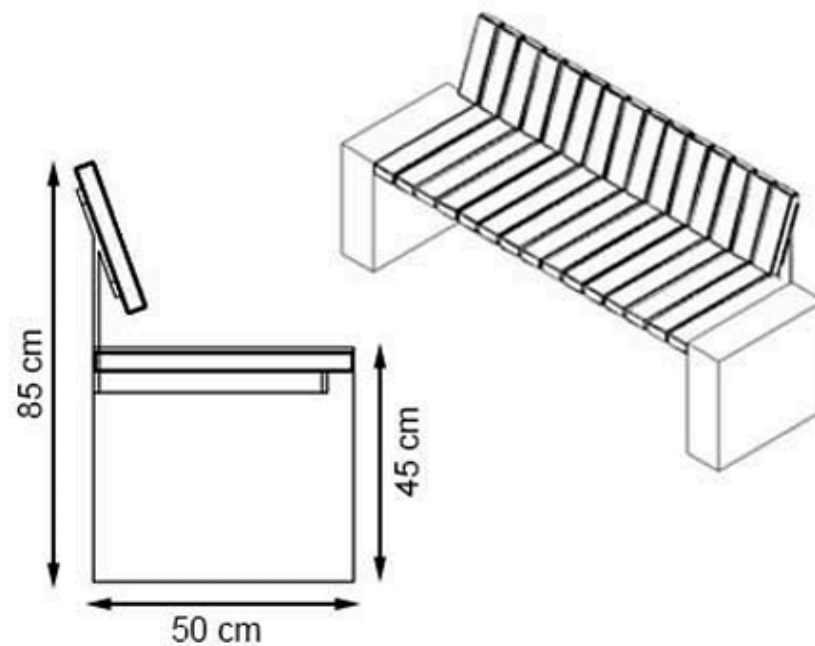

LEGS: PRECAST CONCRETE

RECYCLABILITY : %100 ECOLOGICAL

PAINT: NATURAL

AREA OF USE : OUTDOOR

WOOD: THERMOWOOD YELLOW PINE

PROTECTION: MAINTENANCE-FREE

CODE: PWB-249

LEGS: PRECAST CONCRETE