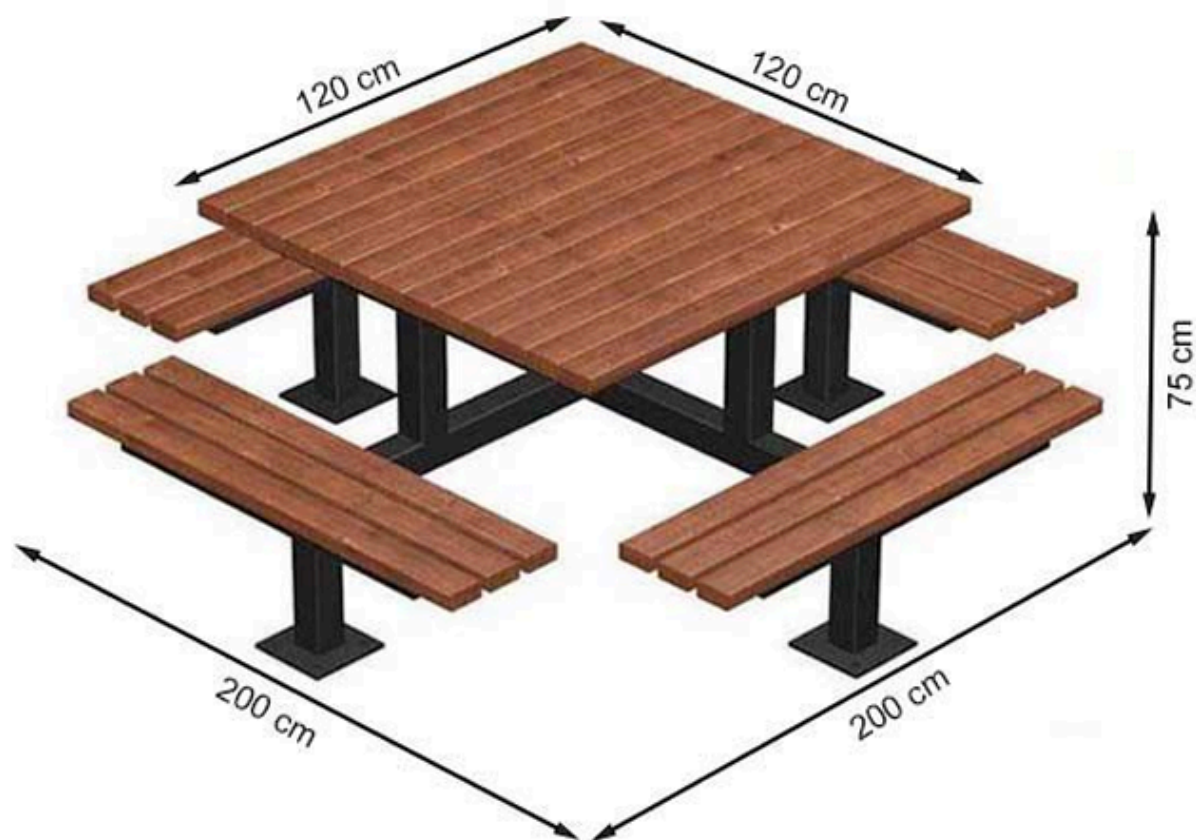

CODE: PWB-292

LEGS: IRON SQUARE PROFILE

RECYCLABILITY : %100 ECOLOGICAL

PAINT: STATIC POLYESTER OVEN

AREA OF USE : OUTDOOR

WOOD: THERMOWOOD YELLOW PINE

PROTECTION: MAINTENANCE-FREE