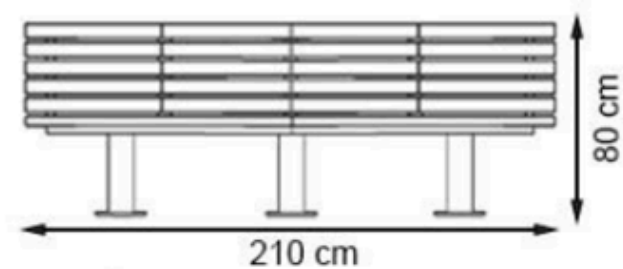

CODE: PWB-212

LEGS: IRON PIPE PROFILE

RECYCLABILITY : %100 ECOLOGICAL

PAINT: STATIC POLYESTER OVEN

AREA OF USE : OUTDOOR

WOOD: THERMOWOOD YELLOW PINE

PROTECTION: MAINTENANCE-FREE