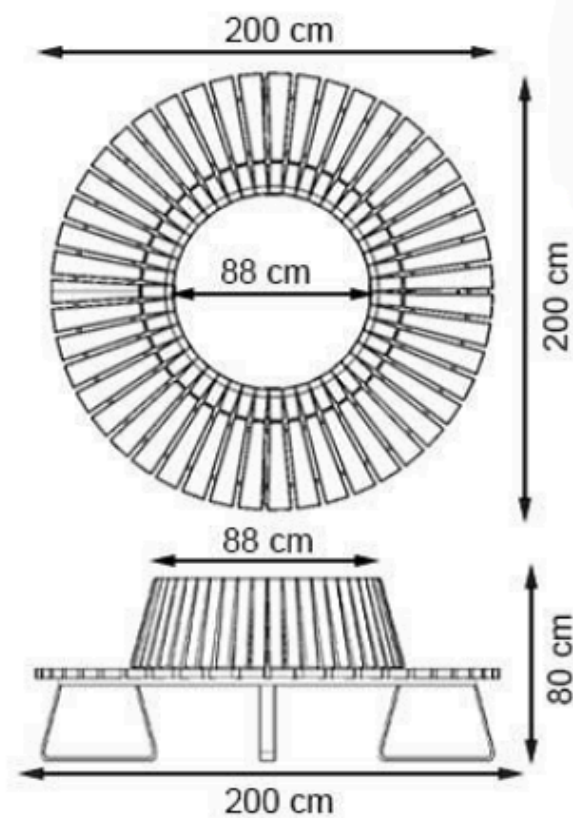

CODE: PWB-205

LEGS: SHEET METAL

RECYCLABILITY : %100 ECOLOGICAL

PAINT: STATIC POLYESTER OVEN

AREA OF USE : OUTDOOR

WOOD: THERMOWOOD YELLOW PINE

PROTECTION: MAINTENANCE-FREE