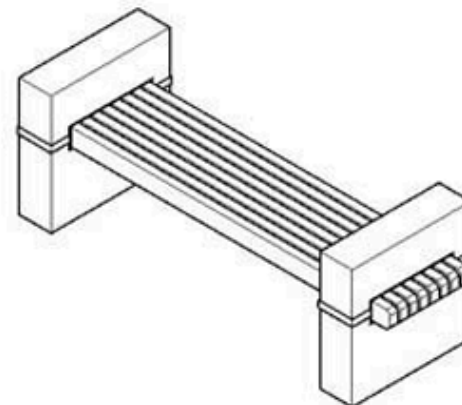

CODE: PWB-251

LEGS: MOSAIC CONCRETE

RECYCLABILITY : %100 ECOLOGICAL

PAINT: NATURAL

AREA OF USE : OUTDOOR

WOOD: THERMOWOOD YELLOW PINE

PROTECTION: MAINTENANCE-FREE