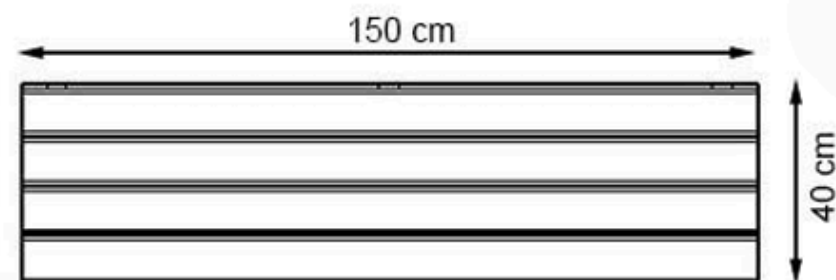

CODE: PWB-254

LEGS: PRECAST CONCRETE

PAINT: NATURAL

WOOD: THERMOWOOD YELLOW PINE

RECYCLABILITY : %100 ECOLOGICAL

AREA OF USE : OUTDOOR

PROTECTION: MAINTENANCE-FREE