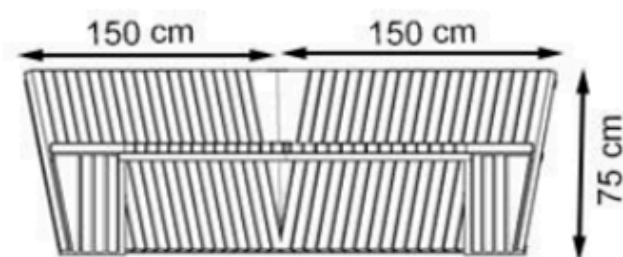

CODE: PWB-223

LEGS: SHEET METAL

RECYCLABILITY : %100 ECOLOGICAL

PAINT: STATIC POLYESTER OVEN

AREA OF USE : OUTDOOR

WOOD: THERMOWOOD YELLOW PINE

PROTECTION: MAINTENANCE-FREE