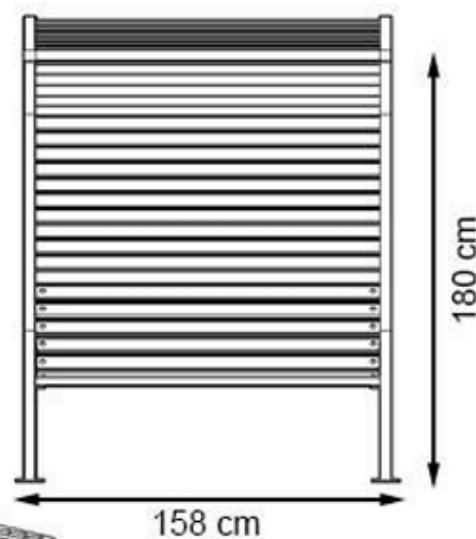

CODE: PWB-271

LEGS: IRON SQUARE PROFILE

RECYCLABILITY : %100 ECOLOGICAL

PAINT: STATIC POLYESTER OVEN

AREA OF USE : OUTDOOR

WOOD: THERMOWOOD YELLOW PINE

PROTECTION: MAINTENANCE-FREE