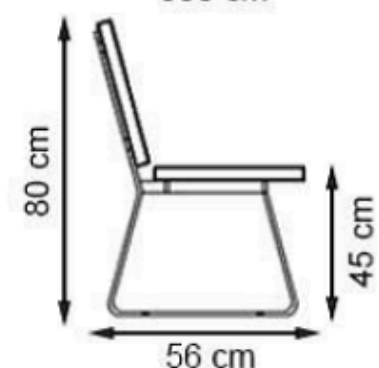

LEGS: SHEET METAL

RECYCLABILITY : %100 ECOLOGICAL

PAINT: STATIC POLYESTER OVEN

AREA OF USE : OUTDOOR

WOOD: THERMOWOOD YELLOW PINE

PROTECTION: MAINTENANCE-FREE

CODE: PWB-204

- LEGS: SHEET METAL
- PAINT: STATIC POLYESTER OVEN
- WOOD: THERMOWOOD YELLOW PINE