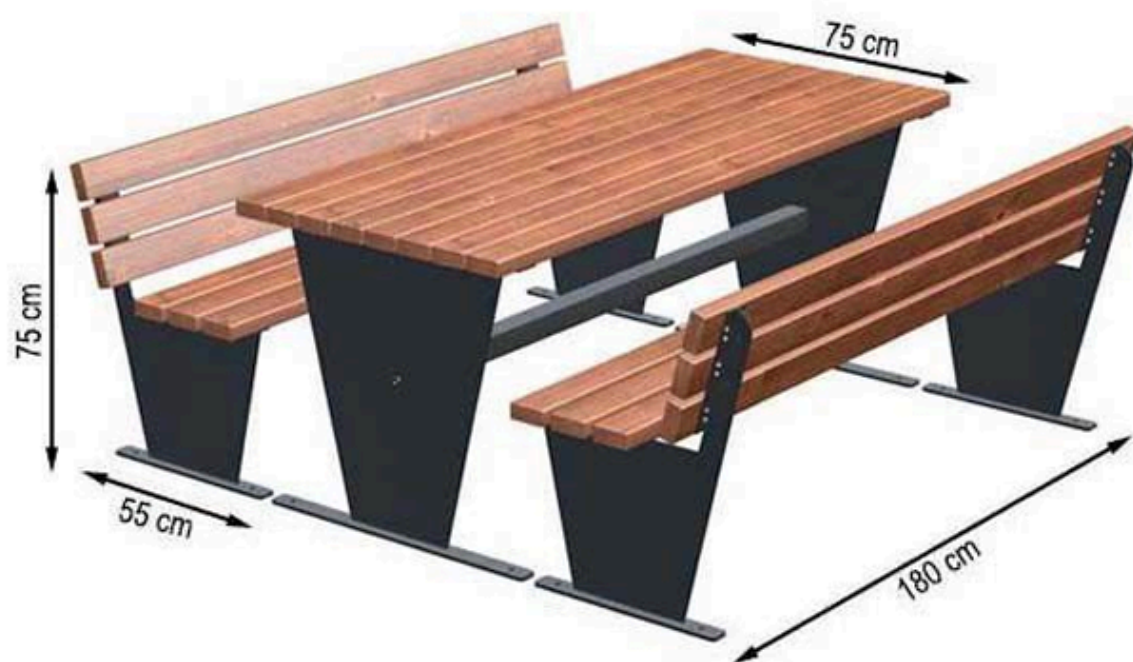

CODE: PWB-287

LEGS: SHEET IRON

RECYCLABILITY : %100 ECOLOGICAL

PAINT: STATIC POLYESTER OVEN

AREA OF USE : OUTDOOR

WOOD: THERMOWOOD YELLOW PINE

PROTECTION: MAINTENANCE-FREE

CODE: PWB-288