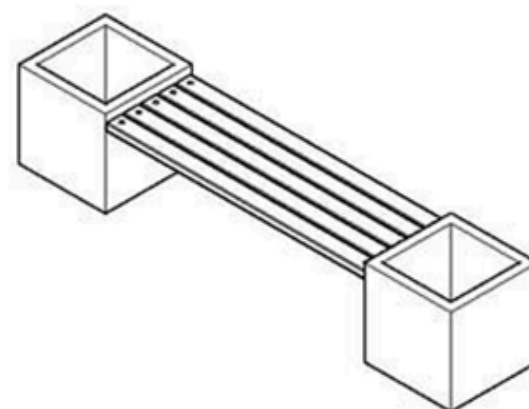

CODE: PWB-246

LEGS: PRECAST CONCRETE

RECYCLABILITY : %100 ECOLOGICAL

PAINT: NATURAL

AREA OF USE : OUTDOOR

WOOD: THERMOWOOD YELLOW PINE

PROTECTION: MAINTENANCE-FREE