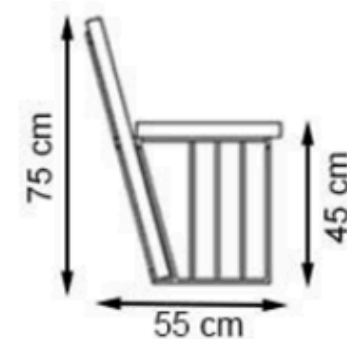

CODE: PWB-223

LEGS: SHEET METAL

RECYCLABILITY : %100 ECOLOGICAL

PAINT: STATIC POLYESTER OVEN

AREA OF USE : OUTDOOR

WOOD: THERMOWOOD YELLOW PINE

PROTECTION: MAINTENANCE-FREE