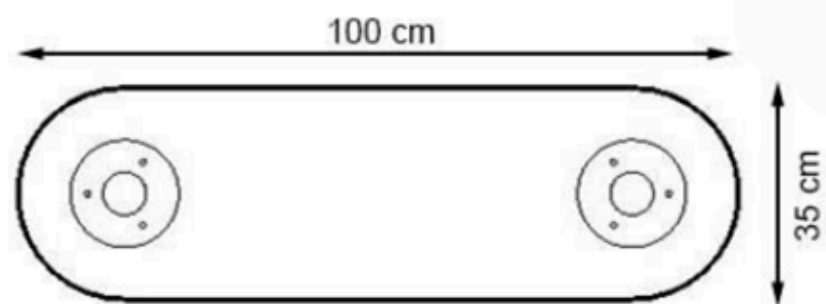

CODE: PWB-231

LEGS: IRON PIPE PROFILE

RECYCLABILITY : %100 ECOLOGICAL

PAINT: STATIC POLYESTER OVEN

AREA OF USE : OUTDOOR

WOOD: THERMOWOOD YELLOW PINE

PROTECTION: MAINTENANCE-FREE