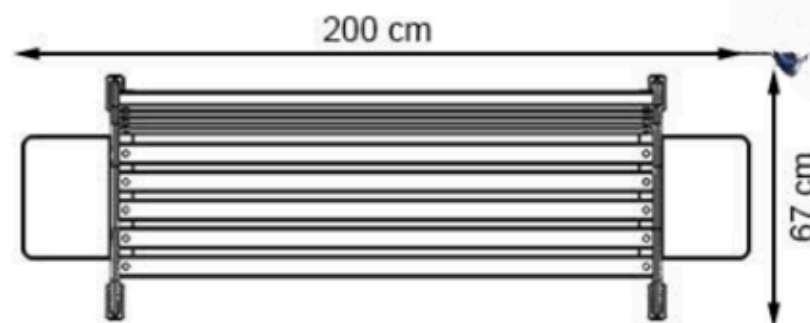

LEGS: SHEET METAL

RECYCLABILITY : %100 ECOLOGICAL

PAINT: STATIC POLYESTER OVEN

AREA OF USE : OUTDOOR

WOOD: THERMOWOOD YELLOW PINE

PROTECTION: MAINTENANCE-FREE

CODE: PWB-225

LEGS: ALUMINUM CASTING