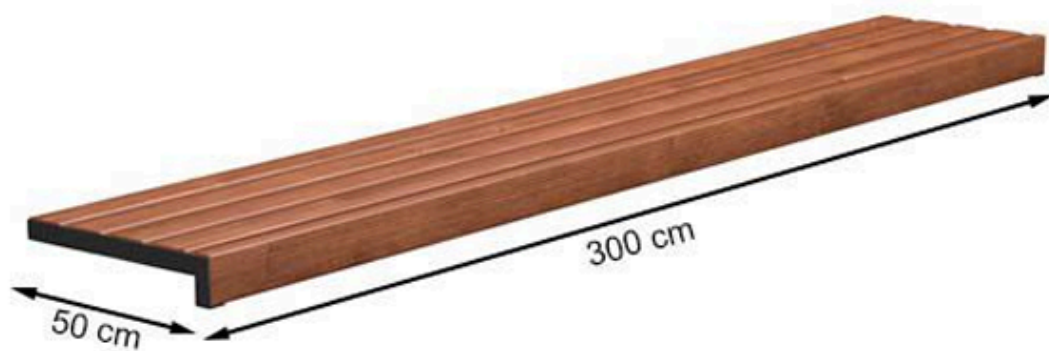

CODE: PWB-262

LEGS: SHEET IRON

RECYCLABILITY : %100 ECOLOGICAL

PAINT: STATIC POLYESTER OVEN

AREA OF USE : OUTDOOR

WOOD: THERMOWOOD YELLOW PINE

PROTECTION: MAINTENANCE-FREE