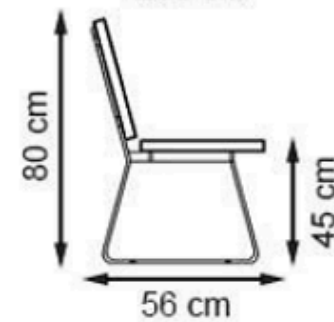

CODE: PWB-205

LEGS: SHEET METAL

RECYCLABILITY : %100 ECOLOGICAL

PAINT: STATIC POLYESTER OVEN

AREA OF USE : OUTDOOR

WOOD: THERMOWOOD YELLOW PINE

PROTECTION: MAINTENANCE-FREE