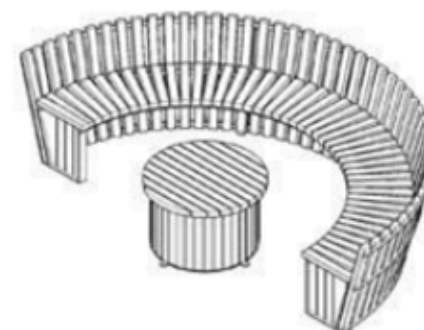

RECYCLABILITY : %100 ECOLOGICAL

PAINT: STATIC POLYESTER OVEN

AREA OF USE : OUTDOOR

WOOD: THERMOWOOD YELLOW PINE

PROTECTION: MAINTENANCE-FREE

CODE: PWB-218

LEGS: SHEET METAL

RECYCLABILITY : %100 ECOLOGICAL