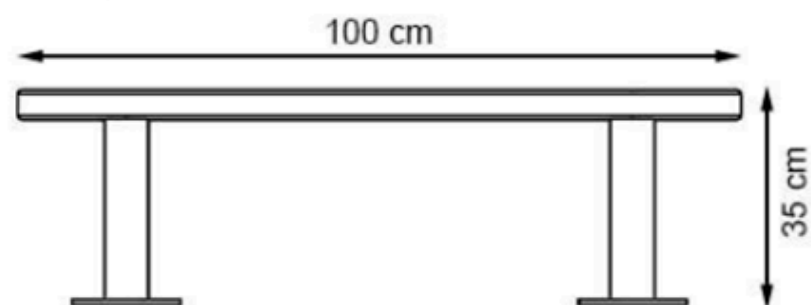

CODE: PWB-231

LEGS: IRON PIPE PROFILE

RECYCLABILITY : %100 ECOLOGICAL

PAINT: STATIC POLYESTER OVEN

AREA OF USE : OUTDOOR

WOOD: THERMOWOOD YELLOW PINE

PROTECTION: MAINTENANCE-FREE