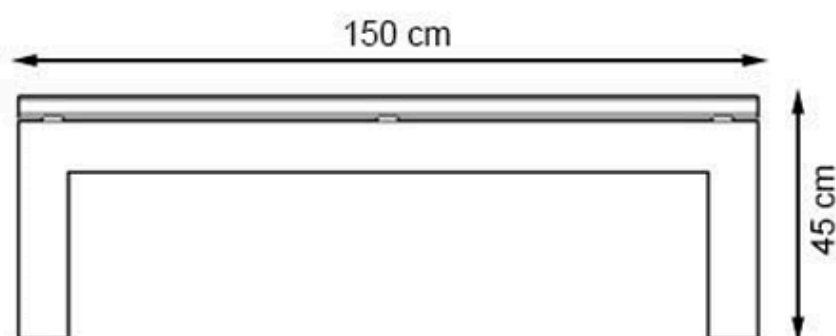

CODE: PWB-254

LEGS: PRECAST CONCRETE

PAINT: NATURAL

WOOD: THERMOWOOD YELLOW PINE

RECYCLABILITY : %100 ECOLOGICAL

AREA OF USE : OUTDOOR

PROTECTION: MAINTENANCE-FREE