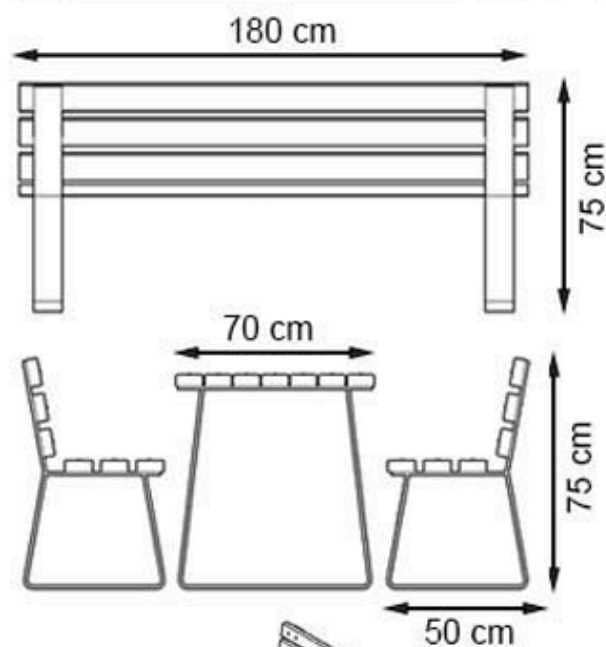

LEGS: IRON PIPE PROFILE

RECYCLABILITY : %100 ECOLOGICAL

PAINT: STATIC POLYESTER OVEN

AREA OF USE : OUTDOOR

WOOD: THERMOWOOD YELLOW PINE

PROTECTION: MAINTENANCE-FREE

CODE: PWB-281

LEGS: SHEET IRON