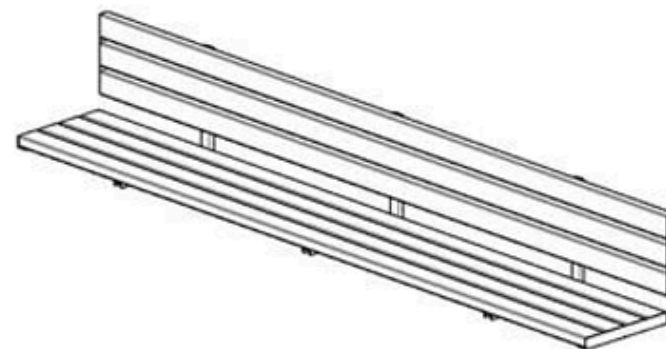

CODE: PWB-263

LEGS: SHEET IRON

RECYCLABILITY : %100 ECOLOGICAL

PAINT: STATIC POLYESTER OVEN

AREA OF USE : OUTDOOR

WOOD: THERMOWOOD YELLOW PINE

PROTECTION: MAINTENANCE-FREE

CODE: PWB-264