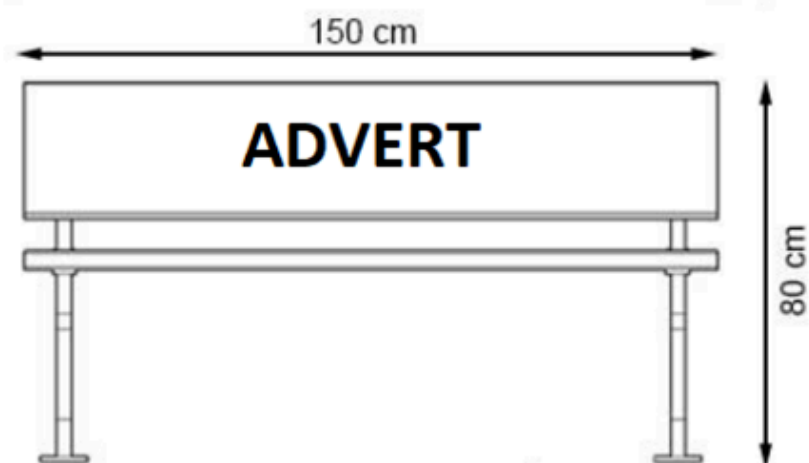

RECYCLABILITY : %100 ECOLOGICAL

PAINT: STATIC POLYESTER OVEN

AREA OF USE : OUTDOOR

WOOD: THERMOWOOD YELLOW PINE

PROTECTION: MAINTENANCE-FREE

CODE: PWB-234

LEGS: ALUMINUM CASTING

RECYCLABILITY : %100 ECOLOGICAL