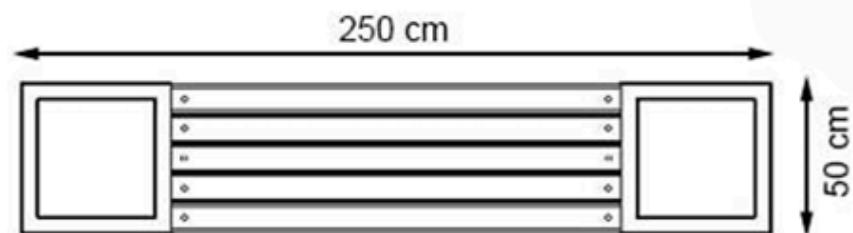

CODE: PWB-246

LEGS: PRECAST CONCRETE

RECYCLABILITY : %100 ECOLOGICAL

PAINT: NATURAL

AREA OF USE : OUTDOOR

WOOD: THERMOWOOD YELLOW PINE

PROTECTION: MAINTENANCE-FREE