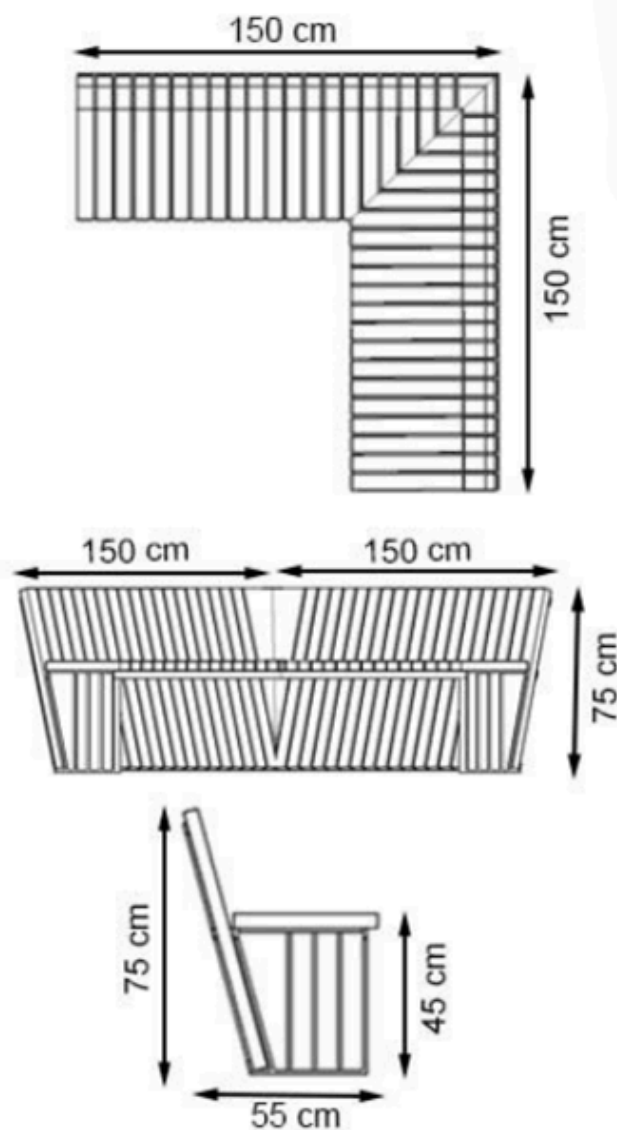

CODE: PWB-220

LEGS: SHEET METAL

RECYCLABILITY : %100 ECOLOGICAL

PAINT: STATIC POLYESTER OVEN

AREA OF USE : OUTDOOR

WOOD: THERMOWOOD YELLOW PINE

PROTECTION: MAINTENANCE-FREE