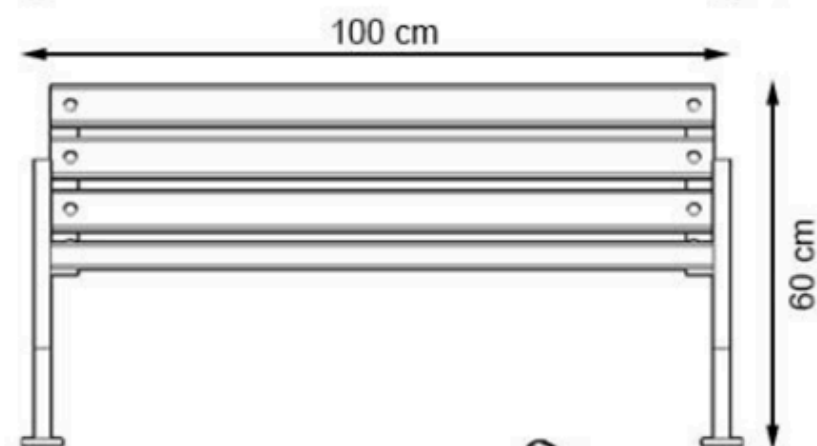

CODE: PWB-229

LEGS: ALUMINUM CASTING

RECYCLABILITY : %100 ECOLOGICAL

PAINT: STATIC POLYESTER OVEN

AREA OF USE : OUTDOOR

WOOD: THERMOWOOD YELLOW PINE

PROTECTION: MAINTENANCE-FREE