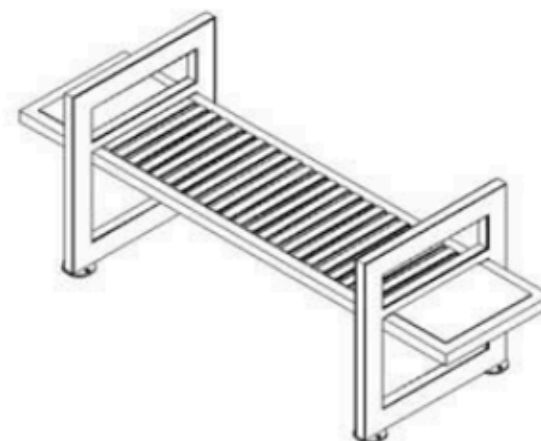

RECYCLABILITY : %100 ECOLOGICAL

PAINT: STATIC POLYESTER OVEN

AREA OF USE : OUTDOOR

WOOD: THERMOWOOD YELLOW PINE

PROTECTION: MAINTENANCE-FREE

CODE: PWB-226

LEGS: IRON PROFILE

RECYCLABILITY : %100 ECOLOGICAL