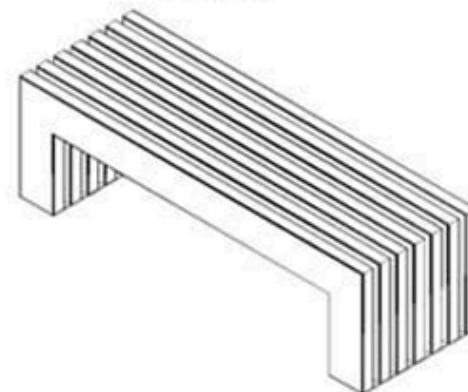

CODE: PWB-255

LEGS: PRECAST CONCRETE

RECYCLABILITY : %100 ECOLOGICAL

PAINT: NATURAL

AREA OF USE : OUTDOOR

WOOD: THERMOWOOD YELLOW PINE

PROTECTION: MAINTENANCE-FREE

CODE: PWB-256