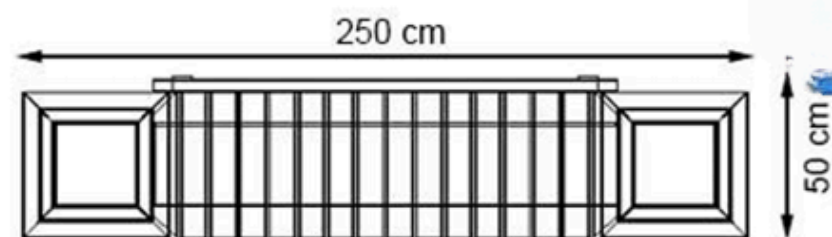

CODE: PWB-237

LEGS: SHEET IRON

RECYCLABILITY : %100 ECOLOGICAL

PAINT: STATIC POLYESTER OVEN

AREA OF USE : OUTDOOR

WOOD: THERMOWOOD YELLOW PINE

PROTECTION: MAINTENANCE-FREE