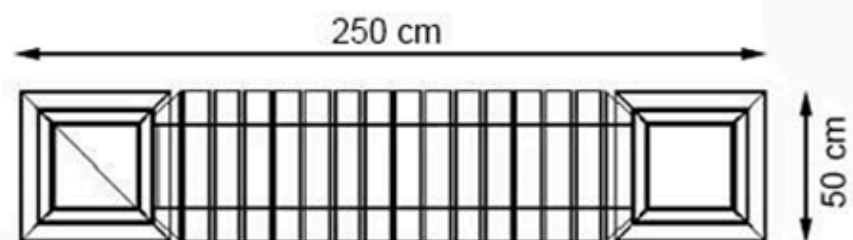

CODE: PWB-238

LEGS: SHEET IRON

RECYCLABILITY : %100 ECOLOGICAL

PAINT: STATIC POLYESTER OVEN

AREA OF USE : OUTDOOR

WOOD: THERMOWOOD YELLOW PINE

PROTECTION: MAINTENANCE-FREE