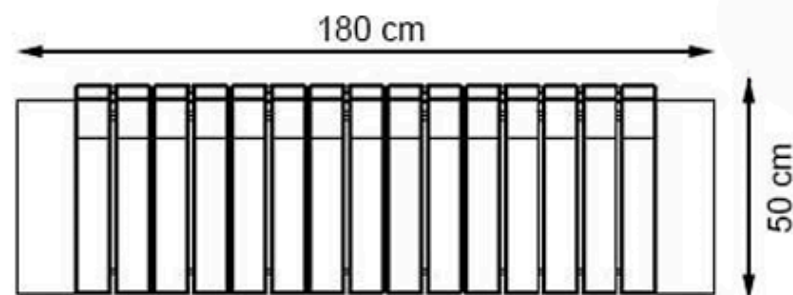

LEGS: PRECAST CONCRETE

RECYCLABILITY : %100 ECOLOGICAL

PAINT: NATURAL

AREA OF USE : OUTDOOR

WOOD: THERMOWOOD YELLOW PINE

PROTECTION: MAINTENANCE-FREE

CODE: PWB-249

LEGS: PRECAST CONCRETE