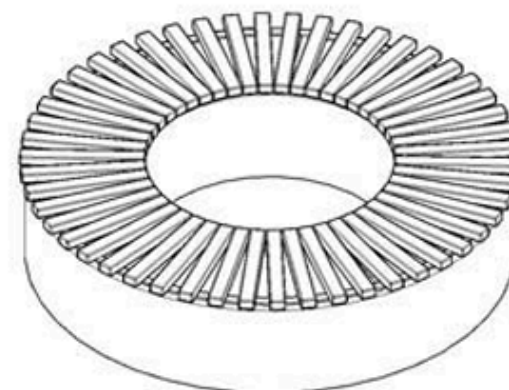

RECYCLABILITY : %100 ECOLOGICAL

PAINT: NATURAL

AREA OF USE : OUTDOOR

WOOD: THERMOWOOD YELLOW PINE

PROTECTION: MAINTENANCE-FREE

CODE: PWB-258

LEGS: PRECAST CONCRETE

RECYCLABILITY : %100 ECOLOGICAL