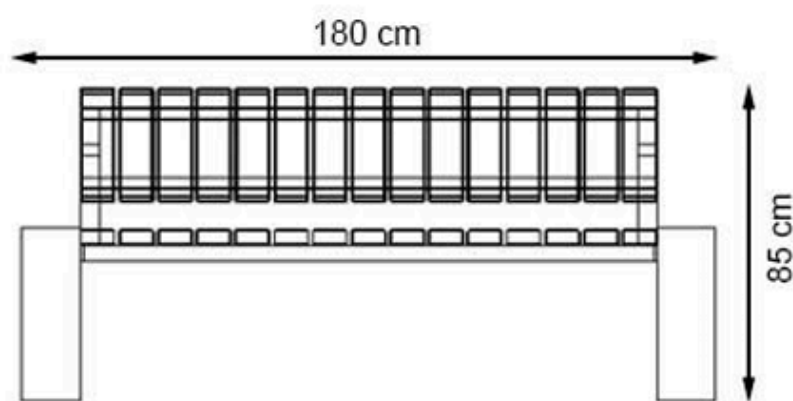

LEGS: PRECAST CONCRETE

RECYCLABILITY : %100 ECOLOGICAL

PAINT: NATURAL

AREA OF USE : OUTDOOR

WOOD: THERMOWOOD YELLOW PINE

PROTECTION: MAINTENANCE-FREE

CODE: PWB-249

LEGS: PRECAST CONCRETE