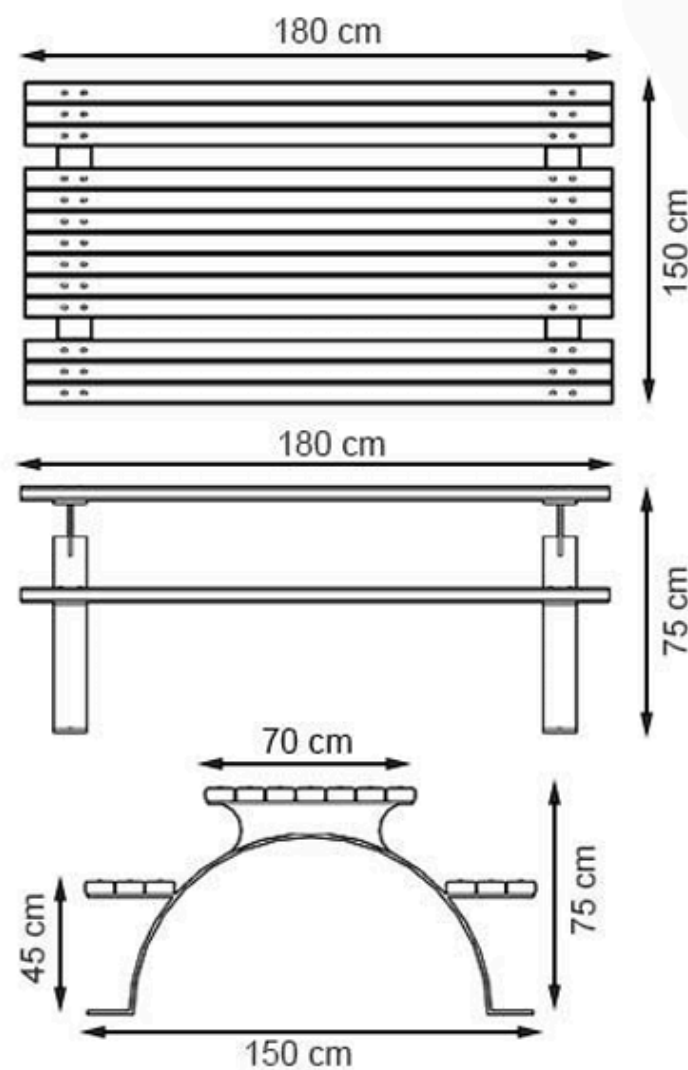

CODE: PWB-276

LEGS: SHEET IRON

RECYCLABILITY : %100 ECOLOGICAL

PAINT: STATIC POLYESTER OVEN

AREA OF USE : OUTDOOR

WOOD: THERMOWOOD YELLOW PINE

PROTECTION: MAINTENANCE-FREE