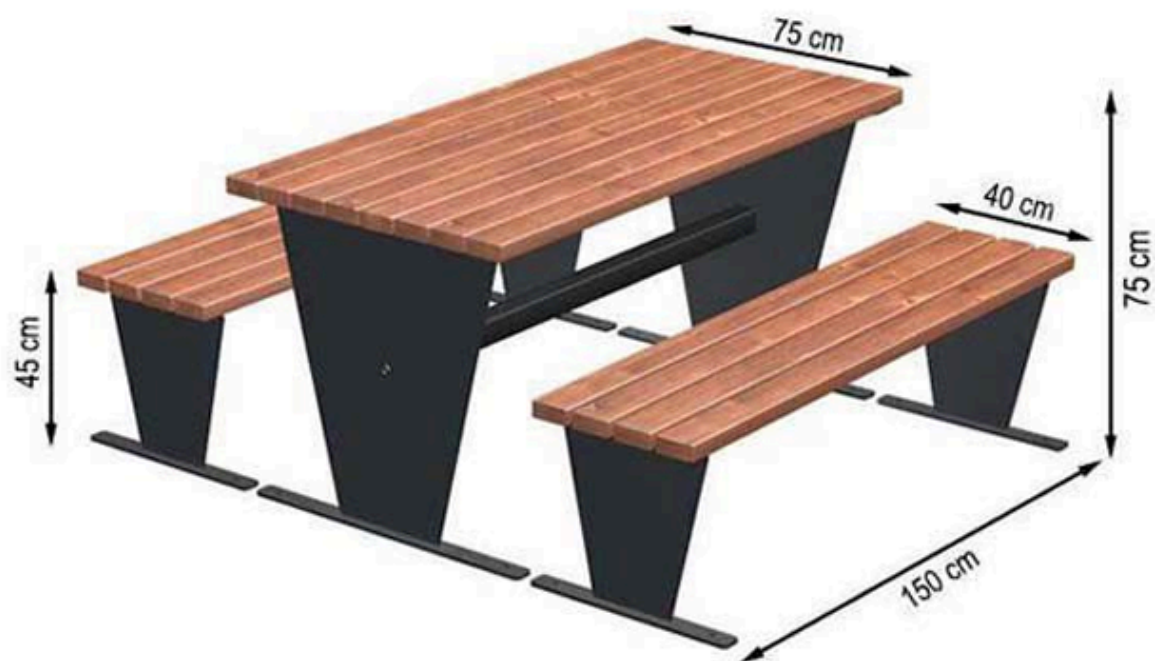

CODE: PWB-287