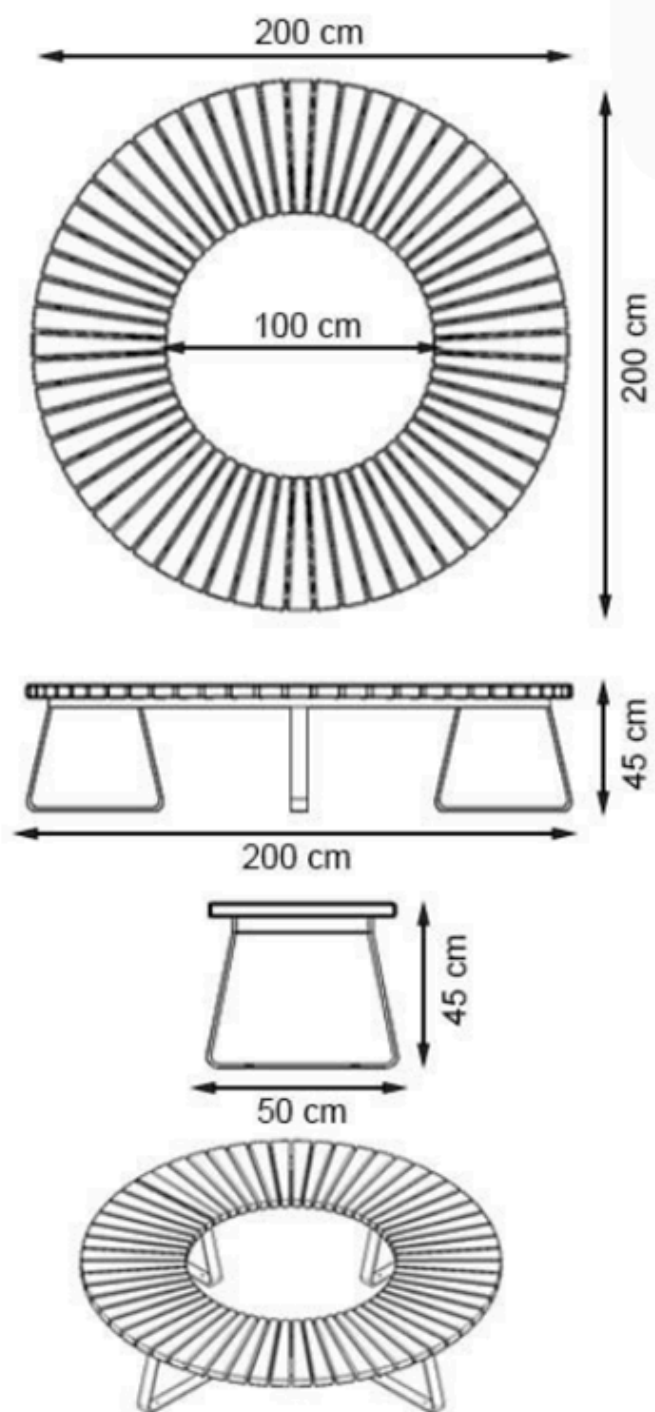

CODE: PWB-206

LEGS: SHEET METAL

RECYCLABILITY : %100 ECOLOGICAL

PAINT: STATIC POLYESTER OVEN

AREA OF USE : OUTDOOR

WOOD: THERMOWOOD YELLOW PINE

PROTECTION: MAINTENANCE-FREE