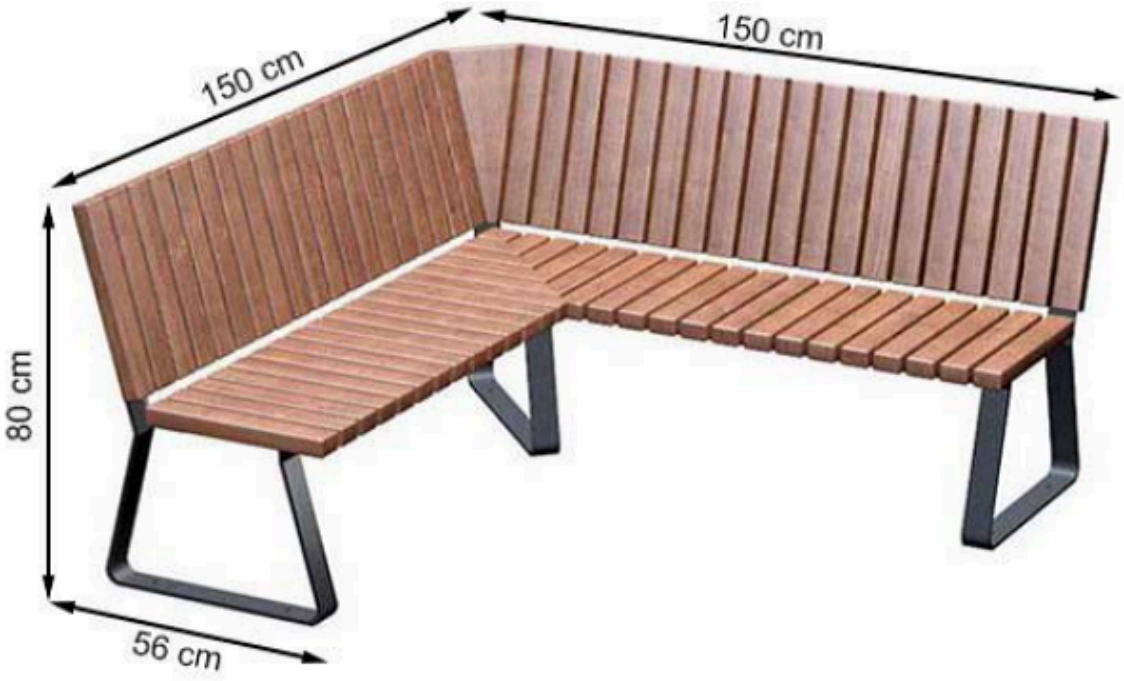

PARK WORLD MNE DOO

URBAN FURNITURE

CODE: PWB-200

LEGS: SHEET METAL

RECYCLABILITY : %100 ECOLOGICAL

PAINT: STATIC POLYESTER OVEN

AREA OF USE : OUTDOOR

WOOD: THERMOWOOD YELLOW PINE