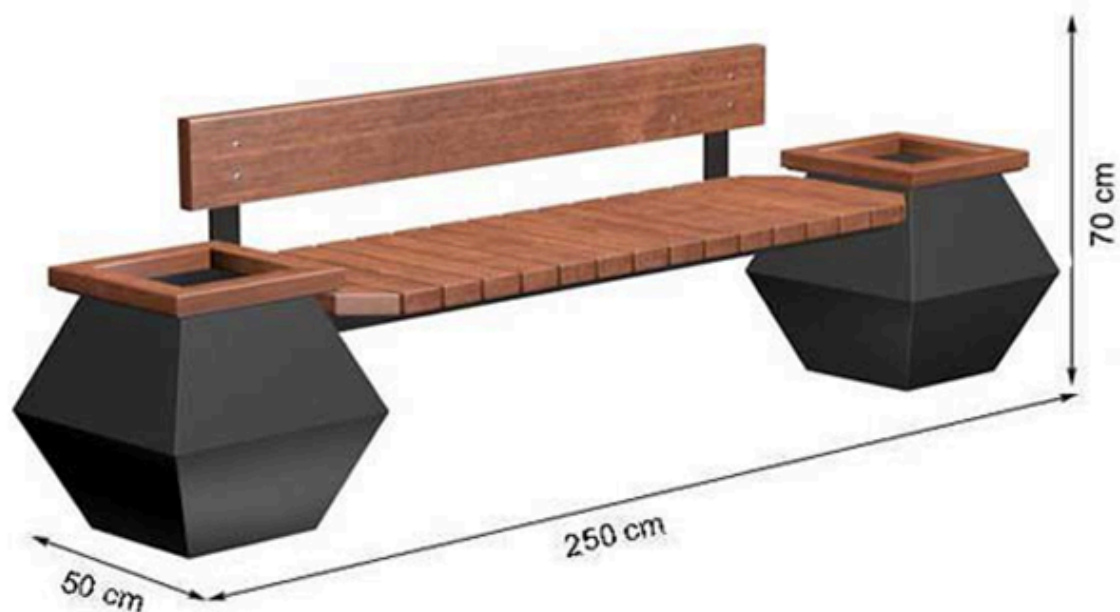

CODE: PWB-237

LEGS: SHEET IRON

RECYCLABILITY : %100 ECOLOGICAL

PAINT: STATIC POLYESTER OVEN

AREA OF USE : OUTDOOR

WOOD: THERMOWOOD YELLOW PINE

PROTECTION: MAINTENANCE-FREE