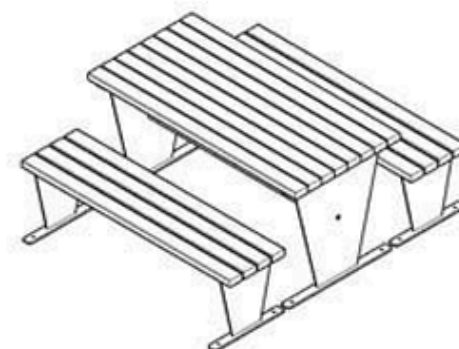

CODE: PWB-287

LEGS: SHEET IRON

RECYCLABILITY : %100 ECOLOGICAL

PAINT: STATIC POLYESTER OVEN

AREA OF USE : OUTDOOR

WOOD: THERMOWOOD YELLOW PINE

PROTECTION: MAINTENANCE-FREE

CODE: PWB-288