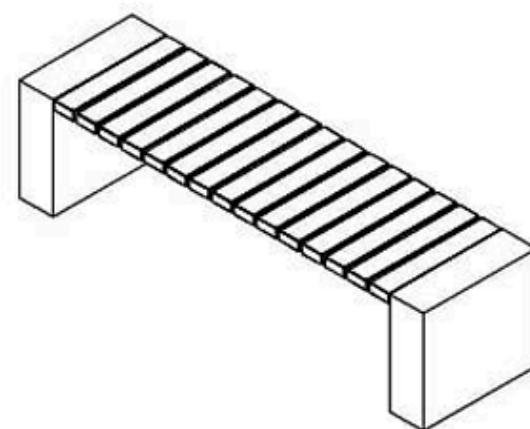

RECYCLABILITY : %100 ECOLOGICAL

PAINT: NATURAL

AREA OF USE : OUTDOOR

WOOD: THERMOWOOD YELLOW PINE

PROTECTION: MAINTENANCE-FREE

CODE: PWB-250

LEGS: PRECAST CONCRETE

PAINT: NATURAL