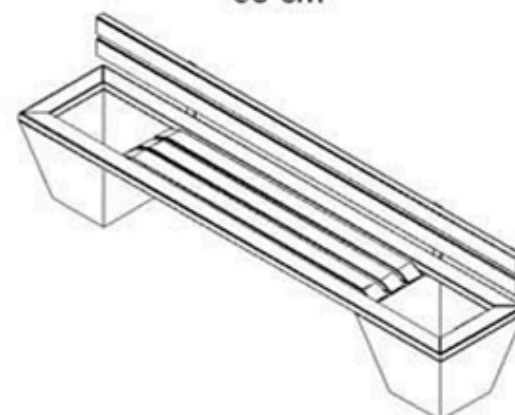

CODE: PWB-239

LEGS: SHEET IRON

RECYCLABILITY : %100 ECOLOGICAL

PAINT: STATIC POLYESTER OVEN

AREA OF USE : OUTDOOR

WOOD: THERMOWOOD YELLOW PINE

PROTECTION: MAINTENANCE-FREE

CODE: PWB-240