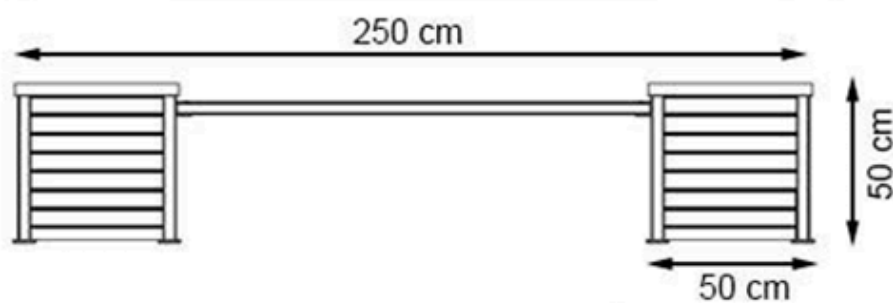

RECYCLABILITY : %100 ECOLOGICAL

PAINT: STATIC POLYESTER OVEN

AREA OF USE : OUTDOOR

WOOD: THERMOWOOD YELLOW PINE

PROTECTION: MAINTENANCE-FREE

CODE: PWB-242

LEGS: IRON SQUARE PROFILE

RECYCLABILITY : %100 ECOLOGICAL