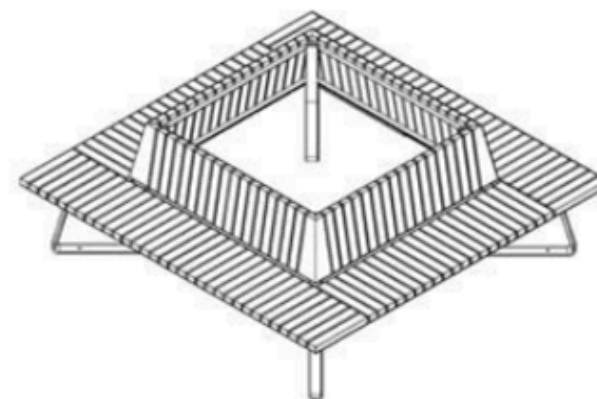

LEGS: SHEET METAL

RECYCLABILITY : %100 ECOLOGICAL

PAINT: STATIC POLYESTER OVEN

AREA OF USE : OUTDOOR

WOOD: THERMOWOOD YELLOW PINE

PROTECTION: MAINTENANCE-FREE

CODE: PWB-209

LEGS: IRON PIPE PROFILE