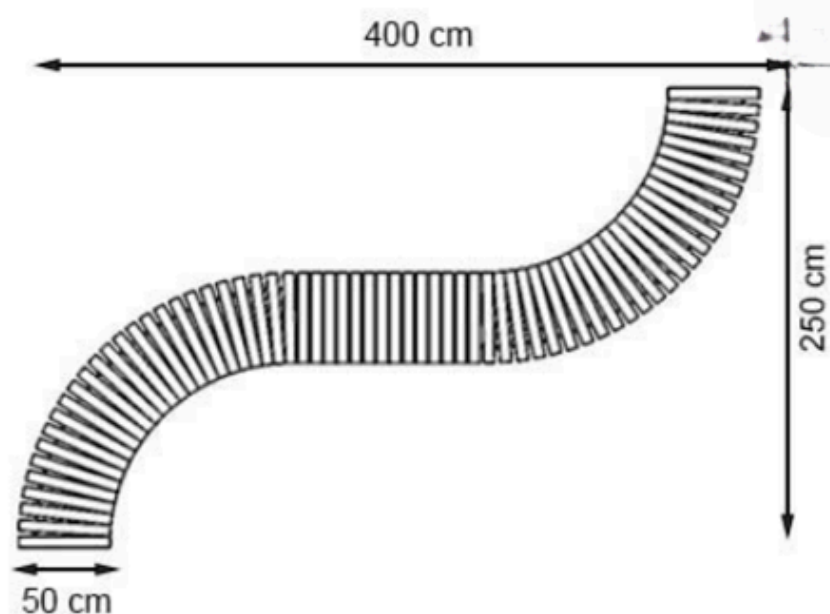

CODE: PWB-211

LEGS: IRON PIPE PROFILE

RECYCLABILITY : %100 ECOLOGICAL

PAINT: STATIC POLYESTER OVEN

AREA OF USE : OUTDOOR

WOOD: THERMOWOOD YELLOW PINE

PROTECTION: MAINTENANCE-FREE