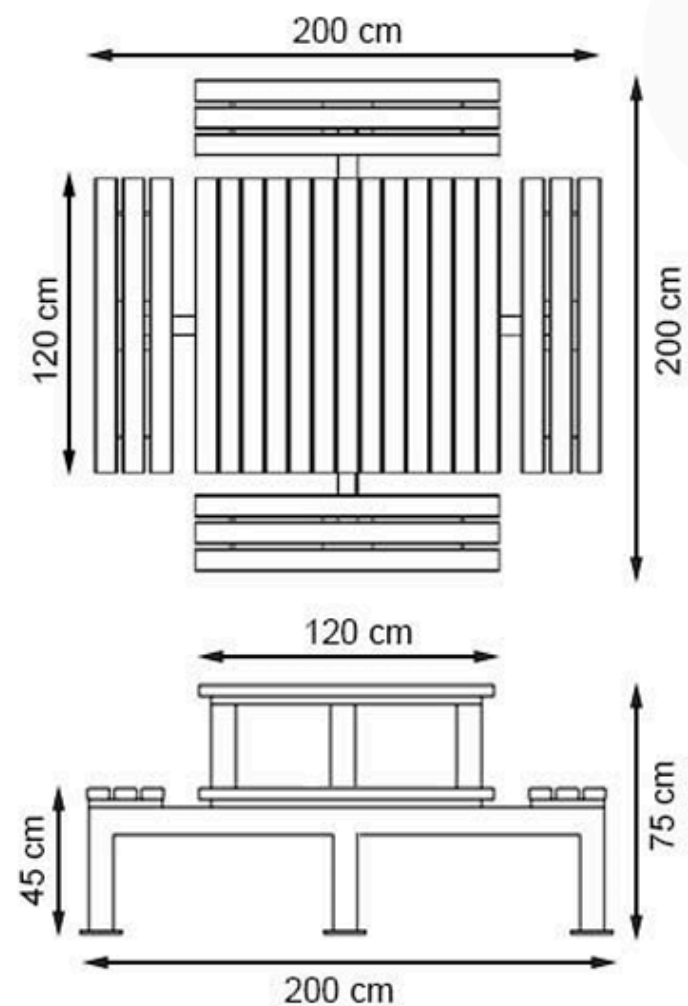

CODE: PWB-292

LEGS: IRON SQUARE PROFILE

RECYCLABILITY : %100 ECOLOGICAL

PAINT: STATIC POLYESTER OVEN

AREA OF USE : OUTDOOR

WOOD: THERMOWOOD YELLOW PINE

PROTECTION: MAINTENANCE-FREE