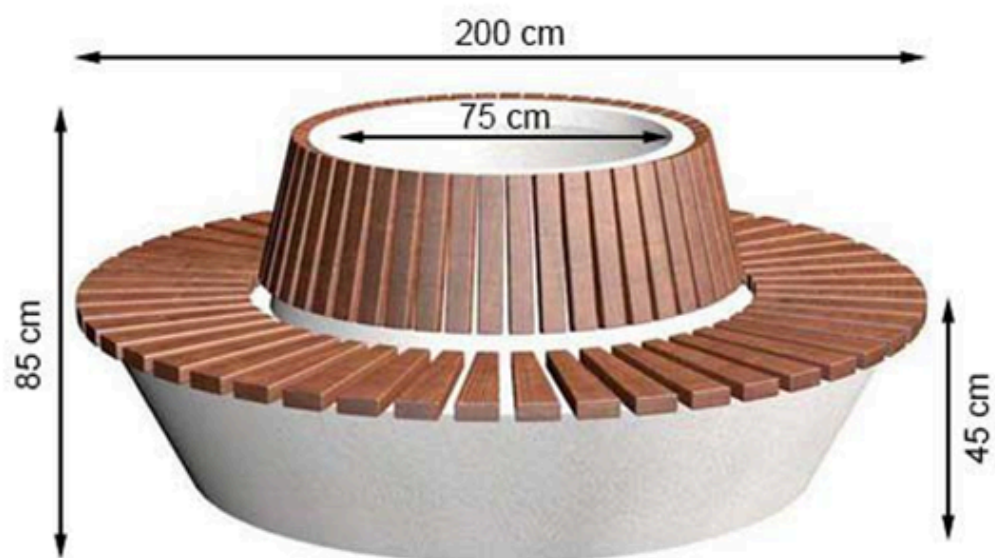

CODE: PWB-245

LEGS: PRECAST CONCRETE

RECYCLABILITY : %100 ECOLOGICAL

PAINT: NATURAL

AREA OF USE : OUTDOOR

WOOD: THERMOWOOD YELLOW PINE

PROTECTION: MAINTENANCE-FREE