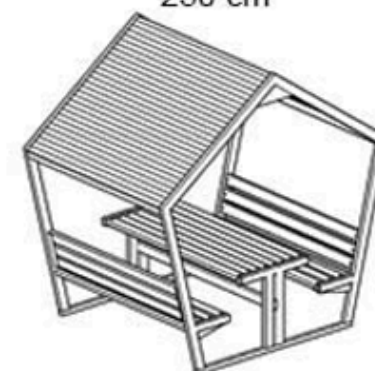

CODE: PWB-293

LEGS: IRON PROFILE

RECYCLABILITY : %100 ECOLOGICAL

PAINT: STATIC POLYESTER OVEN

AREA OF USE : OUTDOOR

WOOD: THERMOWOOD YELLOW PINE

PROTECTION: MAINTENANCE-FREE