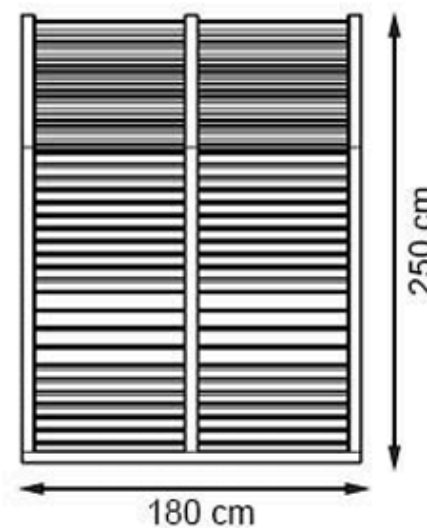

PAINT: STATIC POLYESTER OVEN

WOOD: THERMOWOOD YELLOW PINE

RECYCLABILITY : %100 ECOLOGICAL

AREA OF USE : OUTDOOR

PROTECTION: MAINTENANCE-FREE

CODE: PWB-298

LEGS: IRON SQUARE PROFILE

RECYCLABILITY : %100 ECOLOGICAL