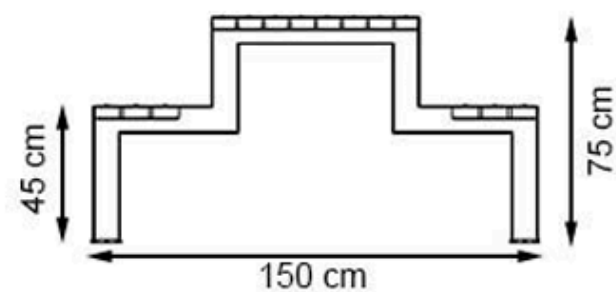

RECYCLABILITY : %100 ECOLOGICAL

PAINT: STATIC POLYESTER OVEN

AREA OF USE : OUTDOOR

WOOD: THERMOWOOD YELLOW PINE

PROTECTION: MAINTENANCE-FREE

CODE: PWB-274

LEGS: IRON SQUARE PROFILE

RECYCLABILITY : %100 ECOLOGICAL