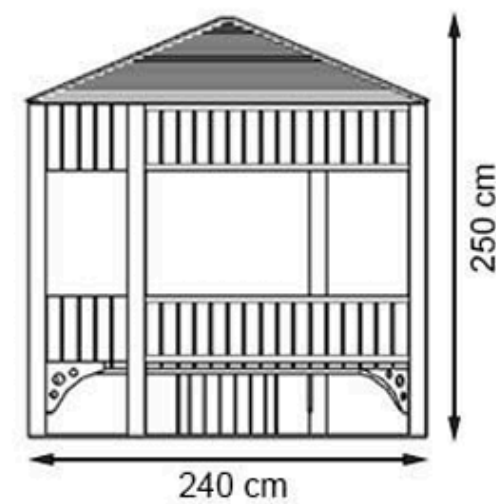

LEGS: IRON PIPE PROFILE

RECYCLABILITY : %100 ECOLOGICAL

PAINT: STATIC POLYESTER OVEN

AREA OF USE : OUTDOOR

WOOD: THERMOWOOD YELLOW PINE

PROTECTION: MAINTENANCE-FREE

CODE: PWB-297

LEGS: IRON PROFILE