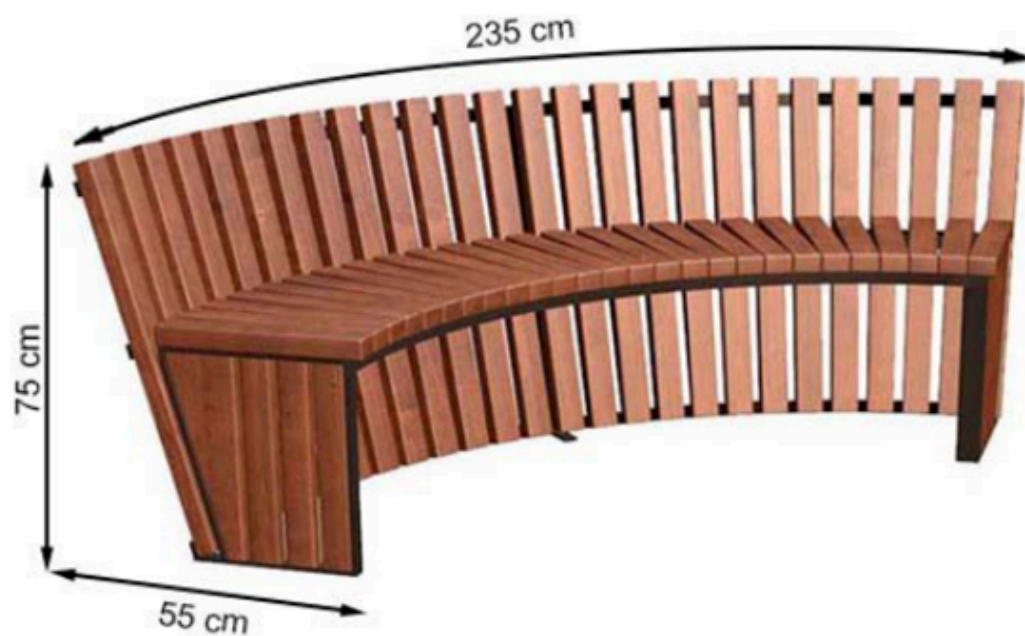

LEGS: SHEET METAL

RECYCLABILITY : %100 ECOLOGICAL

PAINT: STATIC POLYESTER OVEN

AREA OF USE : OUTDOOR

WOOD: THERMOWOOD YELLOW PINE

PROTECTION: MAINTENANCE-FREE

CODE: PWB-217

LEGS: SHEET METAL