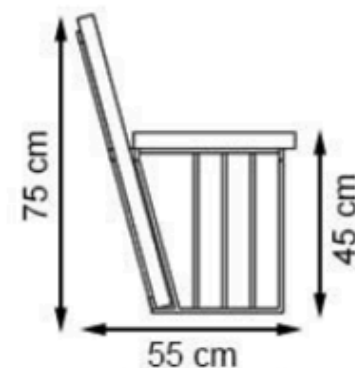

CODE:PWB-222

LEGS: SHEET METAL

RECYCLABILITY : %100 ECOLOGICAL

PAINT: STATIC POLYESTER OVEN

AREA OF USE : OUTDOOR

WOOD: THERMOWOOD YELLOW PINE

PROTECTION: MAINTENANCE-FREE