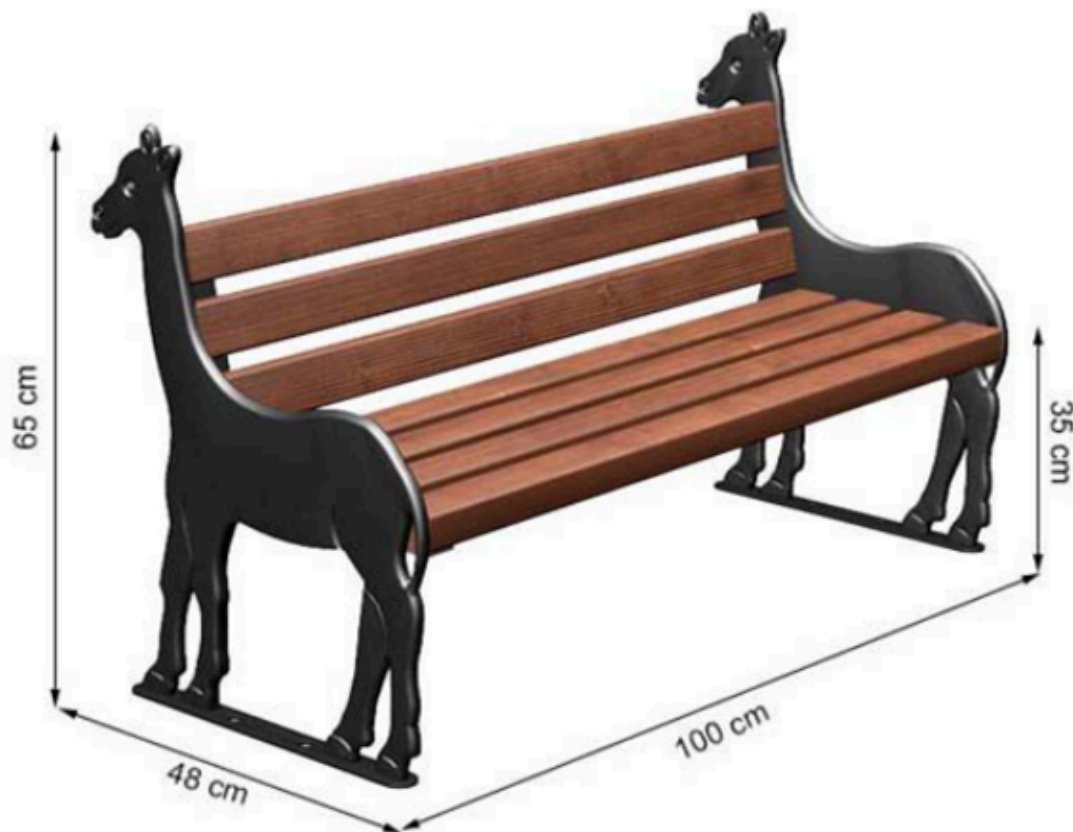

CODE: PWB-231

LEGS: IRON PIPE PROFILE

RECYCLABILITY : %100 ECOLOGICAL

PAINT: STATIC POLYESTER OVEN

AREA OF USE : OUTDOOR

WOOD: THERMOWOOD YELLOW PINE

PROTECTION: MAINTENANCE-FREE

CODE: PWB-232