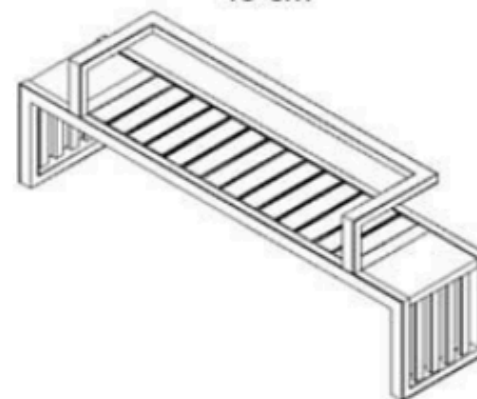

CODE: PWB-227

LEGS: IRON PROFILE

RECYCLABILITY : %100 ECOLOGICAL

PAINT: STATIC POLYESTER OVEN

AREA OF USE : OUTDOOR

WOOD: THERMOWOOD YELLOW PINE

PROTECTION: MAINTENANCE-FREE