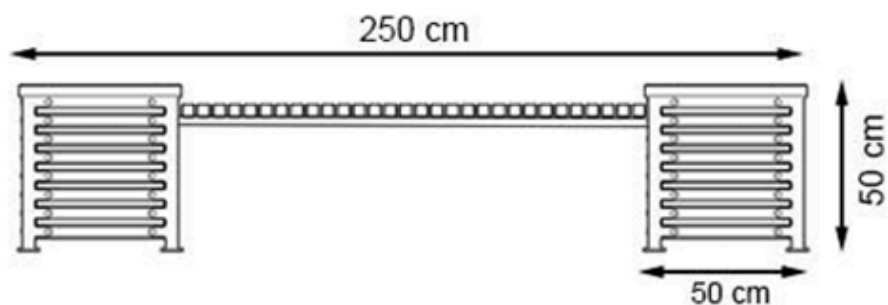

CODE: PWB-243

LEGS: IRONWORK

PAINT: STATIC POLYESTER OVEN

WOOD: THERMOWOOD YELLOW PINE

RECYCLABILITY : %100 ECOLOGICAL

AREA OF USE : OUTDOOR

PROTECTION: MAINTENANCE-FREE