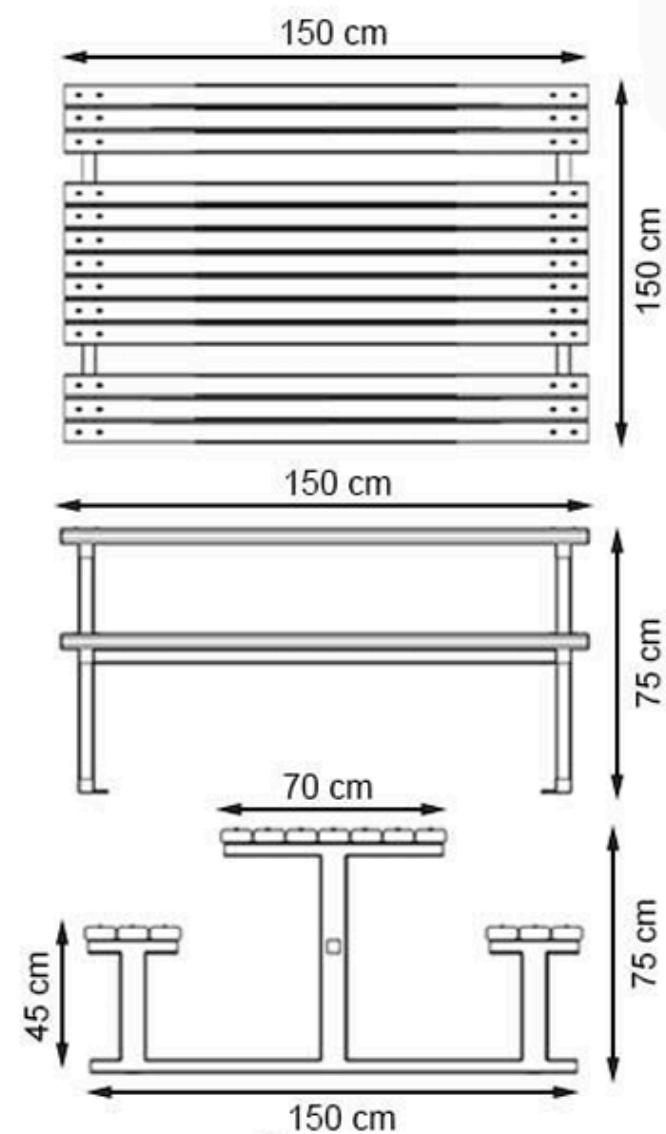

CODE: PWB-278

LEGS: IRON PROFILE

RECYCLABILITY : %100 ECOLOGICAL

PAINT: STATIC POLYESTER OVEN

AREA OF USE : OUTDOOR

WOOD: THERMOWOOD YELLOW PINE

PROTECTION: MAINTENANCE-FREE