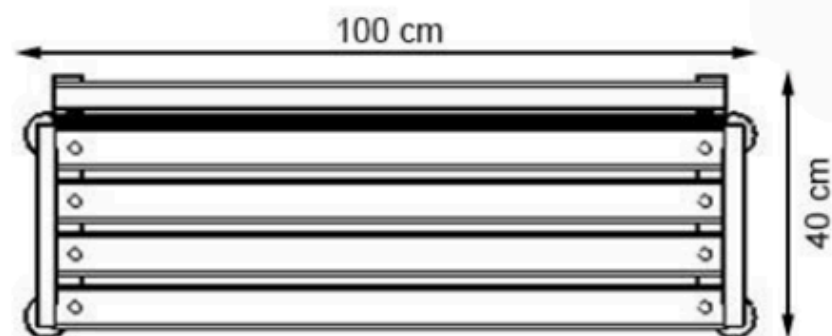

CODE: PWB-229

LEGS: ALUMINUM CASTING

RECYCLABILITY : %100 ECOLOGICAL

PAINT: STATIC POLYESTER OVEN

AREA OF USE : OUTDOOR

WOOD: THERMOWOOD YELLOW PINE

PROTECTION: MAINTENANCE-FREE