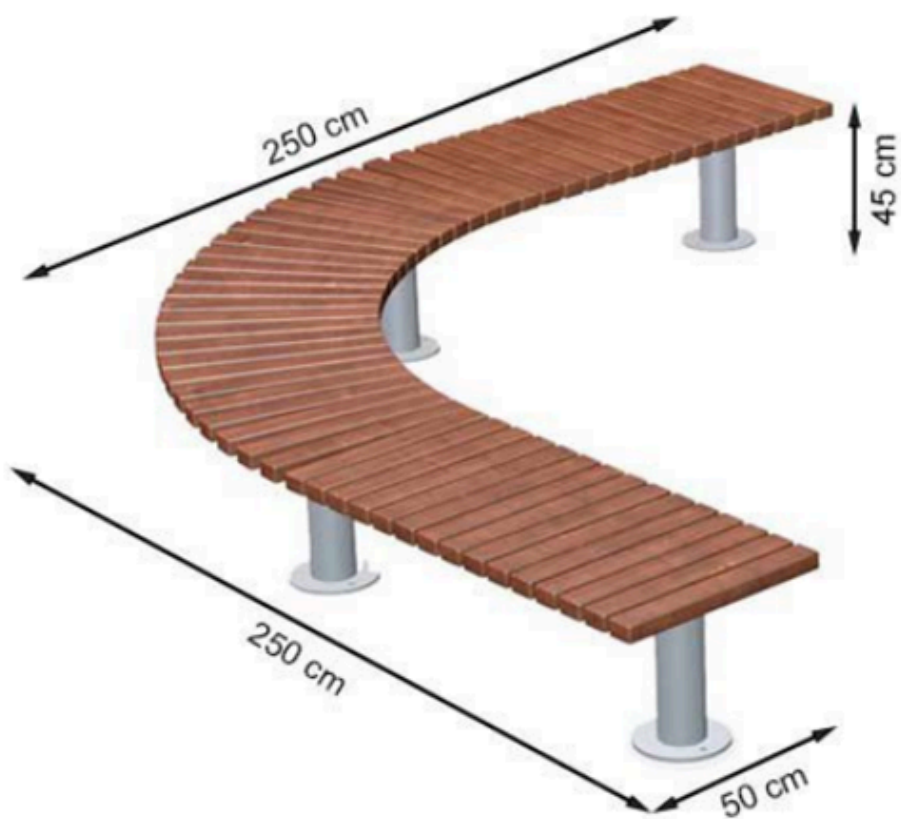

RECYCLABILITY : %100 ECOLOGICAL

PAINT: STATIC POLYESTER OVEN

AREA OF USE : OUTDOOR

WOOD: THERMOWOOD YELLOW PINE

PROTECTION: MAINTENANCE-FREE

CODE: PWB-210

LEGS: IRON PIPE PROFILE

RECYCLABILITY : %100 ECOLOGICAL