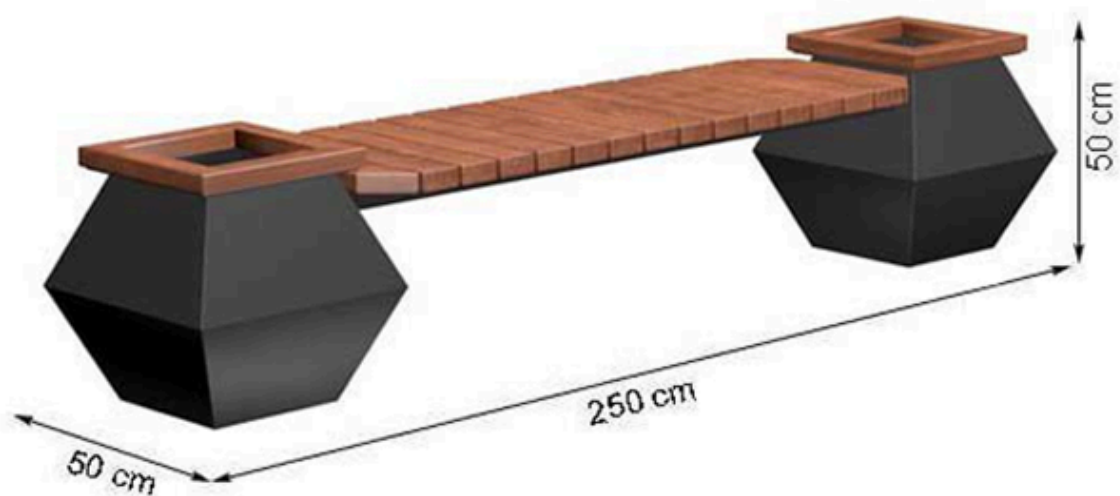

CODE: PWB-238

LEGS: SHEET IRON

RECYCLABILITY : %100 ECOLOGICAL

PAINT: STATIC POLYESTER OVEN

AREA OF USE : OUTDOOR

WOOD: THERMOWOOD YELLOW PINE

PROTECTION: MAINTENANCE-FREE