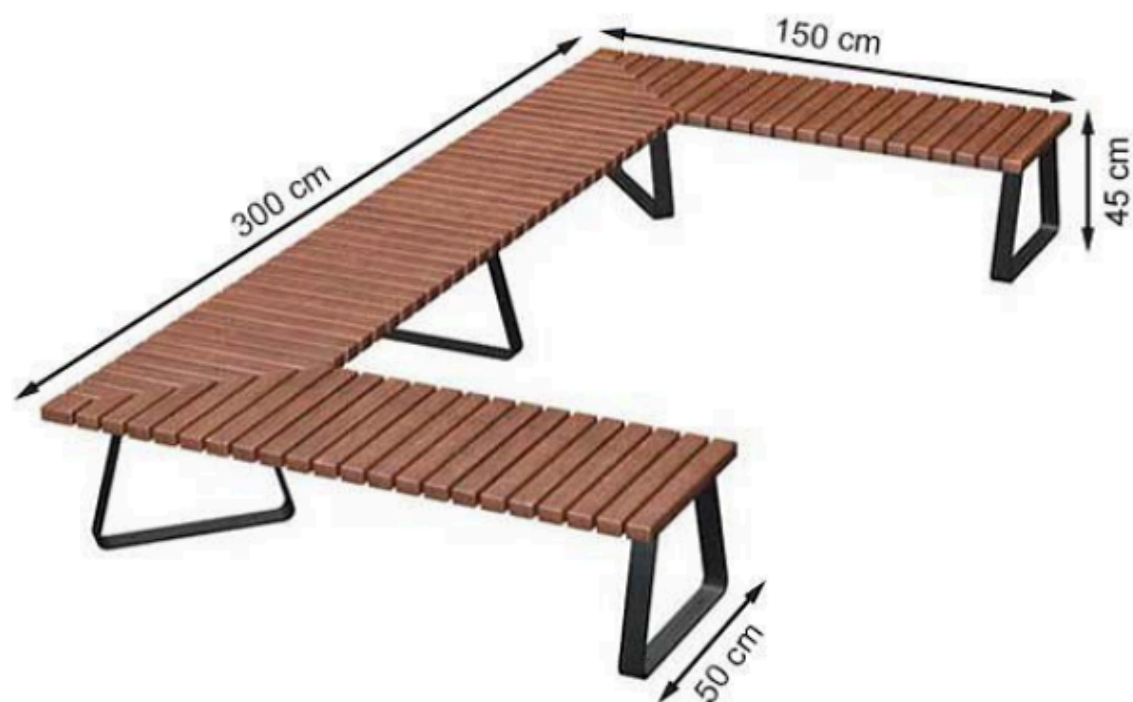

CODE: PWB-202

LEGS: SHEET METAL

RECYCLABILITY : %100 ECOLOGICAL

PAINT: STATIC POLYESTER OVEN

AREA OF USE : OUTDOOR

WOOD: THERMOWOOD YELLOW PINE

PROTECTION: MAINTENANCE-FREE

CODE: PWB-203