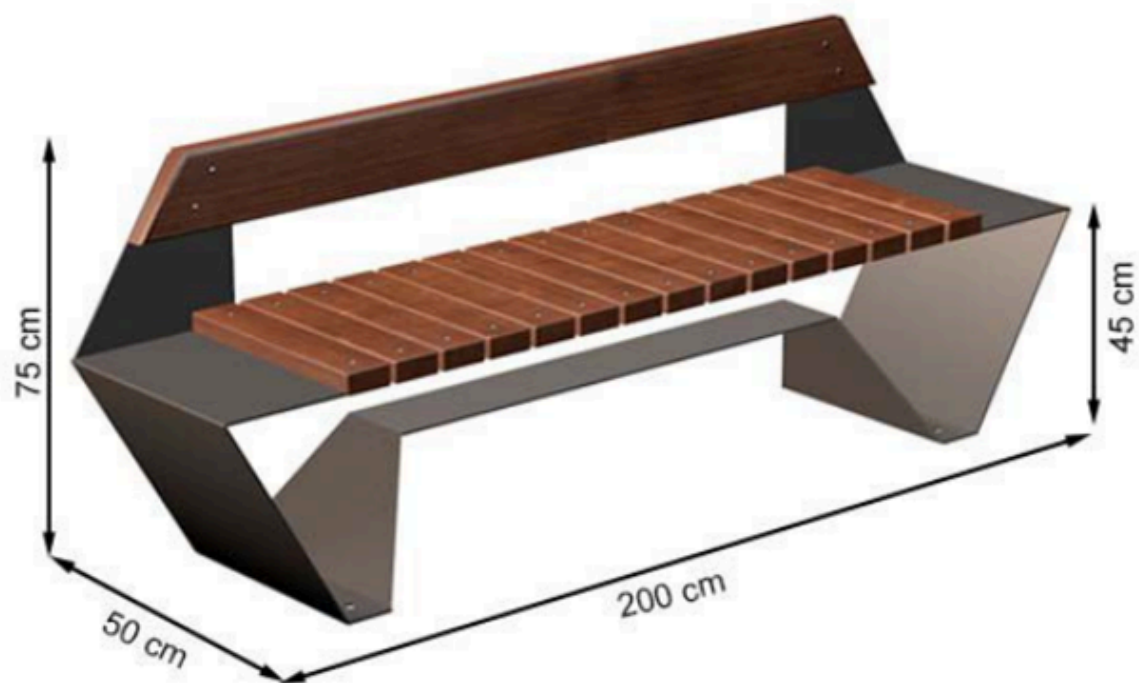

CODE: PWB-228

LEGS: SHEET METAL

RECYCLABILITY : %100 ECOLOGICAL

PAINT: STATIC POLYESTER OVEN

AREA OF USE : OUTDOOR

WOOD: THERMOWOOD YELLOW PINE

PROTECTION: MAINTENANCE-FREE