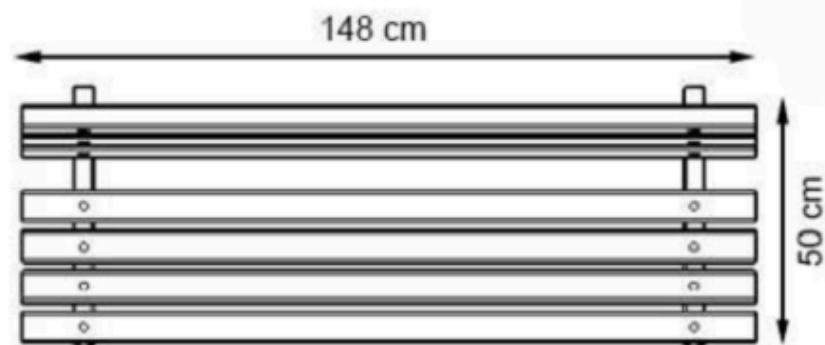

CODE: PWB-108

LEGS: IRON SQUARE PROFILE

RECYCLABILITY : %100 ECOLOGICAL

PAINT: STATIC POLYESTER OVEN

AREA OF USE : OUTDOOR

WOOD: THERMOWOOD YELLOW PINE

PROTECTION: MAINTENANCE-FREE