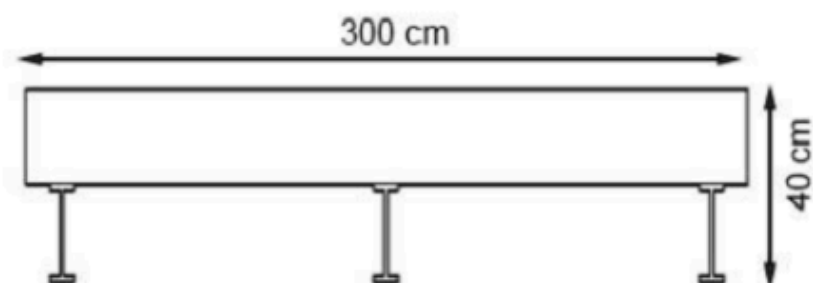

CODE: PWB-186

LEGS: SHEET METAL

RECYCLABILITY : %100 ECOLOGICAL

PAINT: STATIC POLYESTER OVEN

AREA OF USE : OUTDOOR

WOOD: THERMOWOOD YELLOW PINE

PROTECTION: MAINTENANCE-FREE