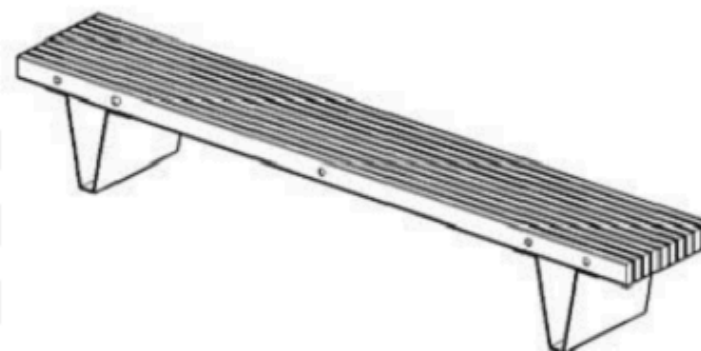

CODE: PWB-183

LEGS: SHEET METAL

RECYCLABILITY : %100 ECOLOGICAL

PAINT: STATIC POLYESTER OVEN

AREA OF USE : OUTDOOR

WOOD: THERMOWOOD YELLOW PINE

PROTECTION: MAINTENANCE-FREE