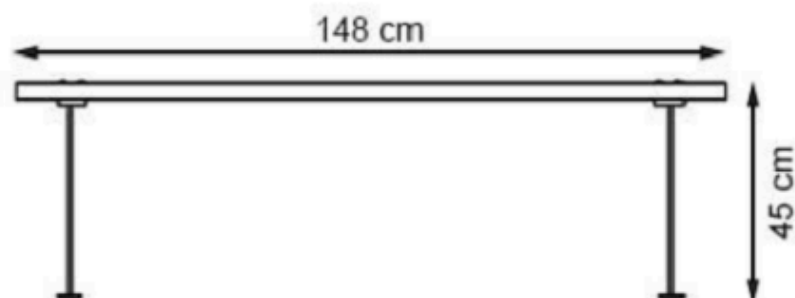

CODE: PWB-162

LEGS: SHEET METAL

RECYCLABILITY : %100 ECOLOGICAL

PAINT: STATIC POLYESTER OVEN

AREA OF USE : OUTDOOR

WOOD: THERMOWOOD YELLOW PINE

PROTECTION: MAINTENANCE-FREE

CODE: PWB-163