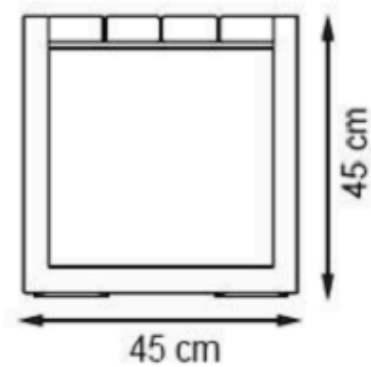

CODE: PWB-154

LEGS: IRON PROFILE

RECYCLABILITY : %100 ECOLOGICAL

PAINT: STATIC POLYESTER OVEN

AREA OF USE : OUTDOOR

WOOD: THERMOWOOD YELLOW PINE

PROTECTION: MAINTENANCE-FREE