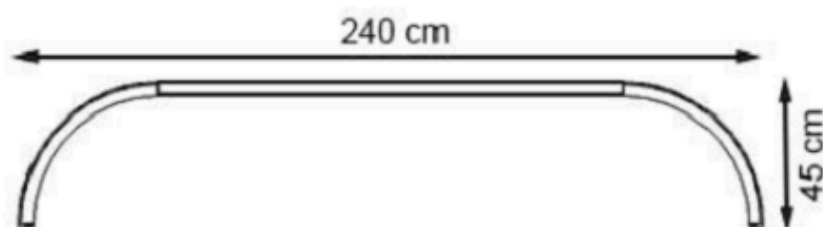

CODE: PWB-151

LEGS: SHEET METAL

RECYCLABILITY : %100 ECOLOGICAL

PAINT: STATIC POLYESTER OVEN

AREA OF USE : OUTDOOR

WOOD: THERMOWOOD YELLOW PINE

PROTECTION: MAINTENANCE-FREE