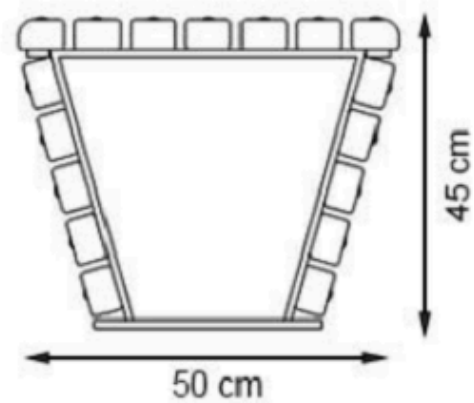

CODE: PWB-178

LEGS: SHEET METAL

RECYCLABILITY : %100 ECOLOGICAL

PAINT: STATIC POLYESTER OVEN

AREA OF USE : OUTDOOR

WOOD: THERMOWOOD YELLOW PINE

PROTECTION: MAINTENANCE-FREE

CODE: PWB-179