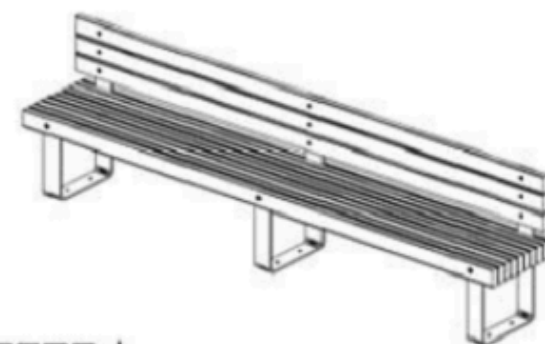

RECYCLABILITY : %100 ECOLOGICAL

PAINT: STATIC POLYESTER OVEN

AREA OF USE : OUTDOOR

WOOD: THERMOWOOD YELLOW PINE

PROTECTION: MAINTENANCE-FREE

CODE: PWB-181

LEGS: SHEET METAL

RECYCLABILITY : %100 ECOLOGICAL