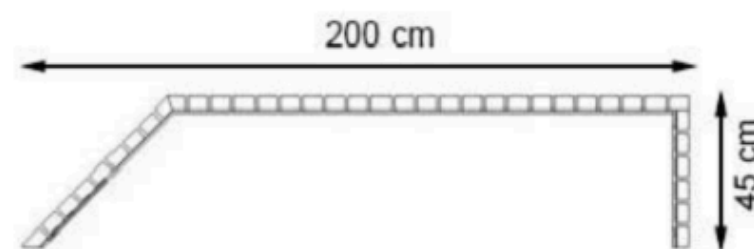

RECYCLABILITY : %100 ECOLOGICAL

PAINT: STATIC POLYESTER OVEN

AREA OF USE : OUTDOOR

WOOD: THERMOWOOD YELLOW PINE

PROTECTION: MAINTENANCE-FREE

CODE: PWB-107

LEGS: SHEET IRON

RECYCLABILITY : %100 ECOLOGICAL