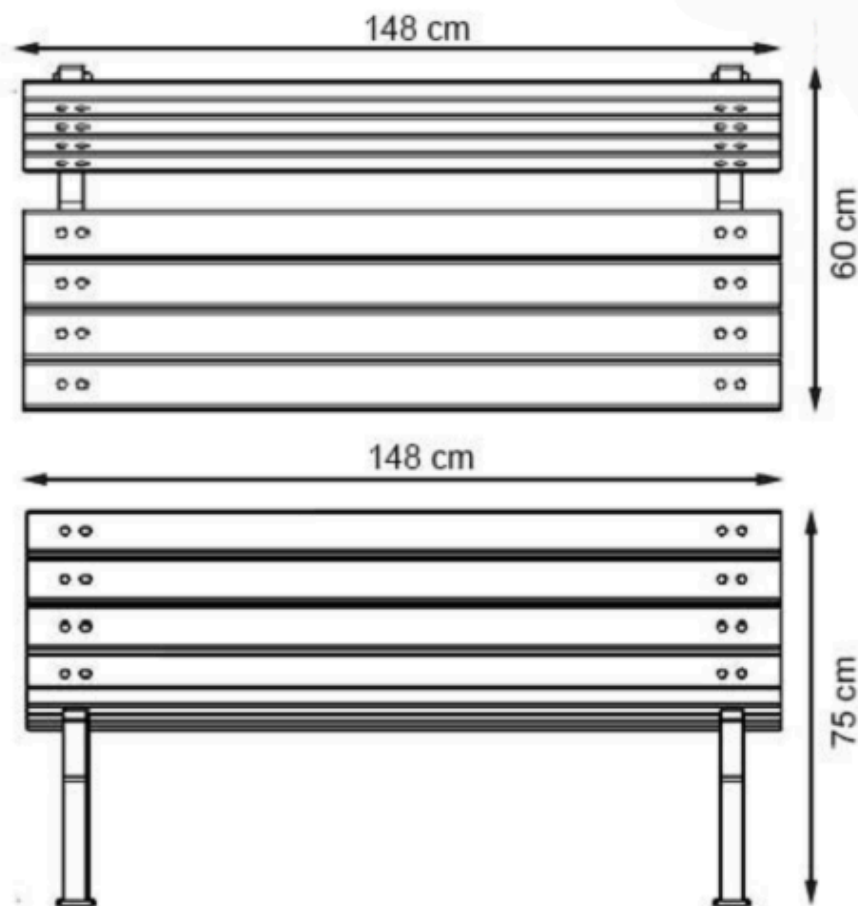

CODE: PWB-133

LEGS: ALUMINUM CASTING

RECYCLABILITY : %100 ECOLOGICAL

PAINT: STATIC POLYESTER OVEN

AREA OF USE : OUTDOOR

WOOD: THERMOWOOD YELLOW PINE

PROTECTION: MAINTENANCE-FREE