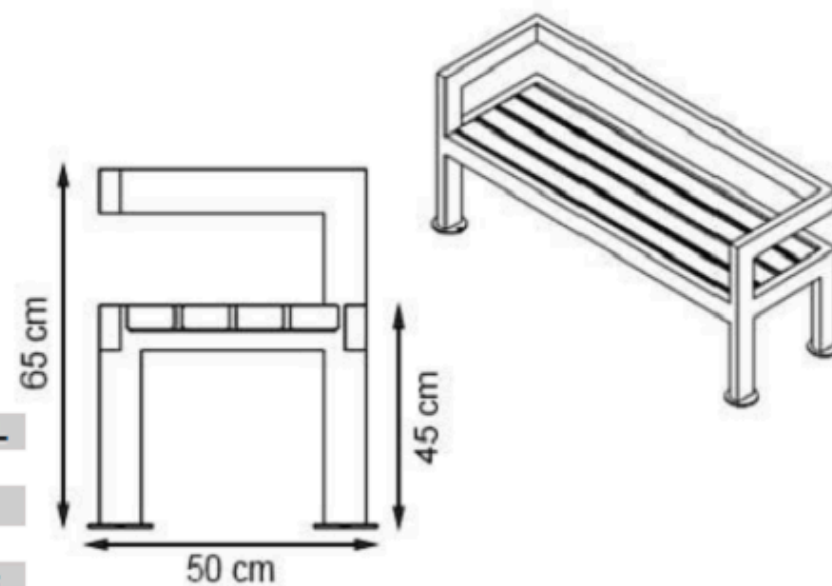

Code: PWB-153

LEGS: IRON PROFILE

PAINT: STATIC POLYESTER OVEN

WOOD: THERMOWOOD YELLOW PINE

RECYCLABILITY : %100 ECOLOGICAL

AREA OF USE : OUTDOOR

PROTECTION: MAINTENANCE-FREE