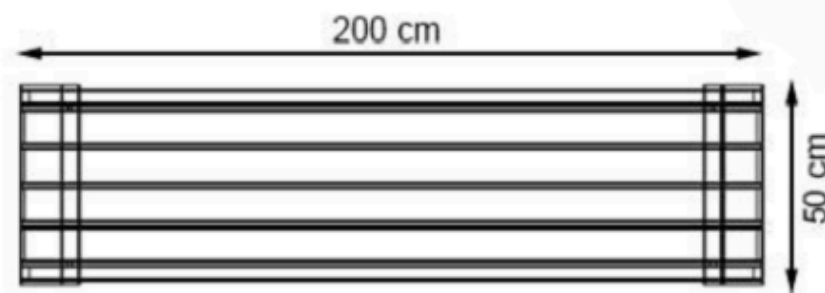

CODE: PWB-126

LEGS: IRON SHEET

PAINT: STATIC POLYESTER OVEN

WOOD: THERMOWOOD YELLOW PINE

RECYCLABILITY : %100 ECOLOGICAL

AREA OF USE : OUTDOOR

PROTECTION: MAINTENANCE-FREE