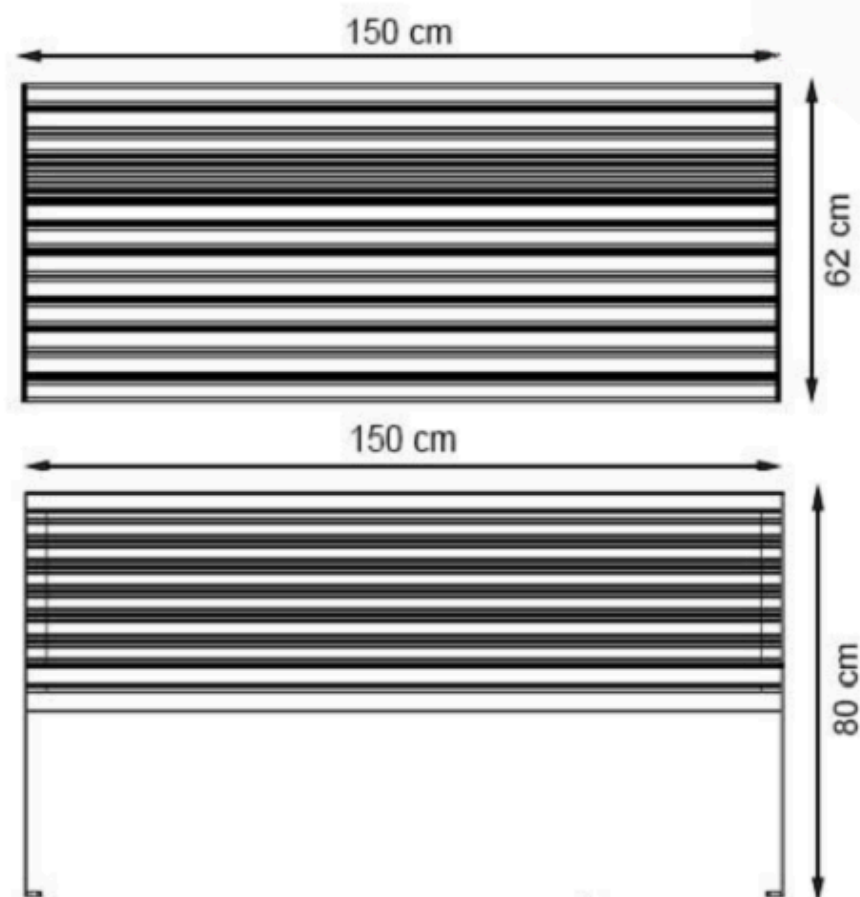

CODE: PWB-161

LEGS: SHEET METAL

RECYCLABILITY : %100 ECOLOGICAL

PAINT: STATIC POLYESTER OVEN

AREA OF USE : OUTDOOR

WOOD: THERMOWOOD YELLOW PINE

PROTECTION: MAINTENANCE-FREE