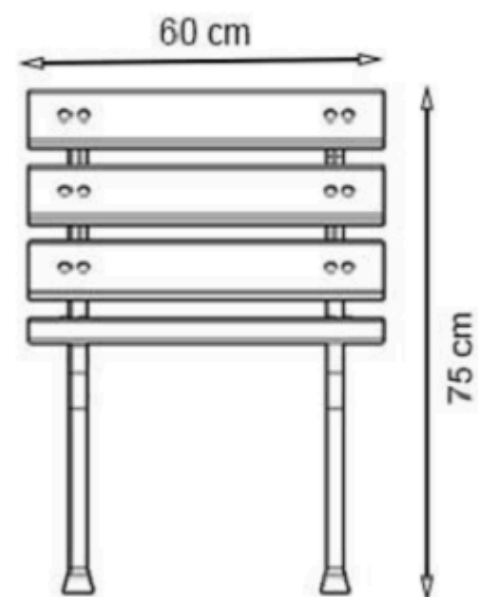

CODE: PWB-012

LEGS: IRON CASTING

RECYCLABILITY : %100 ECOLOGICAL

PAINT: STATIC POLYESTER OVEN

AREA OF USE : OUTDOOR

WOOD: THERMOWOOD YELLOW PINE

PROTECTION: MAINTENANCE-FREE