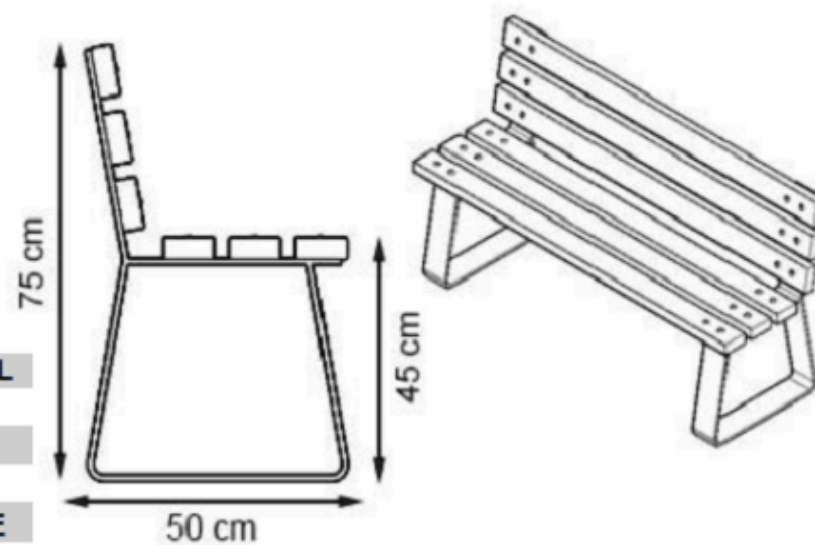

CODE: PWB-145

LEGS: SHEET METAL

RECYCLABILITY : %100 ECOLOGICAL

PAINT: STATIC POLYESTER OVEN

AREA OF USE : OUTDOOR

WOOD: THERMOWOOD YELLOW PINE

PROTECTION: MAINTENANCE-FREE