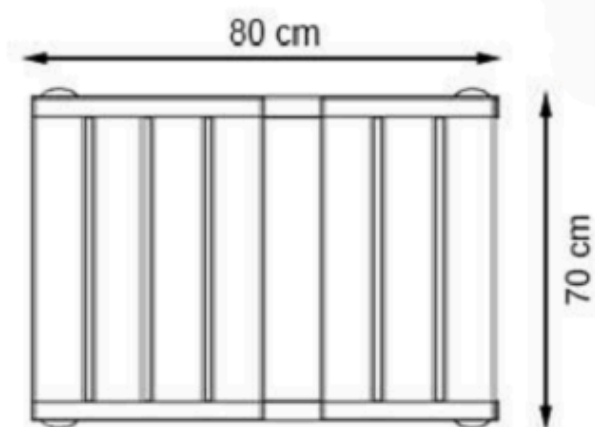

CODE: PWB-025

LEGS: IRON PROFILE

RECYCLABILITY : %100 ECOLOGICAL

PAINT: STATIC POLYESTER OVEN

AREA OF USE : OUTDOOR

WOOD: THERMOWOOD YELLOW PINE

PROTECTION: MAINTENANCE-FREE