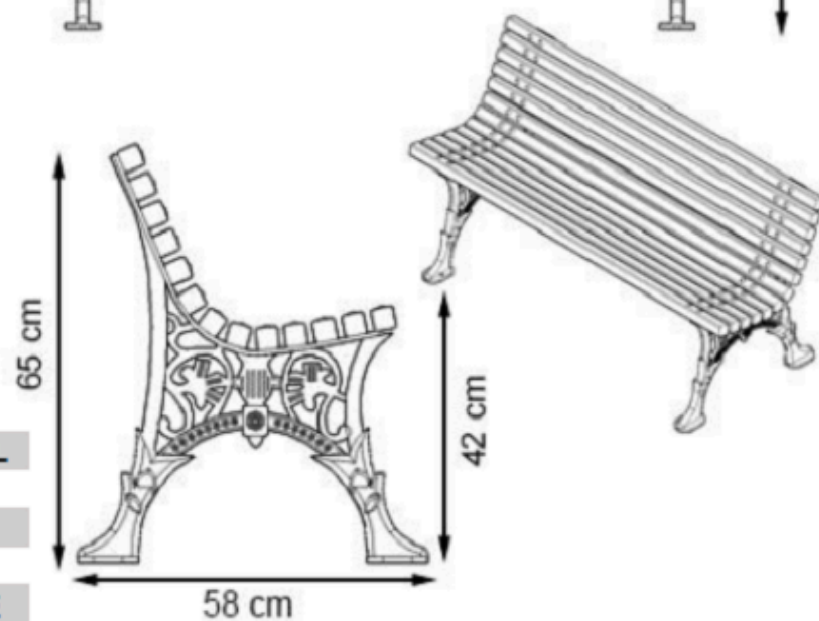

CODE: PWB-136

LEGS: ALUMINUM CASTING

RECYCLABILITY : %100 ECOLOGICAL

PAINT: STATIC POLYESTER OVEN

AREA OF USE : OUTDOOR

WOOD: THERMOWOOD YELLOW PINE

PROTECTION: MAINTENANCE-FREE