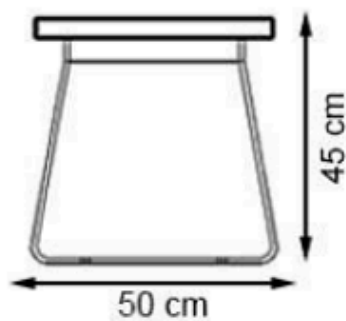

CODE: PWB-199

LEGS: SHEET METAL

RECYCLABILITY : %100 ECOLOGICAL

PAINT: STATIC POLYESTER OVEN

AREA OF USE : OUTDOOR

WOOD: THERMOWOOD YELLOW PINE

PROTECTION: MAINTENANCE-FREE