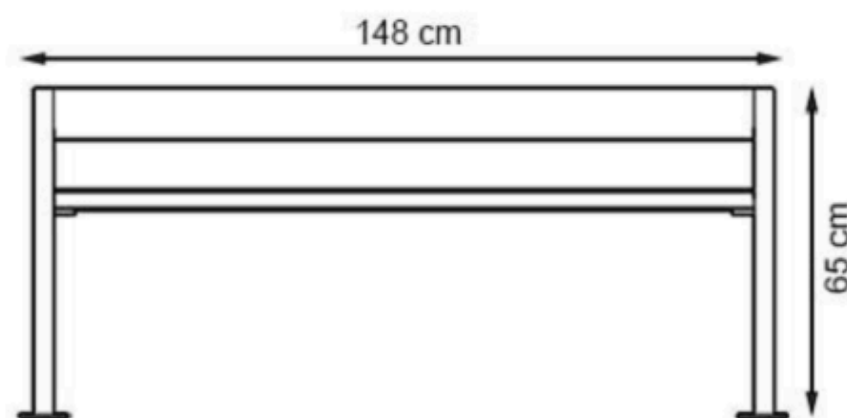

LEGS: IRON PROFILE

RECYCLABILITY : %100 ECOLOGICAL

PAINT: STATIC POLYESTER OVEN

AREA OF USE : OUTDOOR

WOOD: THERMOWOOD YELLOW PINE

PROTECTION: MAINTENANCE-FREE

CODE: PWB-156

LEGS: IRON PROFILE