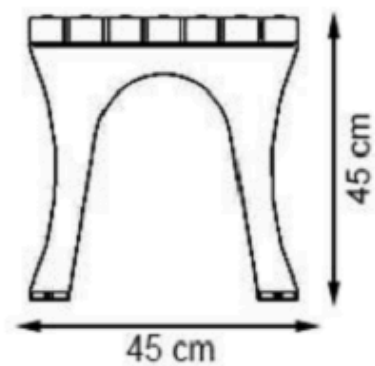

CODE: PWB-118

LEGS: ALUMINUM CASTING

RECYCLABILITY : %100 ECOLOGICAL

PAINT: STATIC POLYESTER OVEN

AREA OF USE : OUTDOOR

WOOD: THERMOWOOD YELLOW PINE

PROTECTION: MAINTENANCE-FREE