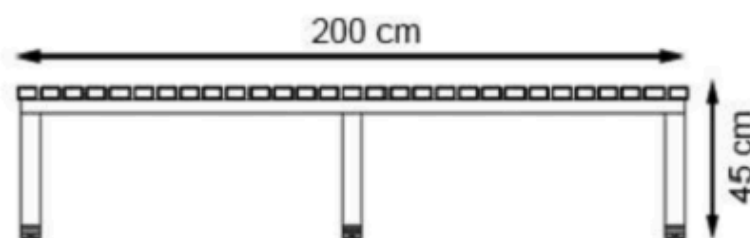

LEGS: IRON SQUARE PROFILE

RECYCLABILITY : %100 ECOLOGICAL

PAINT: STATIC POLYESTER OVEN

AREA OF USE : OUTDOOR

WOOD: THERMOWOOD YELLOW PINE

PROTECTION: MAINTENANCE-FREE

CODE: PWB-106

LEGS: SHEET IRON