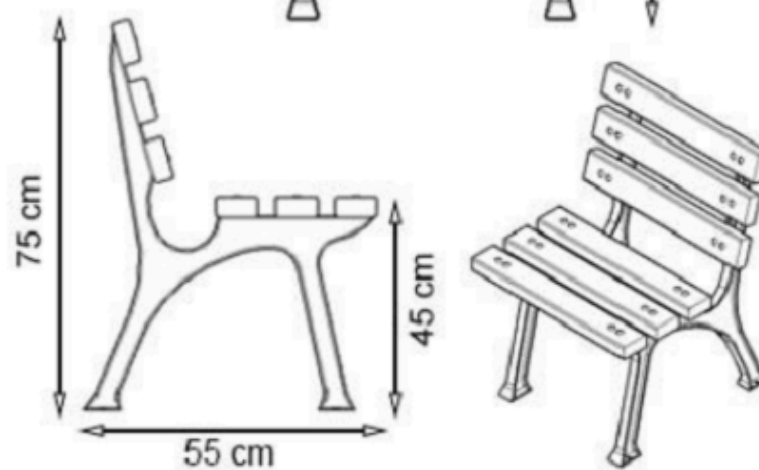

CODE: PWB-012

LEGS: IRON CASTING

RECYCLABILITY : %100 ECOLOGICAL

PAINT: STATIC POLYESTER OVEN

AREA OF USE : OUTDOOR

WOOD: THERMOWOOD YELLOW PINE

PROTECTION: MAINTENANCE-FREE