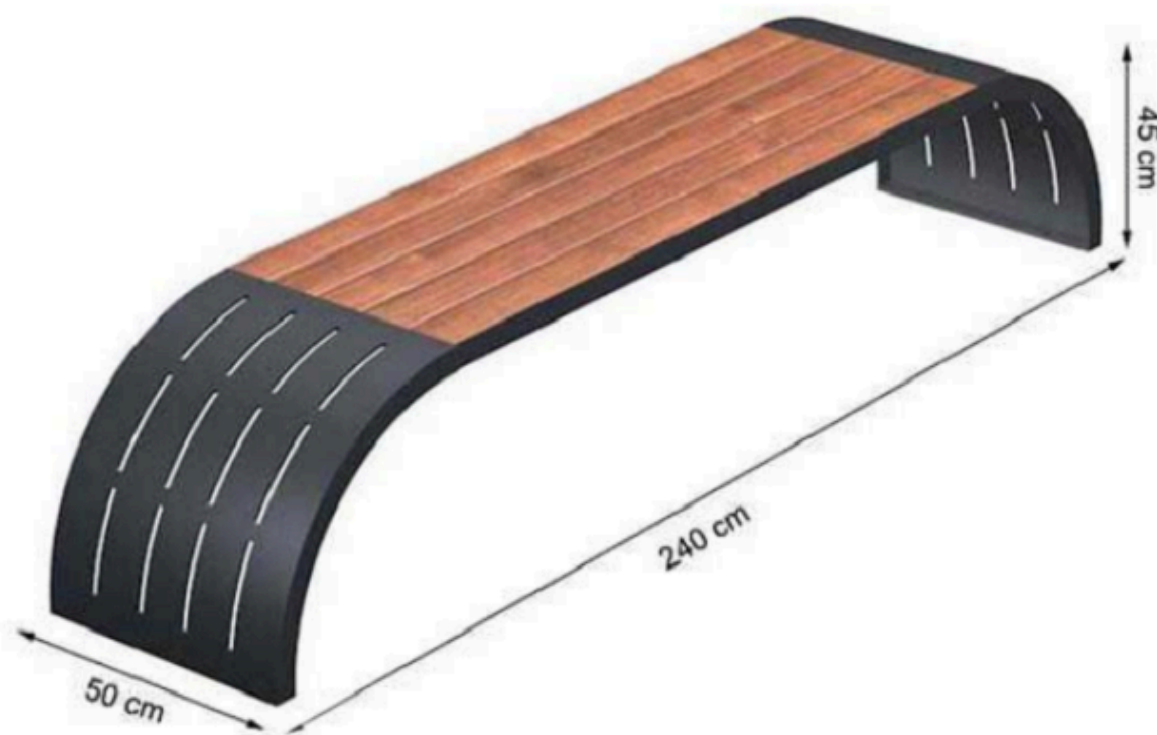

CODE: PWB-151

LEGS: SHEET METAL

RECYCLABILITY : %100 ECOLOGICAL

PAINT: STATIC POLYESTER OVEN

AREA OF USE : OUTDOOR

WOOD: THERMOWOOD YELLOW PINE

PROTECTION: MAINTENANCE-FREE