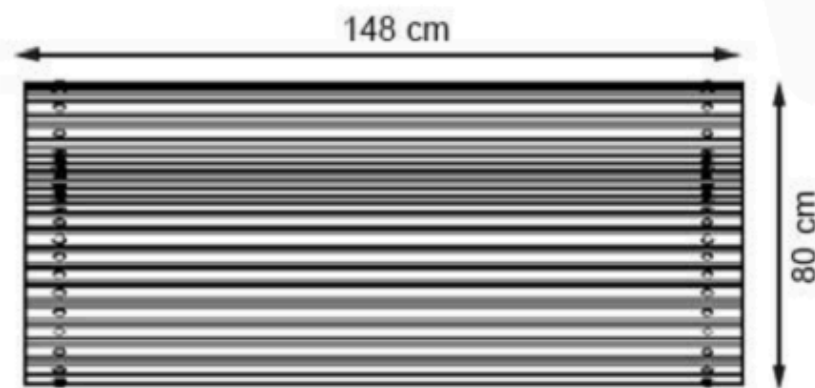

CODE: PWB-169

LEGS: SHEET METAL

PAINT: STATIC POLYESTER OVEN

WOOD: THERMOWOOD YELLOW PINE

RECYCLABILITY : %100 ECOLOGICAL

AREA OF USE : OUTDOOR

PROTECTION: MAINTENANCE-FREE