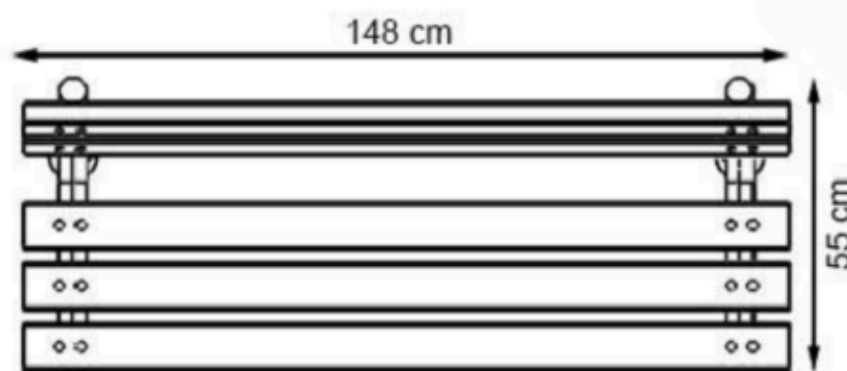

CODE: PWB-128

LEGS: IRON SHEET

PAINT: STATIC POLYESTER OVEN

WOOD: THERMOWOOD YELLOW PINE

RECYCLABILITY : %100 ECOLOGICAL

AREA OF USE : OUTDOOR

PROTECTION: MAINTENANCE-FREE

CODE: PWB-129