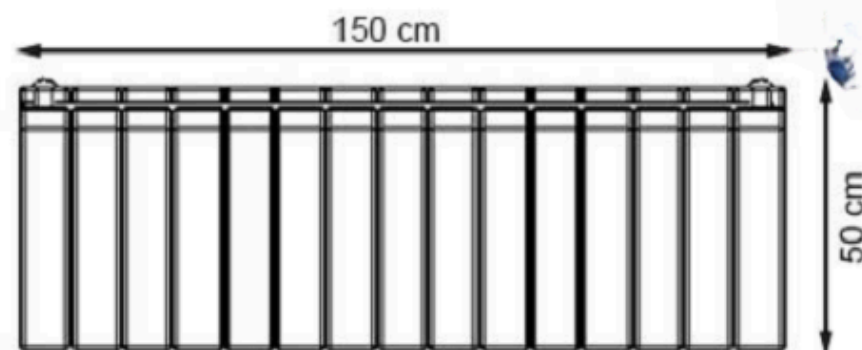

CODE: PWB-192

LEGS: THERMOWOOD WOOD

RECYCLABILITY : %100 ECOLOGICAL

PAINT: NATURAL

AREA OF USE : OUTDOOR

WOOD: THERMOWOOD YELLOW PINE

PROTECTION: MAINTENANCE-FREE