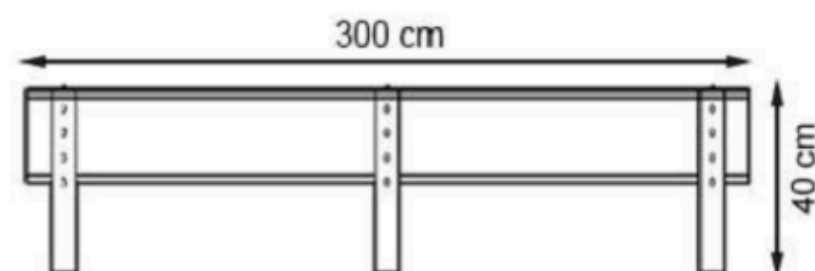

CODE: PWB-186

LEGS: SHEET METAL

RECYCLABILITY : %100 ECOLOGICAL

PAINT: STATIC POLYESTER OVEN

AREA OF USE : OUTDOOR

WOOD: THERMOWOOD YELLOW PINE

PROTECTION: MAINTENANCE-FREE

CODE: PWB-187