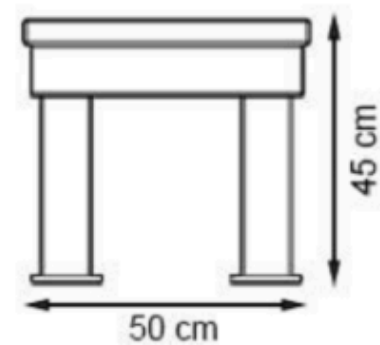

CODE: PWB-191

LEGS: THERMOWOOD WOOD

RECYCLABILITY : %100 ECOLOGICAL

PAINT: NATURAL

AREA OF USE : OUTDOOR

WOOD: THERMOWOOD YELLOW PINE

PROTECTION: MAINTENANCE-FREE