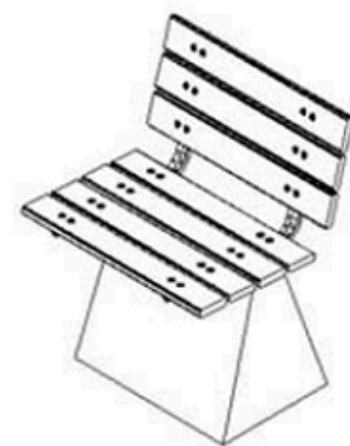

CODE: PWB-011

LEGS: CONCRETE and CASTING

RECYCLABILITY : %100 ECOLOGICAL

PAINT: BLACK and NATURAL

AREA OF USE : OUTDOOR

WOOD: THERMOWOOD YELLOW PINE

PROTECTION: MAINTENANCE-FREE