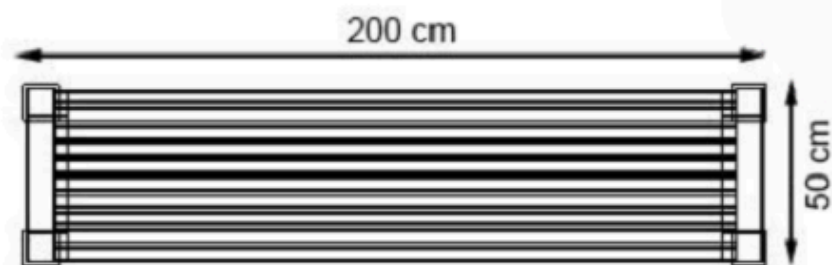

RECYCLABILITY : %100 ECOLOGICAL

PAINT: STATIC POLYESTER OVEN

AREA OF USE : OUTDOOR

WOOD: THERMOWOOD YELLOW PINE

PROTECTION: MAINTENANCE-FREE

CODE: PWB-115

LEGS: IRON SQUARE PROFILE

RECYCLABILITY : %100 ECOLOGICAL