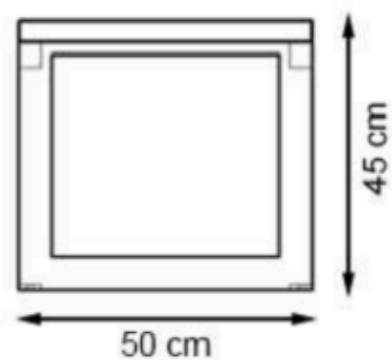

LEGS: IRON PIPE PROFILE

PAINT: STATIC POLYESTER OVEN

WOOD: THERMOWOOD YELLOW PINE

RECYCLABILITY : %100 ECOLOGICAL

AREA OF USE : OUTDOOR

PROTECTION: MAINTENANCE-FREE

CODE: PWB-114

LEGS: IRON PROFILE