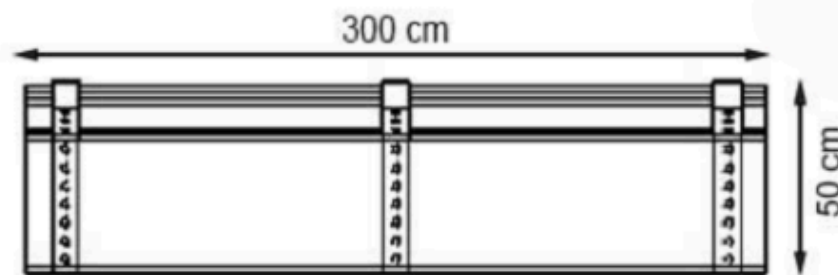

LEGS: SHEET METAL

RECYCLABILITY : %100 ECOLOGICAL

PAINT: STATIC POLYESTER OVEN

AREA OF USE : OUTDOOR

WOOD: THERMOWOOD YELLOW PINE

PROTECTION: MAINTENANCE-FREE

CODE: PWB-188

LEGS: SHEET METAL