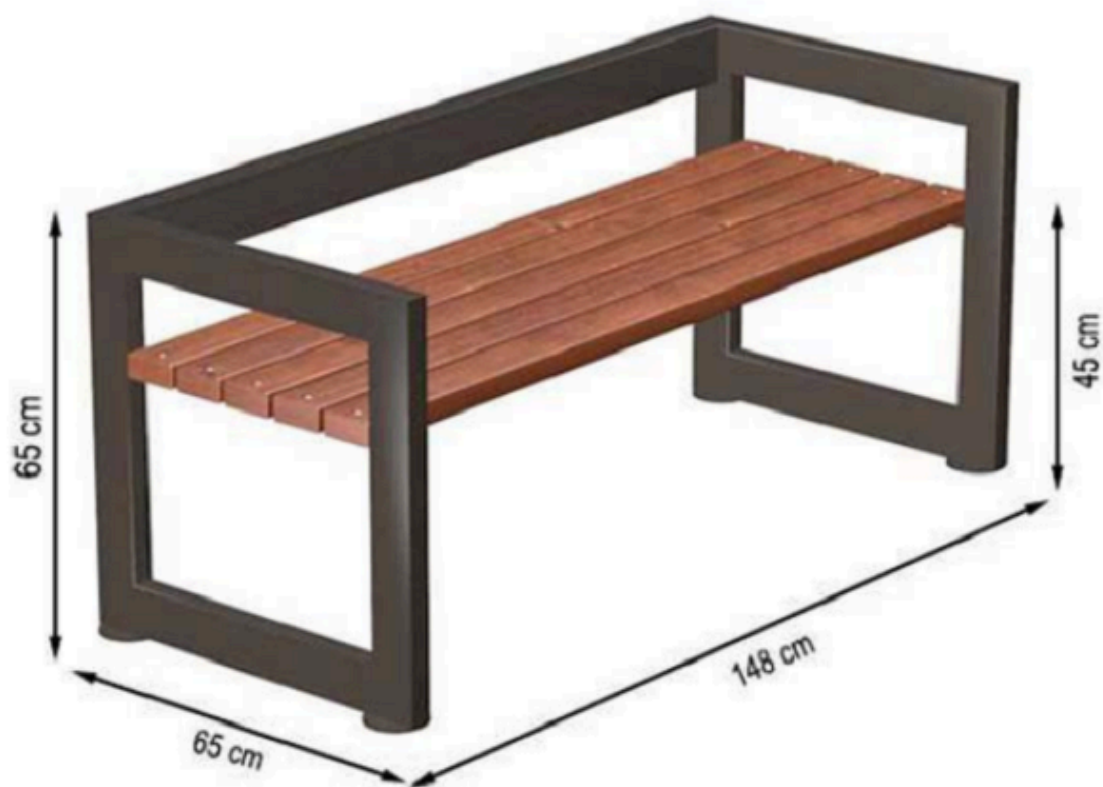

LEGS: IRON PROFILE

RECYCLABILITY : %100 ECOLOGICAL

PAINT: STATIC POLYESTER OVEN

AREA OF USE : OUTDOOR

WOOD: THERMOWOOD YELLOW PINE

PROTECTION: MAINTENANCE-FREE

CODE: PWB-156

LEGS: IRON PROFILE