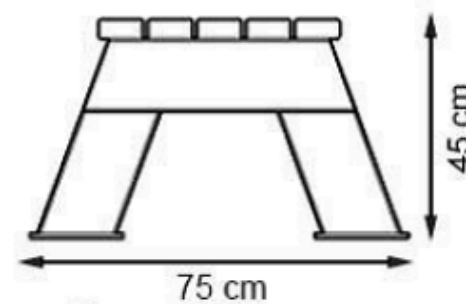

CODE: PWB-194

LEGS: THERMOWOOD WOOD

RECYCLABILITY : %100 ECOLOGICAL

PAINT: NATURAL

AREA OF USE : OUTDOOR

WOOD: THERMOWOOD YELLOW PINE

PROTECTION: MAINTENANCE-FREE

CODE: PWB-195