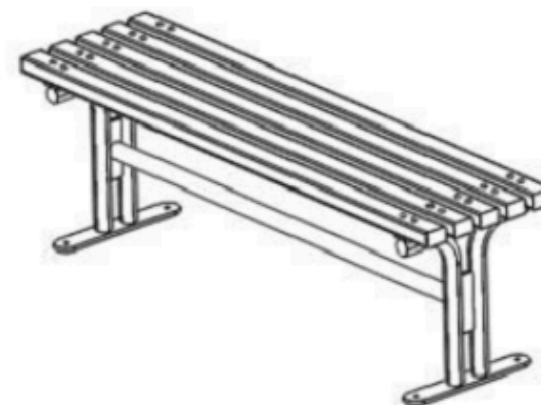

PAINT: STATIC POLYESTER OVEN

WOOD: THERMOWOOD YELLOW PINE

RECYCLABILITY : %100 ECOLOGICAL

AREA OF USE : OUTDOOR

PROTECTION: MAINTENANCE-FREE

CODE: PWB-131

LEGS: IRON PIPE PROFILE

RECYCLABILITY : %100 ECOLOGICAL