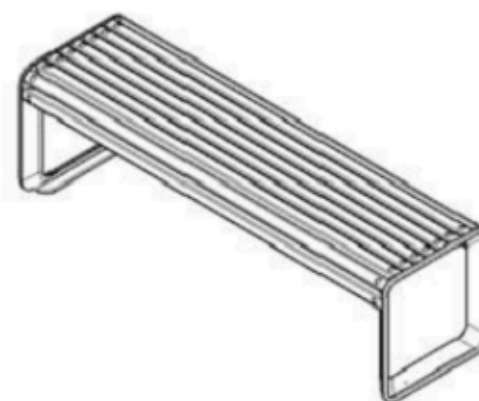

CODE: PWB-159

LEGS: ALUMINUM CASTING

RECYCLABILITY : %100 ECOLOGICAL

PAINT: STATIC POLYESTER OVEN

AREA OF USE : OUTDOOR

WOOD: THERMOWOOD YELLOW PINE

PROTECTION: MAINTENANCE-FREE