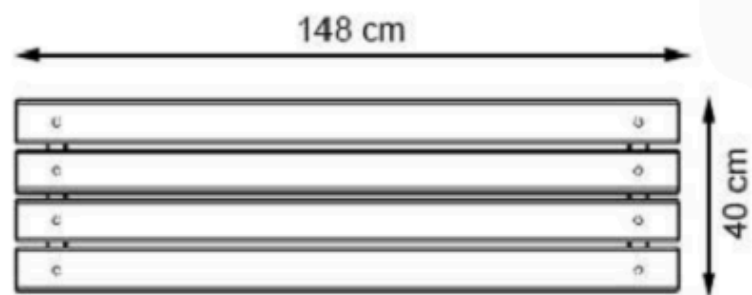

KOD: B-102

LEGS: IRON SQUARE PROFILE

RECYCLABILITY : %100 ECOLOGICAL

PAINT: STATIC POLYESTER OVEN

AREA OF USE : OUTDOOR

WOOD: THERMOWOOD YELLOW PINE

PROTECTION: MAINTENANCE-FREE