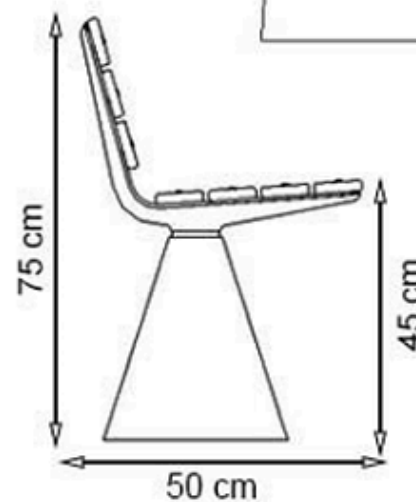

PARK WORLD MNE DOO

**URBAN FURNITURE**

CODE: PWB-011

LEGS: CONCRETE and CASTING

RECYCLABILITY : %100 ECOLOGICAL

PAINT: BLACK and NATURAL

AREA OF USE : OUTDOOR

WOOD: THERMOWOOD YELLOW PINE