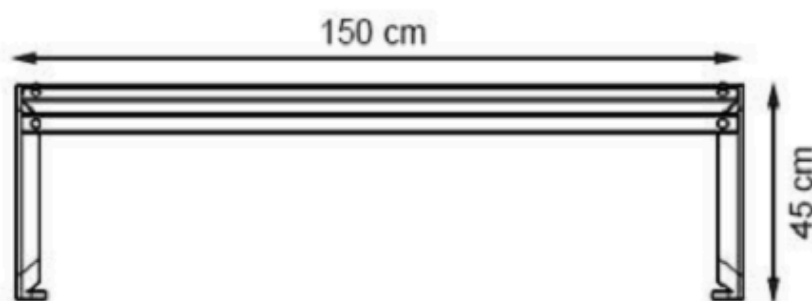

CODE: PWB-159

LEGS: ALUMINUM CASTING

RECYCLABILITY : %100 ECOLOGICAL

PAINT: STATIC POLYESTER OVEN

AREA OF USE : OUTDOOR

WOOD: THERMOWOOD YELLOW PINE

PROTECTION: MAINTENANCE-FREE