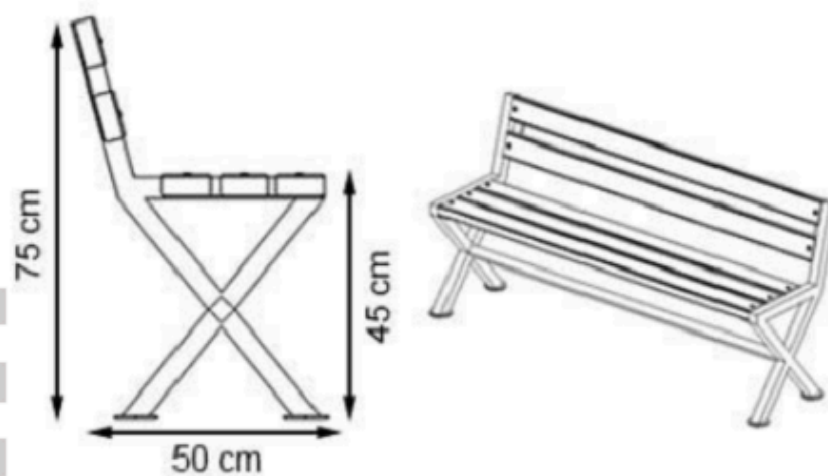

CODE: PWB-104

LEGS: IRON PROFILE

RECYCLABILITY : %100 ECOLOGICAL

PAINT: STATIC POLYESTER OVEN

AREA OF USE : OUTDOOR

WOOD: THERMOWOOD YELLOW PINE

PROTECTION: MAINTENANCE-FREE

CODE: PWB-105