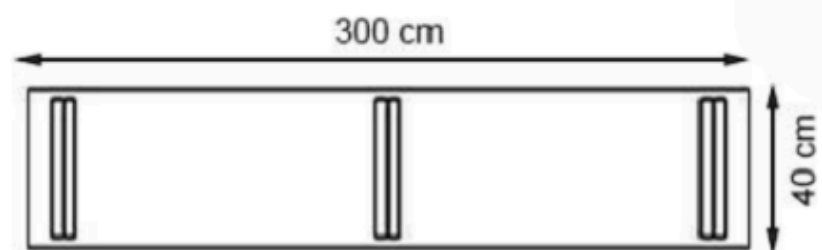

CODE: PWB-186

LEGS: SHEET METAL

RECYCLABILITY : %100 ECOLOGICAL

PAINT: STATIC POLYESTER OVEN

AREA OF USE : OUTDOOR

WOOD: THERMOWOOD YELLOW PINE

PROTECTION: MAINTENANCE-FREE