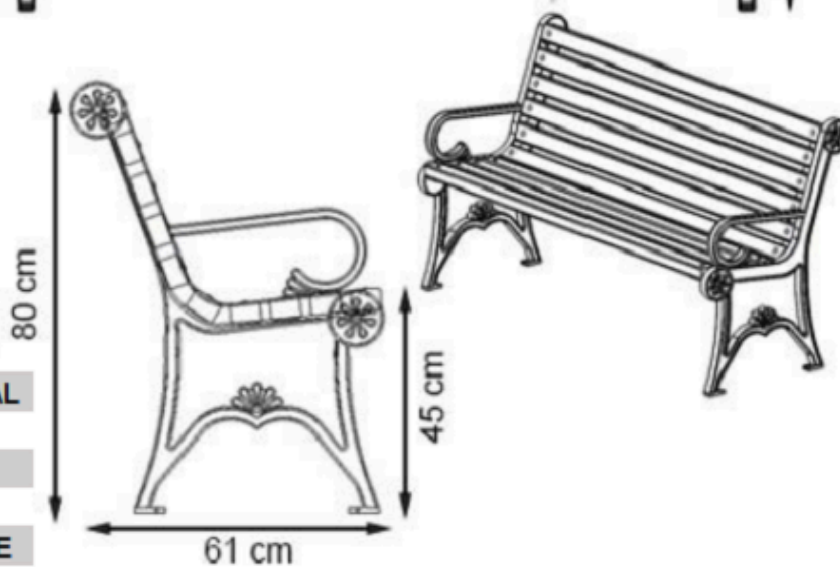

CODE: PWB-149

LEGS: ALUMINUM CASTING

RECYCLABILITY : %100 ECOLOGICAL

PAINT: STATIC POLYESTER OVEN

AREA OF USE : OUTDOOR

WOOD: THERMOWOOD YELLOW PINE

PROTECTION: MAINTENANCE-FREE