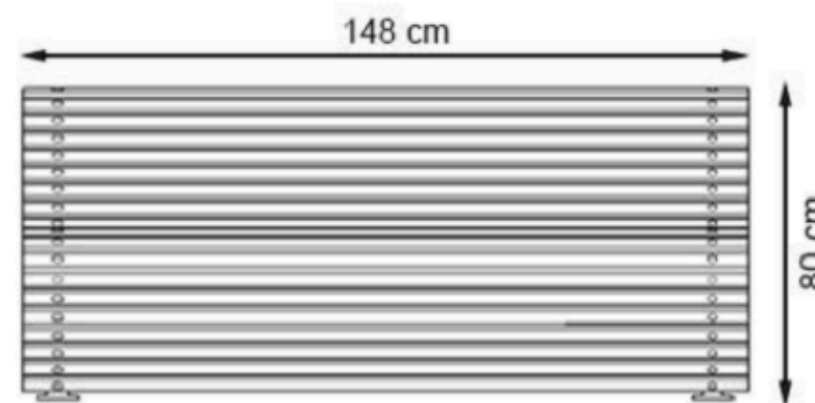

CODE: PWB-169

LEGS: SHEET METAL

PAINT: STATIC POLYESTER OVEN

WOOD: THERMOWOOD YELLOW PINE

RECYCLABILITY : %100 ECOLOGICAL

AREA OF USE : OUTDOOR

PROTECTION: MAINTENANCE-FREE