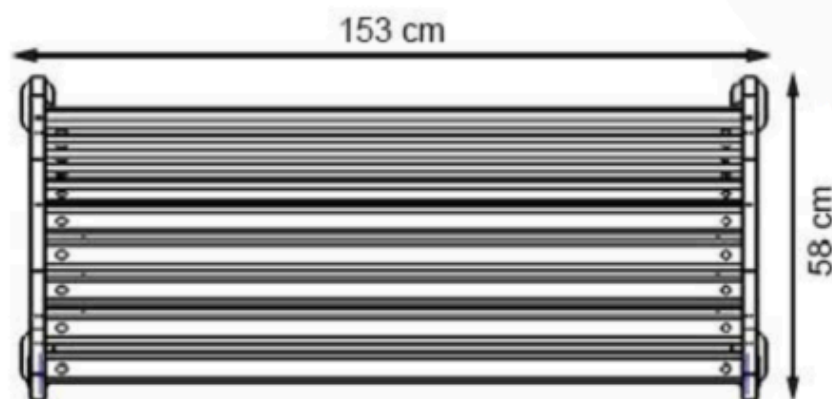

CODE: PWB-157

LEGS: ALUMINUM CASTING

RECYCLABILITY : %100 ECOLOGICAL

PAINT: STATIC POLYESTER OVEN

AREA OF USE : OUTDOOR

WOOD: THERMOWOOD YELLOW PINE

PROTECTION: MAINTENANCE-FREE