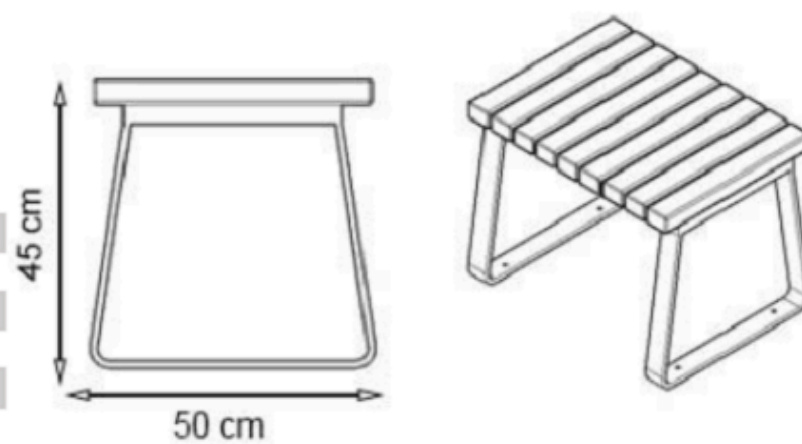

CODE: PWB-017

LEGS: SHEET METAL

PAINT: STATIC POLYESTER OVEN

WOOD: THERMOWOOD YELLOW PINE

RECYCLABILITY : %100 ECOLOGICAL

AREA OF USE : OUTDOOR

PROTECTION: MAINTENANCE-FREE