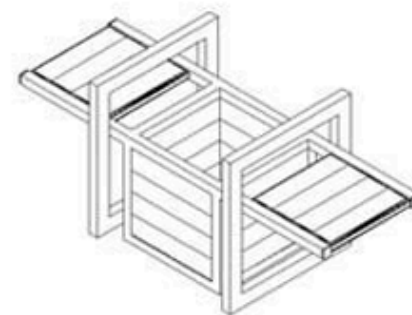

CODE: PWB-20

LEGS: IRON PROFILE

RECYCLABILITY : %100 ECOLOGICAL

PAINT: STATIC POLYESTER OVEN

AREA OF USE : OUTDOOR

WOOD: THERMOWOOD YELLOW PINE

PROTECTION: MAINTENANCE-FREE