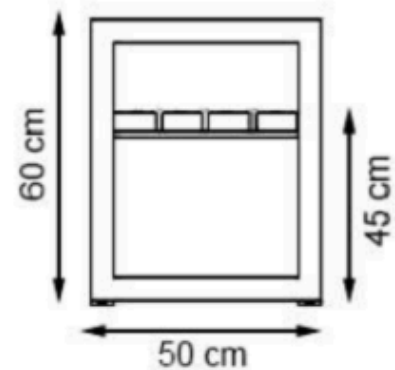

CODE: PWB-123

LEGS: IRON PROFILE

RECYCLABILITY : %100 ECOLOGICAL

PAINT: STATIC POLYESTER OVEN

AREA OF USE : OUTDOOR

WOOD: THERMOWOOD YELLOW PINE

PROTECTION: MAINTENANCE-FREE