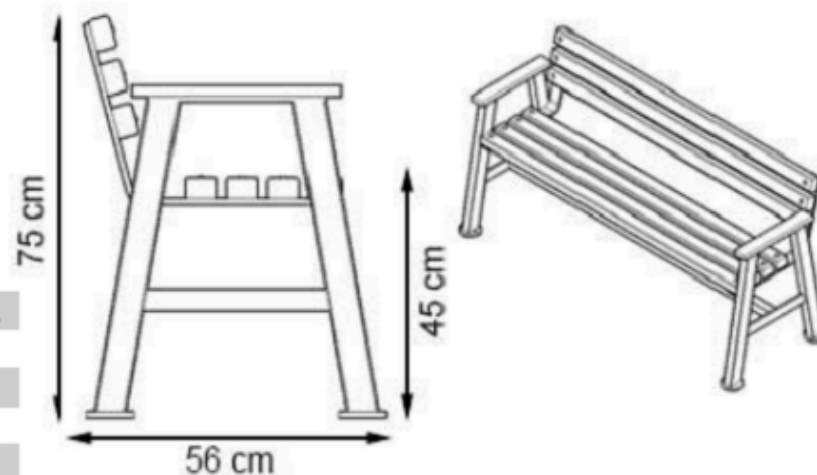

CODE: PWB-116

LEGS: IRON PROFILE

PAINT: STATIC POLYESTER OVEN

WOOD: THERMOWOOD YELLOW PINE

RECYCLABILITY : %100 ECOLOGICAL

AREA OF USE : OUTDOOR

PROTECTION: MAINTENANCE-FREE