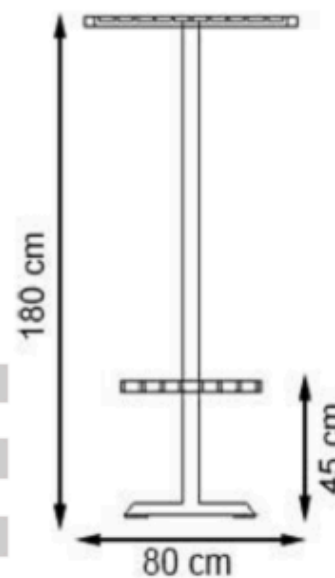

LEGS: IRON PIPE PROFILE

PAINT: STATIC POLYESTER OVEN

WOOD: THERMOWOOD YELLOW PINE

RECYCLABILITY : %100 ECOLOGICAL

AREA OF USE : OUTDOOR

PROTECTION: MAINTENANCE-FREE

CODE: PWB-023

LEGS: IRON PROFILE