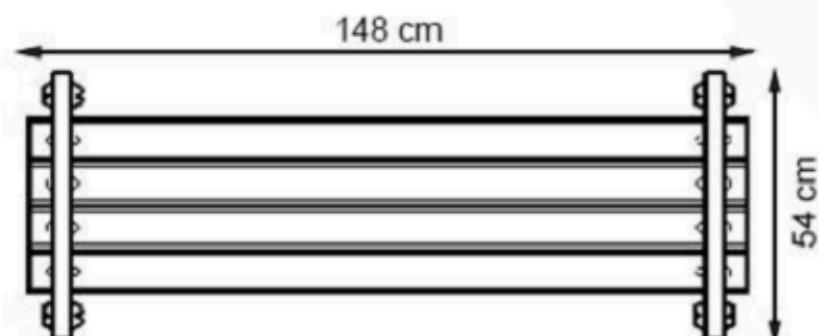

CODE: PWB-158

LEGS: ALUMINUM CASTING

RECYCLABILITY : %100 ECOLOGICAL

PAINT: STATIC POLYESTER OVEN

AREA OF USE : OUTDOOR

WOOD: THERMOWOOD YELLOW PINE

PROTECTION: MAINTENANCE-FREE