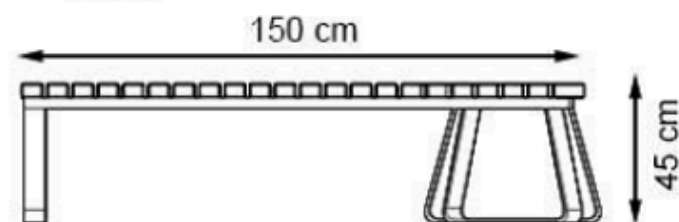

CODE: PWB-199

LEGS: SHEET METAL

RECYCLABILITY : %100 ECOLOGICAL

PAINT: STATIC POLYESTER OVEN

AREA OF USE : OUTDOOR

WOOD: THERMOWOOD YELLOW PINE

PROTECTION: MAINTENANCE-FREE