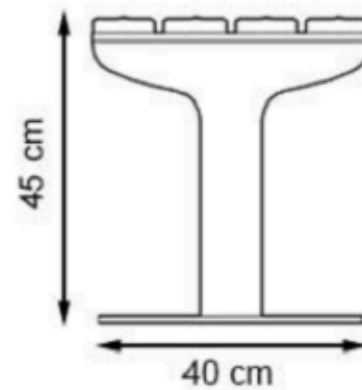

CODE: PWB-110

LEGS: SHEET IRON

PAINT: STATIC POLYESTER OVEN

WOOD: THERMOWOOD YELLOW PINE

RECYCLABILITY : %100 ECOLOGICAL

AREA OF USE : OUTDOOR

PROTECTION: MAINTENANCE-FREE