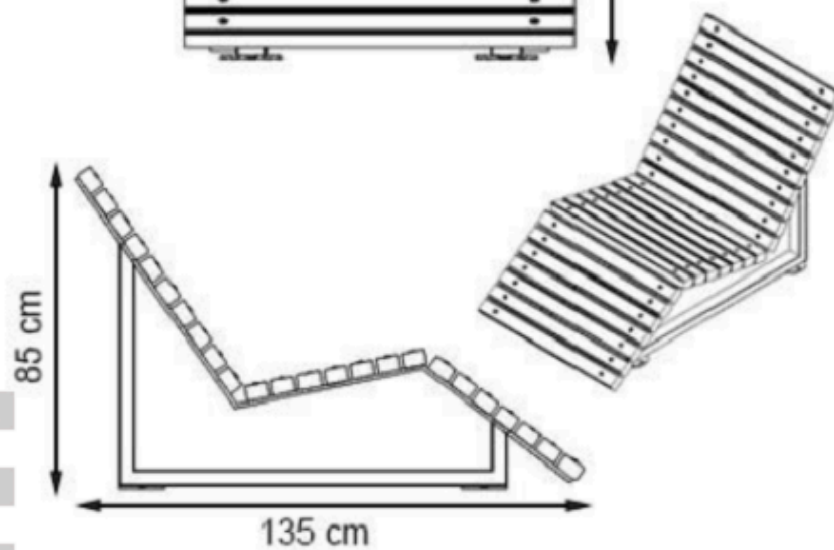

LEGS: IRON PROFILE

RECYCLABILITY : %100 ECOLOGICAL

PAINT: STATIC POLYESTER OVEN

AREA OF USE : OUTDOOR

WOOD: THERMOWOOD YELLOW PINE

PROTECTION: MAINTENANCE-FREE

CODE: PWB-172

LEGS: SHEET METAL