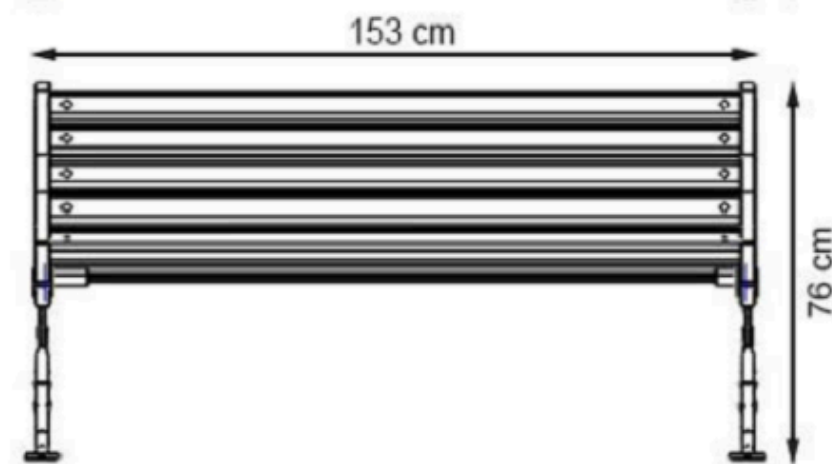

CODE: PWB-157

LEGS: ALUMINUM CASTING

RECYCLABILITY : %100 ECOLOGICAL

PAINT: STATIC POLYESTER OVEN

AREA OF USE : OUTDOOR

WOOD: THERMOWOOD YELLOW PINE

PROTECTION: MAINTENANCE-FREE