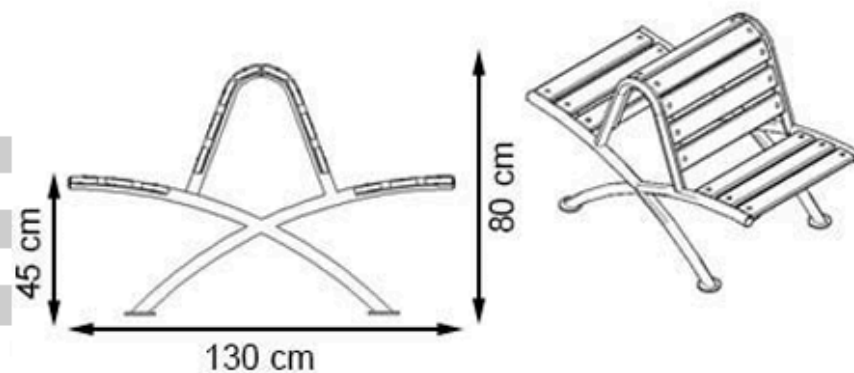

LEGS: IRON PIPE PROFILE

PAINT: STATIC POLYESTER OVEN

WOOD: THERMOWOOD YELLOW PINE

RECYCLABILITY : %100 ECOLOGICAL

AREA OF USE : OUTDOOR

PROTECTION: MAINTENANCE-FREE

CODE: PWB-023

LEGS: IRON PROFILE