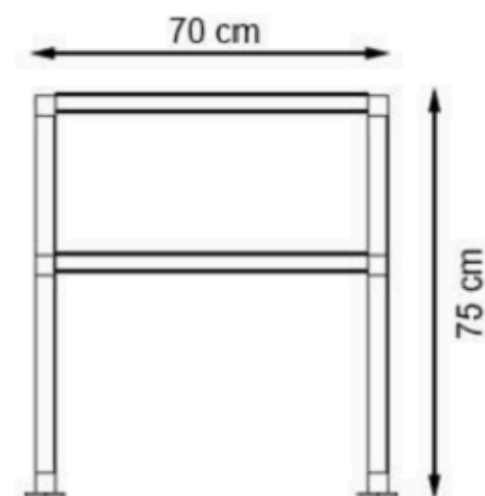

CODE: PWB-025

LEGS: IRON PROFILE

RECYCLABILITY : %100 ECOLOGICAL

PAINT: STATIC POLYESTER OVEN

AREA OF USE : OUTDOOR

WOOD: THERMOWOOD YELLOW PINE

PROTECTION: MAINTENANCE-FREE