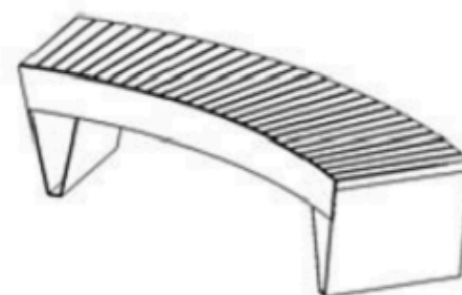

CODE: PWB-127

LEGS: IRON SHEET

RECYCLABILITY : %100 ECOLOGICAL

PAINT: STATIC POLYESTER OVEN

AREA OF USE : OUTDOOR

WOOD: THERMOWOOD YELLOW PINE

PROTECTION: MAINTENANCE-FREE