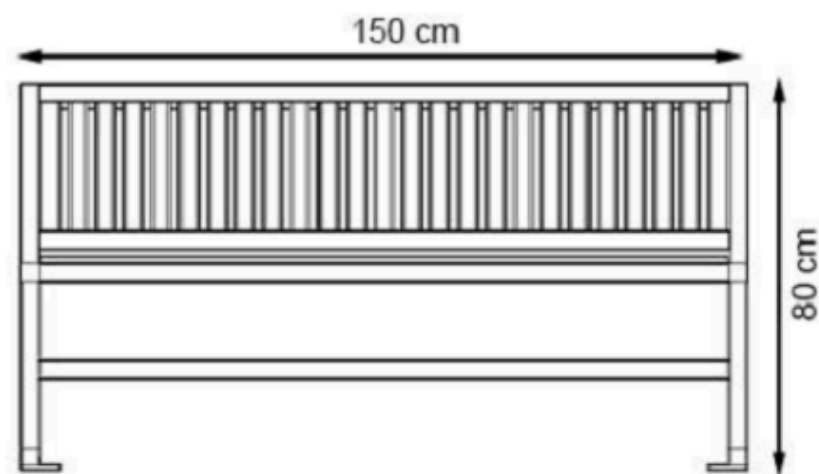

CODE: PWB-120

LEGS: ALUMINUM CASTING

RECYCLABILITY : %100 ECOLOGICAL

PAINT: STATIC POLYESTER OVEN

AREA OF USE : OUTDOOR

WOOD: THERMOWOOD YELLOW PINE

PROTECTION: MAINTENANCE-FREE

CODE: PWB-121