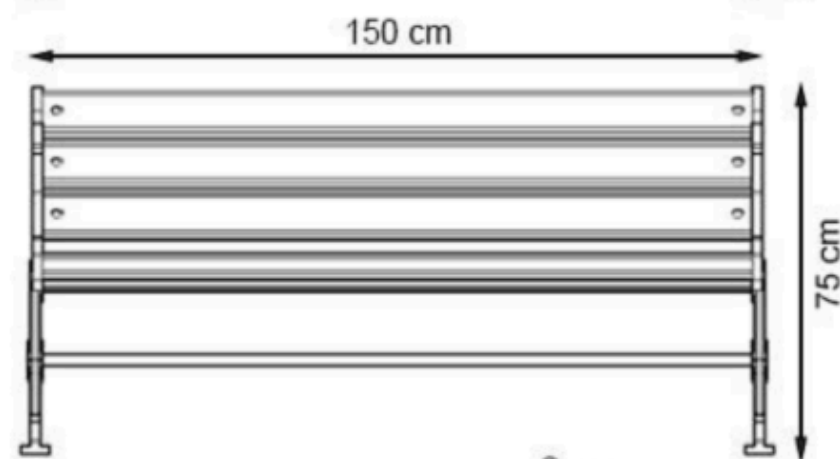

CODE: PWB-160

LEGS: ALUMINUM CASTING

RECYCLABILITY : %100 ECOLOGICAL

PAINT: STATIC POLYESTER OVEN

AREA OF USE : OUTDOOR

WOOD: THERMOWOOD YELLOW PINE

PROTECTION: MAINTENANCE-FREE