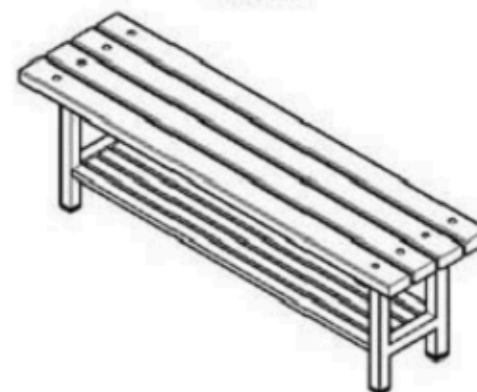

CODE: PWB-103

LEGS: IRON SQUARE PROFILE

RECYCLABILITY : %100 ECOLOGICAL

PAINT: STATIC POLYESTER OVEN

AREA OF USE : OUTDOOR

WOOD: THERMOWOOD YELLOW PINE

PROTECTION: MAINTENANCE-FREE