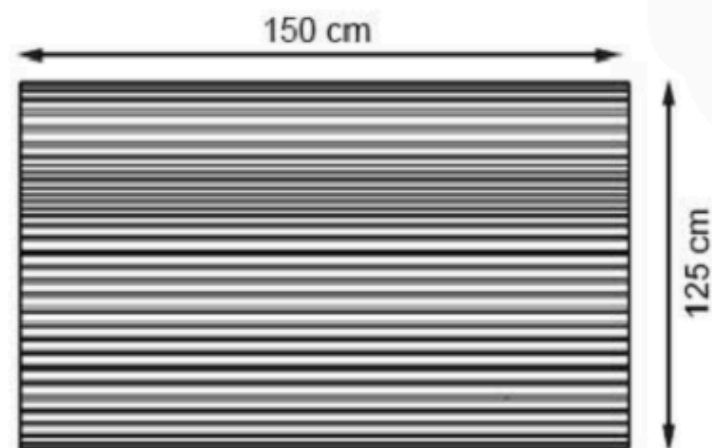

CODE: PWB-175

LEGS: SHEET METAL

RECYCLABILITY : %100 ECOLOGICAL

PAINT: STATIC POLYESTER OVEN

AREA OF USE : OUTDOOR

WOOD: THERMOWOOD YELLOW PINE

PROTECTION: MAINTENANCE-FREE