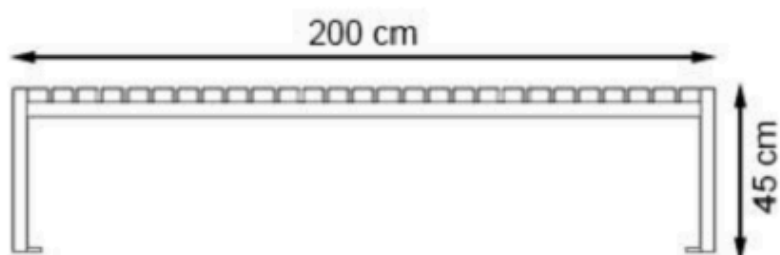

LEGS: IRON PIPE PROFILE

PAINT: STATIC POLYESTER OVEN

WOOD: THERMOWOOD YELLOW PINE

RECYCLABILITY : %100 ECOLOGICAL

AREA OF USE : OUTDOOR

PROTECTION: MAINTENANCE-FREE

CODE: PWB-114

LEGS: IRON PROFILE