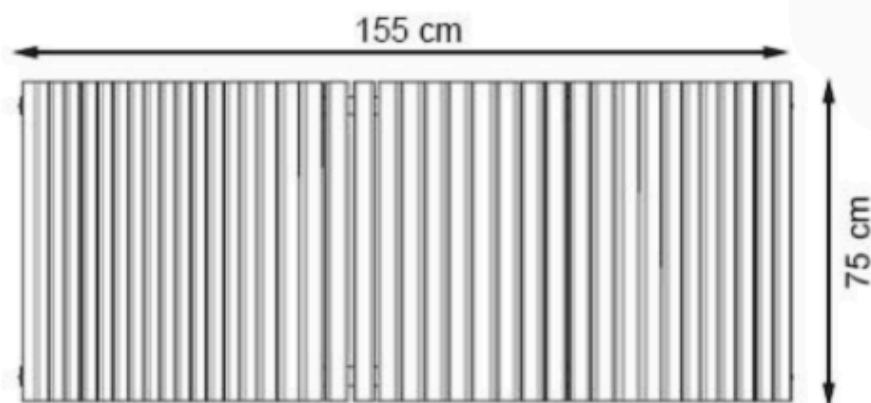

CODE: PWB-170

LEGS: SHEET METAL

RECYCLABILITY : %100 ECOLOGICAL

PAINT: STATIC POLYESTER OVEN

AREA OF USE : OUTDOOR

WOOD: THERMOWOOD YELLOW PINE

PROTECTION: MAINTENANCE-FREE