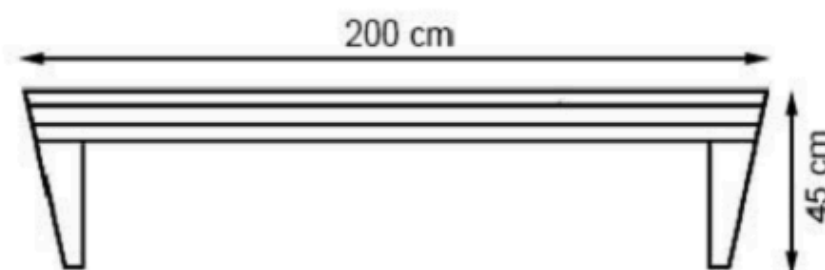

CODE: PWB-126

LEGS: IRON SHEET

PAINT: STATIC POLYESTER OVEN

WOOD: THERMOWOOD YELLOW PINE

RECYCLABILITY : %100 ECOLOGICAL

AREA OF USE : OUTDOOR

PROTECTION: MAINTENANCE-FREE