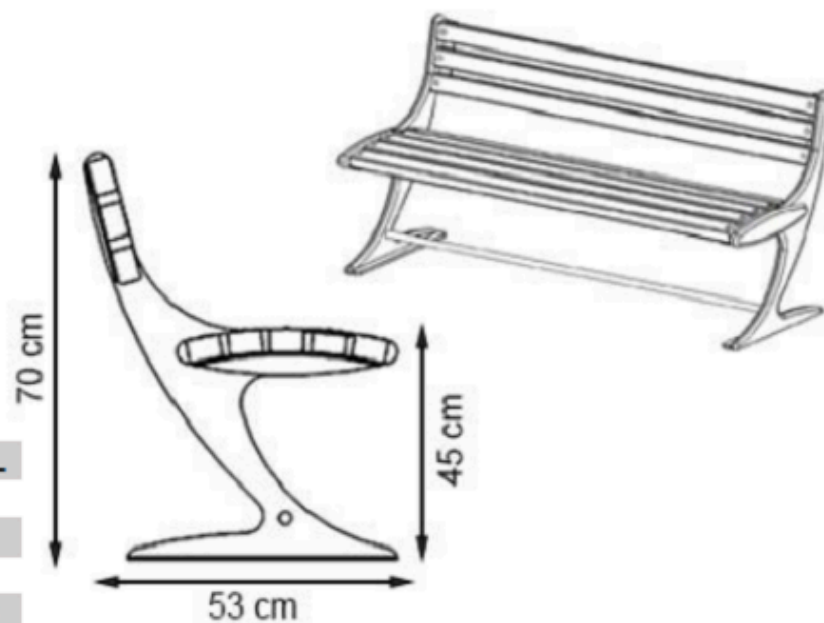

RECYCLABILITY : %100 ECOLOGICAL

PAINT: STATIC POLYESTER OVEN

AREA OF USE : OUTDOOR

WOOD: THERMOWOOD YELLOW PINE

PROTECTION: MAINTENANCE-FREE

CODE: PWB-165

LEGS: ALUMINUM CASTING

RECYCLABILITY : %100 ECOLOGICAL