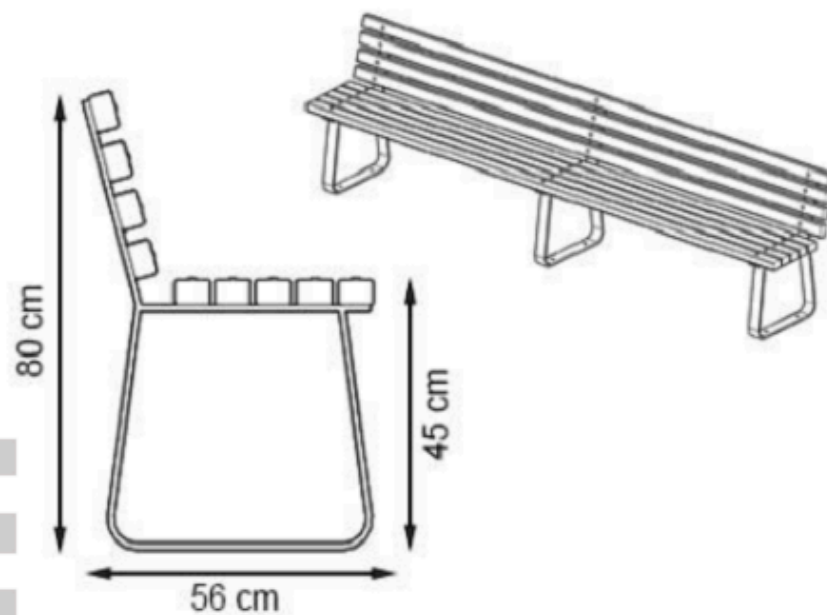

CODE: PWB-177

LEGS: SHEET METAL

PAINT: STATIC POLYESTER OVEN

WOOD: THERMOWOOD YELLOW PINE

RECYCLABILITY : %100 ECOLOGICAL

AREA OF USE : OUTDOOR

PROTECTION: MAINTENANCE-FREE