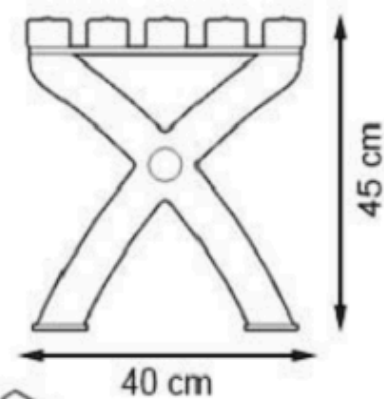

CODE: PWB-167

LEGS: ALUMINUM CASTING

RECYCLABILITY : %100 ECOLOGICAL

PAINT: STATIC POLYESTER OVEN

AREA OF USE : OUTDOOR

WOOD: THERMOWOOD YELLOW PINE

PROTECTION: MAINTENANCE-FREE