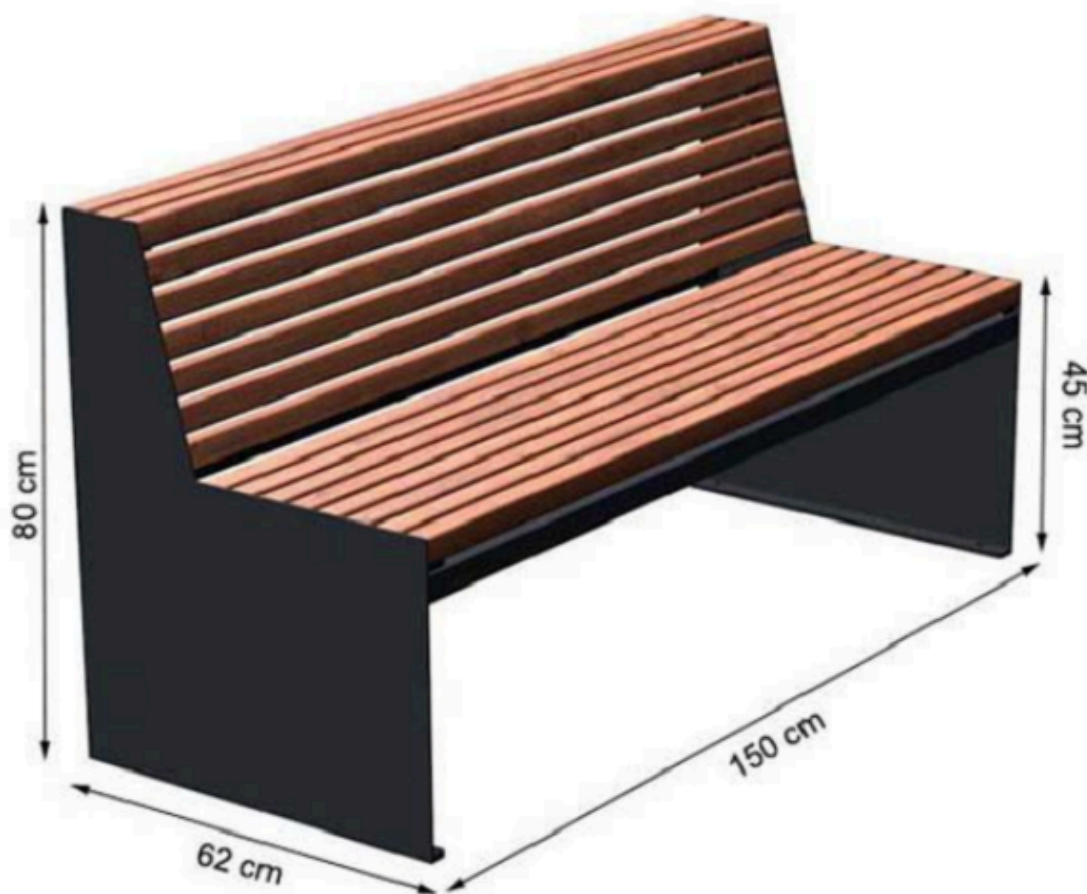

CODE: PWB-161

LEGS: SHEET METAL

RECYCLABILITY : %100 ECOLOGICAL

PAINT: STATIC POLYESTER OVEN

AREA OF USE : OUTDOOR

WOOD: THERMOWOOD YELLOW PINE

PROTECTION: MAINTENANCE-FREE