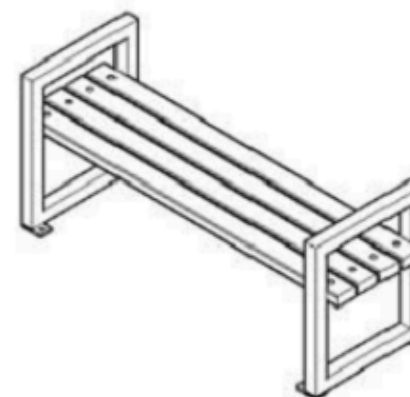

RECYCLABILITY : %100 ECOLOGICAL

PAINT: STATIC POLYESTER OVEN

AREA OF USE : OUTDOOR

WOOD: THERMOWOOD YELLOW PINE

PROTECTION: MAINTENANCE-FREE

CODE: PWB-123

LEGS: IRON PROFILE

RECYCLABILITY : %100 ECOLOGICAL