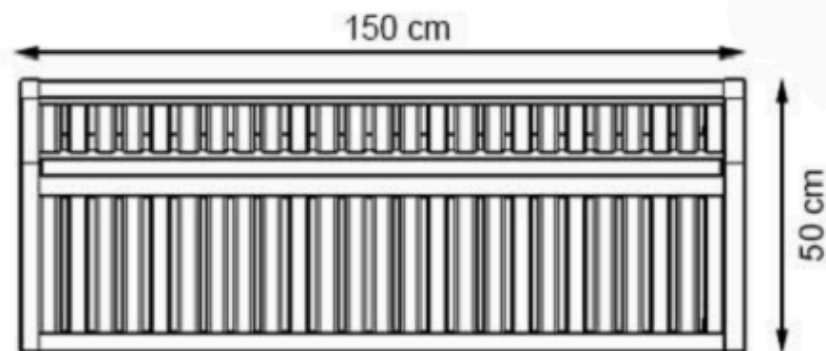

CODE: PWB-120

LEGS: ALUMINUM CASTING

RECYCLABILITY : %100 ECOLOGICAL

PAINT: STATIC POLYESTER OVEN

AREA OF USE : OUTDOOR

WOOD: THERMOWOOD YELLOW PINE

PROTECTION: MAINTENANCE-FREE

CODE: PWB-121