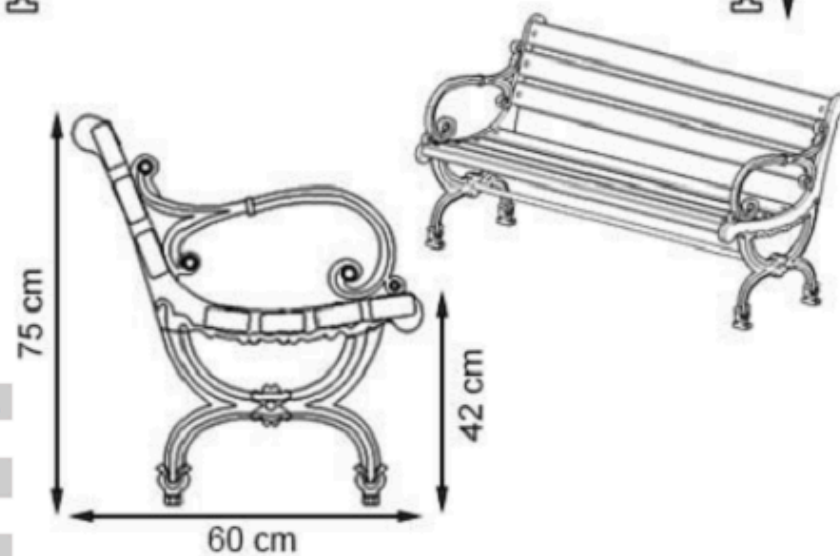

CODE: PWB-160

LEGS: ALUMINUM CASTING

RECYCLABILITY : %100 ECOLOGICAL

PAINT: STATIC POLYESTER OVEN

AREA OF USE : OUTDOOR

WOOD: THERMOWOOD YELLOW PINE

PROTECTION: MAINTENANCE-FREE