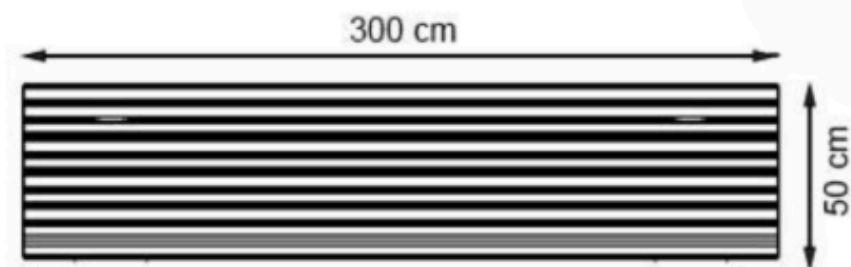

CODE: PWB-184

LEGS: SHEET METAL

RECYCLABILITY : %100 ECOLOGICAL

PAINT: STATIC POLYESTER OVEN

AREA OF USE : OUTDOOR

WOOD: THERMOWOOD YELLOW PINE

PROTECTION: MAINTENANCE-FREE