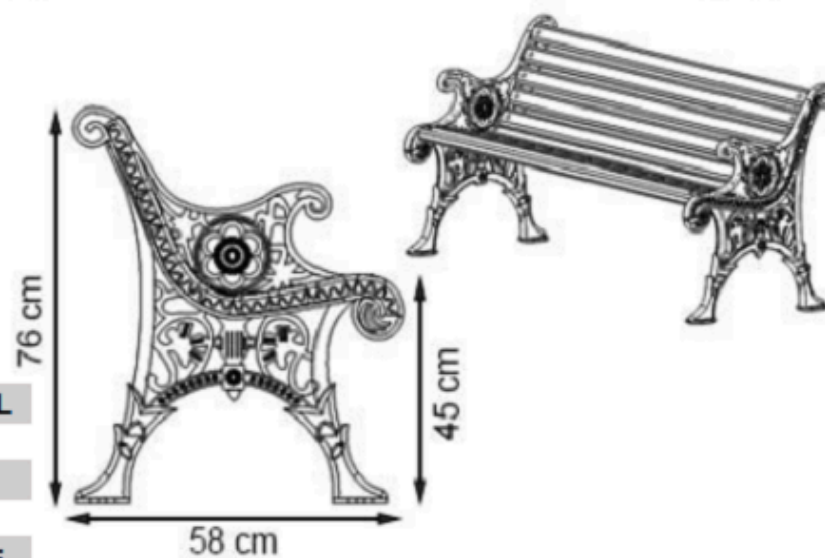

CODE: PWB-157

LEGS: ALUMINUM CASTING

RECYCLABILITY : %100 ECOLOGICAL

PAINT: STATIC POLYESTER OVEN

AREA OF USE : OUTDOOR

WOOD: THERMOWOOD YELLOW PINE

PROTECTION: MAINTENANCE-FREE