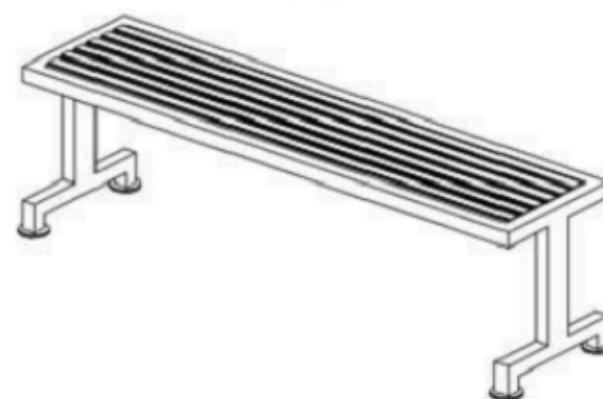

CODE: PWB-146

LEGS: IRON SQUARE PROFILE

RECYCLABILITY : %100 ECOLOGICAL

PAINT: STATIC POLYESTER OVEN

AREA OF USE : OUTDOOR

WOOD: THERMOWOOD YELLOW PINE

PROTECTION: MAINTENANCE-FREE

CODE: PWB-147