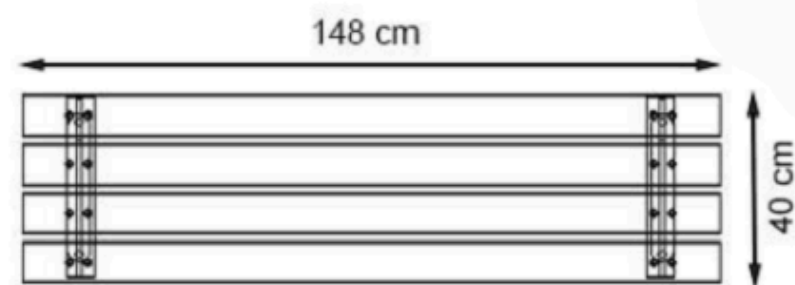

CODE: PWB-162

LEGS: SHEET METAL

RECYCLABILITY : %100 ECOLOGICAL

PAINT: STATIC POLYESTER OVEN

AREA OF USE : OUTDOOR

WOOD: THERMOWOOD YELLOW PINE

PROTECTION: MAINTENANCE-FREE

CODE: PWB-163