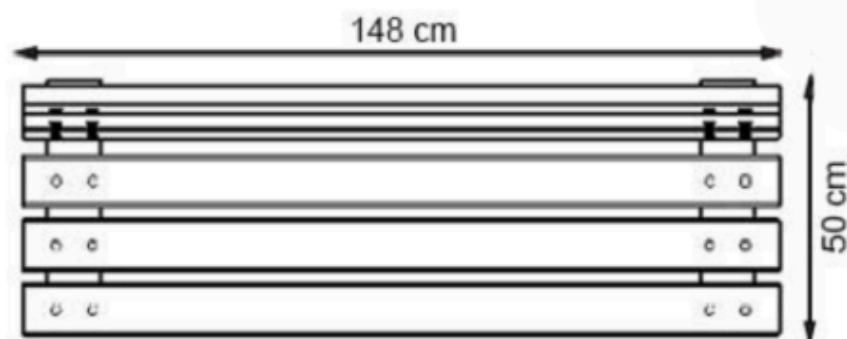

CODE: PWB-145

LEGS: SHEET METAL

RECYCLABILITY : %100 ECOLOGICAL

PAINT: STATIC POLYESTER OVEN

AREA OF USE : OUTDOOR

WOOD: THERMOWOOD YELLOW PINE

PROTECTION: MAINTENANCE-FREE