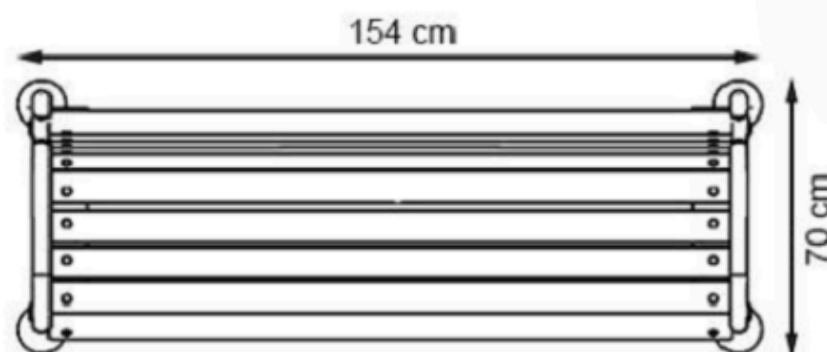

CODE: PWB-176

LEGS: ALUMINUM CASTING

RECYCLABILITY : %100 ECOLOGICAL

PAINT: STATIC POLYESTER OVEN

AREA OF USE : OUTDOOR

WOOD: THERMOWOOD YELLOW PINE

PROTECTION: MAINTENANCE-FREE