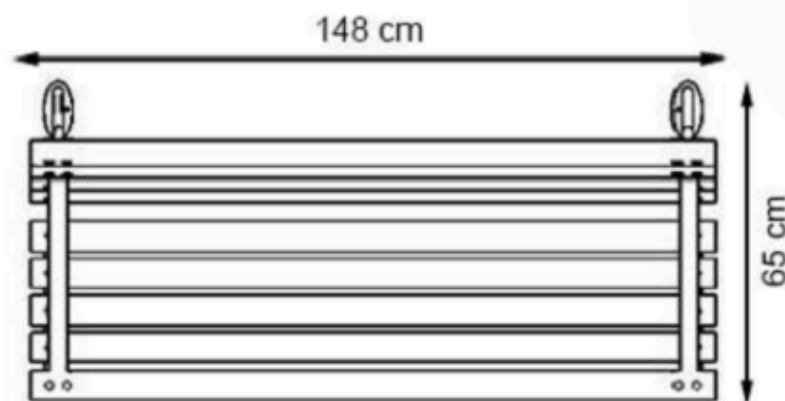

CODE: PWB-109

LEGS: ALUMINUM CASTING

PAINT: STATIC POLYESTER OVEN

WOOD: THERMOWOOD YELLOW PINE

RECYCLABILITY : %100 ECOLOGICAL

AREA OF USE : OUTDOOR

PROTECTION: MAINTENANCE-FREE