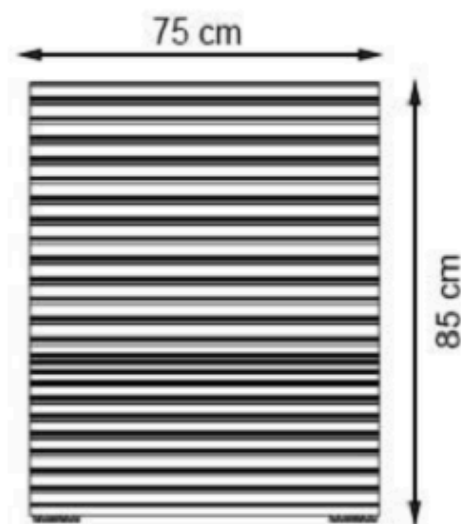

CODE: PWB-170

LEGS: SHEET METAL

RECYCLABILITY : %100 ECOLOGICAL

PAINT: STATIC POLYESTER OVEN

AREA OF USE : OUTDOOR

WOOD: THERMOWOOD YELLOW PINE

PROTECTION: MAINTENANCE-FREE