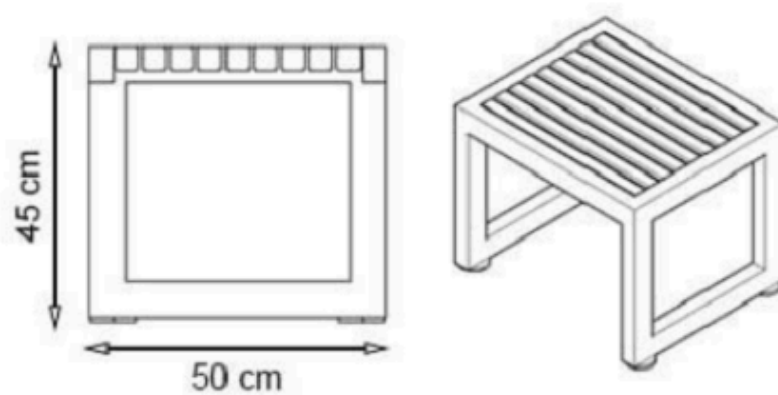

CODE: PWB-018

LEGS: IRON PROFILE

PAINT: STATIC POLYESTER OVEN

WOOD: THERMOWOOD YELLOW PINE

RECYCLABILITY : %100 ECOLOGICAL

AREA OF USE : OUTDOOR

PROTECTION: MAINTENANCE-FREE