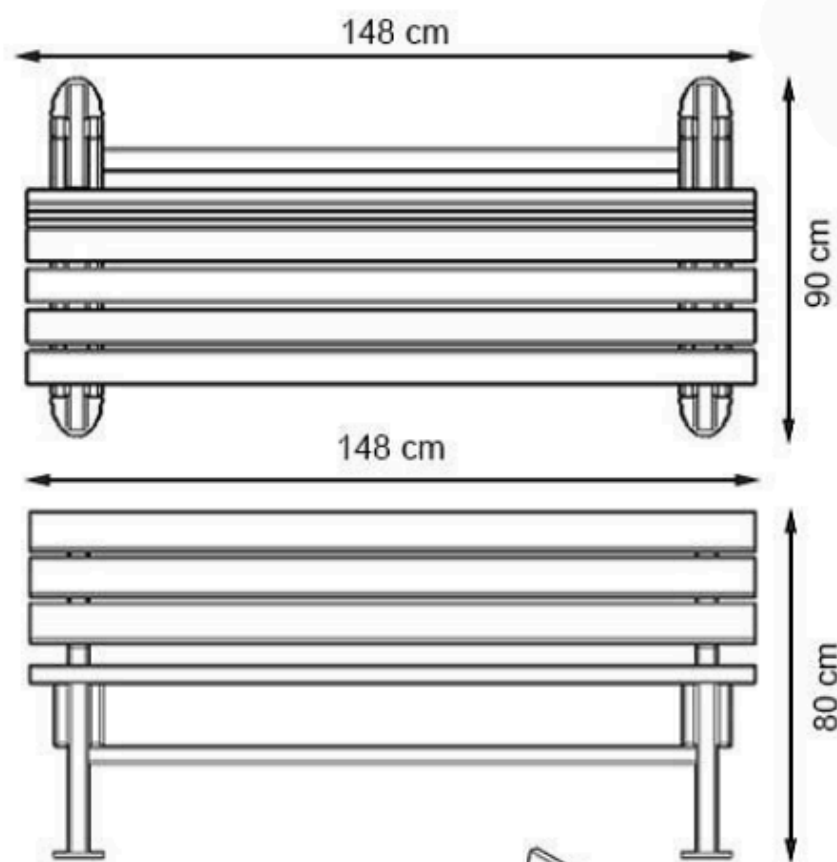

LEGS: THERMOWOOD WOOD

RECYCLABILITY : %100 ECOLOGICAL

PAINT: NATURAL

AREA OF USE : OUTDOOR

WOOD: THERMOWOOD YELLOW PINE

PROTECTION: MAINTENANCE-FREE

CODE: PWB-196

LEGS: THERMOWOOD WOOD