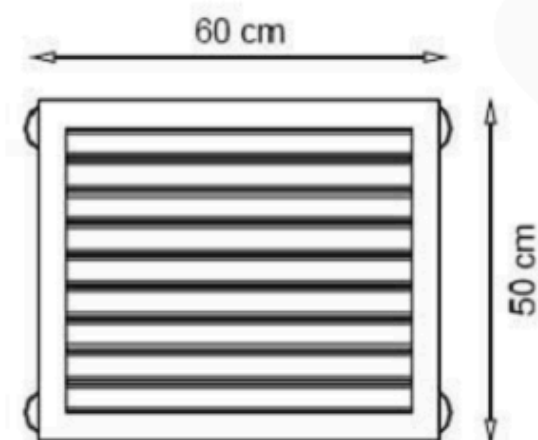

CODE: PWB-018

LEGS: IRON PROFILE

PAINT: STATIC POLYESTER OVEN

WOOD: THERMOWOOD YELLOW PINE

RECYCLABILITY : %100 ECOLOGICAL

AREA OF USE : OUTDOOR

PROTECTION: MAINTENANCE-FREE