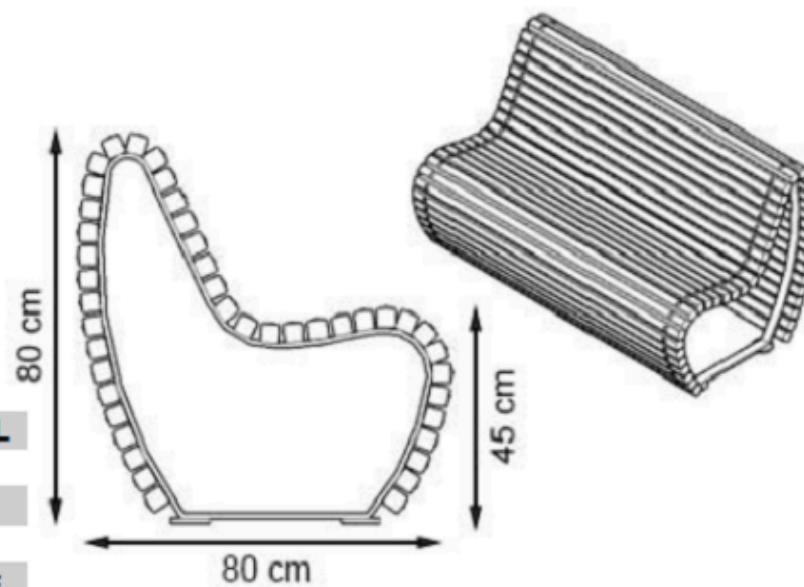

CODE: PWB-169

LEGS: SHEET METAL

PAINT: STATIC POLYESTER OVEN

WOOD: THERMOWOOD YELLOW PINE

RECYCLABILITY : %100 ECOLOGICAL

AREA OF USE : OUTDOOR

PROTECTION: MAINTENANCE-FREE