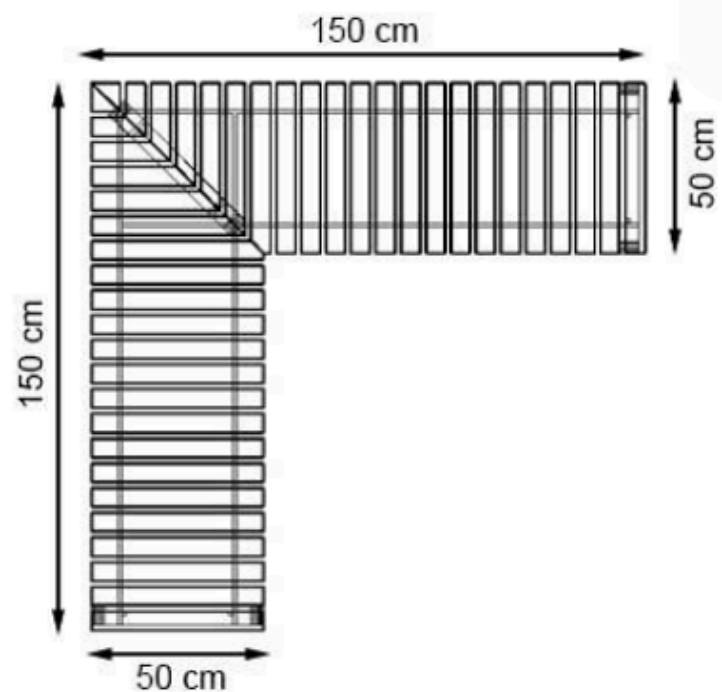

CODE: PWB-199

LEGS: SHEET METAL

RECYCLABILITY : %100 ECOLOGICAL

PAINT: STATIC POLYESTER OVEN

AREA OF USE : OUTDOOR

WOOD: THERMOWOOD YELLOW PINE

PROTECTION: MAINTENANCE-FREE