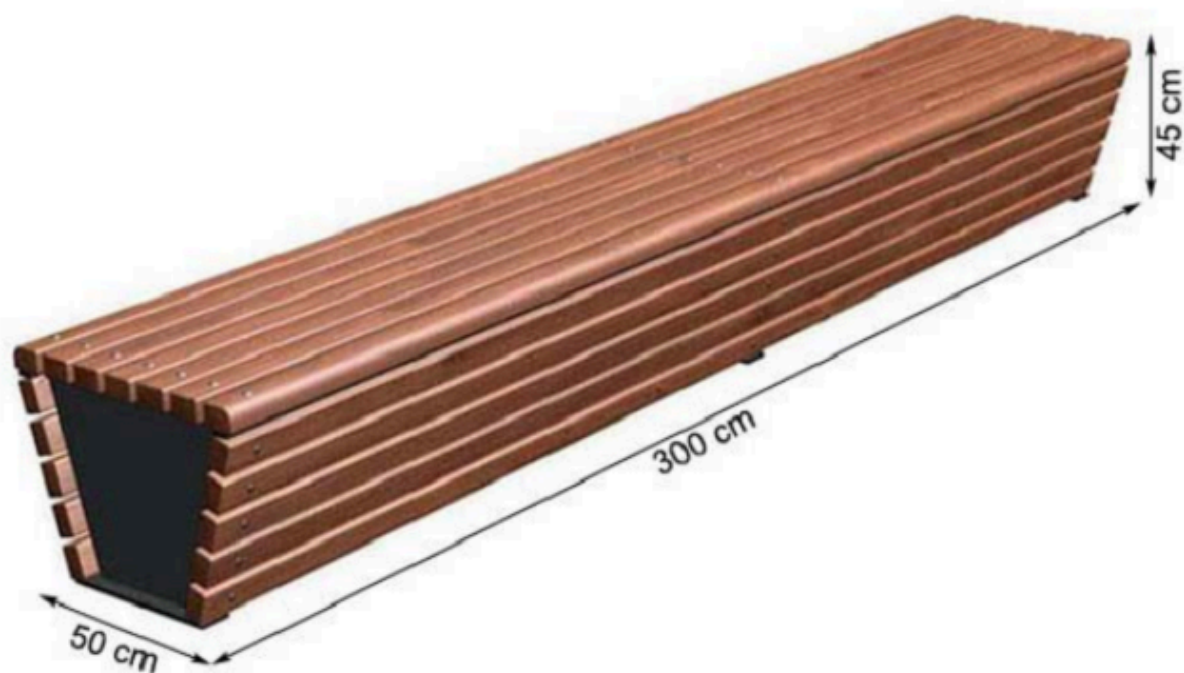

CODE: PWB-178

LEGS: SHEET METAL

RECYCLABILITY : %100 ECOLOGICAL

PAINT: STATIC POLYESTER OVEN

AREA OF USE : OUTDOOR

WOOD: THERMOWOOD YELLOW PINE

PROTECTION: MAINTENANCE-FREE

CODE: PWB-179