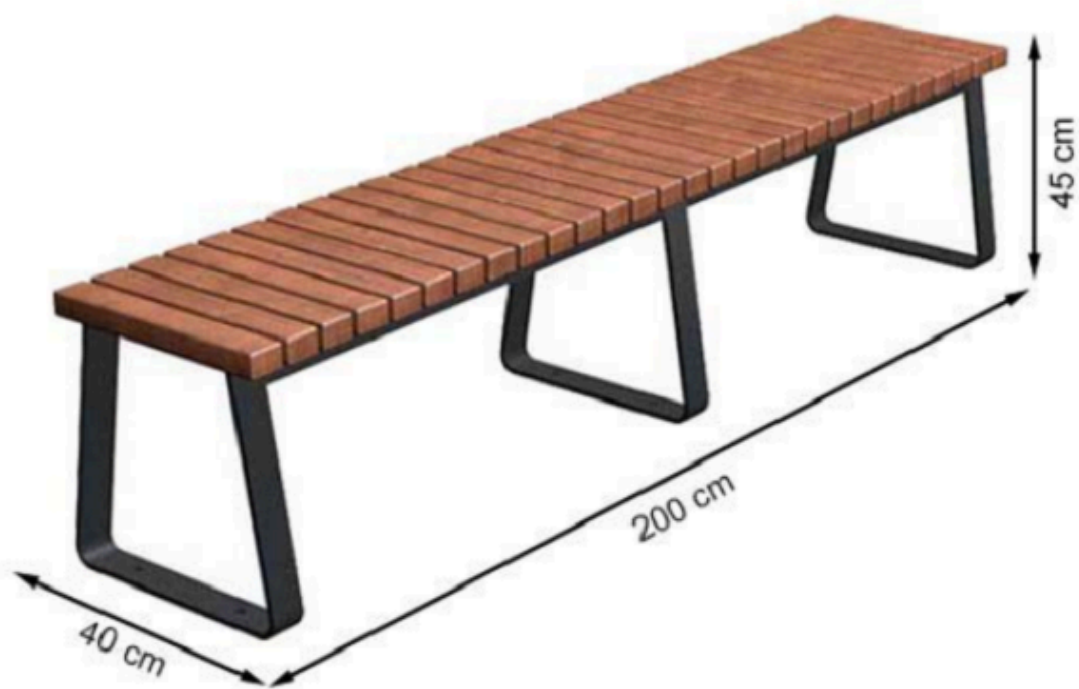

LEGS: IRON SQUARE PROFILE

RECYCLABILITY : %100 ECOLOGICAL

PAINT: STATIC POLYESTER OVEN

AREA OF USE : OUTDOOR

WOOD: THERMOWOOD YELLOW PINE

PROTECTION: MAINTENANCE-FREE

CODE: PWB-106

LEGS: SHEET IRON