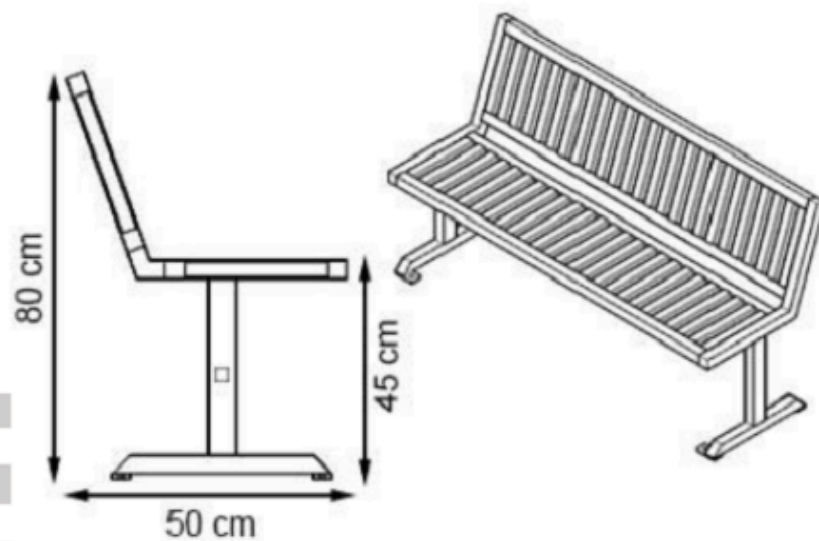

CODE: PWB-120

LEGS: ALUMINUM CASTING

RECYCLABILITY : %100 ECOLOGICAL

PAINT: STATIC POLYESTER OVEN

AREA OF USE : OUTDOOR

WOOD: THERMOWOOD YELLOW PINE

PROTECTION: MAINTENANCE-FREE

CODE: PWB-121