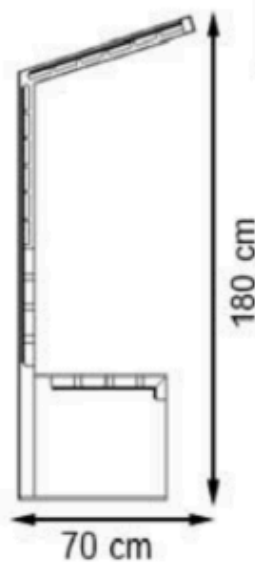

CODE: PWB-026

LEGS: IRON PROFILE AND SHEET IRON

PAINT: STATIC POLYESTER OVEN

WOOD: THERMOWOOD YELLOW PINE

RECYCLABILITY : %100 ECOLOGICAL

AREA OF USE : OUTDOOR

PROTECTION: MAINTENANCE-FREE