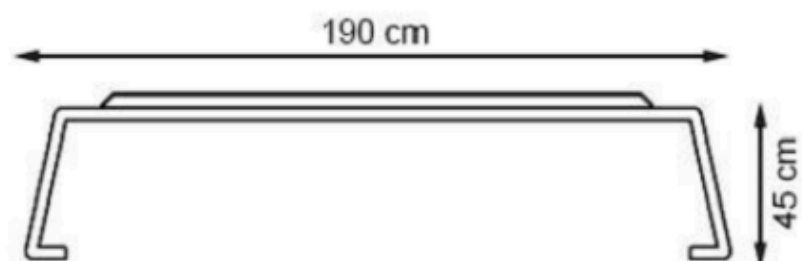

CODE: PWB-150

LEGS: SHEET METAL

RECYCLABILITY : %100 ECOLOGICAL

PAINT: STATIC POLYESTER OVEN

AREA OF USE : OUTDOOR

WOOD: THERMOWOOD YELLOW PINE

PROTECTION: MAINTENANCE-FREE