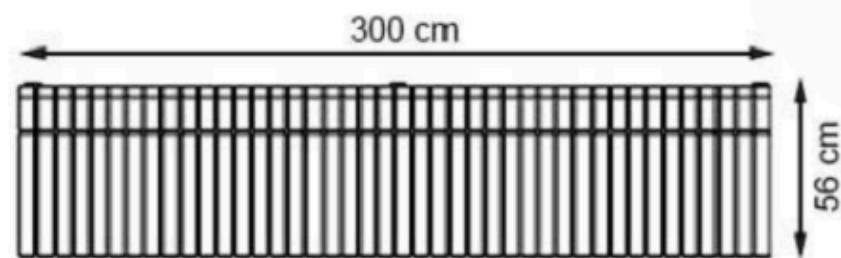

LEGS: SHEET METAL

RECYCLABILITY : %100 ECOLOGICAL

PAINT: STATIC POLYESTER OVEN

AREA OF USE : OUTDOOR

WOOD: THERMOWOOD YELLOW PINE

PROTECTION: MAINTENANCE-FREE

CODE: PWB-180

LEGS: SHEET METAL