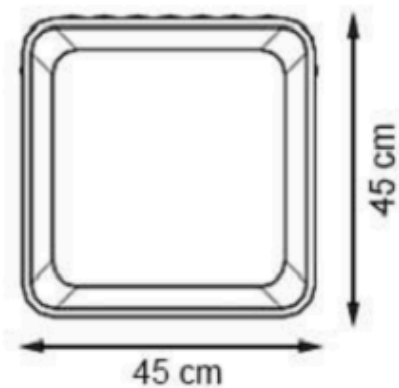

CODE: PWB-159

LEGS: ALUMINUM CASTING

RECYCLABILITY : %100 ECOLOGICAL

PAINT: STATIC POLYESTER OVEN

AREA OF USE : OUTDOOR

WOOD: THERMOWOOD YELLOW PINE

PROTECTION: MAINTENANCE-FREE