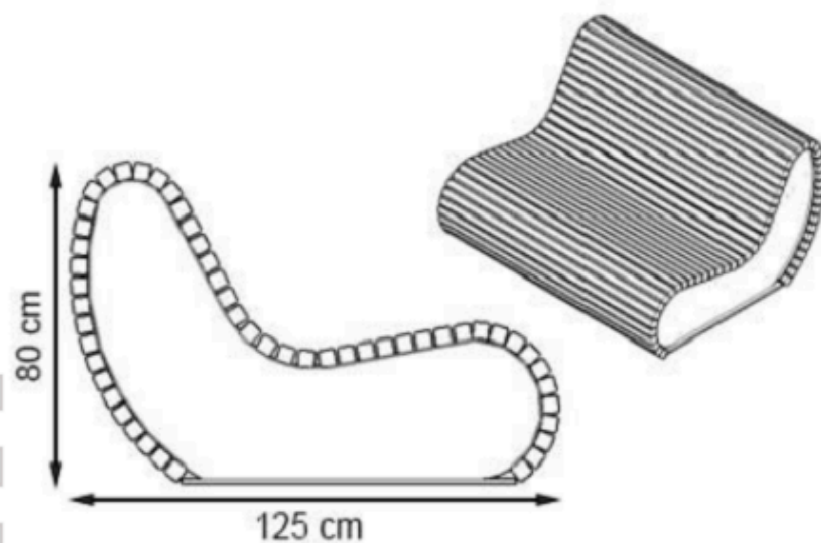

CODE: PWB-175

LEGS: SHEET METAL

RECYCLABILITY : %100 ECOLOGICAL

PAINT: STATIC POLYESTER OVEN

AREA OF USE : OUTDOOR

WOOD: THERMOWOOD YELLOW PINE

PROTECTION: MAINTENANCE-FREE