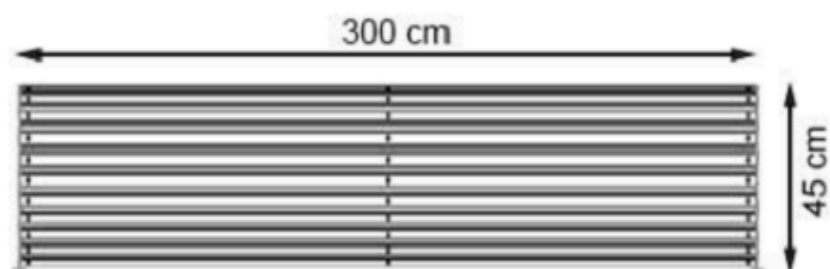

CODE: PWB-178

LEGS: SHEET METAL

RECYCLABILITY : %100 ECOLOGICAL

PAINT: STATIC POLYESTER OVEN

AREA OF USE : OUTDOOR

WOOD: THERMOWOOD YELLOW PINE

PROTECTION: MAINTENANCE-FREE