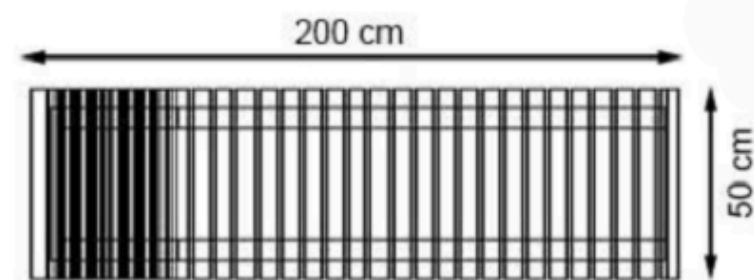

RECYCLABILITY : %100 ECOLOGICAL

PAINT: STATIC POLYESTER OVEN

AREA OF USE : OUTDOOR

WOOD: THERMOWOOD YELLOW PINE

PROTECTION: MAINTENANCE-FREE

CODE: PWB-107

LEGS: SHEET IRON

RECYCLABILITY : %100 ECOLOGICAL