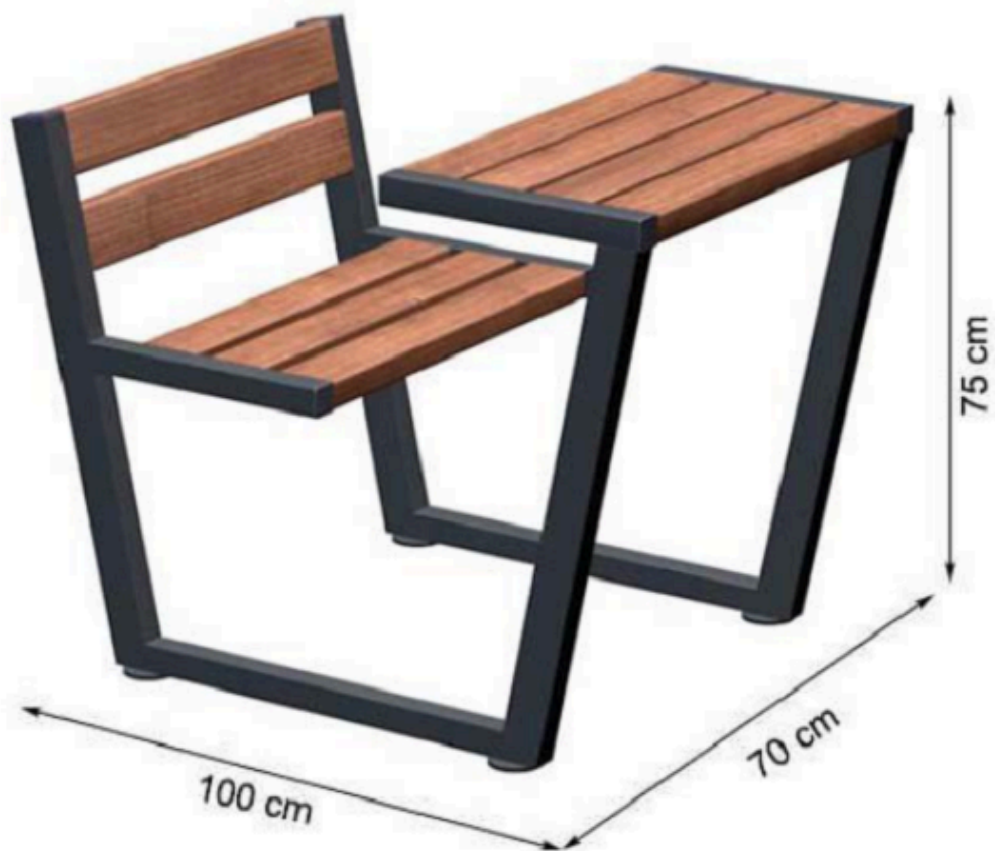

RECYCLABILITY : %100 ECOLOGICAL

PAINT: STATIC POLYESTER OVEN

AREA OF USE : OUTDOOR

WOOD: THERMOWOOD YELLOW PINE

PROTECTION: MAINTENANCE-FREE

CODE: PWB-024

LEGS: IRON PROFILE

PAINT: STATIC POLYESTER OVEN