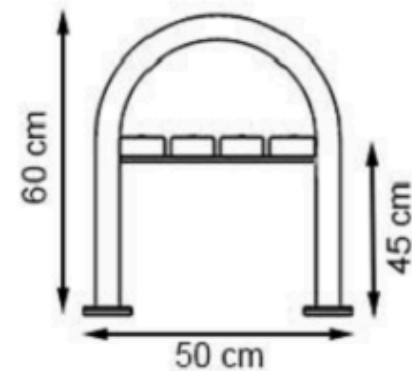

LEGS: IRON PROFILE

PAINT: STATIC POLYESTER OVEN

WOOD: THERMOWOOD YELLOW PINE

RECYCLABILITY : %100 ECOLOGICAL

AREA OF USE : OUTDOOR

PROTECTION: MAINTENANCE-FREE

CODE: PWB-122

LEGS: IRON PIPE PROFILE