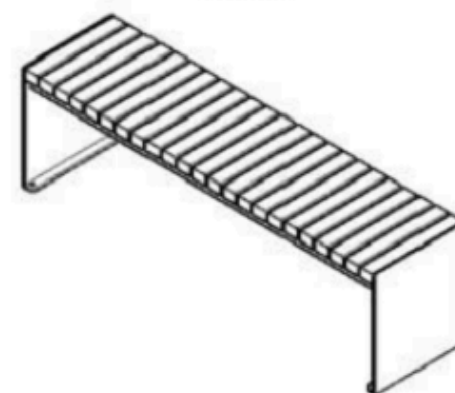

CODE: PWB-162

LEGS: SHEET METAL

RECYCLABILITY : %100 ECOLOGICAL

PAINT: STATIC POLYESTER OVEN

AREA OF USE : OUTDOOR

WOOD: THERMOWOOD YELLOW PINE

PROTECTION: MAINTENANCE-FREE