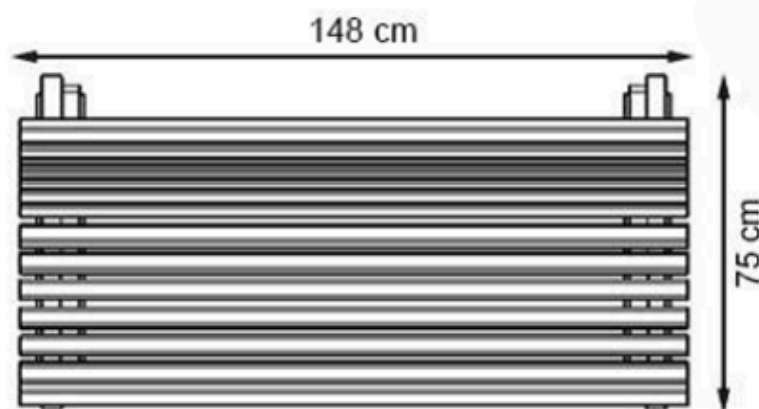

CODE: PWB-193

LEGS: THERMOWOOD WOOD

RECYCLABILITY : %100 ECOLOGICAL

PAINT: NATURAL

AREA OF USE : OUTDOOR

WOOD: THERMOWOOD YELLOW PINE

PROTECTION: MAINTENANCE-FREE