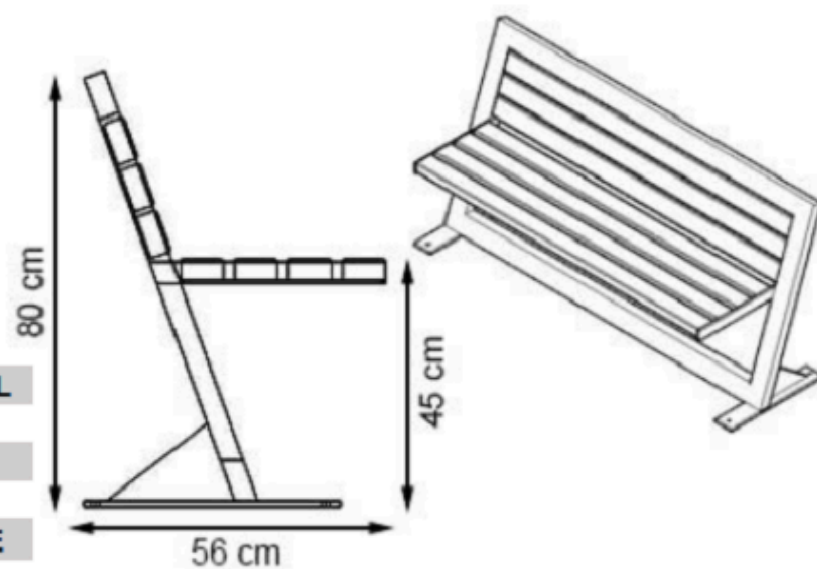

CODE: PWB-124

LEGS: IRON PROFILE

RECYCLABILITY : %100 ECOLOGICAL

PAINT: STATIC POLYESTER OVEN

AREA OF USE : OUTDOOR

WOOD: THERMOWOOD YELLOW PINE

PROTECTION: MAINTENANCE-FREE