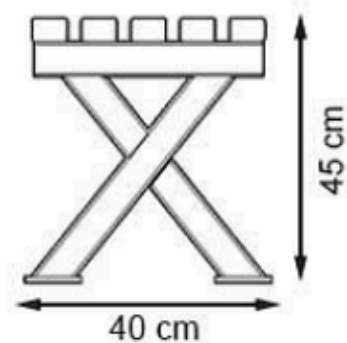

CODE: PWB-194

LEGS: THERMOWOOD WOOD

RECYCLABILITY : %100 ECOLOGICAL

PAINT: NATURAL

AREA OF USE : OUTDOOR

WOOD: THERMOWOOD YELLOW PINE

PROTECTION: MAINTENANCE-FREE