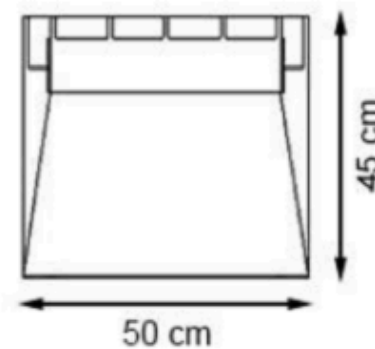

CODE: PWB-126

LEGS: IRON SHEET

PAINT: STATIC POLYESTER OVEN

WOOD: THERMOWOOD YELLOW PINE

RECYCLABILITY : %100 ECOLOGICAL

AREA OF USE : OUTDOOR

PROTECTION: MAINTENANCE-FREE