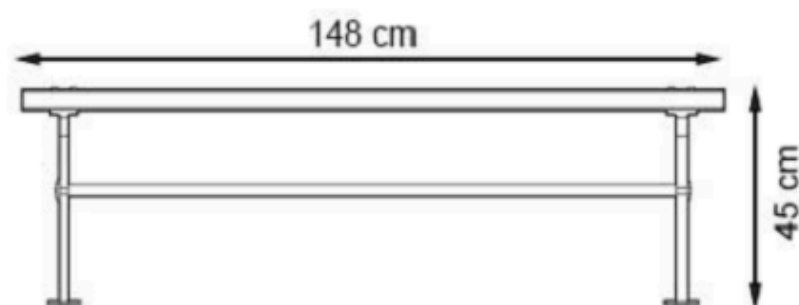

CODE: PWB-167

LEGS: ALUMINUM CASTING

RECYCLABILITY : %100 ECOLOGICAL

PAINT: STATIC POLYESTER OVEN

AREA OF USE : OUTDOOR

WOOD: THERMOWOOD YELLOW PINE

PROTECTION: MAINTENANCE-FREE