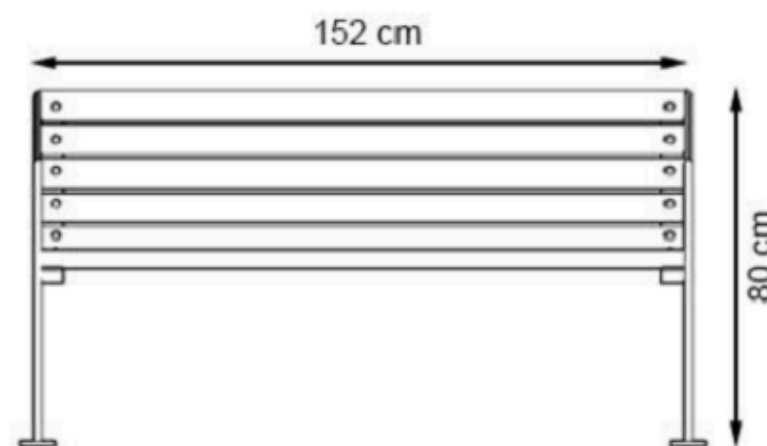

CODE: PWB-117

LEGS: ALUMINUM CASTING

PAINT: STATIC POLYESTER OVEN

WOOD: THERMOWOOD YELLOW PINE

RECYCLABILITY : %100 ECOLOGICAL

AREA OF USE : OUTDOOR

PROTECTION: MAINTENANCE-FREE