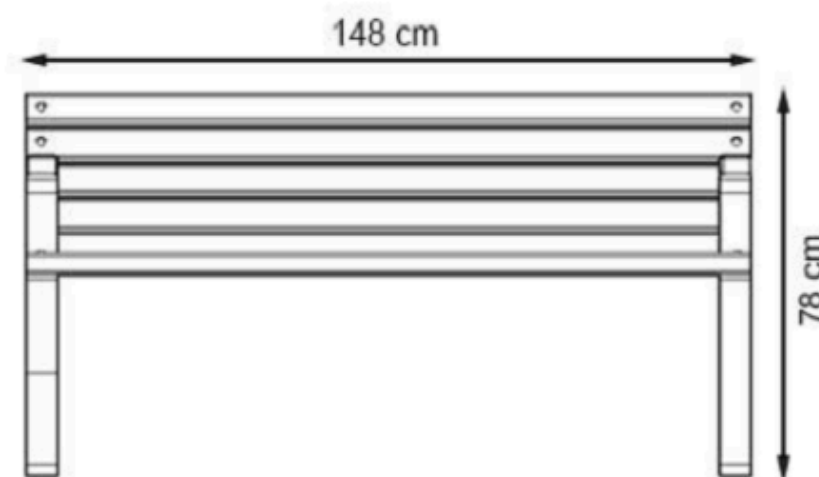

LEGS: SHEET METAL

RECYCLABILITY : %100 ECOLOGICAL

PAINT: STATIC POLYESTER OVEN

AREA OF USE : OUTDOOR

WOOD: THERMOWOOD YELLOW PINE

PROTECTION: MAINTENANCE-FREE

CODE: PWB-140

LEGS: SHEET METAL