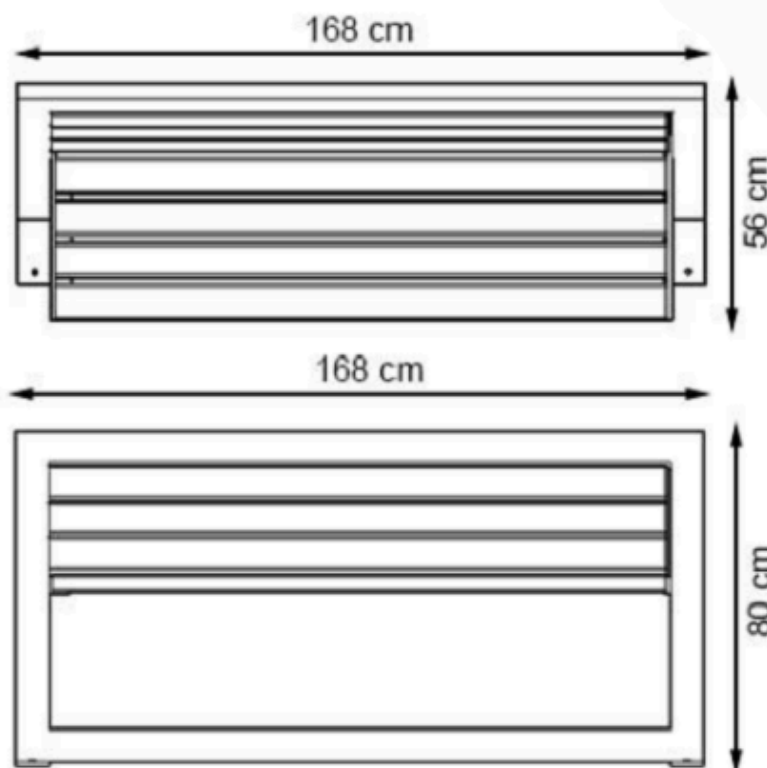

CODE: PWB-124

LEGS: IRON PROFILE

RECYCLABILITY : %100 ECOLOGICAL

PAINT: STATIC POLYESTER OVEN

AREA OF USE : OUTDOOR

WOOD: THERMOWOOD YELLOW PINE

PROTECTION: MAINTENANCE-FREE