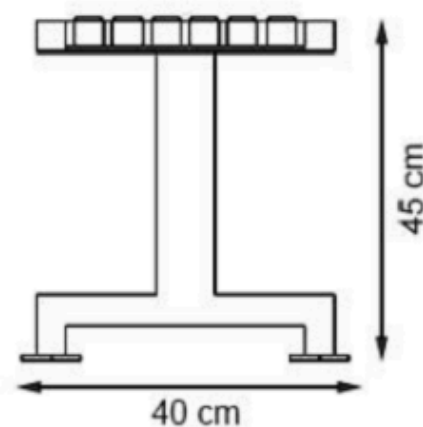

CODE: PWB-146

LEGS: IRON SQUARE PROFILE

RECYCLABILITY : %100 ECOLOGICAL

PAINT: STATIC POLYESTER OVEN

AREA OF USE : OUTDOOR

WOOD: THERMOWOOD YELLOW PINE

PROTECTION: MAINTENANCE-FREE

CODE: PWB-147