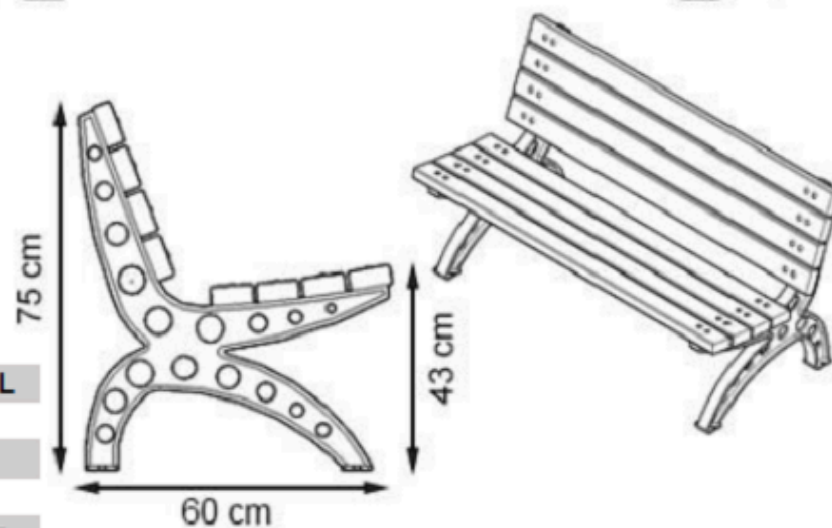

CODE: PWB-133

LEGS: ALUMINUM CASTING

RECYCLABILITY : %100 ECOLOGICAL

PAINT: STATIC POLYESTER OVEN

AREA OF USE : OUTDOOR

WOOD: THERMOWOOD YELLOW PINE

PROTECTION: MAINTENANCE-FREE