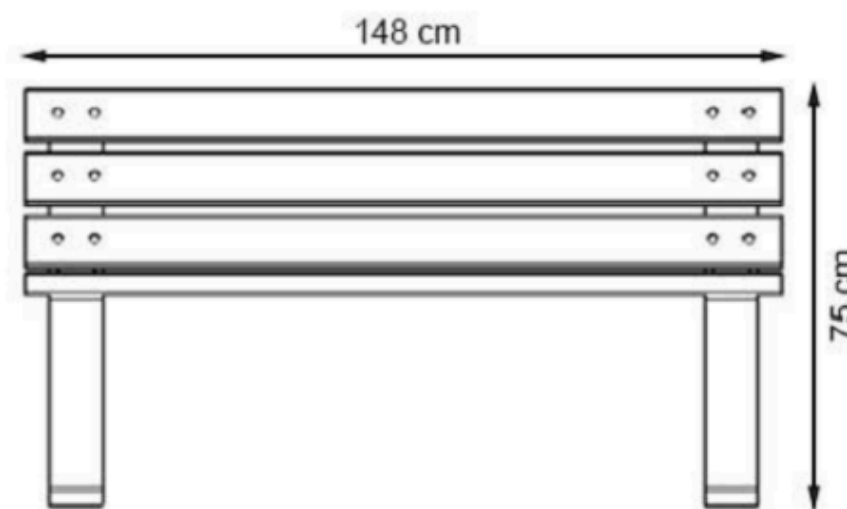

CODE: PWB-145

LEGS: SHEET METAL

RECYCLABILITY : %100 ECOLOGICAL

PAINT: STATIC POLYESTER OVEN

AREA OF USE : OUTDOOR

WOOD: THERMOWOOD YELLOW PINE

PROTECTION: MAINTENANCE-FREE