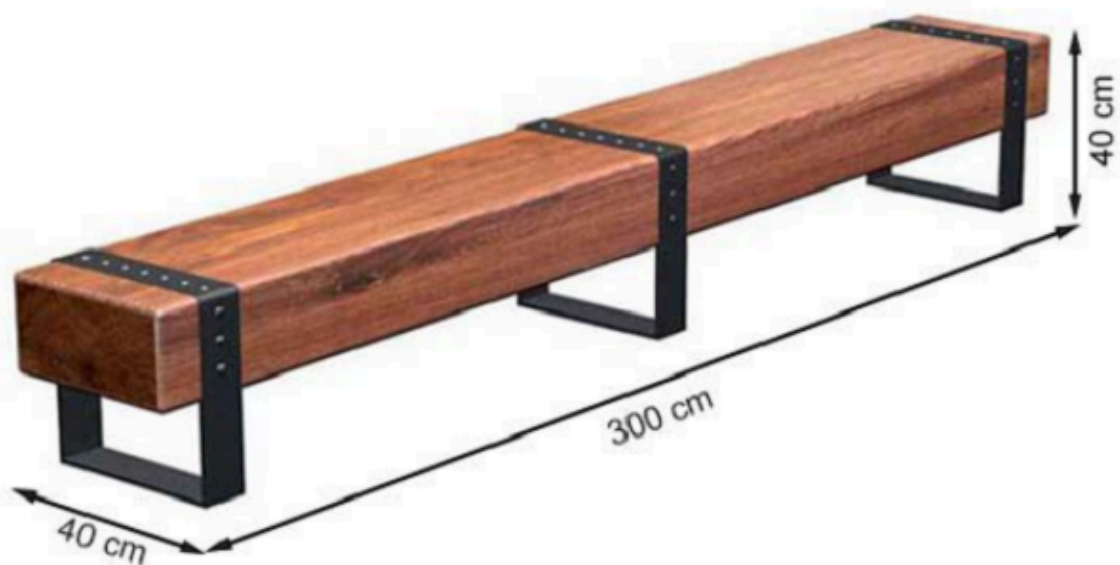

CODE: PWB-186

LEGS: SHEET METAL

RECYCLABILITY : %100 ECOLOGICAL

PAINT: STATIC POLYESTER OVEN

AREA OF USE : OUTDOOR

WOOD: THERMOWOOD YELLOW PINE

PROTECTION: MAINTENANCE-FREE

CODE: PWB-187