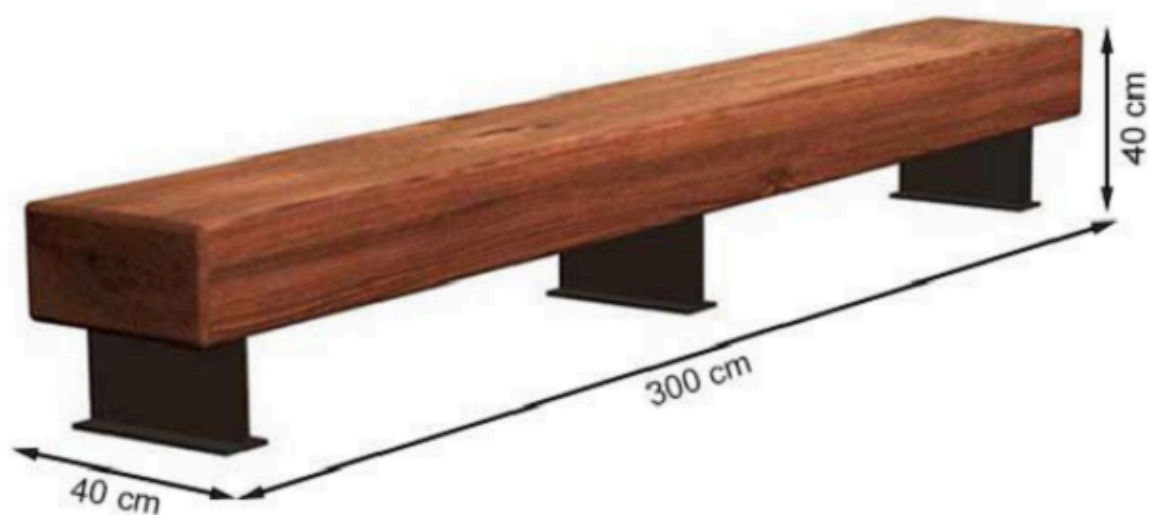

CODE: PWB-186

LEGS: SHEET METAL

RECYCLABILITY : %100 ECOLOGICAL

PAINT: STATIC POLYESTER OVEN

AREA OF USE : OUTDOOR

WOOD: THERMOWOOD YELLOW PINE

PROTECTION: MAINTENANCE-FREE