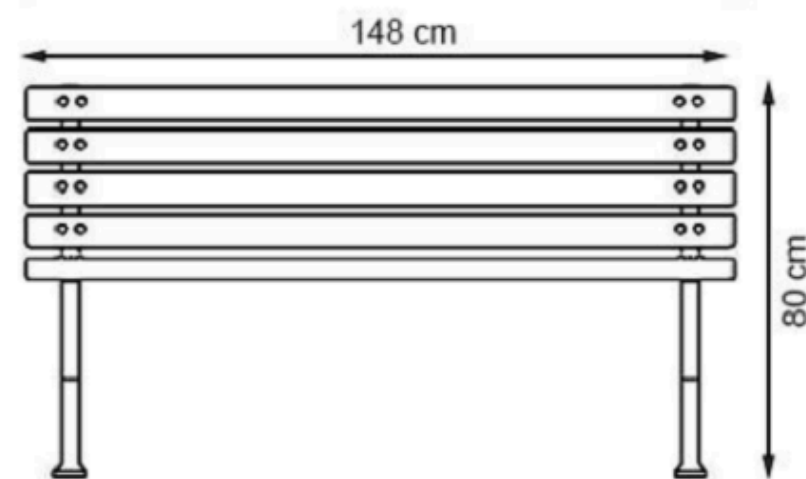

CODE: PWB-144

LEGS: ALUMINUM CASTING

RECYCLABILITY : %100 ECOLOGICAL

PAINT: STATIC POLYESTER OVEN

AREA OF USE : OUTDOOR

WOOD: THERMOWOOD YELLOW PINE

PROTECTION: MAINTENANCE-FREE