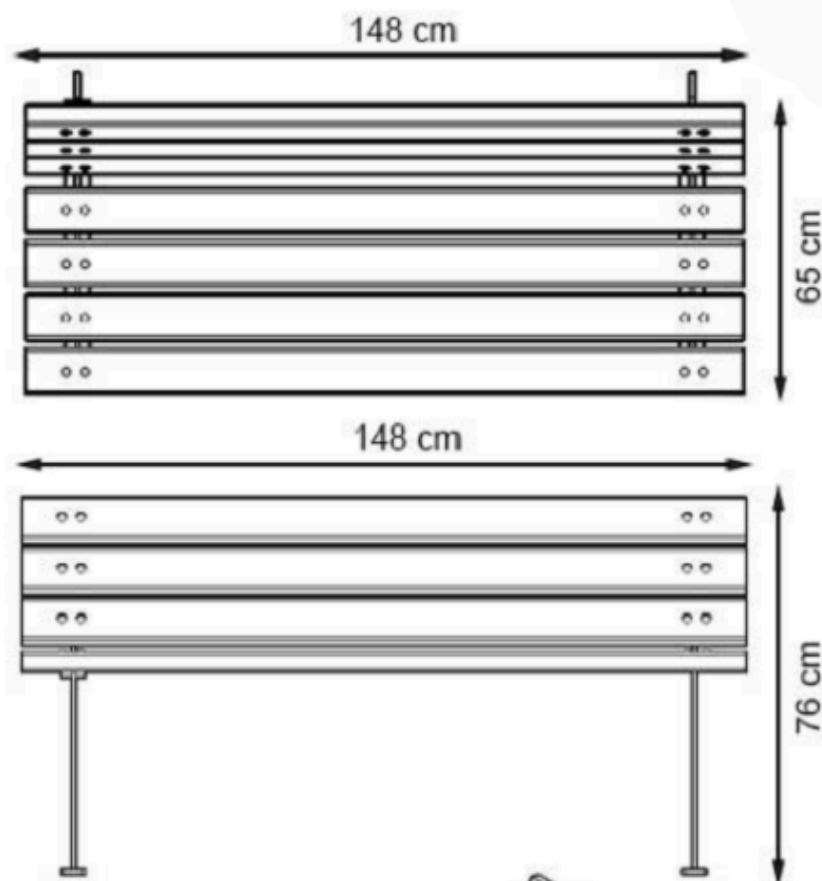

LEGS: SHEET METAL

RECYCLABILITY : %100 ECOLOGICAL

PAINT: STATIC POLYESTER OVEN

AREA OF USE : OUTDOOR

WOOD: THERMOWOOD YELLOW PINE

PROTECTION: MAINTENANCE-FREE

CODE: PWB-164

LEGS: SHEET METAL