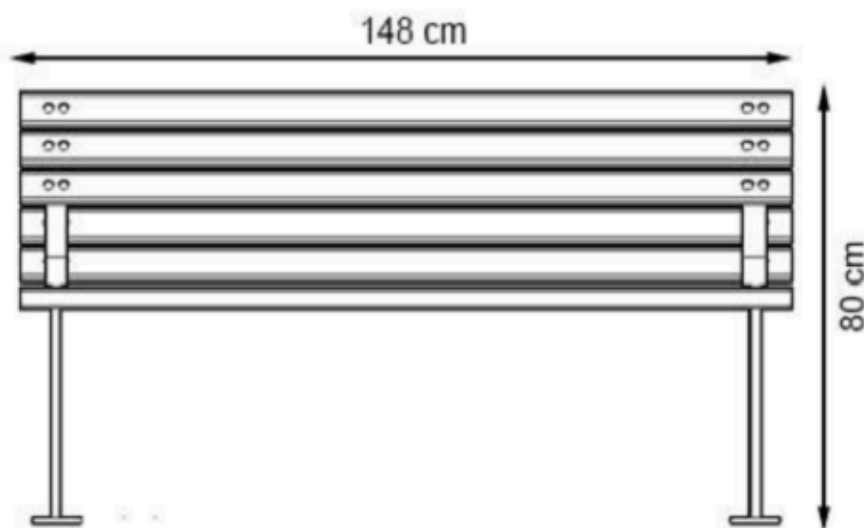

CODE: PWB-120

LEGS: ALUMINUM CASTING

RECYCLABILITY : %100 ECOLOGICAL

PAINT: STATIC POLYESTER OVEN

AREA OF USE : OUTDOOR

WOOD: THERMOWOOD YELLOW PINE

PROTECTION: MAINTENANCE-FREE