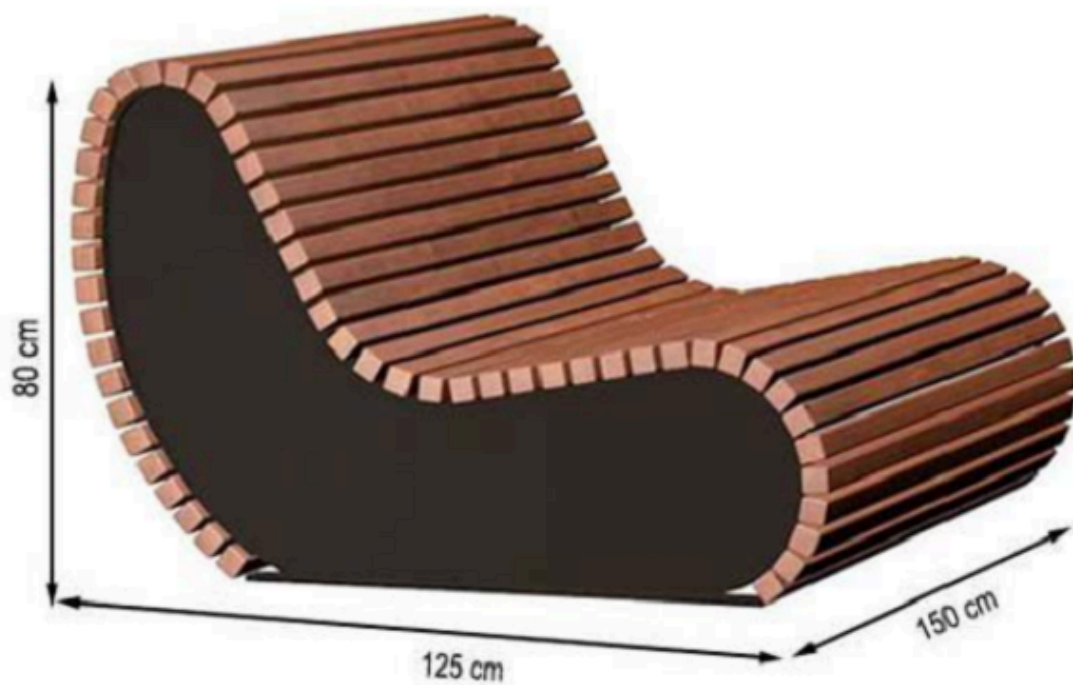

CODE: PWB-175

LEGS: SHEET METAL

RECYCLABILITY : %100 ECOLOGICAL

PAINT: STATIC POLYESTER OVEN

AREA OF USE : OUTDOOR

WOOD: THERMOWOOD YELLOW PINE

PROTECTION: MAINTENANCE-FREE