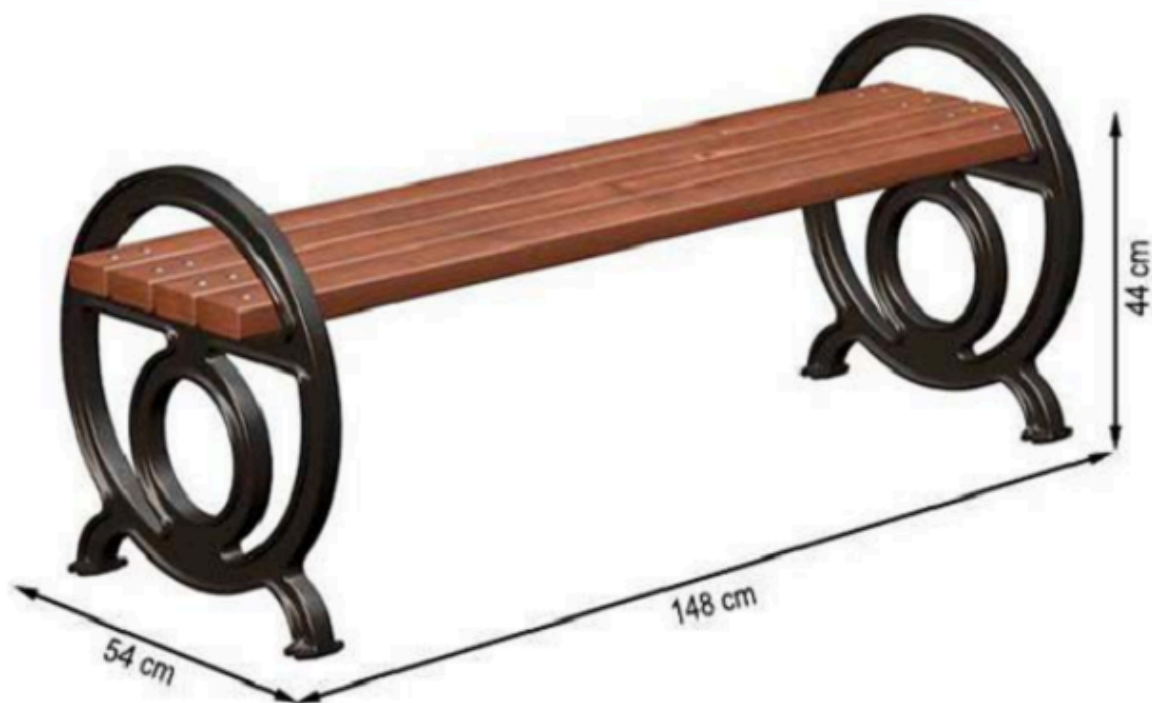

CODE: PWB-158

LEGS: ALUMINUM CASTING

RECYCLABILITY : %100 ECOLOGICAL

PAINT: STATIC POLYESTER OVEN

AREA OF USE : OUTDOOR

WOOD: THERMOWOOD YELLOW PINE

PROTECTION: MAINTENANCE-FREE