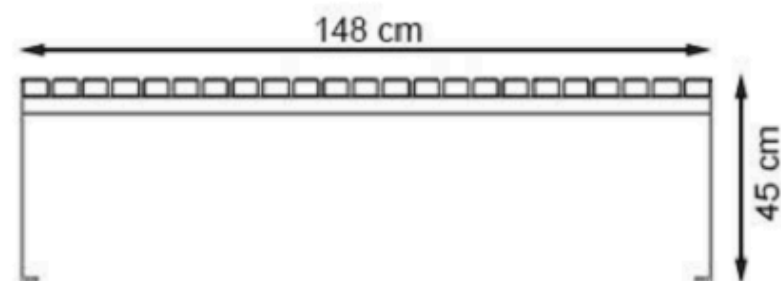

CODE: PWB-162

LEGS: SHEET METAL

RECYCLABILITY : %100 ECOLOGICAL

PAINT: STATIC POLYESTER OVEN

AREA OF USE : OUTDOOR

WOOD: THERMOWOOD YELLOW PINE

PROTECTION: MAINTENANCE-FREE