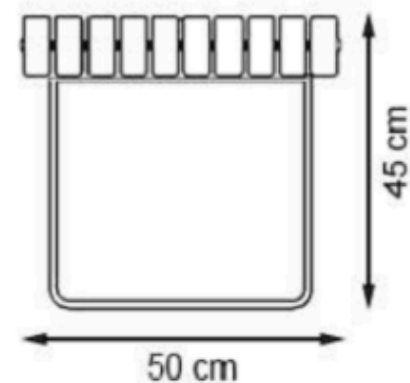

CODE: PWB-182

LEGS: SHEET METAL

RECYCLABILITY : %100 ECOLOGICAL

PAINT: STATIC POLYESTER OVEN

AREA OF USE : OUTDOOR

WOOD: THERMOWOOD YELLOW PINE

PROTECTION: MAINTENANCE-FREE