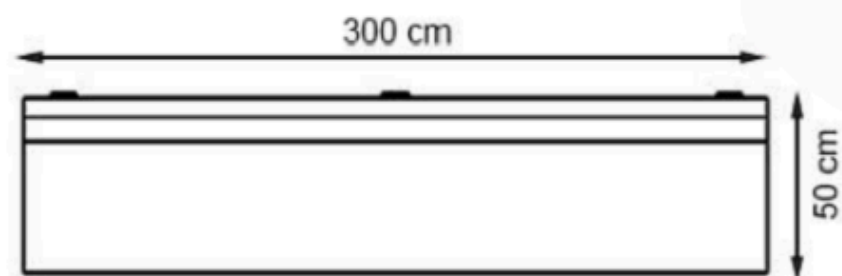

CODE: PWB-185

LEGS: SHEET METAL

RECYCLABILITY : %100 ECOLOGICAL

PAINT: STATIC POLYESTER OVEN

AREA OF USE : OUTDOOR

WOOD: THERMOWOOD YELLOW PINE

PROTECTION: MAINTENANCE-FREE