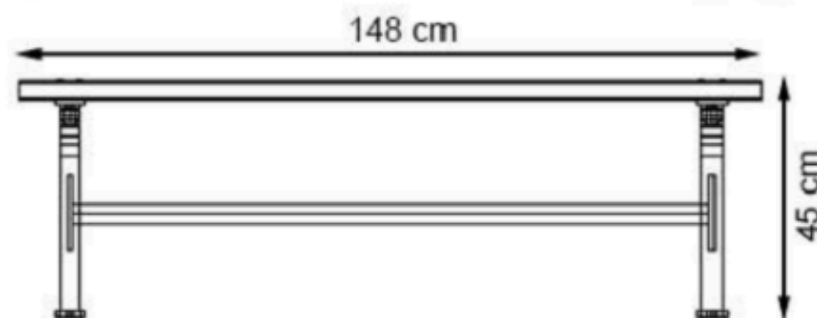

CODE: PWB-131

LEGS: IRON PIPE PROFILE

RECYCLABILITY : %100 ECOLOGICAL

PAINT: STATIC POLYESTER OVEN

AREA OF USE : OUTDOOR

WOOD: THERMOWOOD YELLOW PINE

PROTECTION: MAINTENANCE-FREE