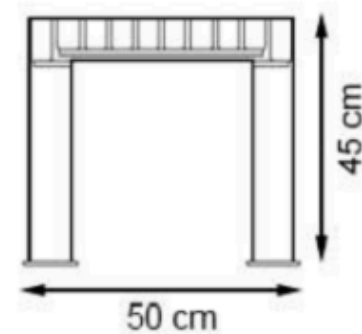

CODE: PWB-115

LEGS: IRON SQUARE PROFILE

RECYCLABILITY : %100 ECOLOGICAL

PAINT: STATIC POLYESTER OVEN

AREA OF USE : OUTDOOR

WOOD: THERMOWOOD YELLOW PINE

PROTECTION: MAINTENANCE-FREE