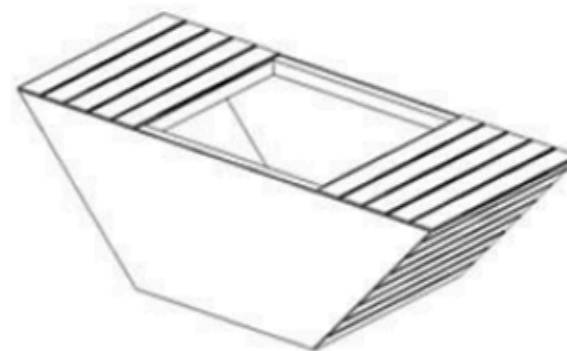

CODE: PWB-021

LEGS: IRON SHEET

RECYCLABILITY : %100 ECOLOGICAL

PAINT: STATIC POLYESTER OVEN

AREA OF USE : OUTDOOR

WOOD: THERMOWOOD YELLOW PINE

PROTECTION: MAINTENANCE-FREE