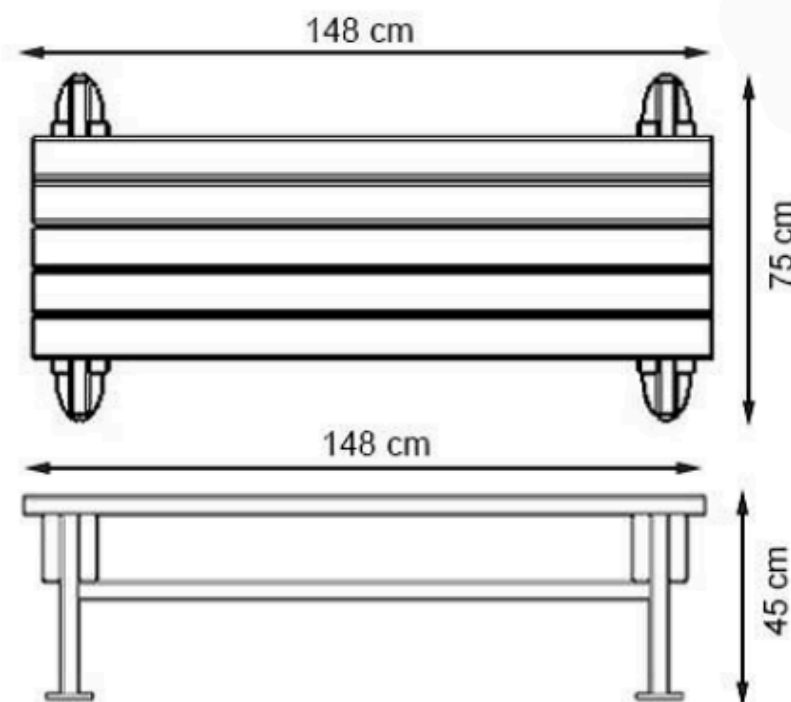

CODE: PWB-194

LEGS: THERMOWOOD WOOD

RECYCLABILITY : %100 ECOLOGICAL

PAINT: NATURAL

AREA OF USE : OUTDOOR

WOOD: THERMOWOOD YELLOW PINE

PROTECTION: MAINTENANCE-FREE

CODE: PWB-195