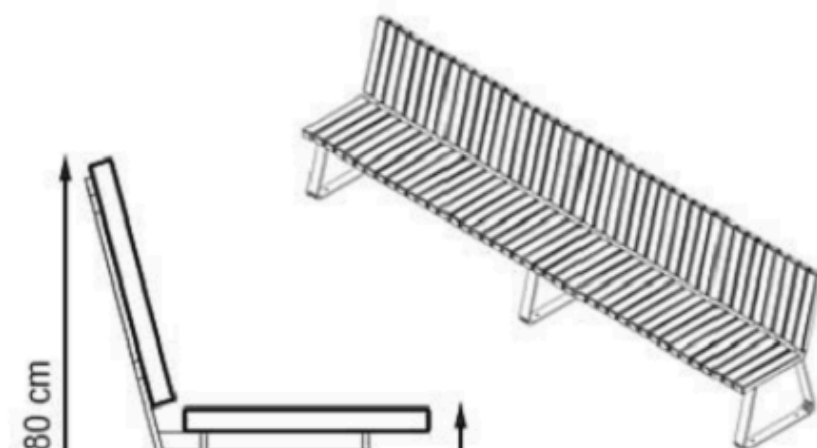

LEGS: SHEET METAL

RECYCLABILITY : %100 ECOLOGICAL

PAINT: STATIC POLYESTER OVEN

AREA OF USE : OUTDOOR

WOOD: THERMOWOOD YELLOW PINE

PROTECTION: MAINTENANCE-FREE

CODE: PWB-180

LEGS: SHEET METAL