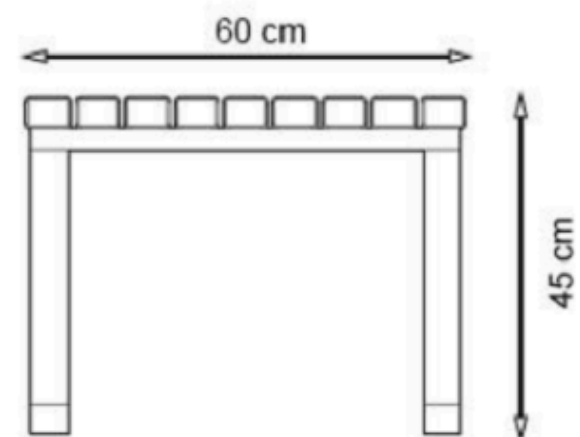

CODE: PWB-017

LEGS: SHEET METAL

PAINT: STATIC POLYESTER OVEN

WOOD: THERMOWOOD YELLOW PINE

RECYCLABILITY : %100 ECOLOGICAL

AREA OF USE : OUTDOOR

PROTECTION: MAINTENANCE-FREE