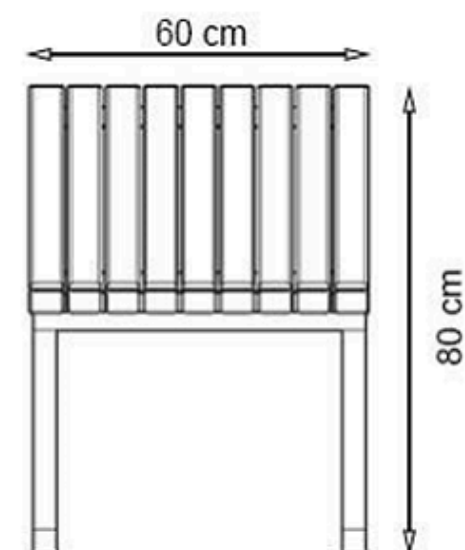

CODE: PWB-013

LEGS: SHEET IRON

RECYCLABILITY : %100 ECOLOGICAL

PAINT: STATIC POLYESTER OVEN

AREA OF USE : OUTDOOR

WOOD: THERMOWOOD YELLOW PINE

PROTECTION: MAINTENANCE-FREE