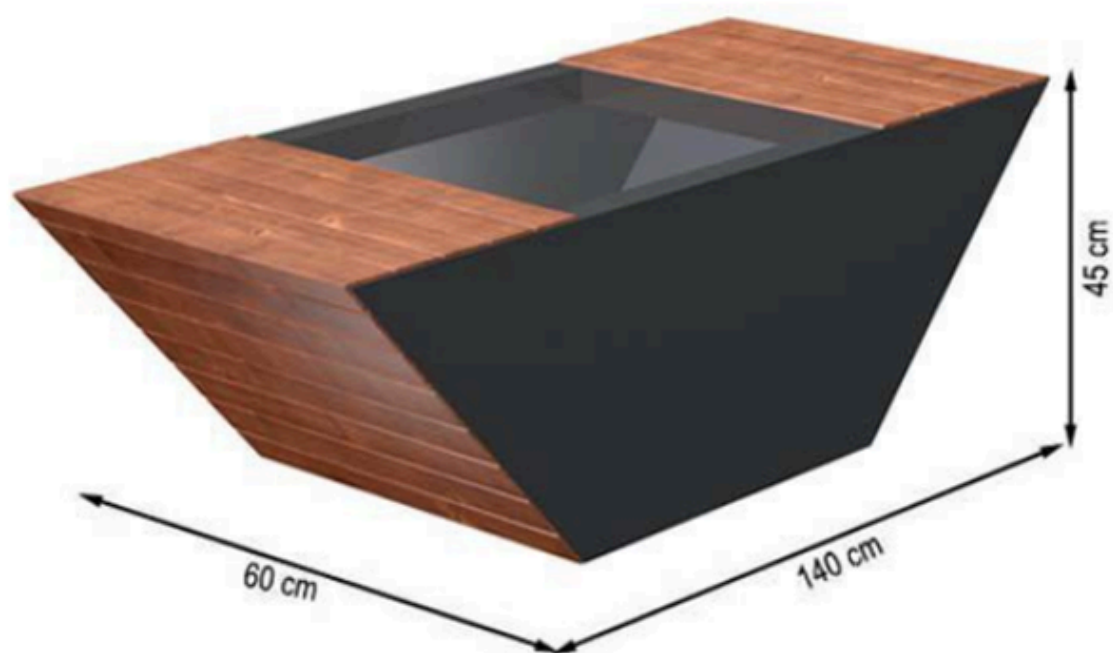

CODE: PWB-021

LEGS: IRON SHEET

RECYCLABILITY : %100 ECOLOGICAL

PAINT: STATIC POLYESTER OVEN

AREA OF USE : OUTDOOR

WOOD: THERMOWOOD YELLOW PINE

PROTECTION: MAINTENANCE-FREE