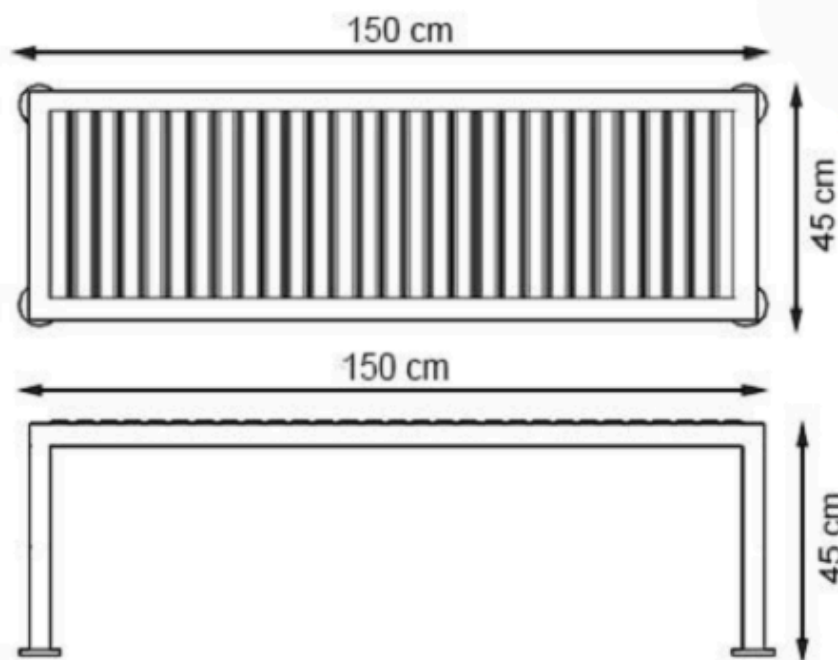

CODE: PWB-146

LEGS: IRON SQUARE PROFILE

RECYCLABILITY : %100 ECOLOGICAL

PAINT: STATIC POLYESTER OVEN

AREA OF USE : OUTDOOR

WOOD: THERMOWOOD YELLOW PINE

PROTECTION: MAINTENANCE-FREE