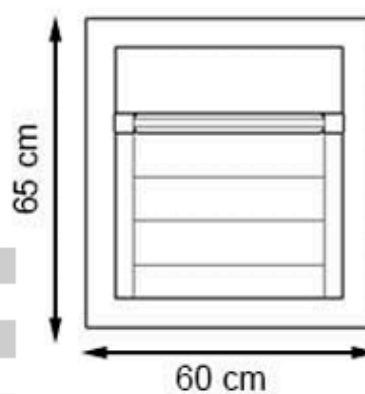

CODE: PWB-20

LEGS: IRON PROFILE

RECYCLABILITY : %100 ECOLOGICAL

PAINT: STATIC POLYESTER OVEN

AREA OF USE : OUTDOOR

WOOD: THERMOWOOD YELLOW PINE

PROTECTION: MAINTENANCE-FREE