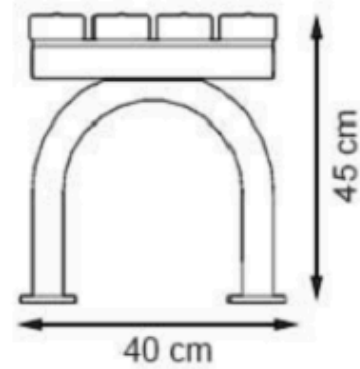

LEGS: IRON PIPE PROFILE

RECYCLABILITY : %100 ECOLOGICAL

PAINT: STATIC POLYESTER OVEN

AREA OF USE : OUTDOOR

WOOD: THERMOWOOD YELLOW PINE

PROTECTION: MAINTENANCE-FREE

CODE: PWB-130

LEGS: IRON PIPE PROFILE