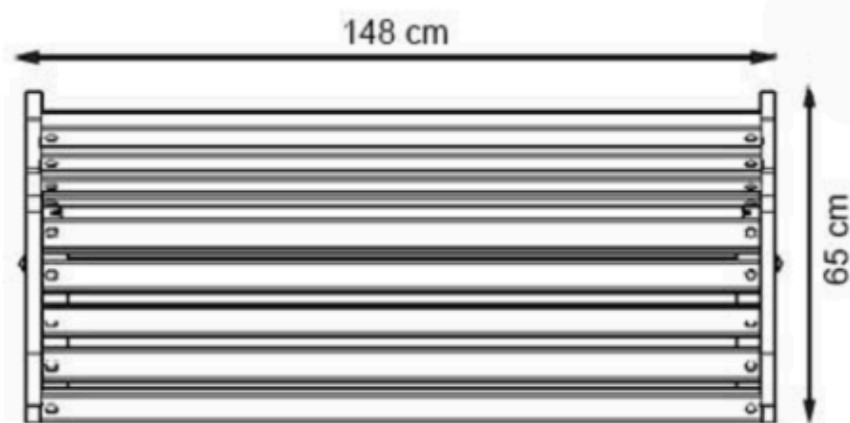

PAINT: STATIC POLYESTER OVEN

WOOD: THERMOWOOD YELLOW PINE

RECYCLABILITY : %100 ECOLOGICAL

AREA OF USE : OUTDOOR

PROTECTION: MAINTENANCE-FREE

CODE: PWB-173

LEGS: ALUMINUM CASTING

RECYCLABILITY : %100 ECOLOGICAL