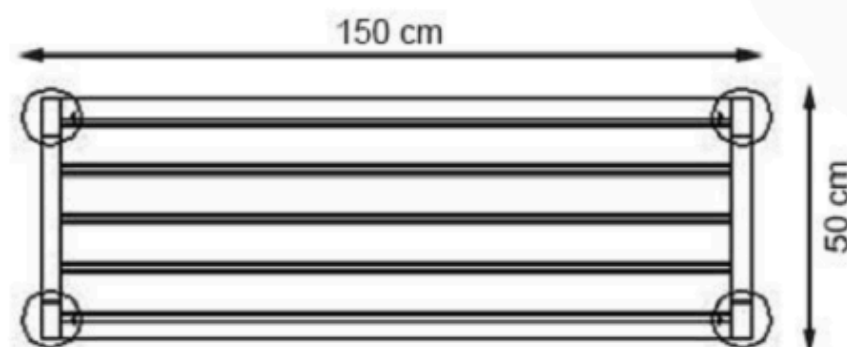

Code: PWB-153

LEGS: IRON PROFILE

PAINT: STATIC POLYESTER OVEN

WOOD: THERMOWOOD YELLOW PINE

RECYCLABILITY : %100 ECOLOGICAL

AREA OF USE : OUTDOOR

PROTECTION: MAINTENANCE-FREE