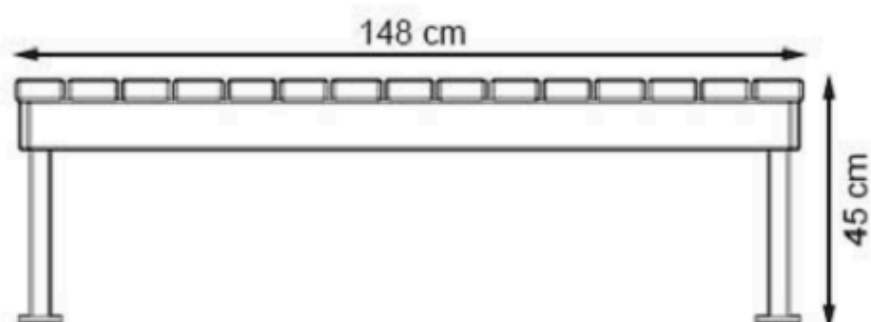

CODE: PWB-191

LEGS: THERMOWOOD WOOD

RECYCLABILITY : %100 ECOLOGICAL

PAINT: NATURAL

AREA OF USE : OUTDOOR

WOOD: THERMOWOOD YELLOW PINE

PROTECTION: MAINTENANCE-FREE