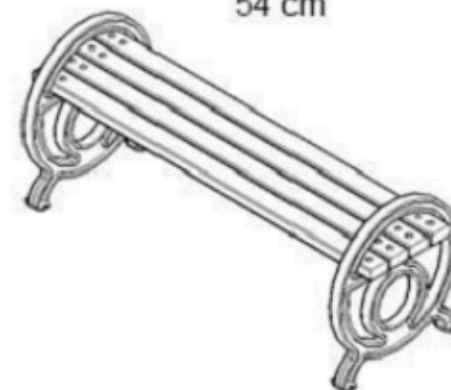

CODE: PWB-158

LEGS: ALUMINUM CASTING

RECYCLABILITY : %100 ECOLOGICAL

PAINT: STATIC POLYESTER OVEN

AREA OF USE : OUTDOOR

WOOD: THERMOWOOD YELLOW PINE

PROTECTION: MAINTENANCE-FREE