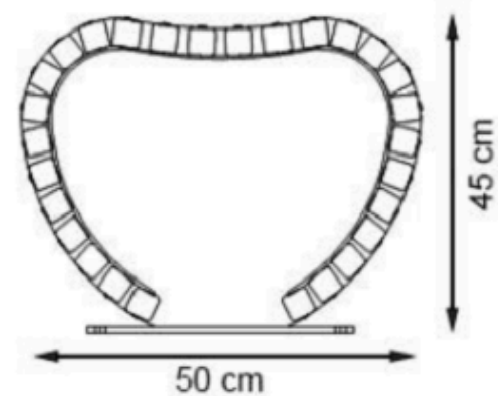

CODE: PWB-178

LEGS: SHEET METAL

RECYCLABILITY : %100 ECOLOGICAL

PAINT: STATIC POLYESTER OVEN

AREA OF USE : OUTDOOR

WOOD: THERMOWOOD YELLOW PINE

PROTECTION: MAINTENANCE-FREE