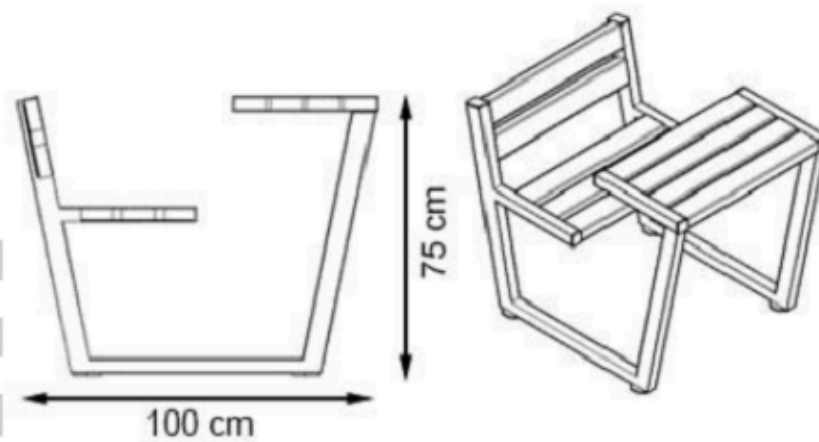

RECYCLABILITY : %100 ECOLOGICAL

PAINT: STATIC POLYESTER OVEN

AREA OF USE : OUTDOOR

WOOD: THERMOWOOD YELLOW PINE

PROTECTION: MAINTENANCE-FREE

CODE: PWB-024

LEGS: IRON PROFILE

PAINT: STATIC POLYESTER OVEN