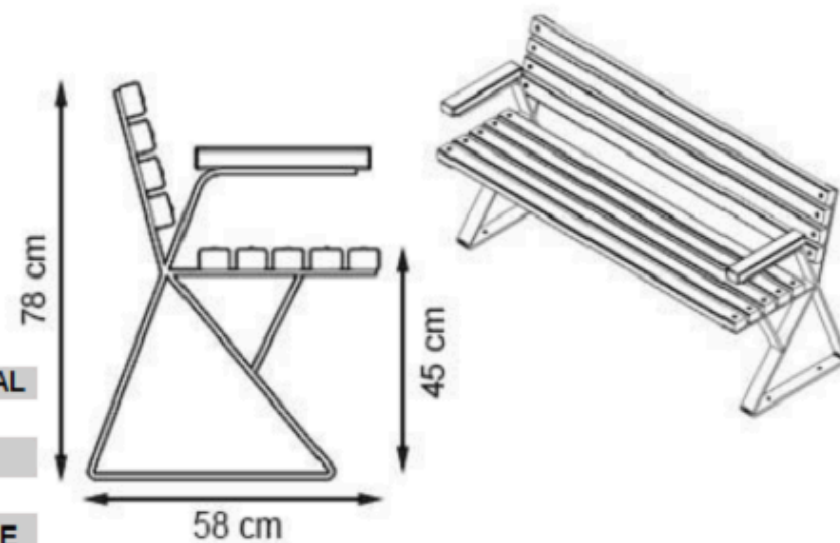

LEGS: SHEET METAL

RECYCLABILITY : %100 ECOLOGICAL

PAINT: STATIC POLYESTER OVEN

AREA OF USE : OUTDOOR

WOOD: THERMOWOOD YELLOW PINE

PROTECTION: MAINTENANCE-FREE

CODE: PWB-140

LEGS: SHEET METAL