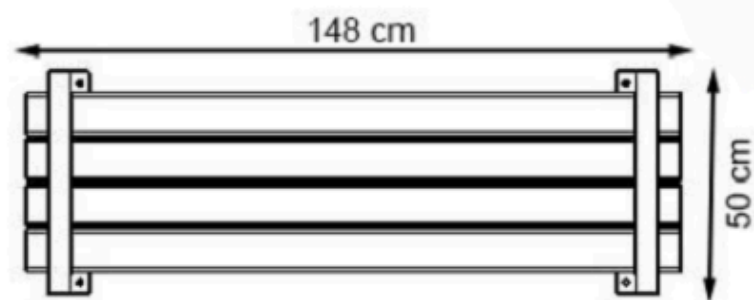

RECYCLABILITY : %100 ECOLOGICAL

PAINT: STATIC POLYESTER OVEN

AREA OF USE : OUTDOOR

WOOD: THERMOWOOD YELLOW PINE

PROTECTION: MAINTENANCE-FREE

CODE: PWB-123

LEGS: IRON PROFILE

RECYCLABILITY : %100 ECOLOGICAL