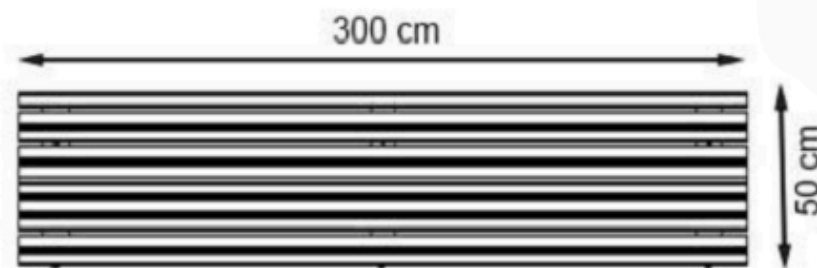

CODE: PWB-182

LEGS: SHEET METAL

RECYCLABILITY : %100 ECOLOGICAL

PAINT: STATIC POLYESTER OVEN

AREA OF USE : OUTDOOR

WOOD: THERMOWOOD YELLOW PINE

PROTECTION: MAINTENANCE-FREE