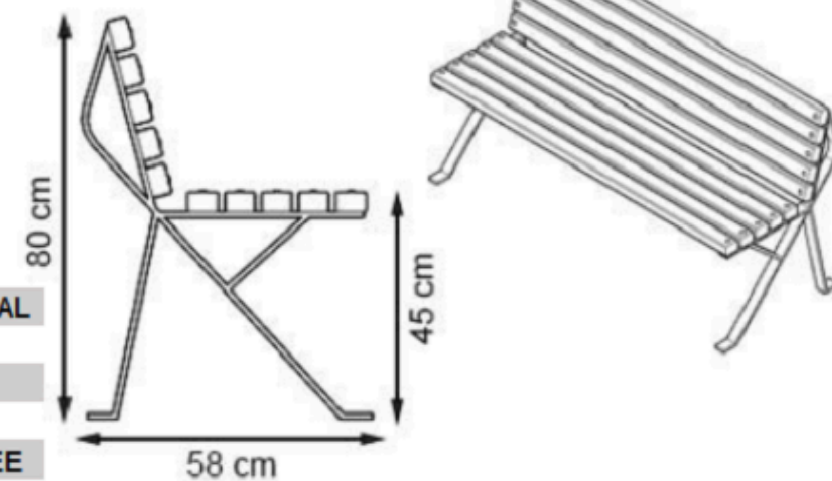

LEGS: IRON PROFILE

RECYCLABILITY : %100 ECOLOGICAL

PAINT: STATIC POLYESTER OVEN

AREA OF USE : OUTDOOR

WOOD: THERMOWOOD YELLOW PINE

PROTECTION: MAINTENANCE-FREE

CODE: PWB-148

LEGS: SHEET METAL