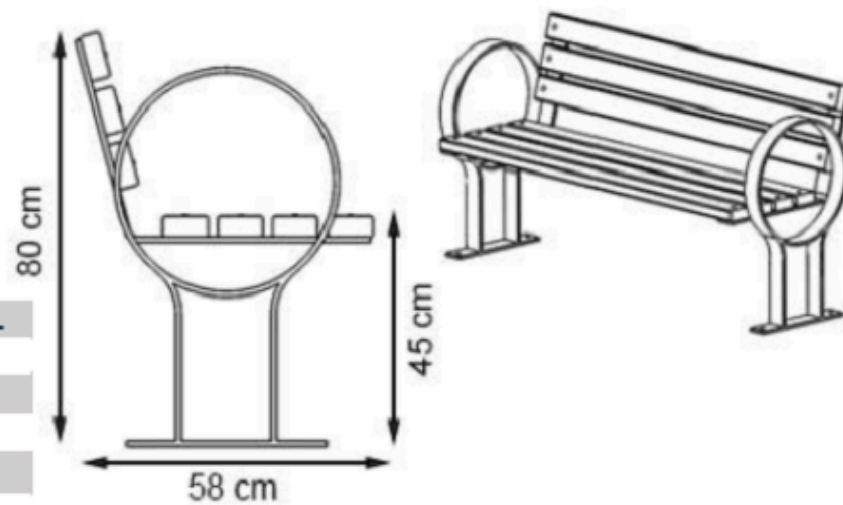

CODE: PWB-137

LEGS: SHEET METAL

PAINT: STATIC POLYESTER OVEN

WOOD: THERMOWOOD YELLOW PINE

RECYCLABILITY : %100 ECOLOGICAL

AREA OF USE : OUTDOOR

PROTECTION: MAINTENANCE-FREE