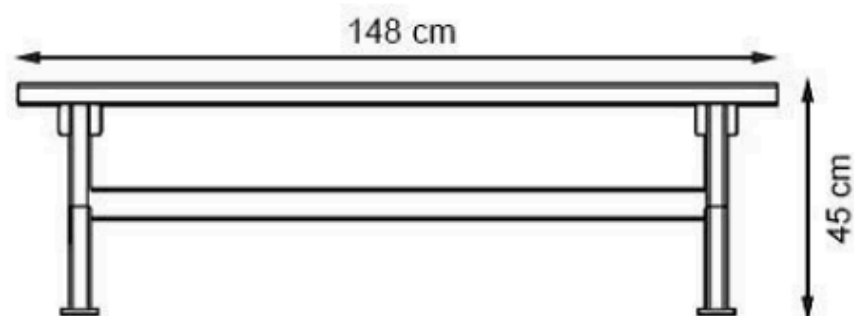

CODE: PWB-194

LEGS: THERMOWOOD WOOD

RECYCLABILITY : %100 ECOLOGICAL

PAINT: NATURAL

AREA OF USE : OUTDOOR

WOOD: THERMOWOOD YELLOW PINE

PROTECTION: MAINTENANCE-FREE