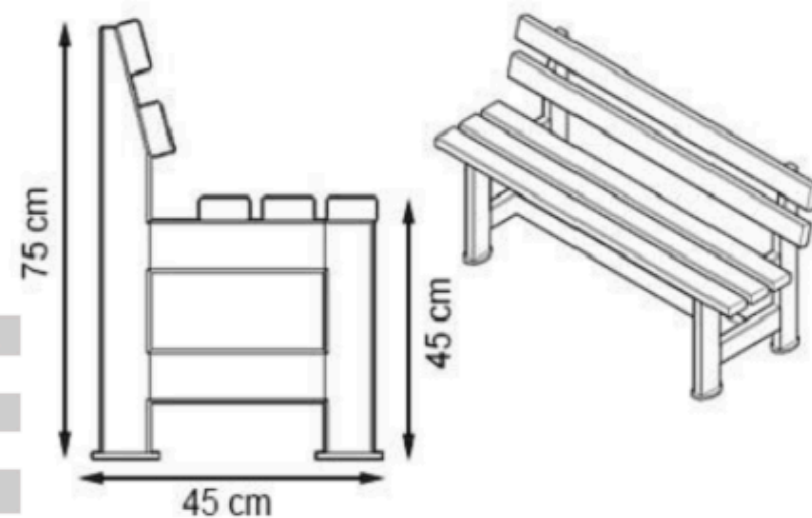

RECYCLABILITY : %100 ECOLOGICAL

PAINT: STATIC POLYESTER OVEN

AREA OF USE : OUTDOOR

WOOD: THERMOWOOD YELLOW PINE

PROTECTION: MAINTENANCE-FREE

CODE: PWB-189

LEGS: THERMOWOOD WOOD

RECYCLABILITY : %100 ECOLOGICAL