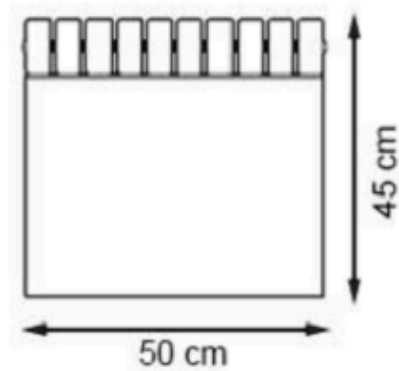

CODE: PWB-183

LEGS: SHEET METAL

RECYCLABILITY : %100 ECOLOGICAL

PAINT: STATIC POLYESTER OVEN

AREA OF USE : OUTDOOR

WOOD: THERMOWOOD YELLOW PINE

PROTECTION: MAINTENANCE-FREE