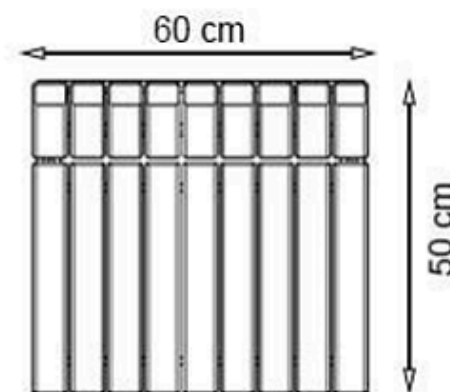

CODE: PWB-013

LEGS: SHEET IRON

RECYCLABILITY : %100 ECOLOGICAL

PAINT: STATIC POLYESTER OVEN

AREA OF USE : OUTDOOR

WOOD: THERMOWOOD YELLOW PINE

PROTECTION: MAINTENANCE-FREE