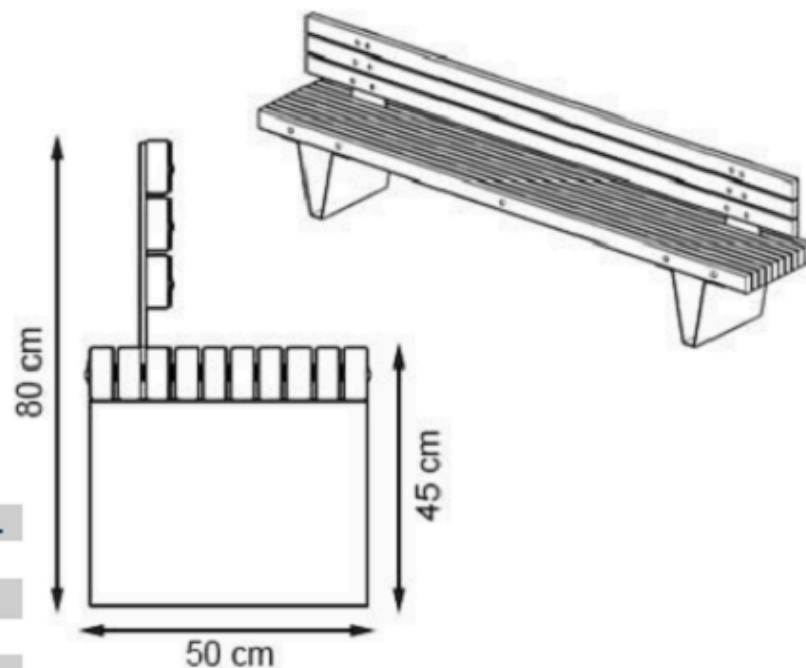

CODE: PWB-184

LEGS: SHEET METAL

RECYCLABILITY : %100 ECOLOGICAL

PAINT: STATIC POLYESTER OVEN

AREA OF USE : OUTDOOR

WOOD: THERMOWOOD YELLOW PINE

PROTECTION: MAINTENANCE-FREE