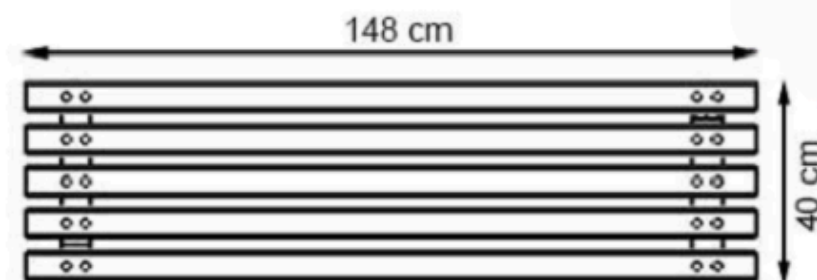

PAINT: STATIC POLYESTER OVEN

WOOD: THERMOWOOD YELLOW PINE

RECYCLABILITY : %100 ECOLOGICAL

AREA OF USE : OUTDOOR

PROTECTION: MAINTENANCE-FREE

CODE: PWB-131

LEGS: IRON PIPE PROFILE

RECYCLABILITY : %100 ECOLOGICAL