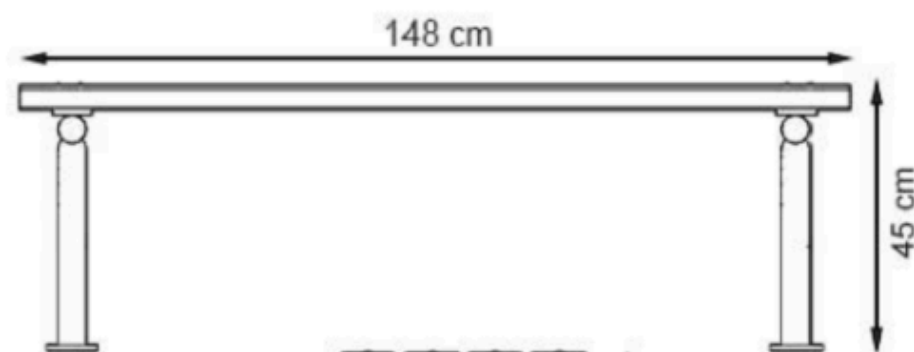

LEGS: IRON PIPE PROFILE

RECYCLABILITY : %100 ECOLOGICAL

PAINT: STATIC POLYESTER OVEN

AREA OF USE : OUTDOOR

WOOD: THERMOWOOD YELLOW PINE

PROTECTION: MAINTENANCE-FREE

CODE: PWB-130

LEGS: IRON PIPE PROFILE