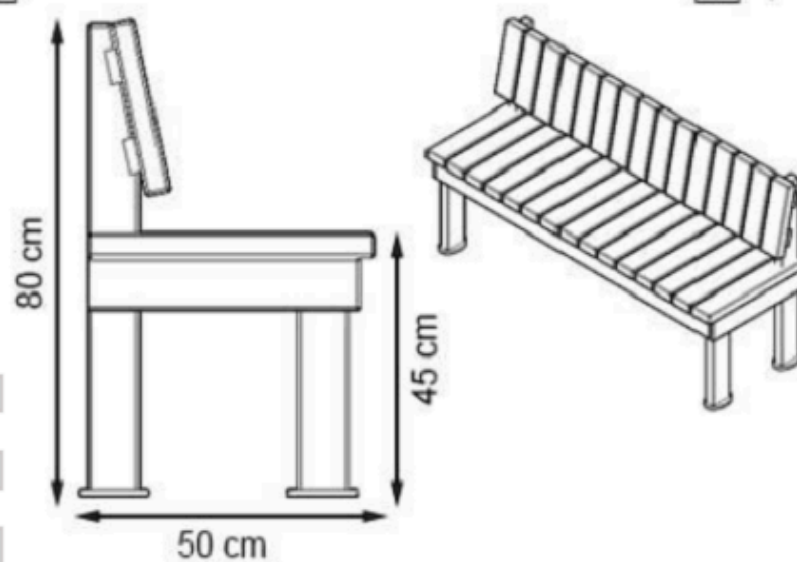

CODE: PWB-192

LEGS: THERMOWOOD WOOD

RECYCLABILITY : %100 ECOLOGICAL

PAINT: NATURAL

AREA OF USE : OUTDOOR

WOOD: THERMOWOOD YELLOW PINE

PROTECTION: MAINTENANCE-FREE