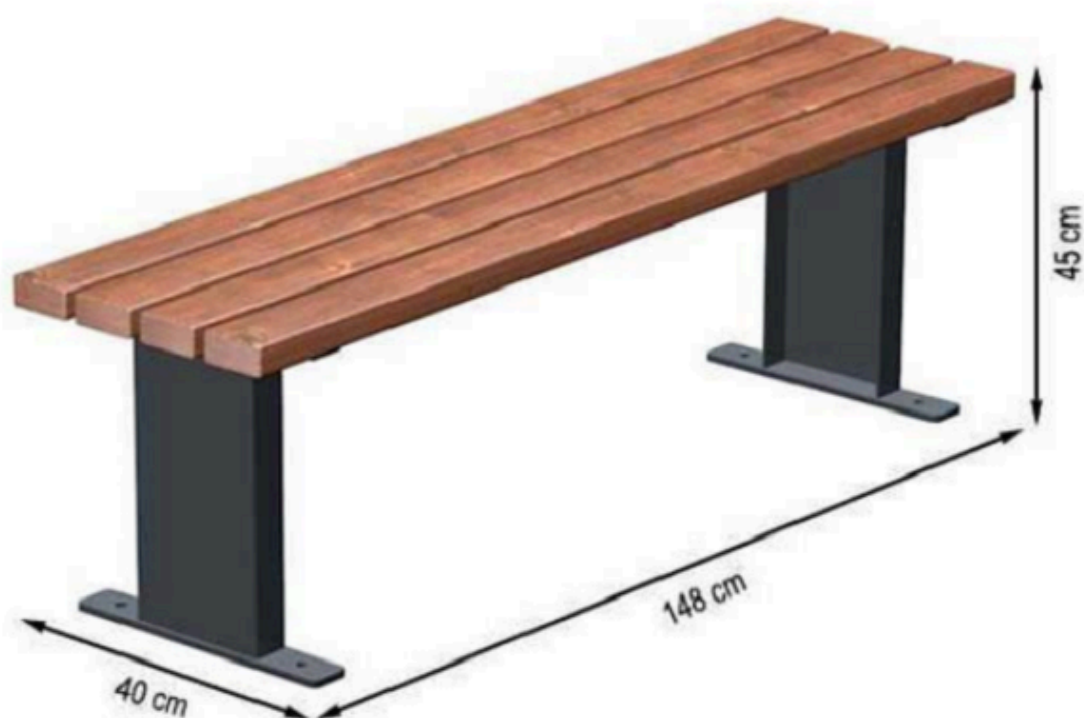

CODE: PWB-138

LEGS: SHEET METAL

RECYCLABILITY : %100 ECOLOGICAL

PAINT: STATIC POLYESTER OVEN

AREA OF USE : OUTDOOR

WOOD: THERMOWOOD YELLOW PINE

PROTECTION: MAINTENANCE-FREE