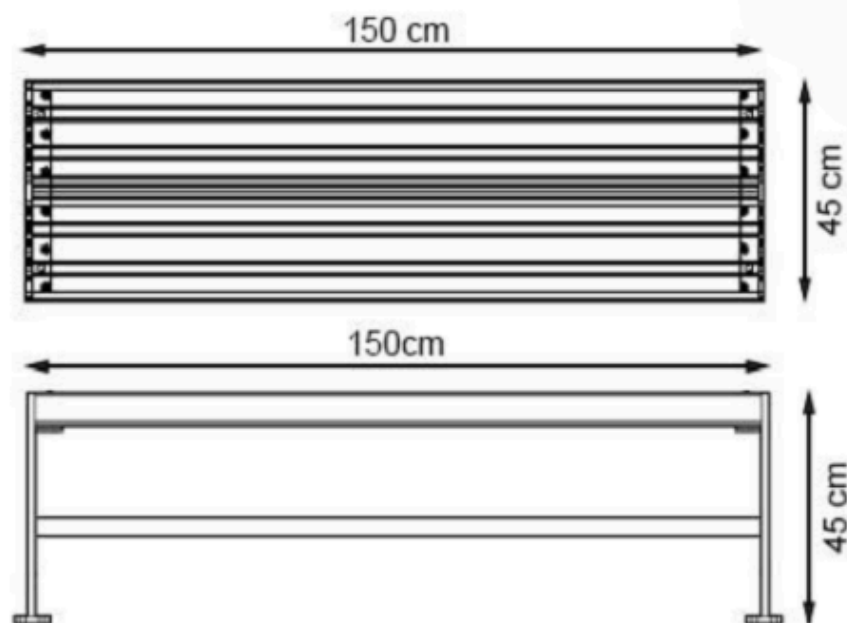

CODE: PWB-142

LEGS: ALUMINUM CASTING

RECYCLABILITY : %100 ECOLOGICAL

PAINT: STATIC POLYESTER OVEN

AREA OF USE : OUTDOOR

WOOD: THERMOWOOD YELLOW PINE

PROTECTION: MAINTENANCE-FREE