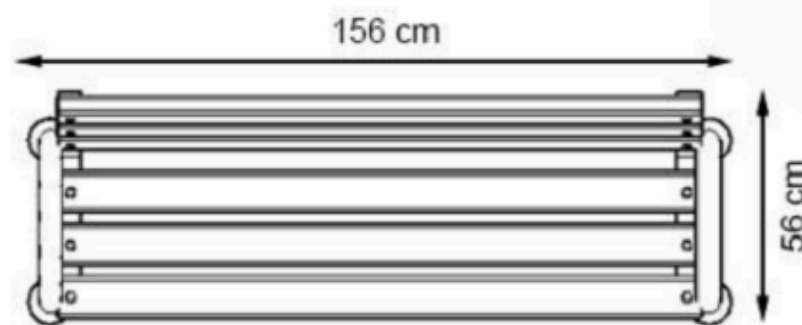

CODE: PWB-112

LEGS: ALUMINUM CASTING

RECYCLABILITY : %100 ECOLOGICAL

PAINT: STATIC POLYESTER OVEN

AREA OF USE : OUTDOOR

WOOD: THERMOWOOD YELLOW PINE

PROTECTION: MAINTENANCE-FREE

CODE: PWB-113