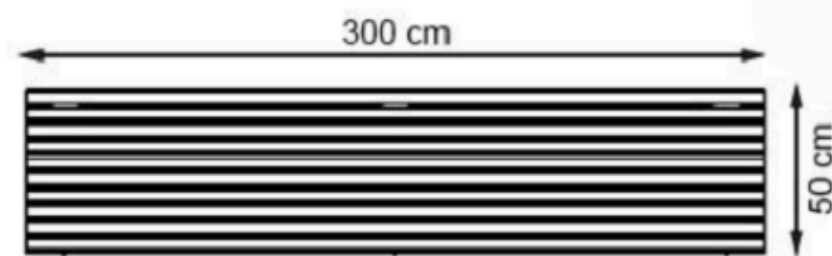

RECYCLABILITY : %100 ECOLOGICAL

PAINT: STATIC POLYESTER OVEN

AREA OF USE : OUTDOOR

WOOD: THERMOWOOD YELLOW PINE

PROTECTION: MAINTENANCE-FREE

CODE: PWB-181

LEGS: SHEET METAL

RECYCLABILITY : %100 ECOLOGICAL