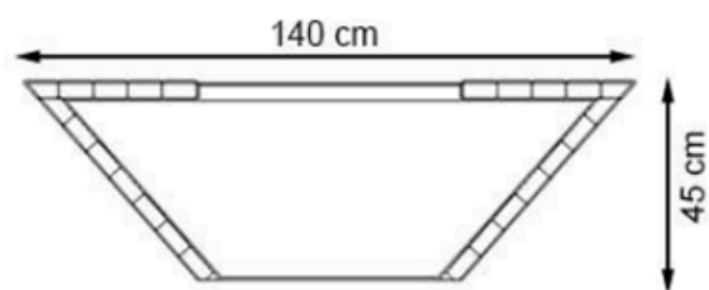

CODE: PWB-021

LEGS: IRON SHEET

RECYCLABILITY : %100 ECOLOGICAL

PAINT: STATIC POLYESTER OVEN

AREA OF USE : OUTDOOR

WOOD: THERMOWOOD YELLOW PINE

PROTECTION: MAINTENANCE-FREE