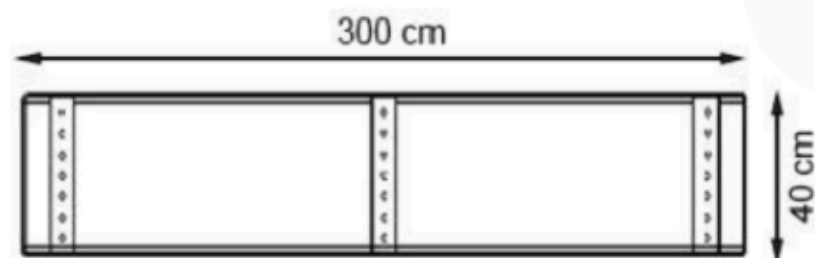

CODE: PWB-186

LEGS: SHEET METAL

RECYCLABILITY : %100 ECOLOGICAL

PAINT: STATIC POLYESTER OVEN

AREA OF USE : OUTDOOR

WOOD: THERMOWOOD YELLOW PINE

PROTECTION: MAINTENANCE-FREE

CODE: PWB-187