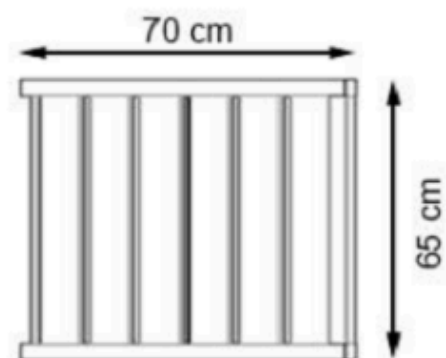

CODE: PWB-026

LEGS: IRON PROFILE AND SHEET IRON

PAINT: STATIC POLYESTER OVEN

WOOD: THERMOWOOD YELLOW PINE

RECYCLABILITY : %100 ECOLOGICAL

AREA OF USE : OUTDOOR

PROTECTION: MAINTENANCE-FREE