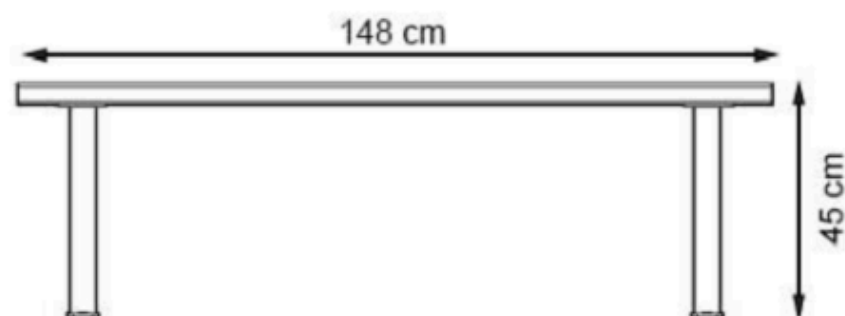

CODE: PWB-138

LEGS: SHEET METAL

RECYCLABILITY : %100 ECOLOGICAL

PAINT: STATIC POLYESTER OVEN

AREA OF USE : OUTDOOR

WOOD: THERMOWOOD YELLOW PINE

PROTECTION: MAINTENANCE-FREE