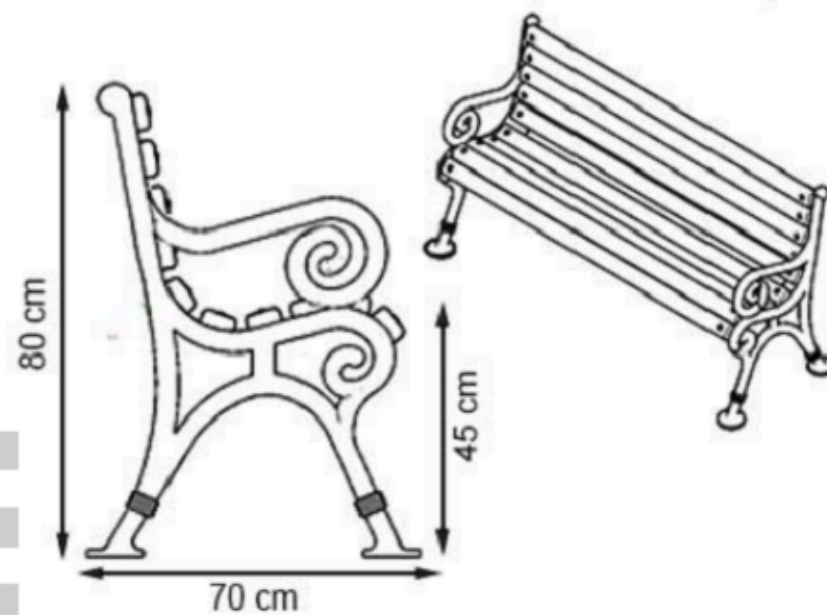

CODE: PWB-176

LEGS: ALUMINUM CASTING

RECYCLABILITY : %100 ECOLOGICAL

PAINT: STATIC POLYESTER OVEN

AREA OF USE : OUTDOOR

WOOD: THERMOWOOD YELLOW PINE

PROTECTION: MAINTENANCE-FREE