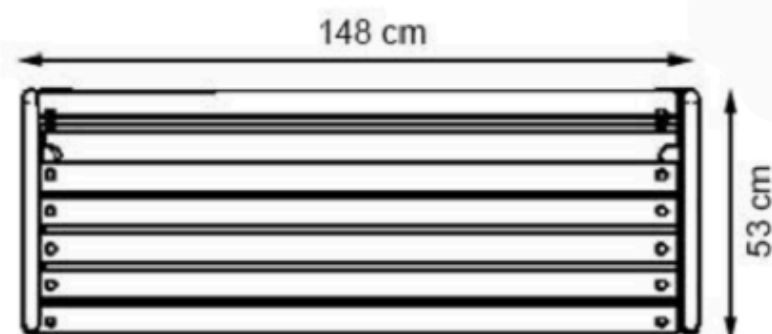

CODE: PWB-112

LEGS: ALUMINUM CASTING

RECYCLABILITY : %100 ECOLOGICAL

PAINT: STATIC POLYESTER OVEN

AREA OF USE : OUTDOOR

WOOD: THERMOWOOD YELLOW PINE

PROTECTION: MAINTENANCE-FREE