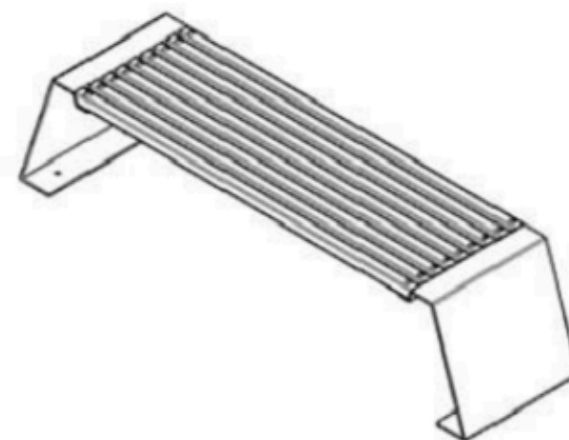

CODE: PWB-138

LEGS: SHEET METAL

RECYCLABILITY : %100 ECOLOGICAL

PAINT: STATIC POLYESTER OVEN

AREA OF USE : OUTDOOR

WOOD: THERMOWOOD YELLOW PINE

PROTECTION: MAINTENANCE-FREE

CODE: PWB-139