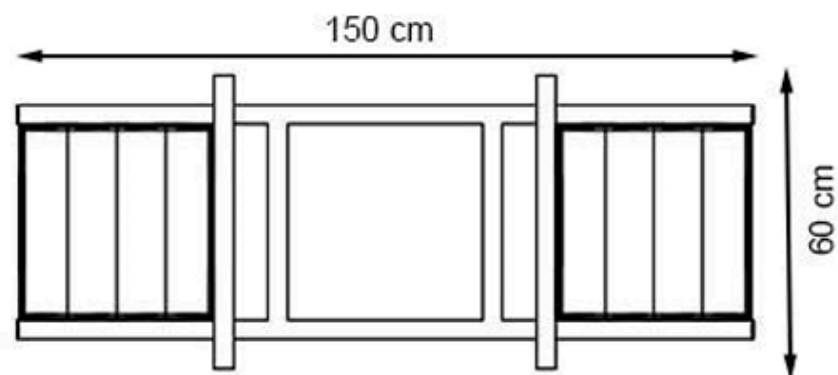

CODE: PWB-20

LEGS: IRON PROFILE

RECYCLABILITY : %100 ECOLOGICAL

PAINT: STATIC POLYESTER OVEN

AREA OF USE : OUTDOOR

WOOD: THERMOWOOD YELLOW PINE

PROTECTION: MAINTENANCE-FREE