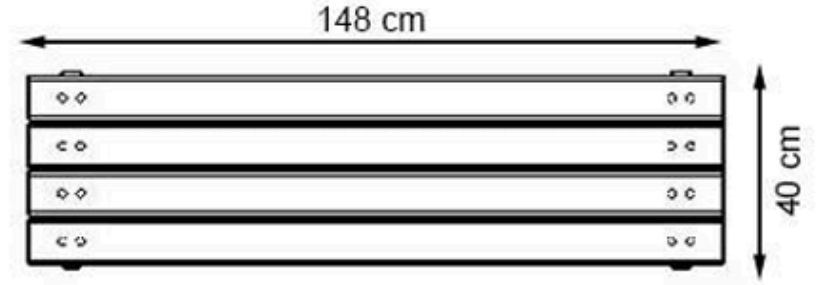

CODE: PWB-134

AYAKLAR ALÜMİNYUM DÖKÜM

BOYA STATİK POLYESTER FIRIN

AHŞAP THERMOWOOD SARI ÇAM

KULLANIM DIŞ MEKAN

DÖNÜŞÜM %100 EKOLOJİK

TESLİMAT MONTAJLI

KORUMA BAKIM GEREKMEZ

GARANTİ KOŞULSUZ 10 YIL