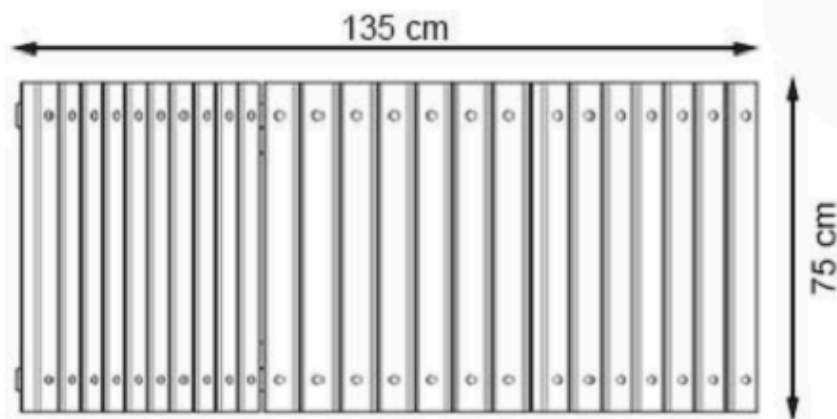

CODE: PWB-170

LEGS: SHEET METAL

RECYCLABILITY : %100 ECOLOGICAL

PAINT: STATIC POLYESTER OVEN

AREA OF USE : OUTDOOR

WOOD: THERMOWOOD YELLOW PINE

PROTECTION: MAINTENANCE-FREE

CODE: PWB-171