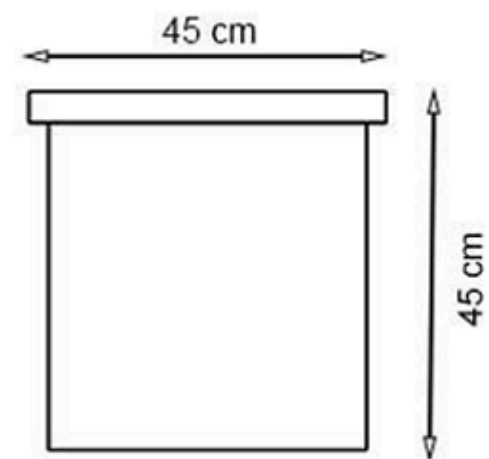

LEGS: IRON SQUARE PROFILE

RECYCLABILITY : %100 ECOLOGICAL

PAINT: STATIC POLYESTER OVEN

AREA OF USE : OUTDOOR

WOOD: THERMOWOOD YELLOW PINE

PROTECTION: MAINTENANCE-FREE

CODE: PWB-015

LEGS: WHITE CONCRETE