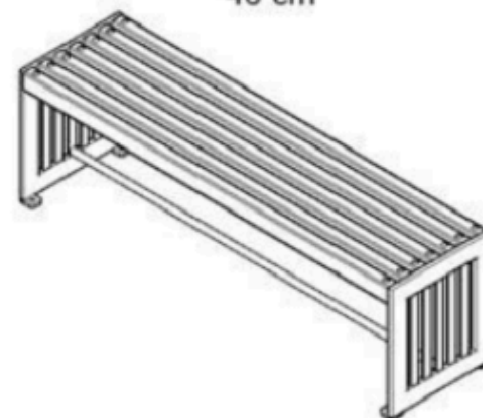

CODE: PWB-143

LEGS: ALUMINUM CASTING

RECYCLABILITY : %100 ECOLOGICAL

PAINT: STATIC POLYESTER OVEN

AREA OF USE : OUTDOOR

WOOD: THERMOWOOD YELLOW PINE

PROTECTION: MAINTENANCE-FREE