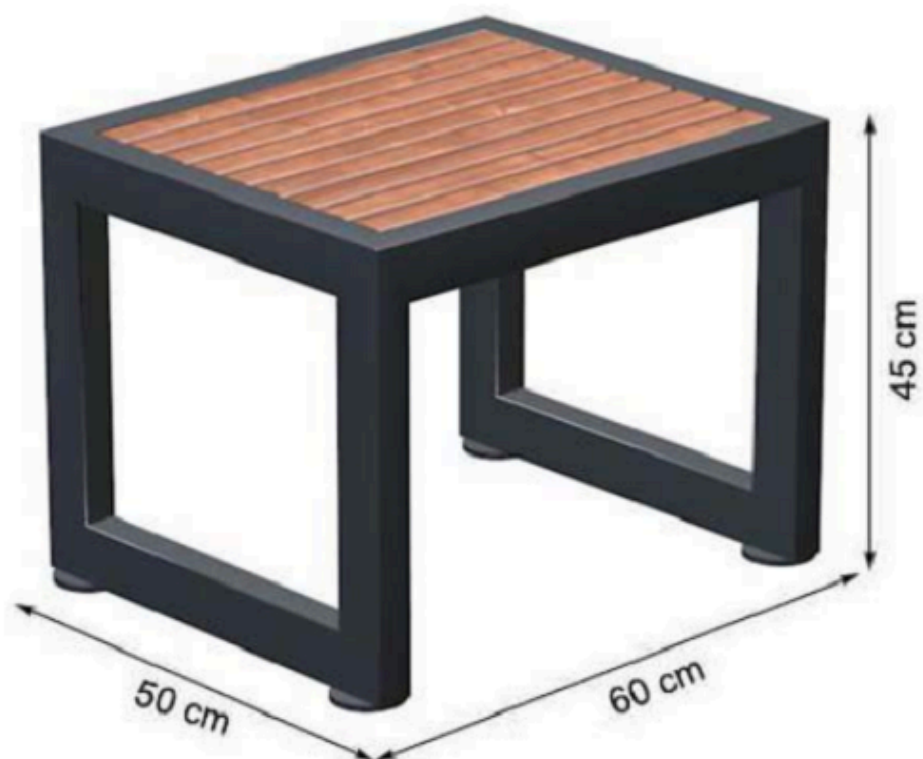

CODE: PWB-018

LEGS: IRON PROFILE

PAINT: STATIC POLYESTER OVEN

WOOD: THERMOWOOD YELLOW PINE

RECYCLABILITY : %100 ECOLOGICAL

AREA OF USE : OUTDOOR

PROTECTION: MAINTENANCE-FREE