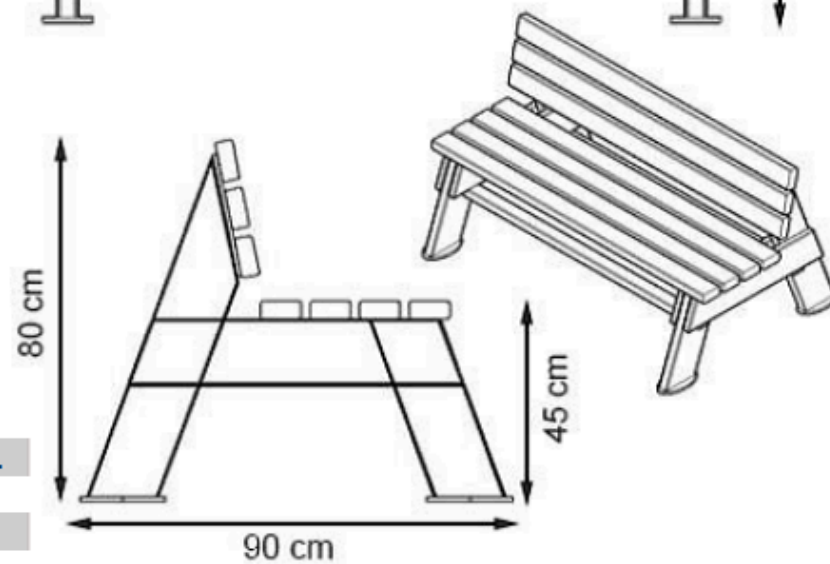

LEGS: THERMOWOOD WOOD

RECYCLABILITY : %100 ECOLOGICAL

PAINT: NATURAL

AREA OF USE : OUTDOOR

WOOD: THERMOWOOD YELLOW PINE

PROTECTION: MAINTENANCE-FREE

CODE: PWB-196

LEGS: THERMOWOOD WOOD