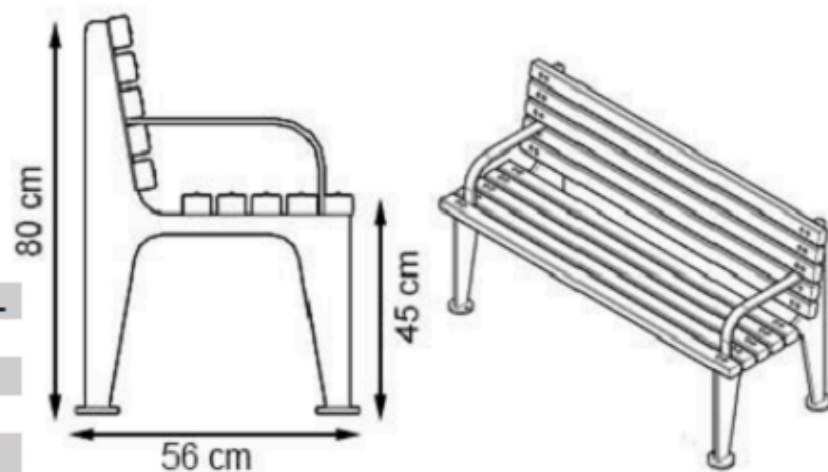

CODE: PWB-120

LEGS: ALUMINUM CASTING

RECYCLABILITY : %100 ECOLOGICAL

PAINT: STATIC POLYESTER OVEN

AREA OF USE : OUTDOOR

WOOD: THERMOWOOD YELLOW PINE

PROTECTION: MAINTENANCE-FREE