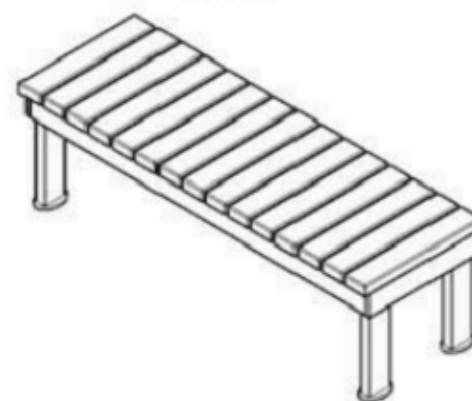

CODE: PWB-191

LEGS: THERMOWOOD WOOD

RECYCLABILITY : %100 ECOLOGICAL

PAINT: NATURAL

AREA OF USE : OUTDOOR

WOOD: THERMOWOOD YELLOW PINE

PROTECTION: MAINTENANCE-FREE