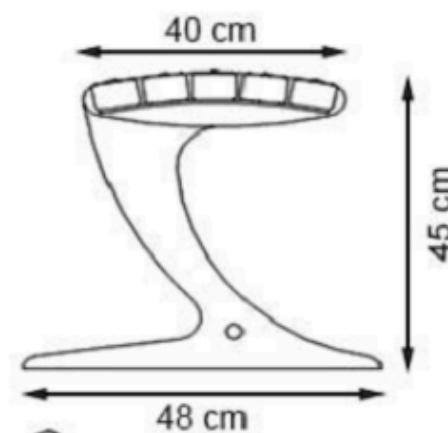

CODE: PWB-166

LEGS: ALUMINUM CASTING

RECYCLABILITY : %100 ECOLOGICAL

PAINT: STATIC POLYESTER OVEN

AREA OF USE : OUTDOOR

WOOD: THERMOWOOD YELLOW PINE

PROTECTION: MAINTENANCE-FREE