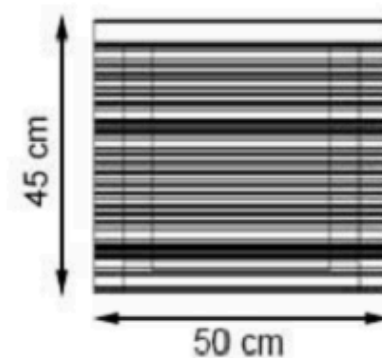

RECYCLABILITY : %100 ECOLOGICAL

PAINT: STATIC POLYESTER OVEN

AREA OF USE : OUTDOOR

WOOD: THERMOWOOD YELLOW PINE

PROTECTION: MAINTENANCE-FREE

CODE: PWB-107

LEGS: SHEET IRON

RECYCLABILITY : %100 ECOLOGICAL