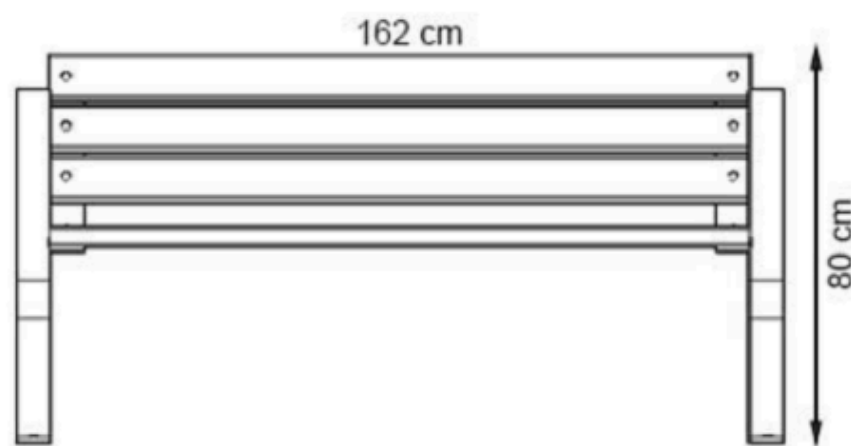

CODE: PWB-137

LEGS: SHEET METAL

PAINT: STATIC POLYESTER OVEN

WOOD: THERMOWOOD YELLOW PINE

RECYCLABILITY : %100 ECOLOGICAL

AREA OF USE : OUTDOOR

PROTECTION: MAINTENANCE-FREE