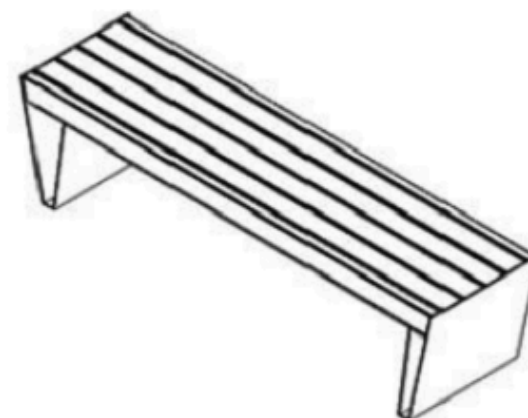

CODE: PWB-126

LEGS: IRON SHEET

PAINT: STATIC POLYESTER OVEN

WOOD: THERMOWOOD YELLOW PINE

RECYCLABILITY : %100 ECOLOGICAL

AREA OF USE : OUTDOOR

PROTECTION: MAINTENANCE-FREE