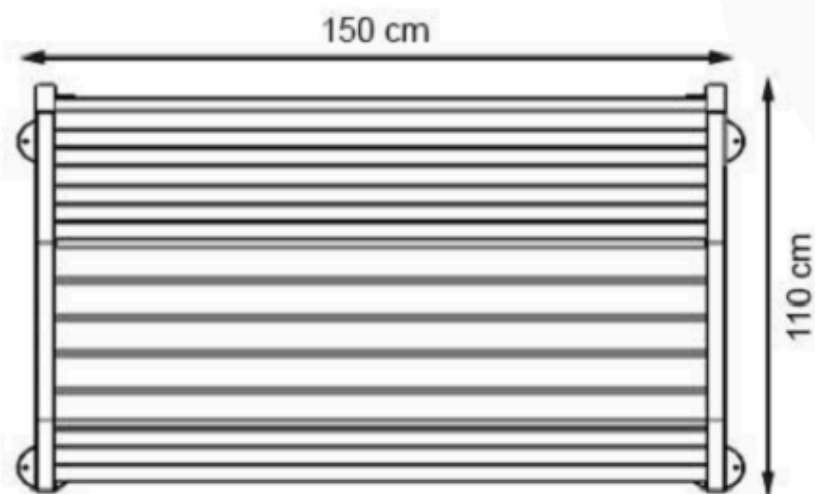

CODE: PWB-174

LEGS: IRON PROFILE

RECYCLABILITY : %100 ECOLOGICAL

PAINT: STATIC POLYESTER OVEN

AREA OF USE : OUTDOOR

WOOD: THERMOWOOD YELLOW PINE

PROTECTION: MAINTENANCE-FREE