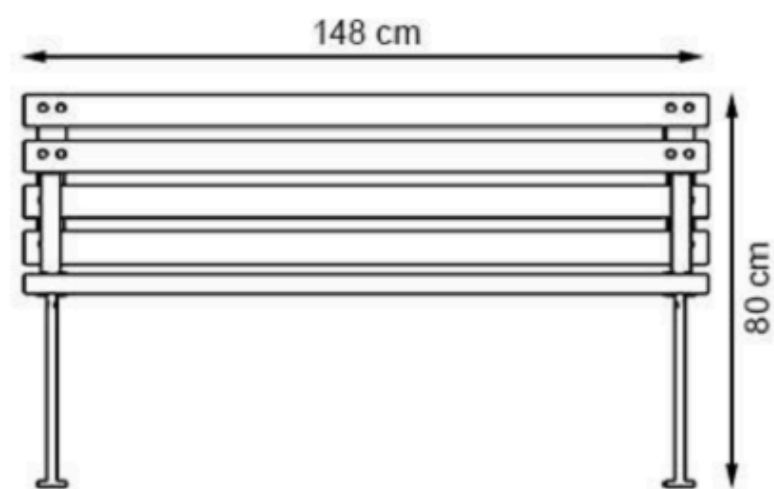

CODE: PWB-109

LEGS: ALUMINUM CASTING

PAINT: STATIC POLYESTER OVEN

WOOD: THERMOWOOD YELLOW PINE

RECYCLABILITY : %100 ECOLOGICAL

AREA OF USE : OUTDOOR

PROTECTION: MAINTENANCE-FREE