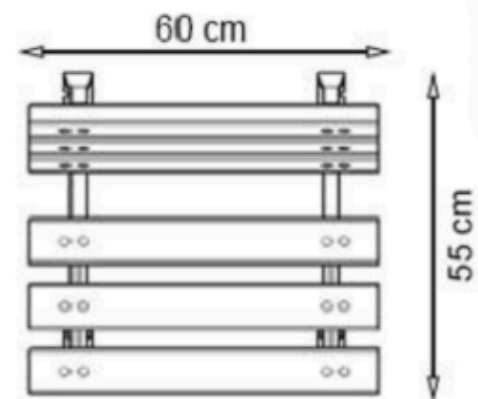

PROTECTION: MAINTENANCE-FREE

CODE: PWB-012

LEGS: IRON CASTING

RECYCLABILITY : %100 ECOLOGICAL

PAINT: STATIC POLYESTER OVEN

AREA OF USE : OUTDOOR

WOOD: THERMOWOOD YELLOW PINE

PROTECTION: MAINTENANCE-FREE