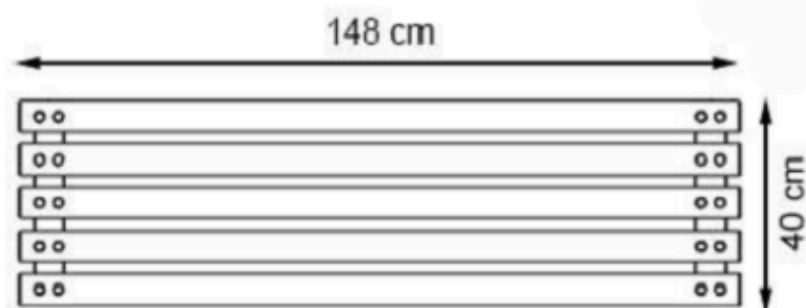

CODE:PWB-111

LEGS: ALUMINUM CASTING

RECYCLABILITY : %100 ECOLOGICAL

PAINT: STATIC POLYESTER OVEN

AREA OF USE : OUTDOOR

WOOD: THERMOWOOD YELLOW PINE

PROTECTION: MAINTENANCE-FREE