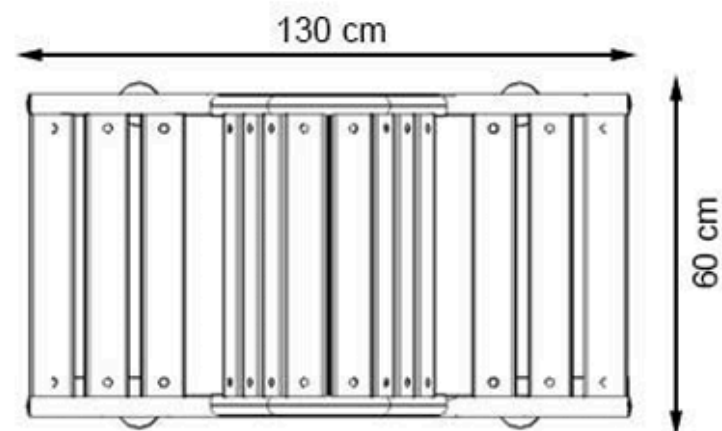

CODE: PWB-021

LEGS: IRON SHEET

RECYCLABILITY : %100 ECOLOGICAL

PAINT: STATIC POLYESTER OVEN

AREA OF USE : OUTDOOR

WOOD: THERMOWOOD YELLOW PINE

PROTECTION: MAINTENANCE-FREE

CODE: PWB-022