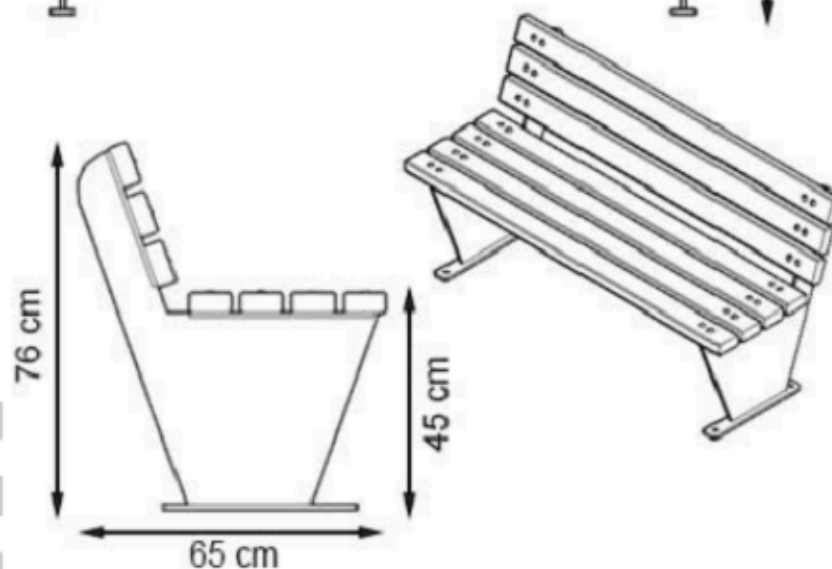

LEGS: SHEET METAL

RECYCLABILITY : %100 ECOLOGICAL

PAINT: STATIC POLYESTER OVEN

AREA OF USE : OUTDOOR

WOOD: THERMOWOOD YELLOW PINE

PROTECTION: MAINTENANCE-FREE

CODE: PWB-164

LEGS: SHEET METAL