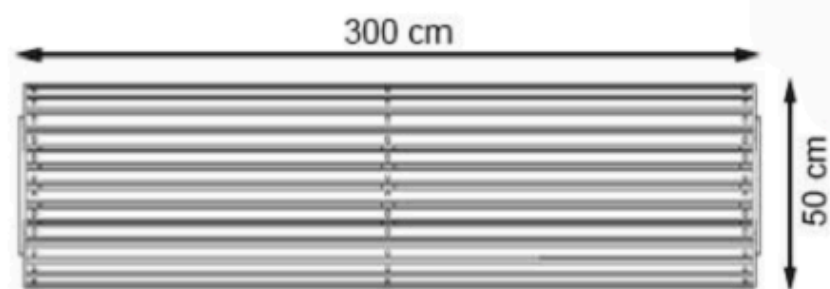

CODE: PWB-178

LEGS: SHEET METAL

RECYCLABILITY : %100 ECOLOGICAL

PAINT: STATIC POLYESTER OVEN

AREA OF USE : OUTDOOR

WOOD: THERMOWOOD YELLOW PINE

PROTECTION: MAINTENANCE-FREE