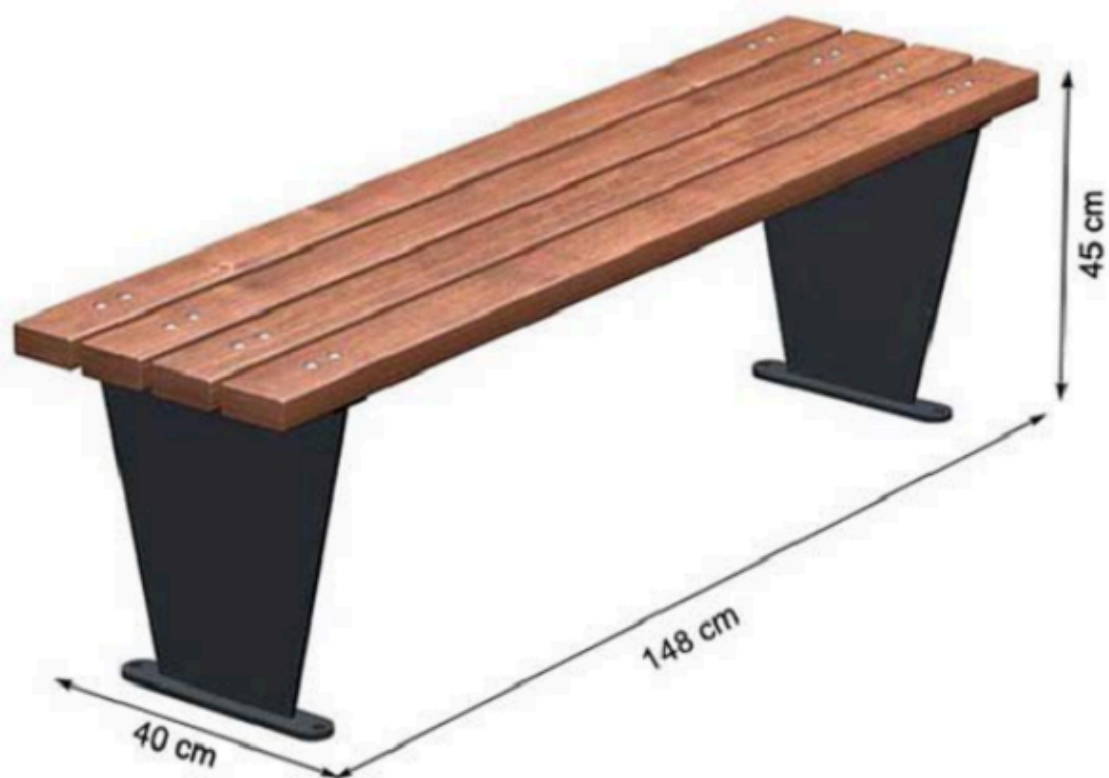

CODE: PWB-162

LEGS: SHEET METAL

RECYCLABILITY : %100 ECOLOGICAL

PAINT: STATIC POLYESTER OVEN

AREA OF USE : OUTDOOR

WOOD: THERMOWOOD YELLOW PINE

PROTECTION: MAINTENANCE-FREE

CODE: PWB-163