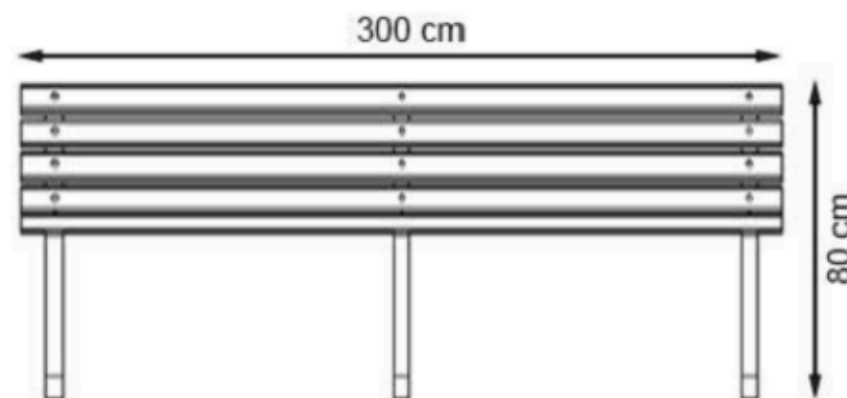

CODE: PWB-177

LEGS: SHEET METAL

PAINT: STATIC POLYESTER OVEN

WOOD: THERMOWOOD YELLOW PINE

RECYCLABILITY : %100 ECOLOGICAL

AREA OF USE : OUTDOOR

PROTECTION: MAINTENANCE-FREE