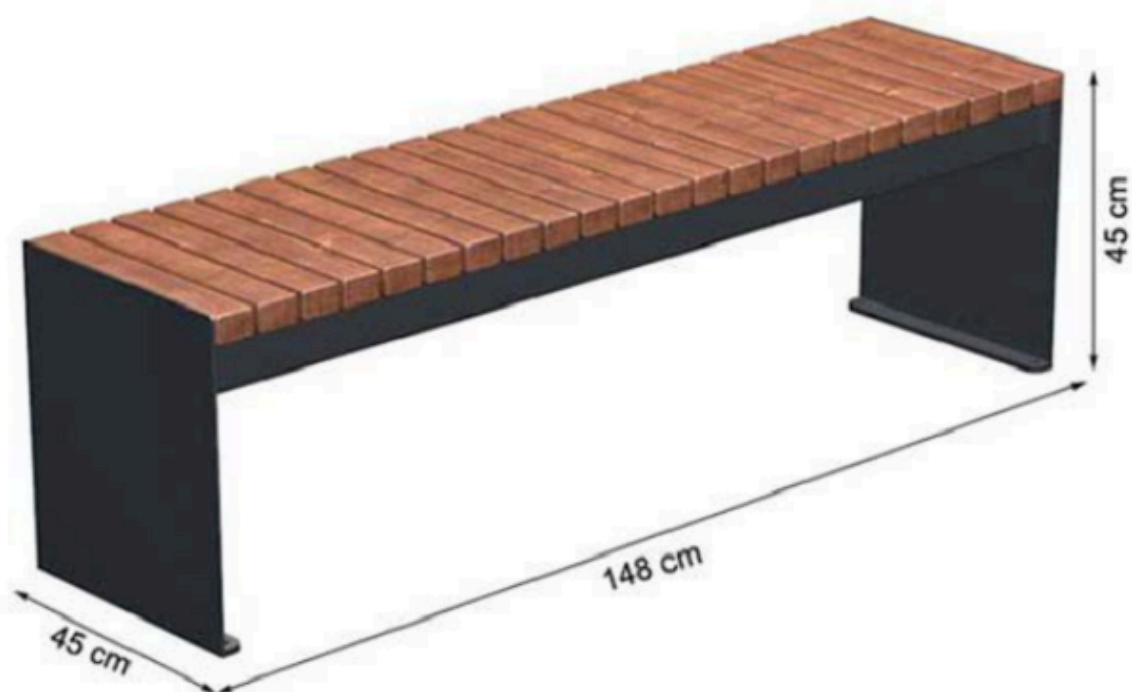

CODE: PWB-162

LEGS: SHEET METAL

RECYCLABILITY : %100 ECOLOGICAL

PAINT: STATIC POLYESTER OVEN

AREA OF USE : OUTDOOR

WOOD: THERMOWOOD YELLOW PINE

PROTECTION: MAINTENANCE-FREE