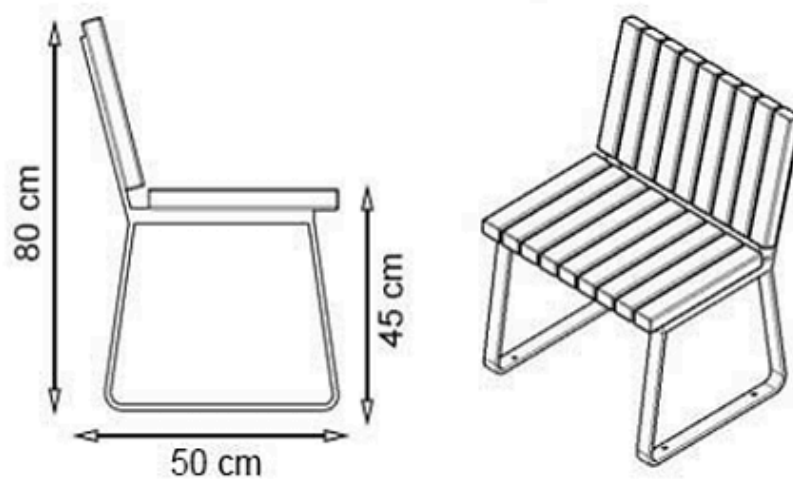

CODE: PWB-013

LEGS: SHEET IRON

RECYCLABILITY : %100 ECOLOGICAL

PAINT: STATIC POLYESTER OVEN

AREA OF USE : OUTDOOR

WOOD: THERMOWOOD YELLOW PINE

PROTECTION: MAINTENANCE-FREE