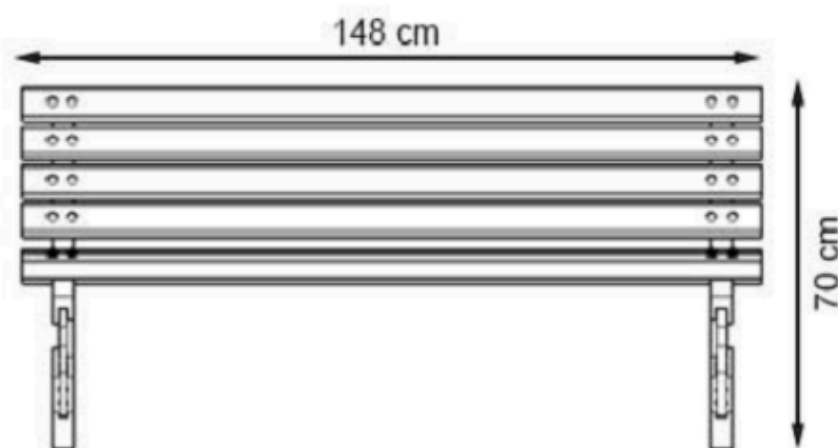

CODE: PWB-168

LEGS: ALUMINUM CASTING

PAINT: STATIC POLYESTER OVEN

WOOD: THERMOWOOD YELLOW PINE

RECYCLABILITY : %100 ECOLOGICAL

AREA OF USE : OUTDOOR

PROTECTION: MAINTENANCE-FREE