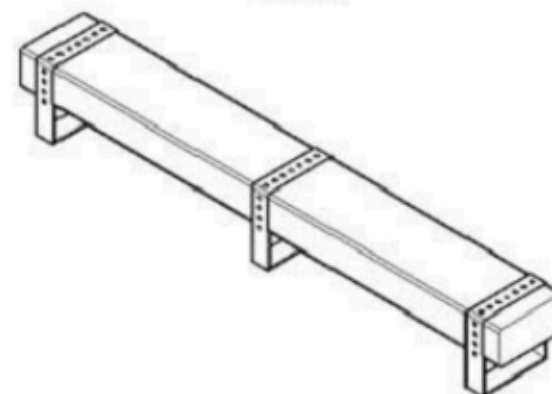

CODE: PWB-186

LEGS: SHEET METAL

RECYCLABILITY : %100 ECOLOGICAL

PAINT: STATIC POLYESTER OVEN

AREA OF USE : OUTDOOR

WOOD: THERMOWOOD YELLOW PINE

PROTECTION: MAINTENANCE-FREE

CODE: PWB-187