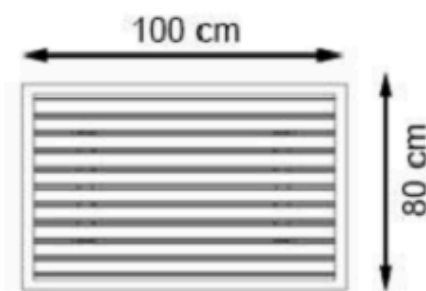

LEGS: IRON PIPE PROFILE

PAINT: STATIC POLYESTER OVEN

WOOD: THERMOWOOD YELLOW PINE

RECYCLABILITY : %100 ECOLOGICAL

AREA OF USE : OUTDOOR

PROTECTION: MAINTENANCE-FREE

CODE: PWB-023

LEGS: IRON PROFILE