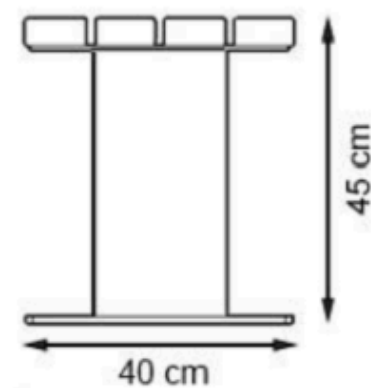

CODE: PWB-138

LEGS: SHEET METAL

RECYCLABILITY : %100 ECOLOGICAL

PAINT: STATIC POLYESTER OVEN

AREA OF USE : OUTDOOR

WOOD: THERMOWOOD YELLOW PINE

PROTECTION: MAINTENANCE-FREE