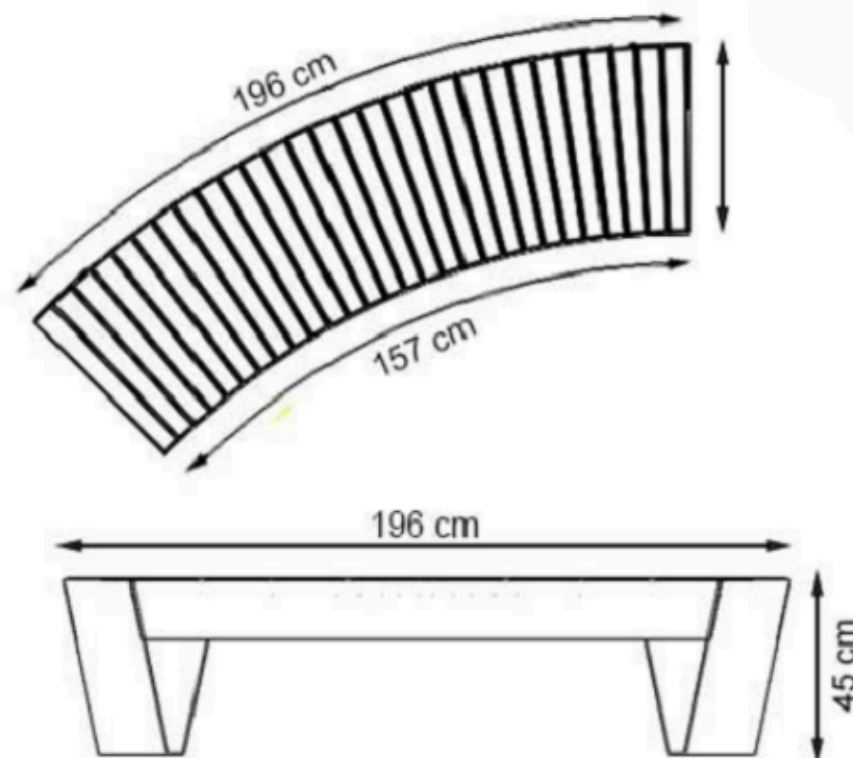

CODE: PWB-127

LEGS: IRON SHEET

RECYCLABILITY : %100 ECOLOGICAL

PAINT: STATIC POLYESTER OVEN

AREA OF USE : OUTDOOR

WOOD: THERMOWOOD YELLOW PINE

PROTECTION: MAINTENANCE-FREE