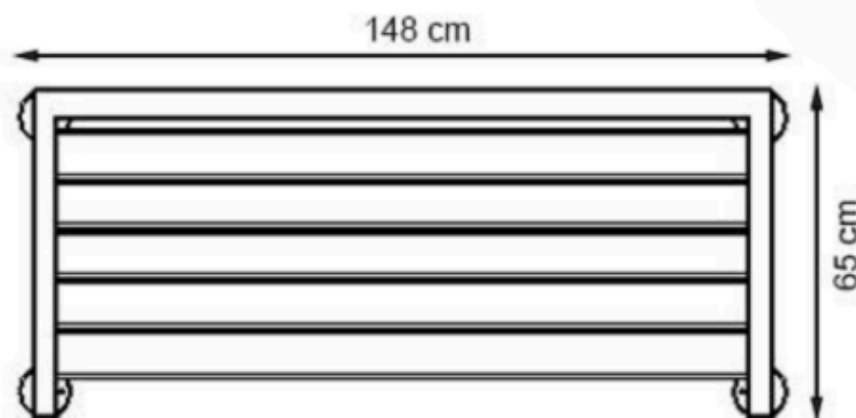

LEGS: IRON PROFILE

RECYCLABILITY : %100 ECOLOGICAL

PAINT: STATIC POLYESTER OVEN

AREA OF USE : OUTDOOR

WOOD: THERMOWOOD YELLOW PINE

PROTECTION: MAINTENANCE-FREE

CODE: PWB-156

LEGS: IRON PROFILE