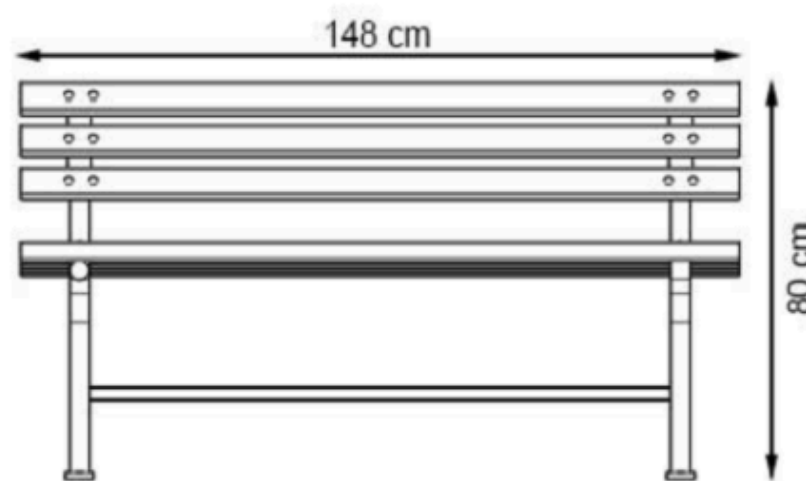

CODE: PWB-132

LEGS: IRON PIPE PROFILE

RECYCLABILITY : %100 ECOLOGICAL

PAINT: STATIC POLYESTER OVEN

AREA OF USE : OUTDOOR

WOOD: THERMOWOOD YELLOW PINE

PROTECTION: MAINTENANCE-FREE