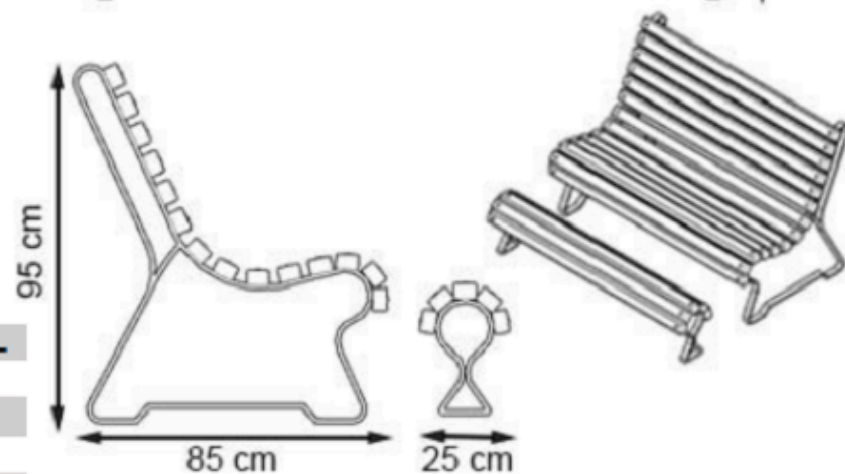

LEGS: IRON PROFILE

RECYCLABILITY : %100 ECOLOGICAL

PAINT: STATIC POLYESTER OVEN

AREA OF USE : OUTDOOR

WOOD: THERMOWOOD YELLOW PINE

PROTECTION: MAINTENANCE-FREE

CODE: PWB-172

LEGS: SHEET METAL