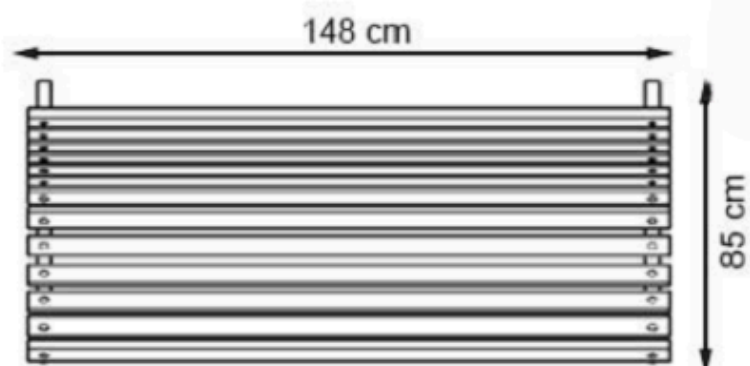

LEGS: IRON PROFILE

RECYCLABILITY : %100 ECOLOGICAL

PAINT: STATIC POLYESTER OVEN

AREA OF USE : OUTDOOR

WOOD: THERMOWOOD YELLOW PINE

PROTECTION: MAINTENANCE-FREE

CODE: PWB-172

LEGS: SHEET METAL