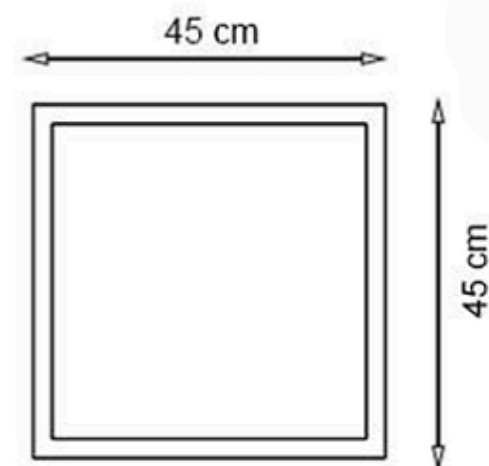

LEGS: IRON SQUARE PROFILE

RECYCLABILITY : %100 ECOLOGICAL

PAINT: STATIC POLYESTER OVEN

AREA OF USE : OUTDOOR

WOOD: THERMOWOOD YELLOW PINE

PROTECTION: MAINTENANCE-FREE

CODE: PWB-015

LEGS: WHITE CONCRETE