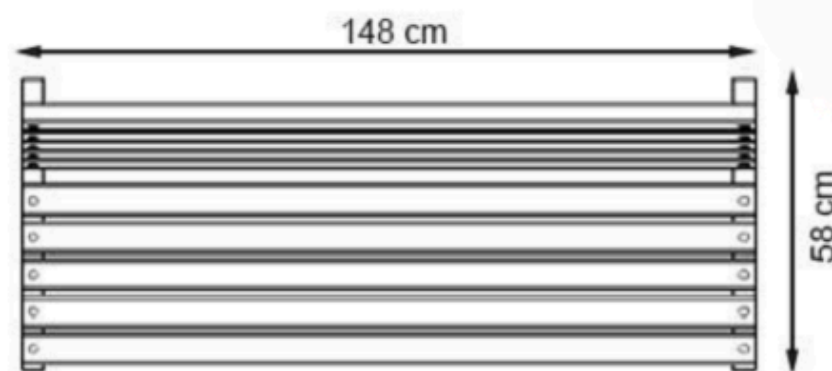

LEGS: IRON PROFILE

RECYCLABILITY : %100 ECOLOGICAL

PAINT: STATIC POLYESTER OVEN

AREA OF USE : OUTDOOR

WOOD: THERMOWOOD YELLOW PINE

PROTECTION: MAINTENANCE-FREE

CODE: PWB-148

LEGS: SHEET METAL