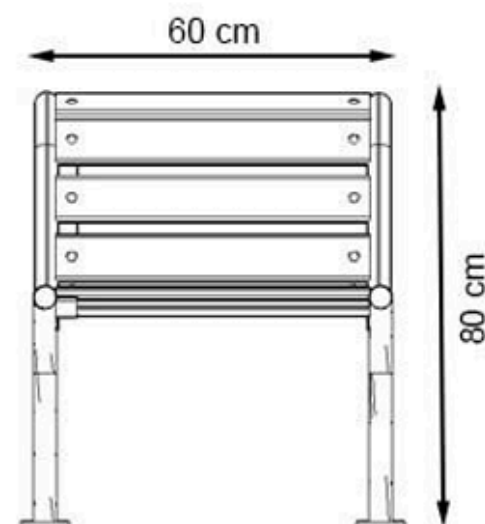

CODE: PWB-021

LEGS: IRON SHEET

RECYCLABILITY : %100 ECOLOGICAL

PAINT: STATIC POLYESTER OVEN

AREA OF USE : OUTDOOR

WOOD: THERMOWOOD YELLOW PINE

PROTECTION: MAINTENANCE-FREE

CODE: PWB-022