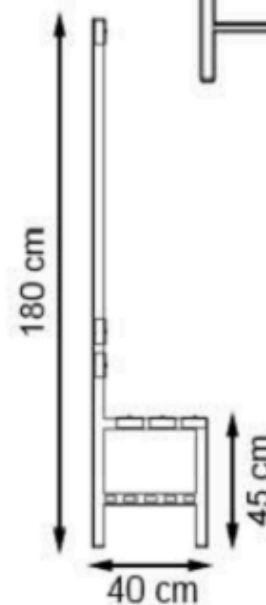

CODE: PWB-104

LEGS: IRON PROFILE

RECYCLABILITY : %100 ECOLOGICAL

PAINT: STATIC POLYESTER OVEN

AREA OF USE : OUTDOOR

WOOD: THERMOWOOD YELLOW PINE

PROTECTION: MAINTENANCE-FREE