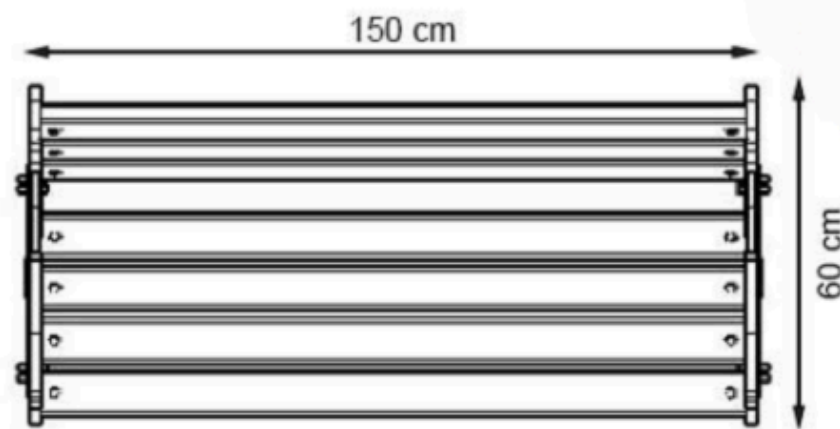

CODE: PWB-160

LEGS: ALUMINUM CASTING

RECYCLABILITY : %100 ECOLOGICAL

PAINT: STATIC POLYESTER OVEN

AREA OF USE : OUTDOOR

WOOD: THERMOWOOD YELLOW PINE

PROTECTION: MAINTENANCE-FREE