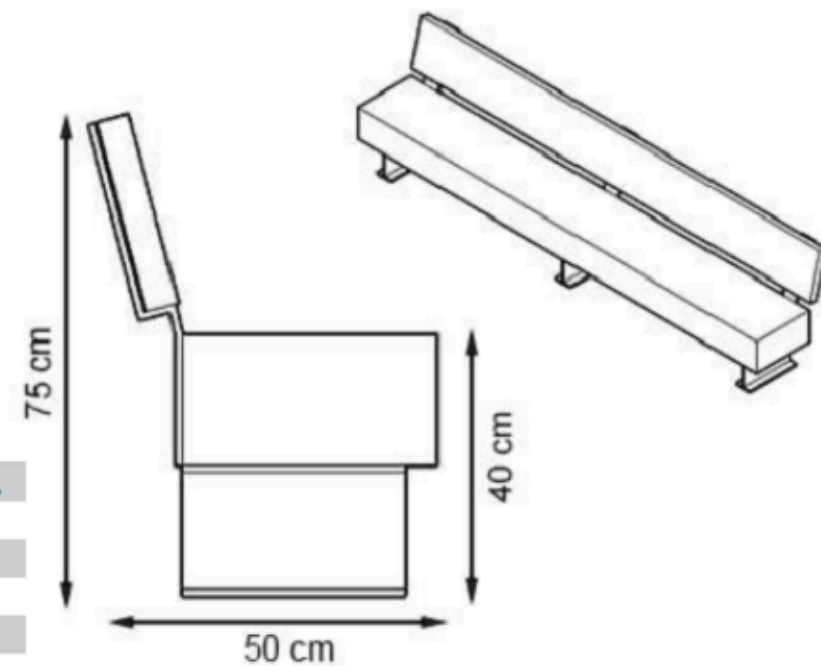

CODE: PWB-185

LEGS: SHEET METAL

RECYCLABILITY : %100 ECOLOGICAL

PAINT: STATIC POLYESTER OVEN

AREA OF USE : OUTDOOR

WOOD: THERMOWOOD YELLOW PINE

PROTECTION: MAINTENANCE-FREE