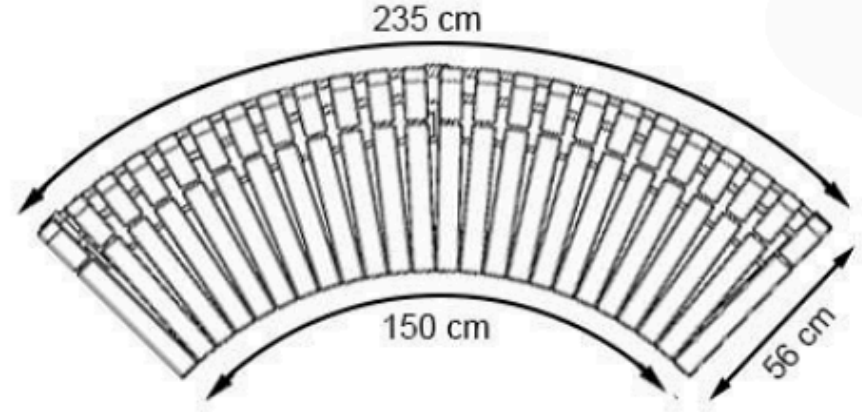

RECYCLABILITY : %100 ECOLOGICAL

PAINT: NATURAL

AREA OF USE : OUTDOOR

WOOD: THERMOWOOD YELLOW PINE

PROTECTION: MAINTENANCE-FREE

CODE: PWB-197

AYAKLAR	DEMİR SİLME LAMA
BOYA	STATİK POLYESTER FIRIN
AHŞAP	THERMOWOOD SARI ÇAM
KULLANIM	DIŞ MEKAN