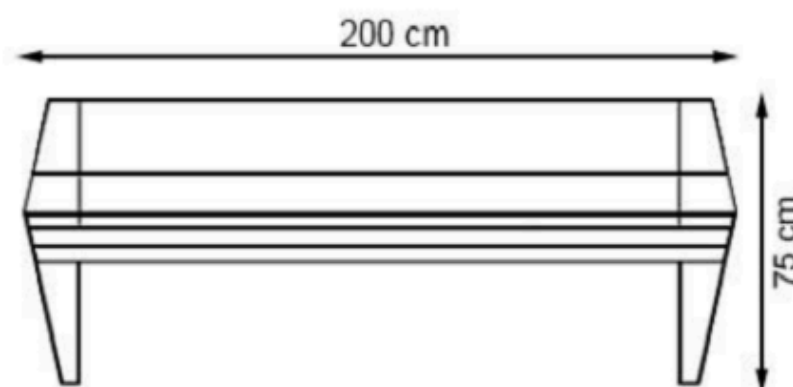

CODE: PWB-125

LEGS: IRON SHEET

PAINT: STATIC POLYESTER OVEN

WOOD: THERMOWOOD YELLOW PINE

RECYCLABILITY : %100 ECOLOGICAL

AREA OF USE : OUTDOOR

PROTECTION: MAINTENANCE-FREE