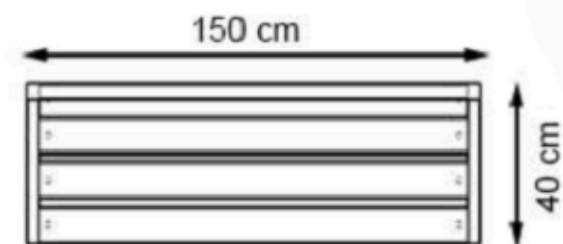

CODE: PWB-104

LEGS: IRON PROFILE

RECYCLABILITY : %100 ECOLOGICAL

PAINT: STATIC POLYESTER OVEN

AREA OF USE : OUTDOOR

WOOD: THERMOWOOD YELLOW PINE

PROTECTION: MAINTENANCE-FREE