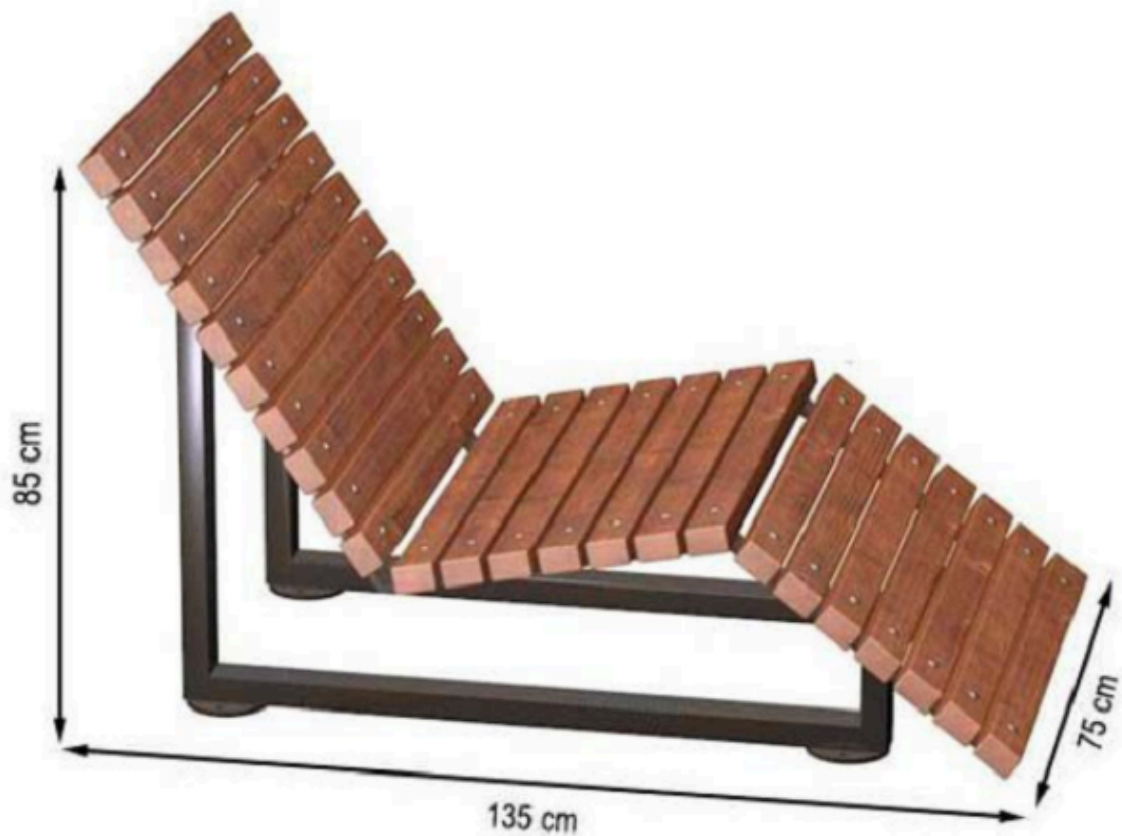

CODE: PWB-170

LEGS: SHEET METAL

RECYCLABILITY : %100 ECOLOGICAL

PAINT: STATIC POLYESTER OVEN

AREA OF USE : OUTDOOR

WOOD: THERMOWOOD YELLOW PINE

PROTECTION: MAINTENANCE-FREE

CODE: PWB-171