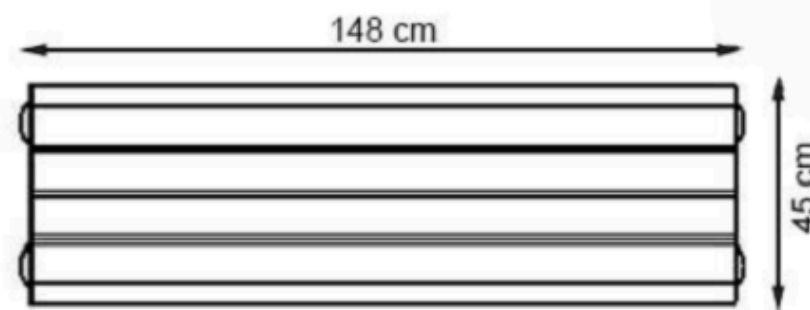

CODE: PWB-154

LEGS: IRON PROFILE

RECYCLABILITY : %100 ECOLOGICAL

PAINT: STATIC POLYESTER OVEN

AREA OF USE : OUTDOOR

WOOD: THERMOWOOD YELLOW PINE

PROTECTION: MAINTENANCE-FREE