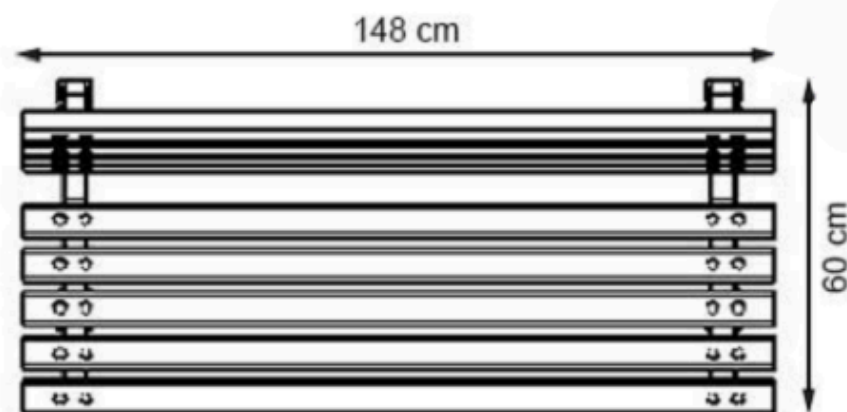

RECYCLABILITY : %100 ECOLOGICAL

PAINT: STATIC POLYESTER OVEN

AREA OF USE : OUTDOOR

WOOD: THERMOWOOD YELLOW PINE

PROTECTION: MAINTENANCE-FREE

CODE: PWB-141

LEGS: ALUMINUM CASTING

PAINT: STATIC POLYESTER OVEN