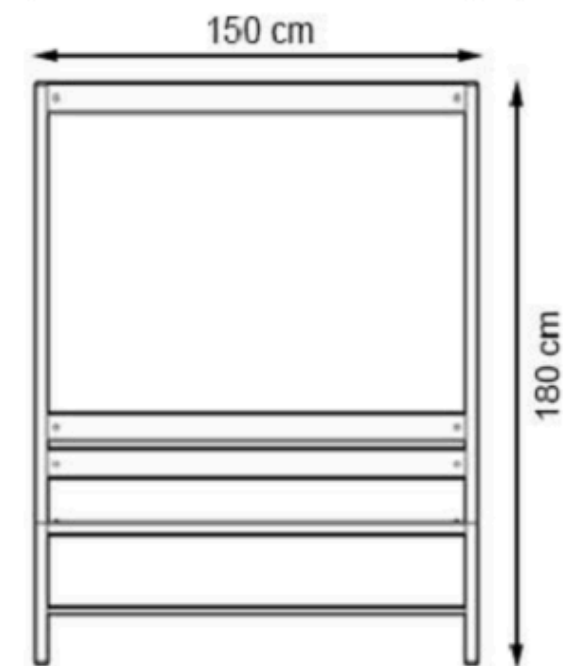

CODE: PWB-104

LEGS: IRON PROFILE

RECYCLABILITY : %100 ECOLOGICAL

PAINT: STATIC POLYESTER OVEN

AREA OF USE : OUTDOOR

WOOD: THERMOWOOD YELLOW PINE

PROTECTION: MAINTENANCE-FREE