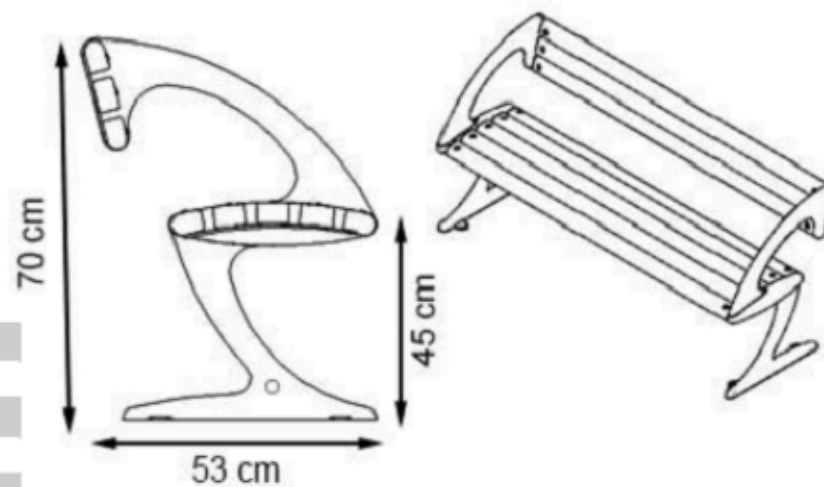

CODE: PWB-112

LEGS: ALUMINUM CASTING

RECYCLABILITY : %100 ECOLOGICAL

PAINT: STATIC POLYESTER OVEN

AREA OF USE : OUTDOOR

WOOD: THERMOWOOD YELLOW PINE

PROTECTION: MAINTENANCE-FREE