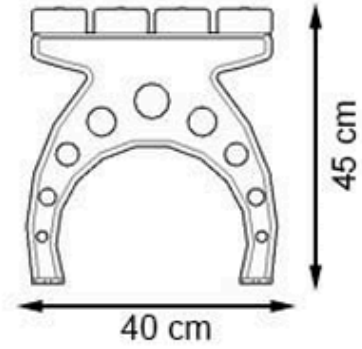

CODE: PWB-134

AYAKLAR ALÜMİNYUM DÖKÜM

BOYA STATİK POLYESTER FIRIN

AHŞAP THERMOWOOD SARI ÇAM

KULLANIM DIŞ MEKAN

DÖNÜŞÜM %100 EKOLOJİK

TESLİMAT MONTAJLI

KORUMA BAKIM GEREKMEZ

GARANTİ KOŞULSUZ 10 YIL