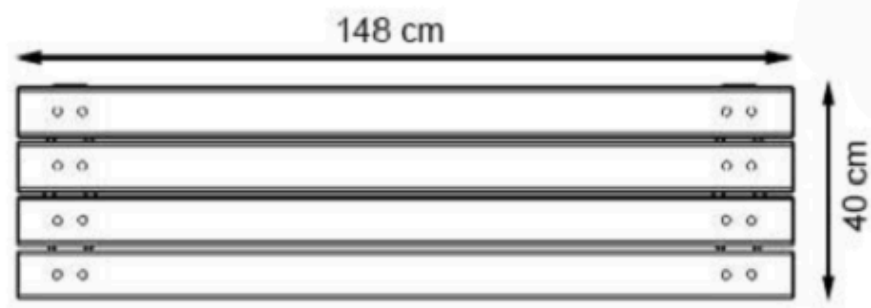

CODE: PWB-110

LEGS: SHEET IRON

PAINT: STATIC POLYESTER OVEN

WOOD: THERMOWOOD YELLOW PINE

RECYCLABILITY : %100 ECOLOGICAL

AREA OF USE : OUTDOOR

PROTECTION: MAINTENANCE-FREE