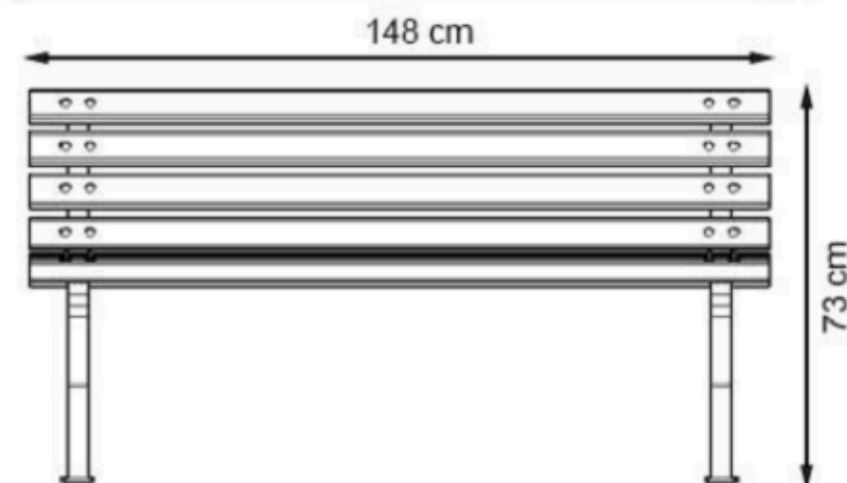

RECYCLABILITY : %100 ECOLOGICAL

PAINT: STATIC POLYESTER OVEN

AREA OF USE : OUTDOOR

WOOD: THERMOWOOD YELLOW PINE

PROTECTION: MAINTENANCE-FREE

CODE: PWB-141

LEGS: ALUMINUM CASTING

PAINT: STATIC POLYESTER OVEN