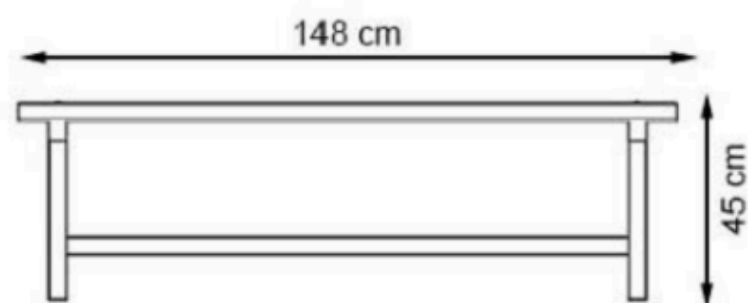

KOD: B-102

LEGS: IRON SQUARE PROFILE

RECYCLABILITY : %100 ECOLOGICAL

PAINT: STATIC POLYESTER OVEN

AREA OF USE : OUTDOOR

WOOD: THERMOWOOD YELLOW PINE

PROTECTION: MAINTENANCE-FREE