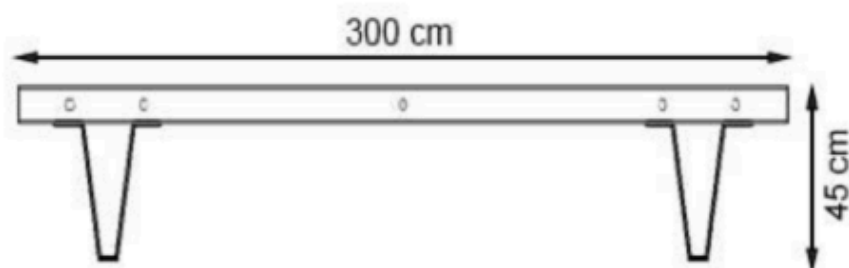

CODE: PWB-183

LEGS: SHEET METAL

RECYCLABILITY : %100 ECOLOGICAL

PAINT: STATIC POLYESTER OVEN

AREA OF USE : OUTDOOR

WOOD: THERMOWOOD YELLOW PINE

PROTECTION: MAINTENANCE-FREE