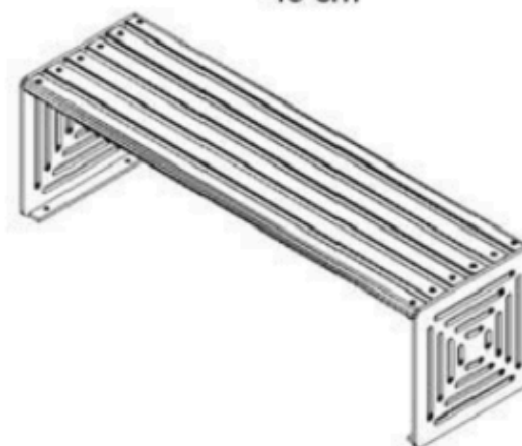

CODE: PWB-142

LEGS: ALUMINUM CASTING

RECYCLABILITY : %100 ECOLOGICAL

PAINT: STATIC POLYESTER OVEN

AREA OF USE : OUTDOOR

WOOD: THERMOWOOD YELLOW PINE

PROTECTION: MAINTENANCE-FREE