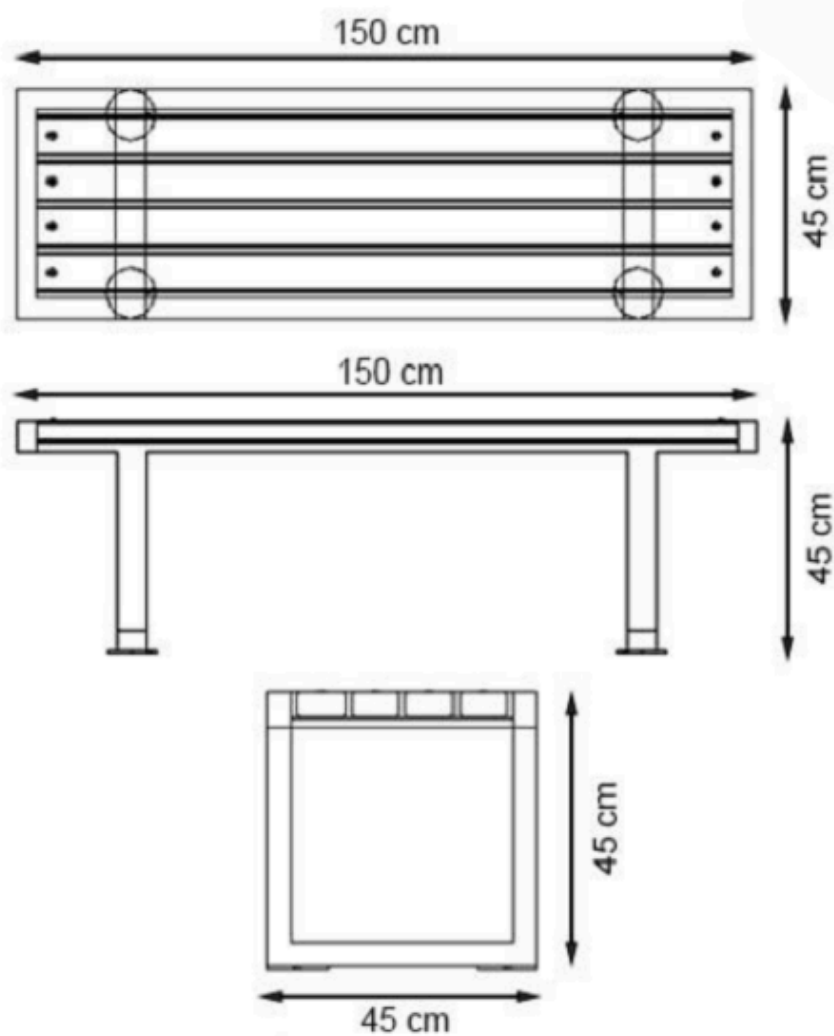

CODE: PWB-154

LEGS: IRON PROFILE

RECYCLABILITY : %100 ECOLOGICAL

PAINT: STATIC POLYESTER OVEN

AREA OF USE : OUTDOOR

WOOD: THERMOWOOD YELLOW PINE

PROTECTION: MAINTENANCE-FREE

CODE: PWB-155