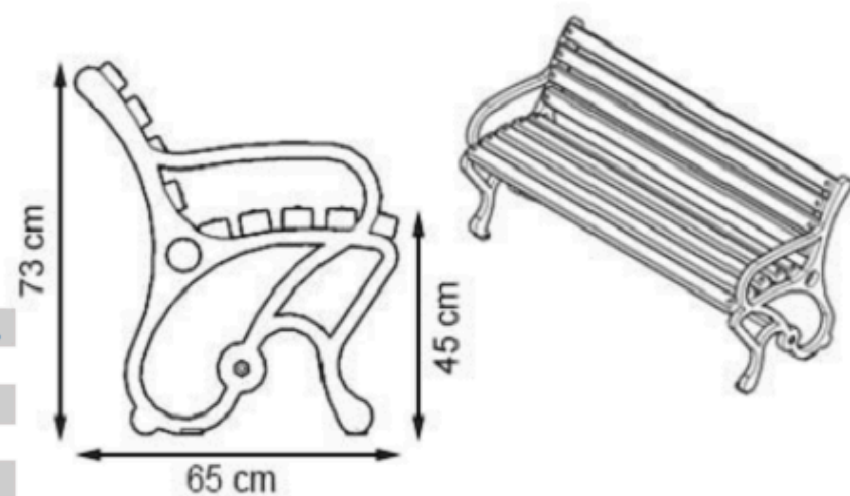

PAINT: STATIC POLYESTER OVEN

WOOD: THERMOWOOD YELLOW PINE

RECYCLABILITY : %100 ECOLOGICAL

AREA OF USE : OUTDOOR

PROTECTION: MAINTENANCE-FREE

CODE: PWB-173

LEGS: ALUMINUM CASTING

RECYCLABILITY : %100 ECOLOGICAL