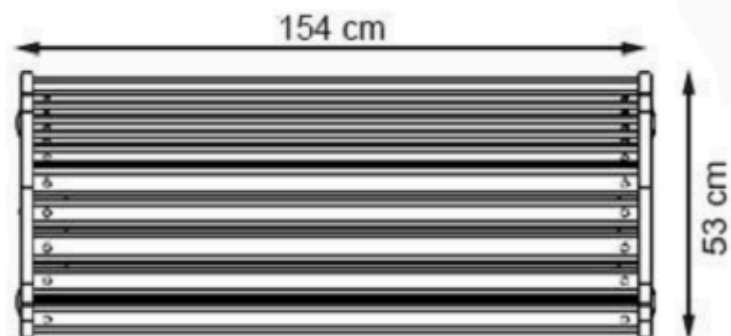

CODE: PWB-152

LEGS: ALUMINUM CASTING

RECYCLABILITY : %100 ECOLOGICAL

PAINT: STATIC POLYESTER OVEN

AREA OF USE : OUTDOOR

WOOD: THERMOWOOD YELLOW PINE

PROTECTION: MAINTENANCE-FREE