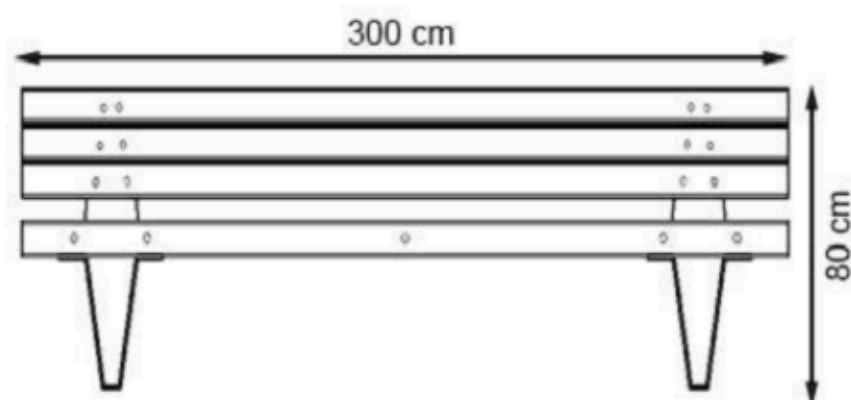

CODE: PWB-184

LEGS: SHEET METAL

RECYCLABILITY : %100 ECOLOGICAL

PAINT: STATIC POLYESTER OVEN

AREA OF USE : OUTDOOR

WOOD: THERMOWOOD YELLOW PINE

PROTECTION: MAINTENANCE-FREE