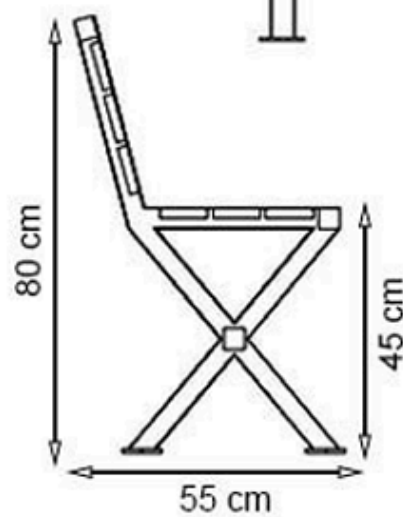

CODE: PWB-013

LEGS: SHEET IRON

RECYCLABILITY : %100 ECOLOGICAL

PAINT: STATIC POLYESTER OVEN

AREA OF USE : OUTDOOR

WOOD: THERMOWOOD YELLOW PINE

PROTECTION: MAINTENANCE-FREE

CODE: PWB-014