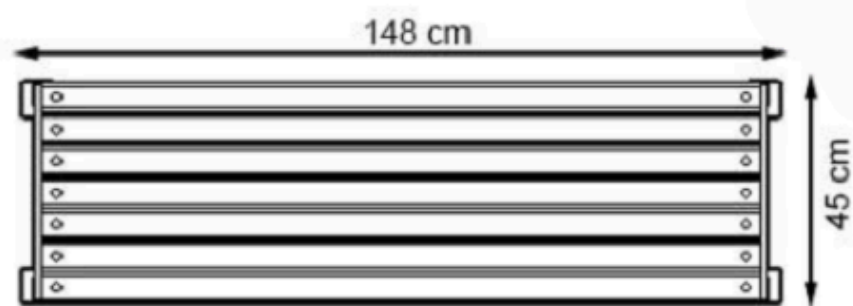

CODE: PWB-118

LEGS: ALUMINUM CASTING

RECYCLABILITY : %100 ECOLOGICAL

PAINT: STATIC POLYESTER OVEN

AREA OF USE : OUTDOOR

WOOD: THERMOWOOD YELLOW PINE

PROTECTION: MAINTENANCE-FREE