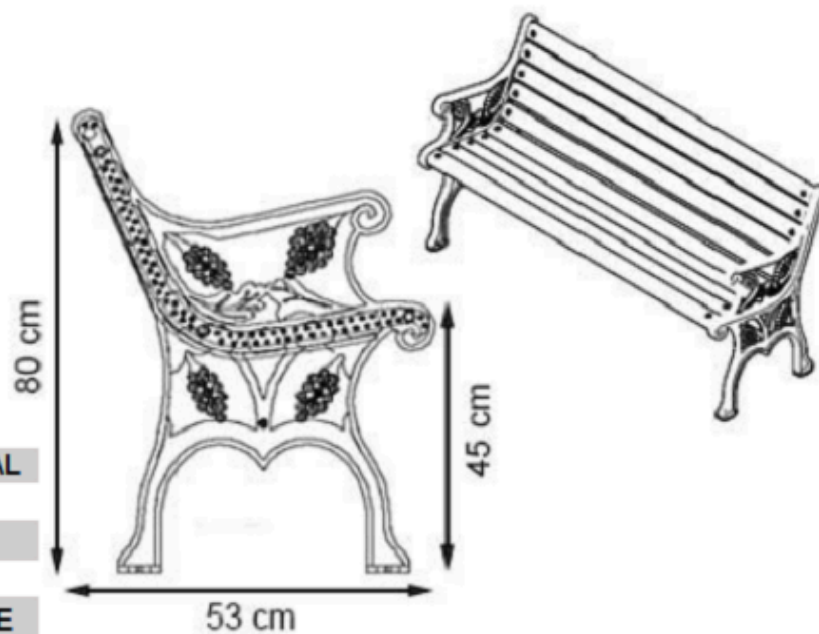

CODE: PWB-152

LEGS: ALUMINUM CASTING

RECYCLABILITY : %100 ECOLOGICAL

PAINT: STATIC POLYESTER OVEN

AREA OF USE : OUTDOOR

WOOD: THERMOWOOD YELLOW PINE

PROTECTION: MAINTENANCE-FREE