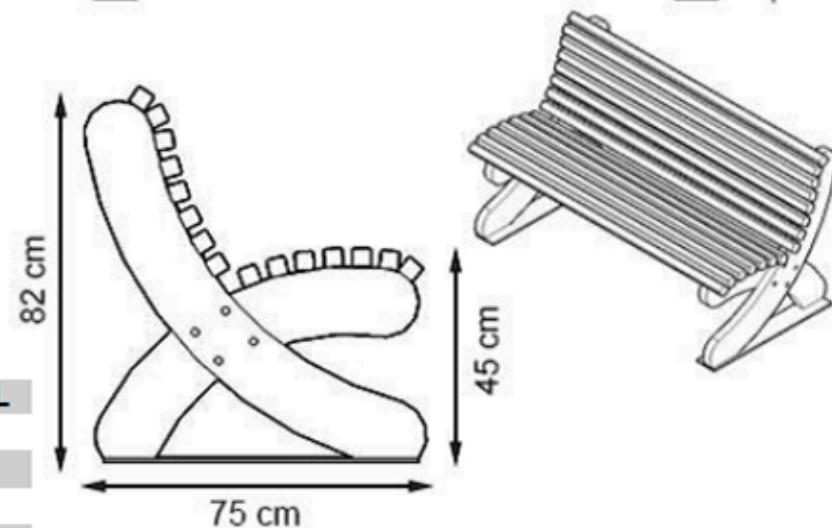

CODE: PWB-193

LEGS: THERMOWOOD WOOD

RECYCLABILITY : %100 ECOLOGICAL

PAINT: NATURAL

AREA OF USE : OUTDOOR

WOOD: THERMOWOOD YELLOW PINE

PROTECTION: MAINTENANCE-FREE