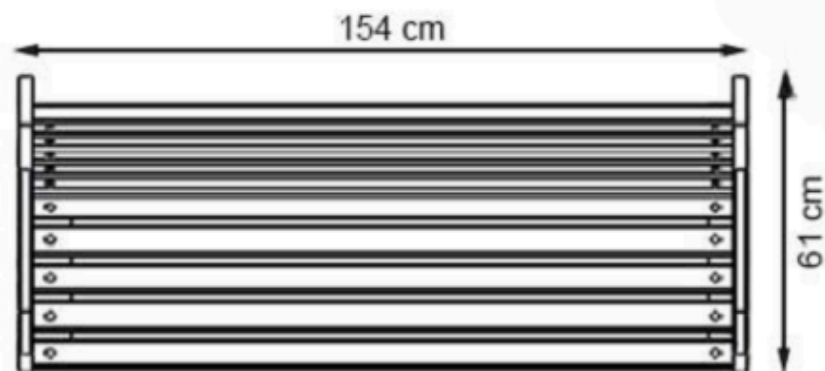

CODE: PWB-149

LEGS: ALUMINUM CASTING

RECYCLABILITY : %100 ECOLOGICAL

PAINT: STATIC POLYESTER OVEN

AREA OF USE : OUTDOOR

WOOD: THERMOWOOD YELLOW PINE

PROTECTION: MAINTENANCE-FREE