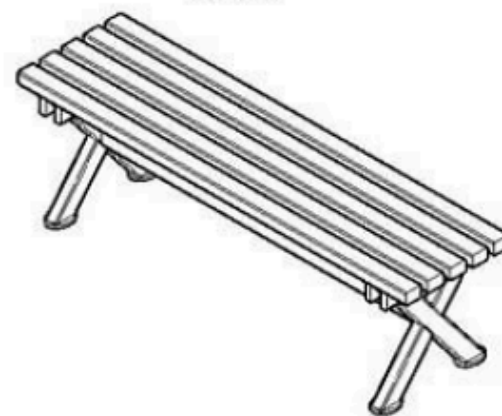

CODE: PWB-194

LEGS: THERMOWOOD WOOD

RECYCLABILITY : %100 ECOLOGICAL

PAINT: NATURAL

AREA OF USE : OUTDOOR

WOOD: THERMOWOOD YELLOW PINE

PROTECTION: MAINTENANCE-FREE