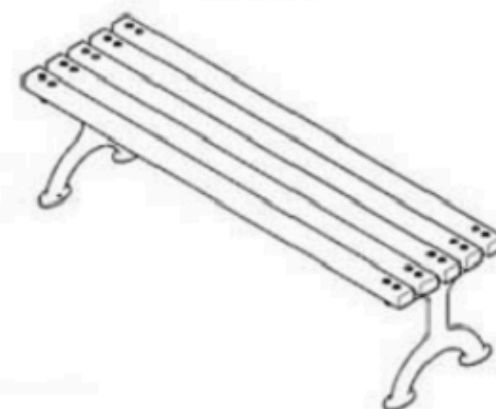

CODE:PWB-111

LEGS: ALUMINUM CASTING

RECYCLABILITY : %100 ECOLOGICAL

PAINT: STATIC POLYESTER OVEN

AREA OF USE : OUTDOOR

WOOD: THERMOWOOD YELLOW PINE

PROTECTION: MAINTENANCE-FREE