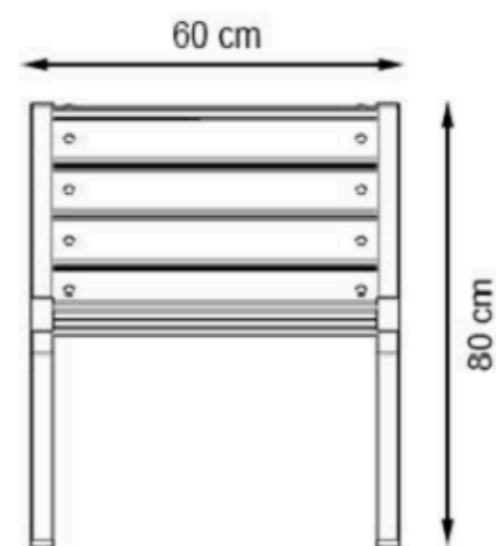

CODE: PWB-019

LEGS: IRON PROFILE

PAINT: STATIC POLYESTER OVEN

WOOD: THERMOWOOD YELLOW PINE

RECYCLABILITY : %100 ECOLOGICAL

AREA OF USE : OUTDOOR

PROTECTION: MAINTENANCE-FREE