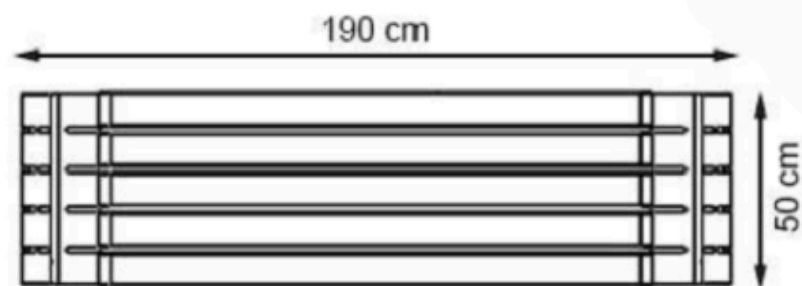

CODE: PWB-150

LEGS: SHEET METAL

RECYCLABILITY : %100 ECOLOGICAL

PAINT: STATIC POLYESTER OVEN

AREA OF USE : OUTDOOR

WOOD: THERMOWOOD YELLOW PINE

PROTECTION: MAINTENANCE-FREE