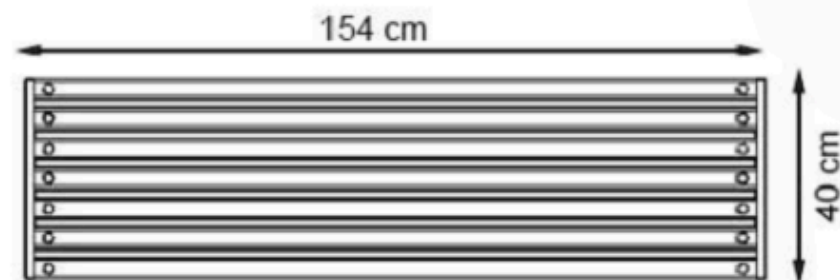

CODE: PWB-143

LEGS: ALUMINUM CASTING

RECYCLABILITY : %100 ECOLOGICAL

PAINT: STATIC POLYESTER OVEN

AREA OF USE : OUTDOOR

WOOD: THERMOWOOD YELLOW PINE

PROTECTION: MAINTENANCE-FREE