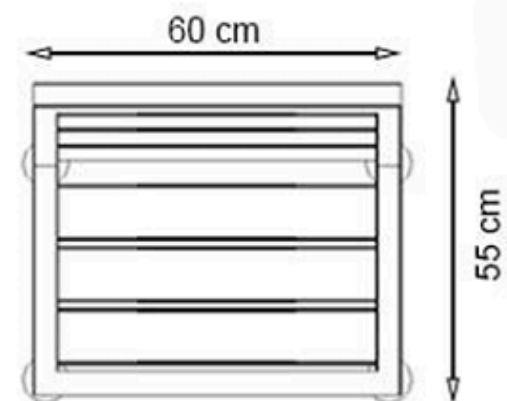

CODE: PWB-013

LEGS: SHEET IRON

RECYCLABILITY : %100 ECOLOGICAL

PAINT: STATIC POLYESTER OVEN

AREA OF USE : OUTDOOR

WOOD: THERMOWOOD YELLOW PINE

PROTECTION: MAINTENANCE-FREE

CODE: PWB-014