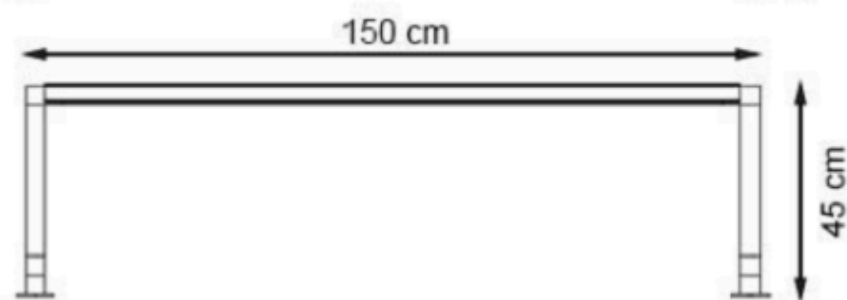

CODE: PWB-146

LEGS: IRON SQUARE PROFILE

RECYCLABILITY : %100 ECOLOGICAL

PAINT: STATIC POLYESTER OVEN

AREA OF USE : OUTDOOR

WOOD: THERMOWOOD YELLOW PINE

PROTECTION: MAINTENANCE-FREE

CODE: PWB-147