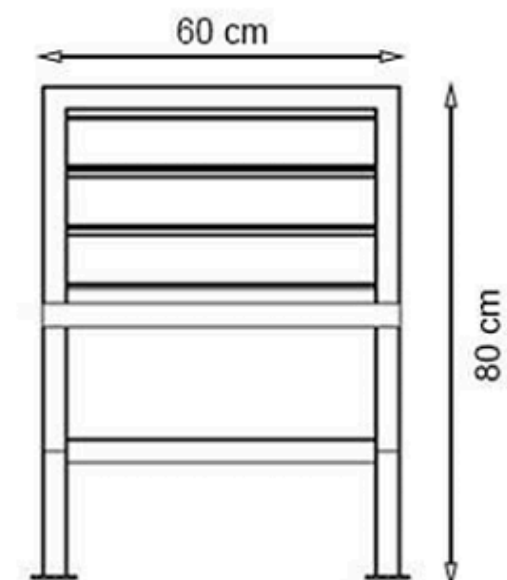

CODE: PWB-013

LEGS: SHEET IRON

RECYCLABILITY : %100 ECOLOGICAL

PAINT: STATIC POLYESTER OVEN

AREA OF USE : OUTDOOR

WOOD: THERMOWOOD YELLOW PINE

PROTECTION: MAINTENANCE-FREE

CODE: PWB-014