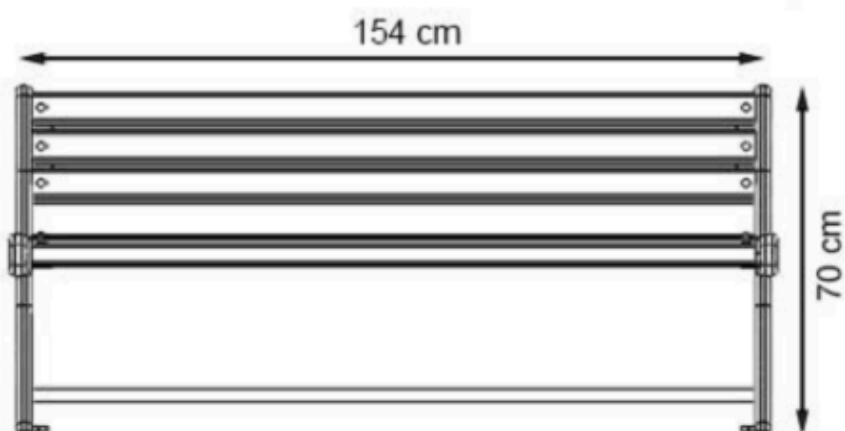

RECYCLABILITY : %100 ECOLOGICAL

PAINT: STATIC POLYESTER OVEN

AREA OF USE : OUTDOOR

WOOD: THERMOWOOD YELLOW PINE

PROTECTION: MAINTENANCE-FREE

CODE: PWB-165

LEGS: ALUMINUM CASTING

RECYCLABILITY : %100 ECOLOGICAL