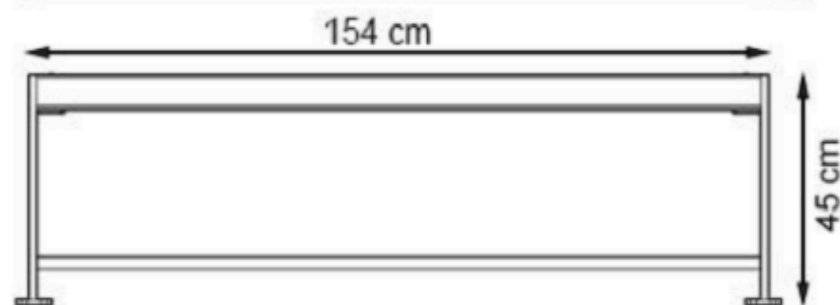

CODE: PWB-143

LEGS: ALUMINUM CASTING

RECYCLABILITY : %100 ECOLOGICAL

PAINT: STATIC POLYESTER OVEN

AREA OF USE : OUTDOOR

WOOD: THERMOWOOD YELLOW PINE

PROTECTION: MAINTENANCE-FREE