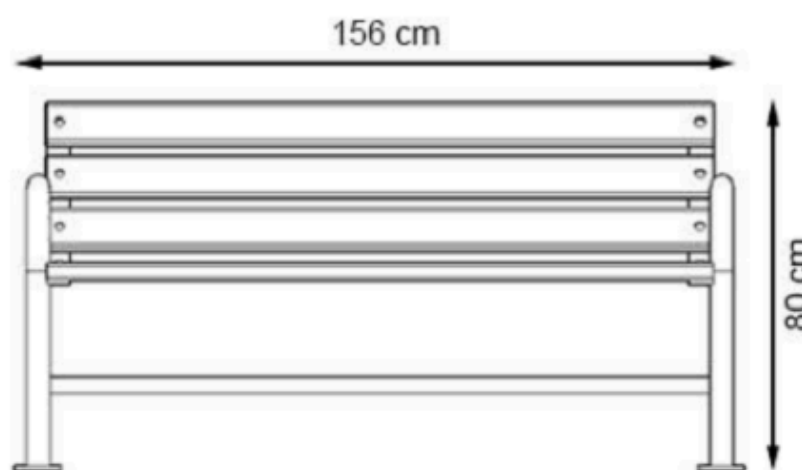

CODE: PWB-112

LEGS: ALUMINUM CASTING

RECYCLABILITY : %100 ECOLOGICAL

PAINT: STATIC POLYESTER OVEN

AREA OF USE : OUTDOOR

WOOD: THERMOWOOD YELLOW PINE

PROTECTION: MAINTENANCE-FREE

CODE: PWB-113