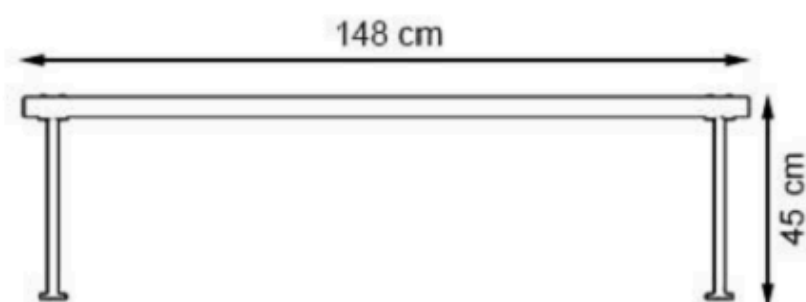

CODE:PWB-111

LEGS: ALUMINUM CASTING

RECYCLABILITY : %100 ECOLOGICAL

PAINT: STATIC POLYESTER OVEN

AREA OF USE : OUTDOOR

WOOD: THERMOWOOD YELLOW PINE

PROTECTION: MAINTENANCE-FREE