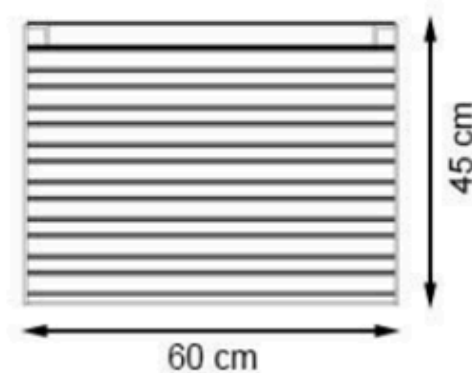

CODE: PWB-021

LEGS: IRON SHEET

RECYCLABILITY : %100 ECOLOGICAL

PAINT: STATIC POLYESTER OVEN

AREA OF USE : OUTDOOR

WOOD: THERMOWOOD YELLOW PINE

PROTECTION: MAINTENANCE-FREE