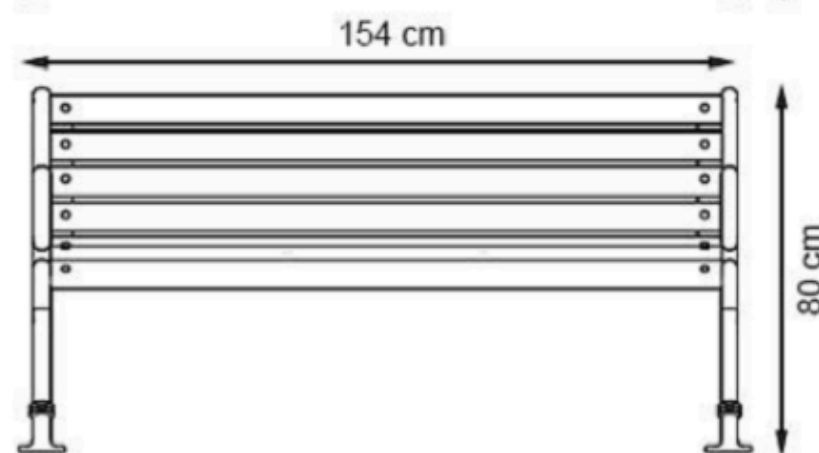

CODE: PWB-176

LEGS: ALUMINUM CASTING

RECYCLABILITY : %100 ECOLOGICAL

PAINT: STATIC POLYESTER OVEN

AREA OF USE : OUTDOOR

WOOD: THERMOWOOD YELLOW PINE

PROTECTION: MAINTENANCE-FREE