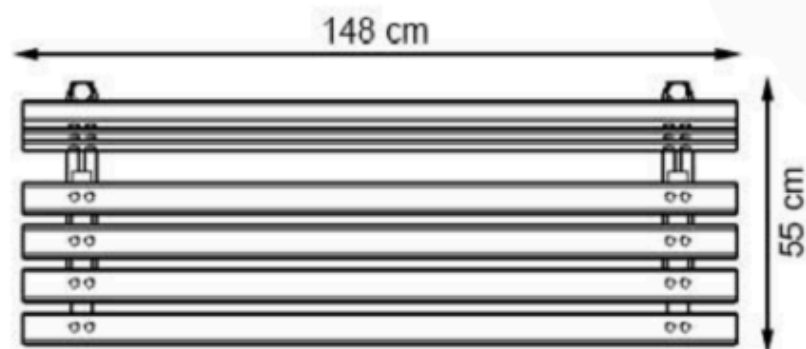

CODE: PWB-132

LEGS: IRON PIPE PROFILE

RECYCLABILITY : %100 ECOLOGICAL

PAINT: STATIC POLYESTER OVEN

AREA OF USE : OUTDOOR

WOOD: THERMOWOOD YELLOW PINE

PROTECTION: MAINTENANCE-FREE