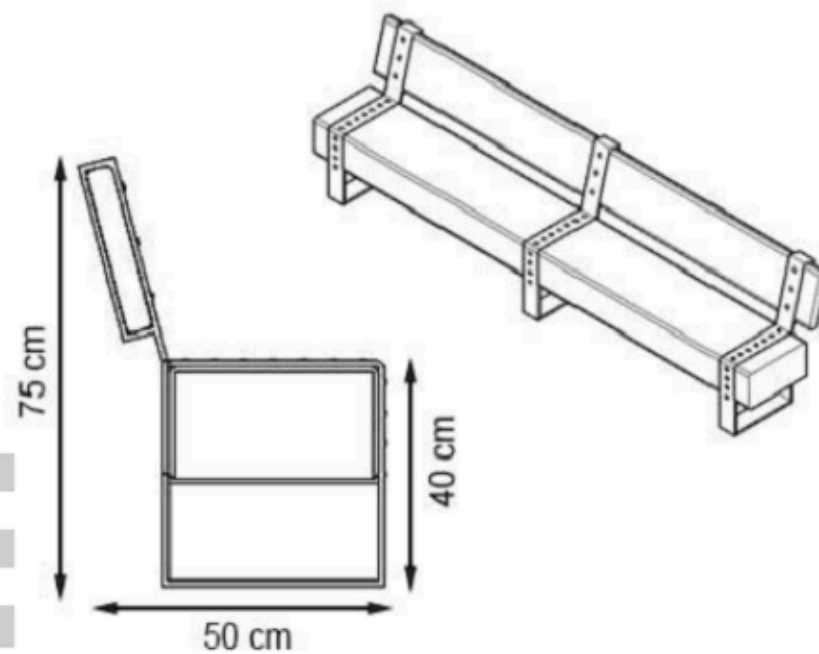

LEGS: SHEET METAL

RECYCLABILITY : %100 ECOLOGICAL

PAINT: STATIC POLYESTER OVEN

AREA OF USE : OUTDOOR

WOOD: THERMOWOOD YELLOW PINE

PROTECTION: MAINTENANCE-FREE

CODE: PWB-188

LEGS: SHEET METAL