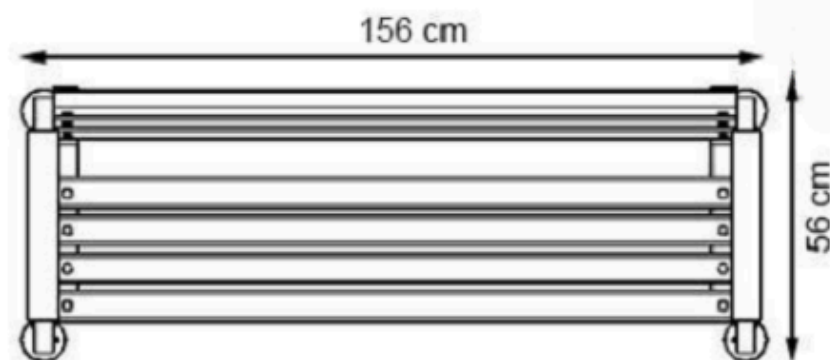

CODE: PWB-116

LEGS: IRON PROFILE

PAINT: STATIC POLYESTER OVEN

WOOD: THERMOWOOD YELLOW PINE

RECYCLABILITY : %100 ECOLOGICAL

AREA OF USE : OUTDOOR

PROTECTION: MAINTENANCE-FREE