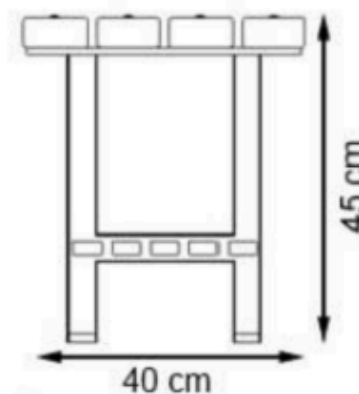

CODE: PWB-103

LEGS: IRON SQUARE PROFILE

RECYCLABILITY : %100 ECOLOGICAL

PAINT: STATIC POLYESTER OVEN

AREA OF USE : OUTDOOR

WOOD: THERMOWOOD YELLOW PINE

PROTECTION: MAINTENANCE-FREE