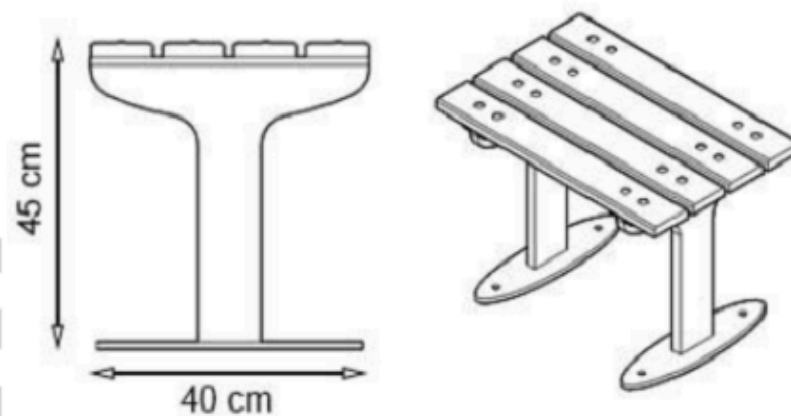

CODE: PWB-016

LEGS: SHEET METAL

PAINT: STATIC POLYESTER OVEN

WOOD: THERMOWOOD YELLOW PINE

RECYCLABILITY : %100 ECOLOGICAL

AREA OF USE : OUTDOOR

PROTECTION: MAINTENANCE-FREE