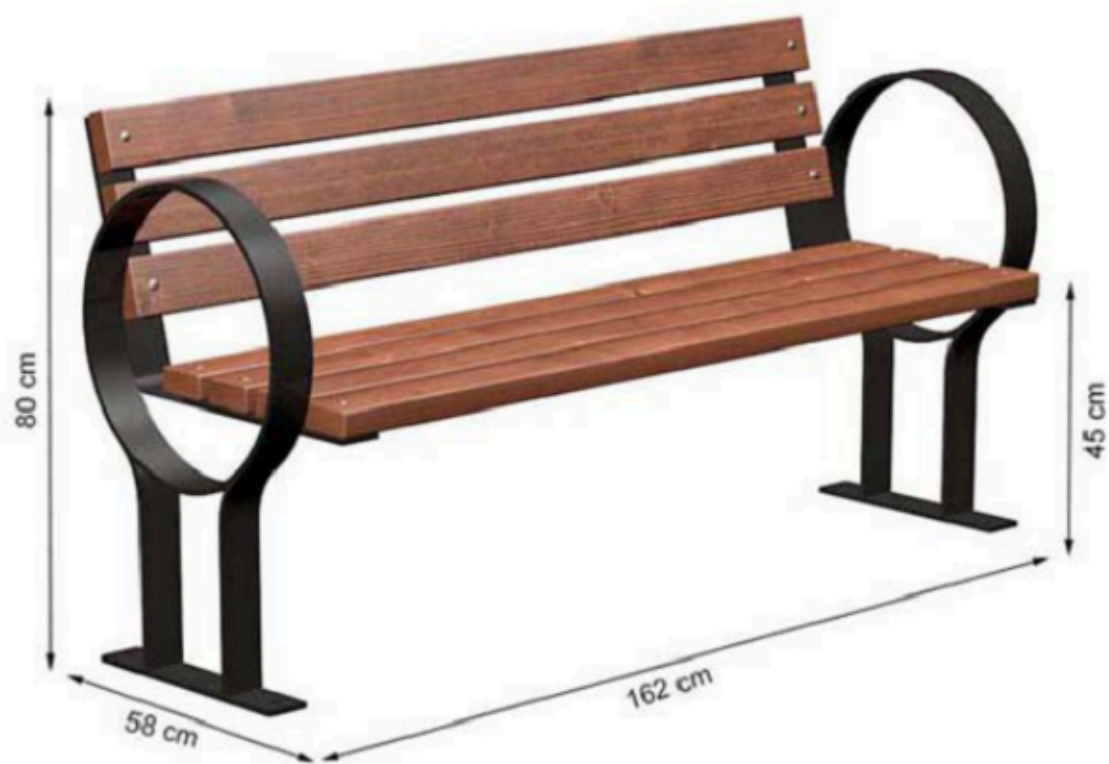

CODE: PWB-137

LEGS: SHEET METAL

PAINT: STATIC POLYESTER OVEN

WOOD: THERMOWOOD YELLOW PINE

RECYCLABILITY : %100 ECOLOGICAL

AREA OF USE : OUTDOOR

PROTECTION: MAINTENANCE-FREE