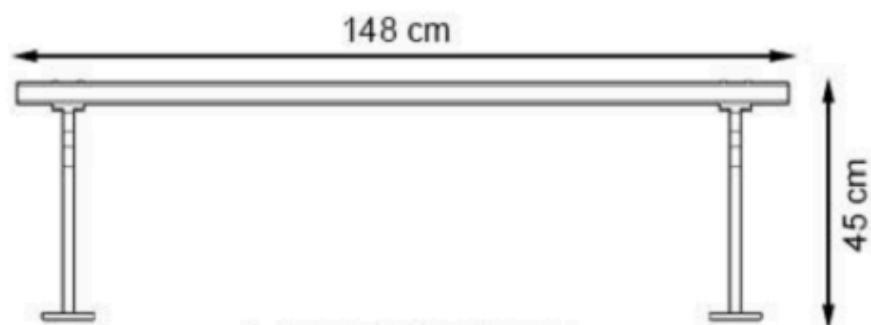

CODE: PWB-110

LEGS: SHEET IRON

PAINT: STATIC POLYESTER OVEN

WOOD: THERMOWOOD YELLOW PINE

RECYCLABILITY : %100 ECOLOGICAL

AREA OF USE : OUTDOOR

PROTECTION: MAINTENANCE-FREE