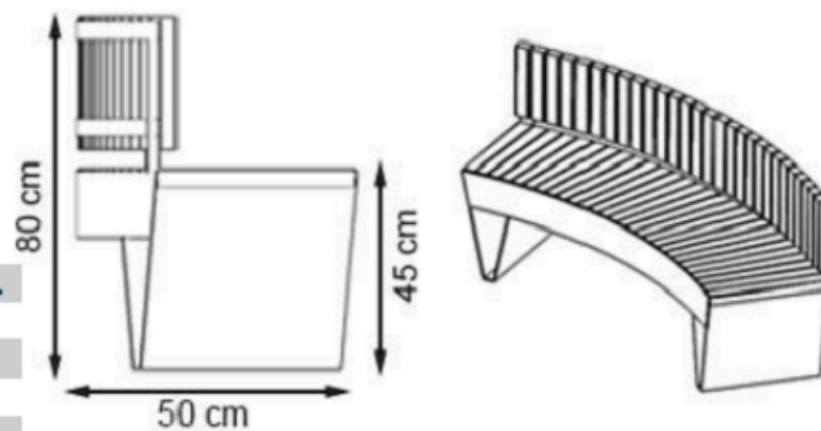

CODE: PWB-128

LEGS: IRON SHEET

PAINT: STATIC POLYESTER OVEN

WOOD: THERMOWOOD YELLOW PINE

RECYCLABILITY : %100 ECOLOGICAL

AREA OF USE : OUTDOOR

PROTECTION: MAINTENANCE-FREE