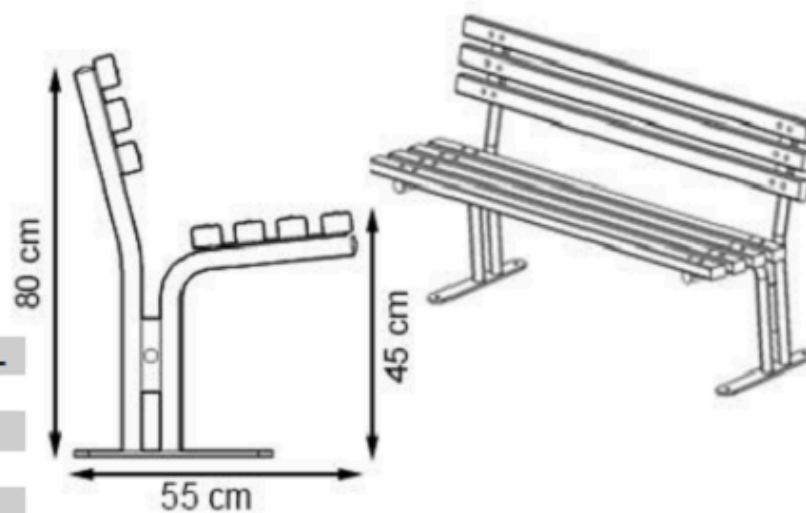

CODE: PWB-132

LEGS: IRON PIPE PROFILE

RECYCLABILITY : %100 ECOLOGICAL

PAINT: STATIC POLYESTER OVEN

AREA OF USE : OUTDOOR

WOOD: THERMOWOOD YELLOW PINE

PROTECTION: MAINTENANCE-FREE