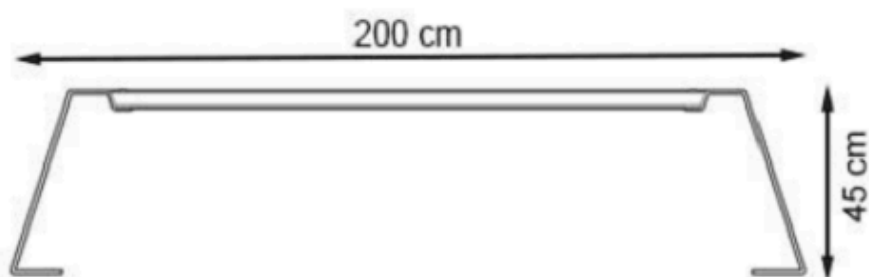

CODE: PWB-138

LEGS: SHEET METAL

RECYCLABILITY : %100 ECOLOGICAL

PAINT: STATIC POLYESTER OVEN

AREA OF USE : OUTDOOR

WOOD: THERMOWOOD YELLOW PINE

PROTECTION: MAINTENANCE-FREE

CODE: PWB-139