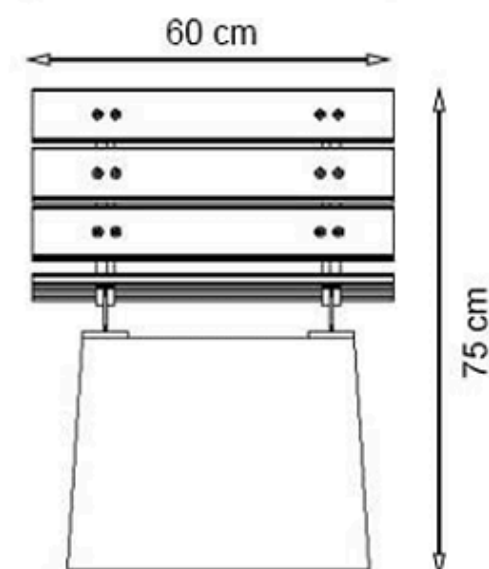

PARK WORLD MNE DOO

**URBAN FURNITURE**

CODE: PWB-011

LEGS: CONCRETE and CASTING

RECYCLABILITY : %100 ECOLOGICAL

PAINT: BLACK and NATURAL

AREA OF USE : OUTDOOR

WOOD: THERMOWOOD YELLOW PINE