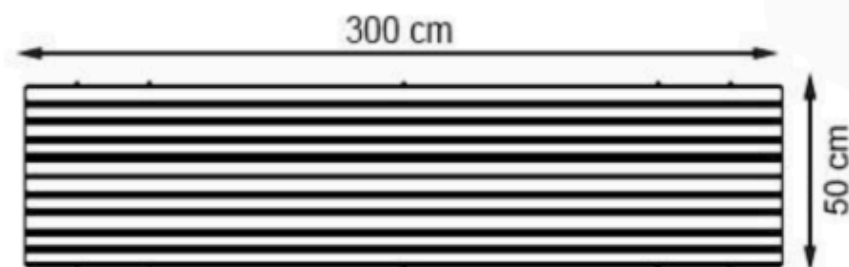

CODE: PWB-183

LEGS: SHEET METAL

RECYCLABILITY : %100 ECOLOGICAL

PAINT: STATIC POLYESTER OVEN

AREA OF USE : OUTDOOR

WOOD: THERMOWOOD YELLOW PINE

PROTECTION: MAINTENANCE-FREE