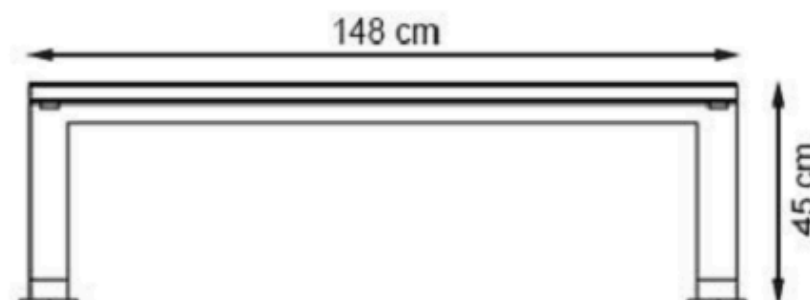

CODE: PWB-154

LEGS: IRON PROFILE

RECYCLABILITY : %100 ECOLOGICAL

PAINT: STATIC POLYESTER OVEN

AREA OF USE : OUTDOOR

WOOD: THERMOWOOD YELLOW PINE

PROTECTION: MAINTENANCE-FREE