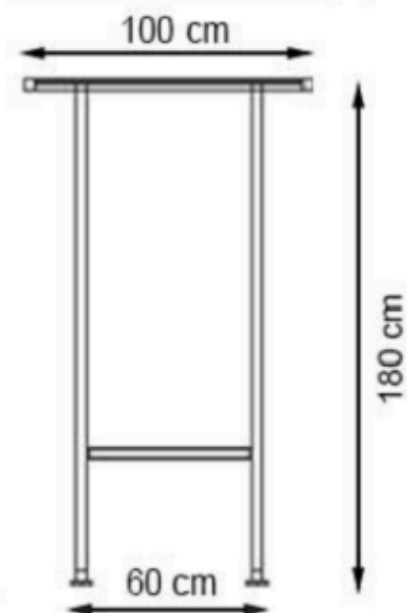

LEGS: IRON PIPE PROFILE

PAINT: STATIC POLYESTER OVEN

WOOD: THERMOWOOD YELLOW PINE

RECYCLABILITY : %100 ECOLOGICAL

AREA OF USE : OUTDOOR

PROTECTION: MAINTENANCE-FREE

CODE: PWB-023

LEGS: IRON PROFILE