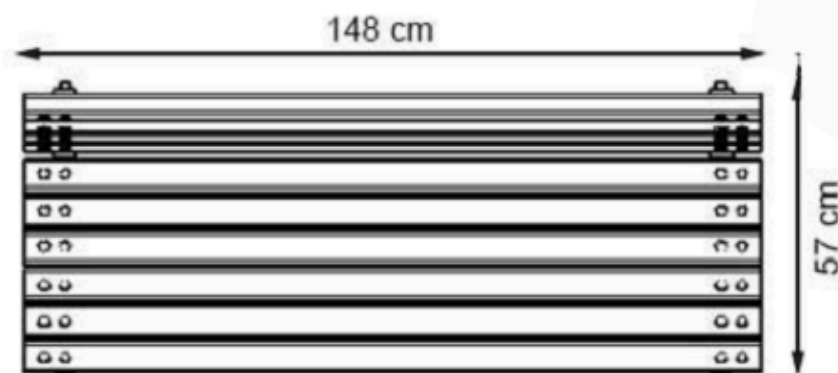

CODE: PWB-168

LEGS: ALUMINUM CASTING

PAINT: STATIC POLYESTER OVEN

WOOD: THERMOWOOD YELLOW PINE

RECYCLABILITY : %100 ECOLOGICAL

AREA OF USE : OUTDOOR

PROTECTION: MAINTENANCE-FREE