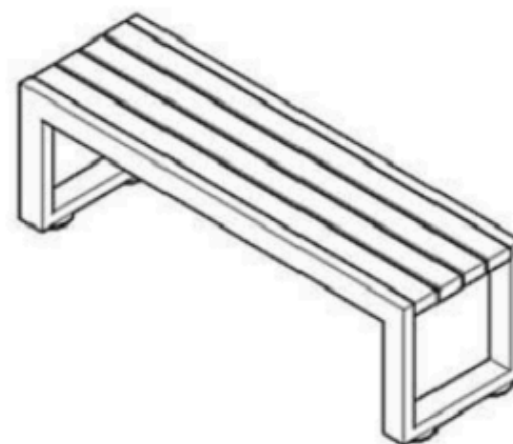

CODE: PWB-154

LEGS: IRON PROFILE

RECYCLABILITY : %100 ECOLOGICAL

PAINT: STATIC POLYESTER OVEN

AREA OF USE : OUTDOOR

WOOD: THERMOWOOD YELLOW PINE

PROTECTION: MAINTENANCE-FREE