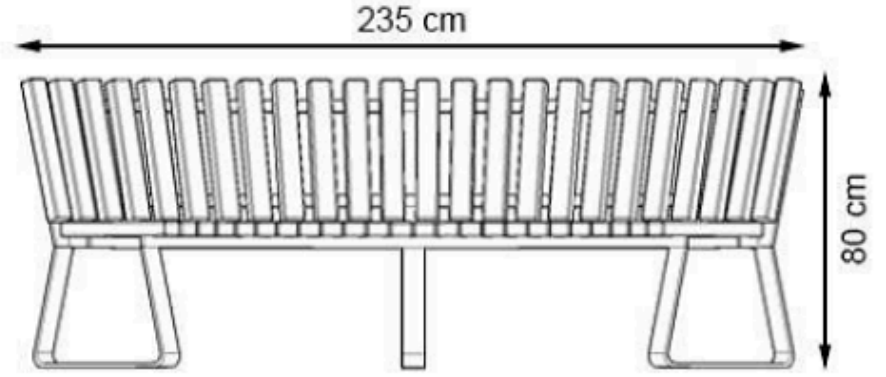

RECYCLABILITY : %100 ECOLOGICAL

PAINT: NATURAL

AREA OF USE : OUTDOOR

WOOD: THERMOWOOD YELLOW PINE

PROTECTION: MAINTENANCE-FREE

CODE: PWB-197

AYAKLAR	DEMİR SİLME LAMA
BOYA	STATİK POLYESTER FIRIN
AHŞAP	THERMOWOOD SARI ÇAM
KULLANIM	DIŞ MEKAN