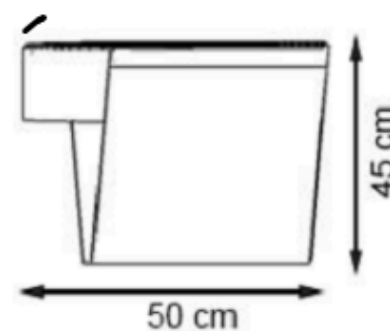

CODE: PWB-127

LEGS: IRON SHEET

RECYCLABILITY : %100 ECOLOGICAL

PAINT: STATIC POLYESTER OVEN

AREA OF USE : OUTDOOR

WOOD: THERMOWOOD YELLOW PINE

PROTECTION: MAINTENANCE-FREE