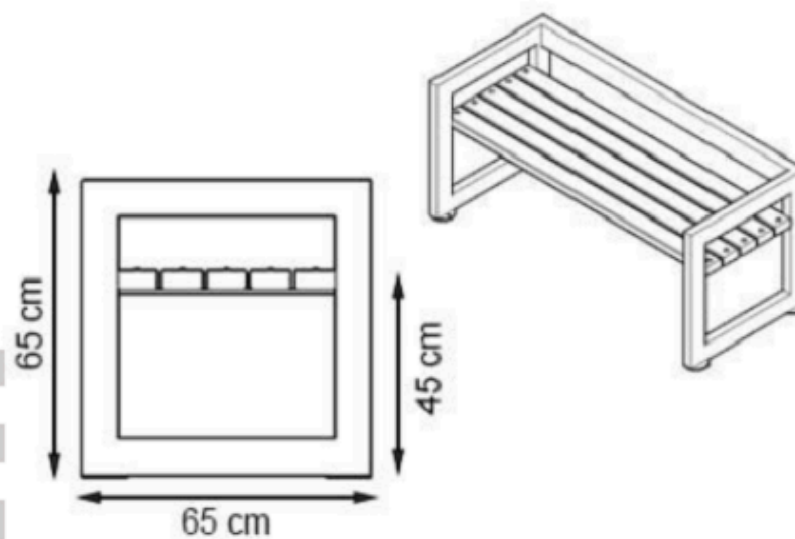

LEGS: IRON PROFILE

RECYCLABILITY : %100 ECOLOGICAL

PAINT: STATIC POLYESTER OVEN

AREA OF USE : OUTDOOR

WOOD: THERMOWOOD YELLOW PINE

PROTECTION: MAINTENANCE-FREE

CODE: PWB-156

LEGS: IRON PROFILE