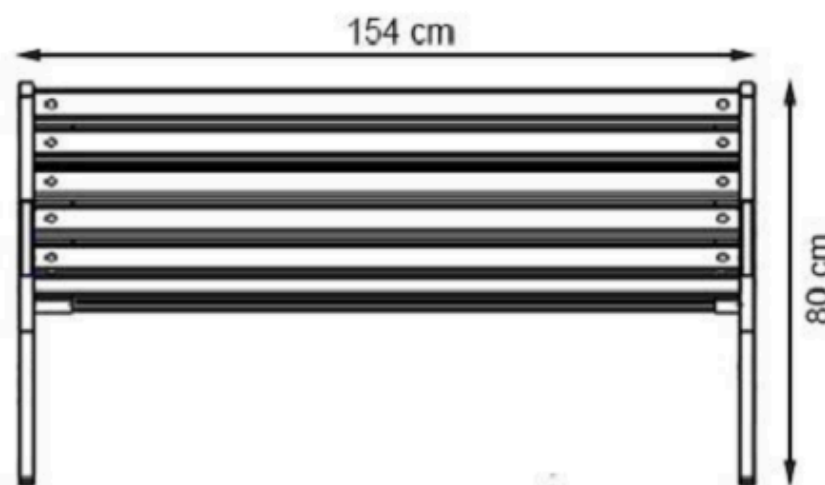

CODE: PWB-149

LEGS: ALUMINUM CASTING

RECYCLABILITY : %100 ECOLOGICAL

PAINT: STATIC POLYESTER OVEN

AREA OF USE : OUTDOOR

WOOD: THERMOWOOD YELLOW PINE

PROTECTION: MAINTENANCE-FREE