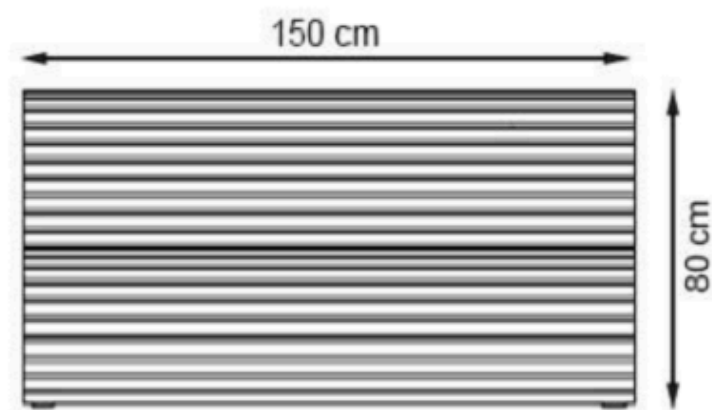

CODE: PWB-175

LEGS: SHEET METAL

RECYCLABILITY : %100 ECOLOGICAL

PAINT: STATIC POLYESTER OVEN

AREA OF USE : OUTDOOR

WOOD: THERMOWOOD YELLOW PINE

PROTECTION: MAINTENANCE-FREE