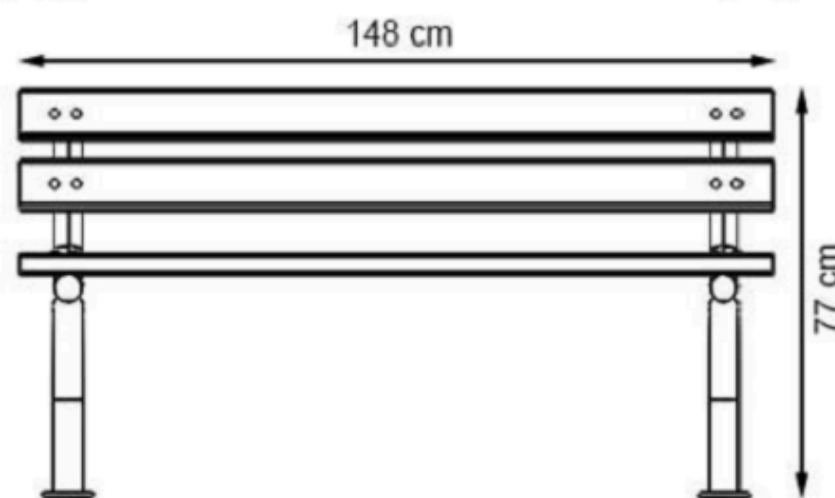

CODE: PWB-128

LEGS: IRON SHEET

PAINT: STATIC POLYESTER OVEN

WOOD: THERMOWOOD YELLOW PINE

RECYCLABILITY : %100 ECOLOGICAL

AREA OF USE : OUTDOOR

PROTECTION: MAINTENANCE-FREE

CODE: PWB-129