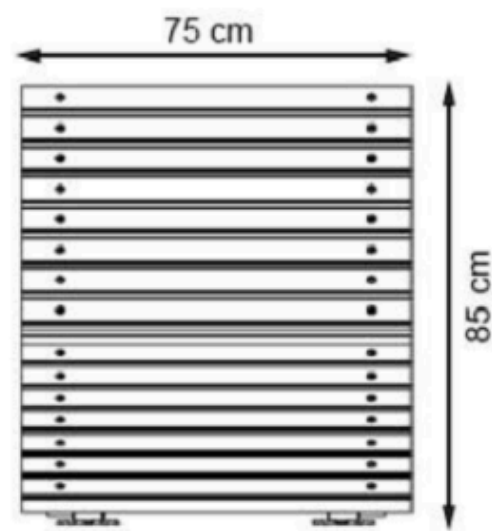

LEGS: IRON PROFILE

RECYCLABILITY : %100 ECOLOGICAL

PAINT: STATIC POLYESTER OVEN

AREA OF USE : OUTDOOR

WOOD: THERMOWOOD YELLOW PINE

PROTECTION: MAINTENANCE-FREE

CODE: PWB-172

LEGS: SHEET METAL