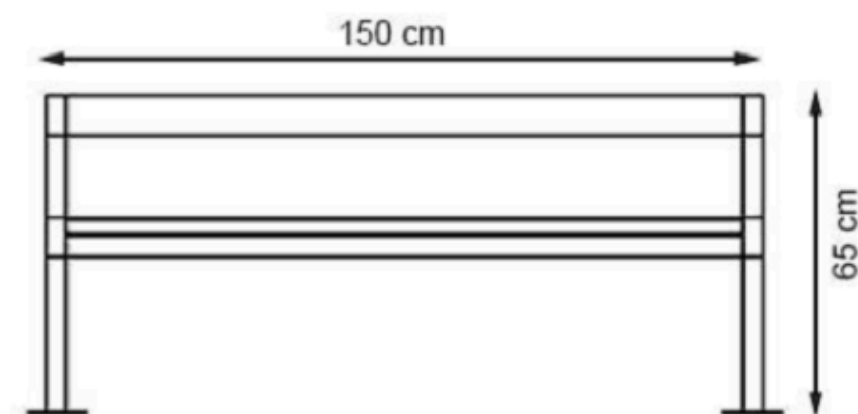

Code: PWB-153

LEGS: IRON PROFILE

PAINT: STATIC POLYESTER OVEN

WOOD: THERMOWOOD YELLOW PINE

RECYCLABILITY : %100 ECOLOGICAL

AREA OF USE : OUTDOOR

PROTECTION: MAINTENANCE-FREE