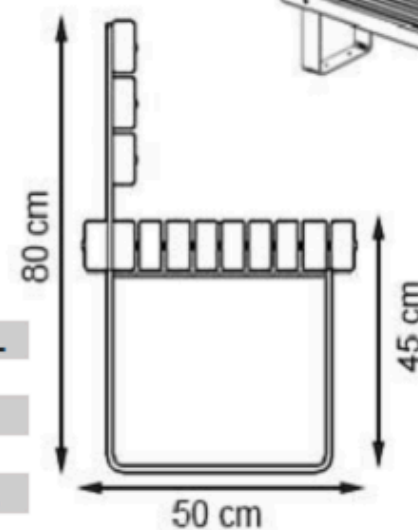

RECYCLABILITY : %100 ECOLOGICAL

PAINT: STATIC POLYESTER OVEN

AREA OF USE : OUTDOOR

WOOD: THERMOWOOD YELLOW PINE

PROTECTION: MAINTENANCE-FREE

CODE: PWB-181

LEGS: SHEET METAL

RECYCLABILITY : %100 ECOLOGICAL