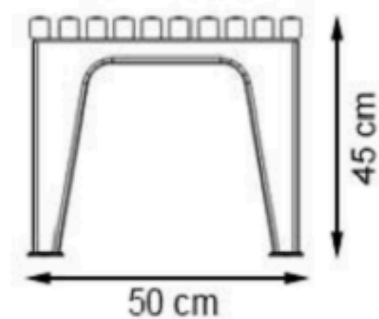

CODE: PWB-119

LEGS: ALUMINUM CASTING

RECYCLABILITY : %100 ECOLOGICAL

PAINT: STATIC POLYESTER OVEN

AREA OF USE : OUTDOOR

WOOD: THERMOWOOD YELLOW PINE

PROTECTION: MAINTENANCE-FREE