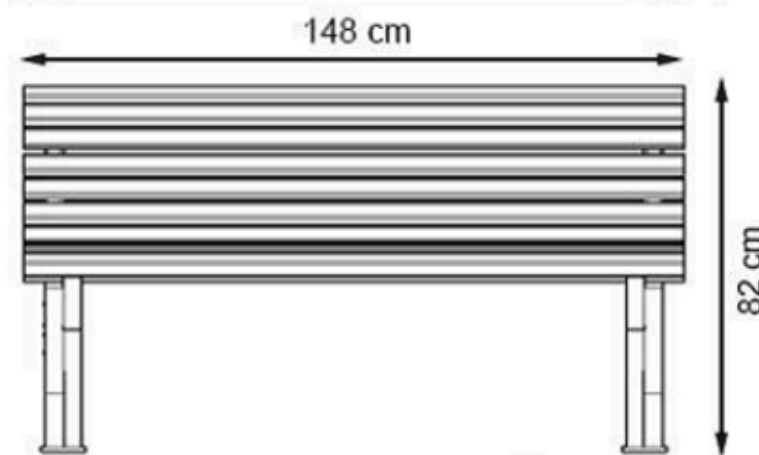

CODE: PWB-193

LEGS: THERMOWOOD WOOD

RECYCLABILITY : %100 ECOLOGICAL

PAINT: NATURAL

AREA OF USE : OUTDOOR

WOOD: THERMOWOOD YELLOW PINE

PROTECTION: MAINTENANCE-FREE