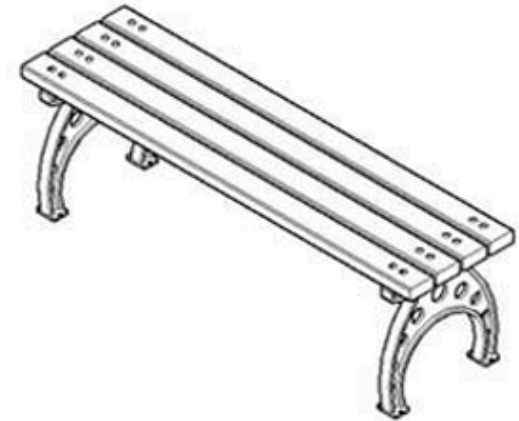

CODE: PWB-134

AYAKLAR ALÜMİNYUM DÖKÜM

BOYA STATİK POLYESTER FIRIN

AHŞAP THERMOWOOD SARI ÇAM

KULLANIM DIŞ MEKAN

DÖNÜŞÜM %100 EKOLOJİK

TESLİMAT MONTAJLI

KORUMA BAKIM GEREKMEZ

GARANTİ KOŞULSUZ 10 YIL