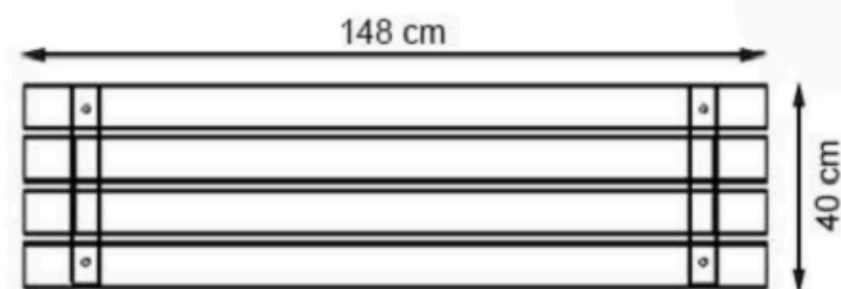

CODE: PWB-138

LEGS: SHEET METAL

RECYCLABILITY : %100 ECOLOGICAL

PAINT: STATIC POLYESTER OVEN

AREA OF USE : OUTDOOR

WOOD: THERMOWOOD YELLOW PINE

PROTECTION: MAINTENANCE-FREE