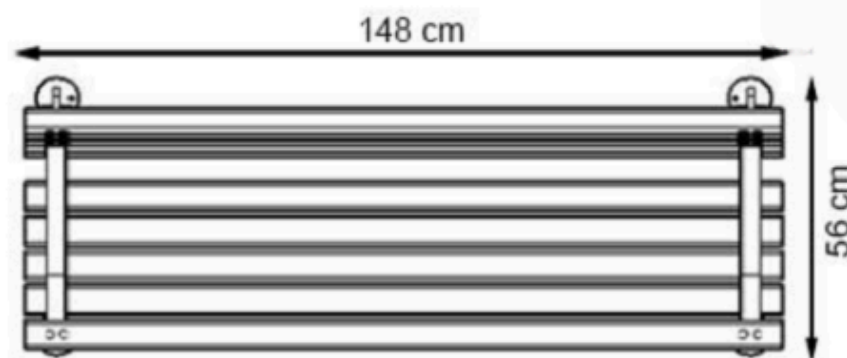

CODE: PWB-120

LEGS: ALUMINUM CASTING

RECYCLABILITY : %100 ECOLOGICAL

PAINT: STATIC POLYESTER OVEN

AREA OF USE : OUTDOOR

WOOD: THERMOWOOD YELLOW PINE

PROTECTION: MAINTENANCE-FREE