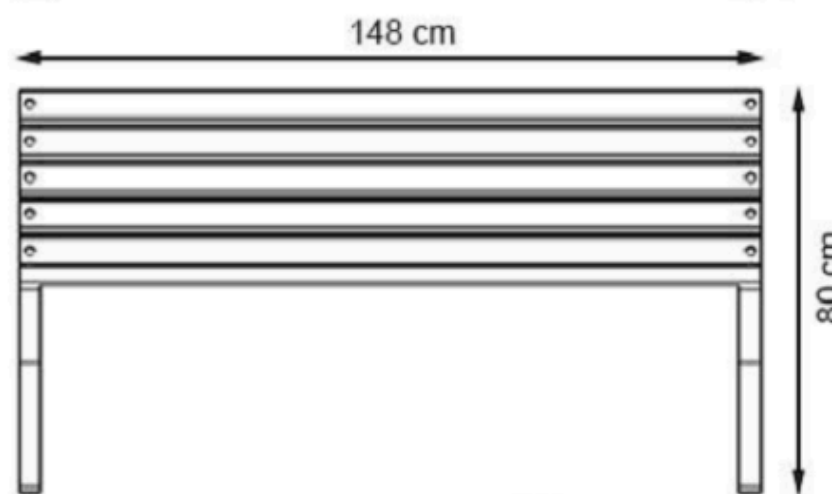

LEGS: IRON PROFILE

RECYCLABILITY : %100 ECOLOGICAL

PAINT: STATIC POLYESTER OVEN

AREA OF USE : OUTDOOR

WOOD: THERMOWOOD YELLOW PINE

PROTECTION: MAINTENANCE-FREE

CODE: PWB-148

LEGS: SHEET METAL