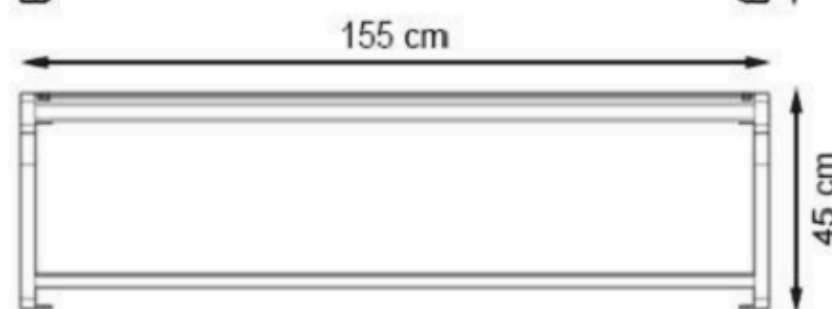

CODE: PWB-166

LEGS: ALUMINUM CASTING

RECYCLABILITY : %100 ECOLOGICAL

PAINT: STATIC POLYESTER OVEN

AREA OF USE : OUTDOOR

WOOD: THERMOWOOD YELLOW PINE

PROTECTION: MAINTENANCE-FREE