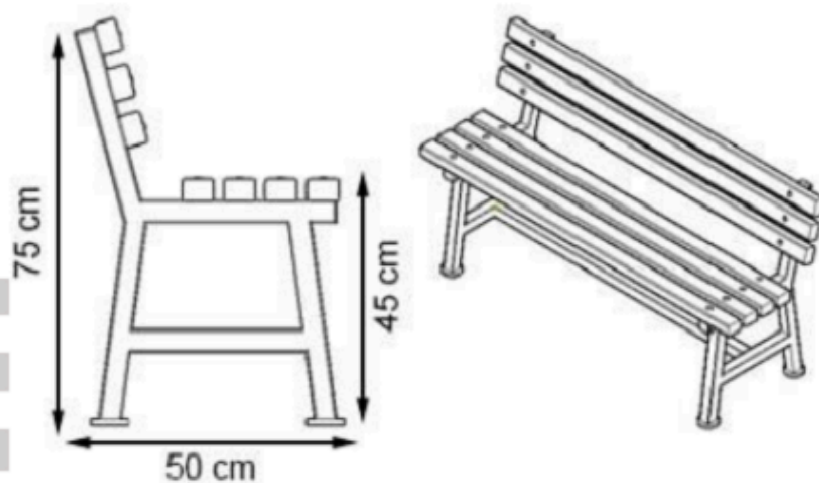

CODE: PWB-108

LEGS: IRON SQUARE PROFILE

RECYCLABILITY : %100 ECOLOGICAL

PAINT: STATIC POLYESTER OVEN

AREA OF USE : OUTDOOR

WOOD: THERMOWOOD YELLOW PINE

PROTECTION: MAINTENANCE-FREE