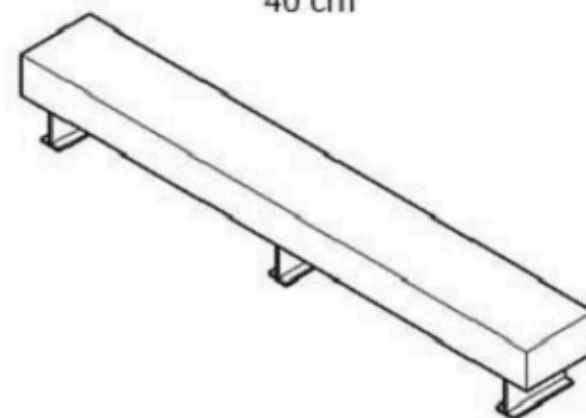

CODE: PWB-186

LEGS: SHEET METAL

RECYCLABILITY : %100 ECOLOGICAL

PAINT: STATIC POLYESTER OVEN

AREA OF USE : OUTDOOR

WOOD: THERMOWOOD YELLOW PINE

PROTECTION: MAINTENANCE-FREE