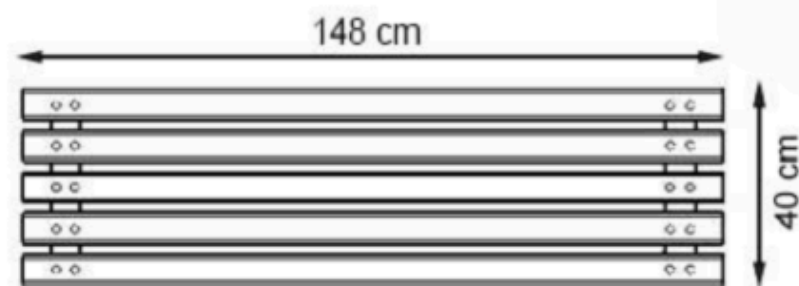

CODE: PWB-167

LEGS: ALUMINUM CASTING

RECYCLABILITY : %100 ECOLOGICAL

PAINT: STATIC POLYESTER OVEN

AREA OF USE : OUTDOOR

WOOD: THERMOWOOD YELLOW PINE

PROTECTION: MAINTENANCE-FREE