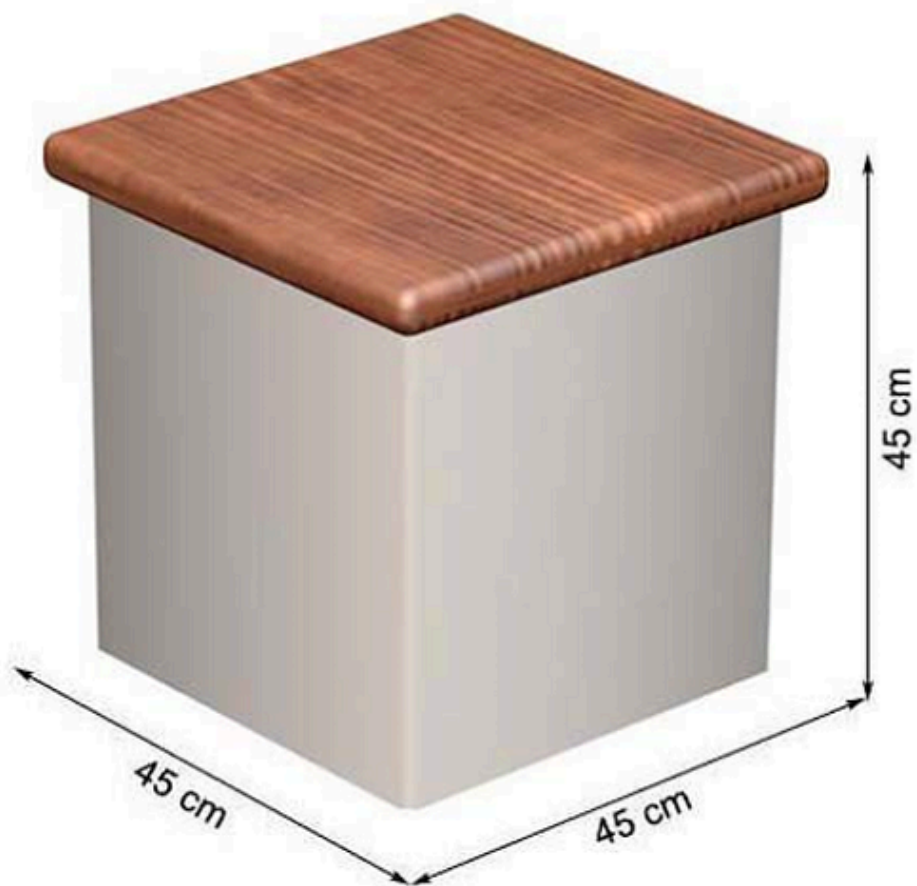

LEGS: IRON SQUARE PROFILE

RECYCLABILITY : %100 ECOLOGICAL

PAINT: STATIC POLYESTER OVEN

AREA OF USE : OUTDOOR

WOOD: THERMOWOOD YELLOW PINE

PROTECTION: MAINTENANCE-FREE

CODE: PWB-015

LEGS: WHITE CONCRETE