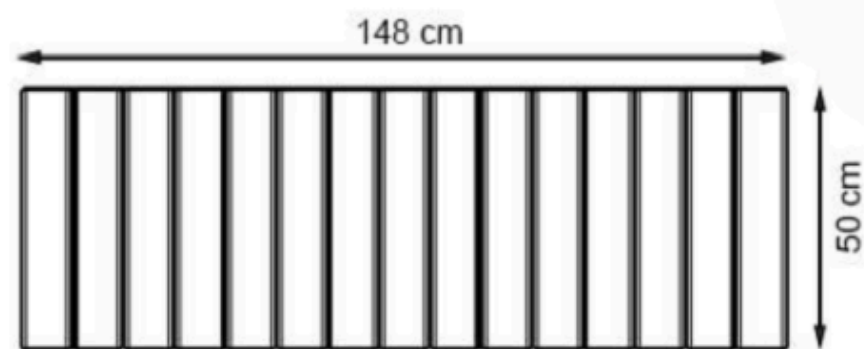

CODE: PWB-191

LEGS: THERMOWOOD WOOD

RECYCLABILITY : %100 ECOLOGICAL

PAINT: NATURAL

AREA OF USE : OUTDOOR

WOOD: THERMOWOOD YELLOW PINE

PROTECTION: MAINTENANCE-FREE