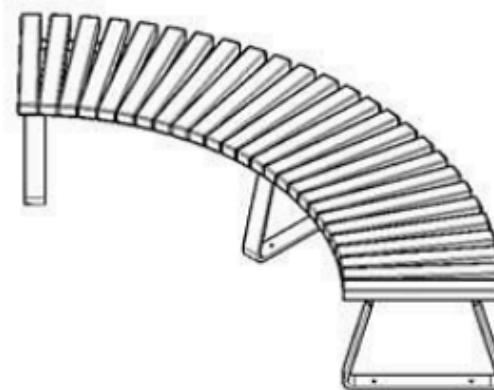

CODE: PWB-198

LEGS: SHEET METAL

RECYCLABILITY : %100 ECOLOGICAL

PAINT: STATIC POLYESTER OVEN

AREA OF USE : OUTDOOR

WOOD: THERMOWOOD YELLOW PINE

PROTECTION: MAINTENANCE-FREE