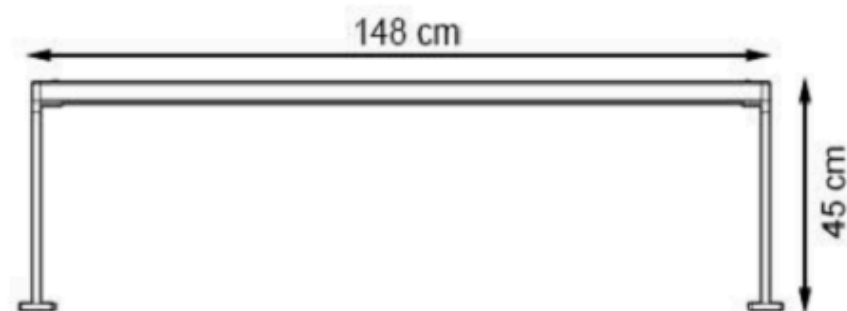

CODE: PWB-118

LEGS: ALUMINUM CASTING

RECYCLABILITY : %100 ECOLOGICAL

PAINT: STATIC POLYESTER OVEN

AREA OF USE : OUTDOOR

WOOD: THERMOWOOD YELLOW PINE

PROTECTION: MAINTENANCE-FREE