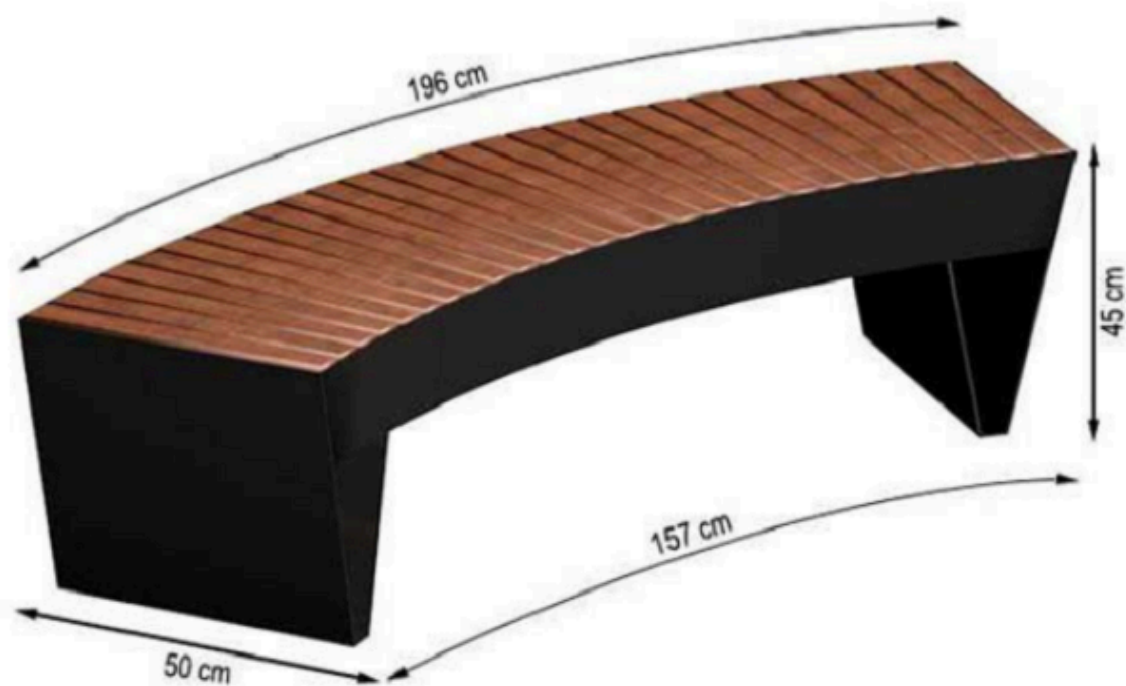

CODE: PWB-127

LEGS: IRON SHEET

RECYCLABILITY : %100 ECOLOGICAL

PAINT: STATIC POLYESTER OVEN

AREA OF USE : OUTDOOR

WOOD: THERMOWOOD YELLOW PINE

PROTECTION: MAINTENANCE-FREE