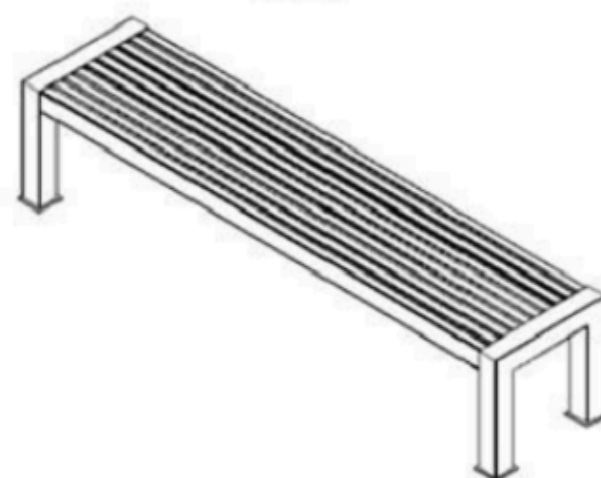

LEGS: IRON PIPE PROFILE

PAINT: STATIC POLYESTER OVEN

WOOD: THERMOWOOD YELLOW PINE

RECYCLABILITY : %100 ECOLOGICAL

AREA OF USE : OUTDOOR

PROTECTION: MAINTENANCE-FREE

CODE: PWB-114

LEGS: IRON PROFILE

RECYCLABILITY : %100 ECOLOGICAL

PAINT: STATIC POLYESTER OVEN

AREA OF USE : OUTDOOR

WOOD: THERMOWOOD YELLOW PINE

PROTECTION: MAINTENANCE-FREE

CODE: PWB-115

LEGS: IRON SQUARE PROFILE

RECYCLABILITY : %100 ECOLOGICAL