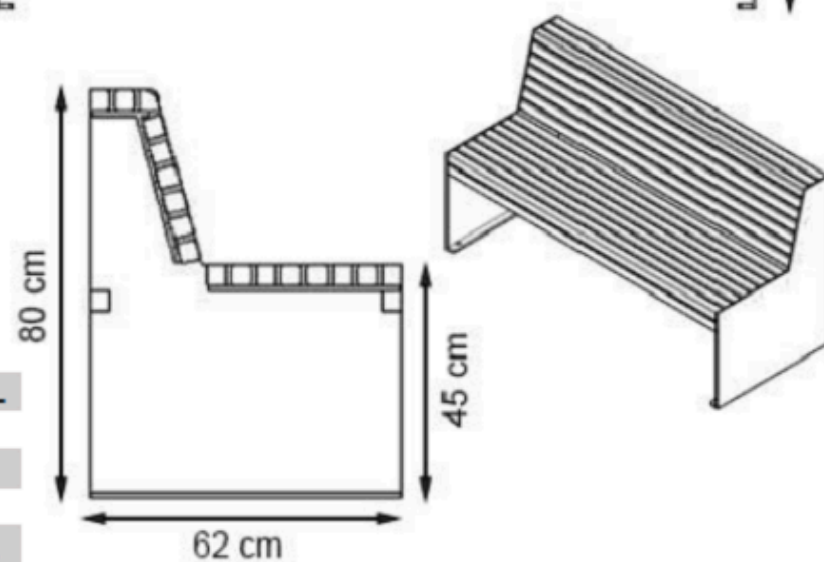

CODE: PWB-161

LEGS: SHEET METAL

RECYCLABILITY : %100 ECOLOGICAL

PAINT: STATIC POLYESTER OVEN

AREA OF USE : OUTDOOR

WOOD: THERMOWOOD YELLOW PINE

PROTECTION: MAINTENANCE-FREE