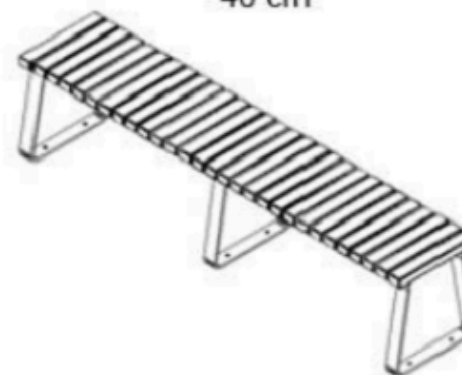

LEGS: IRON SQUARE PROFILE

RECYCLABILITY : %100 ECOLOGICAL

PAINT: STATIC POLYESTER OVEN

AREA OF USE : OUTDOOR

WOOD: THERMOWOOD YELLOW PINE

PROTECTION: MAINTENANCE-FREE

CODE: PWB-106

LEGS: SHEET IRON