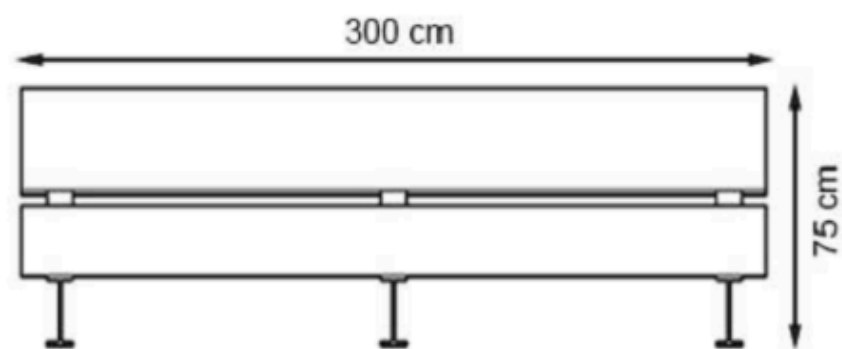

CODE: PWB-185

LEGS: SHEET METAL

RECYCLABILITY : %100 ECOLOGICAL

PAINT: STATIC POLYESTER OVEN

AREA OF USE : OUTDOOR

WOOD: THERMOWOOD YELLOW PINE

PROTECTION: MAINTENANCE-FREE