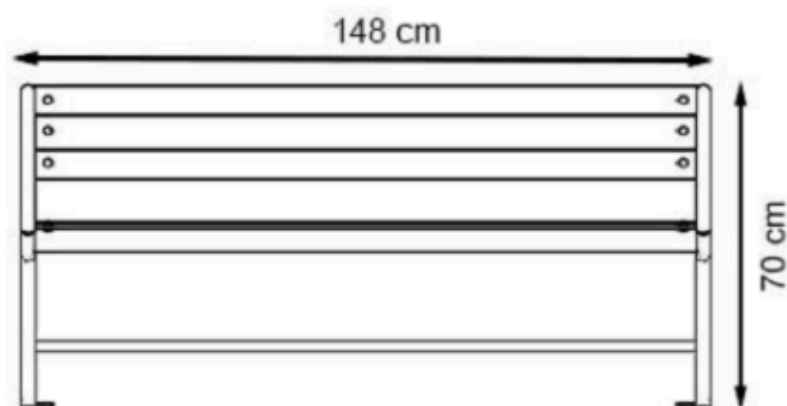

CODE: PWB-112

LEGS: ALUMINUM CASTING

RECYCLABILITY : %100 ECOLOGICAL

PAINT: STATIC POLYESTER OVEN

AREA OF USE : OUTDOOR

WOOD: THERMOWOOD YELLOW PINE

PROTECTION: MAINTENANCE-FREE