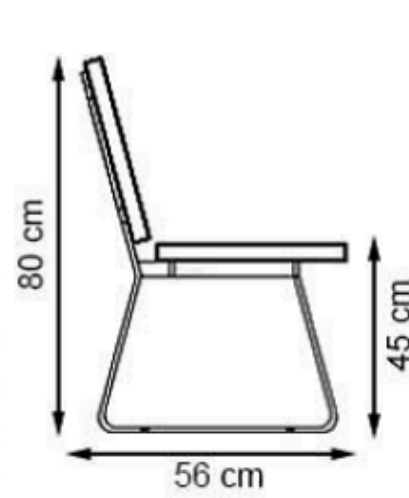

RECYCLABILITY : %100 ECOLOGICAL

PAINT: NATURAL

AREA OF USE : OUTDOOR

WOOD: THERMOWOOD YELLOW PINE

PROTECTION: MAINTENANCE-FREE

CODE: PWB-197

AYAKLAR	DEMİR SİLME LAMA
BOYA	STATİK POLYESTER FIRIN
AHŞAP	THERMOWOOD SARI ÇAM
KULLANIM	DIŞ MEKAN