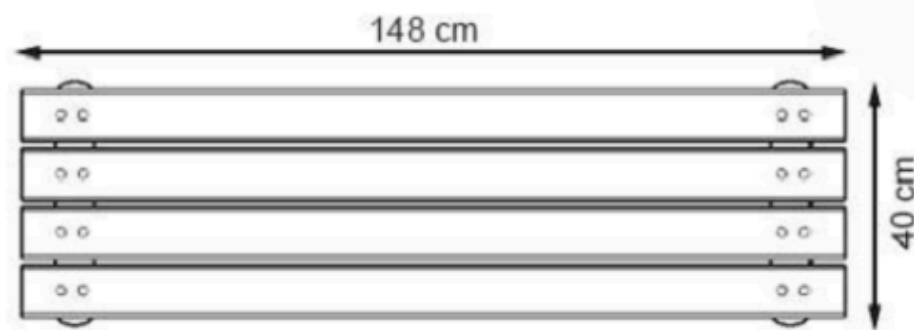

LEGS: IRON PIPE PROFILE

RECYCLABILITY : %100 ECOLOGICAL

PAINT: STATIC POLYESTER OVEN

AREA OF USE : OUTDOOR

WOOD: THERMOWOOD YELLOW PINE

PROTECTION: MAINTENANCE-FREE

CODE: PWB-130

LEGS: IRON PIPE PROFILE