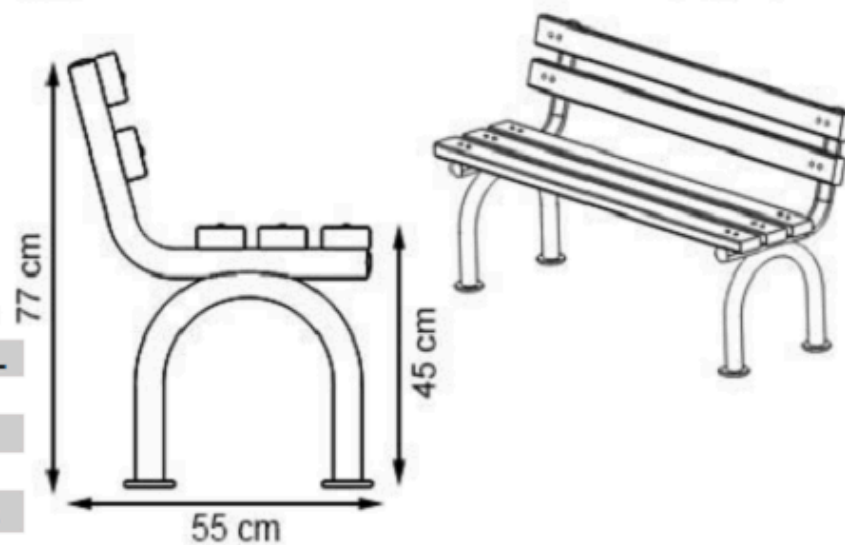

CODE: PWB-128

LEGS: IRON SHEET

PAINT: STATIC POLYESTER OVEN

WOOD: THERMOWOOD YELLOW PINE

RECYCLABILITY : %100 ECOLOGICAL

AREA OF USE : OUTDOOR

PROTECTION: MAINTENANCE-FREE

CODE: PWB-129