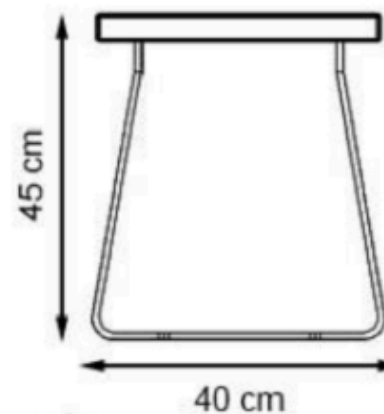

LEGS: IRON SQUARE PROFILE

RECYCLABILITY : %100 ECOLOGICAL

PAINT: STATIC POLYESTER OVEN

AREA OF USE : OUTDOOR

WOOD: THERMOWOOD YELLOW PINE

PROTECTION: MAINTENANCE-FREE

CODE: PWB-106

LEGS: SHEET IRON