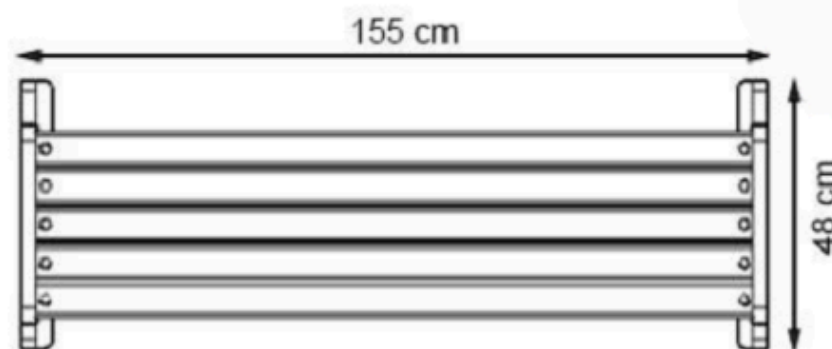

CODE: PWB-166

LEGS: ALUMINUM CASTING

RECYCLABILITY : %100 ECOLOGICAL

PAINT: STATIC POLYESTER OVEN

AREA OF USE : OUTDOOR

WOOD: THERMOWOOD YELLOW PINE

PROTECTION: MAINTENANCE-FREE