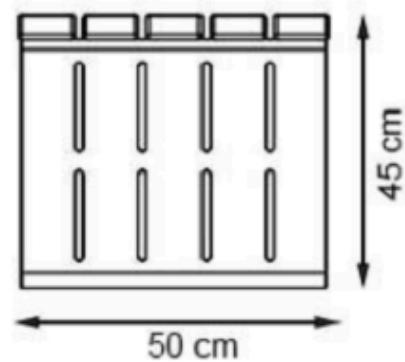

CODE: PWB-150

LEGS: SHEET METAL

RECYCLABILITY : %100 ECOLOGICAL

PAINT: STATIC POLYESTER OVEN

AREA OF USE : OUTDOOR

WOOD: THERMOWOOD YELLOW PINE

PROTECTION: MAINTENANCE-FREE