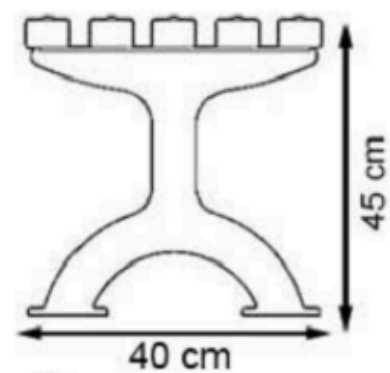

CODE:PWB-111

LEGS: ALUMINUM CASTING

RECYCLABILITY : %100 ECOLOGICAL

PAINT: STATIC POLYESTER OVEN

AREA OF USE : OUTDOOR

WOOD: THERMOWOOD YELLOW PINE

PROTECTION: MAINTENANCE-FREE