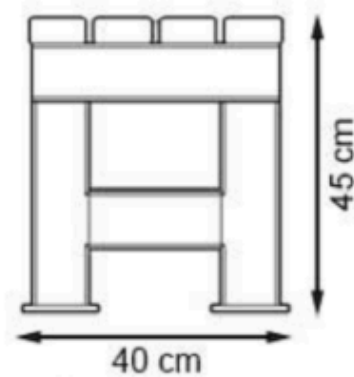

CODE: PWB-190

LEGS: THERMOWOOD WOOD

RECYCLABILITY : %100 ECOLOGICAL

PAINT: NATURAL

AREA OF USE : OUTDOOR

WOOD: THERMOWOOD YELLOW PINE

PROTECTION: MAINTENANCE-FREE