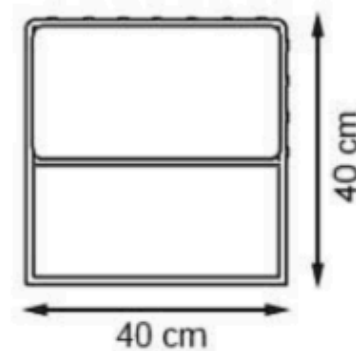

CODE: PWB-186

LEGS: SHEET METAL

RECYCLABILITY : %100 ECOLOGICAL

PAINT: STATIC POLYESTER OVEN

AREA OF USE : OUTDOOR

WOOD: THERMOWOOD YELLOW PINE

PROTECTION: MAINTENANCE-FREE

CODE: PWB-187