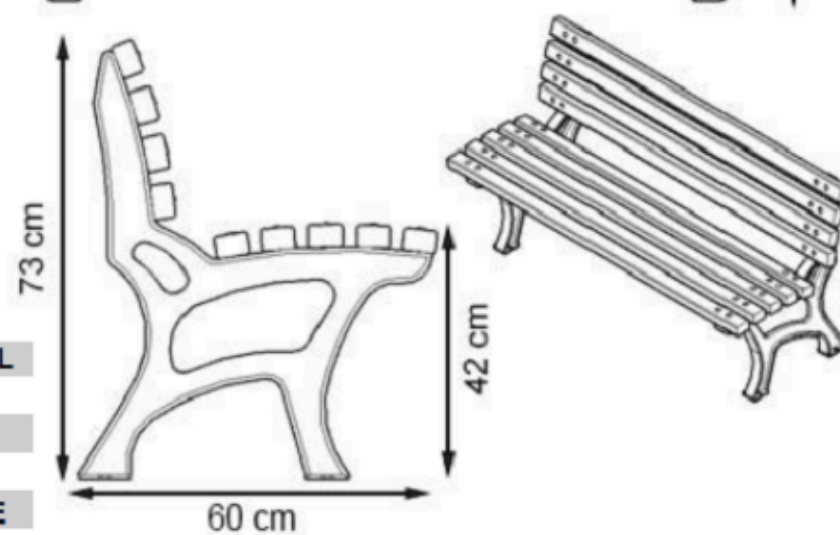

RECYCLABILITY : %100 ECOLOGICAL

PAINT: STATIC POLYESTER OVEN

AREA OF USE : OUTDOOR

WOOD: THERMOWOOD YELLOW PINE

PROTECTION: MAINTENANCE-FREE

CODE: PWB-141

LEGS: ALUMINUM CASTING

PAINT: STATIC POLYESTER OVEN