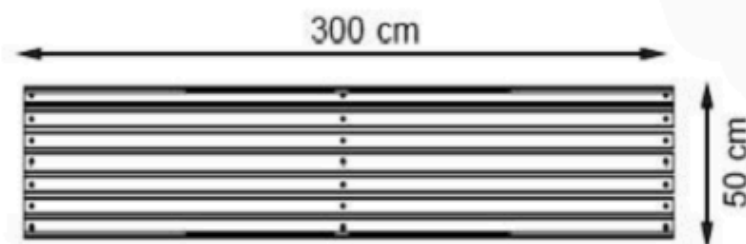

CODE: PWB-178

LEGS: SHEET METAL

RECYCLABILITY : %100 ECOLOGICAL

PAINT: STATIC POLYESTER OVEN

AREA OF USE : OUTDOOR

WOOD: THERMOWOOD YELLOW PINE

PROTECTION: MAINTENANCE-FREE

CODE: PWB-179