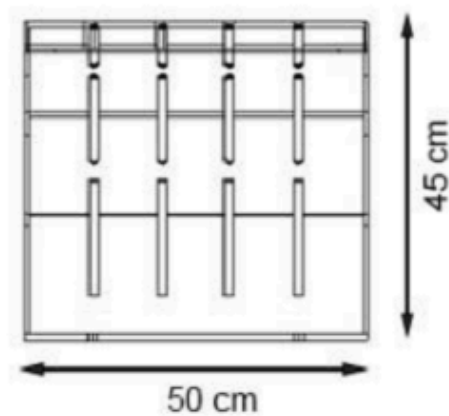

CODE: PWB-151

LEGS: SHEET METAL

RECYCLABILITY : %100 ECOLOGICAL

PAINT: STATIC POLYESTER OVEN

AREA OF USE : OUTDOOR

WOOD: THERMOWOOD YELLOW PINE

PROTECTION: MAINTENANCE-FREE