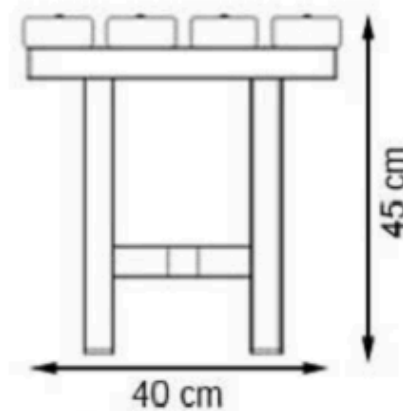

KOD: B-102

LEGS: IRON SQUARE PROFILE

RECYCLABILITY : %100 ECOLOGICAL

PAINT: STATIC POLYESTER OVEN

AREA OF USE : OUTDOOR

WOOD: THERMOWOOD YELLOW PINE

PROTECTION: MAINTENANCE-FREE