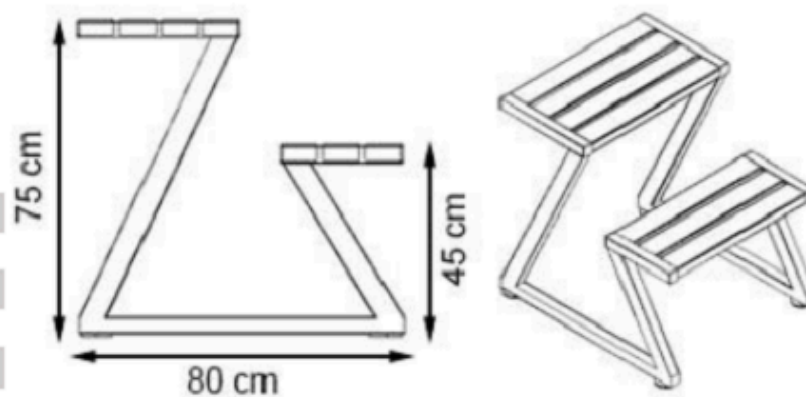

CODE: PWB-025

LEGS: IRON PROFILE

RECYCLABILITY : %100 ECOLOGICAL

PAINT: STATIC POLYESTER OVEN

AREA OF USE : OUTDOOR

WOOD: THERMOWOOD YELLOW PINE

PROTECTION: MAINTENANCE-FREE