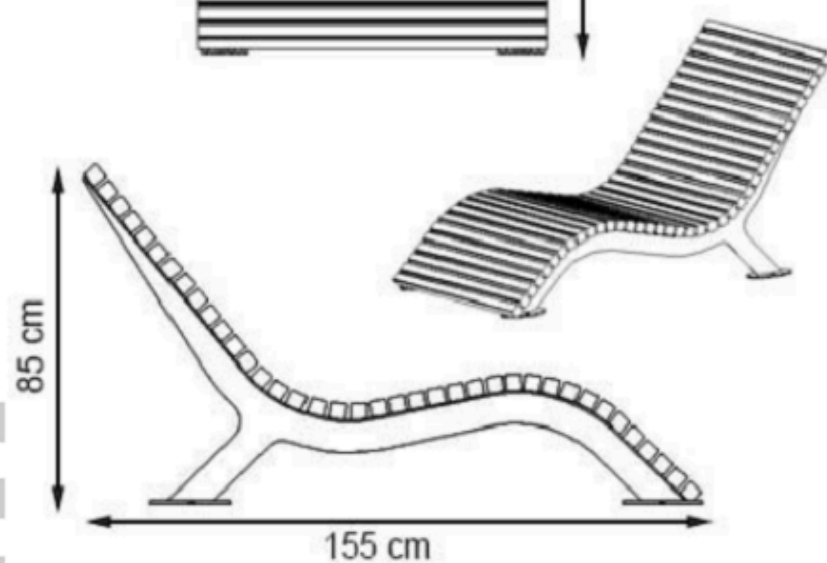

CODE: PWB-170

LEGS: SHEET METAL

RECYCLABILITY : %100 ECOLOGICAL

PAINT: STATIC POLYESTER OVEN

AREA OF USE : OUTDOOR

WOOD: THERMOWOOD YELLOW PINE

PROTECTION: MAINTENANCE-FREE