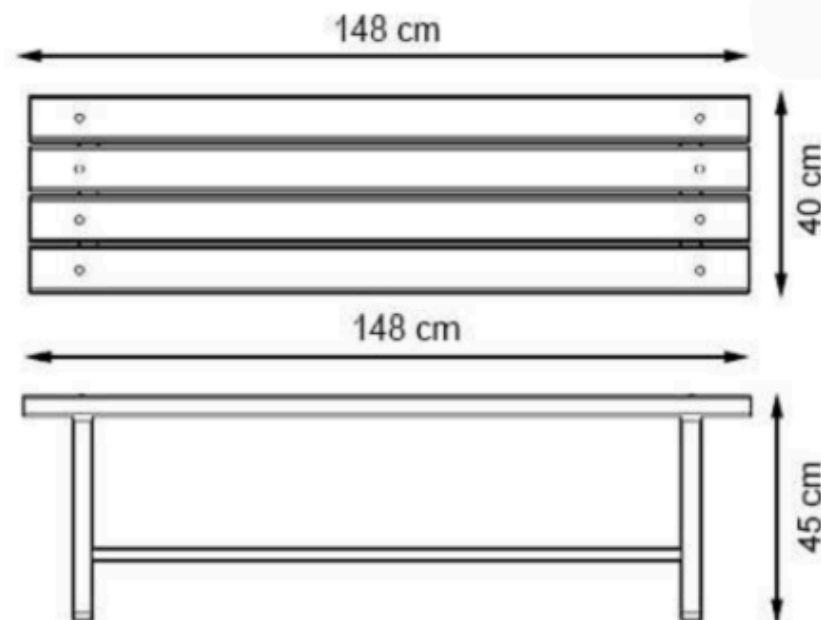

CODE: PWB-103

LEGS: IRON SQUARE PROFILE

RECYCLABILITY : %100 ECOLOGICAL

PAINT: STATIC POLYESTER OVEN

AREA OF USE : OUTDOOR

WOOD: THERMOWOOD YELLOW PINE

PROTECTION: MAINTENANCE-FREE