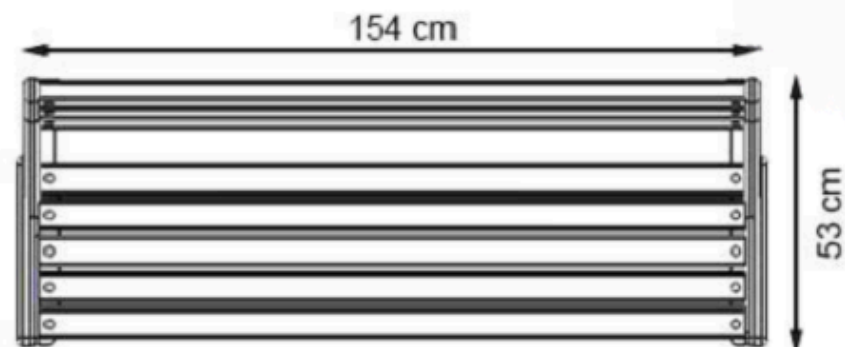

RECYCLABILITY : %100 ECOLOGICAL

PAINT: STATIC POLYESTER OVEN

AREA OF USE : OUTDOOR

WOOD: THERMOWOOD YELLOW PINE

PROTECTION: MAINTENANCE-FREE

CODE: PWB-165

LEGS: ALUMINUM CASTING

RECYCLABILITY : %100 ECOLOGICAL