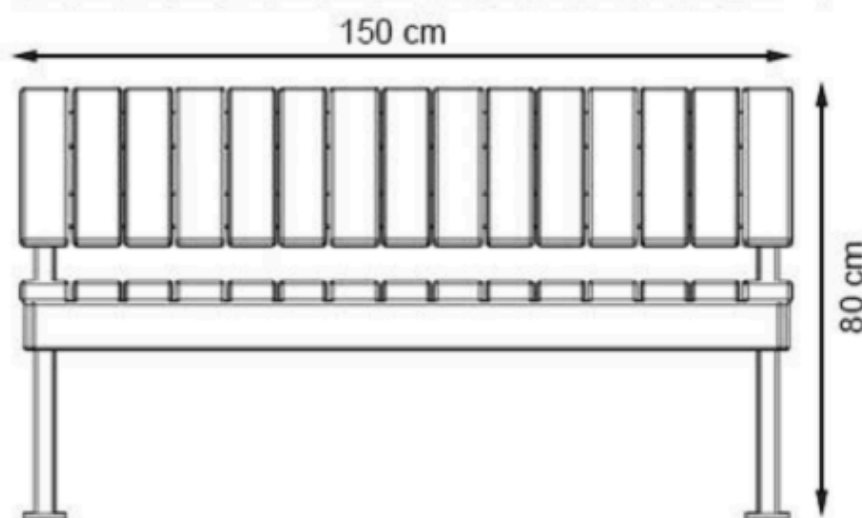

CODE: PWB-192

LEGS: THERMOWOOD WOOD

RECYCLABILITY : %100 ECOLOGICAL

PAINT: NATURAL

AREA OF USE : OUTDOOR

WOOD: THERMOWOOD YELLOW PINE

PROTECTION: MAINTENANCE-FREE