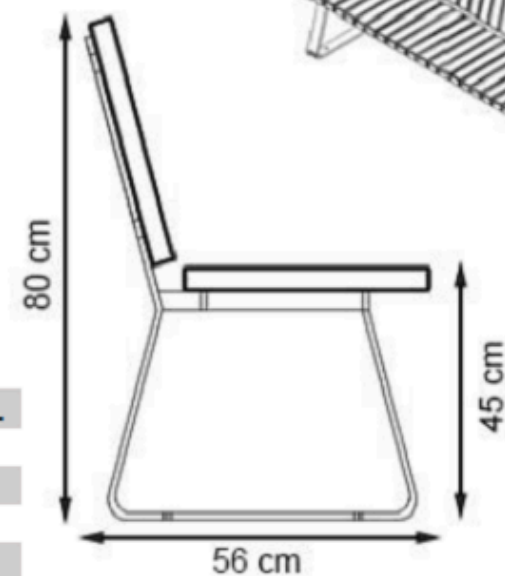

LEGS: SHEET METAL

RECYCLABILITY : %100 ECOLOGICAL

PAINT: STATIC POLYESTER OVEN

AREA OF USE : OUTDOOR

WOOD: THERMOWOOD YELLOW PINE

PROTECTION: MAINTENANCE-FREE

CODE: PWB-180

LEGS: SHEET METAL