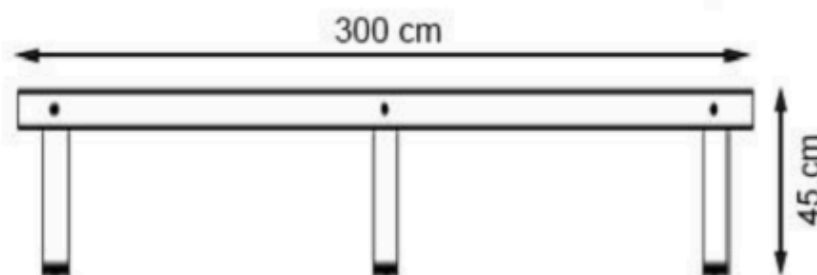

CODE: PWB-182

LEGS: SHEET METAL

RECYCLABILITY : %100 ECOLOGICAL

PAINT: STATIC POLYESTER OVEN

AREA OF USE : OUTDOOR

WOOD: THERMOWOOD YELLOW PINE

PROTECTION: MAINTENANCE-FREE