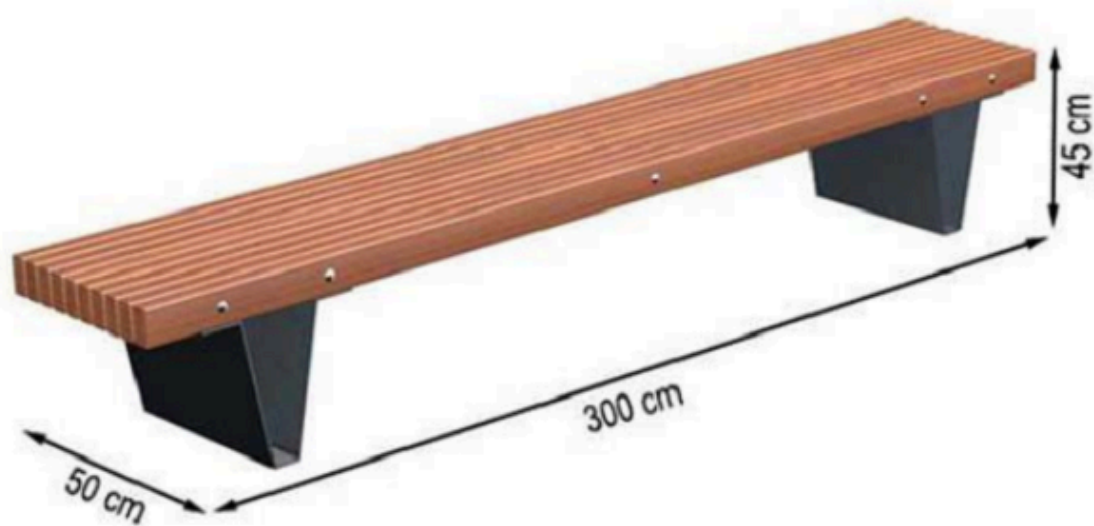

CODE: PWB-183

LEGS: SHEET METAL

RECYCLABILITY : %100 ECOLOGICAL

PAINT: STATIC POLYESTER OVEN

AREA OF USE : OUTDOOR

WOOD: THERMOWOOD YELLOW PINE

PROTECTION: MAINTENANCE-FREE