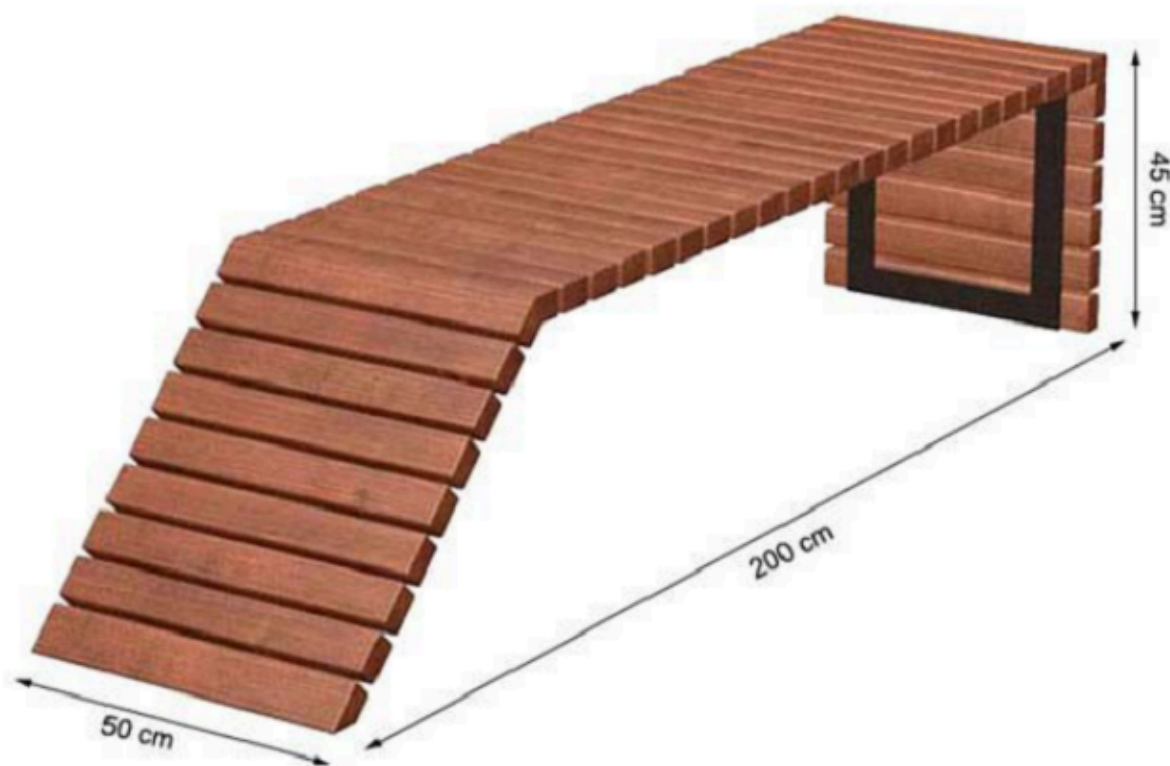

RECYCLABILITY : %100 ECOLOGICAL

PAINT: STATIC POLYESTER OVEN

AREA OF USE : OUTDOOR

WOOD: THERMOWOOD YELLOW PINE

PROTECTION: MAINTENANCE-FREE

CODE: PWB-107

LEGS: SHEET IRON

RECYCLABILITY : %100 ECOLOGICAL