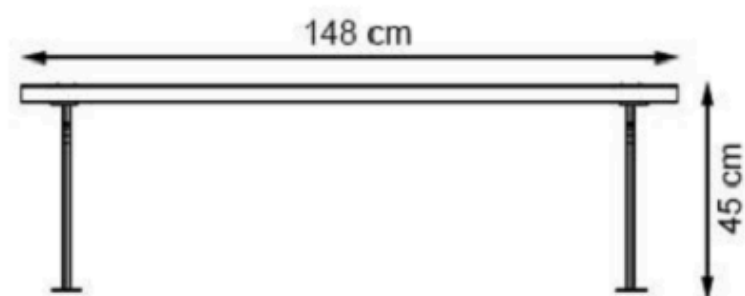

CODE: PWB-119

LEGS: ALUMINUM CASTING

RECYCLABILITY : %100 ECOLOGICAL

PAINT: STATIC POLYESTER OVEN

AREA OF USE : OUTDOOR

WOOD: THERMOWOOD YELLOW PINE

PROTECTION: MAINTENANCE-FREE