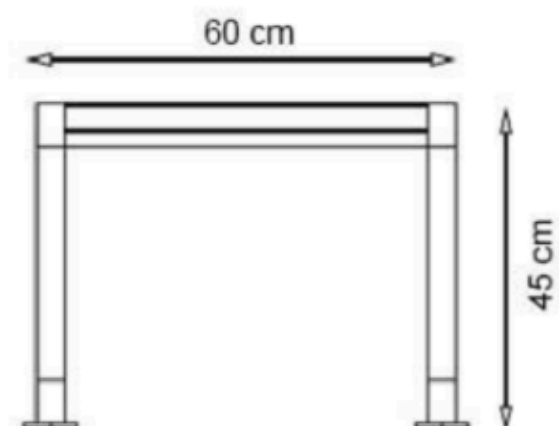

CODE: PWB-018

LEGS: IRON PROFILE

PAINT: STATIC POLYESTER OVEN

WOOD: THERMOWOOD YELLOW PINE

RECYCLABILITY : %100 ECOLOGICAL

AREA OF USE : OUTDOOR

PROTECTION: MAINTENANCE-FREE