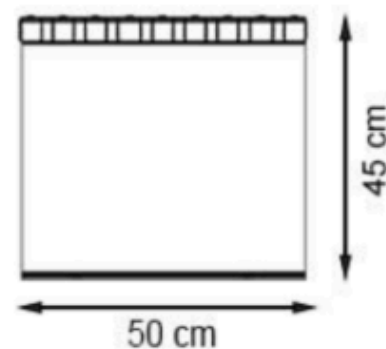

CODE: PWB-138

LEGS: SHEET METAL

RECYCLABILITY : %100 ECOLOGICAL

PAINT: STATIC POLYESTER OVEN

AREA OF USE : OUTDOOR

WOOD: THERMOWOOD YELLOW PINE

PROTECTION: MAINTENANCE-FREE

CODE: PWB-139