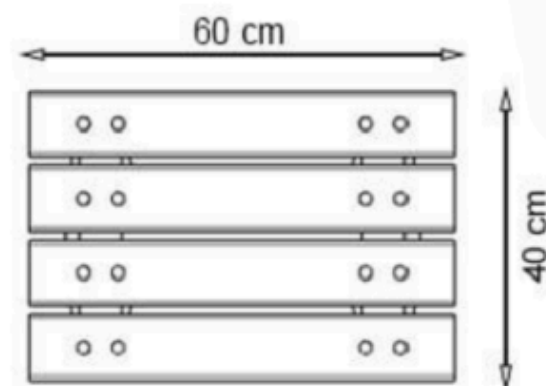

CODE: PWB-016

LEGS: SHEET METAL

PAINT: STATIC POLYESTER OVEN

WOOD: THERMOWOOD YELLOW PINE

RECYCLABILITY : %100 ECOLOGICAL

AREA OF USE : OUTDOOR

PROTECTION: MAINTENANCE-FREE