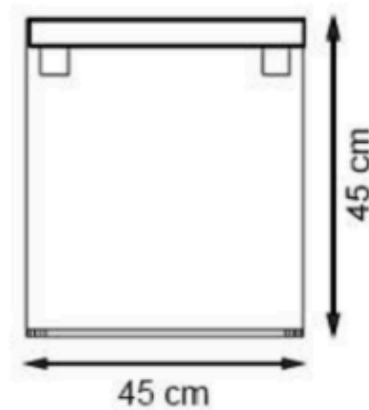

CODE: PWB-162

LEGS: SHEET METAL

RECYCLABILITY : %100 ECOLOGICAL

PAINT: STATIC POLYESTER OVEN

AREA OF USE : OUTDOOR

WOOD: THERMOWOOD YELLOW PINE

PROTECTION: MAINTENANCE-FREE