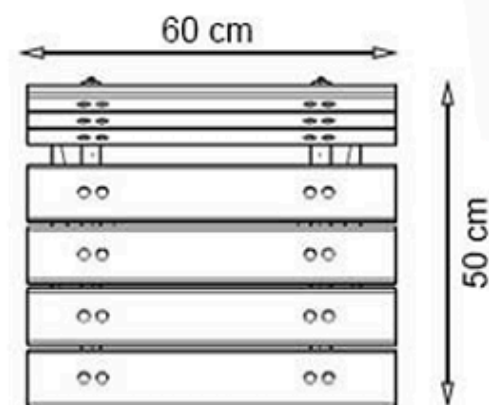

PARK WORLD MNE DOO

**URBAN FURNITURE**

CODE: PWB-011

LEGS: CONCRETE and CASTING

RECYCLABILITY : %100 ECOLOGICAL

PAINT: BLACK and NATURAL

AREA OF USE : OUTDOOR

WOOD: THERMOWOOD YELLOW PINE