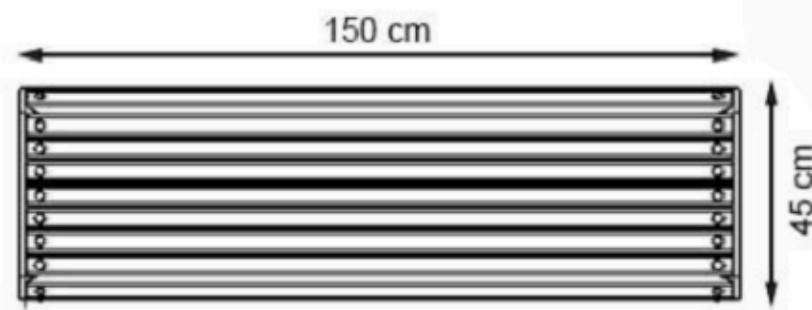

CODE: PWB-159

LEGS: ALUMINUM CASTING

RECYCLABILITY : %100 ECOLOGICAL

PAINT: STATIC POLYESTER OVEN

AREA OF USE : OUTDOOR

WOOD: THERMOWOOD YELLOW PINE

PROTECTION: MAINTENANCE-FREE