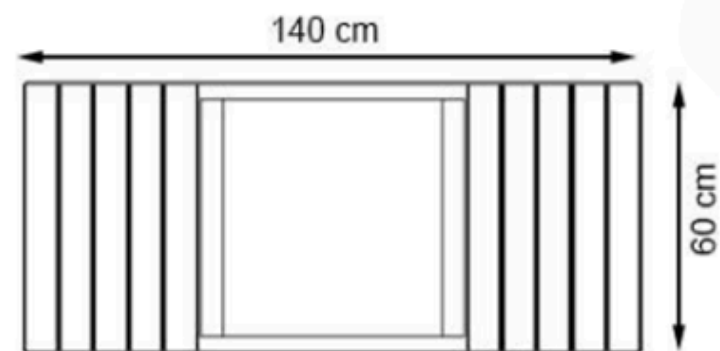

CODE: PWB-021

LEGS: IRON SHEET

RECYCLABILITY : %100 ECOLOGICAL

PAINT: STATIC POLYESTER OVEN

AREA OF USE : OUTDOOR

WOOD: THERMOWOOD YELLOW PINE

PROTECTION: MAINTENANCE-FREE