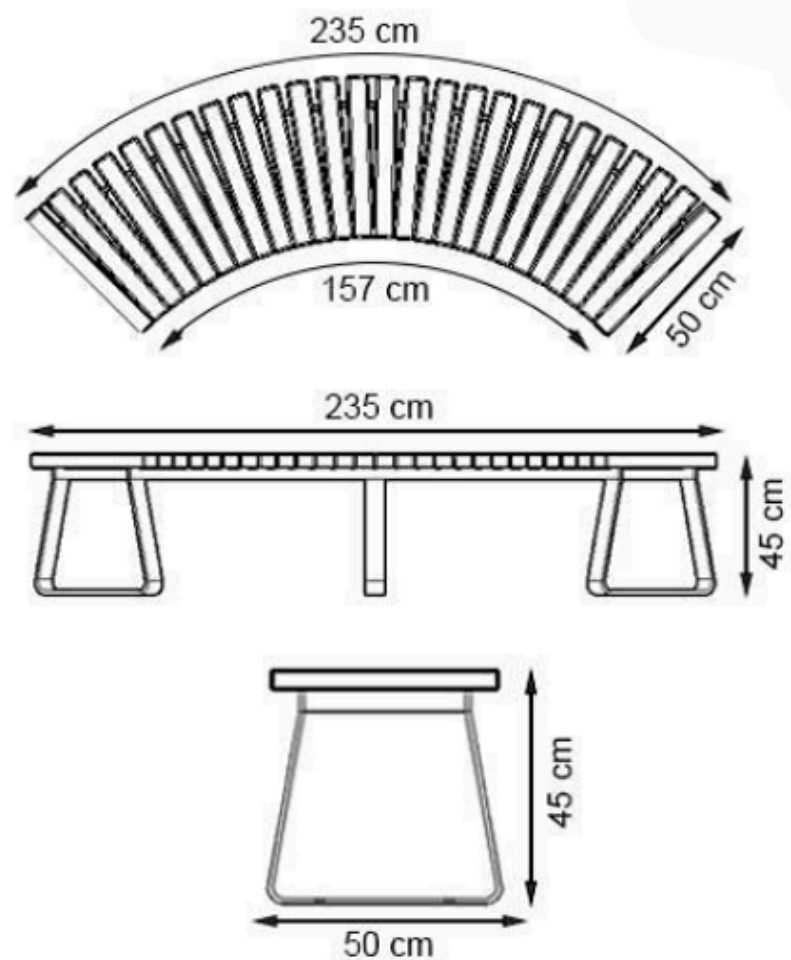

CODE: PWB-198

LEGS: SHEET METAL

RECYCLABILITY : %100 ECOLOGICAL

PAINT: STATIC POLYESTER OVEN

AREA OF USE : OUTDOOR

WOOD: THERMOWOOD YELLOW PINE

PROTECTION: MAINTENANCE-FREE