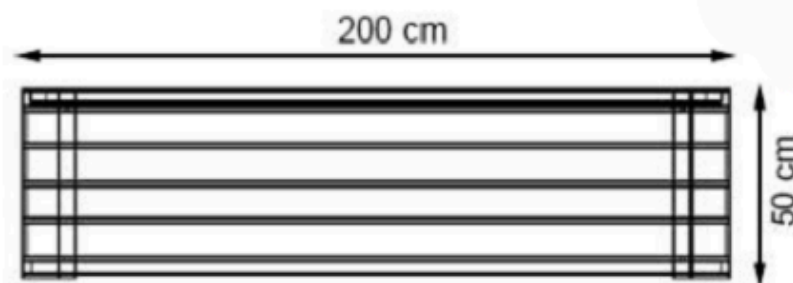

CODE: PWB-125

LEGS: IRON SHEET

PAINT: STATIC POLYESTER OVEN

WOOD: THERMOWOOD YELLOW PINE

RECYCLABILITY : %100 ECOLOGICAL

AREA OF USE : OUTDOOR

PROTECTION: MAINTENANCE-FREE