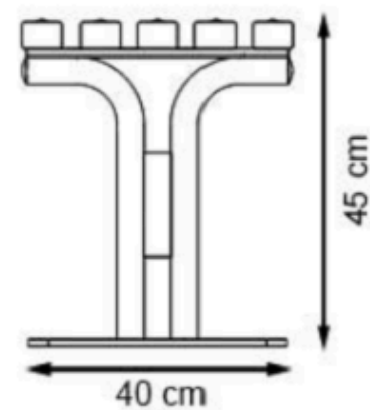

CODE: PWB-131

LEGS: IRON PIPE PROFILE

RECYCLABILITY : %100 ECOLOGICAL

PAINT: STATIC POLYESTER OVEN

AREA OF USE : OUTDOOR

WOOD: THERMOWOOD YELLOW PINE

PROTECTION: MAINTENANCE-FREE