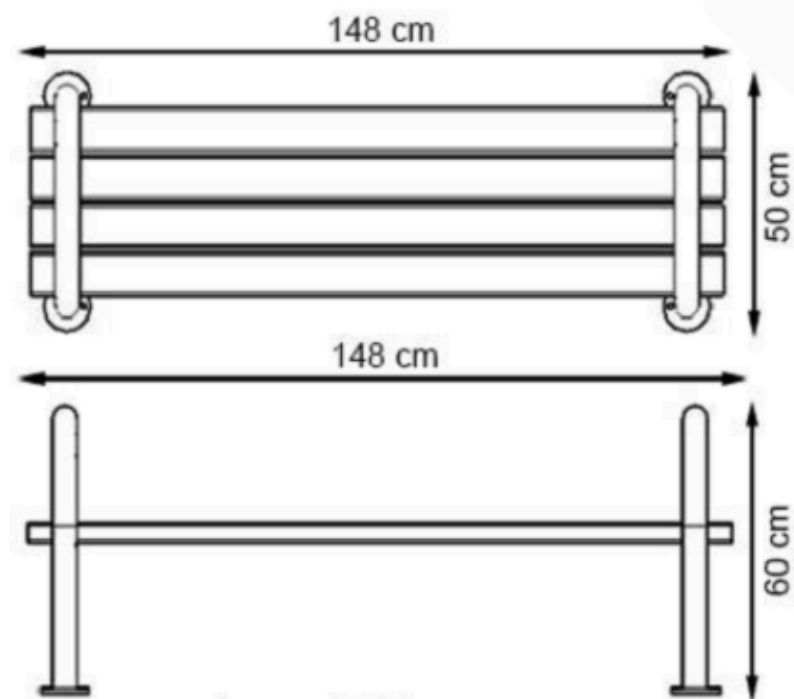

LEGS: IRON PROFILE

PAINT: STATIC POLYESTER OVEN

WOOD: THERMOWOOD YELLOW PINE

RECYCLABILITY : %100 ECOLOGICAL

AREA OF USE : OUTDOOR

PROTECTION: MAINTENANCE-FREE

CODE: PWB-122

LEGS: IRON PIPE PROFILE