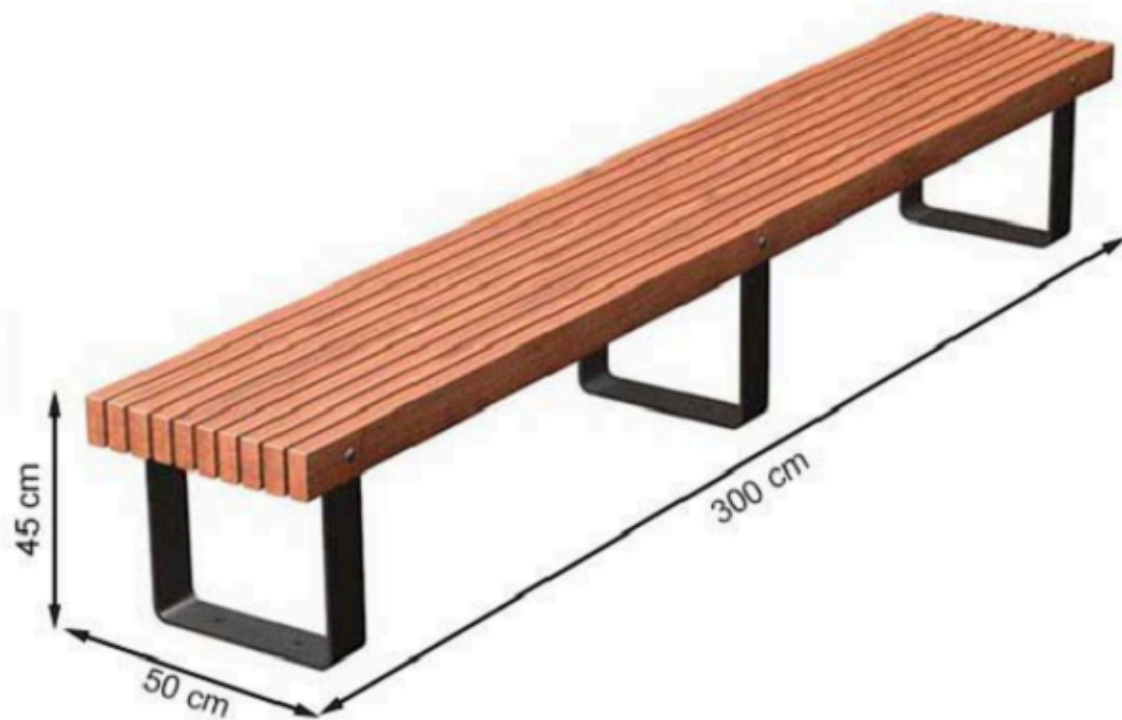

CODE: PWB-182

LEGS: SHEET METAL

RECYCLABILITY : %100 ECOLOGICAL

PAINT: STATIC POLYESTER OVEN

AREA OF USE : OUTDOOR

WOOD: THERMOWOOD YELLOW PINE

PROTECTION: MAINTENANCE-FREE