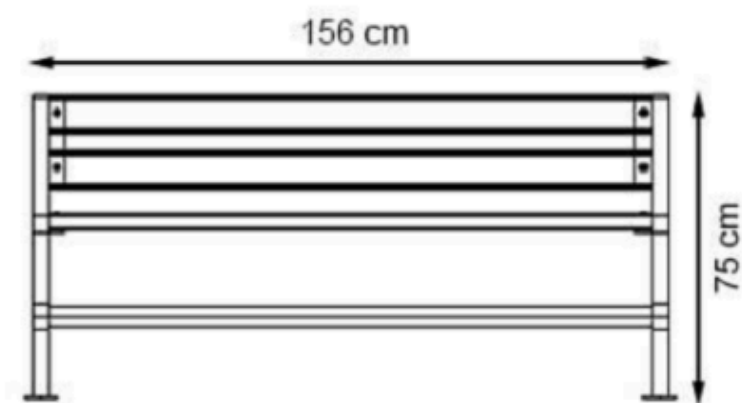

CODE: PWB-104

LEGS: IRON PROFILE

RECYCLABILITY : %100 ECOLOGICAL

PAINT: STATIC POLYESTER OVEN

AREA OF USE : OUTDOOR

WOOD: THERMOWOOD YELLOW PINE

PROTECTION: MAINTENANCE-FREE

CODE: PWB-105