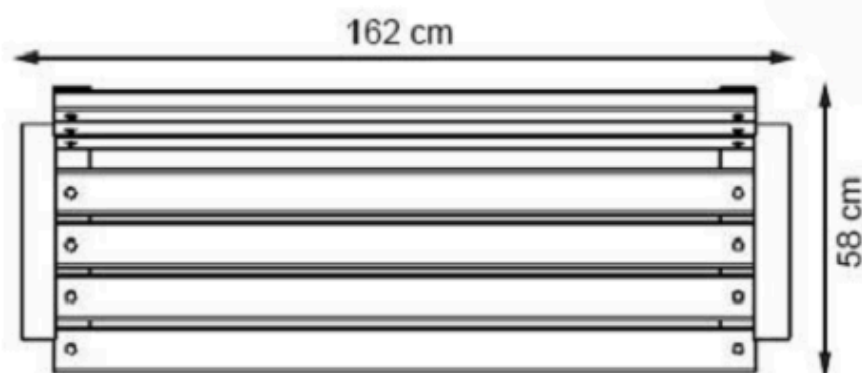

CODE: PWB-137

LEGS: SHEET METAL

PAINT: STATIC POLYESTER OVEN

WOOD: THERMOWOOD YELLOW PINE

RECYCLABILITY : %100 ECOLOGICAL

AREA OF USE : OUTDOOR

PROTECTION: MAINTENANCE-FREE