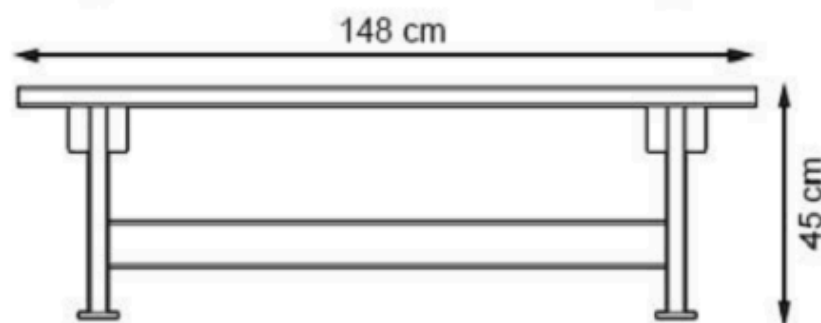

CODE: PWB-190

LEGS: THERMOWOOD WOOD

RECYCLABILITY : %100 ECOLOGICAL

PAINT: NATURAL

AREA OF USE : OUTDOOR

WOOD: THERMOWOOD YELLOW PINE

PROTECTION: MAINTENANCE-FREE