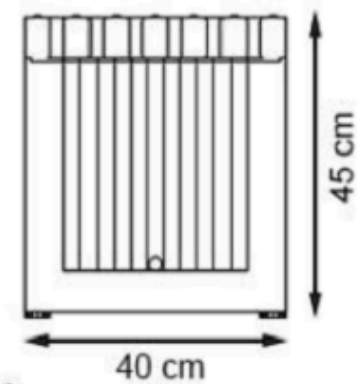

CODE: PWB-143

LEGS: ALUMINUM CASTING

RECYCLABILITY : %100 ECOLOGICAL

PAINT: STATIC POLYESTER OVEN

AREA OF USE : OUTDOOR

WOOD: THERMOWOOD YELLOW PINE

PROTECTION: MAINTENANCE-FREE