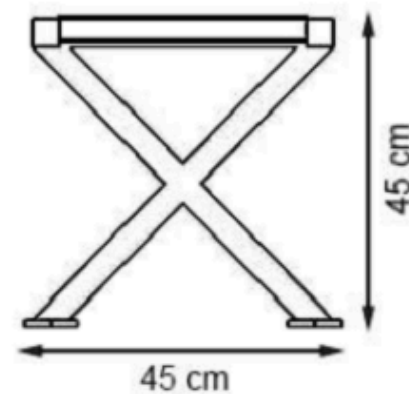

CODE: PWB-146

LEGS: IRON SQUARE PROFILE

RECYCLABILITY : %100 ECOLOGICAL

PAINT: STATIC POLYESTER OVEN

AREA OF USE : OUTDOOR

WOOD: THERMOWOOD YELLOW PINE

PROTECTION: MAINTENANCE-FREE