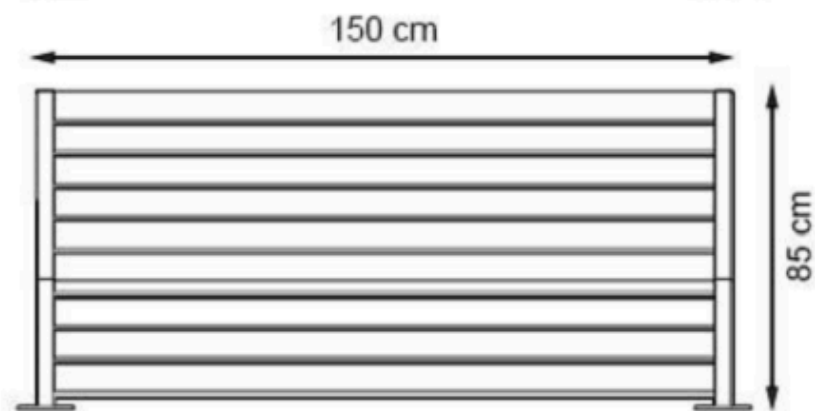

CODE: PWB-174

LEGS: IRON PROFILE

RECYCLABILITY : %100 ECOLOGICAL

PAINT: STATIC POLYESTER OVEN

AREA OF USE : OUTDOOR

WOOD: THERMOWOOD YELLOW PINE

PROTECTION: MAINTENANCE-FREE