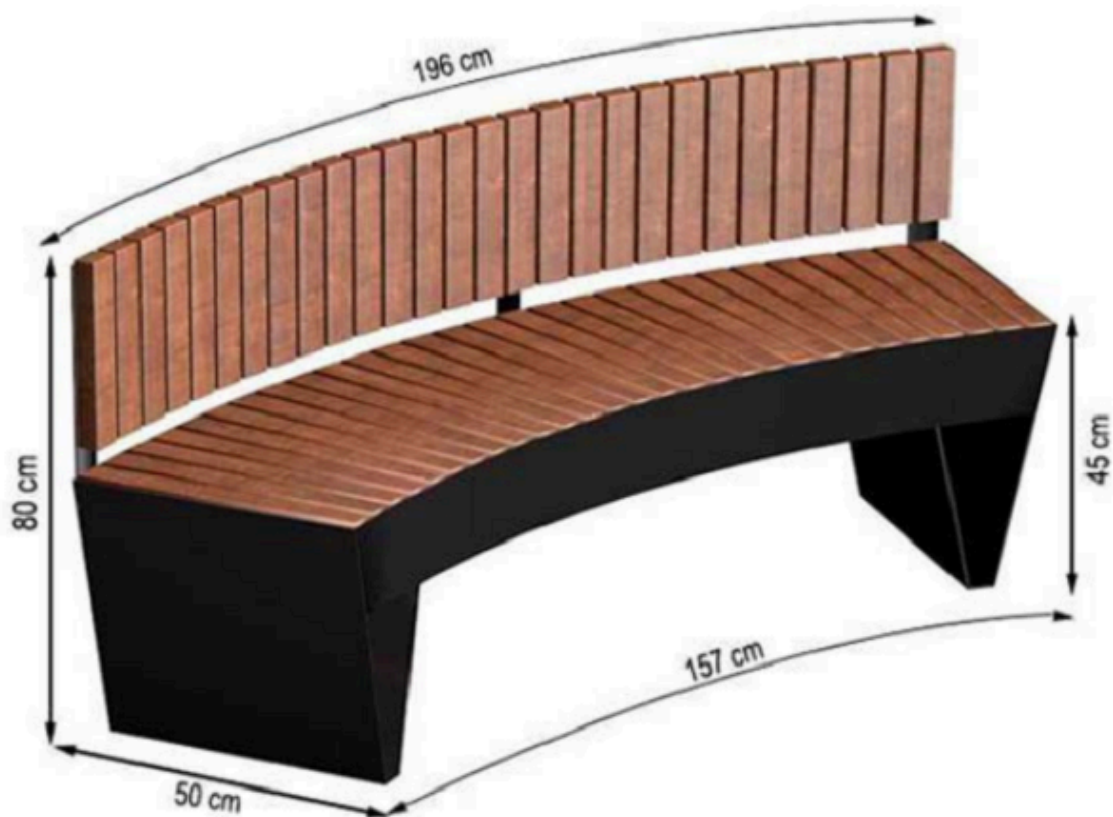

CODE: PWB-128

LEGS: IRON SHEET

PAINT: STATIC POLYESTER OVEN

WOOD: THERMOWOOD YELLOW PINE

RECYCLABILITY : %100 ECOLOGICAL

AREA OF USE : OUTDOOR

PROTECTION: MAINTENANCE-FREE