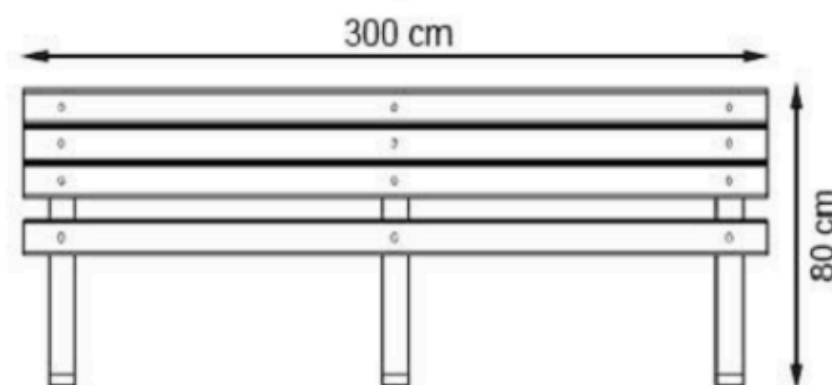

RECYCLABILITY : %100 ECOLOGICAL

PAINT: STATIC POLYESTER OVEN

AREA OF USE : OUTDOOR

WOOD: THERMOWOOD YELLOW PINE

PROTECTION: MAINTENANCE-FREE

CODE: PWB-181

LEGS: SHEET METAL

RECYCLABILITY : %100 ECOLOGICAL