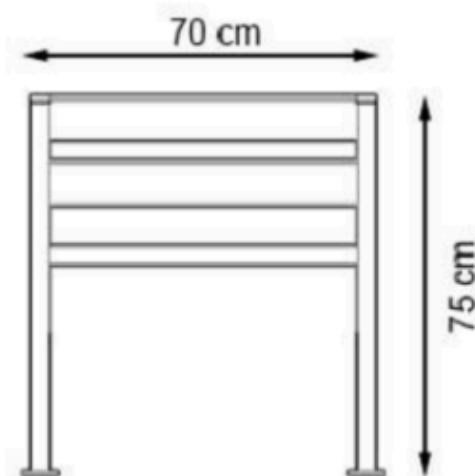

CODE: PWB-024

LEGS: IRON PROFILE

PAINT: STATIC POLYESTER OVEN

WOOD: THERMOWOOD YELLOW PINE

RECYCLABILITY : %100 ECOLOGICAL

AREA OF USE : OUTDOOR

PROTECTION: MAINTENANCE-FREE