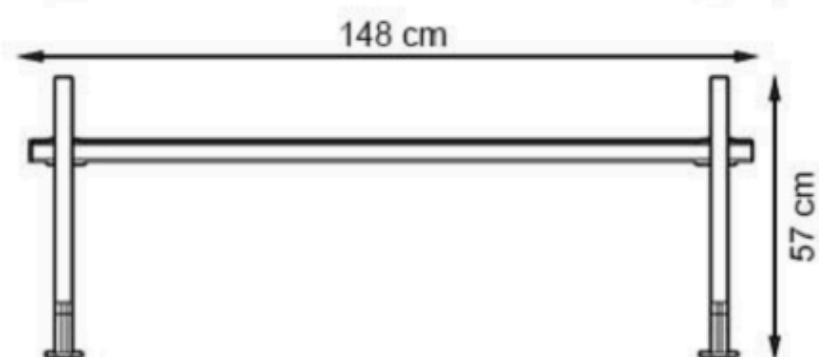

CODE: PWB-158

LEGS: ALUMINUM CASTING

RECYCLABILITY : %100 ECOLOGICAL

PAINT: STATIC POLYESTER OVEN

AREA OF USE : OUTDOOR

WOOD: THERMOWOOD YELLOW PINE

PROTECTION: MAINTENANCE-FREE