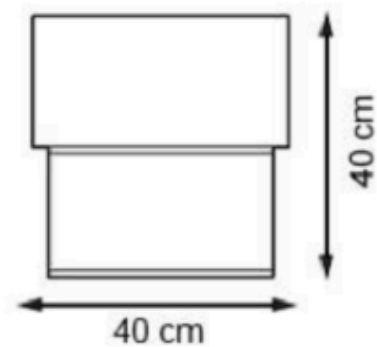

CODE: PWB-186

LEGS: SHEET METAL

RECYCLABILITY : %100 ECOLOGICAL

PAINT: STATIC POLYESTER OVEN

AREA OF USE : OUTDOOR

WOOD: THERMOWOOD YELLOW PINE

PROTECTION: MAINTENANCE-FREE