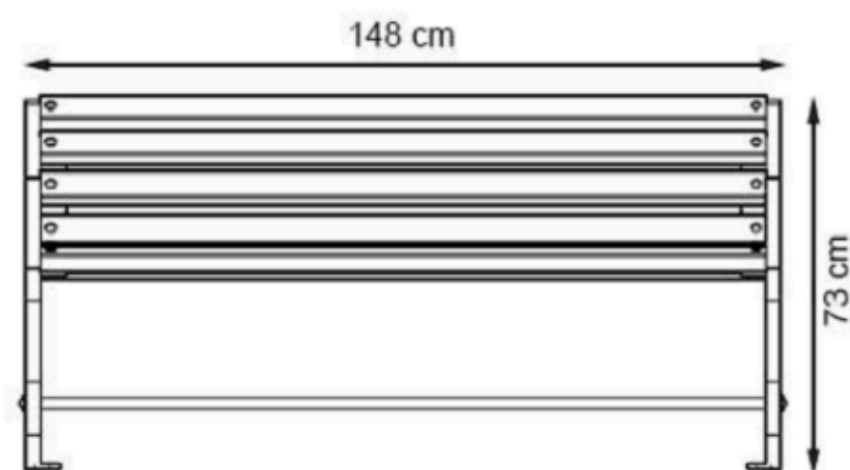

PAINT: STATIC POLYESTER OVEN

WOOD: THERMOWOOD YELLOW PINE

RECYCLABILITY : %100 ECOLOGICAL

AREA OF USE : OUTDOOR

PROTECTION: MAINTENANCE-FREE

CODE: PWB-173

LEGS: ALUMINUM CASTING

RECYCLABILITY : %100 ECOLOGICAL