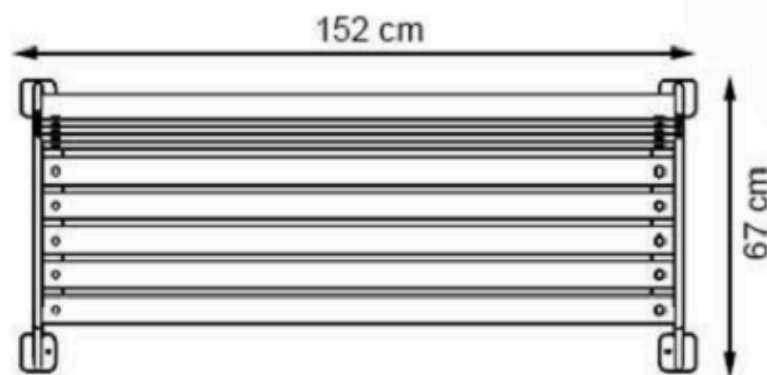

CODE: PWB-117

LEGS: ALUMINUM CASTING

PAINT: STATIC POLYESTER OVEN

WOOD: THERMOWOOD YELLOW PINE

RECYCLABILITY : %100 ECOLOGICAL

AREA OF USE : OUTDOOR

PROTECTION: MAINTENANCE-FREE