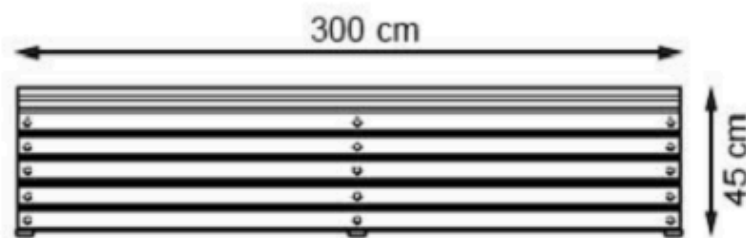

CODE: PWB-178

LEGS: SHEET METAL

RECYCLABILITY : %100 ECOLOGICAL

PAINT: STATIC POLYESTER OVEN

AREA OF USE : OUTDOOR

WOOD: THERMOWOOD YELLOW PINE

PROTECTION: MAINTENANCE-FREE

CODE: PWB-179