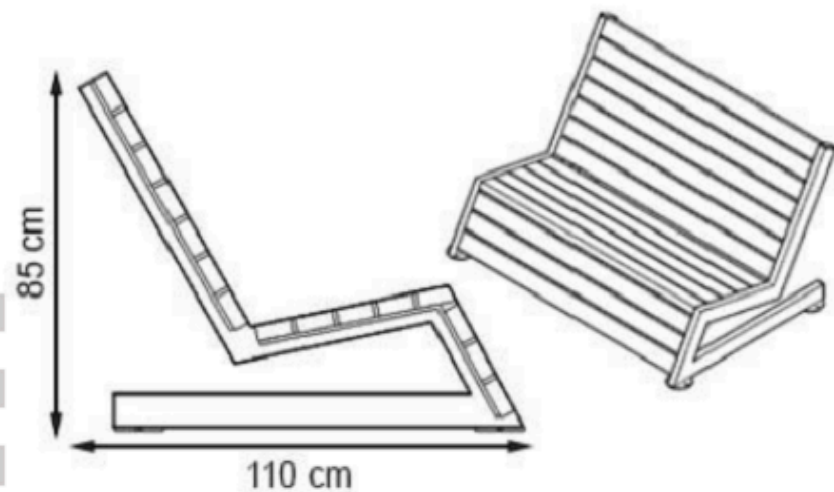

CODE: PWB-174

LEGS: IRON PROFILE

RECYCLABILITY : %100 ECOLOGICAL

PAINT: STATIC POLYESTER OVEN

AREA OF USE : OUTDOOR

WOOD: THERMOWOOD YELLOW PINE

PROTECTION: MAINTENANCE-FREE