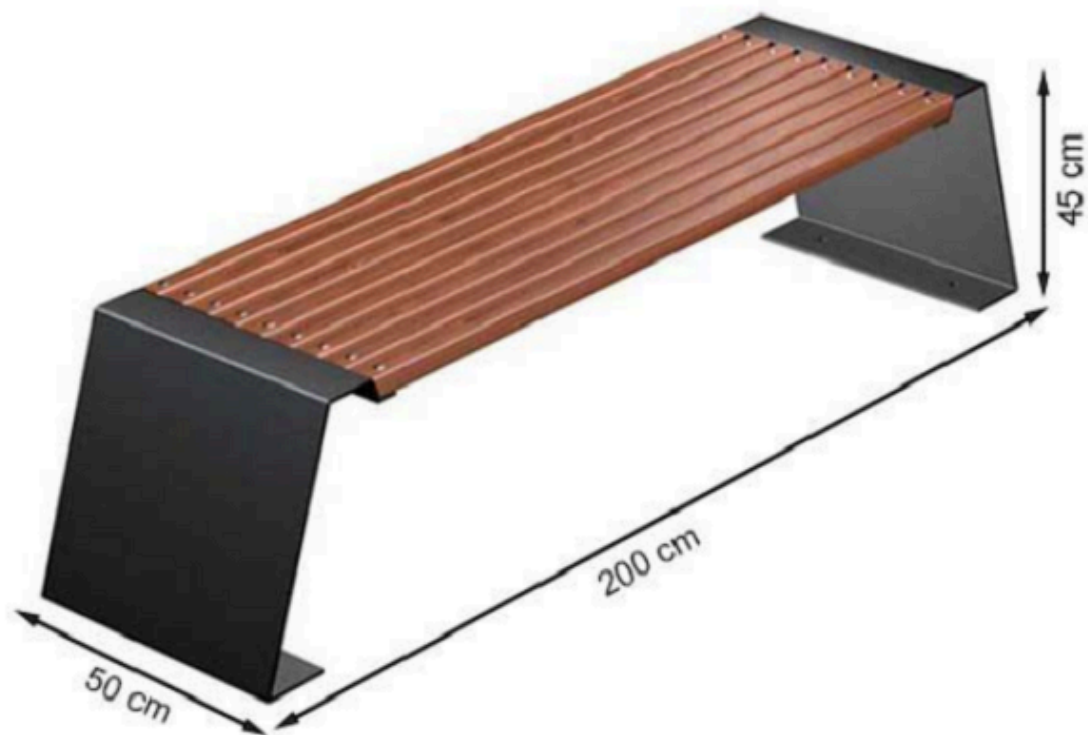

CODE: PWB-138

LEGS: SHEET METAL

RECYCLABILITY : %100 ECOLOGICAL

PAINT: STATIC POLYESTER OVEN

AREA OF USE : OUTDOOR

WOOD: THERMOWOOD YELLOW PINE

PROTECTION: MAINTENANCE-FREE

CODE: PWB-139