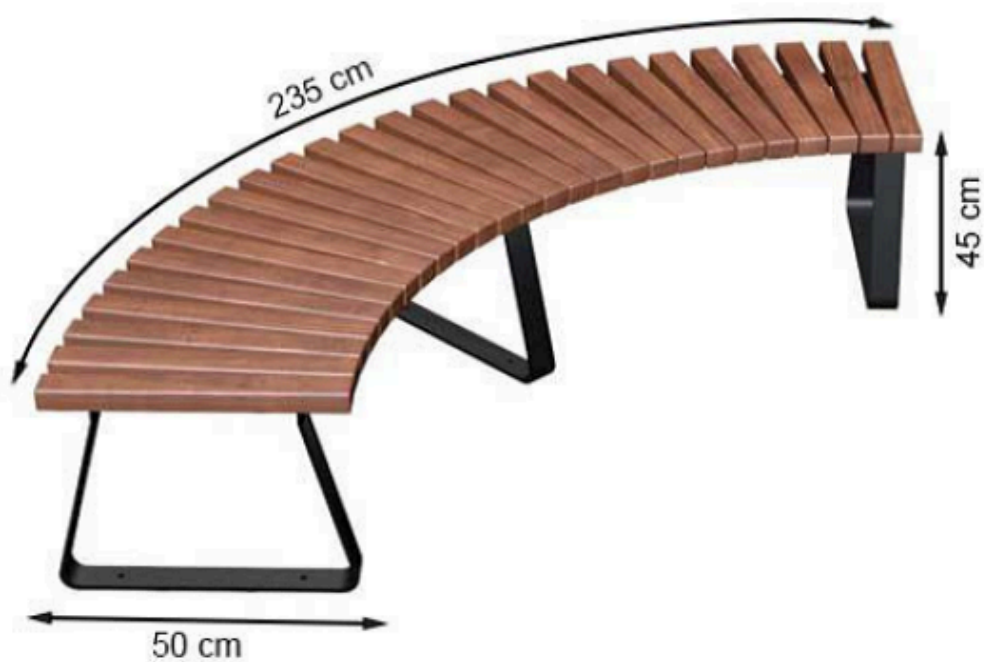

CODE: PWB-198

LEGS: SHEET METAL

RECYCLABILITY : %100 ECOLOGICAL

PAINT: STATIC POLYESTER OVEN

AREA OF USE : OUTDOOR

WOOD: THERMOWOOD YELLOW PINE

PROTECTION: MAINTENANCE-FREE