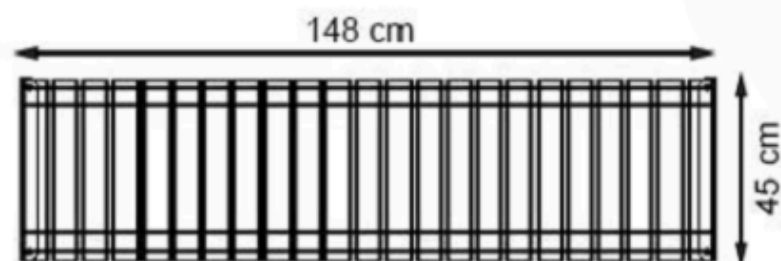

CODE: PWB-162

LEGS: SHEET METAL

RECYCLABILITY : %100 ECOLOGICAL

PAINT: STATIC POLYESTER OVEN

AREA OF USE : OUTDOOR

WOOD: THERMOWOOD YELLOW PINE

PROTECTION: MAINTENANCE-FREE