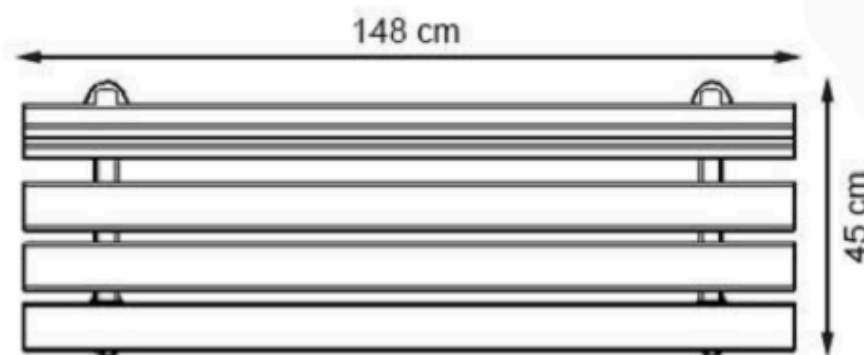

RECYCLABILITY : %100 ECOLOGICAL

PAINT: STATIC POLYESTER OVEN

AREA OF USE : OUTDOOR

WOOD: THERMOWOOD YELLOW PINE

PROTECTION: MAINTENANCE-FREE

CODE: PWB-189

LEGS: THERMOWOOD WOOD

RECYCLABILITY : %100 ECOLOGICAL