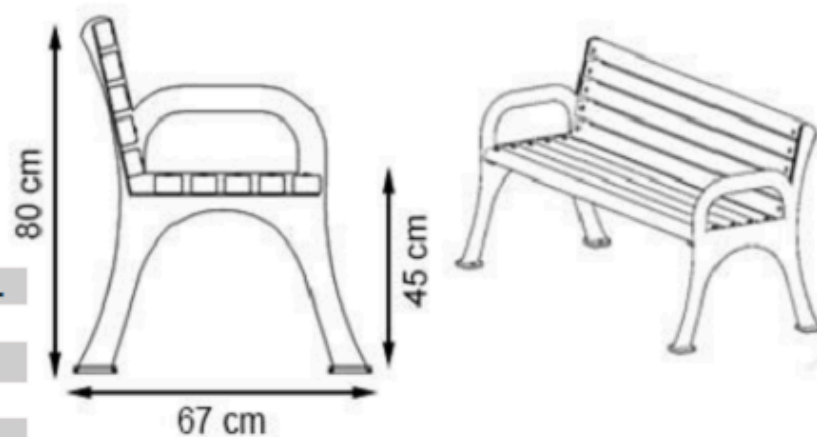

CODE: PWB-117

LEGS: ALUMINUM CASTING

PAINT: STATIC POLYESTER OVEN

WOOD: THERMOWOOD YELLOW PINE

RECYCLABILITY : %100 ECOLOGICAL

AREA OF USE : OUTDOOR

PROTECTION: MAINTENANCE-FREE