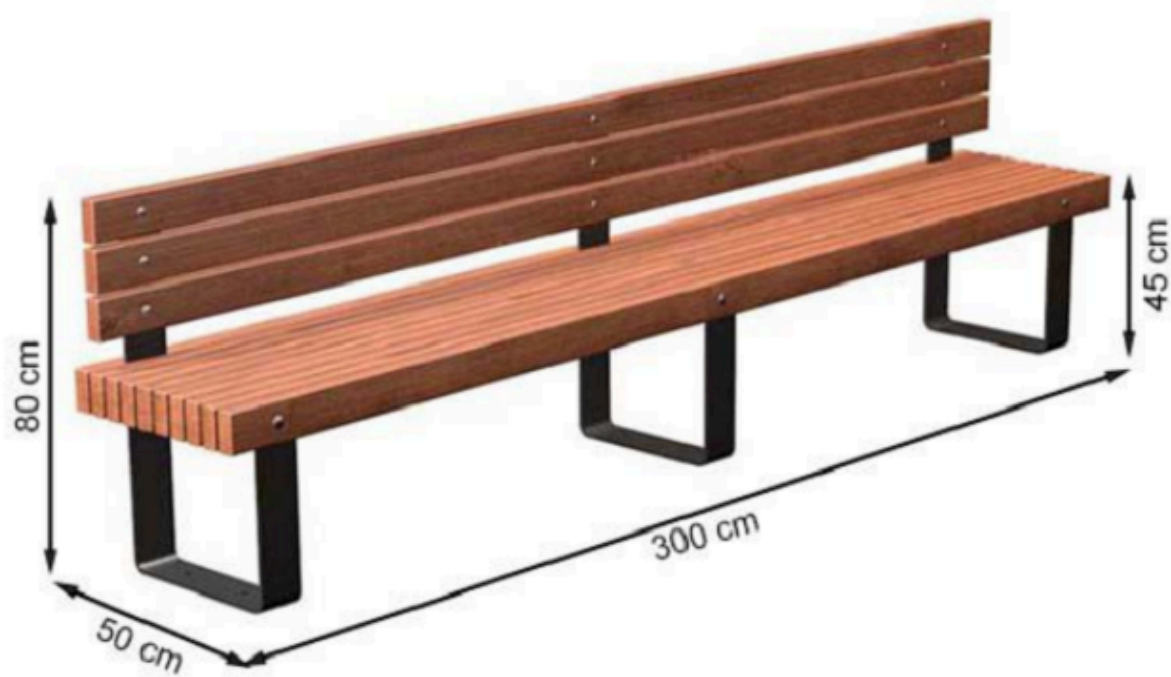

RECYCLABILITY : %100 ECOLOGICAL

PAINT: STATIC POLYESTER OVEN

AREA OF USE : OUTDOOR

WOOD: THERMOWOOD YELLOW PINE

PROTECTION: MAINTENANCE-FREE

CODE: PWB-181

LEGS: SHEET METAL

RECYCLABILITY : %100 ECOLOGICAL