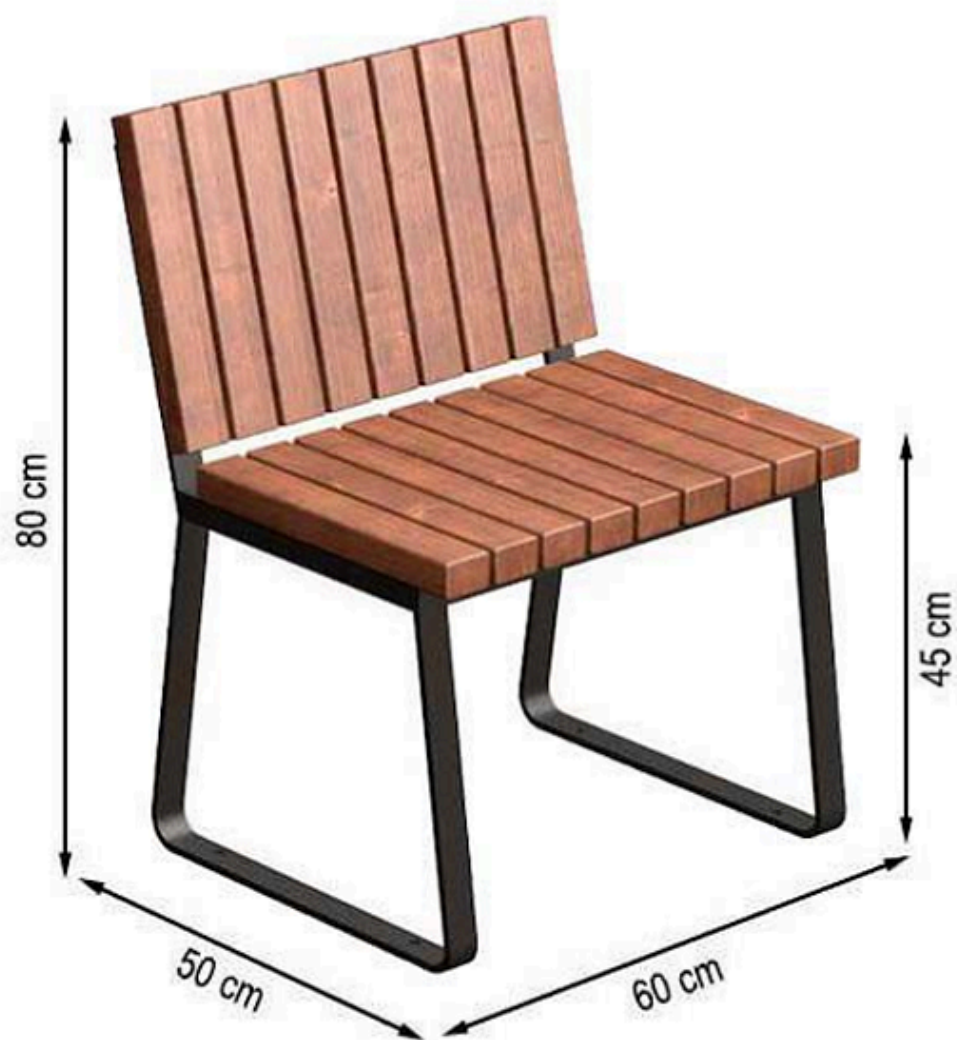

CODE: PWB-013

LEGS: SHEET IRON

RECYCLABILITY : %100 ECOLOGICAL

PAINT: STATIC POLYESTER OVEN

AREA OF USE : OUTDOOR

WOOD: THERMOWOOD YELLOW PINE

PROTECTION: MAINTENANCE-FREE