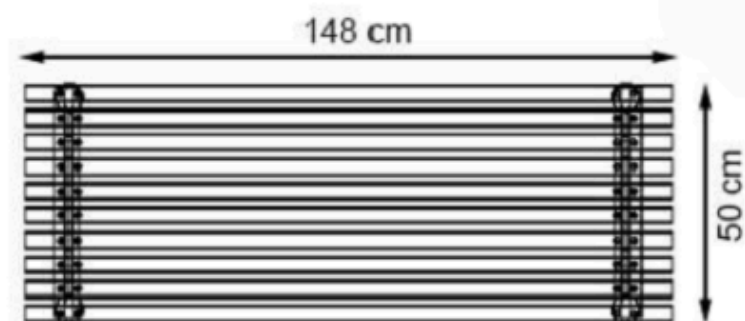

CODE: PWB-119

LEGS: ALUMINUM CASTING

RECYCLABILITY : %100 ECOLOGICAL

PAINT: STATIC POLYESTER OVEN

AREA OF USE : OUTDOOR

WOOD: THERMOWOOD YELLOW PINE

PROTECTION: MAINTENANCE-FREE