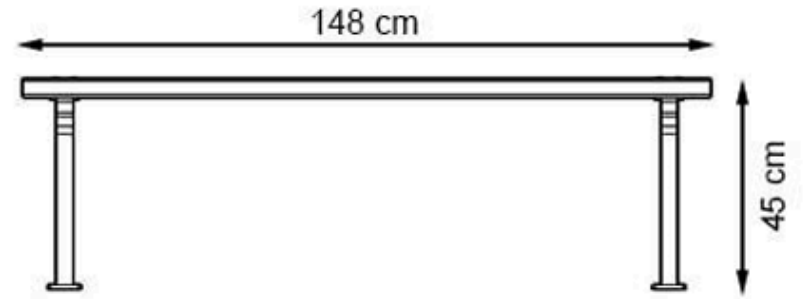

CODE: PWB-134

AYAKLAR ALÜMİNYUM DÖKÜM

BOYA STATİK POLYESTER FIRIN

AHŞAP THERMOWOOD SARI ÇAM

KULLANIM DIŞ MEKAN

DÖNÜŞÜM %100 EKOLOJİK

TESLİMAT MONTAJLI

KORUMA BAKIM GEREKMEZ

GARANTİ KOŞULSUZ 10 YIL