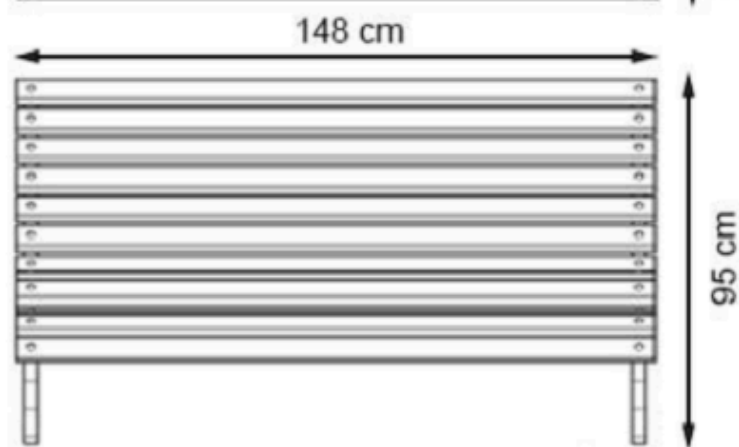

LEGS: IRON PROFILE

RECYCLABILITY : %100 ECOLOGICAL

PAINT: STATIC POLYESTER OVEN

AREA OF USE : OUTDOOR

WOOD: THERMOWOOD YELLOW PINE

PROTECTION: MAINTENANCE-FREE

CODE: PWB-172

LEGS: SHEET METAL