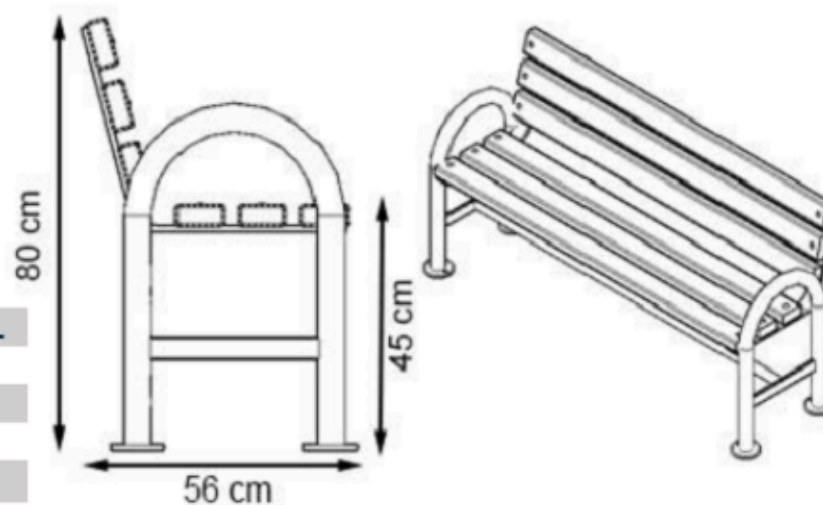

CODE: PWB-112

LEGS: ALUMINUM CASTING

RECYCLABILITY : %100 ECOLOGICAL

PAINT: STATIC POLYESTER OVEN

AREA OF USE : OUTDOOR

WOOD: THERMOWOOD YELLOW PINE

PROTECTION: MAINTENANCE-FREE

CODE: PWB-113