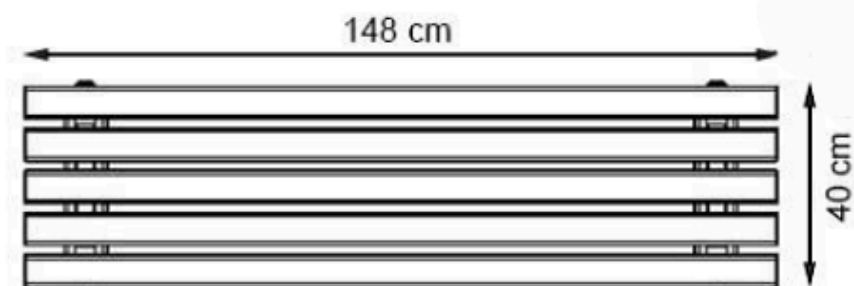

CODE: PWB-194

LEGS: THERMOWOOD WOOD

RECYCLABILITY : %100 ECOLOGICAL

PAINT: NATURAL

AREA OF USE : OUTDOOR

WOOD: THERMOWOOD YELLOW PINE

PROTECTION: MAINTENANCE-FREE