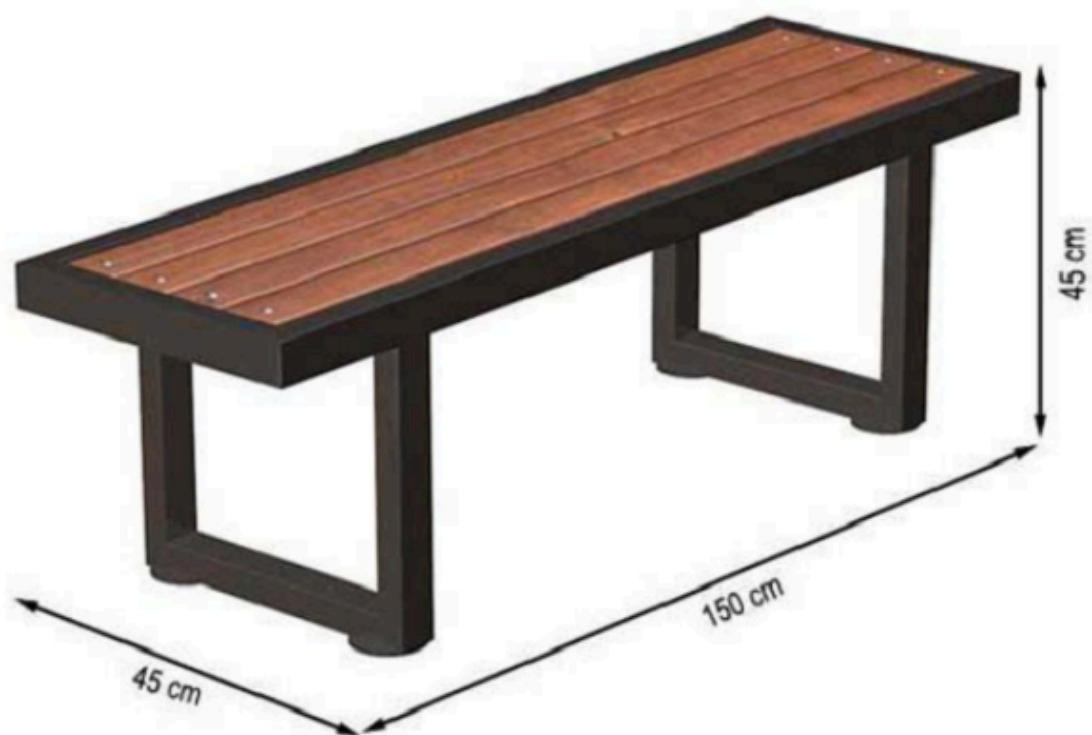

CODE: PWB-154

LEGS: IRON PROFILE

RECYCLABILITY : %100 ECOLOGICAL

PAINT: STATIC POLYESTER OVEN

AREA OF USE : OUTDOOR

WOOD: THERMOWOOD YELLOW PINE

PROTECTION: MAINTENANCE-FREE

CODE: PWB-155