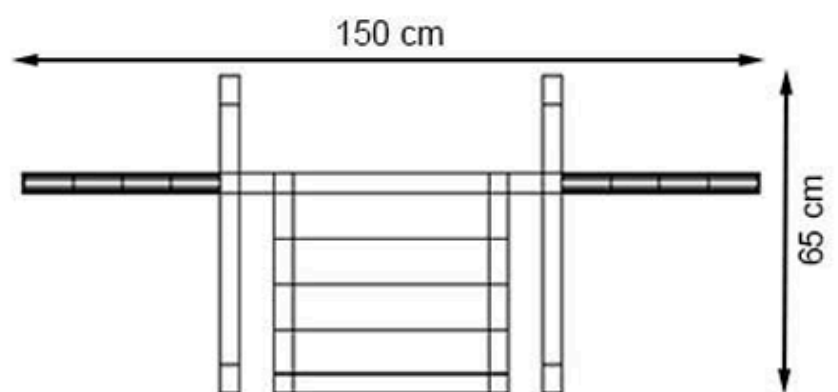

CODE: PWB-20

LEGS: IRON PROFILE

RECYCLABILITY : %100 ECOLOGICAL

PAINT: STATIC POLYESTER OVEN

AREA OF USE : OUTDOOR

WOOD: THERMOWOOD YELLOW PINE

PROTECTION: MAINTENANCE-FREE