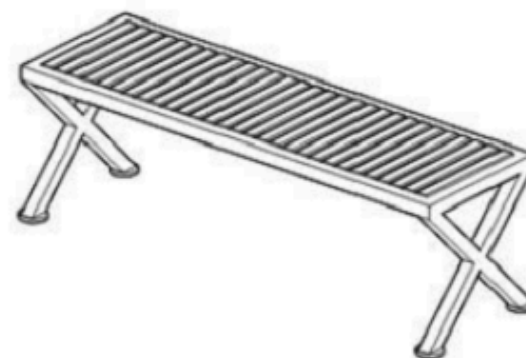

CODE: PWB-146

LEGS: IRON SQUARE PROFILE

RECYCLABILITY : %100 ECOLOGICAL

PAINT: STATIC POLYESTER OVEN

AREA OF USE : OUTDOOR

WOOD: THERMOWOOD YELLOW PINE

PROTECTION: MAINTENANCE-FREE