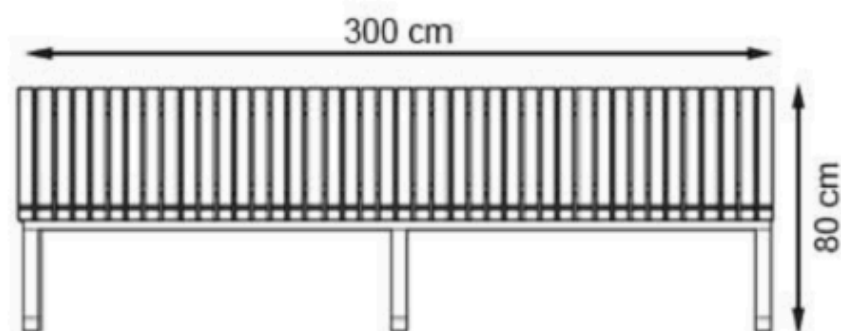

LEGS: SHEET METAL

RECYCLABILITY : %100 ECOLOGICAL

PAINT: STATIC POLYESTER OVEN

AREA OF USE : OUTDOOR

WOOD: THERMOWOOD YELLOW PINE

PROTECTION: MAINTENANCE-FREE

CODE: PWB-180

LEGS: SHEET METAL