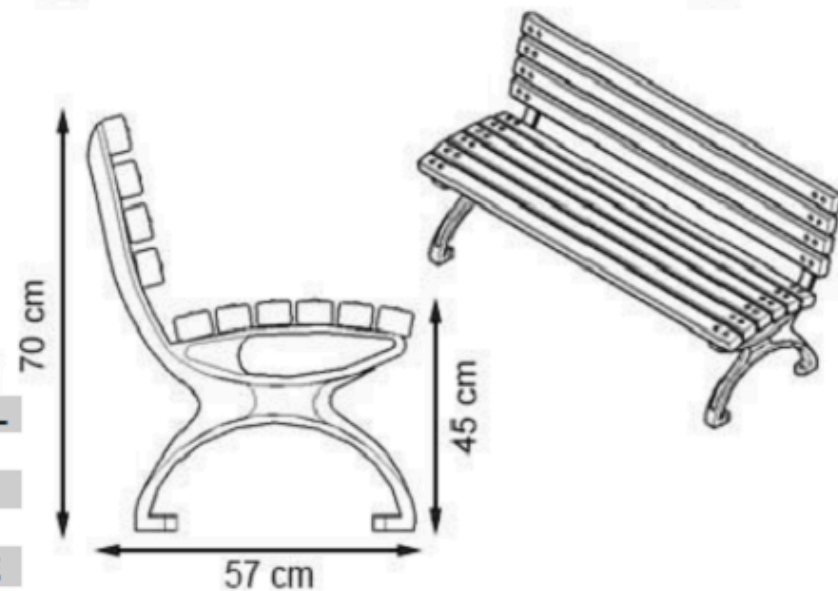

CODE: PWB-168

LEGS: ALUMINUM CASTING

PAINT: STATIC POLYESTER OVEN

WOOD: THERMOWOOD YELLOW PINE

RECYCLABILITY : %100 ECOLOGICAL

AREA OF USE : OUTDOOR

PROTECTION: MAINTENANCE-FREE