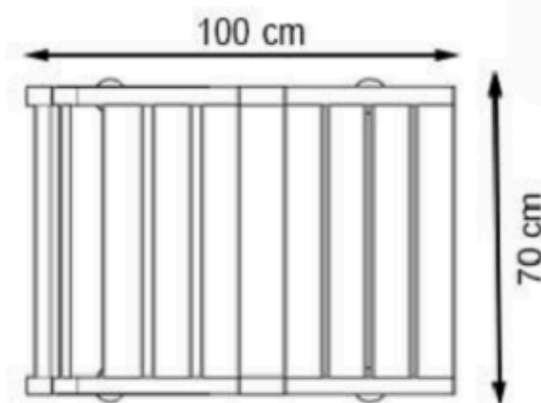

RECYCLABILITY : %100 ECOLOGICAL

PAINT: STATIC POLYESTER OVEN

AREA OF USE : OUTDOOR

WOOD: THERMOWOOD YELLOW PINE

PROTECTION: MAINTENANCE-FREE

CODE: PWB-024

LEGS: IRON PROFILE

PAINT: STATIC POLYESTER OVEN