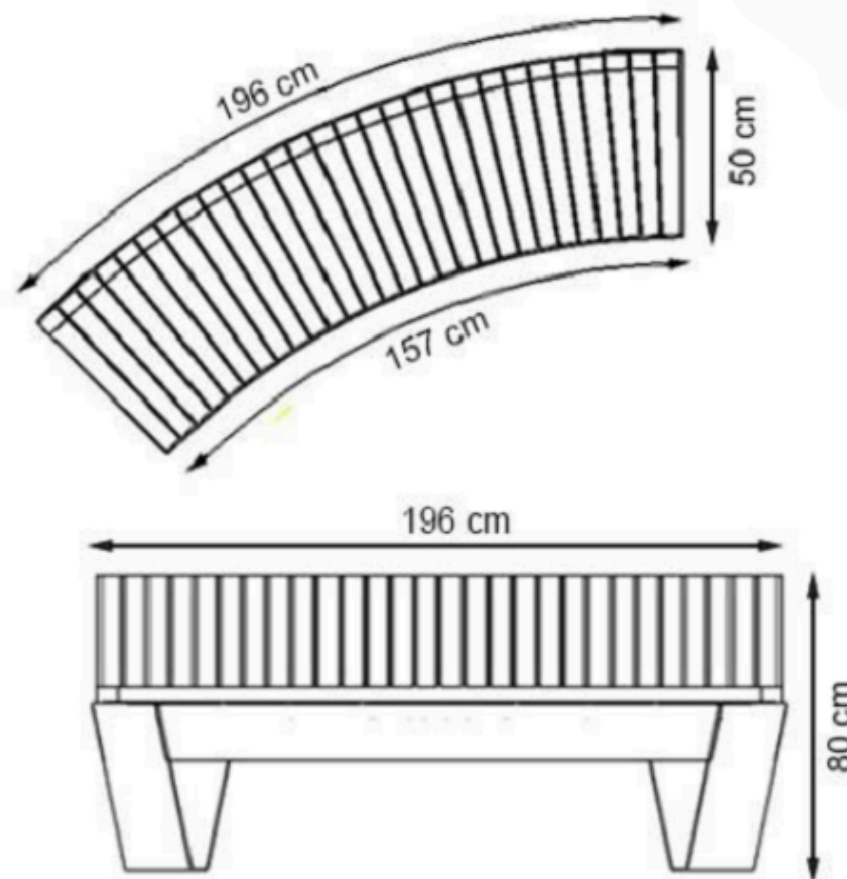

CODE: PWB-128

LEGS: IRON SHEET

PAINT: STATIC POLYESTER OVEN

WOOD: THERMOWOOD YELLOW PINE

RECYCLABILITY : %100 ECOLOGICAL

AREA OF USE : OUTDOOR

PROTECTION: MAINTENANCE-FREE