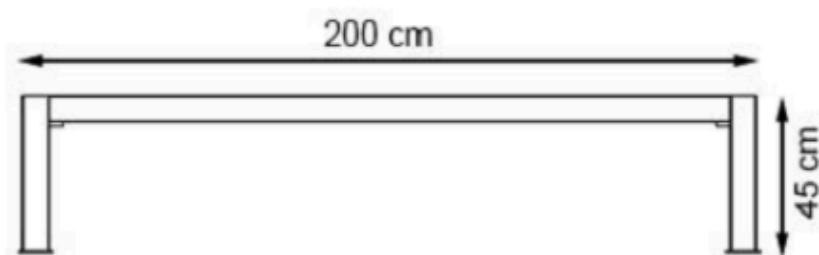

RECYCLABILITY : %100 ECOLOGICAL

PAINT: STATIC POLYESTER OVEN

AREA OF USE : OUTDOOR

WOOD: THERMOWOOD YELLOW PINE

PROTECTION: MAINTENANCE-FREE

CODE: PWB-115

LEGS: IRON SQUARE PROFILE

RECYCLABILITY : %100 ECOLOGICAL