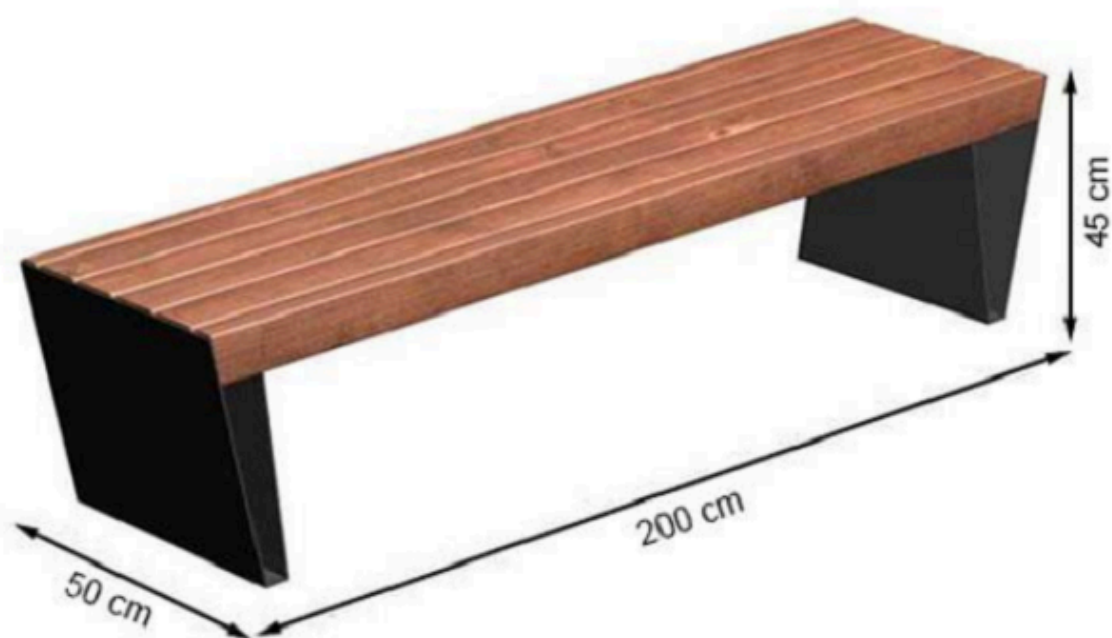

CODE: PWB-126

LEGS: IRON SHEET

PAINT: STATIC POLYESTER OVEN

WOOD: THERMOWOOD YELLOW PINE

RECYCLABILITY : %100 ECOLOGICAL

AREA OF USE : OUTDOOR

PROTECTION: MAINTENANCE-FREE