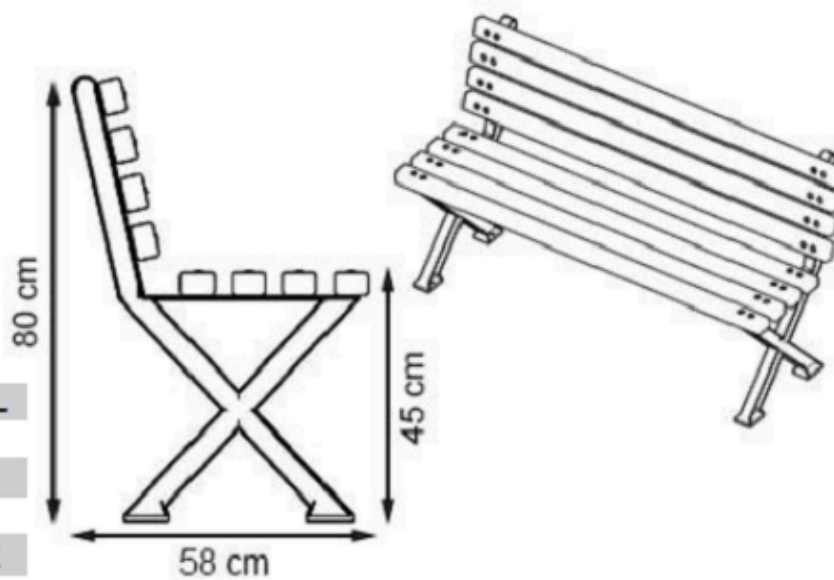

CODE: PWB-144

LEGS: ALUMINUM CASTING

RECYCLABILITY : %100 ECOLOGICAL

PAINT: STATIC POLYESTER OVEN

AREA OF USE : OUTDOOR

WOOD: THERMOWOOD YELLOW PINE

PROTECTION: MAINTENANCE-FREE