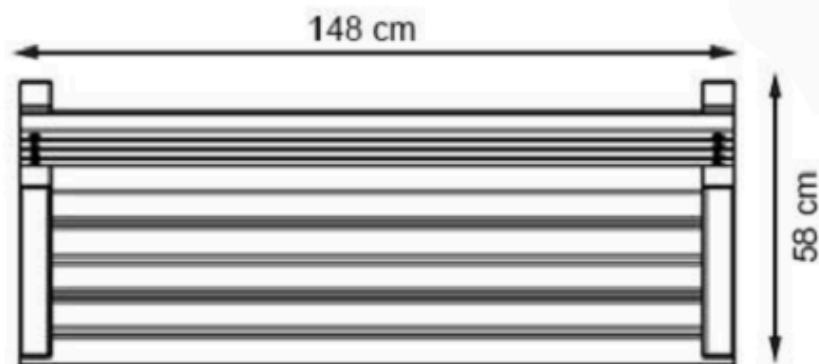

LEGS: SHEET METAL

RECYCLABILITY : %100 ECOLOGICAL

PAINT: STATIC POLYESTER OVEN

AREA OF USE : OUTDOOR

WOOD: THERMOWOOD YELLOW PINE

PROTECTION: MAINTENANCE-FREE

CODE: PWB-140

LEGS: SHEET METAL