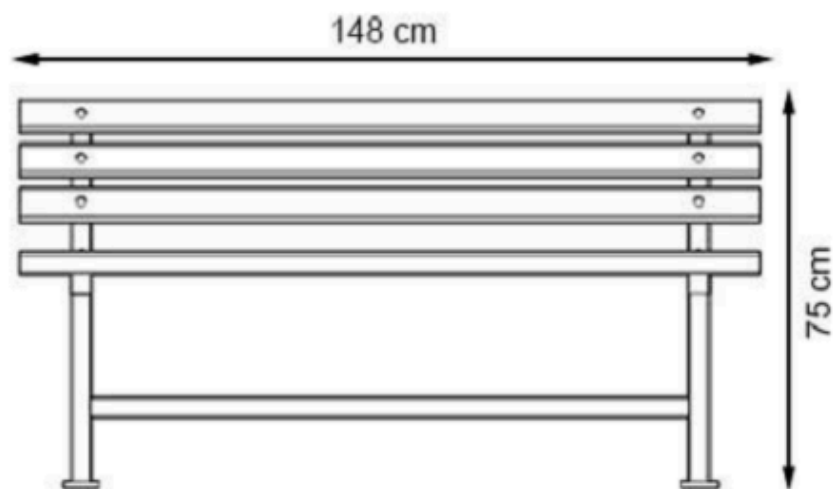

CODE: PWB-108

LEGS: IRON SQUARE PROFILE

RECYCLABILITY : %100 ECOLOGICAL

PAINT: STATIC POLYESTER OVEN

AREA OF USE : OUTDOOR

WOOD: THERMOWOOD YELLOW PINE

PROTECTION: MAINTENANCE-FREE