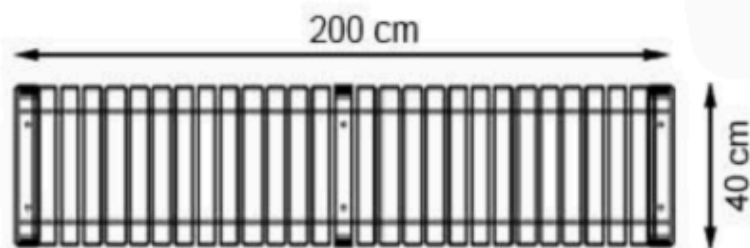

LEGS: IRON SQUARE PROFILE

RECYCLABILITY : %100 ECOLOGICAL

PAINT: STATIC POLYESTER OVEN

AREA OF USE : OUTDOOR

WOOD: THERMOWOOD YELLOW PINE

PROTECTION: MAINTENANCE-FREE

CODE: PWB-106

LEGS: SHEET IRON