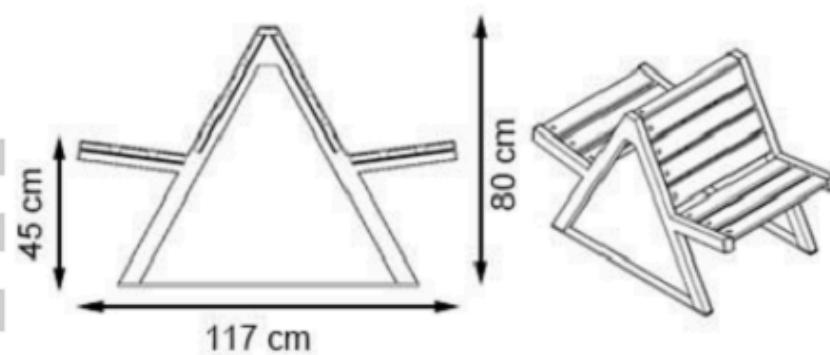

CODE: PWB-019

LEGS: IRON PROFILE

PAINT: STATIC POLYESTER OVEN

WOOD: THERMOWOOD YELLOW PINE

RECYCLABILITY : %100 ECOLOGICAL

AREA OF USE : OUTDOOR

PROTECTION: MAINTENANCE-FREE