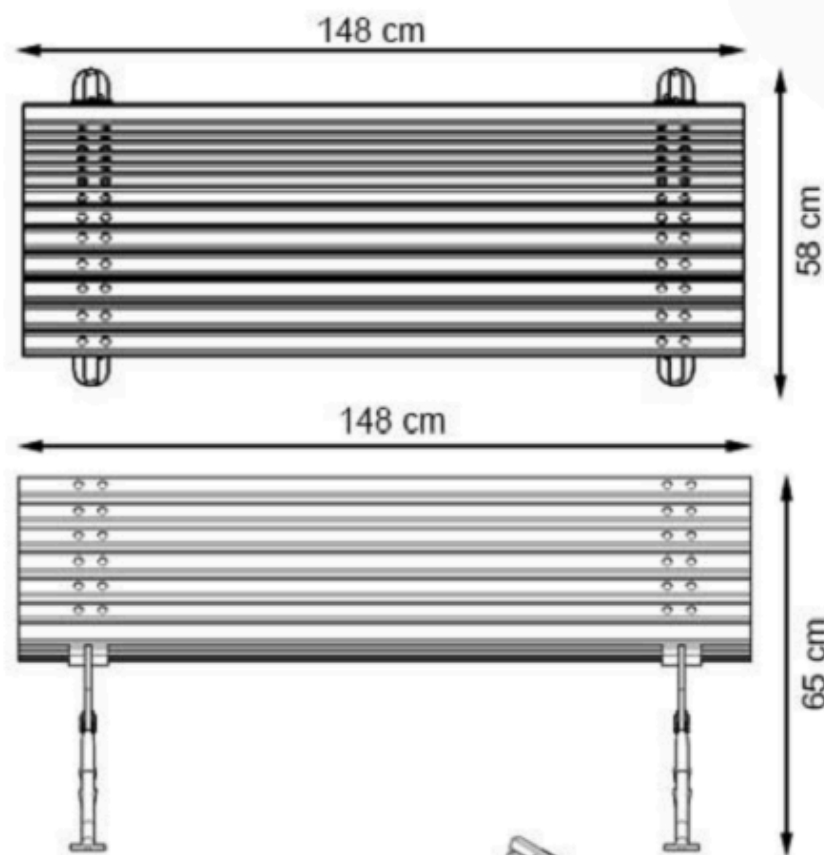

CODE: PWB-136

LEGS: ALUMINUM CASTING

RECYCLABILITY : %100 ECOLOGICAL

PAINT: STATIC POLYESTER OVEN

AREA OF USE : OUTDOOR

WOOD: THERMOWOOD YELLOW PINE

PROTECTION: MAINTENANCE-FREE