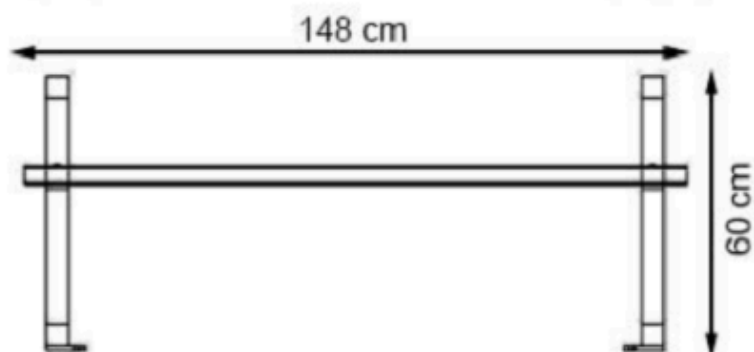

RECYCLABILITY : %100 ECOLOGICAL

PAINT: STATIC POLYESTER OVEN

AREA OF USE : OUTDOOR

WOOD: THERMOWOOD YELLOW PINE

PROTECTION: MAINTENANCE-FREE

CODE: PWB-123

LEGS: IRON PROFILE

RECYCLABILITY : %100 ECOLOGICAL