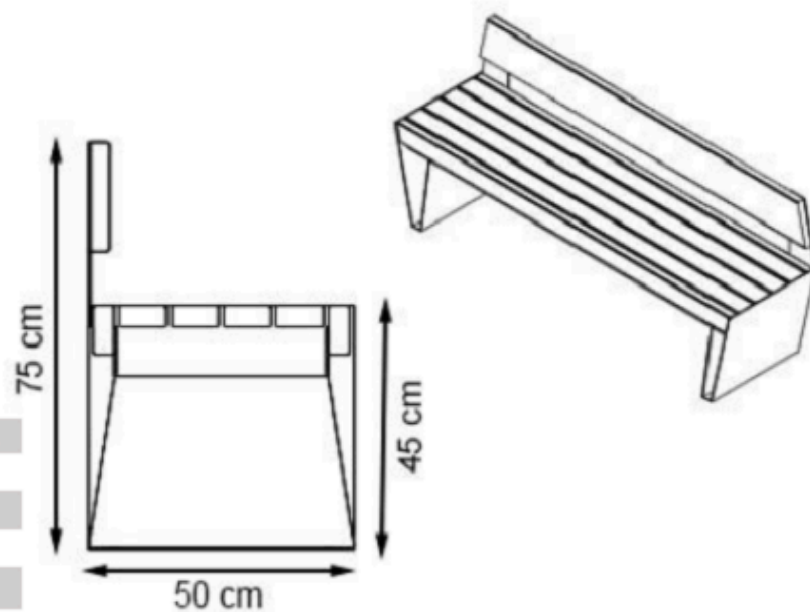

CODE: PWB-125

LEGS: IRON SHEET

PAINT: STATIC POLYESTER OVEN

WOOD: THERMOWOOD YELLOW PINE

RECYCLABILITY : %100 ECOLOGICAL

AREA OF USE : OUTDOOR

PROTECTION: MAINTENANCE-FREE