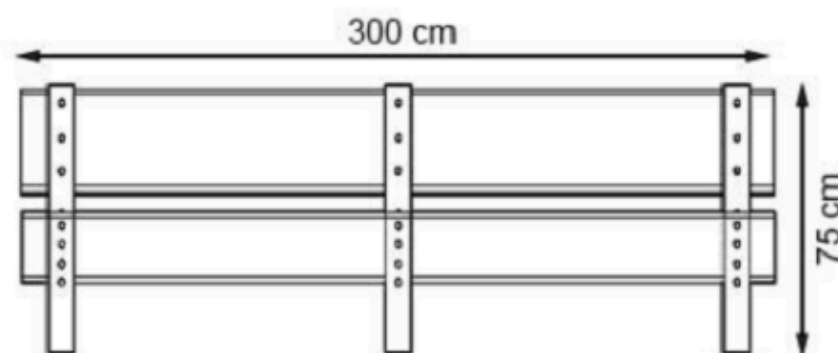

LEGS: SHEET METAL

RECYCLABILITY : %100 ECOLOGICAL

PAINT: STATIC POLYESTER OVEN

AREA OF USE : OUTDOOR

WOOD: THERMOWOOD YELLOW PINE

PROTECTION: MAINTENANCE-FREE

CODE: PWB-188

LEGS: SHEET METAL