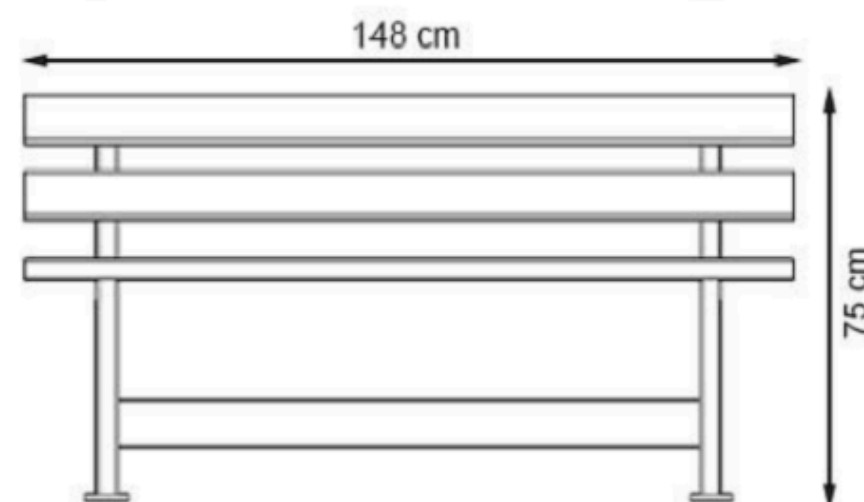

RECYCLABILITY : %100 ECOLOGICAL

PAINT: STATIC POLYESTER OVEN

AREA OF USE : OUTDOOR

WOOD: THERMOWOOD YELLOW PINE

PROTECTION: MAINTENANCE-FREE

CODE: PWB-189

LEGS: THERMOWOOD WOOD

RECYCLABILITY : %100 ECOLOGICAL