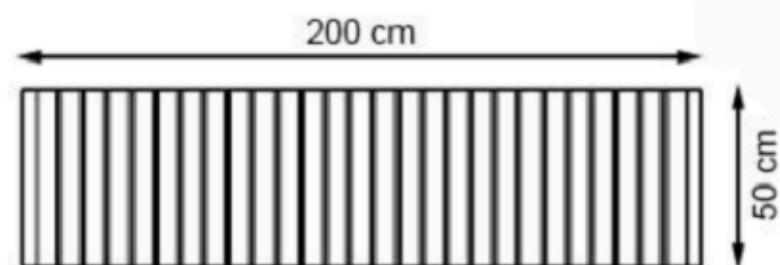

LEGS: IRON PIPE PROFILE

PAINT: STATIC POLYESTER OVEN

WOOD: THERMOWOOD YELLOW PINE

RECYCLABILITY : %100 ECOLOGICAL

AREA OF USE : OUTDOOR

PROTECTION: MAINTENANCE-FREE

CODE: PWB-114

LEGS: IRON PROFILE