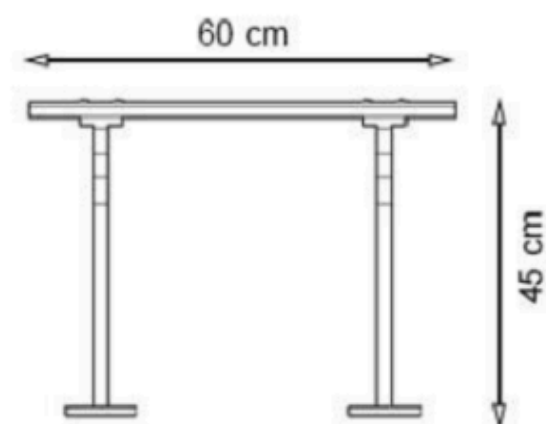

CODE: PWB-016

LEGS: SHEET METAL

PAINT: STATIC POLYESTER OVEN

WOOD: THERMOWOOD YELLOW PINE

RECYCLABILITY : %100 ECOLOGICAL

AREA OF USE : OUTDOOR

PROTECTION: MAINTENANCE-FREE