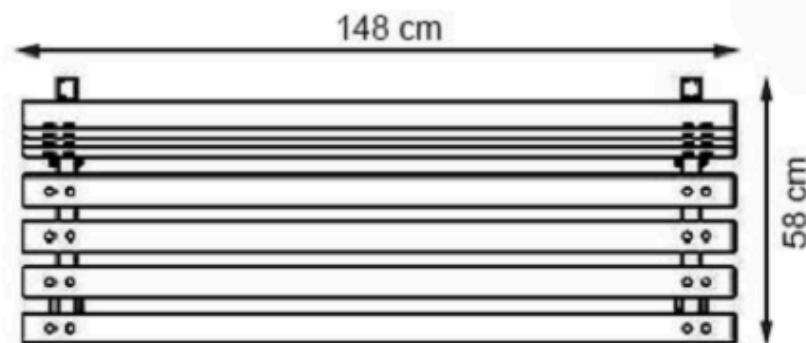

CODE: PWB-144

LEGS: ALUMINUM CASTING

RECYCLABILITY : %100 ECOLOGICAL

PAINT: STATIC POLYESTER OVEN

AREA OF USE : OUTDOOR

WOOD: THERMOWOOD YELLOW PINE

PROTECTION: MAINTENANCE-FREE