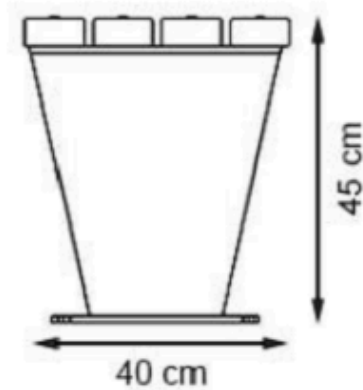

CODE: PWB-162

LEGS: SHEET METAL

RECYCLABILITY : %100 ECOLOGICAL

PAINT: STATIC POLYESTER OVEN

AREA OF USE : OUTDOOR

WOOD: THERMOWOOD YELLOW PINE

PROTECTION: MAINTENANCE-FREE

CODE: PWB-163