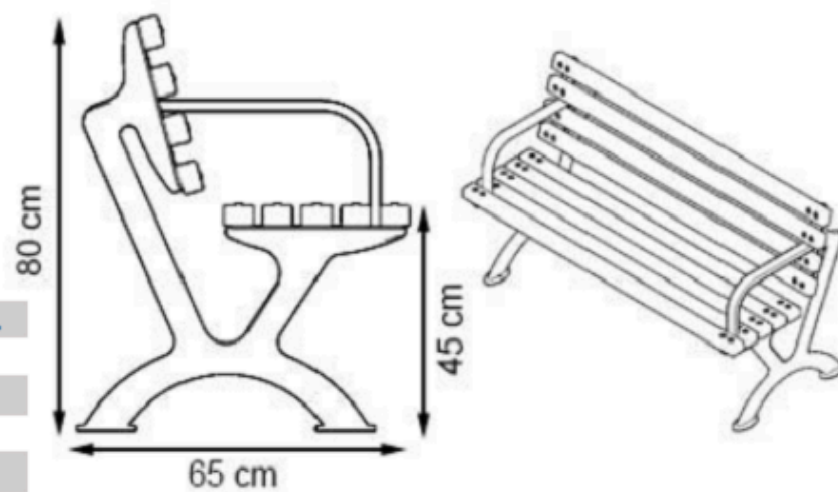

CODE: PWB-109

LEGS: ALUMINUM CASTING

PAINT: STATIC POLYESTER OVEN

WOOD: THERMOWOOD YELLOW PINE

RECYCLABILITY : %100 ECOLOGICAL

AREA OF USE : OUTDOOR

PROTECTION: MAINTENANCE-FREE