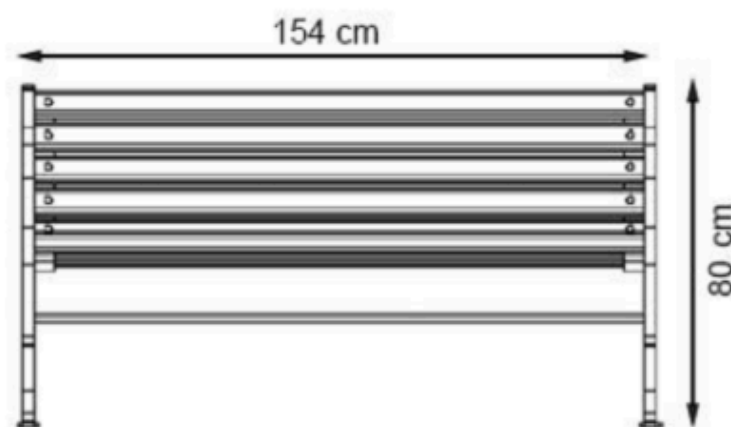

CODE: PWB-152

LEGS: ALUMINUM CASTING

RECYCLABILITY : %100 ECOLOGICAL

PAINT: STATIC POLYESTER OVEN

AREA OF USE : OUTDOOR

WOOD: THERMOWOOD YELLOW PINE

PROTECTION: MAINTENANCE-FREE