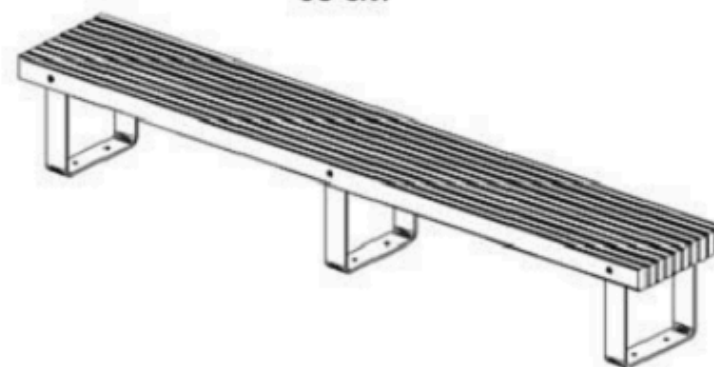

CODE: PWB-182

LEGS: SHEET METAL

RECYCLABILITY : %100 ECOLOGICAL

PAINT: STATIC POLYESTER OVEN

AREA OF USE : OUTDOOR

WOOD: THERMOWOOD YELLOW PINE

PROTECTION: MAINTENANCE-FREE