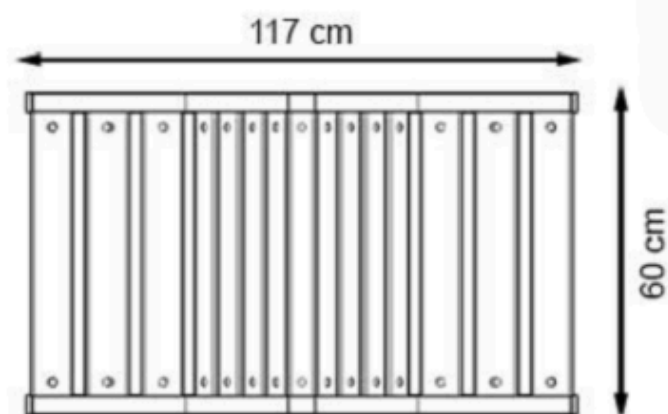

CODE: PWB-019

LEGS: IRON PROFILE

PAINT: STATIC POLYESTER OVEN

WOOD: THERMOWOOD YELLOW PINE

RECYCLABILITY : %100 ECOLOGICAL

AREA OF USE : OUTDOOR

PROTECTION: MAINTENANCE-FREE