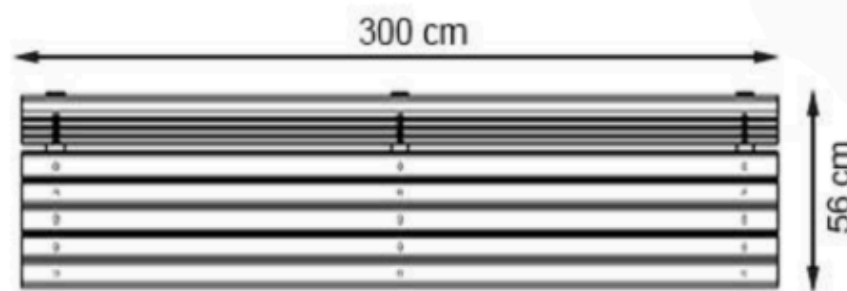

CODE: PWB-177

LEGS: SHEET METAL

PAINT: STATIC POLYESTER OVEN

WOOD: THERMOWOOD YELLOW PINE

RECYCLABILITY : %100 ECOLOGICAL

AREA OF USE : OUTDOOR

PROTECTION: MAINTENANCE-FREE