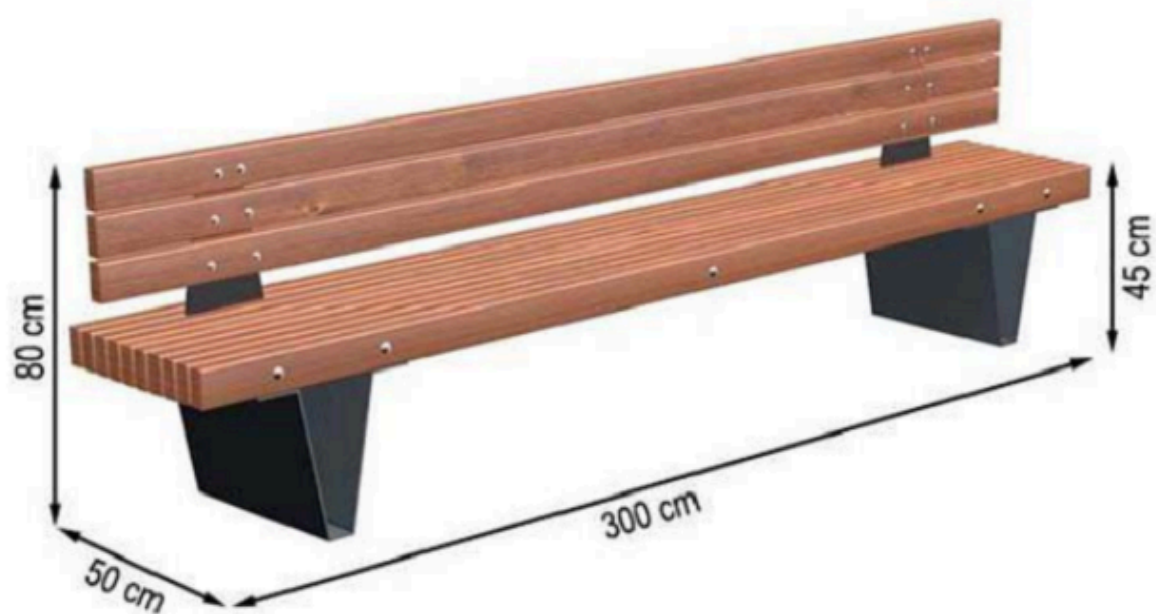

CODE: PWB-184

LEGS: SHEET METAL

RECYCLABILITY : %100 ECOLOGICAL

PAINT: STATIC POLYESTER OVEN

AREA OF USE : OUTDOOR

WOOD: THERMOWOOD YELLOW PINE

PROTECTION: MAINTENANCE-FREE