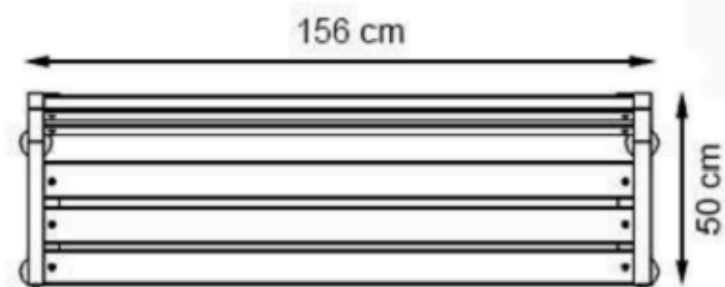

CODE: PWB-104

LEGS: IRON PROFILE

RECYCLABILITY : %100 ECOLOGICAL

PAINT: STATIC POLYESTER OVEN

AREA OF USE : OUTDOOR

WOOD: THERMOWOOD YELLOW PINE

PROTECTION: MAINTENANCE-FREE

CODE: PWB-105