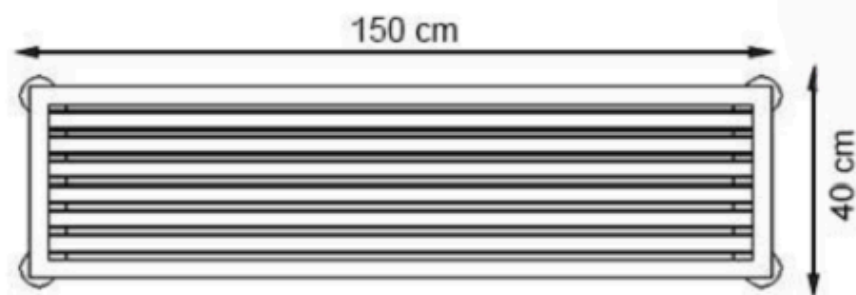

CODE: PWB-146

LEGS: IRON SQUARE PROFILE

RECYCLABILITY : %100 ECOLOGICAL

PAINT: STATIC POLYESTER OVEN

AREA OF USE : OUTDOOR

WOOD: THERMOWOOD YELLOW PINE

PROTECTION: MAINTENANCE-FREE

CODE: PWB-147