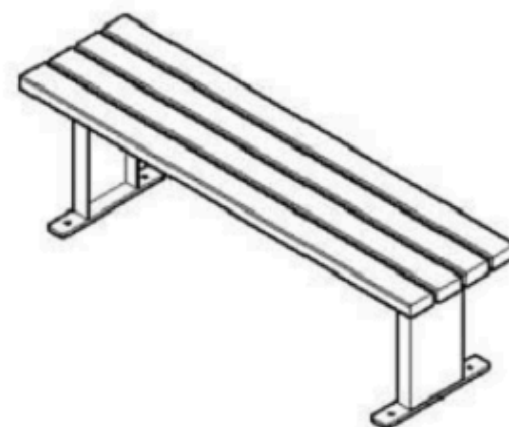

CODE: PWB-138

LEGS: SHEET METAL

RECYCLABILITY : %100 ECOLOGICAL

PAINT: STATIC POLYESTER OVEN

AREA OF USE : OUTDOOR

WOOD: THERMOWOOD YELLOW PINE

PROTECTION: MAINTENANCE-FREE