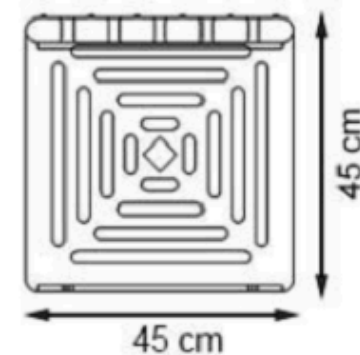

CODE: PWB-142

LEGS: ALUMINUM CASTING

RECYCLABILITY : %100 ECOLOGICAL

PAINT: STATIC POLYESTER OVEN

AREA OF USE : OUTDOOR

WOOD: THERMOWOOD YELLOW PINE

PROTECTION: MAINTENANCE-FREE