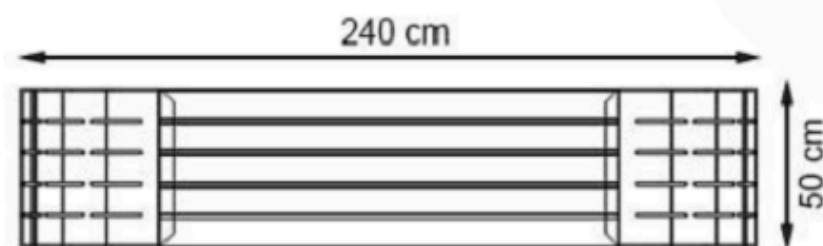

CODE: PWB-151

LEGS: SHEET METAL

RECYCLABILITY : %100 ECOLOGICAL

PAINT: STATIC POLYESTER OVEN

AREA OF USE : OUTDOOR

WOOD: THERMOWOOD YELLOW PINE

PROTECTION: MAINTENANCE-FREE