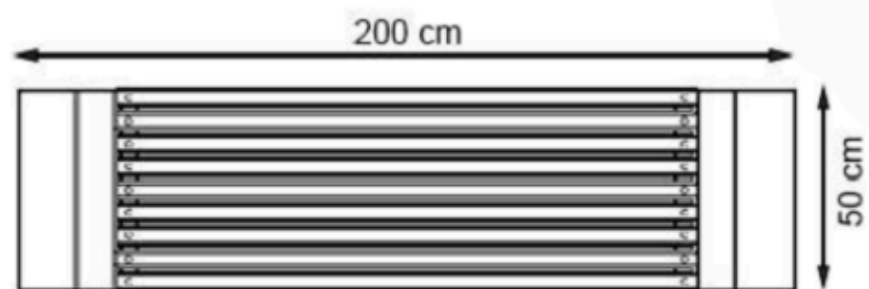

CODE: PWB-138

LEGS: SHEET METAL

RECYCLABILITY : %100 ECOLOGICAL

PAINT: STATIC POLYESTER OVEN

AREA OF USE : OUTDOOR

WOOD: THERMOWOOD YELLOW PINE

PROTECTION: MAINTENANCE-FREE

CODE: PWB-139