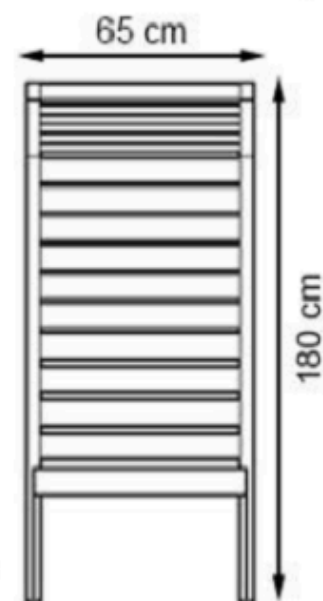

CODE: PWB-026

LEGS: IRON PROFILE AND SHEET IRON

PAINT: STATIC POLYESTER OVEN

WOOD: THERMOWOOD YELLOW PINE

RECYCLABILITY : %100 ECOLOGICAL

AREA OF USE : OUTDOOR

PROTECTION: MAINTENANCE-FREE