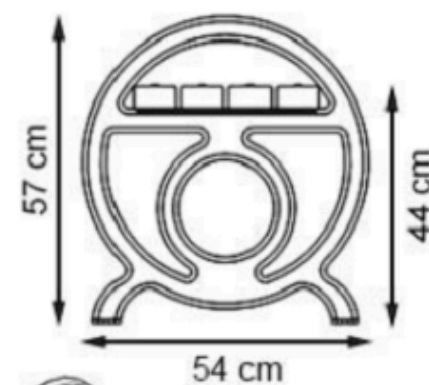

CODE: PWB-158

LEGS: ALUMINUM CASTING

RECYCLABILITY : %100 ECOLOGICAL

PAINT: STATIC POLYESTER OVEN

AREA OF USE : OUTDOOR

WOOD: THERMOWOOD YELLOW PINE

PROTECTION: MAINTENANCE-FREE