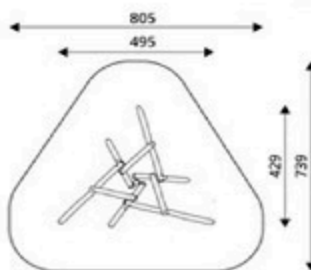

Product Code	Age Range	Top Height	Slide Height	Safety Area	Max Fall Height
PRB 145	3+	150cm	-cm	17,2m ²	60cm

Product Code	Age Range	Top Height	Slide Height	Safety Area	Max Fall Height
PRB 146	3+	160cm	-cm	21,4m ²	60cm

Product Code	Age Range	Top Height	Slide Height	Safety Area	Max Fall Height
PRB 147	3+	178cm	-cm	31,2m ²	90cm

Park World / Robinia

Product Code	Age Range	Top Height	Slide Height	Safety Area	Max Fall Height
PRB 148	3+	117cm	-cm	29,7m ²	117cm

Product Code	Age Range	Top Height	Slide Height	Safety Area	Max Fall Height
PRB 149	3+	110cm	-cm	27,2m ²	110cm

Product Code	Age Range	Top Height	Slide Height	Safety Area	Max Fall Height
PRB 150	3+	110cm	-cm	19,6m ²	110cm