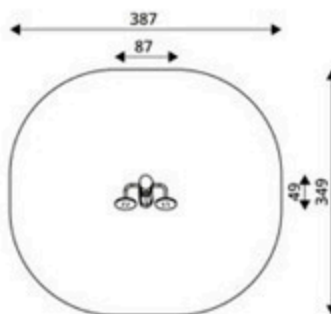

Product Code	Age Range	Top Height	Slide Height	Safety Area	Max Fall Height
PRB 199	1+/3+	238cm	-cm	40,3m ²	130cm

Product Code	Age Range	Top Height	Slide Height	Safety Area	Max Fall Height
PRB 200	1+/3+	238cm	-cm	37,0m ²	130cm

Product Code	Age Range	Top Height	Slide Height	Safety Area	Max Fall Height
PRB 201	5+	395cm	99cm	83,9m ²	175cm

Product Code	Age Range	Top Height	Slide Height	Safety Area	Max Fall Height
PRB 202	5+	395cm	99cm	131,8m ²	175cm

Product Code	Age Range	Top Height	Slide Height	Safety Area	Max Fall Height
PRB 203	14+	145cm	-cm	18m ²	60cm

Product Code	Age Range	Top Height	Slide Height	Safety Area	Max Fall Height
PRB 204	14+	155cm	-cm	18m ²	60cm