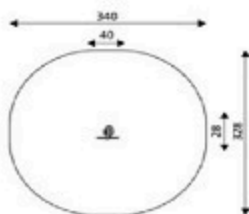

Product Code	Age Range	Top Height	Slide Height	Safety Area	Max Fall Height
PRB 172	1+	109cm	-cm	9,2m²	60cm