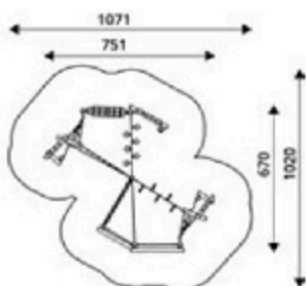

Product Code	Age Range	Top Height	Slide Height	Safety Area	Max Fall Height
PRB 151	4+	170cm	-cm	43,7m ²	85cm

Product Code	Age Range	Top Height	Slide Height	Safety Area	Max Fall Height
PRB 152	4+	200cm	-cm	32,0m ²	190cm

Product Code	Age Range	Top Height	Slide Height	Safety Area	Max Fall Height
PRB 153	4+	99cm	-cm	21,1m ²	99cm

Product Code	Age Range	Top Height	Slide Height	Safety Area	Max Fall Height
PRB 154	3+	114cm	-cm	31,3m ²	114cm

Product Code	Age Range	Top Height	Slide Height	Safety Area	Max Fall Height
PRB 155	4+	200cm	-cm	33,2m ²	200cm

Product Code	Age Range	Top Height	Slide Height	Safety Area	Max Fall Height
PRB 156	5+	240cm	-cm	53,4m ²	240cm