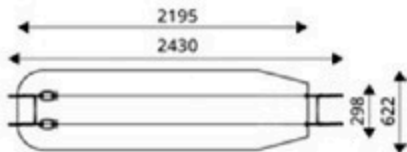

Product Code	Age Range	Top Height	Slide Height	Safety Area	Max Fall Height
PRB 202	5+	395cm	99cm	131,8m²	175cm