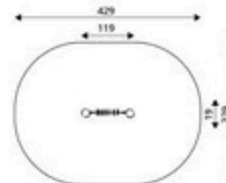

Product Code	Age Range	Top Height	Slide Height	Safety Area	Max Fall Height
PRB 167	1+	150cm	-cm	13,4m²	60cm