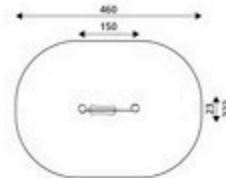

Park World / Robinia

Product Code	Age Range	Top Height	Slide Height	Safety Area	Max Fall Height
PRB 161	2+	180cm	90cm	17,1m ²	90cm

Product Code	Age Range	Top Height	Slide Height	Safety Area	Max Fall Height
PRB 162	2+	178cm	25cm	16,9m ²	60cm

Product Code	Age Range	Top Height	Slide Height	Safety Area	Max Fall Height
PRB 163	1+	20cm	-cm	24,1m ²	20cm

Product Code	Age Range	Top Height	Slide Height	Safety Area	Max Fall Height
PRB 164	2+	175cm	-cm	20,8m ²	60cm

Product Code	Age Range	Top Height	Slide Height	Safety Area	Max Fall Height
PRB 165	1+	213cm	25cm	73,8m ²	60cm

Product Code	Age Range	Top Height	Slide Height	Safety Area	Max Fall Height
PRB 166	1+	110cm	-cm	13,0m ²	60cm