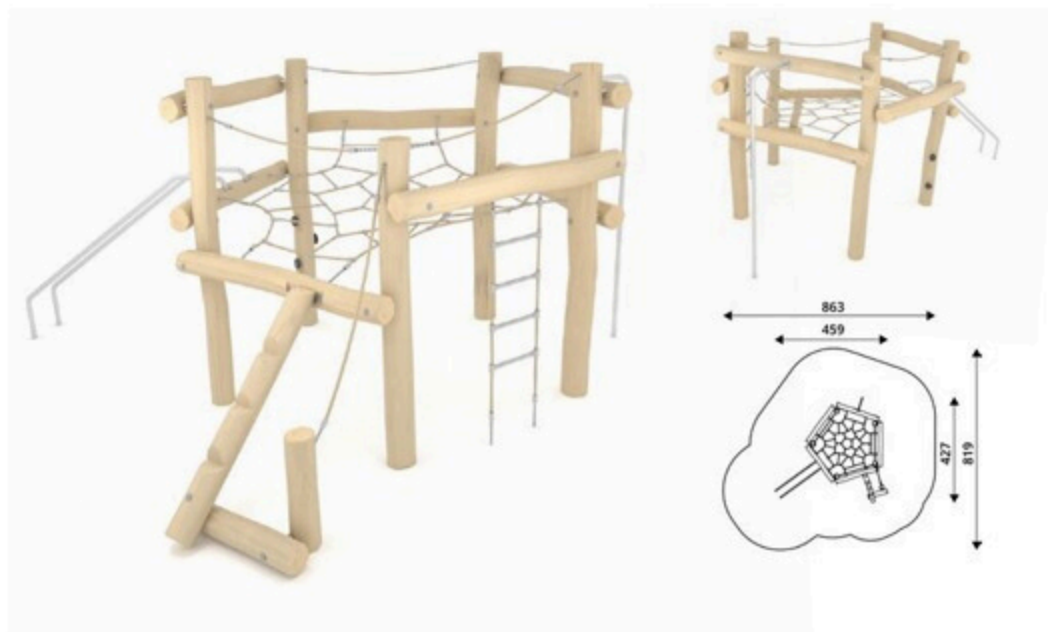

Product Code	Age Range	Top Height	Slide Height	Safety Area	Max Fall Height
PRB 156	5+	240cm	-cm	53,4m²	240cm