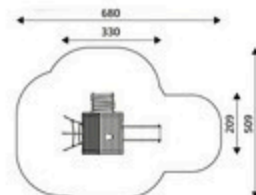

Product Code	Age Range	Top Height	Slide Height	Safety Area	Max Fall Height
PRB 109	2+	308cm	90cm	25,7m²	90cm