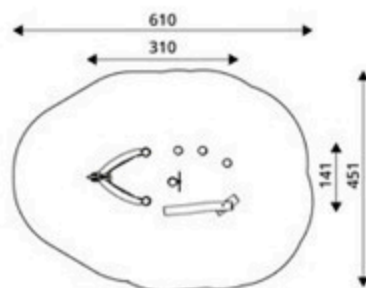

Product Code	Age Range	Top Height	Slide Height	Safety Area	Max Fall Height
PRB 118	2+	155cm	-cm	22,2m²	110cm

Product Code	Age Range	Top Height	Slide Height	Safety Area	Max Fall Height
PRB 119	3+	500cm	150cm	21,8m²	150cm