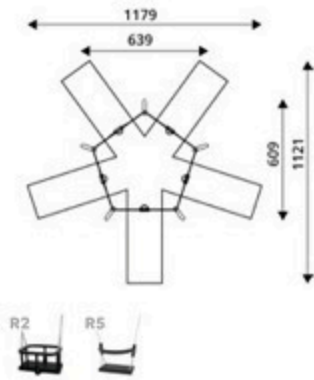

Park World / Robinia

Product Code	Age Range	Top Height	Slide Height	Safety Area	Max Fall Height
PRB 187	1+/3+	176cm	-cm	31,0m ²	99cm

Product Code	Age Range	Top Height	Slide Height	Safety Area	Max Fall Height
PRB 188	3+	176cm	-cm	15,5m ²	105cm

Product Code	Age Range	Top Height	Slide Height	Safety Area	Max Fall Height
PRB 189	1+	238cm	-cm	12,9m ²	175cm

Product Code	Age Range	Top Height	Slide Height	Safety Area	Max Fall Height
PRB 190	3+	298cm	-cm	18,1m ²	130cm

Product Code	Age Range	Top Height	Slide Height	Safety Area	Max Fall Height
PRB 191	1+/3+	238cm	-cm	13,0m ²	130cm

Product Code	Age Range	Top Height	Slide Height	Safety Area	Max Fall Height
PRB 192	1+/3+	238cm	-cm	21,5m ²	130cm

Product Code	Age Range	Top Height	Slide Height	Safety Area	Max Fall Height
PRB 193	1+/3+	238cm	-cm	35,2m ²	130cm

Product Code	Age Range	Top Height	Slide Height	Safety Area	Max Fall Height
PRB 194	1+/3+	238cm	-cm	42,5m ²	130cm