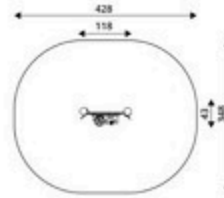

Product Code	Age Range	Top Height	Slide Height	Safety Area	Max Fall Height
PRB 166	1+	110cm	-cm	13,0m²	60cm