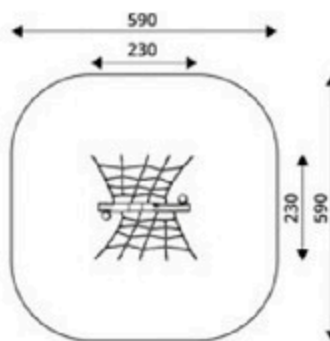

Product Code	Age Range	Top Height	Slide Height	Safety Area	Max Fall Height
PRB 151	4+	170cm	-cm	43,7m²	85cm

Product Code	Age Range	Top Height	Slide Height	Safety Area	Max Fall Height
PRB 152	4+	200cm	-cm	32,0m²	190cm