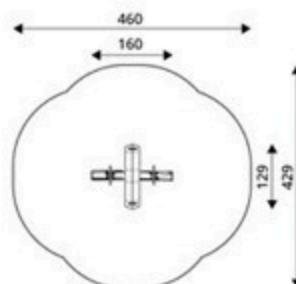

Product Code	Age Range	Top Height	Slide Height	Safety Area	Max Fall Height
PRB 173	3+	162cm	-cm	20,2m ²	90cm

Product Code	Age Range	Top Height	Slide Height	Safety Area	Max Fall Height
PRB 174	1+	84cm	-cm	10,8m ²	60cm

Product Code	Age Range	Top Height	Slide Height	Safety Area	Max Fall Height
PRB 175	1+	84cm	-cm	11,4m ²	60cm

Product Code	Age Range	Top Height	Slide Height	Safety Area	Max Fall Height
PRB 176	1+	84cm	-cm	11,0m ²	60cm