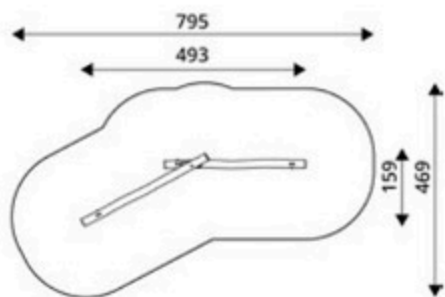

Product Code	Age Range	Top Height	Slide Height	Safety Area	Max Fall Height
PRB 134	3+	65cm	-cm	25,6m²	65cm