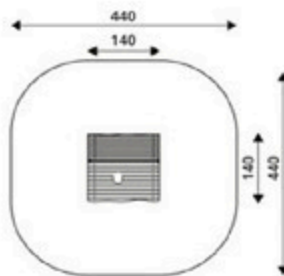

ROBINIA CATALOG

2024

NEW YORK
Vintage Co.
URBAN DENIM CITY
HAND CRAFT

Product Code	Age Range	Top Height	Slide Height	Safety Area	Max Fall Height
PRB 101	1+	160cm	-	16,5m ²	60cm

Product Code	Age Range	Top Height	Slide Height	Safety Area	Max Fall Height
PRB102	2+	200cm	90	21,2m ²	90cm

Product Code	Age Range	Top Height	Slide Height	Safety Area	Max Fall Height
PRB 103	3+	200cm	90cm	32,9m ²	165cm

Product Code	Age Range	Top Height	Slide Height	Safety Area	Max Fall Height
PRB 104	3+	250cm	120cm	35,3m ²	165cm

Product Code	Age Range	Top Height	Slide Height	Safety Area	Max Fall Height
PRB 105	4+	250cm	120cm	51,2m ²	200cm

Product Code	Age Range	Top Height	Slide Height	Safety Area	Max Fall Height
PRB 106	1+	188cm	-cm	17,4m ²	60cm