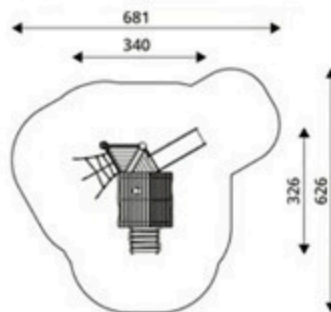

Product Code	Age Range	Top Height	Slide Height	Safety Area	Max Fall Height
PRB 103	3+	200cm	90cm	32,9m ²	165cm

Product Code	Age Range	Top Height	Slide Height	Safety Area	Max Fall Height
PRB 104	3+	250cm	120cm	35,3m ²	165cm

Product Code	Age Range	Top Height	Slide Height	Safety Area	Max Fall Height
PRB 105	4+	250cm	120cm	51,2m ²	200cm

Product Code	Age Range	Top Height	Slide Height	Safety Area	Max Fall Height
PRB 106	1+	188cm	-cm	17,4m ²	60cm

Product Code	Age Range	Top Height	Slide Height	Safety Area	Max Fall Height
PRB 107	1+	188cm	-cm	19,9m ²	60cm

Product Code	Age Range	Top Height	Slide Height	Safety Area	Max Fall Height
PRB 108	1+	210cm	25cm	24,8m ²	60cm

Product Code	Age Range	Top Height	Slide Height	Safety Area	Max Fall Height
PRB 109	2+	308cm	90cm	25,7m ²	90cm

Product Code	Age Range	Top Height	Slide Height	Safety Area	Max Fall Height
PRB 110	2+	308cm	90cm	29,1m ²	90cm