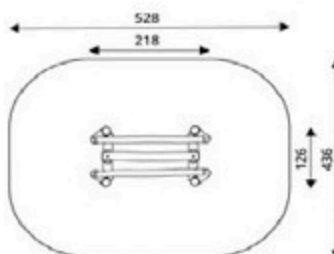

Product Code	Age Range	Top Height	Slide Height	Safety Area	Max Fall Height
PRB 147	3+	178cm	-cm	31,2m ²	90cm

Park World / Robinia

Product Code	Age Range	Top Height	Slide Height	Safety Area	Max Fall Height
PRB 148	3+	117cm	-cm	29,7m ²	117cm

Product Code	Age Range	Top Height	Slide Height	Safety Area	Max Fall Height
PRB 149	3+	110cm	-cm	27,2m ²	110cm

Product Code	Age Range	Top Height	Slide Height	Safety Area	Max Fall Height
PRB 150	3+	110cm	-cm	19,6m ²	110cm

Product Code	Age Range	Top Height	Slide Height	Safety Area	Max Fall Height
PRB 151	4+	170cm	-cm	43,7m ²	85cm

Product Code	Age Range	Top Height	Slide Height	Safety Area	Max Fall Height
PRB 152	4+	200cm	-cm	32,0m ²	190cm