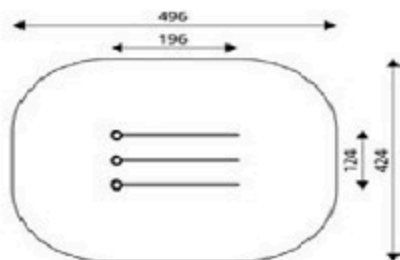

Product Code	Age Range	Top Height	Slide Height	Safety Area	Max Fall Height
PRB 207	14+	145cm	-cm	12.7m ²	60cm

Product Code	Age Range	Top Height	Slide Height	Safety Area	Max Fall Height
PRB 208	14+	145cm	-cm	20.0m ²	112cm

Product Code	Age Range	Top Height	Slide Height	Safety Area	Max Fall Height
PRB 209	14+	155cm	-cm	11,9m ²	60cm

Product Code	Age Range	Top Height	Slide Height	Safety Area	Max Fall Height
PRB 210	14+	155cm	-cm	12,3m ²	60cm

Product Code	Age Range	Top Height	Slide Height	Safety Area	Max Fall Height
PRB 211	14+	73cm	-cm	16,6m ²	73cm

Product Code	Age Range	Top Height	Slide Height	Safety Area	Max Fall Height
PRB 212	14+	126cm	-cm	16,5m ²	108cm