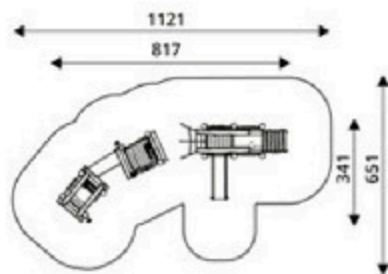

Product Code	Age Range	Top Height	Slide Height	Safety Area	Max Fall Height
PRB 125	2+	282cm	90cm	31,7m ²	60cm

Product Code	Age Range	Top Height	Slide Height	Safety Area	Max Fall Height
PRB 126	1+	129cm	25cm	17,4m ²	60cm

Product Code	Age Range	Top Height	Slide Height	Safety Area	Max Fall Height
PRB 127	1+	160cm	25cm	28,5m ²	60cm

Product Code	Age Range	Top Height	Slide Height	Safety Area	Max Fall Height
PRB 128	1+	160cm	-cm	17,4m ²	60cm