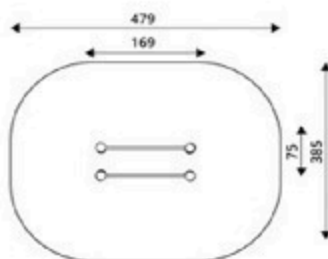

Product Code	Age Range	Top Height	Slide Height	Safety Area	Max Fall Height
PRB 137	3+	130cm	-cm	20,7m ²	60cm

Product Code	Age Range	Top Height	Slide Height	Safety Area	Max Fall Height
PRB 138	5+	238cm	-cm	21,3m ²	238cm

Product Code	Age Range	Top Height	Slide Height	Safety Area	Max Fall Height
PRB 139	3+	95cm	-cm	23,9m ²	80cm

Product Code	Age Range	Top Height	Slide Height	Safety Area	Max Fall Height
PRB 140	3+	155cm	-cm	17,8m ²	126cm

Product Code	Age Range	Top Height	Slide Height	Safety Area	Max Fall Height
PRB 141	3+	155cm	-cm	15,6m ²	126cm

Park World / Robinia

Product Code	Age Range	Top Height	Slide Height	Safety Area	Max Fall Height
PRB 142	4+	200cm	-cm	22,2m ²	190cm