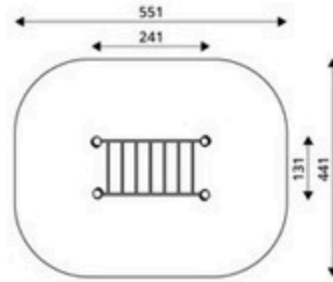

Product Code	Age Range	Top Height	Slide Height	Safety Area	Max Fall Height
PRB 217	14+	250cm	-cm	14,5m ²	130cm

Product Code	Age Range	Top Height	Slide Height	Safety Area	Max Fall Height
PRB 218	14+	250cm	-cm	21,8m ²	230cm

Product Code	Age Range	Top Height	Slide Height	Safety Area	Max Fall Height
PRB 219	14+	250cm	-cm	27,2m ²	233cm

Product Code	Age Range	Top Height	Slide Height	Safety Area	Max Fall Height
PRB 220	14+	250cm	-cm	21,6m ²	230cm

Product Code	Age Range	Top Height	Slide Height	Safety Area	Max Fall Height
PRB 221	14+	347cm	-cm	31,1m ²	246cm

Product Code	Age Range	Top Height	Slide Height	Safety Area	Max Fall Height
PRB 222	14+	348cm	-cm	27,1m ²	246cm