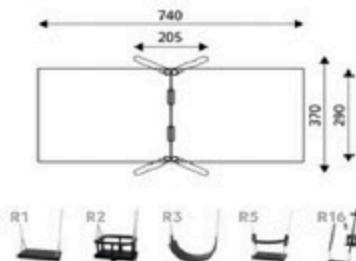

Product Code	Age Range	Top Height	Slide Height	Safety Area	Max Fall Height
PRB 191	1+/3+	238cm	-cm	13,0m²	130cm