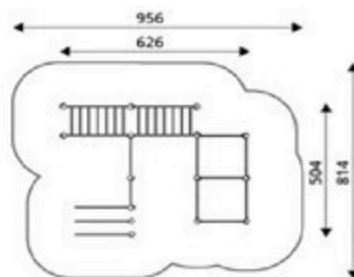

Product Code	Age Range	Top Height	Slide Height	Safety Area	Max Fall Height
PRB 230	14+	260cm	-cm	68,6m²	240cm