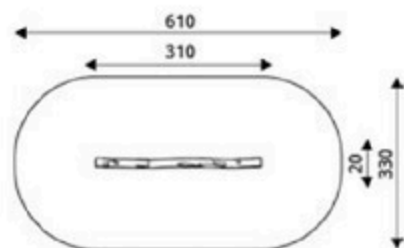

Product Code	Age Range	Top Height	Slide Height	Safety Area	Max Fall Height
PRB 127	1+	160cm	25cm	28,5m ²	60cm

Product Code	Age Range	Top Height	Slide Height	Safety Area	Max Fall Height
PRB 128	1+	160cm	-cm	17,4m ²	60cm

Product Code	Age Range	Top Height	Slide Height	Safety Area	Max Fall Height
PRB 129	2+	282cm	90cm	51,8m ²	90cm

Product Code	Age Range	Top Height	Slide Height	Safety Area	Max Fall Height
PRB 130	1+	30cm	-cm	8,8m ²	30cm

Product Code	Age Range	Top Height	Slide Height	Safety Area	Max Fall Height
PRB 131	3+	50cm	-cm	14,1m ²	60cm

Product Code	Age Range	Top Height	Slide Height	Safety Area	Max Fall Height
PRB 132	3+	48cm	-cm	21,1m ²	48cm