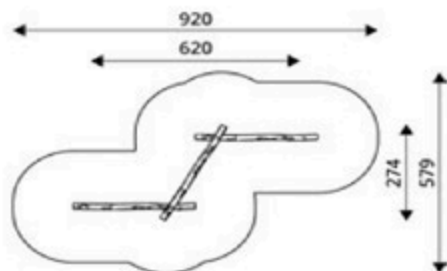

Product Code	Age Range	Top Height	Slide Height	Safety Area	Max Fall Height
PRB 129	2+	282cm	90cm	51,8m ²	90cm

Product Code	Age Range	Top Height	Slide Height	Safety Area	Max Fall Height
PRB 130	1+	30cm	-cm	8,8m ²	30cm

Product Code	Age Range	Top Height	Slide Height	Safety Area	Max Fall Height
PRB 131	3+	50cm	-cm	14,1m ²	60cm

Product Code	Age Range	Top Height	Slide Height	Safety Area	Max Fall Height
PRB 132	3+	48cm	-cm	21,1m ²	48cm

Product Code	Age Range	Top Height	Slide Height	Safety Area	Max Fall Height
PRB 133	3+	46cm	-cm	18,2m ²	46cm

Product Code	Age Range	Top Height	Slide Height	Safety Area	Max Fall Height
PRB 134	3+	65cm	-cm	25,6m ²	65cm