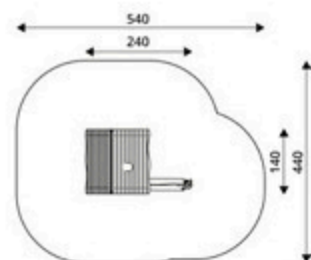

Product Code	Age Range	Top Height	Slide Height	Safety Area	Max Fall Height
PRB 103	3+	200cm	90cm	32,9m ²	165cm

Product Code	Age Range	Top Height	Slide Height	Safety Area	Max Fall Height
PRB 104	3+	250cm	120cm	35,3m ²	165cm

Product Code	Age Range	Top Height	Slide Height	Safety Area	Max Fall Height
PRB 105	4+	250cm	120cm	51,2m ²	200cm

Product Code	Age Range	Top Height	Slide Height	Safety Area	Max Fall Height
PRB 106	1+	188cm	-cm	17,4m ²	60cm