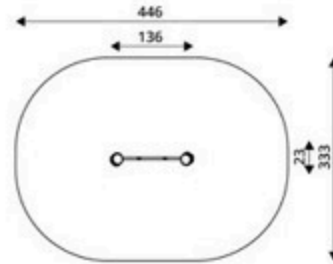

Product Code	Age Range	Top Height	Slide Height	Safety Area	Max Fall Height
PRB 223	14+	250cm	-cm	22,4m²	139cm

Product Code	Age Range	Top Height	Slide Height	Safety Area	Max Fall Height
PRB 224	14+	250cm	-cm	12,9m²	125cm