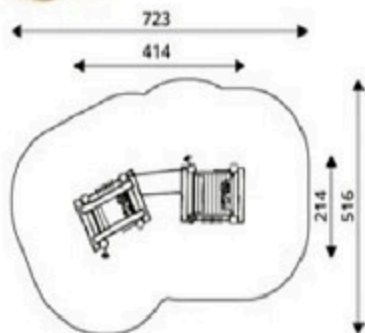

Product Code	Age Range	Top Height	Slide Height	Safety Area	Max Fall Height
PRB 121	2+	350cm	25cm	24,8m ²	110cm

Product Code	Age Range	Top Height	Slide Height	Safety Area	Max Fall Height
PRB 122	3+	460cm	150cm	75,7m ²	150cm

Product Code	Age Range	Top Height	Slide Height	Safety Area	Max Fall Height
PRB 123	3+	400cm	90cm	49,4m ²	90cm

Product Code	Age Range	Top Height	Slide Height	Safety Area	Max Fall Height
PRB 124	1+	206cm	-cm	22,7m ²	60cm

Product Code	Age Range	Top Height	Slide Height	Safety Area	Max Fall Height
PRB 125	2+	282cm	90cm	31,7m ²	60cm

Product Code	Age Range	Top Height	Slide Height	Safety Area	Max Fall Height
PRB 126	1+	129cm	25cm	17,4m ²	60cm

Product Code	Age Range	Top Height	Slide Height	Safety Area	Max Fall Height
PRB 127	1+	160cm	25cm	28,5m ²	60cm

Product Code	Age Range	Top Height	Slide Height	Safety Area	Max Fall Height
PRB 128	1+	160cm	-cm	17,4m ²	60cm