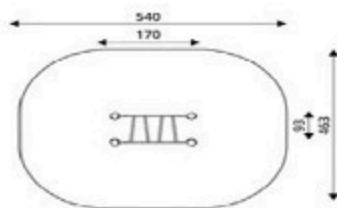

Product Code	Age Range	Top Height	Slide Height	Safety Area	Max Fall Height
PRB 137	3+	130cm	-cm	20,7m ²	60cm

Product Code	Age Range	Top Height	Slide Height	Safety Area	Max Fall Height
PRB 138	5+	238cm	-cm	21,3m ²	238cm

Product Code	Age Range	Top Height	Slide Height	Safety Area	Max Fall Height
PRB 139	3+	95cm	-cm	23,9m ²	80cm

Product Code	Age Range	Top Height	Slide Height	Safety Area	Max Fall Height
PRB 140	3+	155cm	-cm	17,8m ²	126cm

Product Code	Age Range	Top Height	Slide Height	Safety Area	Max Fall Height
PRB 141	3+	155cm	-cm	15,6m ²	126cm

Park World / Robinia

Product Code	Age Range	Top Height	Slide Height	Safety Area	Max Fall Height
PRB 142	4+	200cm	-cm	22,2m ²	190cm