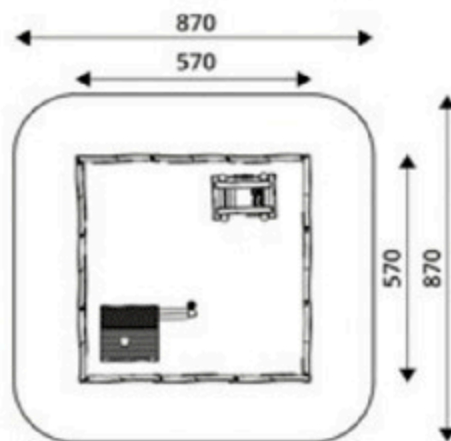

Product Code	Age Range	Top Height	Slide Height	Safety Area	Max Fall Height
PRB 159	4+	175cm	-cm	18,7m ²	175cm

Product Code	Age Range	Top Height	Slide Height	Safety Area	Max Fall Height
PRB 160	3+	450cm	-cm	95,0m ²	200cm

Park World / Robinia

Product Code	Age Range	Top Height	Slide Height	Safety Area	Max Fall Height
PRB 161	2+	180cm	90cm	17,1m ²	90cm

Product Code	Age Range	Top Height	Slide Height	Safety Area	Max Fall Height
PRB 162	2+	178cm	25cm	16,9m ²	60cm

Product Code	Age Range	Top Height	Slide Height	Safety Area	Max Fall Height
PRB 163	1+	20cm	-cm	24,1m ²	20cm

Product Code	Age Range	Top Height	Slide Height	Safety Area	Max Fall Height
PRB 164	2+	175cm	-cm	20,8m ²	60cm