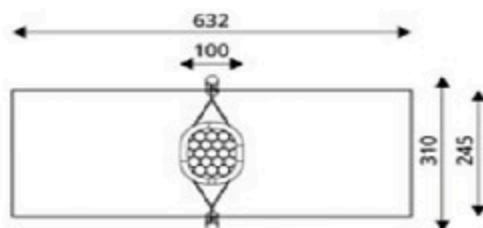

Park World / Robinia

Product Code	Age Range	Top Height	Slide Height	Safety Area	Max Fall Height
PRB 187	1+/3+	176cm	-cm	31,0m²	99cm

Product Code	Age Range	Top Height	Slide Height	Safety Area	Max Fall Height
PRB 188	3+	176cm	-cm	15,5m²	105cm

Product Code	Age Range	Top Height	Slide Height	Safety Area	Max Fall Height
PRB 189	1+	238cm	-cm	12,9m²	175cm