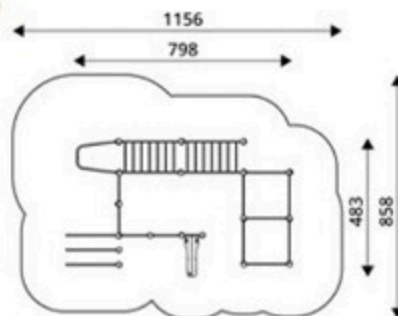

Product Code	Age Range	Top Height	Slide Height	Safety Area	Max Fall Height
PRB 225	14+	250cm	-cm	17,8m ²	139cm

Product Code	Age Range	Top Height	Slide Height	Safety Area	Max Fall Height
PRB 226	14+	260cm	-cm	35,4m ²	240cm

Product Code	Age Range	Top Height	Slide Height	Safety Area	Max Fall Height
PRB 227	14+	250cm	-cm	41,6m ²	233cm

Product Code	Age Range	Top Height	Slide Height	Safety Area	Max Fall Height
PRB 228	14+	347cm	-cm	51,8m ²	245cm

Product Code	Age Range	Top Height	Slide Height	Safety Area	Max Fall Height
PRB 229	14+	260cm	-cm	61,4m ²	230cm

Product Code	Age Range	Top Height	Slide Height	Safety Area	Max Fall Height
PRB 230	14+	260cm	-cm	68,6m ²	240cm