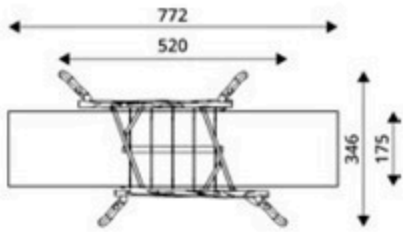

Product Code	Age Range	Top Height	Slide Height	Safety Area	Max Fall Height
PRB 196	3+	271cm	-cm	13,5m²	130cm