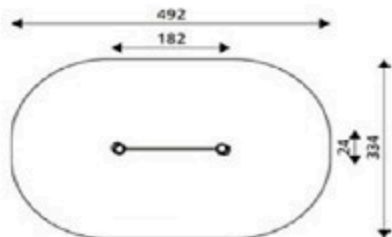

Product Code	Age Range	Top Height	Slide Height	Safety Area	Max Fall Height
PRB 217	14+	250cm	-cm	14,5m²	130cm