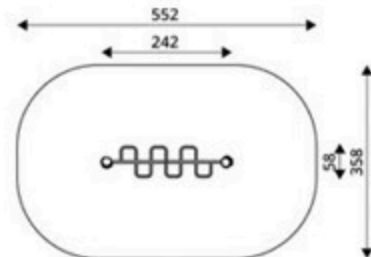

Product Code	Age Range	Top Height	Slide Height	Safety Area	Max Fall Height
PRB 225	14+	250cm	-cm	17,8m²	139cm