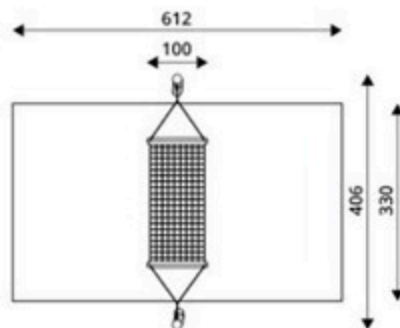

Product Code	Age Range	Top Height	Slide Height	Safety Area	Max Fall Height
PRB 173	3+	162cm	-cm	20,2m²	90cm