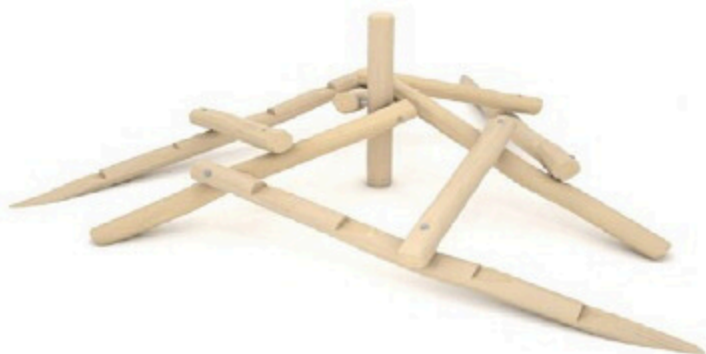

Product Code	Age Range	Top Height	Slide Height	Safety Area	Max Fall Height
PRB 151	4+	170cm	-cm	43,7m²	85cm

Product Code	Age Range	Top Height	Slide Height	Safety Area	Max Fall Height
PRB 152	4+	200cm	-cm	32,0m²	190cm

Product Code	Age Range	Top Height	Slide Height	Safety Area	Max Fall Height
PRB 153	4+	99cm	-cm	21,1m²	99cm