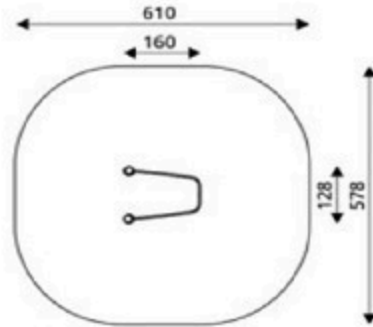

Product Code	Age Range	Top Height	Slide Height	Safety Area	Max Fall Height
PRB 215	14+	92cm	-cm	14,8m ²	60cm

Product Code	Age Range	Top Height	Slide Height	Safety Area	Max Fall Height
PRB 216	14+	92cm	-cm	14,6m ²	60cm

Product Code	Age Range	Top Height	Slide Height	Safety Area	Max Fall Height
PRB 217	14+	250cm	-cm	14,5m ²	130cm

Product Code	Age Range	Top Height	Slide Height	Safety Area	Max Fall Height
PRB 218	14+	250cm	-cm	21,8m ²	230cm

Product Code	Age Range	Top Height	Slide Height	Safety Area	Max Fall Height
PRB 219	14+	250cm	-cm	27,2m ²	233cm

Product Code	Age Range	Top Height	Slide Height	Safety Area	Max Fall Height
PRB 220	14+	250cm	-cm	21,6m ²	230cm