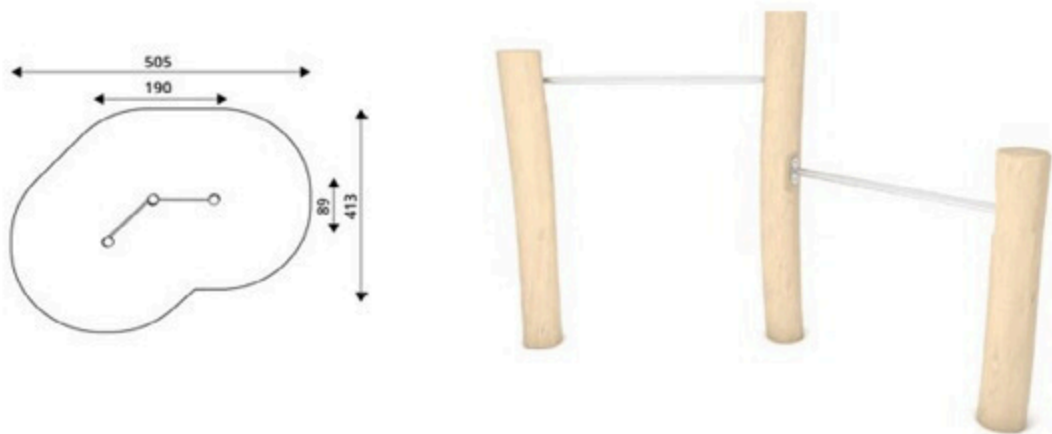

Product Code	Age Range	Top Height	Slide Height	Safety Area	Max Fall Height
PRB 137	3+	130cm	-cm	20,7m ²	60cm

Product Code	Age Range	Top Height	Slide Height	Safety Area	Max Fall Height
PRB 138	5+	238cm	-cm	21,3m ²	238cm

Product Code	Age Range	Top Height	Slide Height	Safety Area	Max Fall Height
PRB 139	3+	95cm	-cm	23,9m ²	80cm

Product Code	Age Range	Top Height	Slide Height	Safety Area	Max Fall Height
PRB 140	3+	155cm	-cm	17,8m ²	126cm