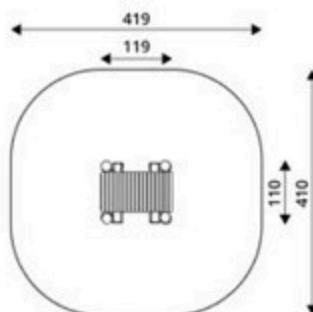

Product Code	Age Range	Top Height	Slide Height	Safety Area	Max Fall Height
PRB 139	3+	95cm	-cm	23,9m ²	80cm

Product Code	Age Range	Top Height	Slide Height	Safety Area	Max Fall Height
PRB 140	3+	155cm	-cm	17,8m ²	126cm

Product Code	Age Range	Top Height	Slide Height	Safety Area	Max Fall Height
PRB 141	3+	155cm	-cm	15,6m ²	126cm

Park World / Robinia

Product Code	Age Range	Top Height	Slide Height	Safety Area	Max Fall Height
PRB 142	4+	200cm	-cm	22,2m ²	190cm

Product Code	Age Range	Top Height	Slide Height	Safety Area	Max Fall Height
PRB 143	3+	138cm	-cm	16,5m ²	120cm

Product Code	Age Range	Top Height	Slide Height	Safety Area	Max Fall Height
PRB 144	1+	90cm	-cm	15,2m ²	60cm