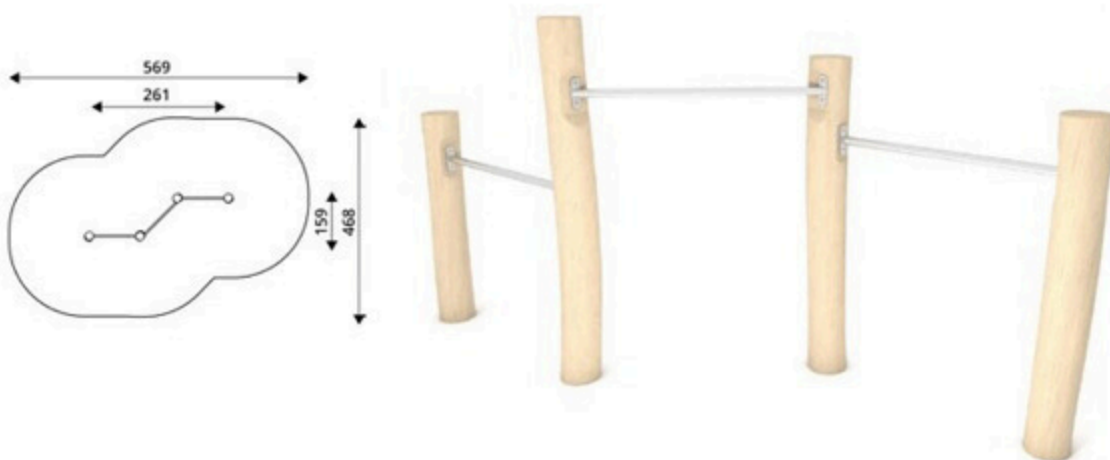

Product Code	Age Range	Top Height	Slide Height	Safety Area	Max Fall Height
PRB 140	3+	155cm	-cm	17,8m²	126cm