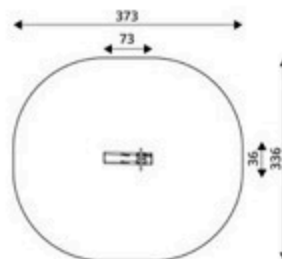

Product Code	Age Range	Top Height	Slide Height	Safety Area	Max Fall Height
PRB 174	1+	84cm	-cm	10,8m²	60cm