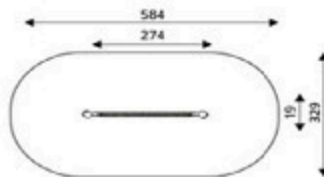

Product Code	Age Range	Top Height	Slide Height	Safety Area	Max Fall Height
PRB 136	3+	40cm	-cm	17,3m²	40cm