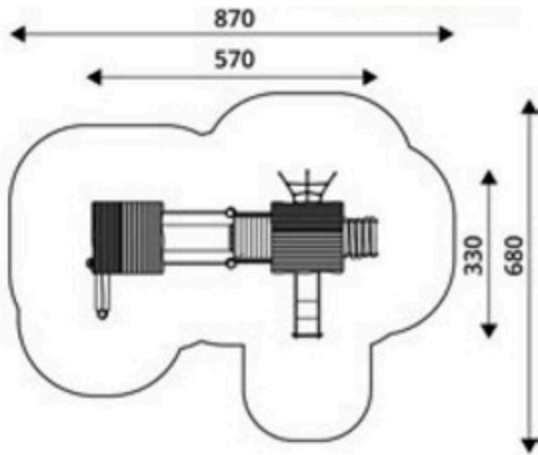

Product Code	Age Range	Top Height	Slide Height	Safety Area	Max Fall Height
PRB 111	3+	368cm	150cm	32,1m ²	150cm

Product Code	Age Range	Top Height	Slide Height	Safety Area	Max Fall Height
PRB 112	5+	427cm	210cm	51,2m ²	238cm

Product Code	Age Range	Top Height	Slide Height	Safety Area	Max Fall Height
PRB 113	5+	352cm	120cm	60,5m ²	238cm

Product Code	Age Range	Top Height	Slide Height	Safety Area	Max Fall Height
PRB 114	5+	428cm	210cm	83,7m ²	238cm