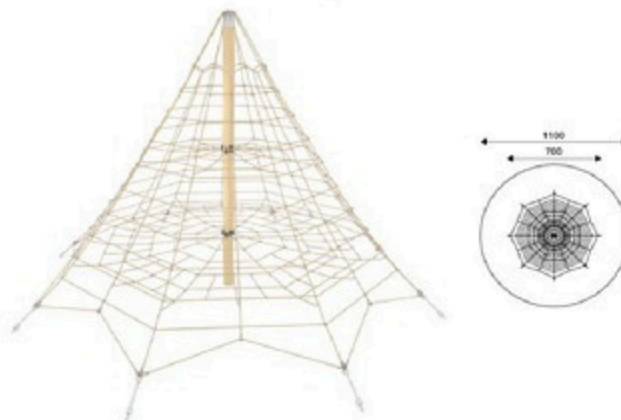

Product Code	Age Range	Top Height	Slide Height	Safety Area	Max Fall Height
PRB 160	3+	450cm	-cm	95,0m²	200cm