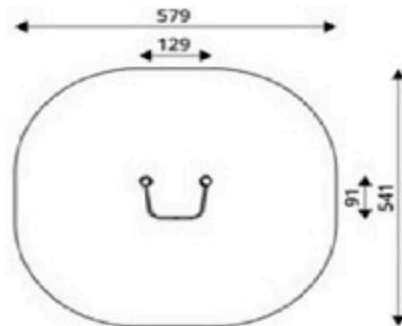

Product Code	Age Range	Top Height	Slide Height	Safety Area	Max Fall Height
PRB 222	14+	348cm	-cm	27,1m²	246cm