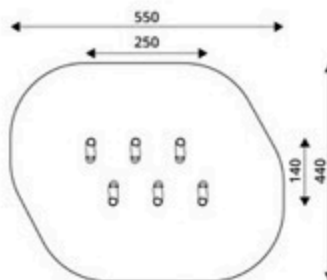

Product Code	Age Range	Top Height	Slide Height	Safety Area	Max Fall Height
PRB 131	3+	50cm	-cm	14,1m ²	60cm

Product Code	Age Range	Top Height	Slide Height	Safety Area	Max Fall Height
PRB 132	3+	48cm	-cm	21,1m ²	48cm

Product Code	Age Range	Top Height	Slide Height	Safety Area	Max Fall Height
PRB 133	3+	46cm	-cm	18,2m ²	46cm

Product Code	Age Range	Top Height	Slide Height	Safety Area	Max Fall Height
PRB 134	3+	65cm	-cm	25,6m ²	65cm

Product Code	Age Range	Top Height	Slide Height	Safety Area	Max Fall Height
PRB 135	3+	63cm	-cm	34,0m ²	63cm

Product Code	Age Range	Top Height	Slide Height	Safety Area	Max Fall Height
PRB 136	3+	40cm	-cm	17,3m ²	40cm