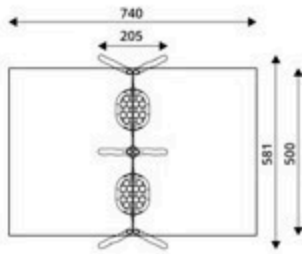

Product Code	Age Range	Top Height	Slide Height	Safety Area	Max Fall Height
PRB 200	1+/3+	238cm	-cm	37,0m²	130cm