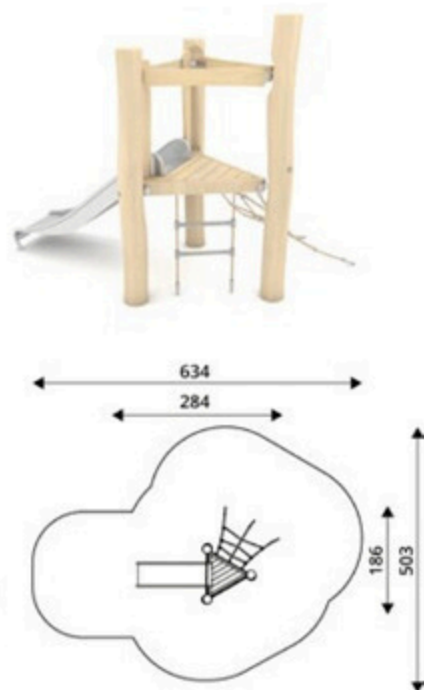

ROBINIA CATALOG

2024

NEW YORK
Vintage Co.
URBAN DENIM CITY
HAND CRAFT

Product Code	Age Range	Top Height	Slide Height	Safety Area	Max Fall Height
PRB 101	1+	160cm	-	16,5m ²	60cm

Product Code	Age Range	Top Height	Slide Height	Safety Area	Max Fall Height
PRB102	2+	200cm	90	21,2m ²	90cm

Product Code	Age Range	Top Height	Slide Height	Safety Area	Max Fall Height
PRB 103	3+	200cm	90cm	32,9m ²	165cm

Product Code	Age Range	Top Height	Slide Height	Safety Area	Max Fall Height
PRB 104	3+	250cm	120cm	35,3m ²	165cm

Product Code	Age Range	Top Height	Slide Height	Safety Area	Max Fall Height
PRB 105	4+	250cm	120cm	51,2m ²	200cm

Product Code	Age Range	Top Height	Slide Height	Safety Area	Max Fall Height
PRB 106	1+	188cm	-cm	17,4m ²	60cm

Product Code	Age Range	Top Height	Slide Height	Safety Area	Max Fall Height
PRB 107	1+	188cm	-cm	19,9m ²	60cm

Product Code	Age Range	Top Height	Slide Height	Safety Area	Max Fall Height
PRB 108	1+	210cm	25cm	24,8m ²	60cm