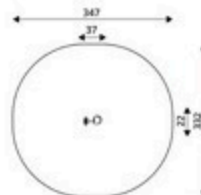

Product Code	Age Range	Top Height	Slide Height	Safety Area	Max Fall Height
PRB 171	1+	90cm	-cm	9,6m²	60cm