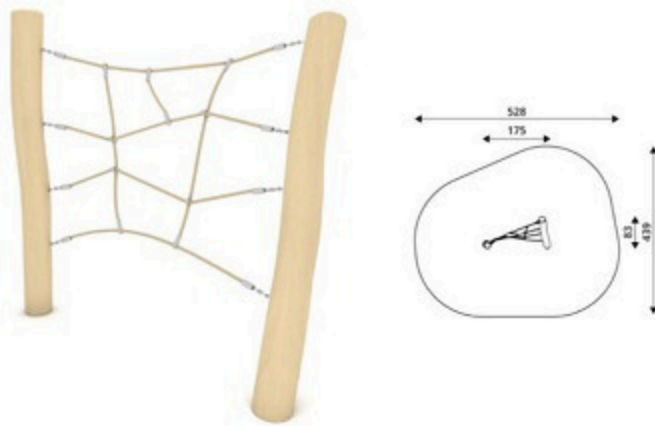

Product Code	Age Range	Top Height	Slide Height	Safety Area	Max Fall Height
PRB 153	4+	99cm	-cm	21,1m ²	99cm

Product Code	Age Range	Top Height	Slide Height	Safety Area	Max Fall Height
PRB 154	3+	114cm	-cm	31,3m ²	114cm

Product Code	Age Range	Top Height	Slide Height	Safety Area	Max Fall Height
PRB 155	4+	200cm	-cm	33,2m ²	200cm

Product Code	Age Range	Top Height	Slide Height	Safety Area	Max Fall Height
PRB 156	5+	240cm	-cm	53,4m ²	240cm

Product Code	Age Range	Top Height	Slide Height	Safety Area	Max Fall Height
PRB 157	4+	240cm	-cm	75,2m ²	200cm

Product Code	Age Range	Top Height	Slide Height	Safety Area	Max Fall Height
PRB 158	3+	220cm	-cm	20,6m ²	120cm