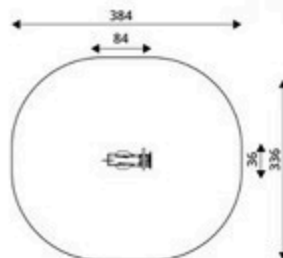

Product Code	Age Range	Top Height	Slide Height	Safety Area	Max Fall Height
PRB 175	1+	84cm	-cm	11,4m²	60cm

Product Code	Age Range	Top Height	Slide Height	Safety Area	Max Fall Height
PRB 176	1+	84cm	-cm	11,0m²	60cm

Product Code	Age Range	Top Height	Slide Height	Safety Area	Max Fall Height
PRB 177	3+	74cm	-cm	15,2m²	60cm