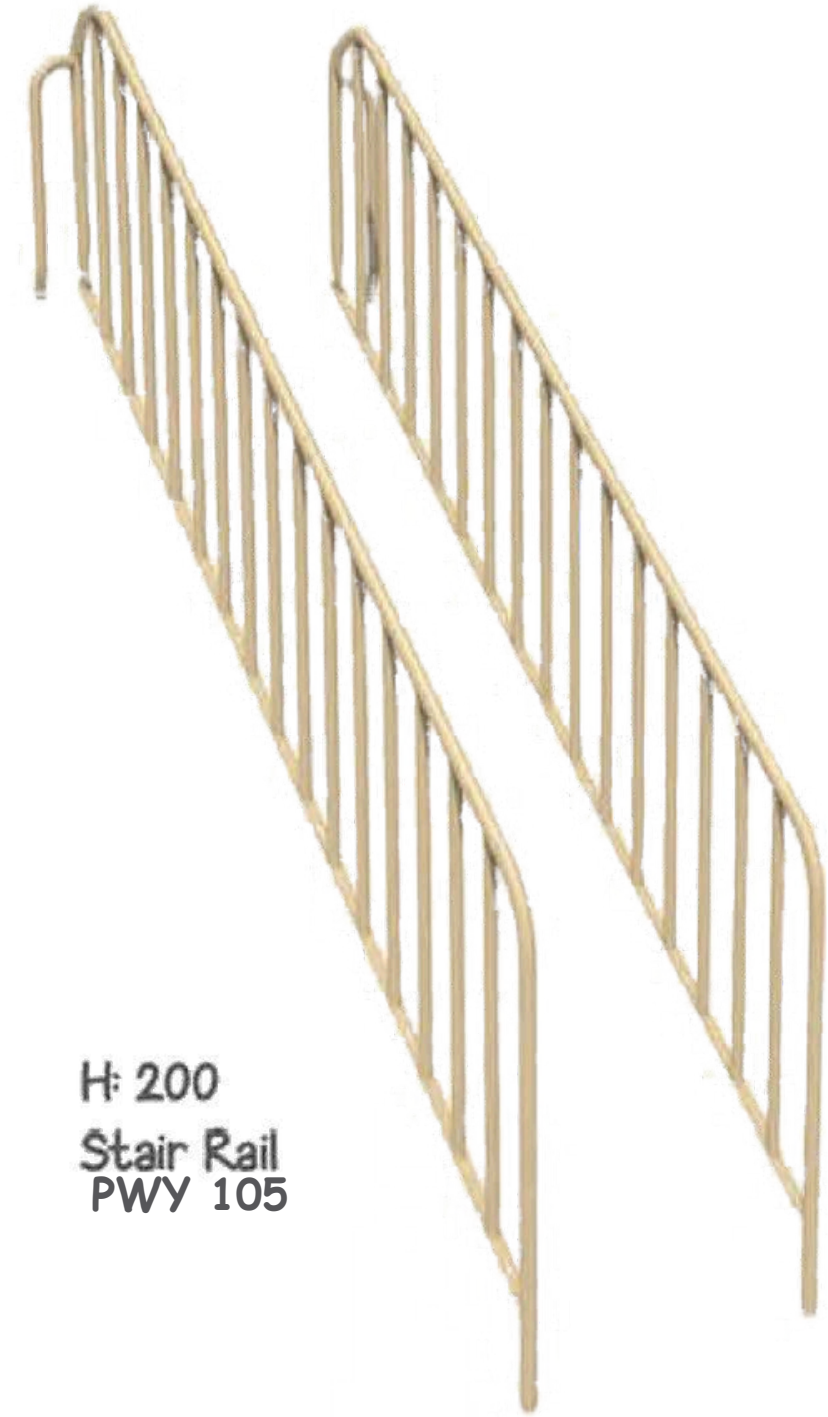

H: 135 Stair
With PVC Coated
PWY 100

H: 135
Stair Rail
PWY 101

H: 150 Stair
With PVC Coated
PWY 102

H: 150
Stair Rail
PWY 103

METAL SPARE PARTS

H: 200 Stair
With PVC Coated
PWY 104

H: 200
Stair Rail
PWY 105