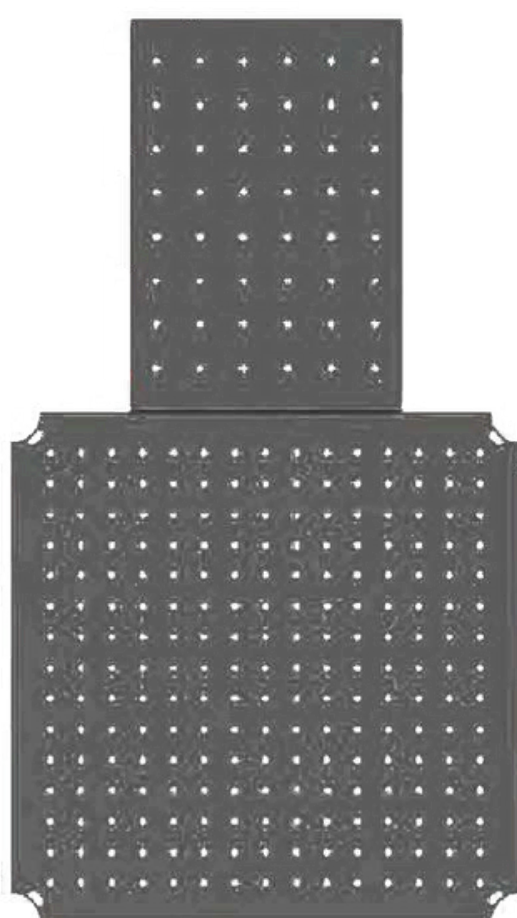

Spiral Slide
Metal Railing
PWY 112

116x116 Square
Platform With
PVC Coated
PWY 113

Hexagonal
Platform With
PVC Coated
PWY 114

Triangle
Platform With
PVC Coated
PWY 115

Prolonged Square
Platform With
PVC Coated
PWY 116