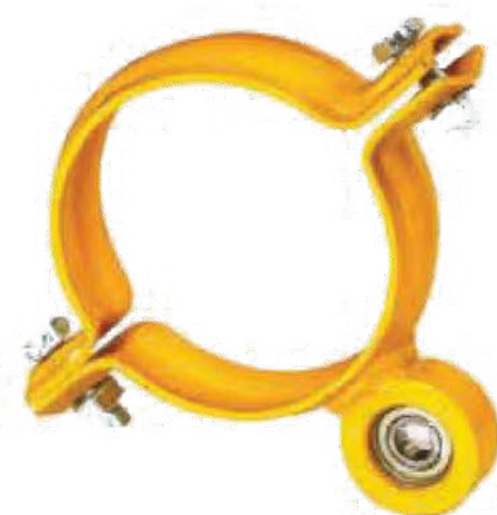

METAL SPARE PARTS

H: 50 Stair With
PVC Coated
PWY 94

H: 50 Stair Rail
PWY 95

H: 100 Stair
With PVC Coated
PWY 96

H: 100 Stair Rail
PWY 97

H: 100 Stair
With PVC Coated
PWY 98

H: 100
Stair Rail
PWY 99

METAL SPARE PARTS

H: 135 Stair
With PVC Coated
PWY 100

H: 135
Stair Rail
PWY 101

H: 150 Stair
With PVC Coated
PWY 102

H: 150
Stair Rail
PWY 103

METAL SPARE PARTS

H: 200 Stair
With PVC Coated
PWY 104

H: 200
Stair Rail
PWY 105

H: 50 Ramp
With PVC Coated
PWY 106

H: 50 Ramp
Rail
PWY 107

O 114 Metal
Dovetail
PWY 108

O 114 Metal
Clamp With Roller PWY 109

METAL SPARE PARTS

H: 50 Metal
Inner Stair
PWY 110

H: 185 Metal
Inner Stair
PWY 111