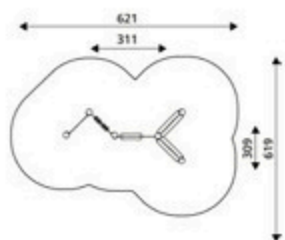

Product Code	Age Range	Top Height	Slide Height	Safety Area	Max Fall Height
PRB 170	1+	150cm	-cm	25,2m²	60cm