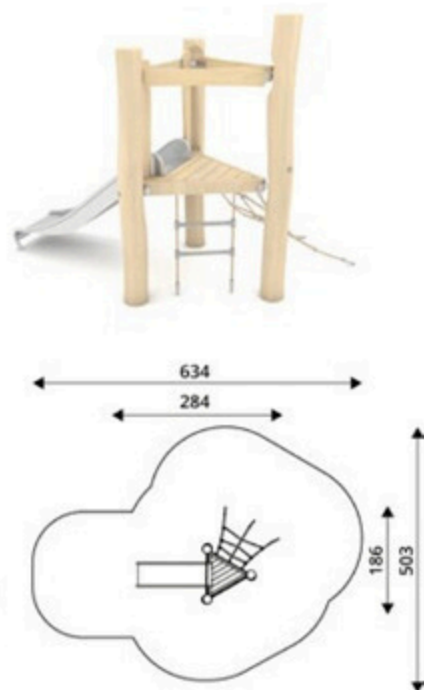

ROBINIA CATALOG

2024

Product Code	Age Range	Top Height	Slide Height	Safety Area	Max Fall Height
PRB 101	1+	160cm	-	16,5m ²	60cm

Product Code	Age Range	Top Height	Slide Height	Safety Area	Max Fall Height
PRB102	2+	200cm	90	21,2m ²	90cm

Product Code	Age Range	Top Height	Slide Height	Safety Area	Max Fall Height
PRB 103	3+	200cm	90cm	32,9m ²	165cm

Product Code	Age Range	Top Height	Slide Height	Safety Area	Max Fall Height
PRB 104	3+	250cm	120cm	35,3m ²	165cm

Product Code	Age Range	Top Height	Slide Height	Safety Area	Max Fall Height
PRB 105	4+	250cm	120cm	51,2m ²	200cm

Product Code	Age Range	Top Height	Slide Height	Safety Area	Max Fall Height
PRB 106	1+	188cm	-cm	17,4m ²	60cm

Product Code	Age Range	Top Height	Slide Height	Safety Area	Max Fall Height
PRB 107	1+	188cm	-cm	19,9m ²	60cm

Product Code	Age Range	Top Height	Slide Height	Safety Area	Max Fall Height
PRB 108	1+	210cm	25cm	24,8m ²	60cm