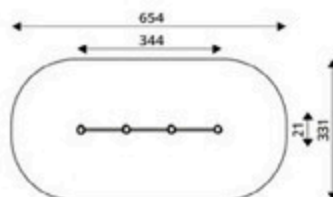

Product Code	Age Range	Top Height	Slide Height	Safety Area	Max Fall Height
PRB 214	14+	148cm	-cm	19,7m²	126cm