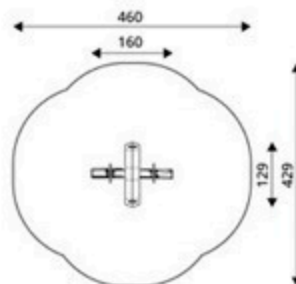

Product Code	Age Range	Top Height	Slide Height	Safety Area	Max Fall Height
PRB 173	3+	162cm	-cm	20,2m ²	90cm

Product Code	Age Range	Top Height	Slide Height	Safety Area	Max Fall Height
PRB 174	1+	84cm	-cm	10,8m ²	60cm

Product Code	Age Range	Top Height	Slide Height	Safety Area	Max Fall Height
PRB 175	1+	84cm	-cm	11,4m ²	60cm

Product Code	Age Range	Top Height	Slide Height	Safety Area	Max Fall Height
PRB 176	1+	84cm	-cm	11,0m ²	60cm