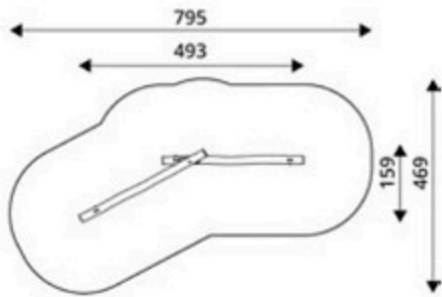

Product Code	Age Range	Top Height	Slide Height	Safety Area	Max Fall Height
PRB 134	3+	65cm	-cm	25,6m²	65cm