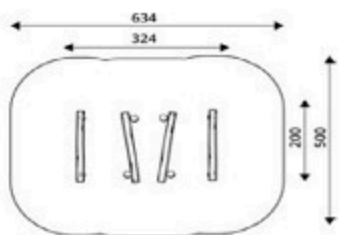

Product Code	Age Range	Top Height	Slide Height	Safety Area	Max Fall Height
PRB 141	3+	155cm	-cm	15,6m ²	126cm

Park World / Robinia

Product Code	Age Range	Top Height	Slide Height	Safety Area	Max Fall Height
PRB 142	4+	200cm	-cm	22,2m ²	190cm

Product Code	Age Range	Top Height	Slide Height	Safety Area	Max Fall Height
PRB 143	3+	138cm	-cm	16,5m ²	120cm

Product Code	Age Range	Top Height	Slide Height	Safety Area	Max Fall Height
PRB 144	1+	90cm	-cm	15,2m ²	60cm

Product Code	Age Range	Top Height	Slide Height	Safety Area	Max Fall Height
PRB 145	3+	150cm	-cm	17,2m ²	60cm

Product Code	Age Range	Top Height	Slide Height	Safety Area	Max Fall Height
PRB 146	3+	160cm	-cm	21,4m ²	60cm

Product Code	Age Range	Top Height	Slide Height	Safety Area	Max Fall Height
PRB 147	3+	178cm	-cm	31,2m ²	90cm

Park World / Robinia

Product Code	Age Range	Top Height	Slide Height	Safety Area	Max Fall Height
PRB 148	3+	117cm	-cm	29,7m ²	117cm