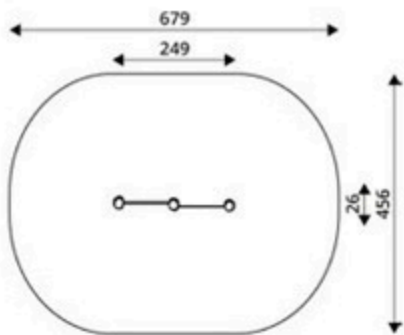

Product Code	Age Range	Top Height	Slide Height	Safety Area	Max Fall Height
PRB 213	14+	126cm	-cm	19,1m ²	108cm

Product Code	Age Range	Top Height	Slide Height	Safety Area	Max Fall Height
PRB 214	14+	148cm	-cm	19,7m ²	126cm

Product Code	Age Range	Top Height	Slide Height	Safety Area	Max Fall Height
PRB 215	14+	92cm	-cm	14,8m ²	60cm

Product Code	Age Range	Top Height	Slide Height	Safety Area	Max Fall Height
PRB 216	14+	92cm	-cm	14,6m ²	60cm

Product Code	Age Range	Top Height	Slide Height	Safety Area	Max Fall Height
PRB 217	14+	250cm	-cm	14,5m ²	130cm

Product Code	Age Range	Top Height	Slide Height	Safety Area	Max Fall Height
PRB 218	14+	250cm	-cm	21,8m ²	230cm