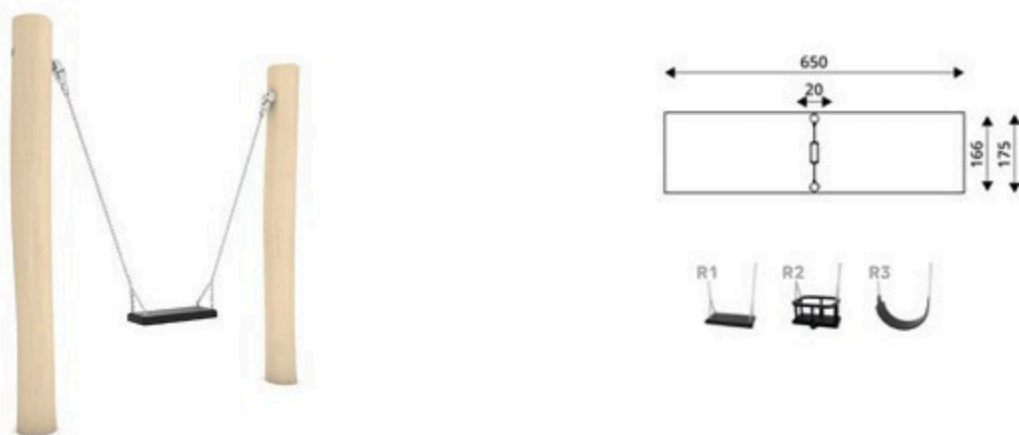

Product Code	Age Range	Top Height	Slide Height	Safety Area	Max Fall Height
PRB 185	1+/3+	176cm	-cm	11,4m²	99cm