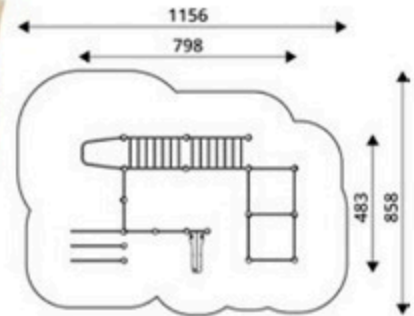

Product Code	Age Range	Top Height	Slide Height	Safety Area	Max Fall Height
PRB 225	14+	250cm	-cm	17,8m ²	139cm

Product Code	Age Range	Top Height	Slide Height	Safety Area	Max Fall Height
PRB 226	14+	260cm	-cm	35,4m ²	240cm

Product Code	Age Range	Top Height	Slide Height	Safety Area	Max Fall Height
PRB 227	14+	250cm	-cm	41,6m ²	233cm

Product Code	Age Range	Top Height	Slide Height	Safety Area	Max Fall Height
PRB 228	14+	347cm	-cm	51,8m ²	245cm

Product Code	Age Range	Top Height	Slide Height	Safety Area	Max Fall Height
PRB 229	14+	260cm	-cm	61,4m ²	230cm

Product Code	Age Range	Top Height	Slide Height	Safety Area	Max Fall Height
PRB 230	14+	260cm	-cm	68,6m ²	240cm