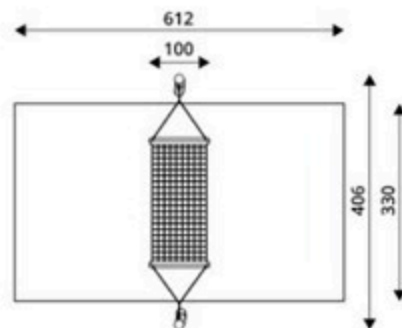

Product Code	Age Range	Top Height	Slide Height	Safety Area	Max Fall Height
PRB 173	3+	162cm	-cm	20,2m²	90cm