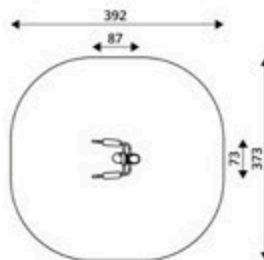

Product Code	Age Range	Top Height	Slide Height	Safety Area	Max Fall Height
PRB 201	5+	395cm	99cm	83,9m ²	175cm

Product Code	Age Range	Top Height	Slide Height	Safety Area	Max Fall Height
PRB 202	5+	395cm	99cm	131,8m ²	175cm

Product Code	Age Range	Top Height	Slide Height	Safety Area	Max Fall Height
PRB 203	14+	145cm	-cm	18m ²	60cm

Product Code	Age Range	Top Height	Slide Height	Safety Area	Max Fall Height
PRB 204	14+	155cm	-cm	18m ²	60cm

Product Code	Age Range	Top Height	Slide Height	Safety Area	Max Fall Height
PRB 205	14+	145cm	-cm	11.6m ²	60cm

Product Code	Age Range	Top Height	Slide Height	Safety Area	Max Fall Height
PRB 206	14+	175cm	-cm	12.6m ²	60cm