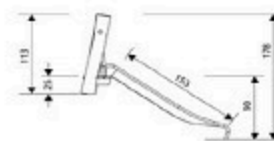

Product Code	Age Range	Top Height	Slide Height	Safety Area	Max Fall Height
PRB 162	2+	178cm	25cm	16,9m²	60cm