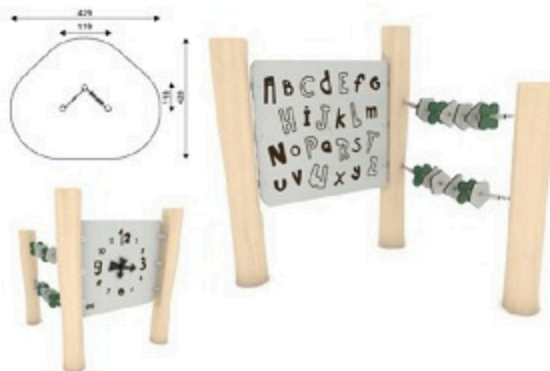

Product Code	Age Range	Top Height	Slide Height	Safety Area	Max Fall Height
PRB 165	1+	213cm	25cm	73,8m ²	60cm

Product Code	Age Range	Top Height	Slide Height	Safety Area	Max Fall Height
PRB 166	1+	110cm	-cm	13,0m ²	60cm

Product Code	Age Range	Top Height	Slide Height	Safety Area	Max Fall Height
PRB 167	1+	150cm	-cm	13,4m ²	60cm

Product Code	Age Range	Top Height	Slide Height	Safety Area	Max Fall Height
PRB 168	1+	140cm	-cm	12,2m ²	60cm