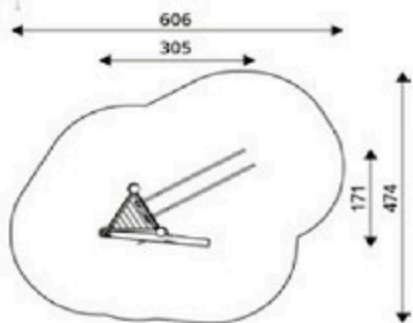

Product Code	Age Range	Top Height	Slide Height	Safety Area	Max Fall Height
PRB 113	5+	352cm	120cm	60,5m ²	238cm

Product Code	Age Range	Top Height	Slide Height	Safety Area	Max Fall Height
PRB 114	5+	428cm	210cm	83,7m ²	238cm

Product Code	Age Range	Top Height	Slide Height	Safety Area	Max Fall Height
PRB 115	2+	308cm	90cm	43,9m ²	90cm

Product Code	Age Range	Top Height	Slide Height	Safety Area	Max Fall Height
PRB 116	3+	400cm	-cm	29,8m ²	90cm

Product Code	Age Range	Top Height	Slide Height	Safety Area	Max Fall Height
PRB 117	2+	310cm	-cm	33,2m ²	110cm

Product Code	Age Range	Top Height	Slide Height	Safety Area	Max Fall Height
PRB 118	2+	155cm	-cm	22,2m ²	110cm