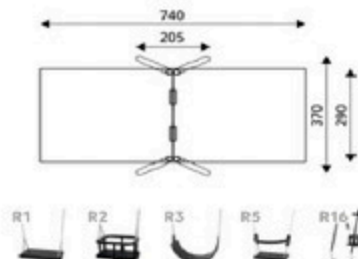

Product Code	Age Range	Top Height	Slide Height	Safety Area	Max Fall Height
PRB 191	1+/3+	238cm	-cm	13,0m²	130cm