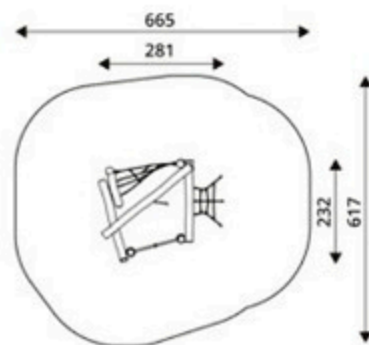

Product Code	Age Range	Top Height	Slide Height	Safety Area	Max Fall Height
PRB 147	3+	178cm	-cm	31,2m ²	90cm

Park World / Robinia

Product Code	Age Range	Top Height	Slide Height	Safety Area	Max Fall Height
PRB 148	3+	117cm	-cm	29,7m ²	117cm

Product Code	Age Range	Top Height	Slide Height	Safety Area	Max Fall Height
PRB 149	3+	110cm	-cm	27,2m ²	110cm

Product Code	Age Range	Top Height	Slide Height	Safety Area	Max Fall Height
PRB 150	3+	110cm	-cm	19,6m ²	110cm

Product Code	Age Range	Top Height	Slide Height	Safety Area	Max Fall Height
PRB 151	4+	170cm	-cm	43,7m ²	85cm

Product Code	Age Range	Top Height	Slide Height	Safety Area	Max Fall Height
PRB 152	4+	200cm	-cm	32,0m ²	190cm

Product Code	Age Range	Top Height	Slide Height	Safety Area	Max Fall Height
PRB 153	4+	99cm	-cm	21,1m ²	99cm

Product Code	Age Range	Top Height	Slide Height	Safety Area	Max Fall Height
PRB 154	3+	114cm	-cm	31,3m ²	114cm