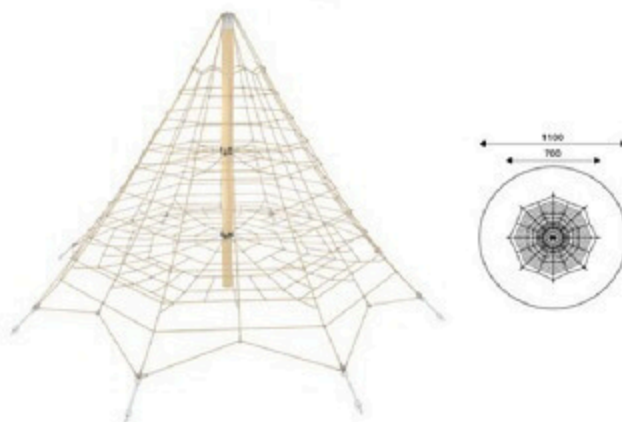

Product Code	Age Range	Top Height	Slide Height	Safety Area	Max Fall Height
PRB 160	3+	450cm	-cm	95,0m²	200cm