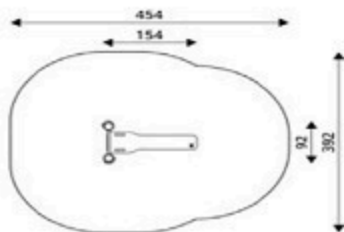

Product Code	Age Range	Top Height	Slide Height	Safety Area	Max Fall Height
PRB 209	14+	155cm	-cm	11,9m ²	60cm

Product Code	Age Range	Top Height	Slide Height	Safety Area	Max Fall Height
PRB 210	14+	155cm	-cm	12,3m ²	60cm

Product Code	Age Range	Top Height	Slide Height	Safety Area	Max Fall Height
PRB 211	14+	73cm	-cm	16,6m ²	73cm

Product Code	Age Range	Top Height	Slide Height	Safety Area	Max Fall Height
PRB 212	14+	126cm	-cm	16,5m ²	108cm

Product Code	Age Range	Top Height	Slide Height	Safety Area	Max Fall Height
PRB 213	14+	126cm	-cm	19,1m ²	108cm

Product Code	Age Range	Top Height	Slide Height	Safety Area	Max Fall Height
PRB 214	14+	148cm	-cm	19,7m ²	126cm