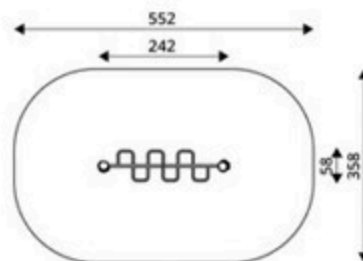

Product Code	Age Range	Top Height	Slide Height	Safety Area	Max Fall Height
PRB 225	14+	250cm	-cm	17,8m²	139cm