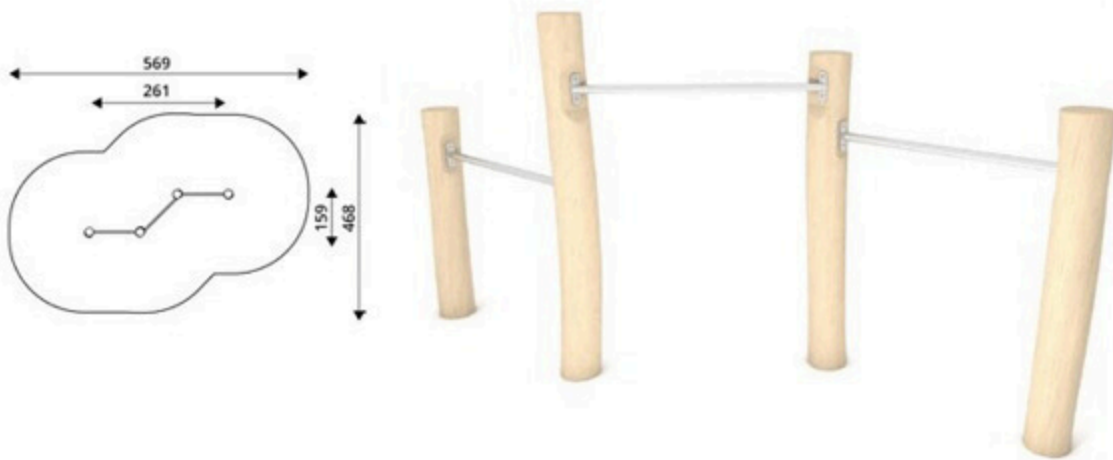

Product Code	Age Range	Top Height	Slide Height	Safety Area	Max Fall Height
PRB 140	3+	155cm	-cm	17,8m²	126cm