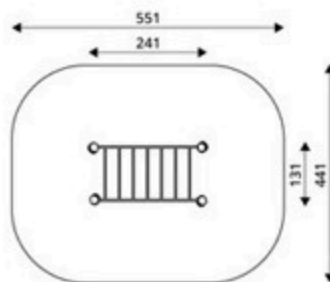

Product Code	Age Range	Top Height	Slide Height	Safety Area	Max Fall Height
PRB 217	14+	250cm	-cm	14,5m ²	130cm

Product Code	Age Range	Top Height	Slide Height	Safety Area	Max Fall Height
PRB 218	14+	250cm	-cm	21,8m ²	230cm

Product Code	Age Range	Top Height	Slide Height	Safety Area	Max Fall Height
PRB 219	14+	250cm	-cm	27,2m ²	233cm

Product Code	Age Range	Top Height	Slide Height	Safety Area	Max Fall Height
PRB 220	14+	250cm	-cm	21,6m ²	230cm

Product Code	Age Range	Top Height	Slide Height	Safety Area	Max Fall Height
PRB 221	14+	347cm	-cm	31,1m ²	246cm

Product Code	Age Range	Top Height	Slide Height	Safety Area	Max Fall Height
PRB 222	14+	348cm	-cm	27,1m ²	246cm