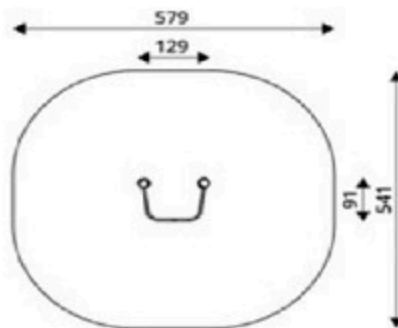

Product Code	Age Range	Top Height	Slide Height	Safety Area	Max Fall Height
PRB 222	14+	348cm	-cm	27,1m²	246cm