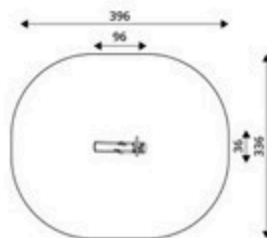

Product Code	Age Range	Top Height	Slide Height	Safety Area	Max Fall Height
PRB 175	1+	84cm	-cm	11,4m²	60cm