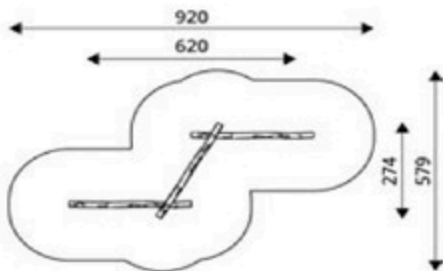

Product Code	Age Range	Top Height	Slide Height	Safety Area	Max Fall Height
PRB 129	2+	282cm	90cm	51,8m ²	90cm

Product Code	Age Range	Top Height	Slide Height	Safety Area	Max Fall Height
PRB 130	1+	30cm	-cm	8,8m ²	30cm

Product Code	Age Range	Top Height	Slide Height	Safety Area	Max Fall Height
PRB 131	3+	50cm	-cm	14,1m ²	60cm

Product Code	Age Range	Top Height	Slide Height	Safety Area	Max Fall Height
PRB 132	3+	48cm	-cm	21,1m ²	48cm

Product Code	Age Range	Top Height	Slide Height	Safety Area	Max Fall Height
PRB 133	3+	46cm	-cm	18,2m ²	46cm

Product Code	Age Range	Top Height	Slide Height	Safety Area	Max Fall Height
PRB 134	3+	65cm	-cm	25,6m ²	65cm