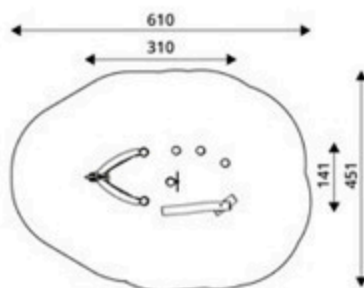

Product Code	Age Range	Top Height	Slide Height	Safety Area	Max Fall Height
PRB 118	2+	155cm	-cm	22,2m²	110cm

Product Code	Age Range	Top Height	Slide Height	Safety Area	Max Fall Height
PRB 119	3+	500cm	150cm	21,8m²	150cm