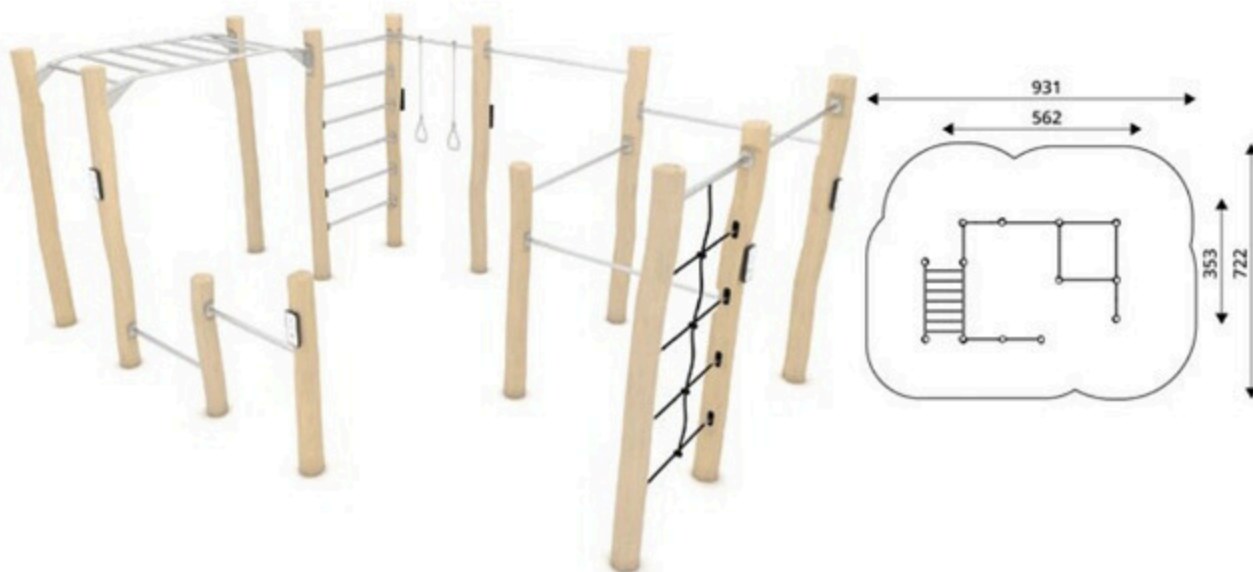

Product Code	Age Range	Top Height	Slide Height	Safety Area	Max Fall Height
PRB 223	14+	250cm	-cm	22,4m ²	139cm

Product Code	Age Range	Top Height	Slide Height	Safety Area	Max Fall Height
PRB 224	14+	250cm	-cm	12,9m ²	125cm

Product Code	Age Range	Top Height	Slide Height	Safety Area	Max Fall Height
PRB 225	14+	250cm	-cm	17,8m ²	139cm

Product Code	Age Range	Top Height	Slide Height	Safety Area	Max Fall Height
PRB 226	14+	260cm	-cm	35,4m ²	240cm

Product Code	Age Range	Top Height	Slide Height	Safety Area	Max Fall Height
PRB 227	14+	250cm	-cm	41,6m ²	233cm

Product Code	Age Range	Top Height	Slide Height	Safety Area	Max Fall Height
PRB 228	14+	347cm	-cm	51,8m ²	245cm

Product Code	Age Range	Top Height	Slide Height	Safety Area	Max Fall Height
PRB 229	14+	260cm	-cm	61,4m ²	230cm

Product Code	Age Range	Top Height	Slide Height	Safety Area	Max Fall Height
PRB 230	14+	260cm	-cm	68,6m ²	240cm