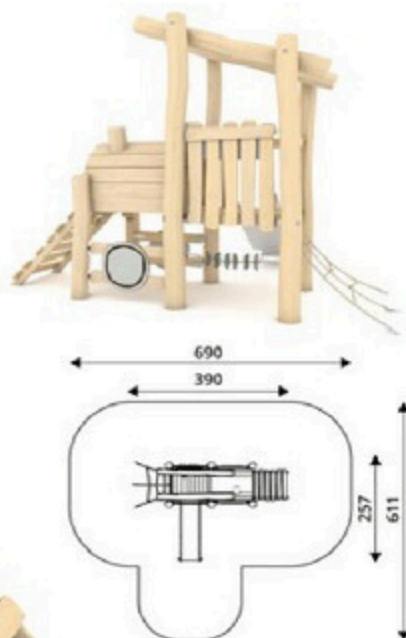

Product Code	Age Range	Top Height	Slide Height	Safety Area	Max Fall Height
PRB 119	3+	500cm	150cm	21,8m ²	150cm

Product Code	Age Range	Top Height	Slide Height	Safety Area	Max Fall Height
PRB 120	2+	300cm	90cm	28,1m ²	110cm

Product Code	Age Range	Top Height	Slide Height	Safety Area	Max Fall Height
PRB 121	2+	350cm	25cm	24,8m ²	110cm

Product Code	Age Range	Top Height	Slide Height	Safety Area	Max Fall Height
PRB 122	3+	460cm	150cm	75,7m ²	150cm

Product Code	Age Range	Top Height	Slide Height	Safety Area	Max Fall Height
PRB 123	3+	400cm	90cm	49,4m ²	90cm

Product Code	Age Range	Top Height	Slide Height	Safety Area	Max Fall Height
PRB 124	1+	206cm	-cm	22,7m ²	60cm

Product Code	Age Range	Top Height	Slide Height	Safety Area	Max Fall Height
PRB 125	2+	282cm	90cm	31,7m ²	60cm

Product Code	Age Range	Top Height	Slide Height	Safety Area	Max Fall Height
PRB 126	1+	129cm	25cm	17,4m ²	60cm