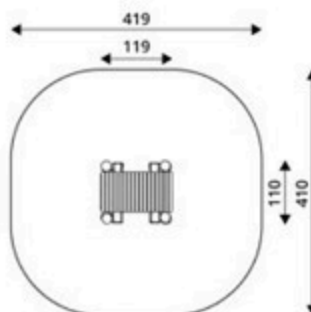

Product Code	Age Range	Top Height	Slide Height	Safety Area	Max Fall Height
PRB 139	3+	95cm	-cm	23,9m ²	80cm

Product Code	Age Range	Top Height	Slide Height	Safety Area	Max Fall Height
PRB 140	3+	155cm	-cm	17,8m ²	126cm

Product Code	Age Range	Top Height	Slide Height	Safety Area	Max Fall Height
PRB 141	3+	155cm	-cm	15,6m ²	126cm

Park World / Robinia

Product Code	Age Range	Top Height	Slide Height	Safety Area	Max Fall Height
PRB 142	4+	200cm	-cm	22,2m ²	190cm

Product Code	Age Range	Top Height	Slide Height	Safety Area	Max Fall Height
PRB 143	3+	138cm	-cm	16,5m ²	120cm

Product Code	Age Range	Top Height	Slide Height	Safety Area	Max Fall Height
PRB 144	1+	90cm	-cm	15,2m ²	60cm