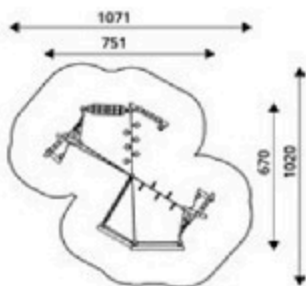

Product Code	Age Range	Top Height	Slide Height	Safety Area	Max Fall Height
PRB 151	4+	170cm	-cm	43,7m ²	85cm

Product Code	Age Range	Top Height	Slide Height	Safety Area	Max Fall Height
PRB 152	4+	200cm	-cm	32,0m ²	190cm

Product Code	Age Range	Top Height	Slide Height	Safety Area	Max Fall Height
PRB 153	4+	99cm	-cm	21,1m ²	99cm

Product Code	Age Range	Top Height	Slide Height	Safety Area	Max Fall Height
PRB 154	3+	114cm	-cm	31,3m ²	114cm

Product Code	Age Range	Top Height	Slide Height	Safety Area	Max Fall Height
PRB 155	4+	200cm	-cm	33,2m ²	200cm

Product Code	Age Range	Top Height	Slide Height	Safety Area	Max Fall Height
PRB 156	5+	240cm	-cm	53,4m ²	240cm

Product Code	Age Range	Top Height	Slide Height	Safety Area	Max Fall Height
PRB 157	4+	240cm	-cm	75,2m ²	200cm

Product Code	Age Range	Top Height	Slide Height	Safety Area	Max Fall Height
PRB 158	3+	220cm	-cm	20,6m ²	120cm