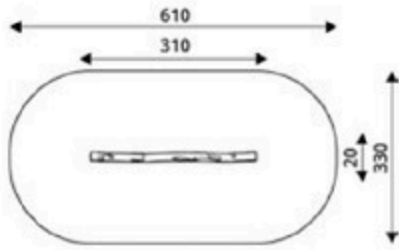

Product Code	Age Range	Top Height	Slide Height	Safety Area	Max Fall Height
PRB 129	2+	282cm	90cm	51,8m ²	90cm

Product Code	Age Range	Top Height	Slide Height	Safety Area	Max Fall Height
PRB 130	1+	30cm	-cm	8,8m ²	30cm

Product Code	Age Range	Top Height	Slide Height	Safety Area	Max Fall Height
PRB 131	3+	50cm	-cm	14,1m ²	60cm

Product Code	Age Range	Top Height	Slide Height	Safety Area	Max Fall Height
PRB 132	3+	48cm	-cm	21,1m ²	48cm