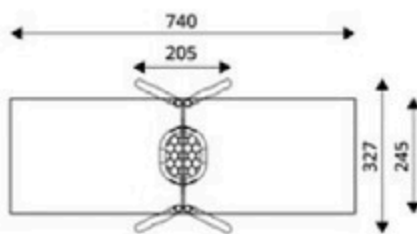

Product Code	Age Range	Top Height	Slide Height	Safety Area	Max Fall Height
PRB 193	1+/3+	238cm	-cm	35,2m ²	130cm

Product Code	Age Range	Top Height	Slide Height	Safety Area	Max Fall Height
PRB 194	1+/3+	238cm	-cm	42,5m ²	130cm

Product Code	Age Range	Top Height	Slide Height	Safety Area	Max Fall Height
PRB 195	1+/3+	239cm	-cm	46,5m ²	130cm

Product Code	Age Range	Top Height	Slide Height	Safety Area	Max Fall Height
PRB 196	3+	271cm	-cm	13,5m ²	130cm