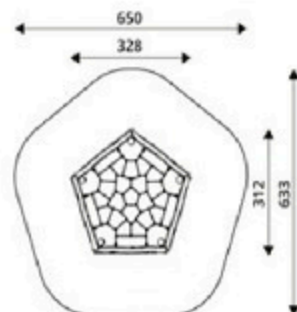

Product Code	Age Range	Top Height	Slide Height	Safety Area	Max Fall Height
PRB 154	3+	114cm	-cm	31,3m²	114cm

Product Code	Age Range	Top Height	Slide Height	Safety Area	Max Fall Height
PRB 155	4+	200cm	-cm	33,2m²	200cm