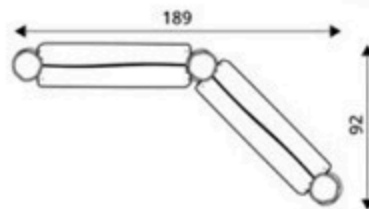

Product Code	Top Height	Width	Lenght
PRB 234	70cm	189cm	92cm