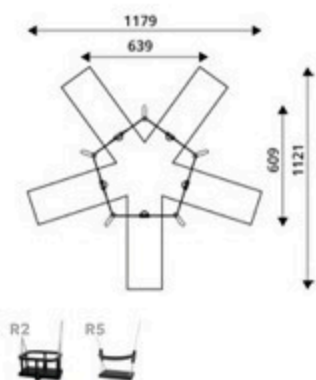

Product Code	Age Range	Top Height	Slide Height	Safety Area	Max Fall Height
PRB 189	1+	238cm	-cm	12,9m ²	175cm

Product Code	Age Range	Top Height	Slide Height	Safety Area	Max Fall Height
PRB 190	3+	298cm	-cm	18,1m ²	130cm

Product Code	Age Range	Top Height	Slide Height	Safety Area	Max Fall Height
PRB 191	1+/3+	238cm	-cm	13,0m ²	130cm

Product Code	Age Range	Top Height	Slide Height	Safety Area	Max Fall Height
PRB 192	1+/3+	238cm	-cm	21,5m ²	130cm

Product Code	Age Range	Top Height	Slide Height	Safety Area	Max Fall Height
PRB 193	1+/3+	238cm	-cm	35,2m ²	130cm

Product Code	Age Range	Top Height	Slide Height	Safety Area	Max Fall Height
PRB 194	1+/3+	238cm	-cm	42,5m ²	130cm