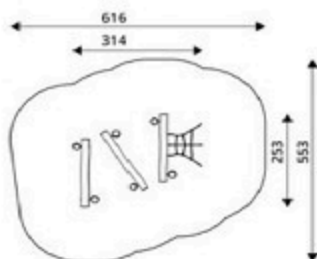

Product Code	Age Range	Top Height	Slide Height	Safety Area	Max Fall Height
PRB 141	3+	155cm	-cm	15,6m ²	126cm

Park World / Robinia

Product Code	Age Range	Top Height	Slide Height	Safety Area	Max Fall Height
PRB 142	4+	200cm	-cm	22,2m ²	190cm

Product Code	Age Range	Top Height	Slide Height	Safety Area	Max Fall Height
PRB 143	3+	138cm	-cm	16,5m ²	120cm

Product Code	Age Range	Top Height	Slide Height	Safety Area	Max Fall Height
PRB 144	1+	90cm	-cm	15,2m ²	60cm

Product Code	Age Range	Top Height	Slide Height	Safety Area	Max Fall Height
PRB 145	3+	150cm	-cm	17,2m ²	60cm

Product Code	Age Range	Top Height	Slide Height	Safety Area	Max Fall Height
PRB 146	3+	160cm	-cm	21,4m ²	60cm

Product Code	Age Range	Top Height	Slide Height	Safety Area	Max Fall Height
PRB 147	3+	178cm	-cm	31,2m ²	90cm

Park World / Robinia

Product Code	Age Range	Top Height	Slide Height	Safety Area	Max Fall Height
PRB 148	3+	117cm	-cm	29,7m ²	117cm