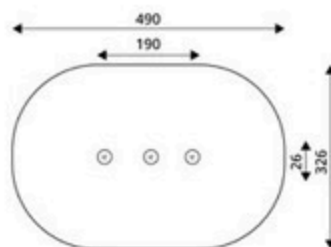

Product Code	Age Range	Top Height	Slide Height	Safety Area	Max Fall Height
PRB 125	2+	282cm	90cm	31,7m ²	60cm

Product Code	Age Range	Top Height	Slide Height	Safety Area	Max Fall Height
PRB 126	1+	129cm	25cm	17,4m ²	60cm

Product Code	Age Range	Top Height	Slide Height	Safety Area	Max Fall Height
PRB 127	1+	160cm	25cm	28,5m ²	60cm

Product Code	Age Range	Top Height	Slide Height	Safety Area	Max Fall Height
PRB 128	1+	160cm	-cm	17,4m ²	60cm

Product Code	Age Range	Top Height	Slide Height	Safety Area	Max Fall Height
PRB 129	2+	282cm	90cm	51,8m ²	90cm

Product Code	Age Range	Top Height	Slide Height	Safety Area	Max Fall Height
PRB 130	1+	30cm	-cm	8,8m ²	30cm

Product Code	Age Range	Top Height	Slide Height	Safety Area	Max Fall Height
PRB 131	3+	50cm	-cm	14,1m ²	60cm

Product Code	Age Range	Top Height	Slide Height	Safety Area	Max Fall Height
PRB 132	3+	48cm	-cm	21,1m ²	48cm