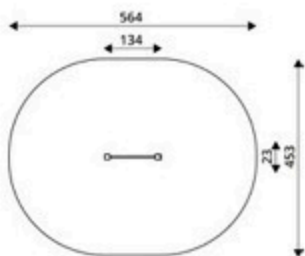

Product Code	Age Range	Top Height	Slide Height	Safety Area	Max Fall Height
PRB 218	14+	250cm	-cm	21,8m²	230cm