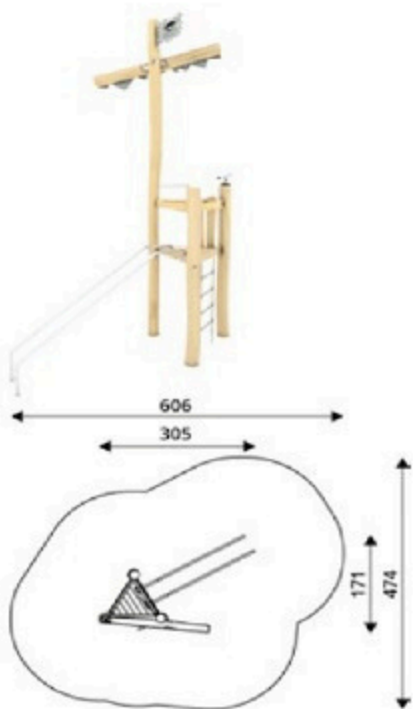

Product Code	Age Range	Top Height	Slide Height	Safety Area	Max Fall Height
PRB 113	5+	352cm	120cm	60,5m ²	238cm

Product Code	Age Range	Top Height	Slide Height	Safety Area	Max Fall Height
PRB 114	5+	428cm	210cm	83,7m ²	238cm

Product Code	Age Range	Top Height	Slide Height	Safety Area	Max Fall Height
PRB 115	2+	308cm	90cm	43,9m ²	90cm

Product Code	Age Range	Top Height	Slide Height	Safety Area	Max Fall Height
PRB 116	3+	400cm	-cm	29,8m ²	90cm

Product Code	Age Range	Top Height	Slide Height	Safety Area	Max Fall Height
PRB 117	2+	310cm	-cm	33,2m ²	110cm

Product Code	Age Range	Top Height	Slide Height	Safety Area	Max Fall Height
PRB 118	2+	155cm	-cm	22,2m ²	110cm

Product Code	Age Range	Top Height	Slide Height	Safety Area	Max Fall Height
PRB 119	3+	500cm	150cm	21,8m ²	150cm

Product Code	Age Range	Top Height	Slide Height	Safety Area	Max Fall Height
PRB 120	2+	300cm	90cm	28,1m ²	110cm