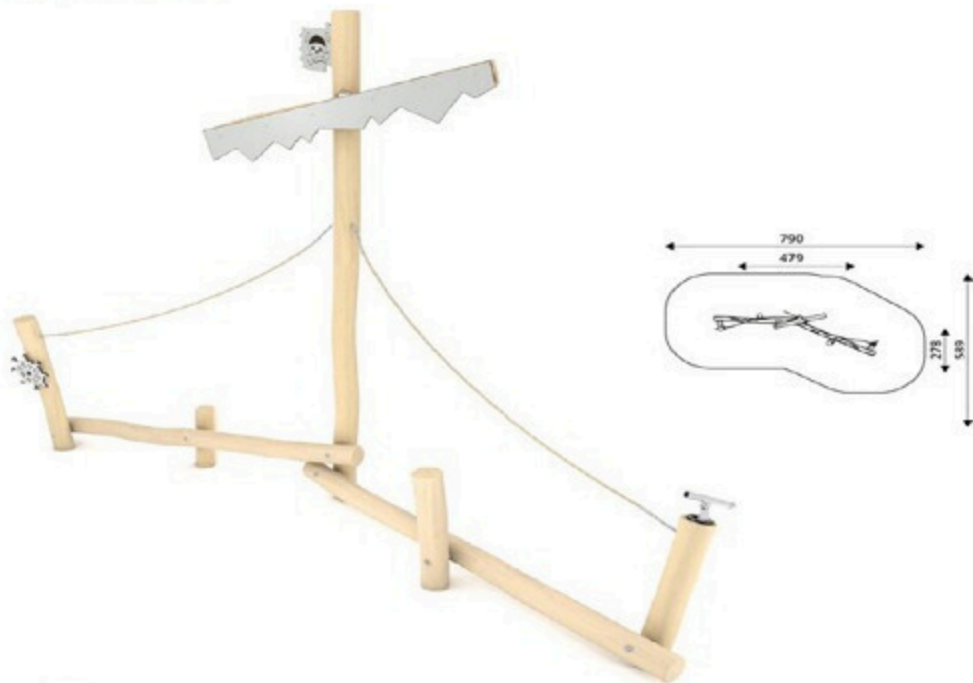

Product Code	Age Range	Top Height	Slide Height	Safety Area	Max Fall Height
PRB 109	2+	308cm	90cm	25,7m ²	90cm

Product Code	Age Range	Top Height	Slide Height	Safety Area	Max Fall Height
PRB 110	2+	308cm	90cm	29,1m ²	90cm

Product Code	Age Range	Top Height	Slide Height	Safety Area	Max Fall Height
PRB 111	3+	368cm	150cm	32,1m ²	150cm

Product Code	Age Range	Top Height	Slide Height	Safety Area	Max Fall Height
PRB 112	5+	427cm	210cm	51,2m ²	238cm

Product Code	Age Range	Top Height	Slide Height	Safety Area	Max Fall Height
PRB 113	5+	352cm	120cm	60,5m ²	238cm

Product Code	Age Range	Top Height	Slide Height	Safety Area	Max Fall Height
PRB 114	5+	428cm	210cm	83,7m ²	238cm

Product Code	Age Range	Top Height	Slide Height	Safety Area	Max Fall Height
PRB 115	2+	308cm	90cm	43,9m ²	90cm

Product Code	Age Range	Top Height	Slide Height	Safety Area	Max Fall Height
PRB 116	3+	400cm	-cm	29,8m ²	90cm