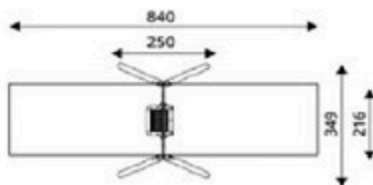

Product Code	Age Range	Top Height	Slide Height	Safety Area	Max Fall Height
PRB 190	3+	298cm	-cm	18,1m²	130cm