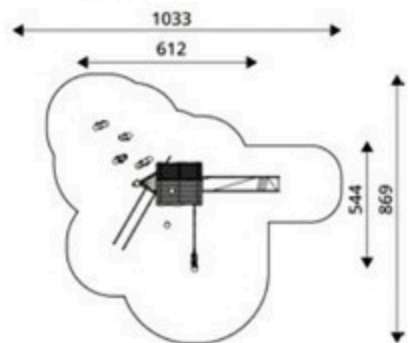

Product Code	Age Range	Top Height	Slide Height	Safety Area	Max Fall Height
PRB 112	5+	427cm	210cm	51,2m²	238cm