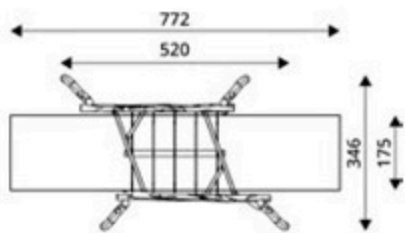

Product Code	Age Range	Top Height	Slide Height	Safety Area	Max Fall Height
PRB 196	3+	271cm	-cm	13,5m²	130cm