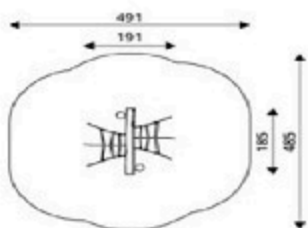

Product Code	Age Range	Top Height	Slide Height	Safety Area	Max Fall Height
PRB 147	3+	178cm	-cm	31,2m ²	90cm

Park World / Robinia

Product Code	Age Range	Top Height	Slide Height	Safety Area	Max Fall Height
PRB 148	3+	117cm	-cm	29,7m ²	117cm

Product Code	Age Range	Top Height	Slide Height	Safety Area	Max Fall Height
PRB 149	3+	110cm	-cm	27,2m ²	110cm

Product Code	Age Range	Top Height	Slide Height	Safety Area	Max Fall Height
PRB 150	3+	110cm	-cm	19,6m ²	110cm