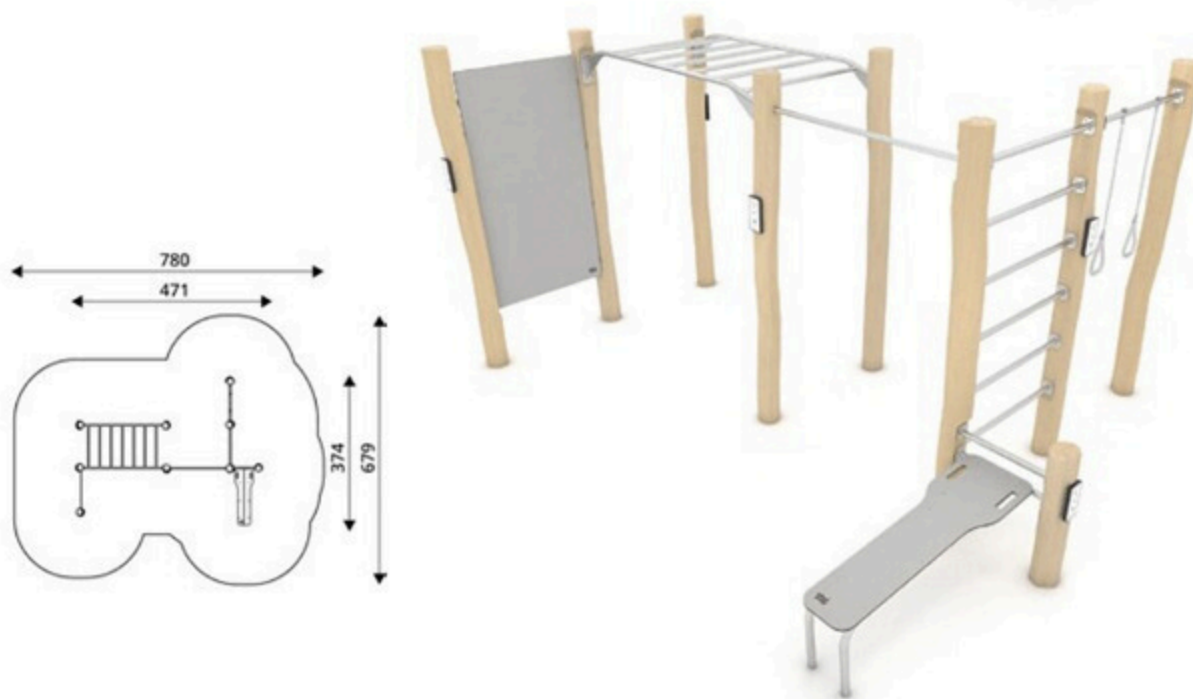

Product Code	Age Range	Top Height	Slide Height	Safety Area	Max Fall Height
PRB 221	14+	347cm	-cm	31,1m ²	246cm

Product Code	Age Range	Top Height	Slide Height	Safety Area	Max Fall Height
PRB 222	14+	348cm	-cm	27,1m ²	246cm

Product Code	Age Range	Top Height	Slide Height	Safety Area	Max Fall Height
PRB 223	14+	250cm	-cm	22,4m ²	139cm

Product Code	Age Range	Top Height	Slide Height	Safety Area	Max Fall Height
PRB 224	14+	250cm	-cm	12,9m ²	125cm

Product Code	Age Range	Top Height	Slide Height	Safety Area	Max Fall Height
PRB 225	14+	250cm	-cm	17,8m ²	139cm

Product Code	Age Range	Top Height	Slide Height	Safety Area	Max Fall Height
PRB 226	14+	260cm	-cm	35,4m ²	240cm