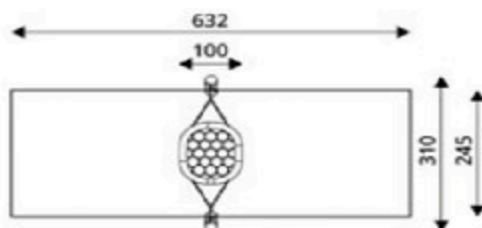

Park World / Robinia

Product Code	Age Range	Top Height	Slide Height	Safety Area	Max Fall Height
PRB 187	1+/3+	176cm	-cm	31,0m²	99cm

Product Code	Age Range	Top Height	Slide Height	Safety Area	Max Fall Height
PRB 188	3+	176cm	-cm	15,5m²	105cm

Product Code	Age Range	Top Height	Slide Height	Safety Area	Max Fall Height
PRB 189	1+	238cm	-cm	12,9m²	175cm