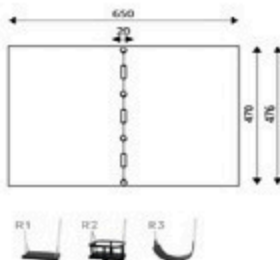

Park World / Robinia

Product Code	Age Range	Top Height	Slide Height	Safety Area	Max Fall Height
PRB 187	1+/3+	176cm	-cm	31,0m²	99cm