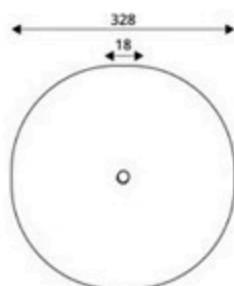

Product Code	Age Range	Top Height	Slide Height	Safety Area	Max Fall Height
PRB 130	1+	30cm	-cm	8,8m²	30cm