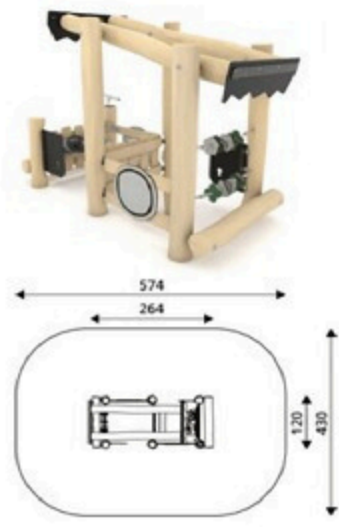

Product Code	Age Range	Top Height	Slide Height	Safety Area	Max Fall Height
PRB 124	1+	206cm	-cm	22,7m²	60cm