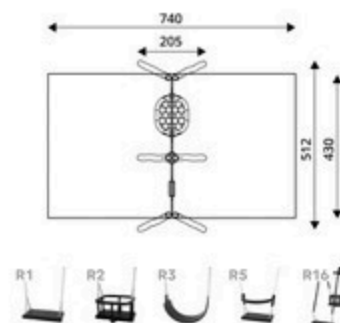

Product Code	Age Range	Top Height	Slide Height	Safety Area	Max Fall Height
PRB 191	1+/3+	238cm	-cm	13,0m ²	130cm

Product Code	Age Range	Top Height	Slide Height	Safety Area	Max Fall Height
PRB 192	1+/3+	238cm	-cm	21,5m ²	130cm

Product Code	Age Range	Top Height	Slide Height	Safety Area	Max Fall Height
PRB 193	1+/3+	238cm	-cm	35,2m ²	130cm

Product Code	Age Range	Top Height	Slide Height	Safety Area	Max Fall Height
PRB 194	1+/3+	238cm	-cm	42,5m ²	130cm

Product Code	Age Range	Top Height	Slide Height	Safety Area	Max Fall Height
PRB 195	1+/3+	239cm	-cm	46,5m ²	130cm

Product Code	Age Range	Top Height	Slide Height	Safety Area	Max Fall Height
PRB 196	3+	271cm	-cm	13,5m ²	130cm

Product Code	Age Range	Top Height	Slide Height	Safety Area	Max Fall Height
PRB 197	3+	238cm	-cm	18,1m ²	130cm

Product Code	Age Range	Top Height	Slide Height	Safety Area	Max Fall Height
PRB 198	1+/3+	238cm	-cm	31,8m ²	130cm