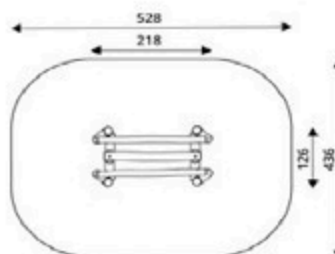

Product Code	Age Range	Top Height	Slide Height	Safety Area	Max Fall Height
PRB 147	3+	178cm	-cm	31,2m ²	90cm

Park World / Robinia

Product Code	Age Range	Top Height	Slide Height	Safety Area	Max Fall Height
PRB 148	3+	117cm	-cm	29,7m ²	117cm

Product Code	Age Range	Top Height	Slide Height	Safety Area	Max Fall Height
PRB 149	3+	110cm	-cm	27,2m ²	110cm

Product Code	Age Range	Top Height	Slide Height	Safety Area	Max Fall Height
PRB 150	3+	110cm	-cm	19,6m ²	110cm

Product Code	Age Range	Top Height	Slide Height	Safety Area	Max Fall Height
PRB 151	4+	170cm	-cm	43,7m ²	85cm

Product Code	Age Range	Top Height	Slide Height	Safety Area	Max Fall Height
PRB 152	4+	200cm	-cm	32,0m ²	190cm