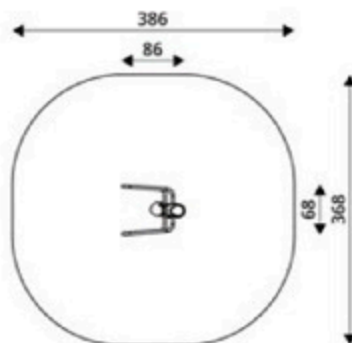

Product Code	Age Range	Top Height	Slide Height	Safety Area	Max Fall Height
PRB 203	14+	145cm	-cm	18m ²	60cm

Product Code	Age Range	Top Height	Slide Height	Safety Area	Max Fall Height
PRB 204	14+	155cm	-cm	18m ²	60cm

Product Code	Age Range	Top Height	Slide Height	Safety Area	Max Fall Height
PRB 205	14+	145cm	-cm	11.6m ²	60cm

Product Code	Age Range	Top Height	Slide Height	Safety Area	Max Fall Height
PRB 206	14+	175cm	-cm	12.6m ²	60cm

Product Code	Age Range	Top Height	Slide Height	Safety Area	Max Fall Height
PRB 207	14+	145cm	-cm	12.7m ²	60cm

Product Code	Age Range	Top Height	Slide Height	Safety Area	Max Fall Height
PRB 208	14+	145cm	-cm	20.0m ²	112cm

Product Code	Age Range	Top Height	Slide Height	Safety Area	Max Fall Height
PRB 209	14+	155cm	-cm	11,9m ²	60cm

Product Code	Age Range	Top Height	Slide Height	Safety Area	Max Fall Height
PRB 210	14+	155cm	-cm	12,3m ²	60cm