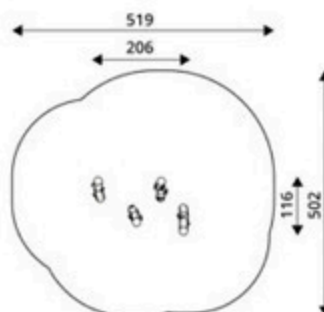

Product Code	Age Range	Top Height	Slide Height	Safety Area	Max Fall Height
PRB 131	3+	50cm	-cm	14,1m ²	60cm

Product Code	Age Range	Top Height	Slide Height	Safety Area	Max Fall Height
PRB 132	3+	48cm	-cm	21,1m ²	48cm

Product Code	Age Range	Top Height	Slide Height	Safety Area	Max Fall Height
PRB 133	3+	46cm	-cm	18,2m ²	46cm

Product Code	Age Range	Top Height	Slide Height	Safety Area	Max Fall Height
PRB 134	3+	65cm	-cm	25,6m ²	65cm

Product Code	Age Range	Top Height	Slide Height	Safety Area	Max Fall Height
PRB 135	3+	63cm	-cm	34,0m ²	63cm

Product Code	Age Range	Top Height	Slide Height	Safety Area	Max Fall Height
PRB 136	3+	40cm	-cm	17,3m ²	40cm

Product Code	Age Range	Top Height	Slide Height	Safety Area	Max Fall Height
PRB 137	3+	130cm	-cm	20,7m ²	60cm

Product Code	Age Range	Top Height	Slide Height	Safety Area	Max Fall Height
PRB 138	5+	238cm	-cm	21,3m ²	238cm