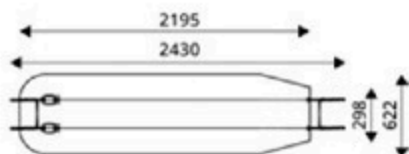

Product Code	Age Range	Top Height	Slide Height	Safety Area	Max Fall Height
PRB 202	5+	395cm	99cm	131,8m²	175cm