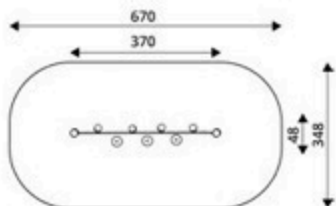

Product Code	Age Range	Top Height	Slide Height	Safety Area	Max Fall Height
PRB 146	3+	160cm	-cm	21,4m²	60cm