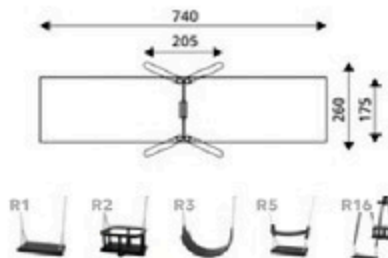

Product Code	Age Range	Top Height	Slide Height	Safety Area	Max Fall Height
PRB 190	3+	298cm	-cm	18,1m²	130cm

Product Code	Age Range	Top Height	Slide Height	Safety Area	Max Fall Height
PRB 191	1+/3+	238cm	-cm	13,0m²	130cm

Product Code	Age Range	Top Height	Slide Height	Safety Area	Max Fall Height
PRB 192	1+/3+	238cm	-cm	21,5m²	130cm