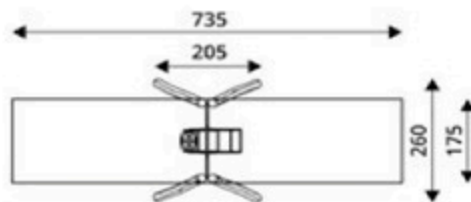

Product Code	Age Range	Top Height	Slide Height	Safety Area	Max Fall Height
PRB 188	3+	176cm	-cm	15,5m²	105cm