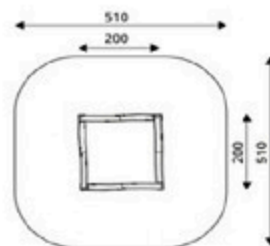

Product Code	Age Range	Top Height	Slide Height	Safety Area	Max Fall Height
PRB 157	4+	240cm	-cm	75,2m ²	200cm

Product Code	Age Range	Top Height	Slide Height	Safety Area	Max Fall Height
PRB 158	3+	220cm	-cm	20,6m ²	120cm

Product Code	Age Range	Top Height	Slide Height	Safety Area	Max Fall Height
PRB 159	4+	175cm	-cm	18,7m ²	175cm

Product Code	Age Range	Top Height	Slide Height	Safety Area	Max Fall Height
PRB 160	3+	450cm	-cm	95,0m ²	200cm

Park World / Robinia

Product Code	Age Range	Top Height	Slide Height	Safety Area	Max Fall Height
PRB 161	2+	180cm	90cm	17,1m ²	90cm

Product Code	Age Range	Top Height	Slide Height	Safety Area	Max Fall Height
PRB 162	2+	178cm	25cm	16,9m ²	60cm