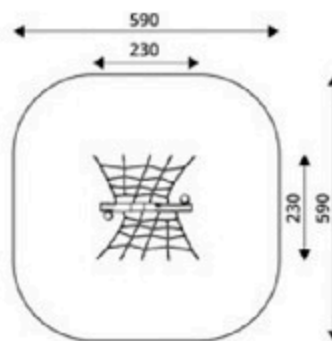

Product Code	Age Range	Top Height	Slide Height	Safety Area	Max Fall Height
PRB 151	4+	170cm	-cm	43,7m²	85cm

Product Code	Age Range	Top Height	Slide Height	Safety Area	Max Fall Height
PRB 152	4+	200cm	-cm	32,0m²	190cm