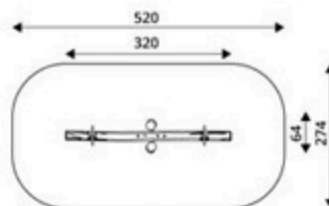

Product Code	Age Range	Top Height	Slide Height	Safety Area	Max Fall Height
PRB 182	3+	150cm	-cm	16,7m²	60cm