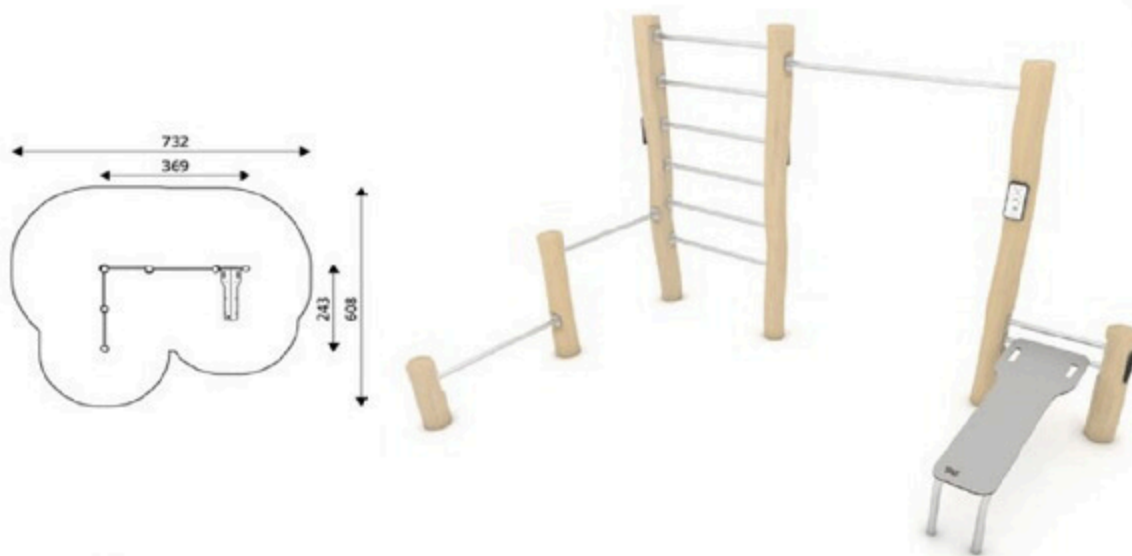

Product Code	Age Range	Top Height	Slide Height	Safety Area	Max Fall Height
PRB 219	14+	250cm	-cm	27,2m ²	233cm

Product Code	Age Range	Top Height	Slide Height	Safety Area	Max Fall Height
PRB 220	14+	250cm	-cm	21,6m ²	230cm

Product Code	Age Range	Top Height	Slide Height	Safety Area	Max Fall Height
PRB 221	14+	347cm	-cm	31,1m ²	246cm

Product Code	Age Range	Top Height	Slide Height	Safety Area	Max Fall Height
PRB 222	14+	348cm	-cm	27,1m ²	246cm

Product Code	Age Range	Top Height	Slide Height	Safety Area	Max Fall Height
PRB 223	14+	250cm	-cm	22,4m ²	139cm

Product Code	Age Range	Top Height	Slide Height	Safety Area	Max Fall Height
PRB 224	14+	250cm	-cm	12,9m ²	125cm

Product Code	Age Range	Top Height	Slide Height	Safety Area	Max Fall Height
PRB 225	14+	250cm	-cm	17,8m ²	139cm

Product Code	Age Range	Top Height	Slide Height	Safety Area	Max Fall Height
PRB 226	14+	260cm	-cm	35,4m ²	240cm