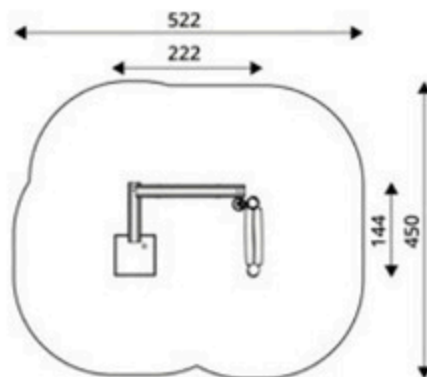

Product Code	Age Range	Top Height	Slide Height	Safety Area	Max Fall Height
PRB 159	4+	175cm	-cm	18,7m ²	175cm

Product Code	Age Range	Top Height	Slide Height	Safety Area	Max Fall Height
PRB 160	3+	450cm	-cm	95,0m ²	200cm

Park World / Robinia

Product Code	Age Range	Top Height	Slide Height	Safety Area	Max Fall Height
PRB 161	2+	180cm	90cm	17,1m ²	90cm

Product Code	Age Range	Top Height	Slide Height	Safety Area	Max Fall Height
PRB 162	2+	178cm	25cm	16,9m ²	60cm

Product Code	Age Range	Top Height	Slide Height	Safety Area	Max Fall Height
PRB 163	1+	20cm	-cm	24,1m ²	20cm

Product Code	Age Range	Top Height	Slide Height	Safety Area	Max Fall Height
PRB 164	2+	175cm	-cm	20,8m ²	60cm

Product Code	Age Range	Top Height	Slide Height	Safety Area	Max Fall Height
PRB 165	1+	213cm	25cm	73,8m ²	60cm

Product Code	Age Range	Top Height	Slide Height	Safety Area	Max Fall Height
PRB 166	1+	110cm	-cm	13,0m ²	60cm