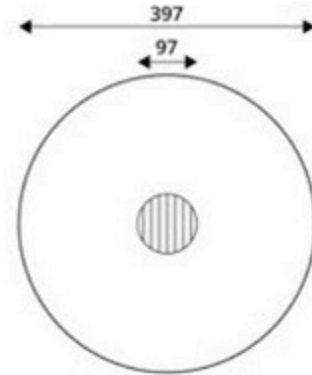

Product Code	Age Range	Top Height	Slide Height	Safety Area	Max Fall Height
PRB 175	1+	84cm	-cm	11,4m ²	60cm

Product Code	Age Range	Top Height	Slide Height	Safety Area	Max Fall Height
PRB 176	1+	84cm	-cm	11,0m ²	60cm

Product Code	Age Range	Top Height	Slide Height	Safety Area	Max Fall Height
PRB 177	3+	74cm	-cm	15,2m ²	60cm

Product Code	Age Range	Top Height	Slide Height	Safety Area	Max Fall Height
PRB 178	3+	59cm	-cm	18,8m ²	60cm