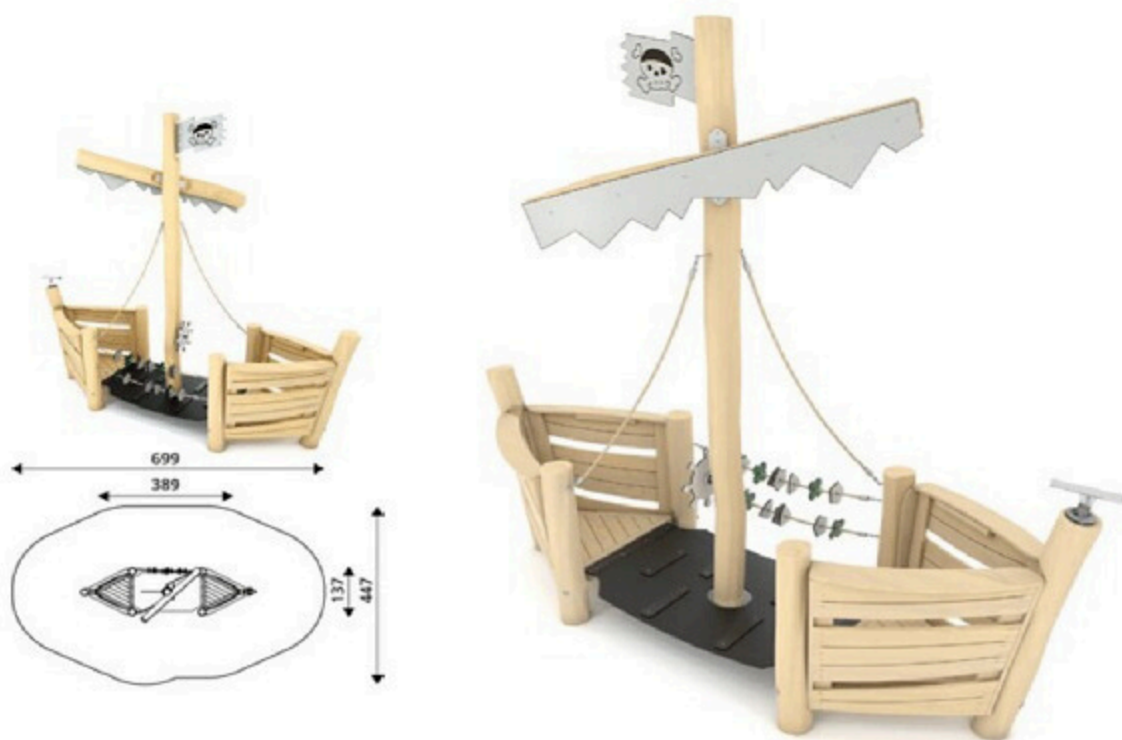

Product Code	Age Range	Top Height	Slide Height	Safety Area	Max Fall Height
PRB 115	2+	308cm	90cm	43,9m ²	90cm

Product Code	Age Range	Top Height	Slide Height	Safety Area	Max Fall Height
PRB 116	3+	400cm	-cm	29,8m ²	90cm

Product Code	Age Range	Top Height	Slide Height	Safety Area	Max Fall Height
PRB 117	2+	310cm	-cm	33,2m ²	110cm

Product Code	Age Range	Top Height	Slide Height	Safety Area	Max Fall Height
PRB 118	2+	155cm	-cm	22,2m ²	110cm

Product Code	Age Range	Top Height	Slide Height	Safety Area	Max Fall Height
PRB 119	3+	500cm	150cm	21,8m ²	150cm

Product Code	Age Range	Top Height	Slide Height	Safety Area	Max Fall Height
PRB 120	2+	300cm	90cm	28,1m ²	110cm

Product Code	Age Range	Top Height	Slide Height	Safety Area	Max Fall Height
PRB 121	2+	350cm	25cm	24,8m ²	110cm

Product Code	Age Range	Top Height	Slide Height	Safety Area	Max Fall Height
PRB 122	3+	460cm	150cm	75,7m ²	150cm