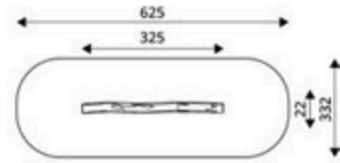

Product Code	Age Range	Top Height	Slide Height	Safety Area	Max Fall Height
PRB 178	3+	59cm	-cm	18,8m²	60cm