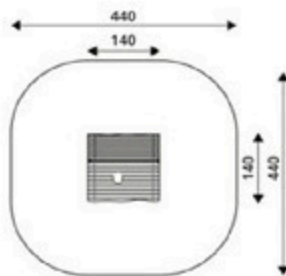

ROBINIA CATALOG

2024

Product Code	Age Range	Top Height	Slide Height	Safety Area	Max Fall Height
PRB 101	1+	160cm	-	16,5m ²	60cm

Product Code	Age Range	Top Height	Slide Height	Safety Area	Max Fall Height
PRB102	2+	200cm	90	21,2m ²	90cm

Product Code	Age Range	Top Height	Slide Height	Safety Area	Max Fall Height
PRB 103	3+	200cm	90cm	32,9m ²	165cm

Product Code	Age Range	Top Height	Slide Height	Safety Area	Max Fall Height
PRB 104	3+	250cm	120cm	35,3m ²	165cm

Product Code	Age Range	Top Height	Slide Height	Safety Area	Max Fall Height
PRB 105	4+	250cm	120cm	51,2m ²	200cm

Product Code	Age Range	Top Height	Slide Height	Safety Area	Max Fall Height
PRB 106	1+	188cm	-cm	17,4m ²	60cm