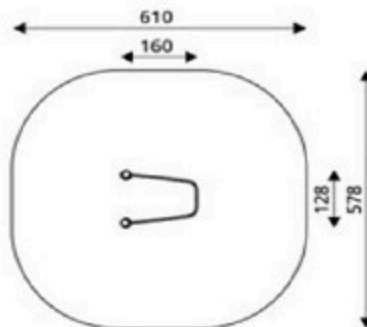

Product Code	Age Range	Top Height	Slide Height	Safety Area	Max Fall Height
PRB 215	14+	92cm	-cm	14,8m ²	60cm

Product Code	Age Range	Top Height	Slide Height	Safety Area	Max Fall Height
PRB 216	14+	92cm	-cm	14,6m ²	60cm

Product Code	Age Range	Top Height	Slide Height	Safety Area	Max Fall Height
PRB 217	14+	250cm	-cm	14,5m ²	130cm

Product Code	Age Range	Top Height	Slide Height	Safety Area	Max Fall Height
PRB 218	14+	250cm	-cm	21,8m ²	230cm

Product Code	Age Range	Top Height	Slide Height	Safety Area	Max Fall Height
PRB 219	14+	250cm	-cm	27,2m ²	233cm

Product Code	Age Range	Top Height	Slide Height	Safety Area	Max Fall Height
PRB 220	14+	250cm	-cm	21,6m ²	230cm