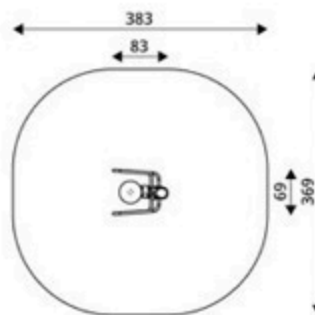

Product Code	Age Range	Top Height	Slide Height	Safety Area	Max Fall Height
PRB 197	3+	238cm	-cm	18,1m ²	130cm

Product Code	Age Range	Top Height	Slide Height	Safety Area	Max Fall Height
PRB 198	1+/3+	238cm	-cm	31,8m ²	130cm

Product Code	Age Range	Top Height	Slide Height	Safety Area	Max Fall Height
PRB 199	1+/3+	238cm	-cm	40,3m ²	130cm

Product Code	Age Range	Top Height	Slide Height	Safety Area	Max Fall Height
PRB 200	1+/3+	238cm	-cm	37,0m ²	130cm

Product Code	Age Range	Top Height	Slide Height	Safety Area	Max Fall Height
PRB 201	5+	395cm	99cm	83,9m ²	175cm

Product Code	Age Range	Top Height	Slide Height	Safety Area	Max Fall Height
PRB 202	5+	395cm	99cm	131,8m ²	175cm

Product Code	Age Range	Top Height	Slide Height	Safety Area	Max Fall Height
PRB 203	14+	145cm	-cm	18m ²	60cm

Product Code	Age Range	Top Height	Slide Height	Safety Area	Max Fall Height
PRB 204	14+	155cm	-cm	18m ²	60cm