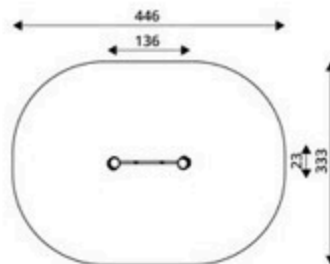

Product Code	Age Range	Top Height	Slide Height	Safety Area	Max Fall Height
PRB 223	14+	250cm	-cm	22,4m²	139cm

Product Code	Age Range	Top Height	Slide Height	Safety Area	Max Fall Height
PRB 224	14+	250cm	-cm	12,9m²	125cm