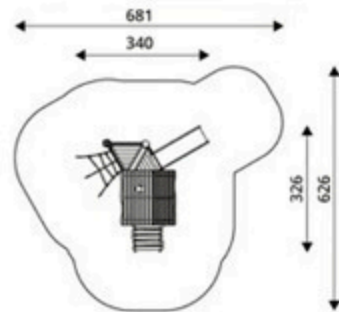

Product Code	Age Range	Top Height	Slide Height	Safety Area	Max Fall Height
PRB 103	3+	200cm	90cm	32,9m ²	165cm

Product Code	Age Range	Top Height	Slide Height	Safety Area	Max Fall Height
PRB 104	3+	250cm	120cm	35,3m ²	165cm

Product Code	Age Range	Top Height	Slide Height	Safety Area	Max Fall Height
PRB 105	4+	250cm	120cm	51,2m ²	200cm

Product Code	Age Range	Top Height	Slide Height	Safety Area	Max Fall Height
PRB 106	1+	188cm	-cm	17,4m ²	60cm

Product Code	Age Range	Top Height	Slide Height	Safety Area	Max Fall Height
PRB 107	1+	188cm	-cm	19,9m ²	60cm

Product Code	Age Range	Top Height	Slide Height	Safety Area	Max Fall Height
PRB 108	1+	210cm	25cm	24,8m ²	60cm

Product Code	Age Range	Top Height	Slide Height	Safety Area	Max Fall Height
PRB 109	2+	308cm	90cm	25,7m ²	90cm

Product Code	Age Range	Top Height	Slide Height	Safety Area	Max Fall Height
PRB 110	2+	308cm	90cm	29,1m ²	90cm