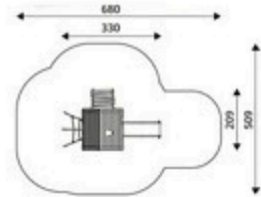

Product Code	Age Range	Top Height	Slide Height	Safety Area	Max Fall Height
PRB 109	2+	308cm	90cm	25,7m²	90cm