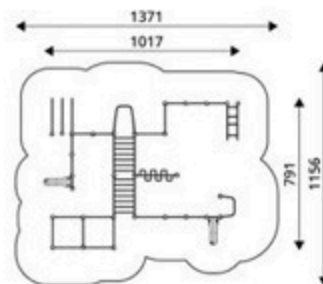

Product Code	Age Range	Top Height	Slide Height	Safety Area	Max Fall Height
PRB 232	14+	348cm	-cm	139,4m²	246cm