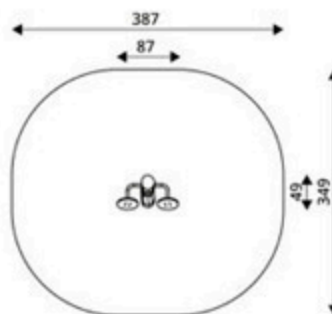

Product Code	Age Range	Top Height	Slide Height	Safety Area	Max Fall Height
PRB 199	1+/3+	238cm	-cm	40,3m ²	130cm

Product Code	Age Range	Top Height	Slide Height	Safety Area	Max Fall Height
PRB 200	1+/3+	238cm	-cm	37,0m ²	130cm

Product Code	Age Range	Top Height	Slide Height	Safety Area	Max Fall Height
PRB 201	5+	395cm	99cm	83,9m ²	175cm

Product Code	Age Range	Top Height	Slide Height	Safety Area	Max Fall Height
PRB 202	5+	395cm	99cm	131,8m ²	175cm

Product Code	Age Range	Top Height	Slide Height	Safety Area	Max Fall Height
PRB 203	14+	145cm	-cm	18m ²	60cm

Product Code	Age Range	Top Height	Slide Height	Safety Area	Max Fall Height
PRB 204	14+	155cm	-cm	18m ²	60cm