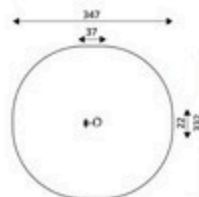

Product Code	Age Range	Top Height	Slide Height	Safety Area	Max Fall Height
PRB 171	1+	90cm	-cm	9,6m²	60cm