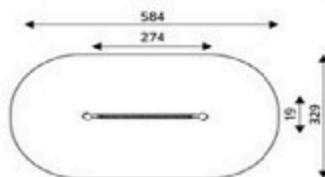

Product Code	Age Range	Top Height	Slide Height	Safety Area	Max Fall Height
PRB 136	3+	40cm	-cm	17,3m²	40cm

Product Code	Age Range	Top Height	Slide Height	Safety Area	Max Fall Height
PRB 137	3+	130cm	-cm	20,7m²	60cm

Product Code	Age Range	Top Height	Slide Height	Safety Area	Max Fall Height
PRB 138	5+	238cm	-cm	21,3m²	238cm