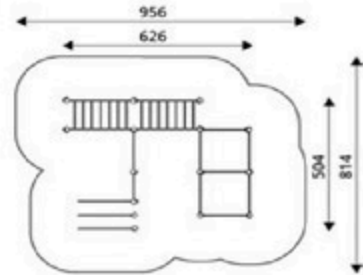

Product Code	Age Range	Top Height	Slide Height	Safety Area	Max Fall Height
PRB 230	14+	260cm	-cm	68,6m²	240cm