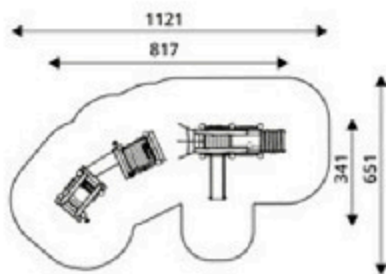

Product Code	Age Range	Top Height	Slide Height	Safety Area	Max Fall Height
PRB 129	2+	282cm	90cm	51,8m²	90cm