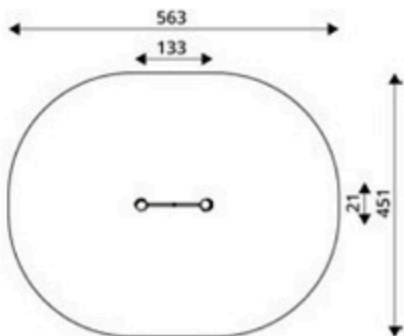

Product Code	Age Range	Top Height	Slide Height	Safety Area	Max Fall Height
PRB 220	14+	250cm	-cm	21,6m²	230cm