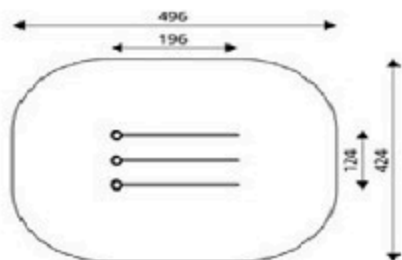

Product Code	Age Range	Top Height	Slide Height	Safety Area	Max Fall Height
PRB 213	14+	126cm	-cm	19,1m²	108cm