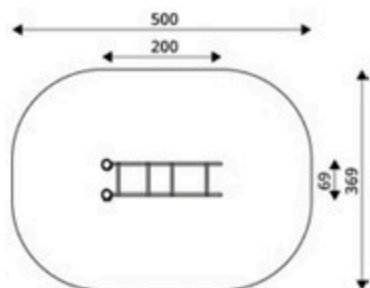

Product Code	Age Range	Top Height	Slide Height	Safety Area	Max Fall Height
PRB 205	14+	145cm	-cm	11.6m ²	60cm

Product Code	Age Range	Top Height	Slide Height	Safety Area	Max Fall Height
PRB 206	14+	175cm	-cm	12.6m ²	60cm

Product Code	Age Range	Top Height	Slide Height	Safety Area	Max Fall Height
PRB 207	14+	145cm	-cm	12.7m ²	60cm

Product Code	Age Range	Top Height	Slide Height	Safety Area	Max Fall Height
PRB 208	14+	145cm	-cm	20.0m ²	112cm

Product Code	Age Range	Top Height	Slide Height	Safety Area	Max Fall Height
PRB 209	14+	155cm	-cm	11,9m ²	60cm

Product Code	Age Range	Top Height	Slide Height	Safety Area	Max Fall Height
PRB 210	14+	155cm	-cm	12,3m ²	60cm