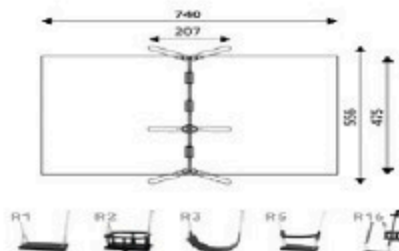

Product Code	Age Range	Top Height	Slide Height	Safety Area	Max Fall Height
PRB 193	1+/3+	238cm	-cm	35,2m²	130cm