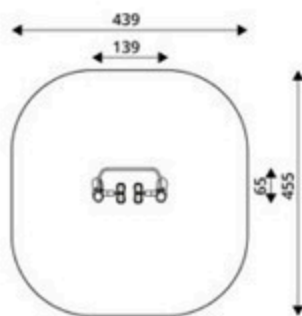

Product Code	Age Range	Top Height	Slide Height	Safety Area	Max Fall Height
PRB 197	3+	238cm	-cm	18,1m ²	130cm

Product Code	Age Range	Top Height	Slide Height	Safety Area	Max Fall Height
PRB 198	1+/3+	238cm	-cm	31,8m ²	130cm

Product Code	Age Range	Top Height	Slide Height	Safety Area	Max Fall Height
PRB 199	1+/3+	238cm	-cm	40,3m ²	130cm

Product Code	Age Range	Top Height	Slide Height	Safety Area	Max Fall Height
PRB 200	1+/3+	238cm	-cm	37,0m ²	130cm

Product Code	Age Range	Top Height	Slide Height	Safety Area	Max Fall Height
PRB 201	5+	395cm	99cm	83,9m ²	175cm

Product Code	Age Range	Top Height	Slide Height	Safety Area	Max Fall Height
PRB 202	5+	395cm	99cm	131,8m ²	175cm