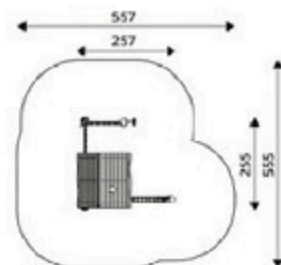

Product Code	Age Range	Top Height	Slide Height	Safety Area	Max Fall Height
PRB 108	1+	210cm	25cm	24,8m²	60cm