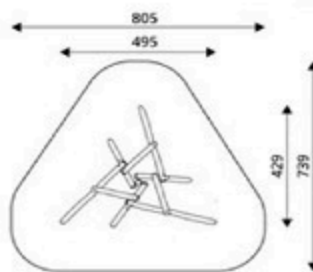

Product Code	Age Range	Top Height	Slide Height	Safety Area	Max Fall Height
PRB 145	3+	150cm	-cm	17,2m ²	60cm

Product Code	Age Range	Top Height	Slide Height	Safety Area	Max Fall Height
PRB 146	3+	160cm	-cm	21,4m ²	60cm

Product Code	Age Range	Top Height	Slide Height	Safety Area	Max Fall Height
PRB 147	3+	178cm	-cm	31,2m ²	90cm

Park World / Robinia

Product Code	Age Range	Top Height	Slide Height	Safety Area	Max Fall Height
PRB 148	3+	117cm	-cm	29,7m ²	117cm

Product Code	Age Range	Top Height	Slide Height	Safety Area	Max Fall Height
PRB 149	3+	110cm	-cm	27,2m ²	110cm

Product Code	Age Range	Top Height	Slide Height	Safety Area	Max Fall Height
PRB 150	3+	110cm	-cm	19,6m ²	110cm