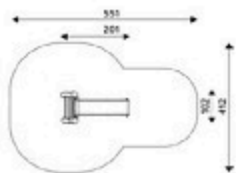

Park World / Robinia

Product Code	Age Range	Top Height	Slide Height	Safety Area	Max Fall Height
PRB 161	2+	180cm	90cm	17,1m²	90cm