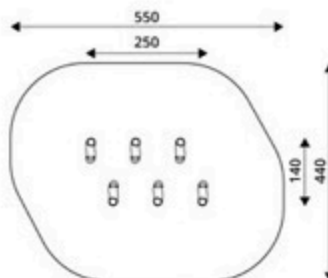

Product Code	Age Range	Top Height	Slide Height	Safety Area	Max Fall Height
PRB 131	3+	50cm	-cm	14,1m ²	60cm

Product Code	Age Range	Top Height	Slide Height	Safety Area	Max Fall Height
PRB 132	3+	48cm	-cm	21,1m ²	48cm

Product Code	Age Range	Top Height	Slide Height	Safety Area	Max Fall Height
PRB 133	3+	46cm	-cm	18,2m ²	46cm

Product Code	Age Range	Top Height	Slide Height	Safety Area	Max Fall Height
PRB 134	3+	65cm	-cm	25,6m ²	65cm

Product Code	Age Range	Top Height	Slide Height	Safety Area	Max Fall Height
PRB 135	3+	63cm	-cm	34,0m ²	63cm

Product Code	Age Range	Top Height	Slide Height	Safety Area	Max Fall Height
PRB 136	3+	40cm	-cm	17,3m ²	40cm