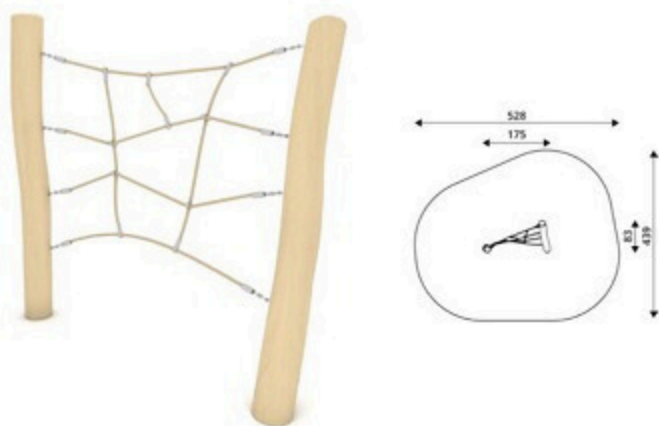

Product Code	Age Range	Top Height	Slide Height	Safety Area	Max Fall Height
PRB 153	4+	99cm	-cm	21,1m ²	99cm

Product Code	Age Range	Top Height	Slide Height	Safety Area	Max Fall Height
PRB 154	3+	114cm	-cm	31,3m ²	114cm

Product Code	Age Range	Top Height	Slide Height	Safety Area	Max Fall Height
PRB 155	4+	200cm	-cm	33,2m ²	200cm

Product Code	Age Range	Top Height	Slide Height	Safety Area	Max Fall Height
PRB 156	5+	240cm	-cm	53,4m ²	240cm

Product Code	Age Range	Top Height	Slide Height	Safety Area	Max Fall Height
PRB 157	4+	240cm	-cm	75,2m ²	200cm

Product Code	Age Range	Top Height	Slide Height	Safety Area	Max Fall Height
PRB 158	3+	220cm	-cm	20,6m ²	120cm