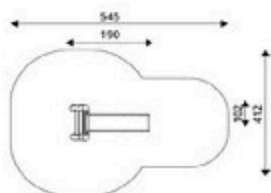

Product Code	Age Range	Top Height	Slide Height	Safety Area	Max Fall Height
PRB 162	2+	178cm	25cm	16,9m²	60cm