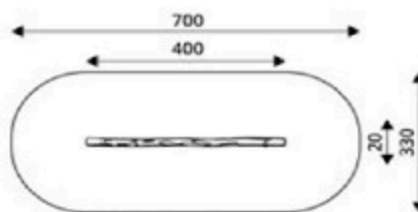

Product Code	Age Range	Top Height	Slide Height	Safety Area	Max Fall Height
PRB 131	3+	50cm	-cm	14,1m²	60cm