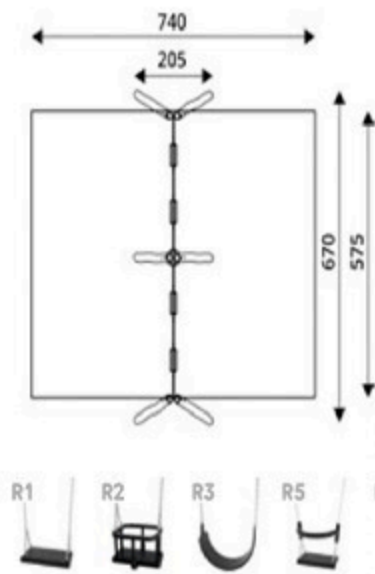

Product Code	Age Range	Top Height	Slide Height	Safety Area	Max Fall Height
PRB 194	1+/3+	238cm	-cm	42,5m²	130cm