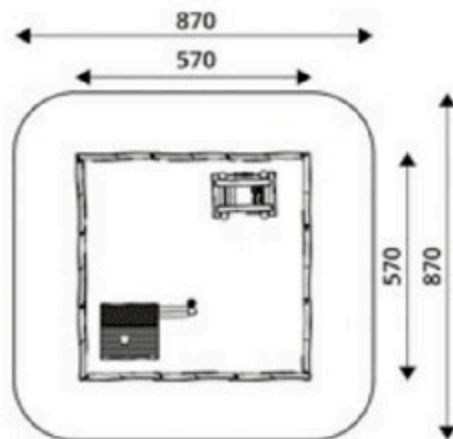

Product Code	Age Range	Top Height	Slide Height	Safety Area	Max Fall Height
PRB 159	4+	175cm	-cm	18,7m ²	175cm

Product Code	Age Range	Top Height	Slide Height	Safety Area	Max Fall Height
PRB 160	3+	450cm	-cm	95,0m ²	200cm

Park World / Robinia

Product Code	Age Range	Top Height	Slide Height	Safety Area	Max Fall Height
PRB 161	2+	180cm	90cm	17,1m ²	90cm

Product Code	Age Range	Top Height	Slide Height	Safety Area	Max Fall Height
PRB 162	2+	178cm	25cm	16,9m ²	60cm

Product Code	Age Range	Top Height	Slide Height	Safety Area	Max Fall Height
PRB 163	1+	20cm	-cm	24,1m ²	20cm

Product Code	Age Range	Top Height	Slide Height	Safety Area	Max Fall Height
PRB 164	2+	175cm	-cm	20,8m ²	60cm