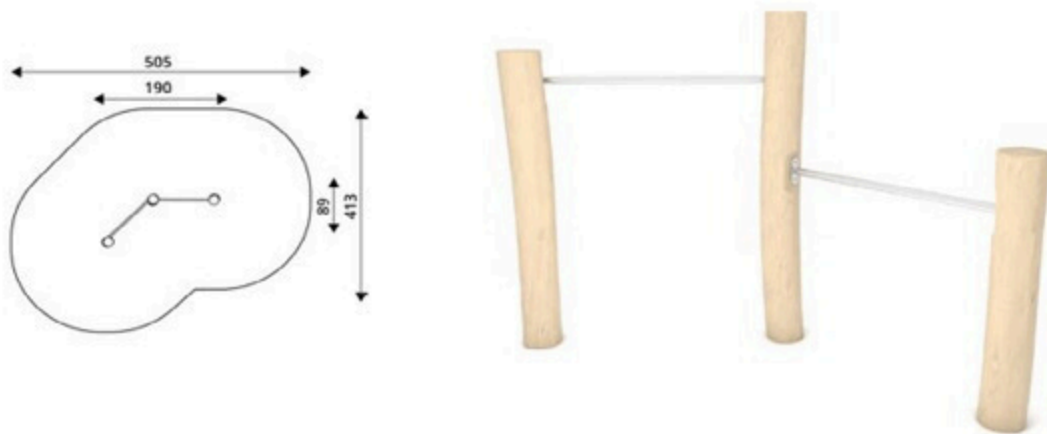

Product Code	Age Range	Top Height	Slide Height	Safety Area	Max Fall Height
PRB 137	3+	130cm	-cm	20,7m ²	60cm

Product Code	Age Range	Top Height	Slide Height	Safety Area	Max Fall Height
PRB 138	5+	238cm	-cm	21,3m ²	238cm

Product Code	Age Range	Top Height	Slide Height	Safety Area	Max Fall Height
PRB 139	3+	95cm	-cm	23,9m ²	80cm

Product Code	Age Range	Top Height	Slide Height	Safety Area	Max Fall Height
PRB 140	3+	155cm	-cm	17,8m ²	126cm