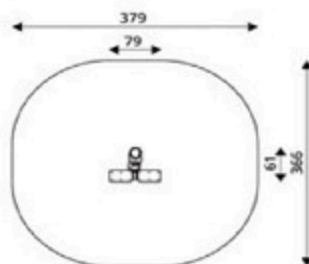

Product Code	Age Range	Top Height	Slide Height	Safety Area	Max Fall Height
PRB 203	14+	145cm	-cm	18m ²	60cm

Product Code	Age Range	Top Height	Slide Height	Safety Area	Max Fall Height
PRB 204	14+	155cm	-cm	18m ²	60cm

Product Code	Age Range	Top Height	Slide Height	Safety Area	Max Fall Height
PRB 205	14+	145cm	-cm	11.6m ²	60cm

Product Code	Age Range	Top Height	Slide Height	Safety Area	Max Fall Height
PRB 206	14+	175cm	-cm	12.6m ²	60cm

Product Code	Age Range	Top Height	Slide Height	Safety Area	Max Fall Height
PRB 207	14+	145cm	-cm	12.7m ²	60cm

Product Code	Age Range	Top Height	Slide Height	Safety Area	Max Fall Height
PRB 208	14+	145cm	-cm	20.0m ²	112cm