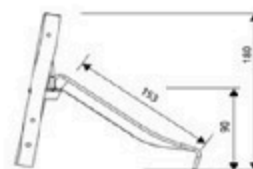

Park World / Robinia

Product Code	Age Range	Top Height	Slide Height	Safety Area	Max Fall Height
PRB 161	2+	180cm	90cm	17,1m²	90cm