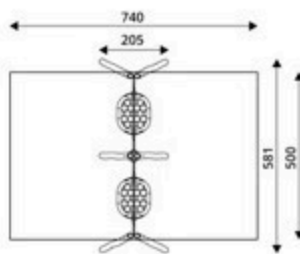

Product Code	Age Range	Top Height	Slide Height	Safety Area	Max Fall Height
PRB 200	1+/3+	238cm	-cm	37,0m²	130cm