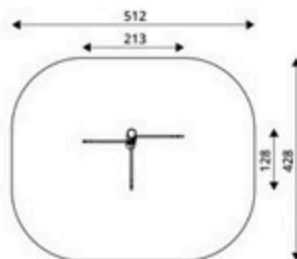

Product Code	Age Range	Top Height	Slide Height	Safety Area	Max Fall Height
PRB 207	14+	145cm	-cm	12.7m²	60cm