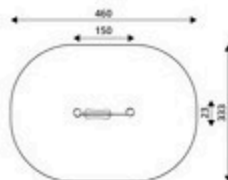

Park World / Robinia

Product Code	Age Range	Top Height	Slide Height	Safety Area	Max Fall Height
PRB 161	2+	180cm	90cm	17,1m ²	90cm

Product Code	Age Range	Top Height	Slide Height	Safety Area	Max Fall Height
PRB 162	2+	178cm	25cm	16,9m ²	60cm

Product Code	Age Range	Top Height	Slide Height	Safety Area	Max Fall Height
PRB 163	1+	20cm	-cm	24,1m ²	20cm

Product Code	Age Range	Top Height	Slide Height	Safety Area	Max Fall Height
PRB 164	2+	175cm	-cm	20,8m ²	60cm

Product Code	Age Range	Top Height	Slide Height	Safety Area	Max Fall Height
PRB 165	1+	213cm	25cm	73,8m ²	60cm

Product Code	Age Range	Top Height	Slide Height	Safety Area	Max Fall Height
PRB 166	1+	110cm	-cm	13,0m ²	60cm