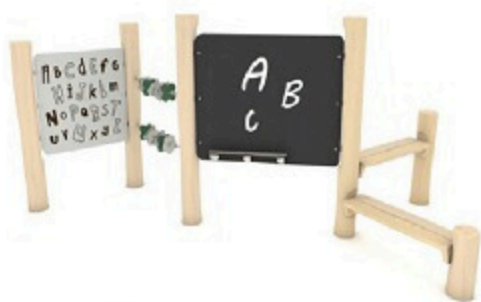

Product Code	Age Range	Top Height	Slide Height	Safety Area	Max Fall Height
PRB 170	1+	150cm	-cm	25,2m²	60cm