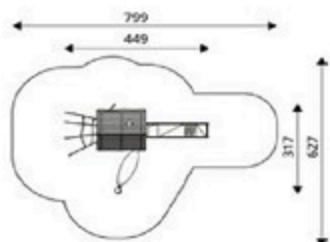

Product Code	Age Range	Top Height	Slide Height	Safety Area	Max Fall Height
PRB 105	4+	250cm	120cm	51,2m ²	200cm

Product Code	Age Range	Top Height	Slide Height	Safety Area	Max Fall Height
PRB 106	1+	188cm	-cm	17,4m ²	60cm

Product Code	Age Range	Top Height	Slide Height	Safety Area	Max Fall Height
PRB 107	1+	188cm	-cm	19,9m ²	60cm

Product Code	Age Range	Top Height	Slide Height	Safety Area	Max Fall Height
PRB 108	1+	210cm	25cm	24,8m ²	60cm

Product Code	Age Range	Top Height	Slide Height	Safety Area	Max Fall Height
PRB 109	2+	308cm	90cm	25,7m ²	90cm

Product Code	Age Range	Top Height	Slide Height	Safety Area	Max Fall Height
PRB 110	2+	308cm	90cm	29,1m ²	90cm