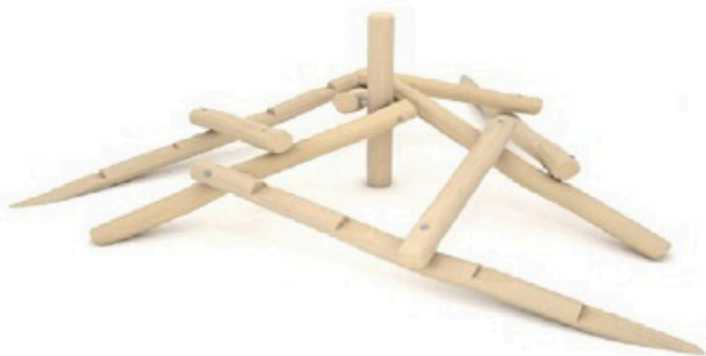

Product Code	Age Range	Top Height	Slide Height	Safety Area	Max Fall Height
PRB 151	4+	170cm	-cm	43,7m²	85cm

Product Code	Age Range	Top Height	Slide Height	Safety Area	Max Fall Height
PRB 152	4+	200cm	-cm	32,0m²	190cm

Product Code	Age Range	Top Height	Slide Height	Safety Area	Max Fall Height
PRB 153	4+	99cm	-cm	21,1m²	99cm