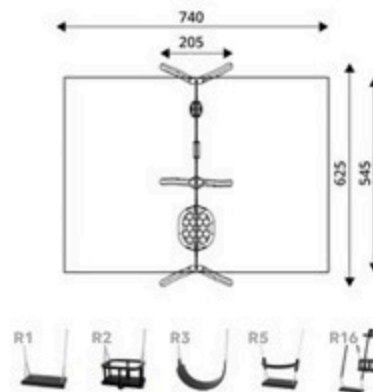

Product Code	Age Range	Top Height	Slide Height	Safety Area	Max Fall Height
PRB 193	1+/3+	238cm	-cm	35,2m ²	130cm

Product Code	Age Range	Top Height	Slide Height	Safety Area	Max Fall Height
PRB 194	1+/3+	238cm	-cm	42,5m ²	130cm

Product Code	Age Range	Top Height	Slide Height	Safety Area	Max Fall Height
PRB 195	1+/3+	239cm	-cm	46,5m ²	130cm

Product Code	Age Range	Top Height	Slide Height	Safety Area	Max Fall Height
PRB 196	3+	271cm	-cm	13,5m ²	130cm

Product Code	Age Range	Top Height	Slide Height	Safety Area	Max Fall Height
PRB 197	3+	238cm	-cm	18,1m ²	130cm

Product Code	Age Range	Top Height	Slide Height	Safety Area	Max Fall Height
PRB 198	1+/3+	238cm	-cm	31,8m ²	130cm

Product Code	Age Range	Top Height	Slide Height	Safety Area	Max Fall Height
PRB 199	1+/3+	238cm	-cm	40,3m ²	130cm

Product Code	Age Range	Top Height	Slide Height	Safety Area	Max Fall Height
PRB 200	1+/3+	238cm	-cm	37,0m ²	130cm