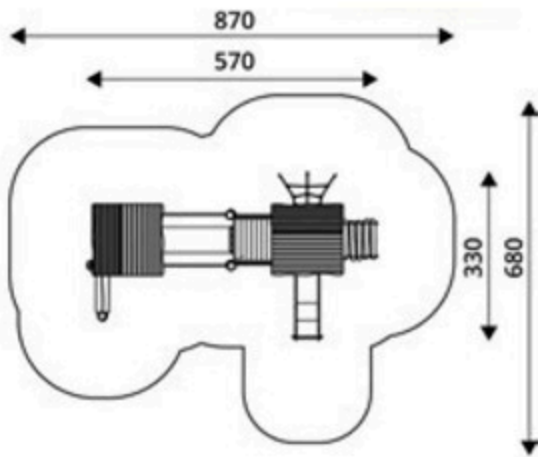

Product Code	Age Range	Top Height	Slide Height	Safety Area	Max Fall Height
PRB 111	3+	368cm	150cm	32,1m ²	150cm

Product Code	Age Range	Top Height	Slide Height	Safety Area	Max Fall Height
PRB 112	5+	427cm	210cm	51,2m ²	238cm

Product Code	Age Range	Top Height	Slide Height	Safety Area	Max Fall Height
PRB 113	5+	352cm	120cm	60,5m ²	238cm

Product Code	Age Range	Top Height	Slide Height	Safety Area	Max Fall Height
PRB 114	5+	428cm	210cm	83,7m ²	238cm