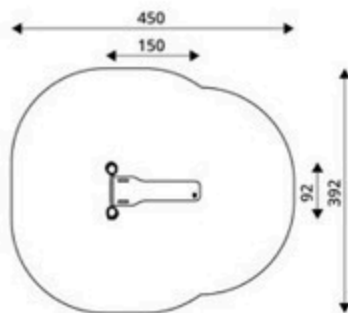

Product Code	Age Range	Top Height	Slide Height	Safety Area	Max Fall Height
PRB 216	14+	92cm	-cm	14,6m²	60cm