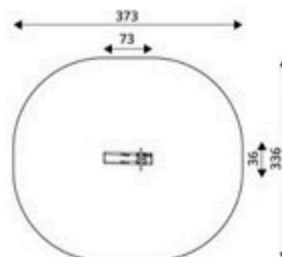

Product Code	Age Range	Top Height	Slide Height	Safety Area	Max Fall Height
PRB 174	1+	84cm	-cm	10,8m²	60cm