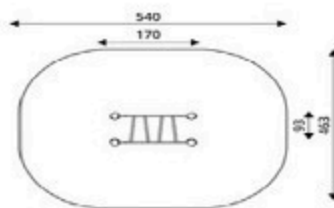

Product Code	Age Range	Top Height	Slide Height	Safety Area	Max Fall Height
PRB 137	3+	130cm	-cm	20,7m ²	60cm

Product Code	Age Range	Top Height	Slide Height	Safety Area	Max Fall Height
PRB 138	5+	238cm	-cm	21,3m ²	238cm

Product Code	Age Range	Top Height	Slide Height	Safety Area	Max Fall Height
PRB 139	3+	95cm	-cm	23,9m ²	80cm

Product Code	Age Range	Top Height	Slide Height	Safety Area	Max Fall Height
PRB 140	3+	155cm	-cm	17,8m ²	126cm

Product Code	Age Range	Top Height	Slide Height	Safety Area	Max Fall Height
PRB 141	3+	155cm	-cm	15,6m ²	126cm

Park World / Robinia

Product Code	Age Range	Top Height	Slide Height	Safety Area	Max Fall Height
PRB 142	4+	200cm	-cm	22,2m ²	190cm