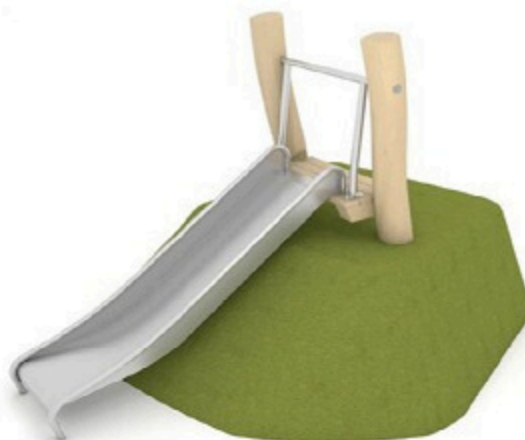

Product Code	Age Range	Top Height	Slide Height	Safety Area	Max Fall Height
PRB 159	4+	175cm	-cm	18,7m ²	175cm

Product Code	Age Range	Top Height	Slide Height	Safety Area	Max Fall Height
PRB 160	3+	450cm	-cm	95,0m ²	200cm

Park World / Robinia

Product Code	Age Range	Top Height	Slide Height	Safety Area	Max Fall Height
PRB 161	2+	180cm	90cm	17,1m ²	90cm

Product Code	Age Range	Top Height	Slide Height	Safety Area	Max Fall Height
PRB 162	2+	178cm	25cm	16,9m ²	60cm