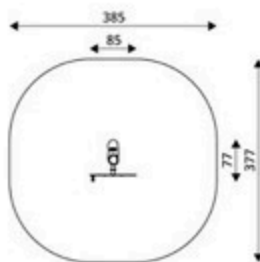

Product Code	Age Range	Top Height	Slide Height	Safety Area	Max Fall Height
PRB 206	14+	175cm	-cm	12.6m²	60cm