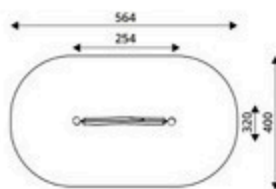

Product Code	Age Range	Top Height	Slide Height	Safety Area	Max Fall Height
PRB 181	3+	68cm	14cm	23,8m²	68cm

Product Code	Age Range	Top Height	Slide Height	Safety Area	Max Fall Height
PRB 182	3+	150cm	-cm	16,7m²	60cm

Product Code	Age Range	Top Height	Slide Height	Safety Area	Max Fall Height
PRB 183	3+	96cm	-cm	13,4m²	99cm