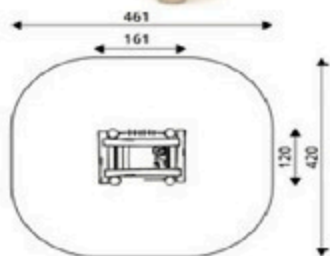

Product Code	Age Range	Top Height	Slide Height	Safety Area	Max Fall Height
PRB 121	2+	350cm	25cm	24,8m ²	110cm

Product Code	Age Range	Top Height	Slide Height	Safety Area	Max Fall Height
PRB 122	3+	460cm	150cm	75,7m ²	150cm

Product Code	Age Range	Top Height	Slide Height	Safety Area	Max Fall Height
PRB 123	3+	400cm	90cm	49,4m ²	90cm

Product Code	Age Range	Top Height	Slide Height	Safety Area	Max Fall Height
PRB 124	1+	206cm	-cm	22,7m ²	60cm

Product Code	Age Range	Top Height	Slide Height	Safety Area	Max Fall Height
PRB 125	2+	282cm	90cm	31,7m ²	60cm

Product Code	Age Range	Top Height	Slide Height	Safety Area	Max Fall Height
PRB 126	1+	129cm	25cm	17,4m ²	60cm

Product Code	Age Range	Top Height	Slide Height	Safety Area	Max Fall Height
PRB 127	1+	160cm	25cm	28,5m ²	60cm

Product Code	Age Range	Top Height	Slide Height	Safety Area	Max Fall Height
PRB 128	1+	160cm	-cm	17,4m ²	60cm