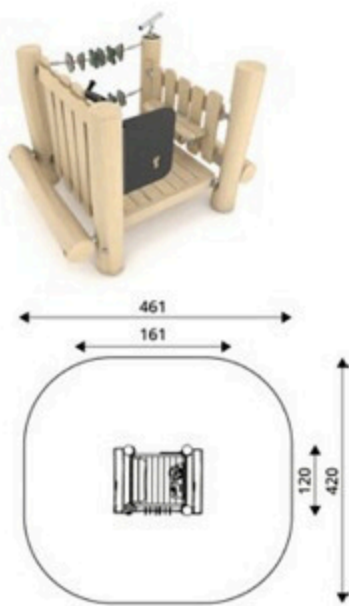

Product Code	Age Range	Top Height	Slide Height	Safety Area	Max Fall Height
PRB 119	3+	500cm	150cm	21,8m ²	150cm

Product Code	Age Range	Top Height	Slide Height	Safety Area	Max Fall Height
PRB 120	2+	300cm	90cm	28,1m ²	110cm

Product Code	Age Range	Top Height	Slide Height	Safety Area	Max Fall Height
PRB 121	2+	350cm	25cm	24,8m ²	110cm

Product Code	Age Range	Top Height	Slide Height	Safety Area	Max Fall Height
PRB 122	3+	460cm	150cm	75,7m ²	150cm

Product Code	Age Range	Top Height	Slide Height	Safety Area	Max Fall Height
PRB 123	3+	400cm	90cm	49,4m ²	90cm

Product Code	Age Range	Top Height	Slide Height	Safety Area	Max Fall Height
PRB 124	1+	206cm	-cm	22,7m ²	60cm

Product Code	Age Range	Top Height	Slide Height	Safety Area	Max Fall Height
PRB 125	2+	282cm	90cm	31,7m ²	60cm

Product Code	Age Range	Top Height	Slide Height	Safety Area	Max Fall Height
PRB 126	1+	129cm	25cm	17,4m ²	60cm