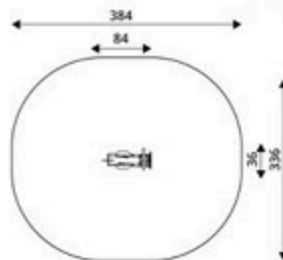

Product Code	Age Range	Top Height	Slide Height	Safety Area	Max Fall Height
PRB 175	1+	84cm	-cm	11,4m²	60cm

Product Code	Age Range	Top Height	Slide Height	Safety Area	Max Fall Height
PRB 176	1+	84cm	-cm	11,0m²	60cm

Product Code	Age Range	Top Height	Slide Height	Safety Area	Max Fall Height
PRB 177	3+	74cm	-cm	15,2m²	60cm