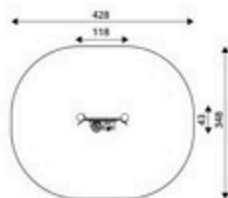

Product Code	Age Range	Top Height	Slide Height	Safety Area	Max Fall Height
PRB 166	1+	110cm	-cm	13,0m²	60cm