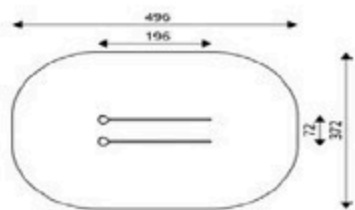

Product Code	Age Range	Top Height	Slide Height	Safety Area	Max Fall Height
PRB 212	14+	126cm	-cm	16,5m²	108cm