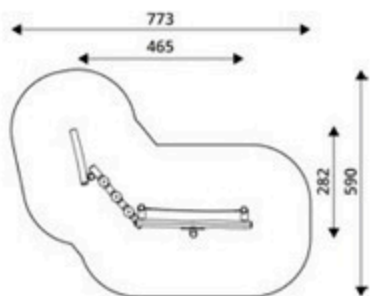

Product Code	Age Range	Top Height	Slide Height	Safety Area	Max Fall Height
PRB 141	3+	155cm	-cm	15,6m ²	126cm

Park World / Robinia

Product Code	Age Range	Top Height	Slide Height	Safety Area	Max Fall Height
PRB 142	4+	200cm	-cm	22,2m ²	190cm

Product Code	Age Range	Top Height	Slide Height	Safety Area	Max Fall Height
PRB 143	3+	138cm	-cm	16,5m ²	120cm

Product Code	Age Range	Top Height	Slide Height	Safety Area	Max Fall Height
PRB 144	1+	90cm	-cm	15,2m ²	60cm

Product Code	Age Range	Top Height	Slide Height	Safety Area	Max Fall Height
PRB 145	3+	150cm	-cm	17,2m ²	60cm

Product Code	Age Range	Top Height	Slide Height	Safety Area	Max Fall Height
PRB 146	3+	160cm	-cm	21,4m ²	60cm

Product Code	Age Range	Top Height	Slide Height	Safety Area	Max Fall Height
PRB 147	3+	178cm	-cm	31,2m ²	90cm

Park World / Robinia

Product Code	Age Range	Top Height	Slide Height	Safety Area	Max Fall Height
PRB 148	3+	117cm	-cm	29,7m ²	117cm