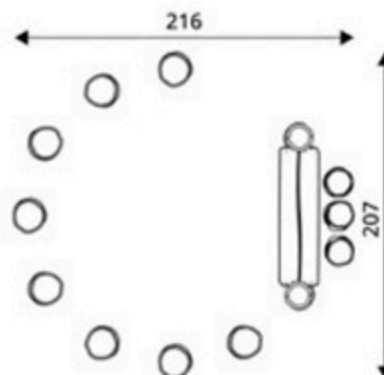

Product Code	Age Range	Top Height	Slide Height	Safety Area	Max Fall Height
PRB 227	14+	250cm	-cm	41,6m ²	233cm

Product Code	Age Range	Top Height	Slide Height	Safety Area	Max Fall Height
PRB 228	14+	347cm	-cm	51,8m ²	245cm

Product Code	Age Range	Top Height	Slide Height	Safety Area	Max Fall Height
PRB 229	14+	260cm	-cm	61,4m ²	230cm

Product Code	Age Range	Top Height	Slide Height	Safety Area	Max Fall Height
PRB 230	14+	260cm	-cm	68,6m ²	240cm

Product Code	Age Range	Top Height	Slide Height	Safety Area	Max Fall Height
PRB 231	14+	347cm	-cm	85,4m ²	246cm

Product Code	Age Range	Top Height	Slide Height	Safety Area	Max Fall Height
PRB 232	14+	348cm	-cm	139,4m ²	246cm

Product Code	Top Height	Width	Length
PRB 233	160cm	216cm	207cm

Product Code	Top Height	Width	Lenght
PRB 234	70cm	189cm	92cm

Product Code	Top Height	Width	Lenght
PRB 235	80cm	161cm	61cm

Product Code	Top Height	Width	Lenght
PRB 236	43cm	150cm	44cm