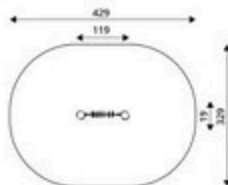

Product Code	Age Range	Top Height	Slide Height	Safety Area	Max Fall Height
PRB 167	1+	150cm	-cm	13,4m²	60cm