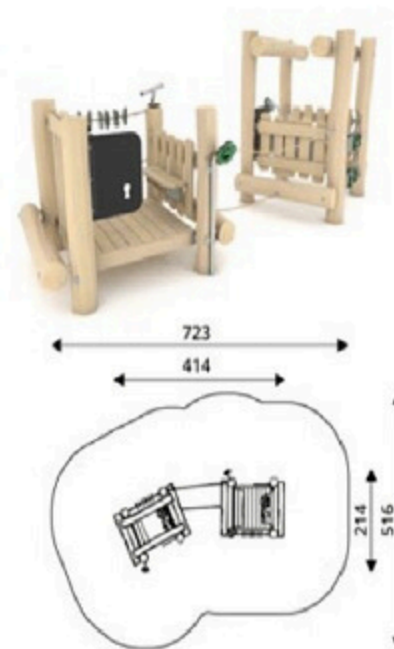

Product Code	Age Range	Top Height	Slide Height	Safety Area	Max Fall Height
PRB 121	2+	350cm	25cm	24,8m ²	110cm

Product Code	Age Range	Top Height	Slide Height	Safety Area	Max Fall Height
PRB 122	3+	460cm	150cm	75,7m ²	150cm

Product Code	Age Range	Top Height	Slide Height	Safety Area	Max Fall Height
PRB 123	3+	400cm	90cm	49,4m ²	90cm

Product Code	Age Range	Top Height	Slide Height	Safety Area	Max Fall Height
PRB 124	1+	206cm	-cm	22,7m ²	60cm

Product Code	Age Range	Top Height	Slide Height	Safety Area	Max Fall Height
PRB 125	2+	282cm	90cm	31,7m ²	60cm

Product Code	Age Range	Top Height	Slide Height	Safety Area	Max Fall Height
PRB 126	1+	129cm	25cm	17,4m ²	60cm

Product Code	Age Range	Top Height	Slide Height	Safety Area	Max Fall Height
PRB 127	1+	160cm	25cm	28,5m ²	60cm

Product Code	Age Range	Top Height	Slide Height	Safety Area	Max Fall Height
PRB 128	1+	160cm	-cm	17,4m ²	60cm