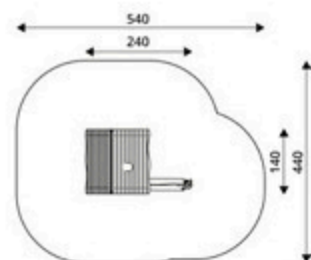

ROBINIA CATALOG

2024

Product Code	Age Range	Top Height	Slide Height	Safety Area	Max Fall Height
PRB 101	1+	160cm	-	16,5m ²	60cm

Product Code	Age Range	Top Height	Slide Height	Safety Area	Max Fall Height
PRB102	2+	200cm	90	21,2m ²	90cm

Product Code	Age Range	Top Height	Slide Height	Safety Area	Max Fall Height
PRB 103	3+	200cm	90cm	32,9m ²	165cm

Product Code	Age Range	Top Height	Slide Height	Safety Area	Max Fall Height
PRB 104	3+	250cm	120cm	35,3m ²	165cm

Product Code	Age Range	Top Height	Slide Height	Safety Area	Max Fall Height
PRB 105	4+	250cm	120cm	51,2m ²	200cm

Product Code	Age Range	Top Height	Slide Height	Safety Area	Max Fall Height
PRB 106	1+	188cm	-cm	17,4m ²	60cm