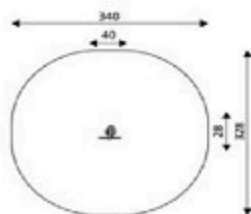

Product Code	Age Range	Top Height	Slide Height	Safety Area	Max Fall Height
PRB 172	1+	109cm	-cm	9,2m²	60cm