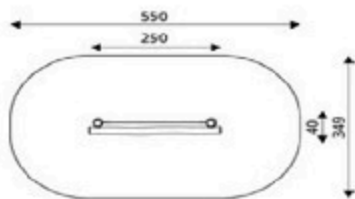

Product Code	Age Range	Top Height	Slide Height	Safety Area	Max Fall Height
PRB 145	3+	150cm	-cm	17,2m²	60cm