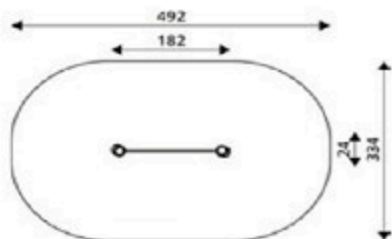

Product Code	Age Range	Top Height	Slide Height	Safety Area	Max Fall Height
PRB 217	14+	250cm	-cm	14,5m²	130cm