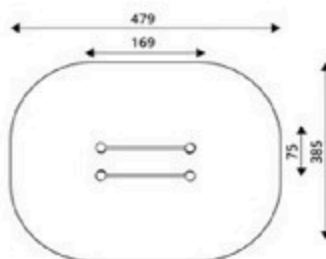

Product Code	Age Range	Top Height	Slide Height	Safety Area	Max Fall Height
PRB 137	3+	130cm	-cm	20,7m ²	60cm

Product Code	Age Range	Top Height	Slide Height	Safety Area	Max Fall Height
PRB 138	5+	238cm	-cm	21,3m ²	238cm

Product Code	Age Range	Top Height	Slide Height	Safety Area	Max Fall Height
PRB 139	3+	95cm	-cm	23,9m ²	80cm

Product Code	Age Range	Top Height	Slide Height	Safety Area	Max Fall Height
PRB 140	3+	155cm	-cm	17,8m ²	126cm

Product Code	Age Range	Top Height	Slide Height	Safety Area	Max Fall Height
PRB 141	3+	155cm	-cm	15,6m ²	126cm

Park World / Robinia

Product Code	Age Range	Top Height	Slide Height	Safety Area	Max Fall Height
PRB 142	4+	200cm	-cm	22,2m ²	190cm