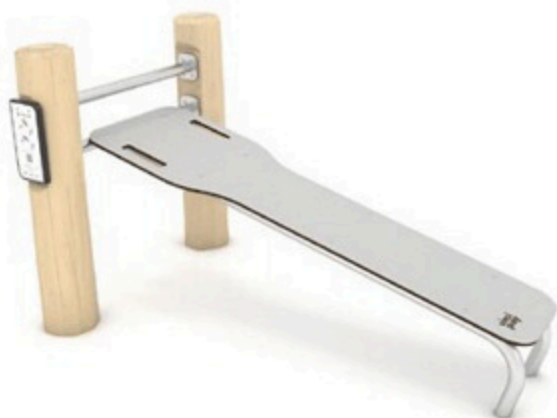

Product Code	Age Range	Top Height	Slide Height	Safety Area	Max Fall Height
PRB 216	14+	92cm	-cm	14,6m²	60cm