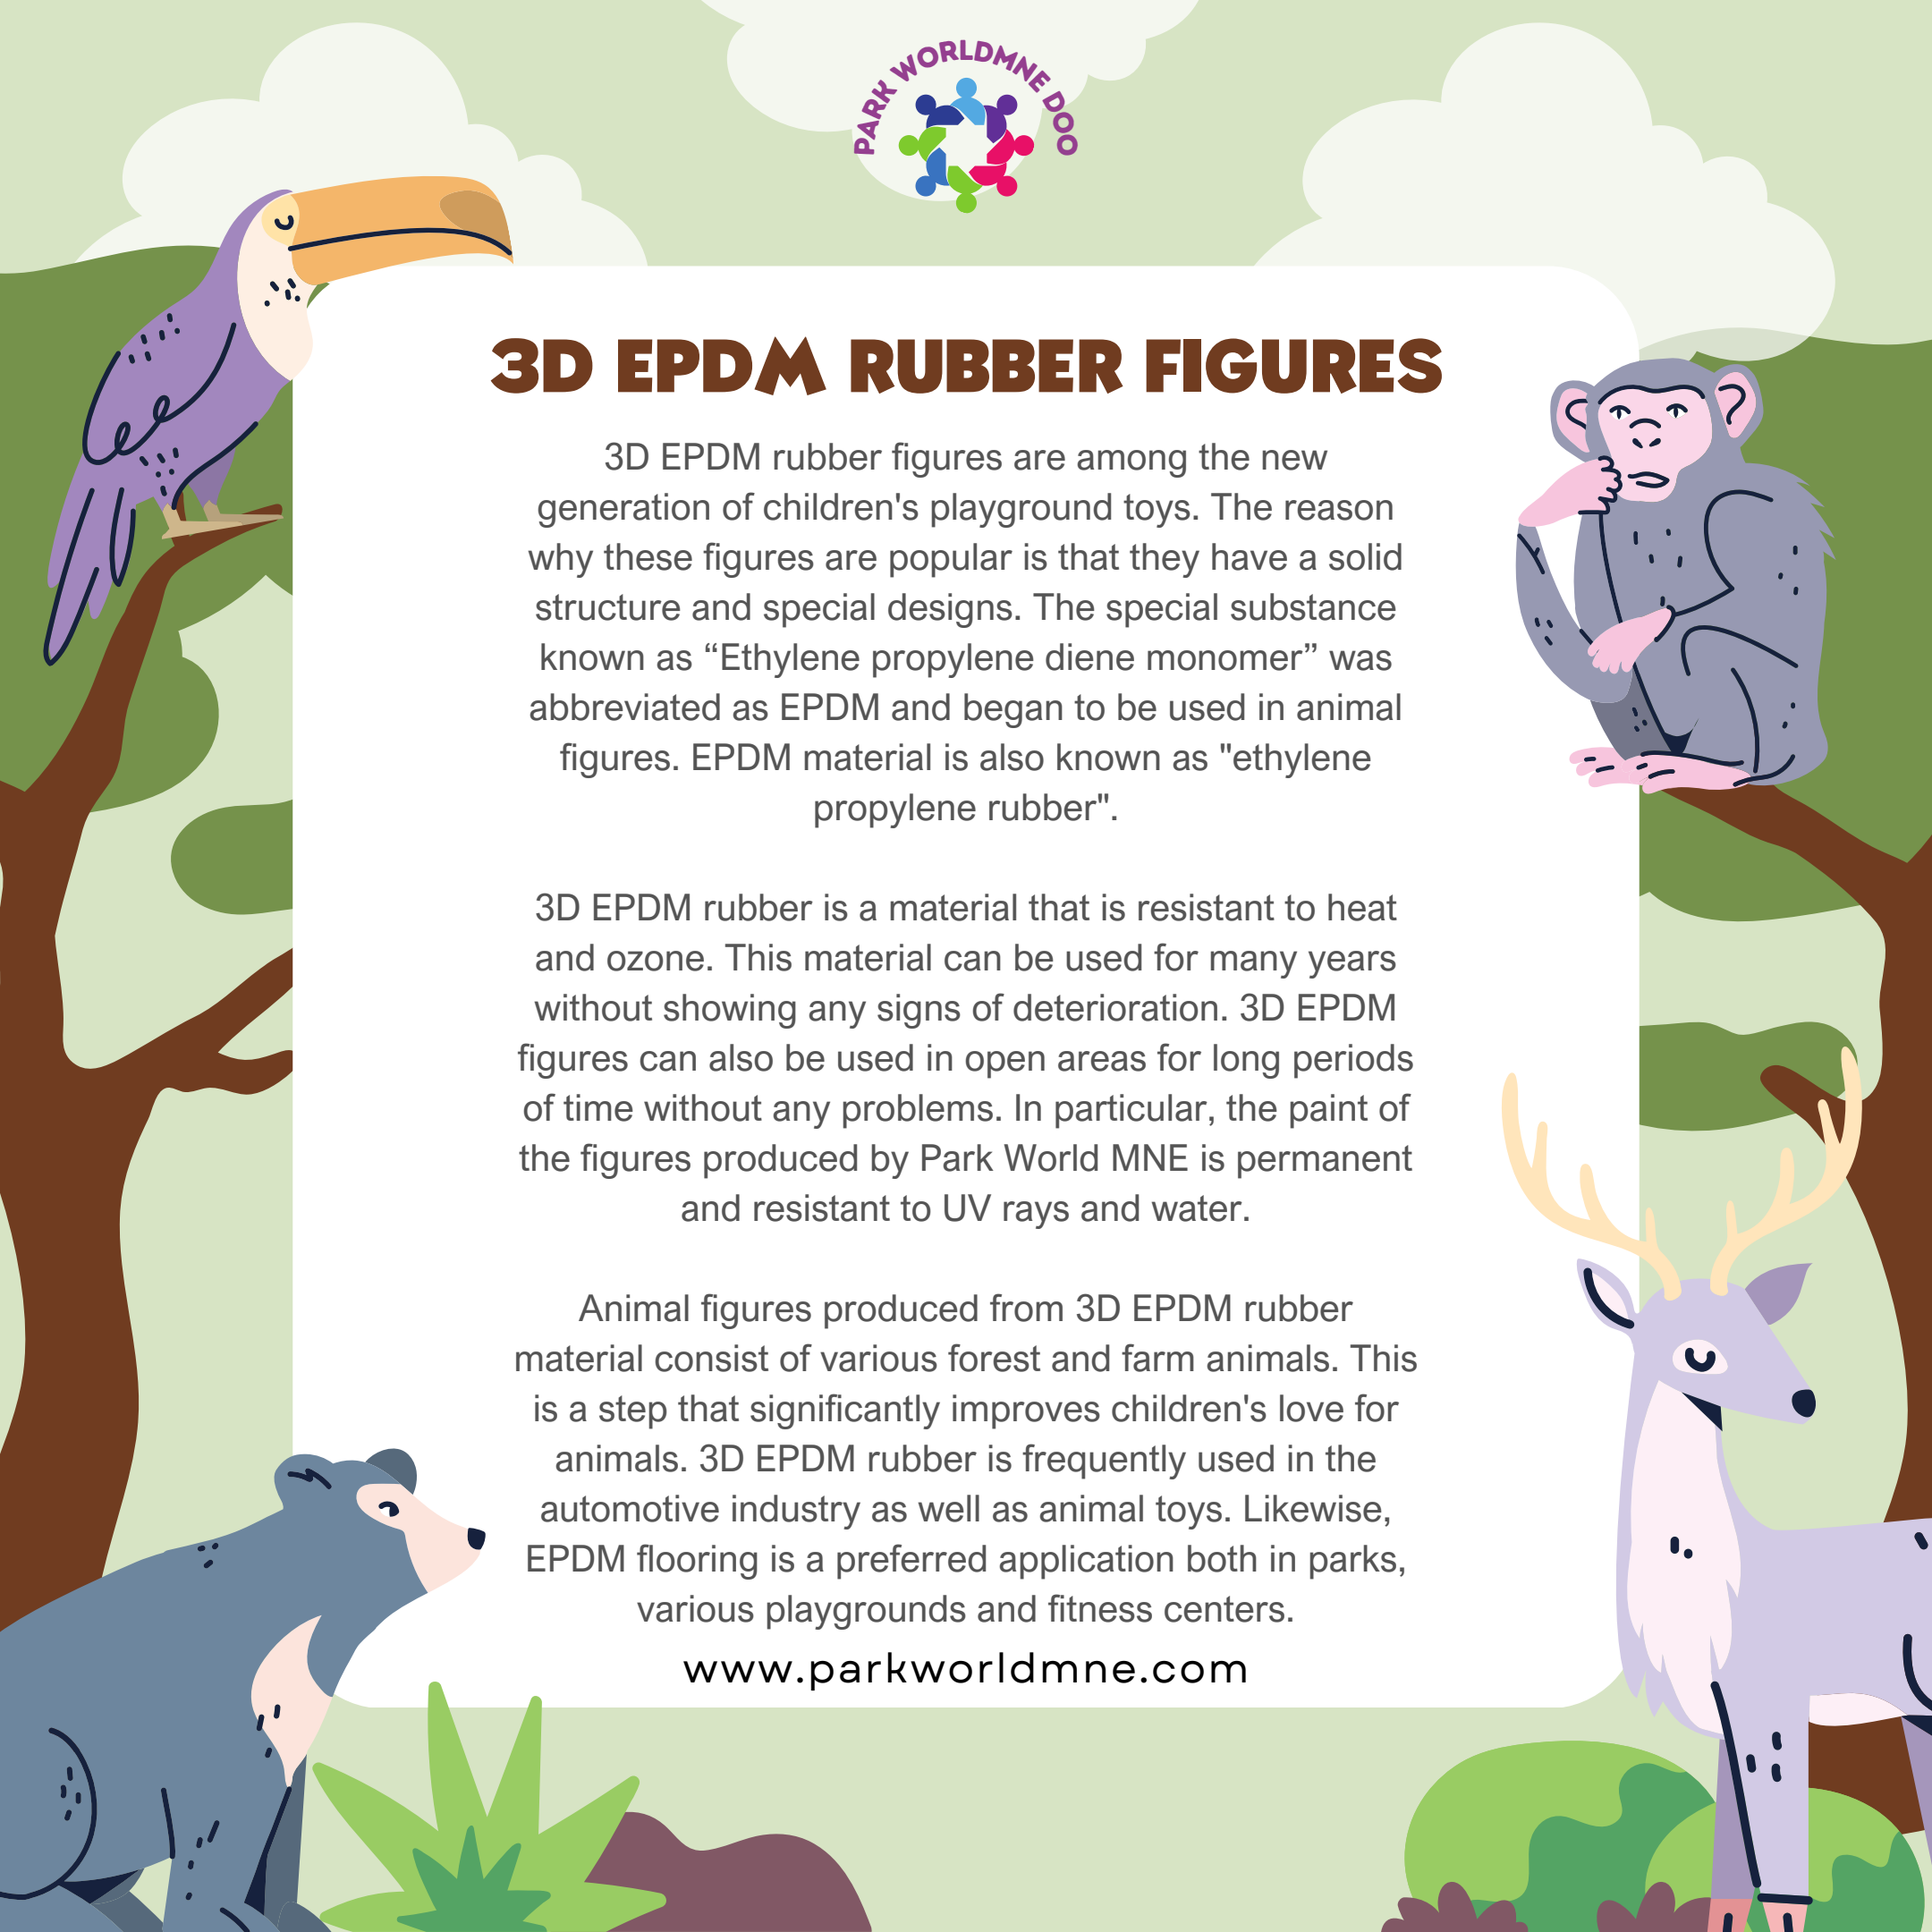

3D EPDM RUBBER FIGURES

3D EPDM rubber figures are among the new generation of children's playground toys. The reason why these figures are popular is that they have a solid structure and special designs. The special substance known as "Ethylene propylene diene monomer" was abbreviated as EPDM and began to be used in animal figures. EPDM material is also known as "ethylene propylene rubber".

3D EPDM rubber is a material that is resistant to heat and ozone. This material can be used for many years without showing any signs of deterioration. 3D EPDM figures can also be used in open areas for long periods of time without any problems. In particular, the paint of the figures produced by Park World MNE is permanent and resistant to UV rays and water.

Animal figures produced from 3D EPDM rubber material consist of various forest and farm animals. This is a step that significantly improves children's love for animals. 3D EPDM rubber is frequently used in the automotive industry as well as animal toys. Likewise, EPDM flooring is a preferred application both in parks, various playgrounds and fitness centers.

www.parkworldmne.com